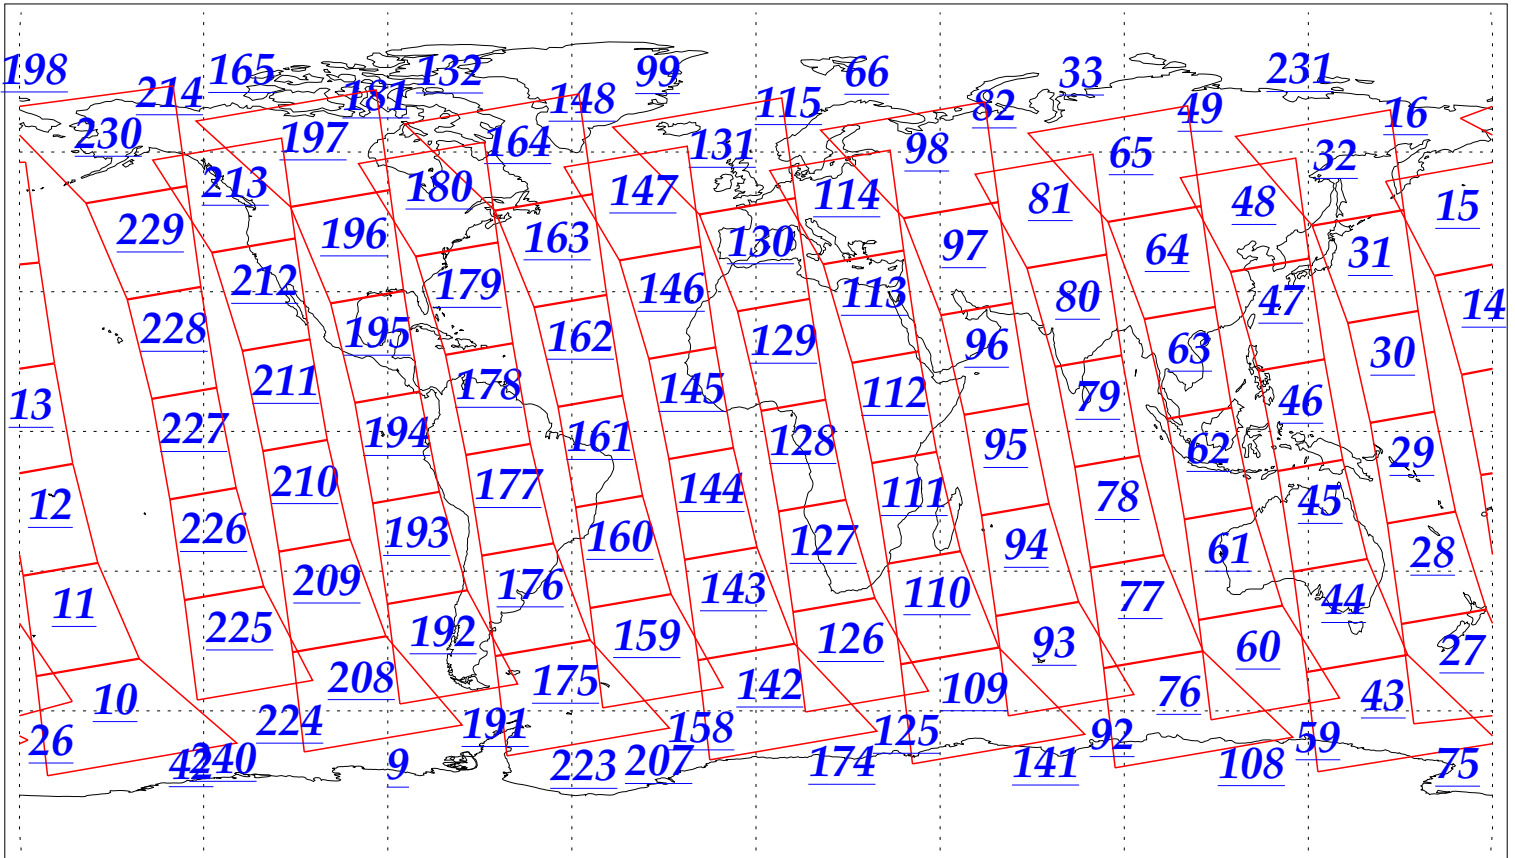

L1B Availability
AMSU Granules: 240
HSB Granules: 240
AIRS Granules: 240

13 Oct 2002
DoY 286
Aqua Day 162
Granules: 1 to 120

Granules: 121 to 240

Legend: AMSU Available, HSB Available, AIRS Available

L1B Availability
AMSU Granules: 240
HSB Granules: 240
AIRS Granules: 240

13 Oct 2002
DoY 286
Aqua Day 162

Ascending Granules

Descending Granules

Legend: AMSU Available, HSB Available, AIRS Available

L1B Availability
 AMSU Granules: 240
 HSB Granules: 240
 AIRS Granules: 240

13 Oct 2002
 DoY 286
 Aqua Day 162

Northern Hemisphere Granules

Southern Hemisphere Granules

Legend: AMSU Available, HSB Available, **AIRS Available**