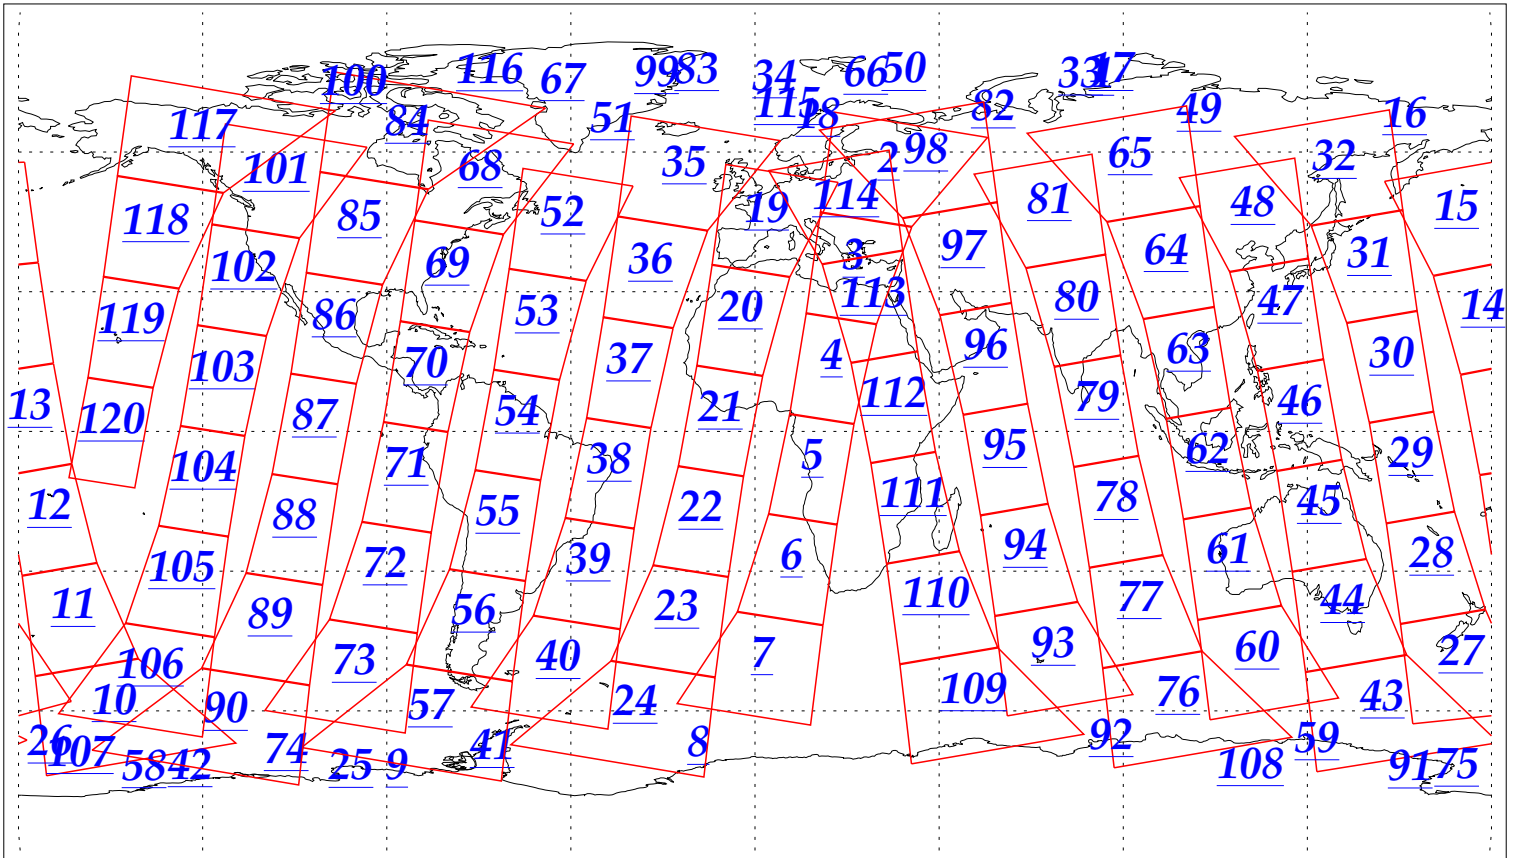

L1B Availability
AMSU Granules: 240
HSB Granules: 240
AIRS Granules: 240

13 Oct 2002
DoY 286
Aqua Day 162
Granules: 1 to 120

Granules: 121 to 240

Legend: AMSU Available, HSB Available, AIRS Available

L1B Availability
AMSU Granules: 240
HSB Granules: 240
AIRS Granules: 240

13 Oct 2002
DoY 286
Aqua Day 162

Ascending Granules

Descending Granules

Legend: AMSU Available, HSB Available, AIRS Available

L1B Availability
 AMSU Granules: 240
 HSB Granules: 240
 AIRS Granules: 240

13 Oct 2002
 DoY 286
 Aqua Day 162

Northern Hemisphere Granules

Southern Hemisphere Granules

Legend: AMSU Available, HSB Available, **AIRS Available**