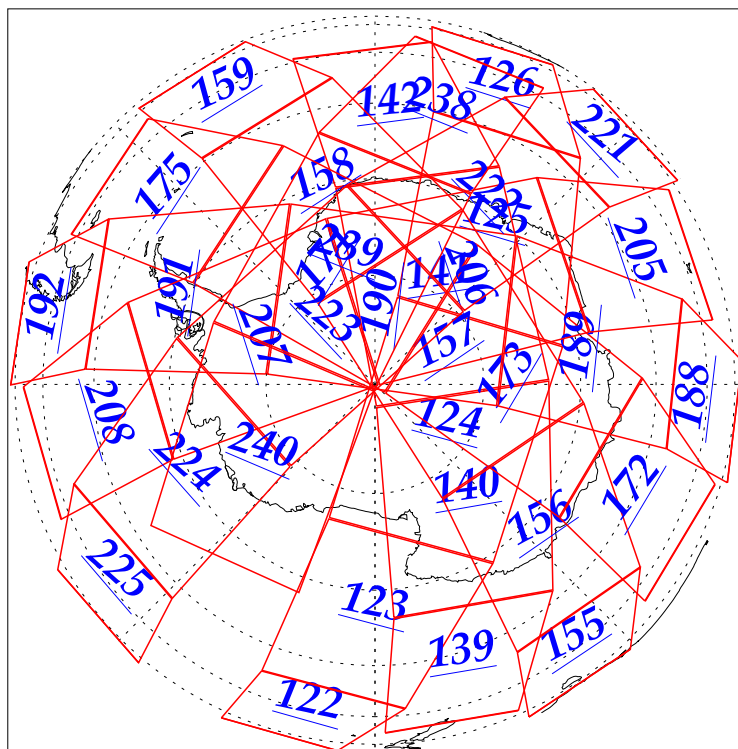

L1B Availability
AMSU Granules: 240
HSB Granules: 240
AIRS Granules: 240

13 Oct 2002
DoY 286
Aqua Day 162
Granules: 1 to 120

Granules: 121 to 240

Legend: AMSU Available, HSB Available, AIRS Available

L1B Availability
AMSU Granules: 240
HSB Granules: 240
AIRS Granules: 240

13 Oct 2002
DoY 286
Aqua Day 162

Ascending Granules

Descending Granules

Legend: AMSU Available, HSB Available, AIRS Available

L1B Availability
 AMSU Granules: 240
 HSB Granules: 240
 AIRS Granules: 240

13 Oct 2002
 DoY 286
 Aqua Day 162

Northern Hemisphere Granules

Southern Hemisphere Granules

Legend: AMSU Available, HSB Available, **AIRS Available**