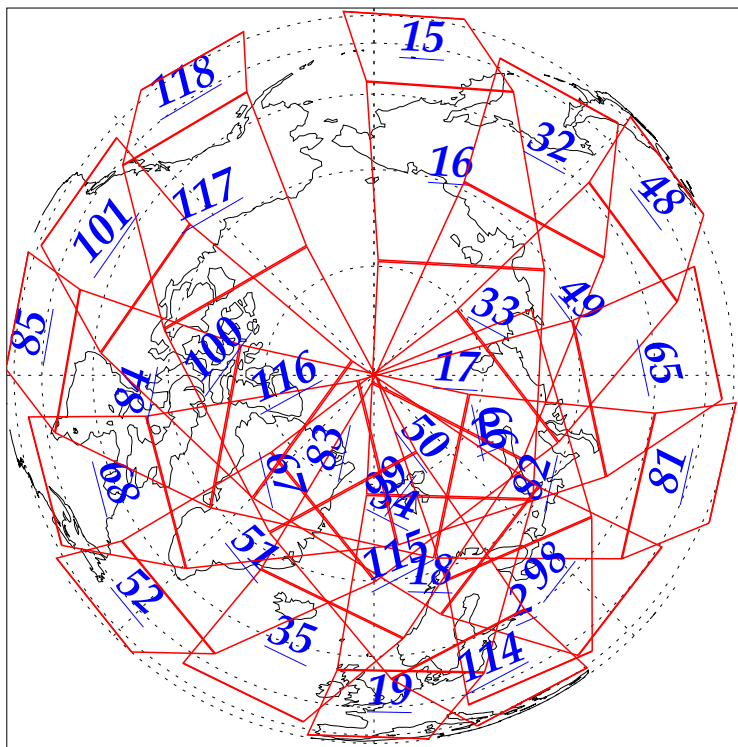

L1B Availability
AMSU Granules: 240
HSB Granules: 240
AIRS Granules: 240

13 Oct 2002
DoY 286
Aqua Day 162
Granules: 1 to 120

Granules: 121 to 240

Legend: AMSU Available, HSB Available, AIRS Available

L1B Availability
AMSU Granules: 240
HSB Granules: 240
AIRS Granules: 240

13 Oct 2002
DoY 286
Aqua Day 162

Ascending Granules

Descending Granules

Legend: AMSU Available, HSB Available, AIRS Available

L1B Availability
 AMSU Granules: 240
 HSB Granules: 240
 AIRS Granules: 240

13 Oct 2002
 DoY 286
 Aqua Day 162

Northern Hemisphere Granules

Southern Hemisphere Granules

Legend: AMSU Available, HSB Available, **AIRS Available**