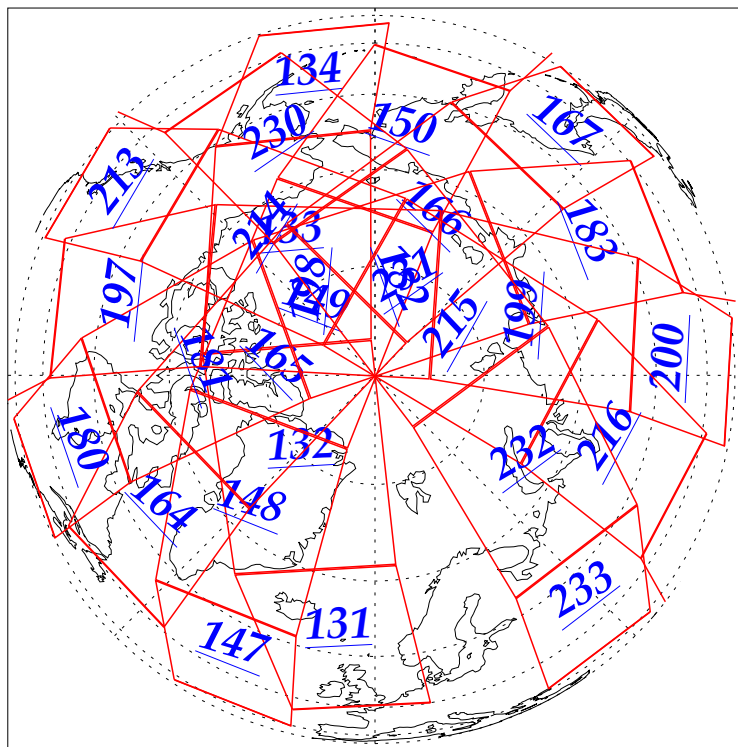

L1B Availability
AMSU Granules: 240
HSB Granules: 240
AIRS Granules: 240

13 Oct 2002
DoY 286
Aqua Day 162
Granules: 1 to 120

Granules: 121 to 240

Legend: AMSU Available, HSB Available, AIRS Available

L1B Availability
AMSU Granules: 240
HSB Granules: 240
AIRS Granules: 240

13 Oct 2002
DoY 286
Aqua Day 162

Ascending Granules

Descending Granules

Legend: AMSU Available, HSB Available, AIRS Available

L1B Availability
 AMSU Granules: 240
 HSB Granules: 240
 AIRS Granules: 240

13 Oct 2002
 DoY 286
 Aqua Day 162

Northern Hemisphere Granules

Southern Hemisphere Granules

Legend: AMSU Available, HSB Available, **AIRS Available**