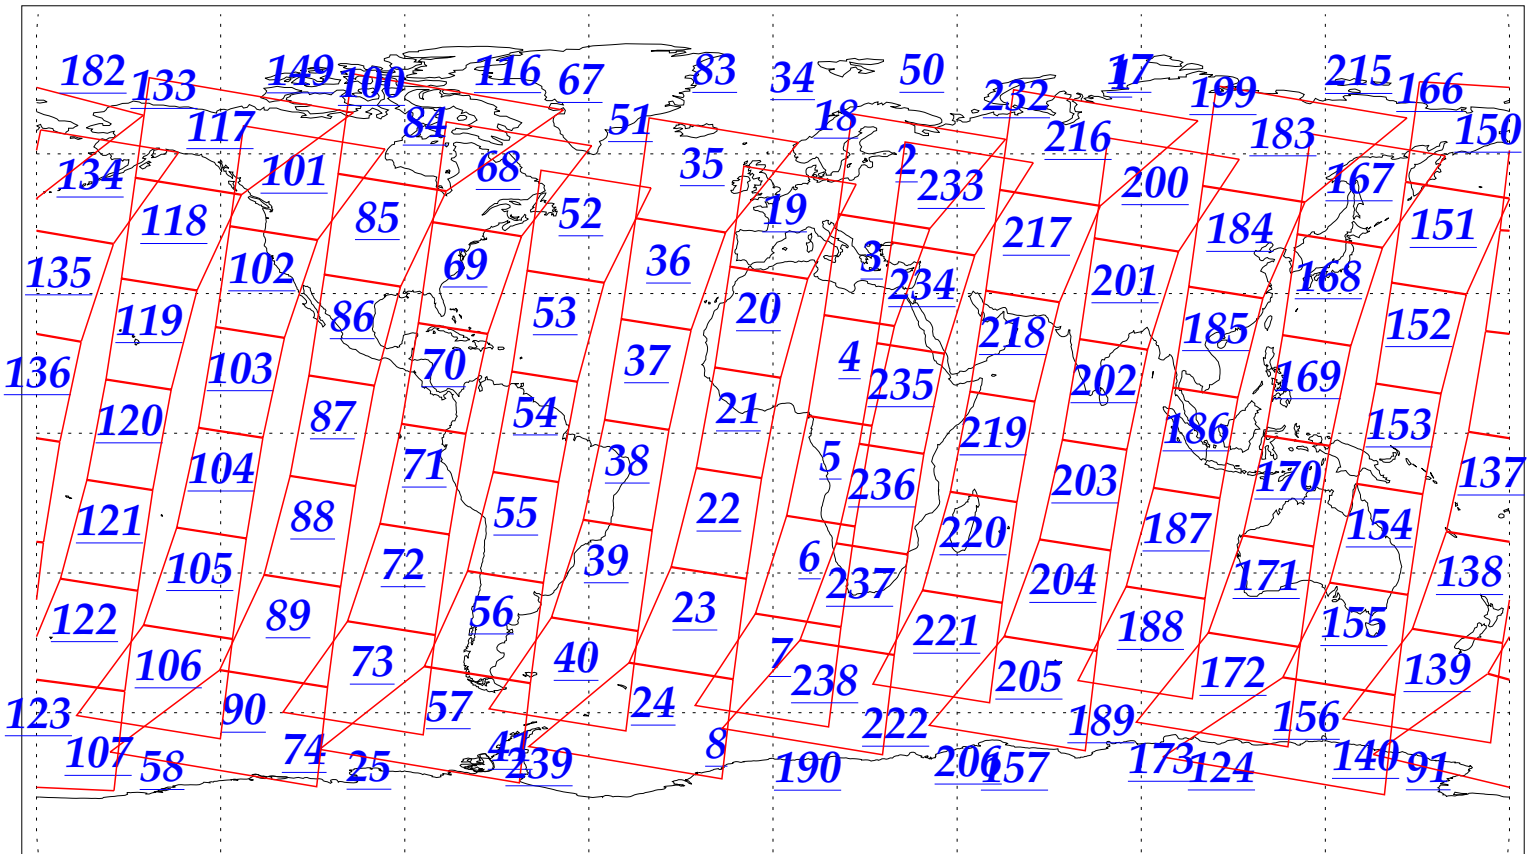

L1B Availability
AMSU Granules: 240
HSB Granules: 240
AIRS Granules: 240

13 Oct 2002
DoY 286
Aqua Day 162
Granules: 1 to 120

Granules: 121 to 240

Legend: AMSU Available, HSB Available, AIRS Available

L1B Availability
AMSU Granules: 240
HSB Granules: 240
AIRS Granules: 240

13 Oct 2002
DoY 286
Aqua Day 162

Ascending Granules

Descending Granules

Legend: AMSU Available, HSB Available, AIRS Available

L1B Availability
 AMSU Granules: 240
 HSB Granules: 240
 AIRS Granules: 240

13 Oct 2002
 DoY 286
 Aqua Day 162

Northern Hemisphere Granules

Southern Hemisphere Granules

Legend: AMSU Available, HSB Available, **AIRS Available**