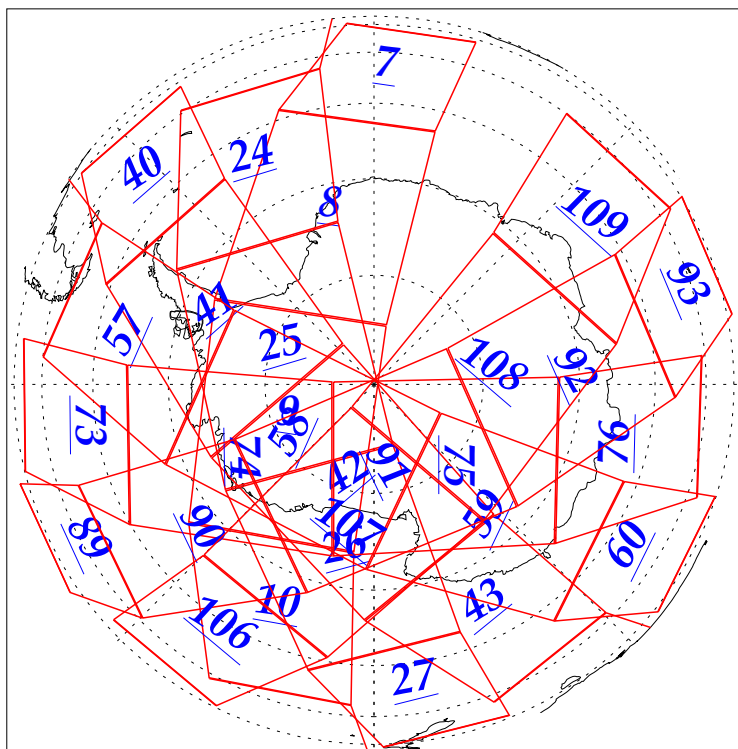

L1B Availability
AMSU Granules: 240
HSB Granules: 240
AIRS Granules: 240

13 Oct 2002
DoY 286
Aqua Day 162
Granules: 1 to 120

Granules: 121 to 240

Legend: AMSU Available, HSB Available, AIRS Available

L1B Availability
AMSU Granules: 240
HSB Granules: 240
AIRS Granules: 240

13 Oct 2002
DoY 286
Aqua Day 162

Ascending Granules

Descending Granules

Legend: AMSU Available, HSB Available, AIRS Available

L1B Availability
 AMSU Granules: 240
 HSB Granules: 240
 AIRS Granules: 240

13 Oct 2002
 DoY 286
 Aqua Day 162

Northern Hemisphere Granules

Southern Hemisphere Granules

Legend: AMSU Available, HSB Available, **AIRS Available**