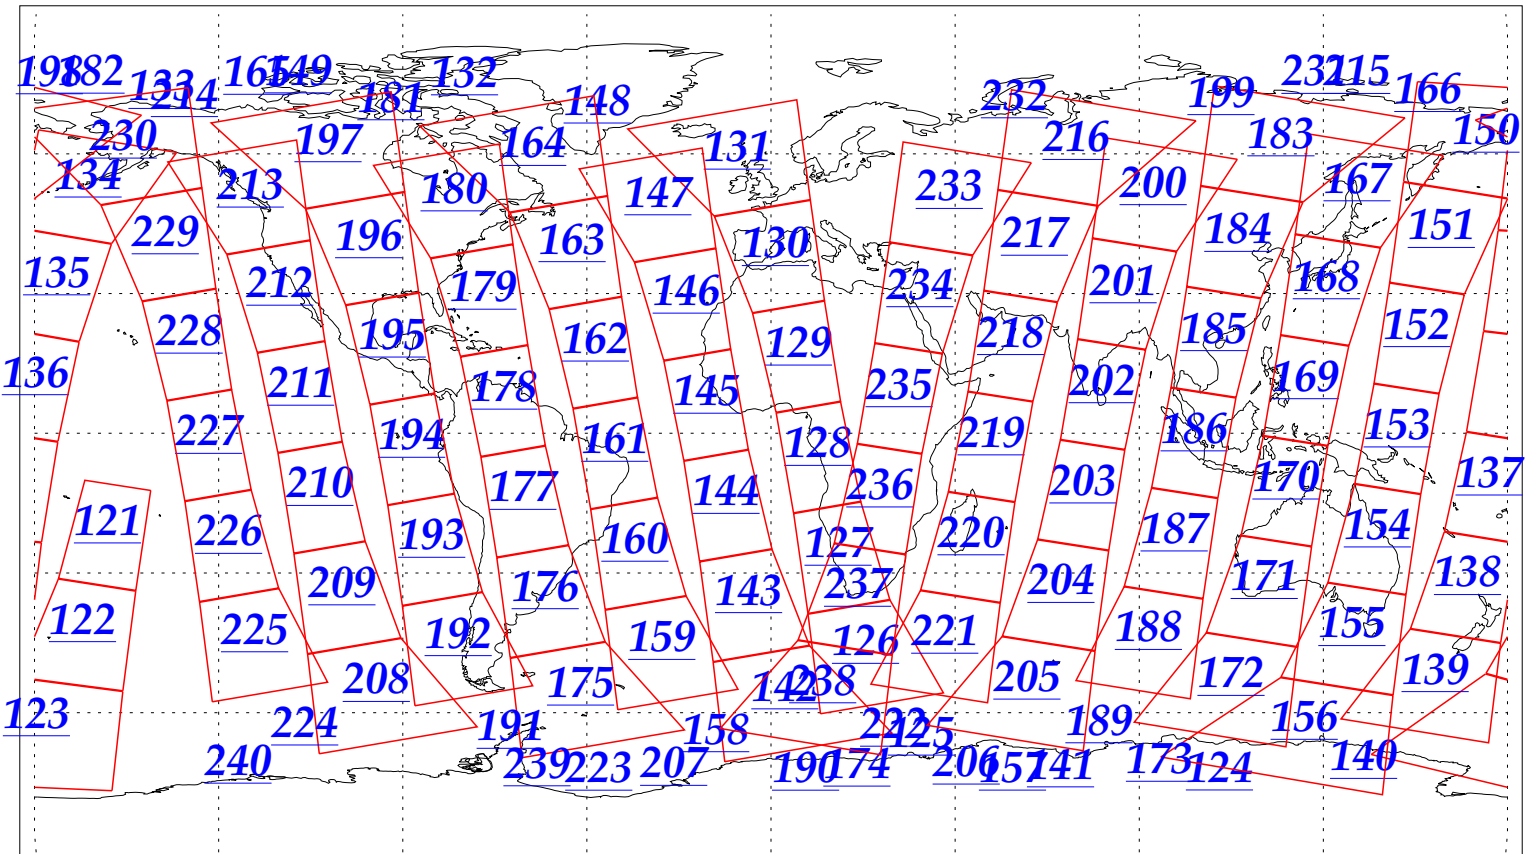

L1B Availability
AMSU Granules: 240
HSB Granules: 240
AIRS Granules: 240

13 Oct 2002
DoY 286
Aqua Day 162
Granules: 1 to 120

Granules: 121 to 240

Legend: AMSU Available, HSB Available, AIRS Available

L1B Availability
AMSU Granules: 240
HSB Granules: 240
AIRS Granules: 240

13 Oct 2002
DoY 286
Aqua Day 162

Ascending Granules

Descending Granules

Legend: AMSU Available, HSB Available, AIRS Available

L1B Availability
 AMSU Granules: 240
 HSB Granules: 240
 AIRS Granules: 240

13 Oct 2002
 DoY 286
 Aqua Day 162

Northern Hemisphere Granules

Southern Hemisphere Granules

Legend: AMSU Available, HSB Available, **AIRS Available**