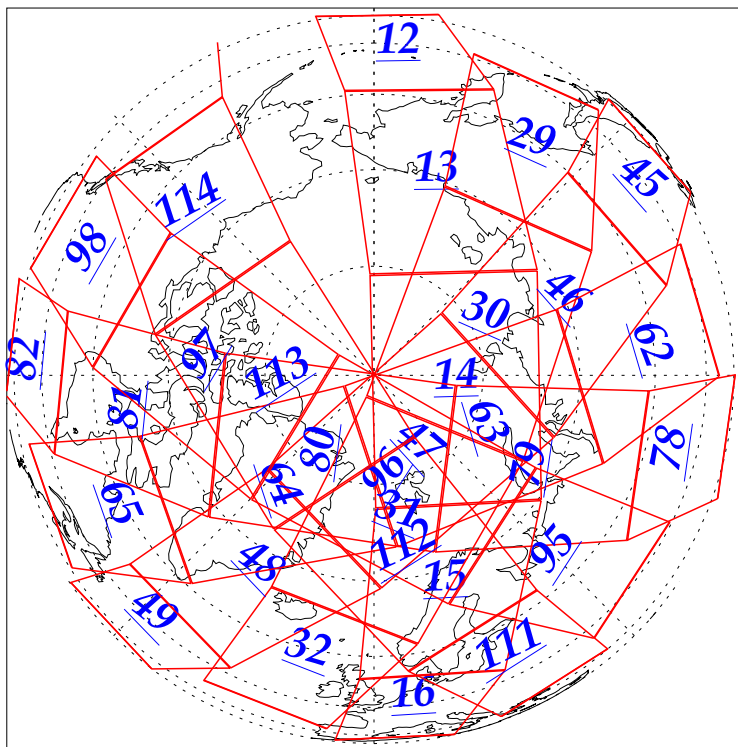

L1B Availability  
AMSU Granules: 240  
HSB Granules: 240  
AIRS Granules: 240

8 Oct 2002  
DoY 281  
Aqua Day 157  
Granules: 1 to 120

Granules: 121 to 240

Legend: AMSU Available, HSB Available, AIRS Available

L1B Availability  
AMSU Granules: 240  
HSB Granules: 240  
AIRS Granules: 240

8 Oct 2002  
DoY 281  
Aqua Day 157

Ascending Granules

Descending Granules

Legend: AMSU Available, HSB Available, AIRS Available

L1B Availability  
 AMSU Granules: 240  
 HSB Granules: 240  
 AIRS Granules: 240

8 Oct 2002  
 DoY 281  
 Aqua Day 157

Northern Hemisphere Granules

Southern Hemisphere Granules

Legend: AMSU Available, HSB Available, AIRS Available