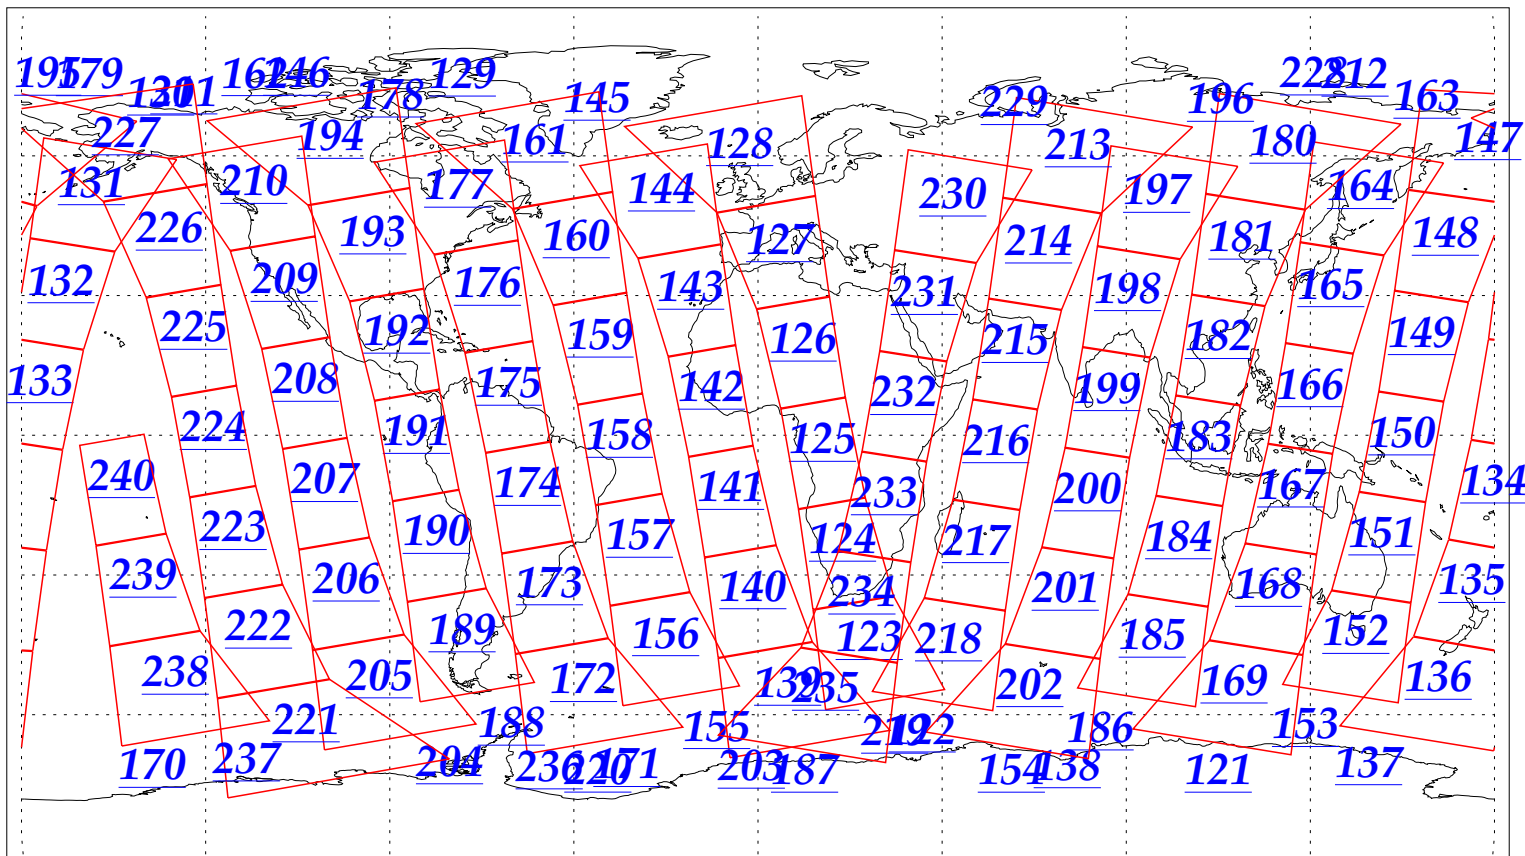

L1B Availability  
AMSU Granules: 240  
HSB Granules: 240  
AIRS Granules: 240

8 Oct 2002  
DoY 281  
Aqua Day 157  
Granules: 1 to 120

Granules: 121 to 240

Legend: AMSU Available, HSB Available, AIRS Available

L1B Availability  
AMSU Granules: 240  
HSB Granules: 240  
AIRS Granules: 240

8 Oct 2002  
DoY 281  
Aqua Day 157

Ascending Granules

Descending Granules

Legend: AMSU Available, HSB Available, AIRS Available

L1B Availability  
 AMSU Granules: 240  
 HSB Granules: 240  
 AIRS Granules: 240

8 Oct 2002  
 DoY 281  
 Aqua Day 157

Northern Hemisphere Granules

Southern Hemisphere Granules

Legend: AMSU Available, HSB Available, AIRS Available