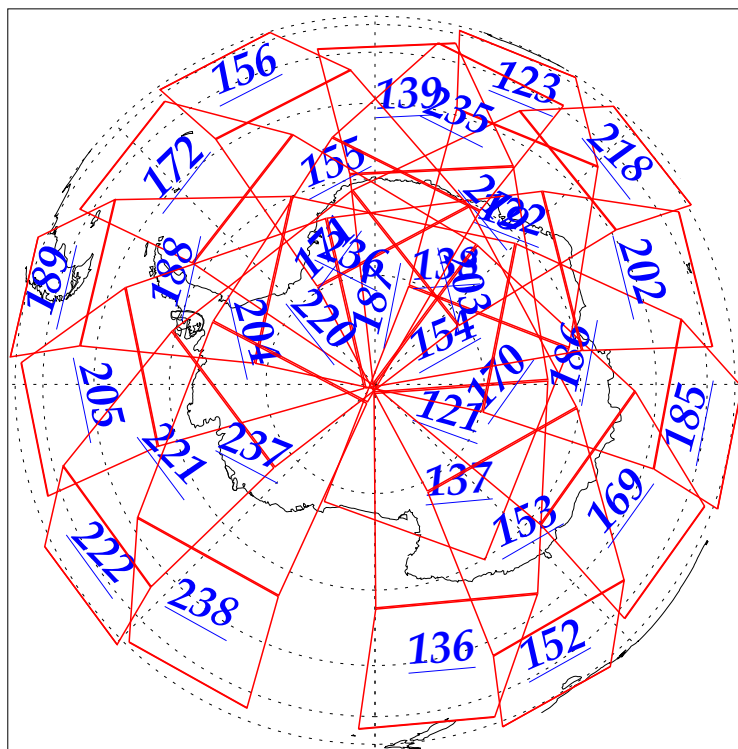

L1B Availability  
AMSU Granules: 240  
HSB Granules: 240  
AIRS Granules: 240

8 Oct 2002  
DoY 281  
Aqua Day 157  
Granules: 1 to 120

Granules: 121 to 240

Legend: AMSU Available, HSB Available, AIRS Available

L1B Availability  
AMSU Granules: 240  
HSB Granules: 240  
AIRS Granules: 240

8 Oct 2002  
DoY 281  
Aqua Day 157

Ascending Granules

Descending Granules

Legend: AMSU Available, HSB Available, AIRS Available

L1B Availability  
 AMSU Granules: 240  
 HSB Granules: 240  
 AIRS Granules: 240

8 Oct 2002  
 DoY 281  
 Aqua Day 157

Northern Hemisphere Granules

Southern Hemisphere Granules

Legend: AMSU Available, HSB Available, AIRS Available