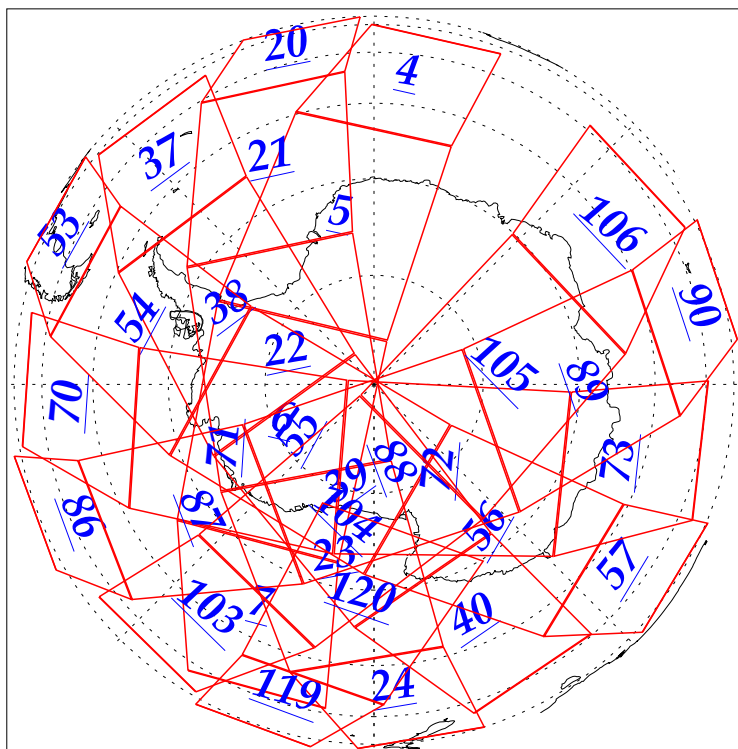

L1B Availability  
AMSU Granules: 240  
HSB Granules: 240  
AIRS Granules: 240

8 Oct 2002  
DoY 281  
Aqua Day 157  
Granules: 1 to 120

Granules: 121 to 240

Legend: AMSU Available, HSB Available, AIRS Available

L1B Availability  
AMSU Granules: 240  
HSB Granules: 240  
AIRS Granules: 240

8 Oct 2002  
DoY 281  
Aqua Day 157

Ascending Granules

Descending Granules

Legend: AMSU Available, HSB Available, AIRS Available

L1B Availability  
 AMSU Granules: 240  
 HSB Granules: 240  
 AIRS Granules: 240

8 Oct 2002  
 DoY 281  
 Aqua Day 157

Northern Hemisphere Granules

Southern Hemisphere Granules

Legend: AMSU Available, HSB Available, AIRS Available