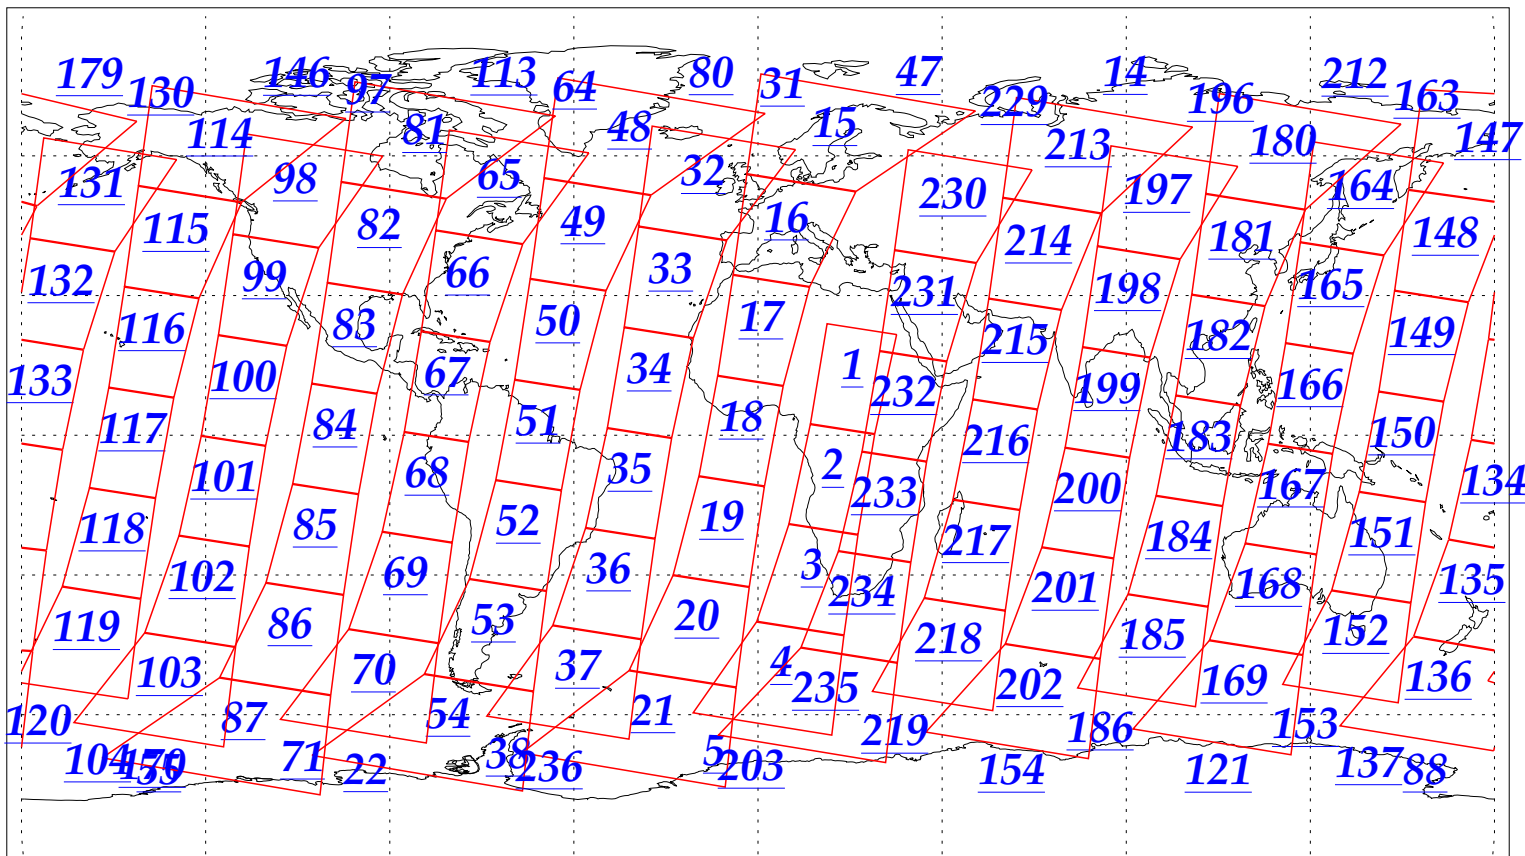

L1B Availability  
AMSU Granules: 240  
HSB Granules: 240  
AIRS Granules: 240

8 Oct 2002  
DoY 281  
Aqua Day 157  
Granules: 1 to 120

Granules: 121 to 240

Legend: AMSU Available, HSB Available, AIRS Available

L1B Availability  
AMSU Granules: 240  
HSB Granules: 240  
AIRS Granules: 240

8 Oct 2002  
DoY 281  
Aqua Day 157

Ascending Granules

Descending Granules

Legend: AMSU Available, HSB Available, AIRS Available

L1B Availability  
 AMSU Granules: 240  
 HSB Granules: 240  
 AIRS Granules: 240

8 Oct 2002  
 DoY 281  
 Aqua Day 157

Northern Hemisphere Granules

Southern Hemisphere Granules

Legend: AMSU Available, HSB Available, AIRS Available