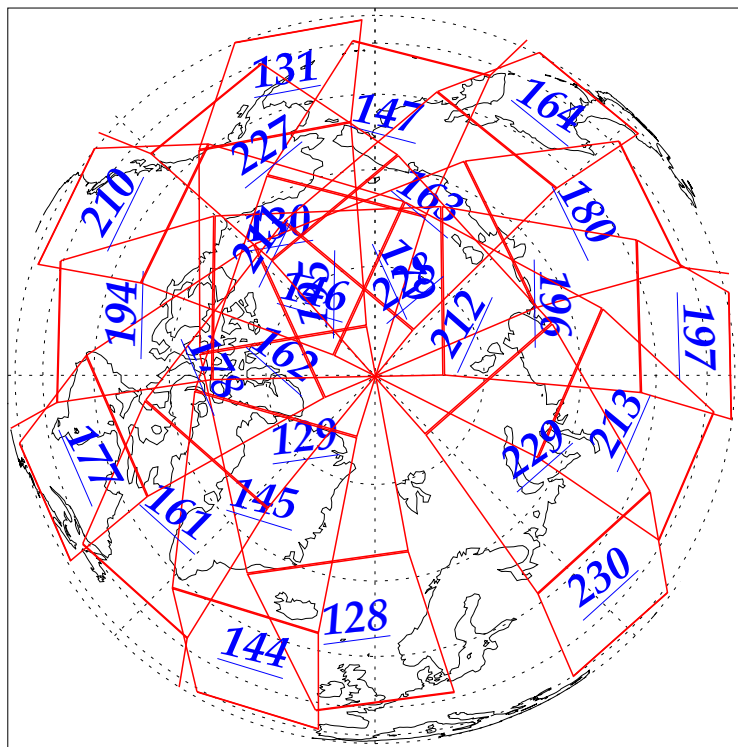

L1B Availability  
AMSU Granules: 240  
HSB Granules: 240  
AIRS Granules: 240

8 Oct 2002  
DoY 281  
Aqua Day 157  
Granules: 1 to 120

Granules: 121 to 240

Legend: AMSU Available, HSB Available, AIRS Available

L1B Availability  
AMSU Granules: 240  
HSB Granules: 240  
AIRS Granules: 240

8 Oct 2002  
DoY 281  
Aqua Day 157

Ascending Granules

Descending Granules

Legend: AMSU Available, HSB Available, AIRS Available

L1B Availability  
 AMSU Granules: 240  
 HSB Granules: 240  
 AIRS Granules: 240

8 Oct 2002  
 DoY 281  
 Aqua Day 157

Northern Hemisphere Granules

Southern Hemisphere Granules

Legend: AMSU Available, HSB Available, AIRS Available