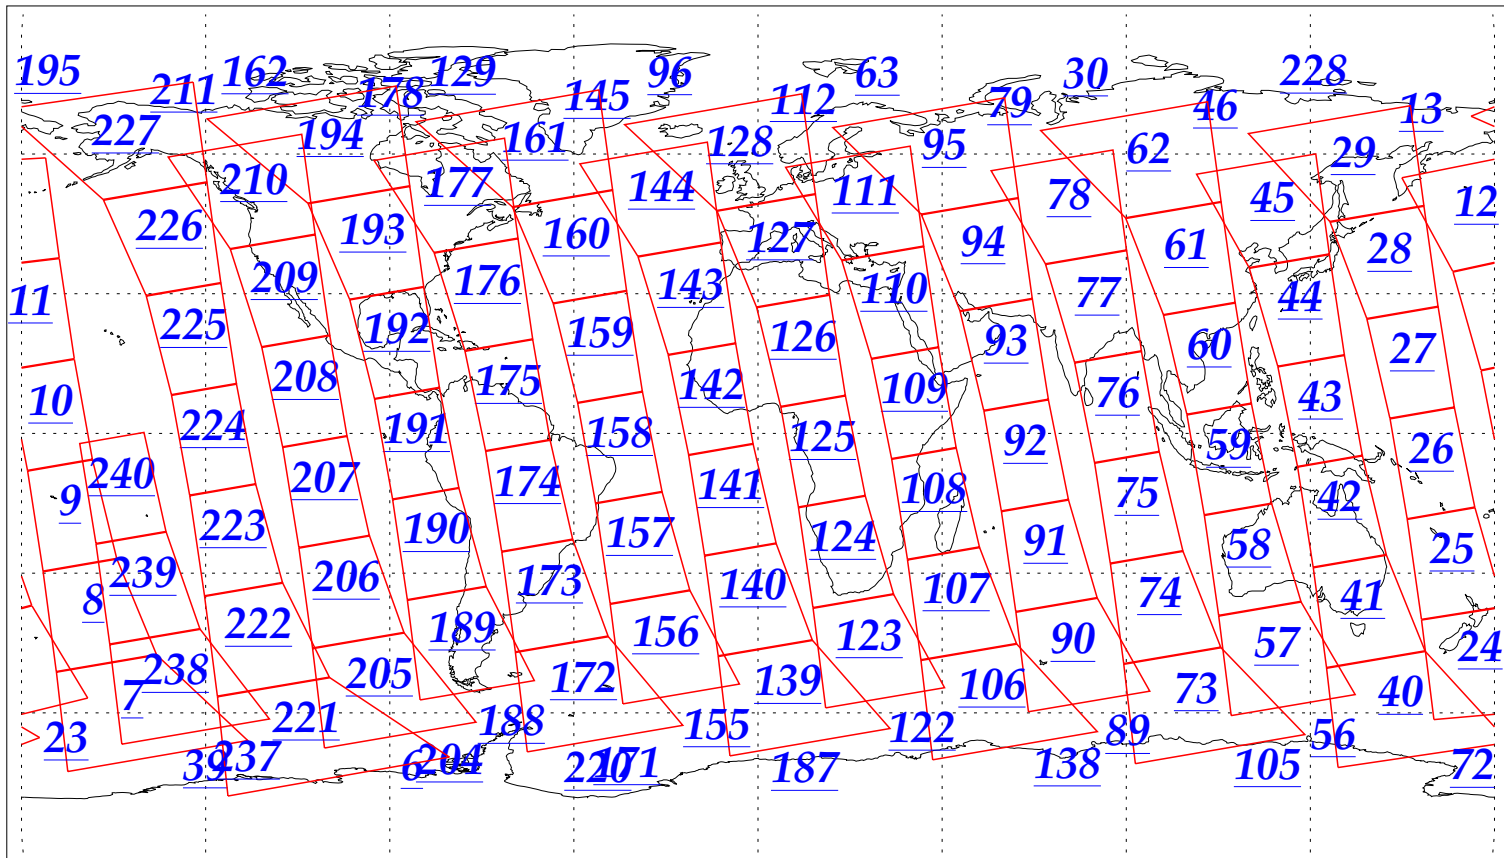

L1B Availability  
AMSU Granules: 240  
HSB Granules: 240  
AIRS Granules: 240

8 Oct 2002  
DoY 281  
Aqua Day 157  
Granules: 1 to 120

Granules: 121 to 240

Legend: AMSU Available, HSB Available, AIRS Available

L1B Availability  
AMSU Granules: 240  
HSB Granules: 240  
AIRS Granules: 240

8 Oct 2002  
DoY 281  
Aqua Day 157

Ascending Granules

Descending Granules

Legend: AMSU Available, HSB Available, AIRS Available

L1B Availability  
 AMSU Granules: 240  
 HSB Granules: 240  
 AIRS Granules: 240

8 Oct 2002  
 DoY 281  
 Aqua Day 157

Northern Hemisphere Granules

Southern Hemisphere Granules

Legend: AMSU Available, HSB Available, AIRS Available