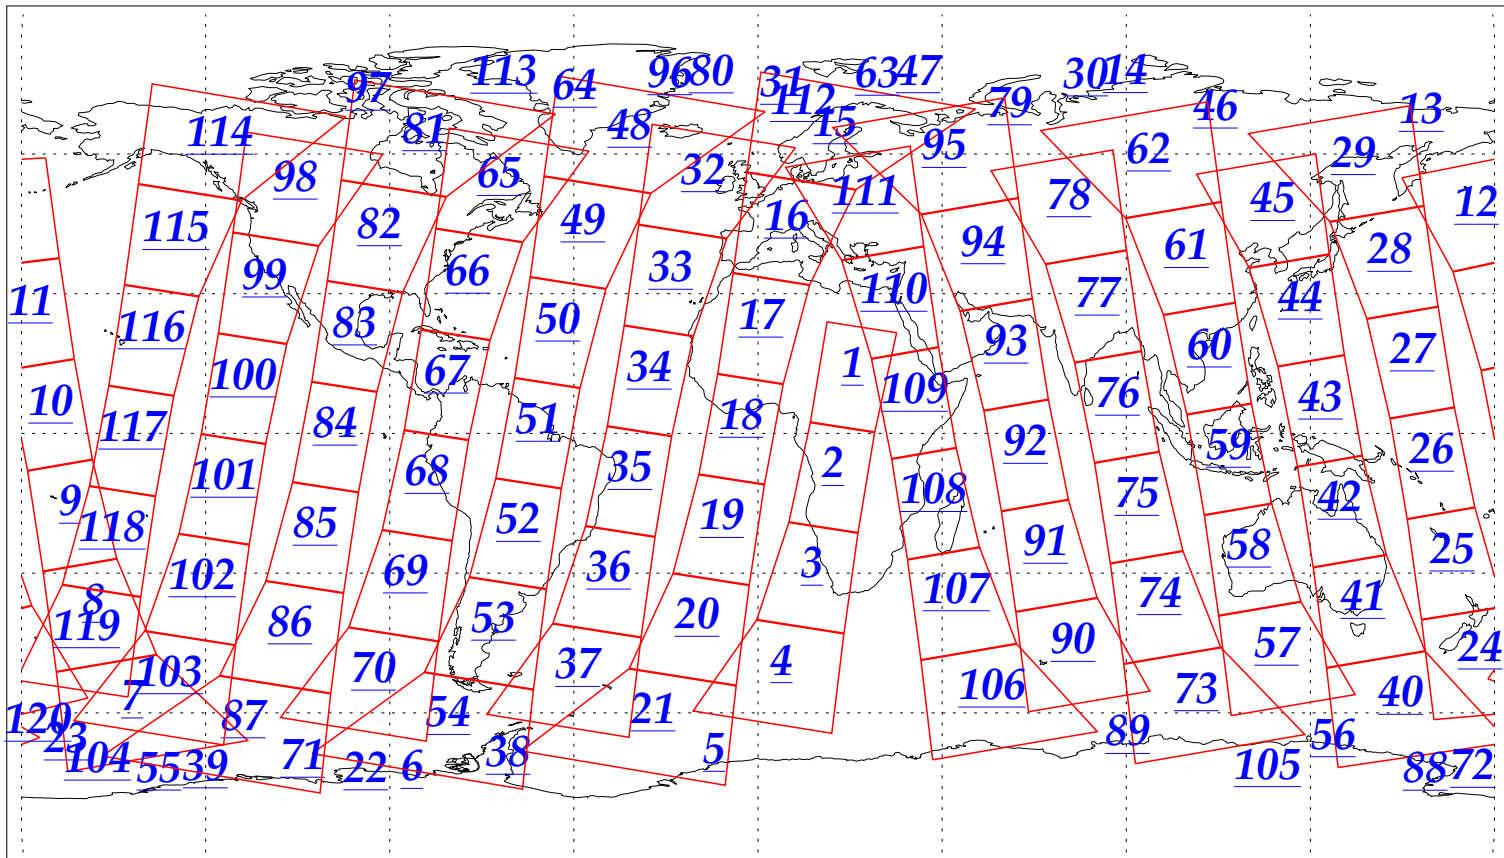

L1B Availability  
AMSU Granules: 240  
HSB Granules: 240  
AIRS Granules: 240

8 Oct 2002  
DoY 281  
Aqua Day 157  
Granules: 1 to 120

Granules: 121 to 240

Legend: AMSU Available, HSB Available, AIRS Available

L1B Availability  
AMSU Granules: 240  
HSB Granules: 240  
AIRS Granules: 240

8 Oct 2002  
DoY 281  
Aqua Day 157

Ascending Granules

Descending Granules

Legend: AMSU Available, HSB Available, AIRS Available

L1B Availability  
 AMSU Granules: 240  
 HSB Granules: 240  
 AIRS Granules: 240

8 Oct 2002  
 DoY 281  
 Aqua Day 157

Northern Hemisphere Granules

Southern Hemisphere Granules

Legend: AMSU Available, HSB Available, AIRS Available