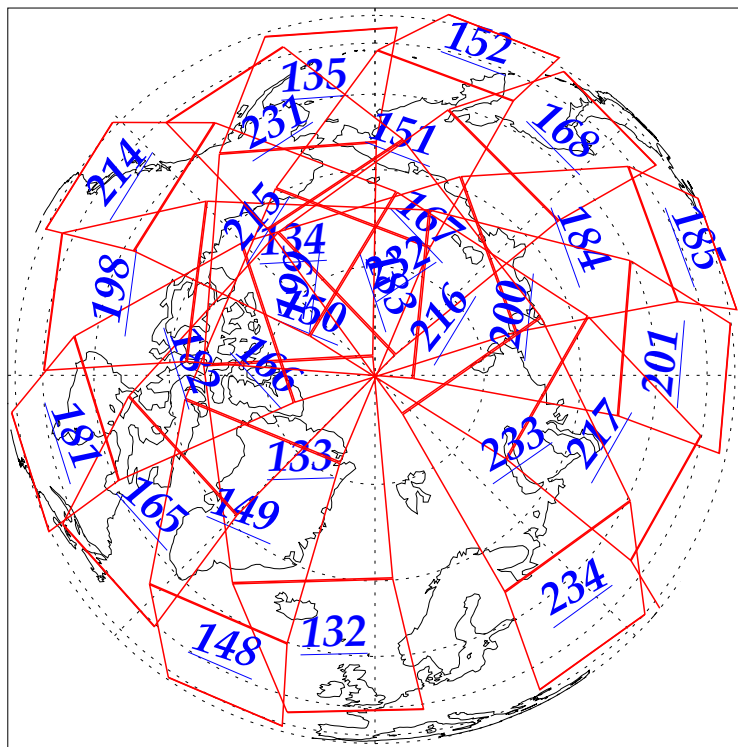

L1B Availability
AMSU Granules: 240
HSB Granules: 240
AIRS Granules: 240

4 Oct 2002
DoY 277
Aqua Day 153
Granules: 1 to 120

Granules: 121 to 240

Legend: AMSU Available, HSB Available, AIRS Available

L1B Availability
AMSU Granules: 240
HSB Granules: 240
AIRS Granules: 240

4 Oct 2002
DoY 277
Aqua Day 153

Ascending Granules

Descending Granules

Legend: AMSU Available, HSB Available, AIRS Available

L1B Availability
 AMSU Granules: 240
 HSB Granules: 240
 AIRS Granules: 240

4 Oct 2002
 DoY 277
 Aqua Day 153

Northern Hemisphere Granules

Southern Hemisphere Granules

Legend: AMSU Available, HSB Available, **AIRS Available**