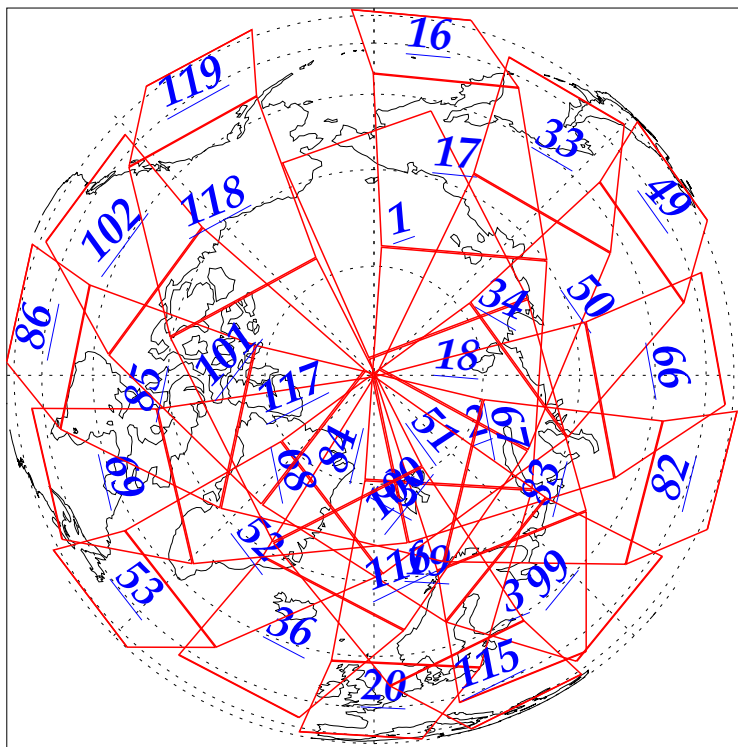

L1B Availability
AMSU Granules: 240
HSB Granules: 240
AIRS Granules: 240

4 Oct 2002
DoY 277
Aqua Day 153
Granules: 1 to 120

Granules: 121 to 240

Legend: AMSU Available, HSB Available, AIRS Available

L1B Availability
AMSU Granules: 240
HSB Granules: 240
AIRS Granules: 240

4 Oct 2002
DoY 277
Aqua Day 153

Ascending Granules

Descending Granules

Legend: AMSU Available, HSB Available, AIRS Available

L1B Availability
 AMSU Granules: 240
 HSB Granules: 240
 AIRS Granules: 240

4 Oct 2002
 DoY 277
 Aqua Day 153

Northern Hemisphere Granules

Southern Hemisphere Granules

Legend: AMSU Available, HSB Available, **AIRS Available**