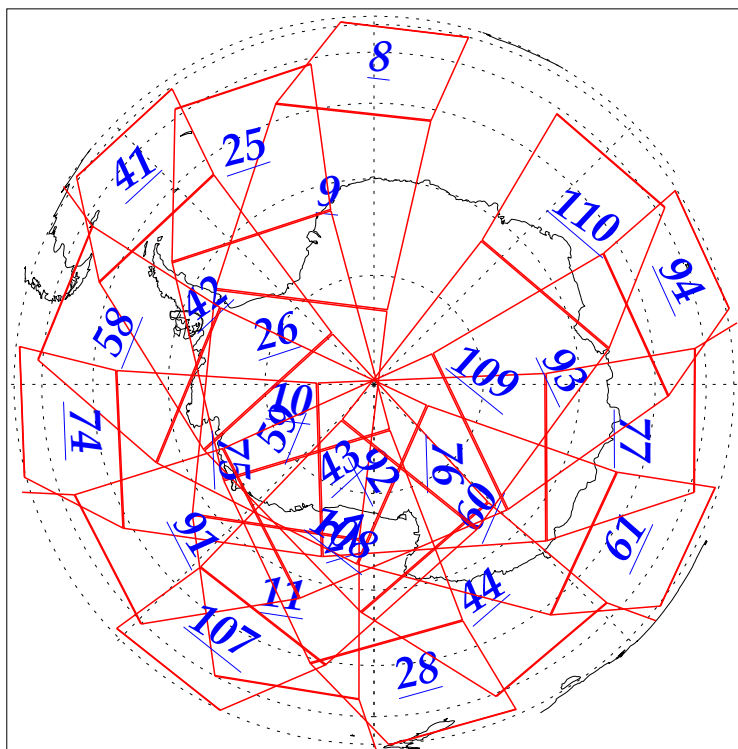

L1B Availability
AMSU Granules: 240
HSB Granules: 240
AIRS Granules: 240

4 Oct 2002
DoY 277
Aqua Day 153
Granules: 1 to 120

Granules: 121 to 240

Legend: AMSU Available, HSB Available, AIRS Available

L1B Availability
AMSU Granules: 240
HSB Granules: 240
AIRS Granules: 240

4 Oct 2002
DoY 277
Aqua Day 153

Ascending Granules

Descending Granules

Legend: AMSU Available, HSB Available, AIRS Available

L1B Availability
 AMSU Granules: 240
 HSB Granules: 240
 AIRS Granules: 240

4 Oct 2002
 DoY 277
 Aqua Day 153

Northern Hemisphere Granules

Southern Hemisphere Granules

Legend: AMSU Available, HSB Available, **AIRS Available**