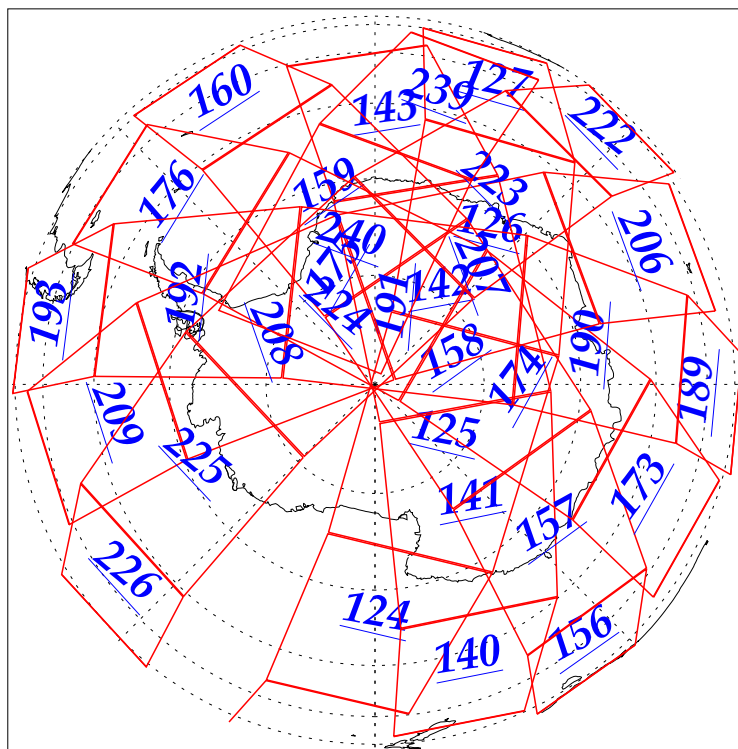

L1B Availability
AMSU Granules: 240
HSB Granules: 240
AIRS Granules: 240

4 Oct 2002
DoY 277
Aqua Day 153
Granules: 1 to 120

Granules: 121 to 240

Legend: AMSU Available, HSB Available, AIRS Available

L1B Availability
AMSU Granules: 240
HSB Granules: 240
AIRS Granules: 240

4 Oct 2002
DoY 277
Aqua Day 153

Ascending Granules

Descending Granules

Legend: AMSU Available, HSB Available, AIRS Available

L1B Availability
 AMSU Granules: 240
 HSB Granules: 240
 AIRS Granules: 240

4 Oct 2002
 DoY 277
 Aqua Day 153

Northern Hemisphere Granules

Southern Hemisphere Granules

Legend: AMSU Available, HSB Available, **AIRS Available**