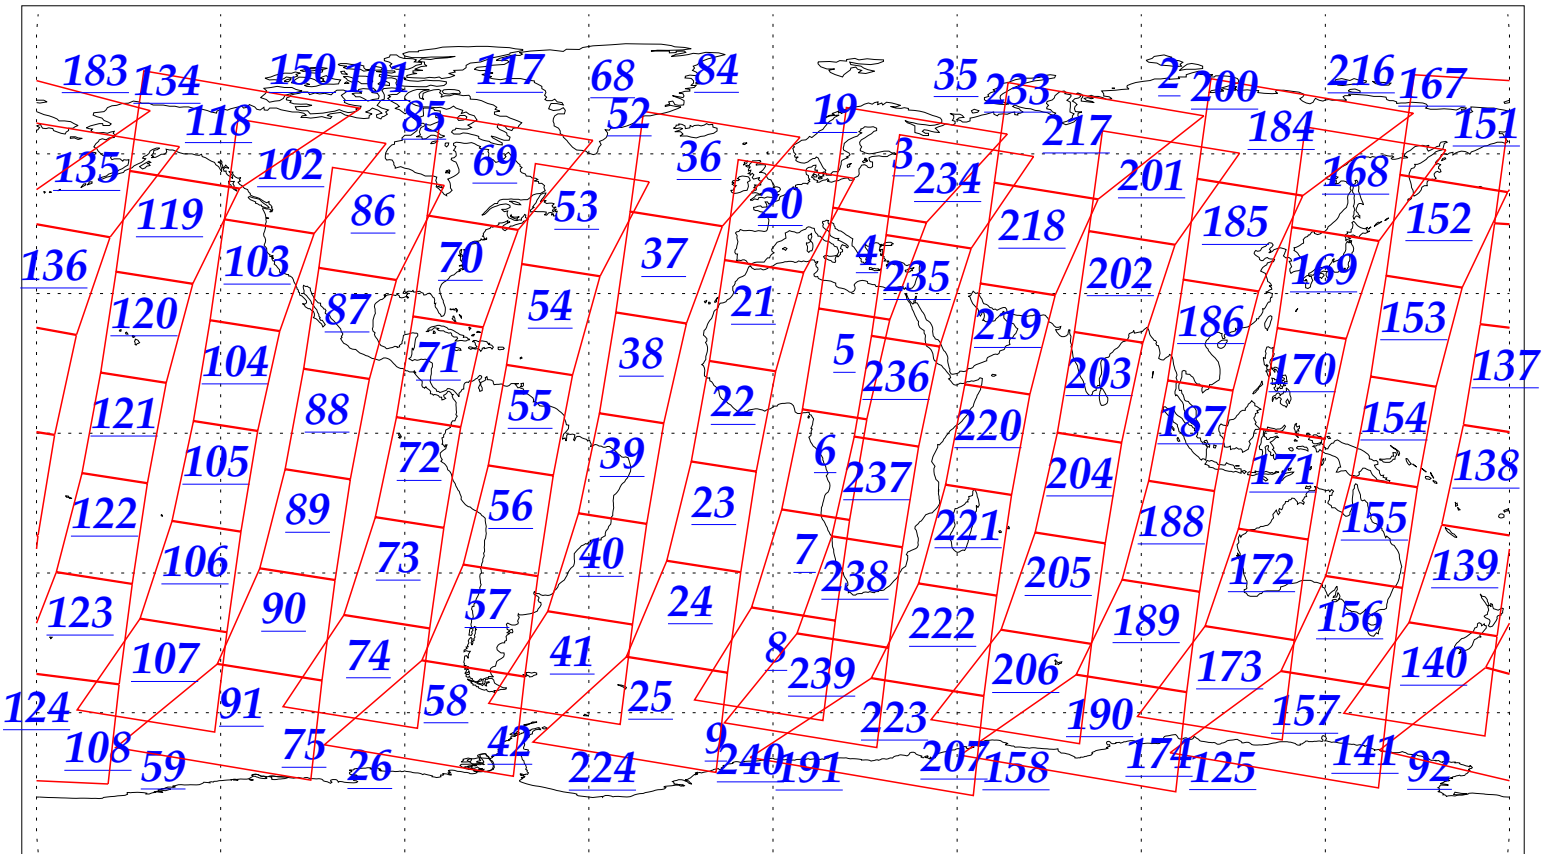

L1B Availability
AMSU Granules: 240
HSB Granules: 240
AIRS Granules: 240

4 Oct 2002
DoY 277
Aqua Day 153
Granules: 1 to 120

Granules: 121 to 240

Legend: AMSU Available, HSB Available, AIRS Available

L1B Availability
AMSU Granules: 240
HSB Granules: 240
AIRS Granules: 240

4 Oct 2002
DoY 277
Aqua Day 153

Ascending Granules

Descending Granules

Legend: AMSU Available, HSB Available, AIRS Available

L1B Availability
 AMSU Granules: 240
 HSB Granules: 240
 AIRS Granules: 240

4 Oct 2002
 DoY 277
 Aqua Day 153

Northern Hemisphere Granules

Southern Hemisphere Granules

Legend: AMSU Available, HSB Available, **AIRS Available**