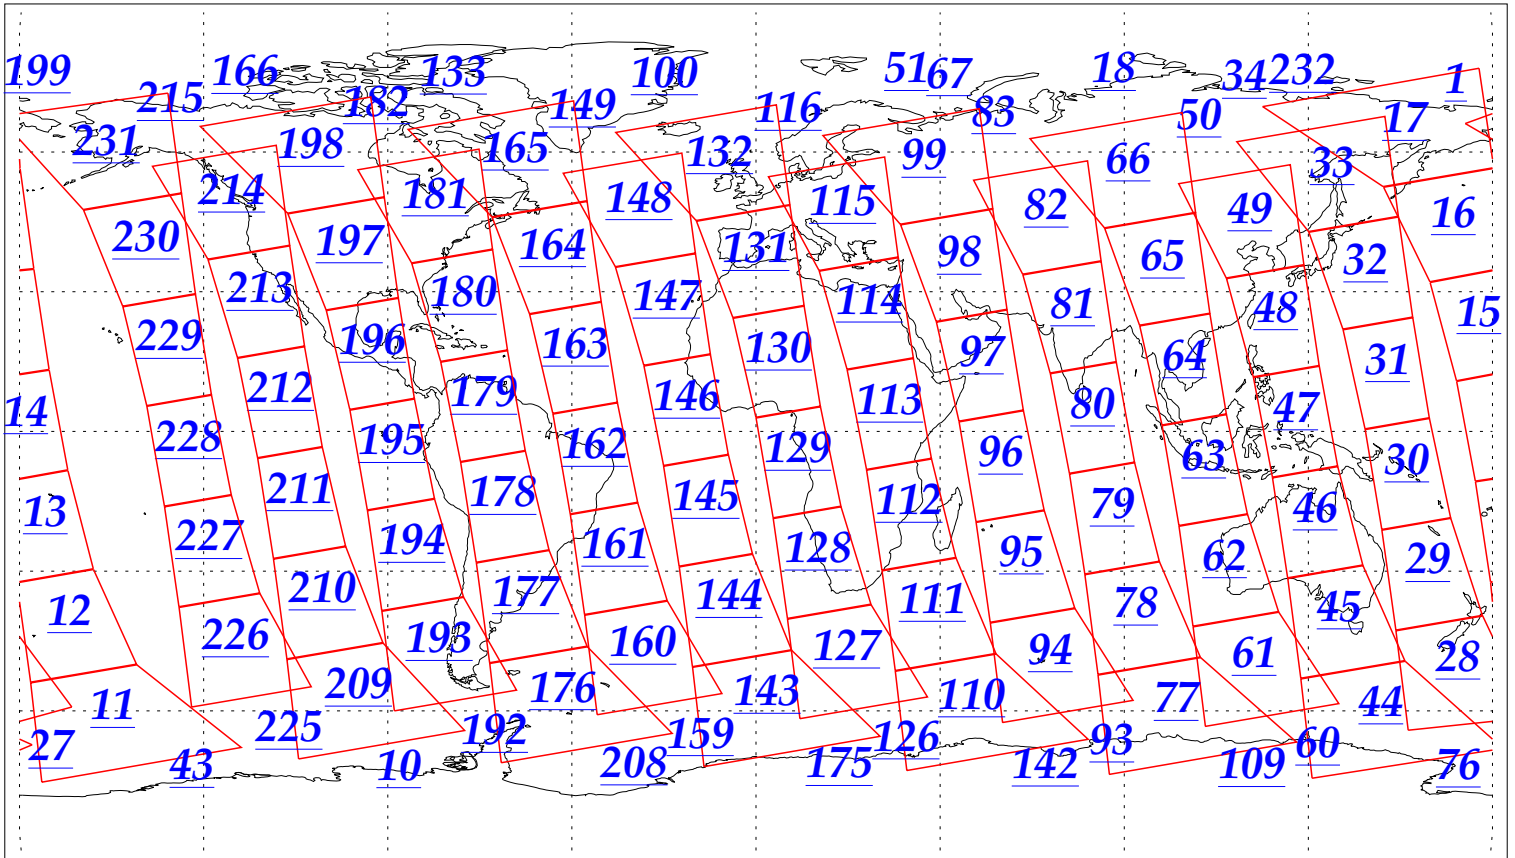

L1B Availability
AMSU Granules: 240
HSB Granules: 240
AIRS Granules: 240

4 Oct 2002
DoY 277
Aqua Day 153
Granules: 1 to 120

Granules: 121 to 240

Legend: AMSU Available, HSB Available, AIRS Available

L1B Availability
AMSU Granules: 240
HSB Granules: 240
AIRS Granules: 240

4 Oct 2002
DoY 277
Aqua Day 153

Ascending Granules

Descending Granules

Legend: AMSU Available, HSB Available, AIRS Available

L1B Availability
 AMSU Granules: 240
 HSB Granules: 240
 AIRS Granules: 240

4 Oct 2002
 DoY 277
 Aqua Day 153

Northern Hemisphere Granules

Southern Hemisphere Granules

Legend: AMSU Available, HSB Available, **AIRS Available**