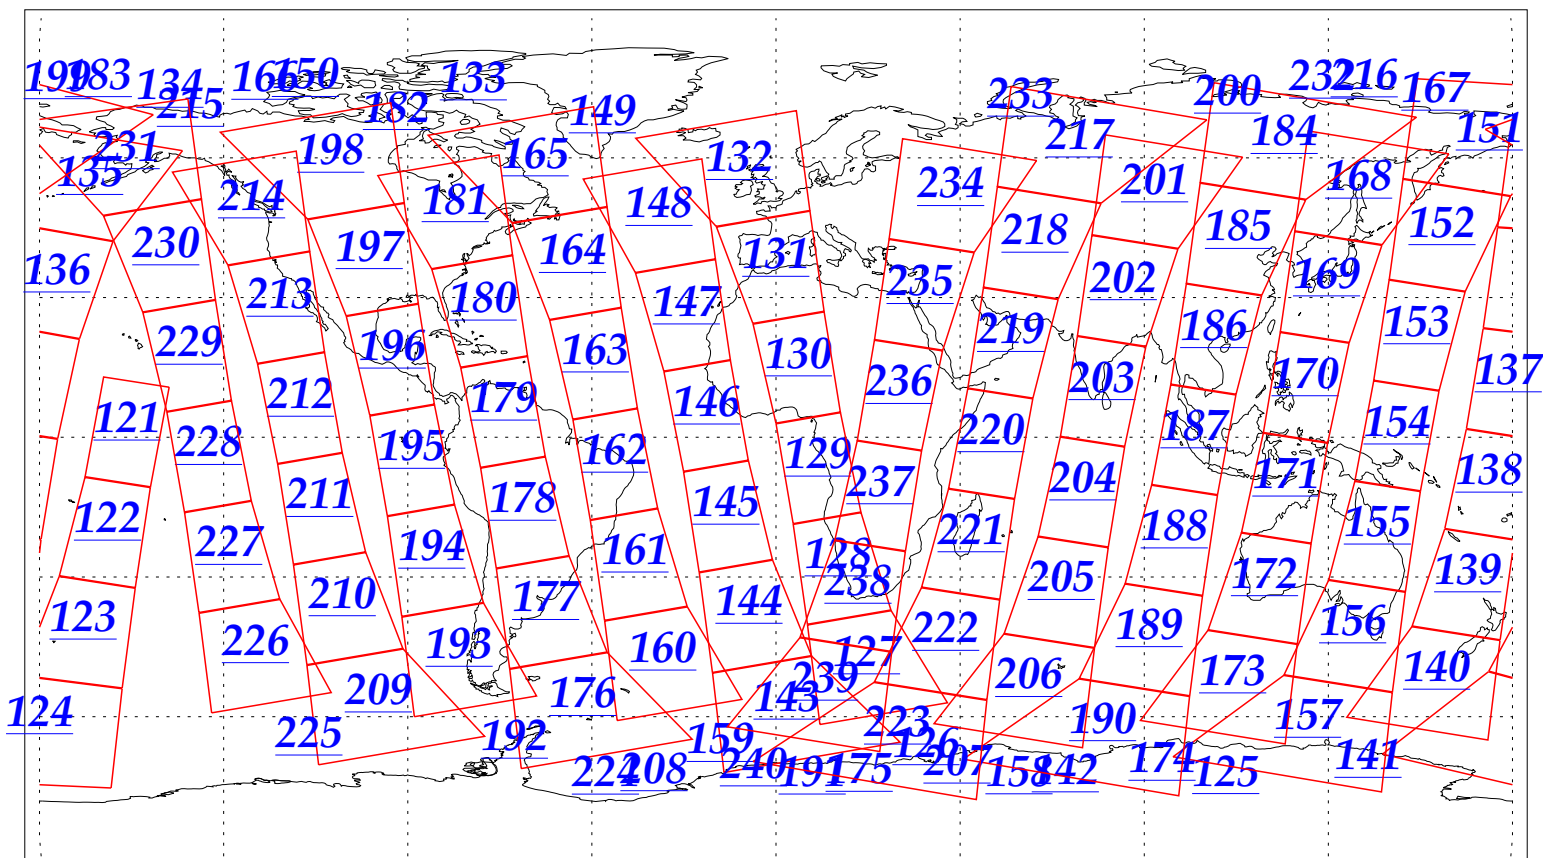

L1B Availability
AMSU Granules: 240
HSB Granules: 240
AIRS Granules: 240

4 Oct 2002
DoY 277
Aqua Day 153
Granules: 1 to 120

Granules: 121 to 240

Legend: AMSU Available, HSB Available, AIRS Available

L1B Availability
AMSU Granules: 240
HSB Granules: 240
AIRS Granules: 240

4 Oct 2002
DoY 277
Aqua Day 153

Ascending Granules

Descending Granules

Legend: AMSU Available, HSB Available, AIRS Available

L1B Availability
 AMSU Granules: 240
 HSB Granules: 240
 AIRS Granules: 240

4 Oct 2002
 DoY 277
 Aqua Day 153

Northern Hemisphere Granules

Southern Hemisphere Granules

Legend: AMSU Available, HSB Available, **AIRS Available**