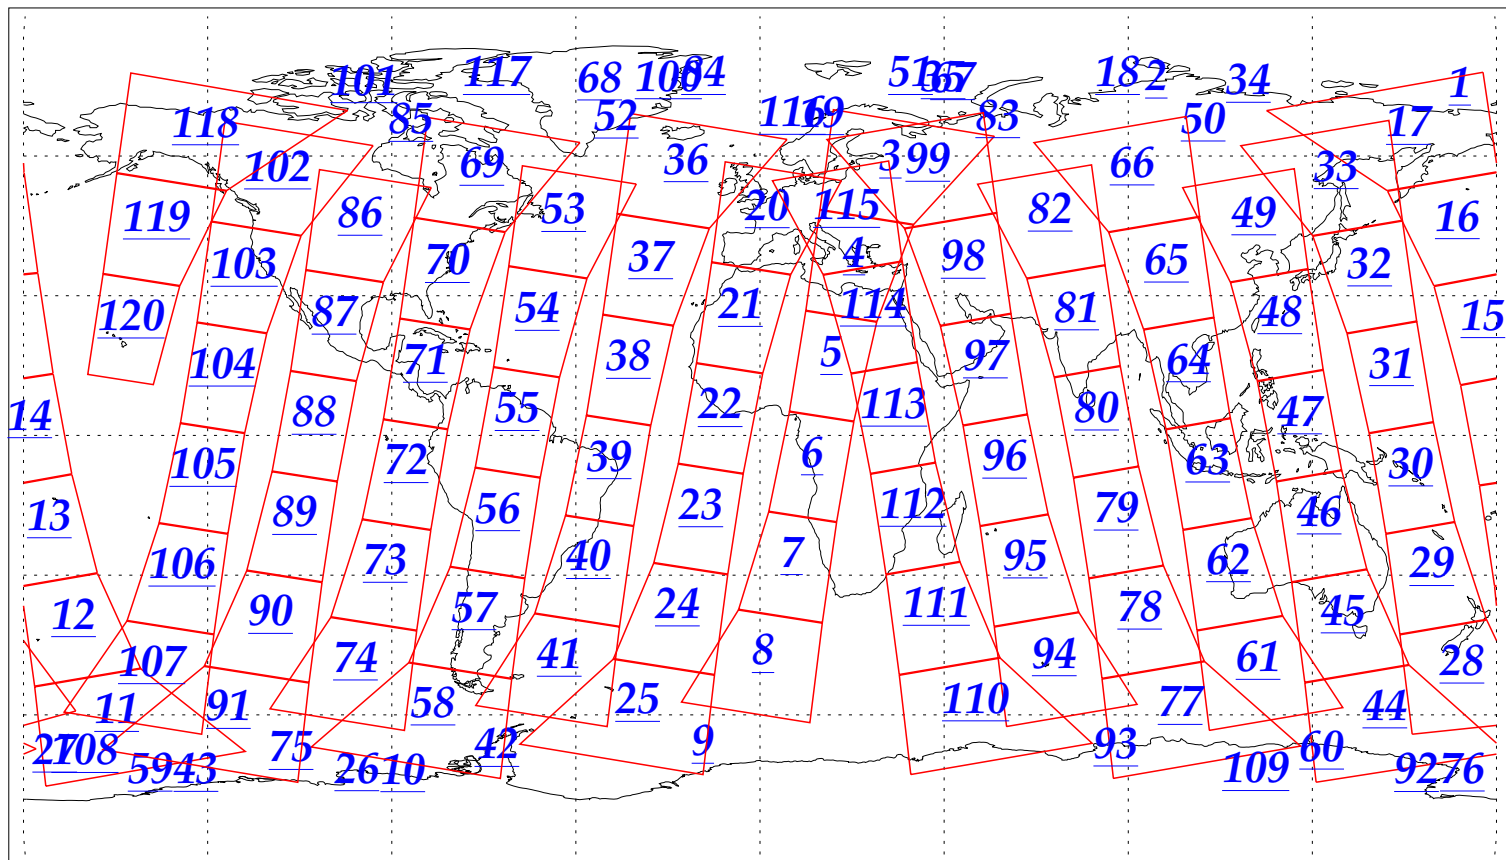

L1B Availability
AMSU Granules: 240
HSB Granules: 240
AIRS Granules: 240

4 Oct 2002
DoY 277
Aqua Day 153
Granules: 1 to 120

Granules: 121 to 240

Legend: AMSU Available, HSB Available, AIRS Available

L1B Availability
AMSU Granules: 240
HSB Granules: 240
AIRS Granules: 240

4 Oct 2002
DoY 277
Aqua Day 153

Ascending Granules

Descending Granules

Legend: AMSU Available, HSB Available, AIRS Available

L1B Availability
 AMSU Granules: 240
 HSB Granules: 240
 AIRS Granules: 240

4 Oct 2002
 DoY 277
 Aqua Day 153

Northern Hemisphere Granules

Southern Hemisphere Granules

Legend: AMSU Available, HSB Available, **AIRS Available**