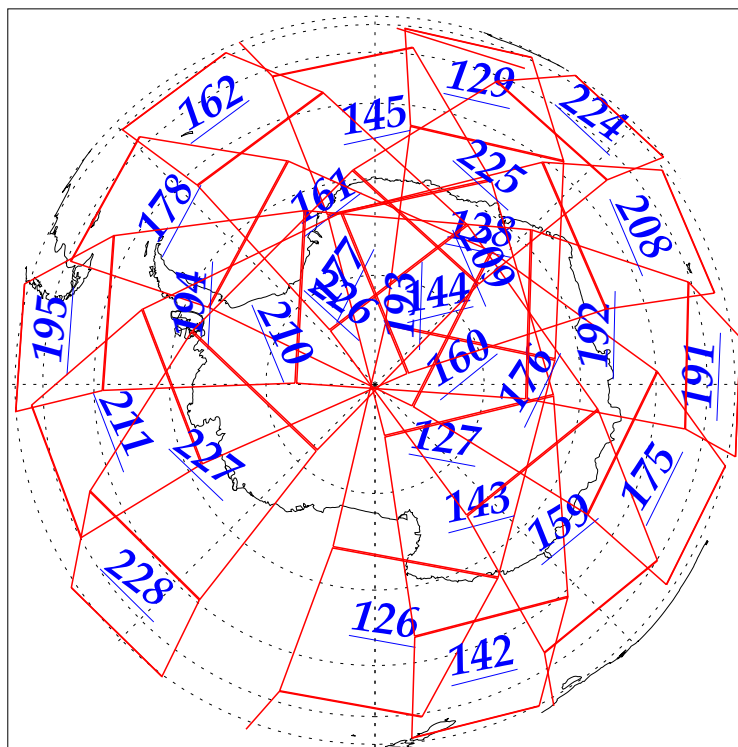

L1B Availability
AMSU Granules: 240
HSB Granules: 240
AIRS Granules: 240

2 Oct 2002
DoY 275
Aqua Day 151
Granules: 1 to 120

Granules: 121 to 240

Legend: AMSU Available, HSB Available, AIRS Available

L1B Availability
AMSU Granules: 240
HSB Granules: 240
AIRS Granules: 240

2 Oct 2002
DoY 275
Aqua Day 151

Ascending Granules

Descending Granules

Legend: AMSU Available, HSB Available, AIRS Available

L1B Availability
 AMSU Granules: 240
 HSB Granules: 240
 AIRS Granules: 240

2 Oct 2002
 DoY 275
 Aqua Day 151

Northern Hemisphere Granules

Southern Hemisphere Granules

Legend: AMSU Available, HSB Available, **AIRS Available**