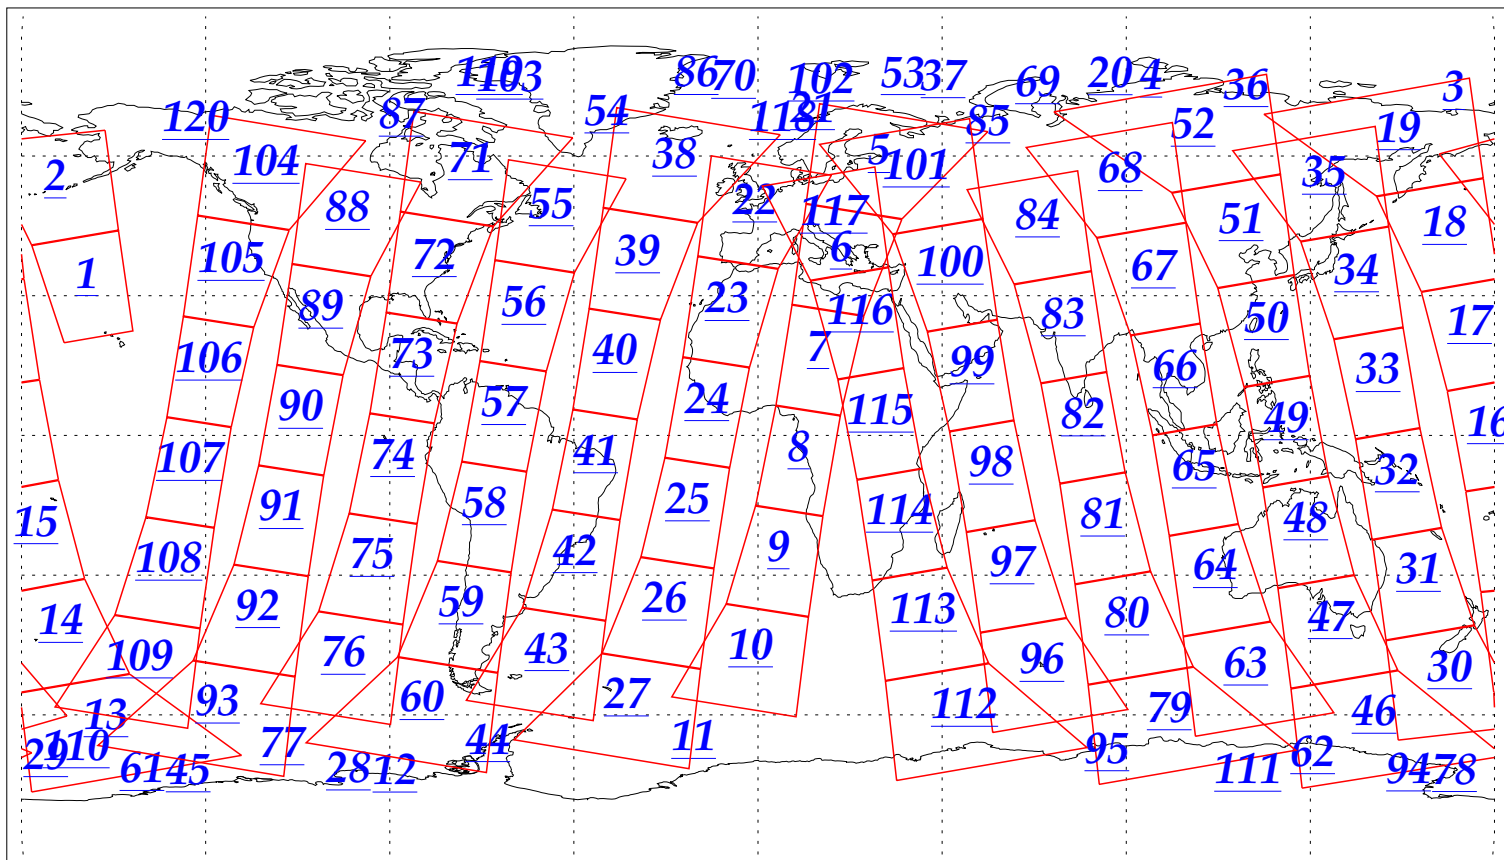

L1B Availability
AMSU Granules: 240
HSB Granules: 240
AIRS Granules: 240

2 Oct 2002
DoY 275
Aqua Day 151
Granules: 1 to 120

Granules: 121 to 240

Legend: AMSU Available, HSB Available, AIRS Available

L1B Availability
AMSU Granules: 240
HSB Granules: 240
AIRS Granules: 240

2 Oct 2002
DoY 275
Aqua Day 151

Ascending Granules

Descending Granules

Legend: AMSU Available, HSB Available, AIRS Available

L1B Availability
 AMSU Granules: 240
 HSB Granules: 240
 AIRS Granules: 240

2 Oct 2002
 DoY 275
 Aqua Day 151

Northern Hemisphere Granules

Southern Hemisphere Granules

Legend: AMSU Available, HSB Available, **AIRS Available**