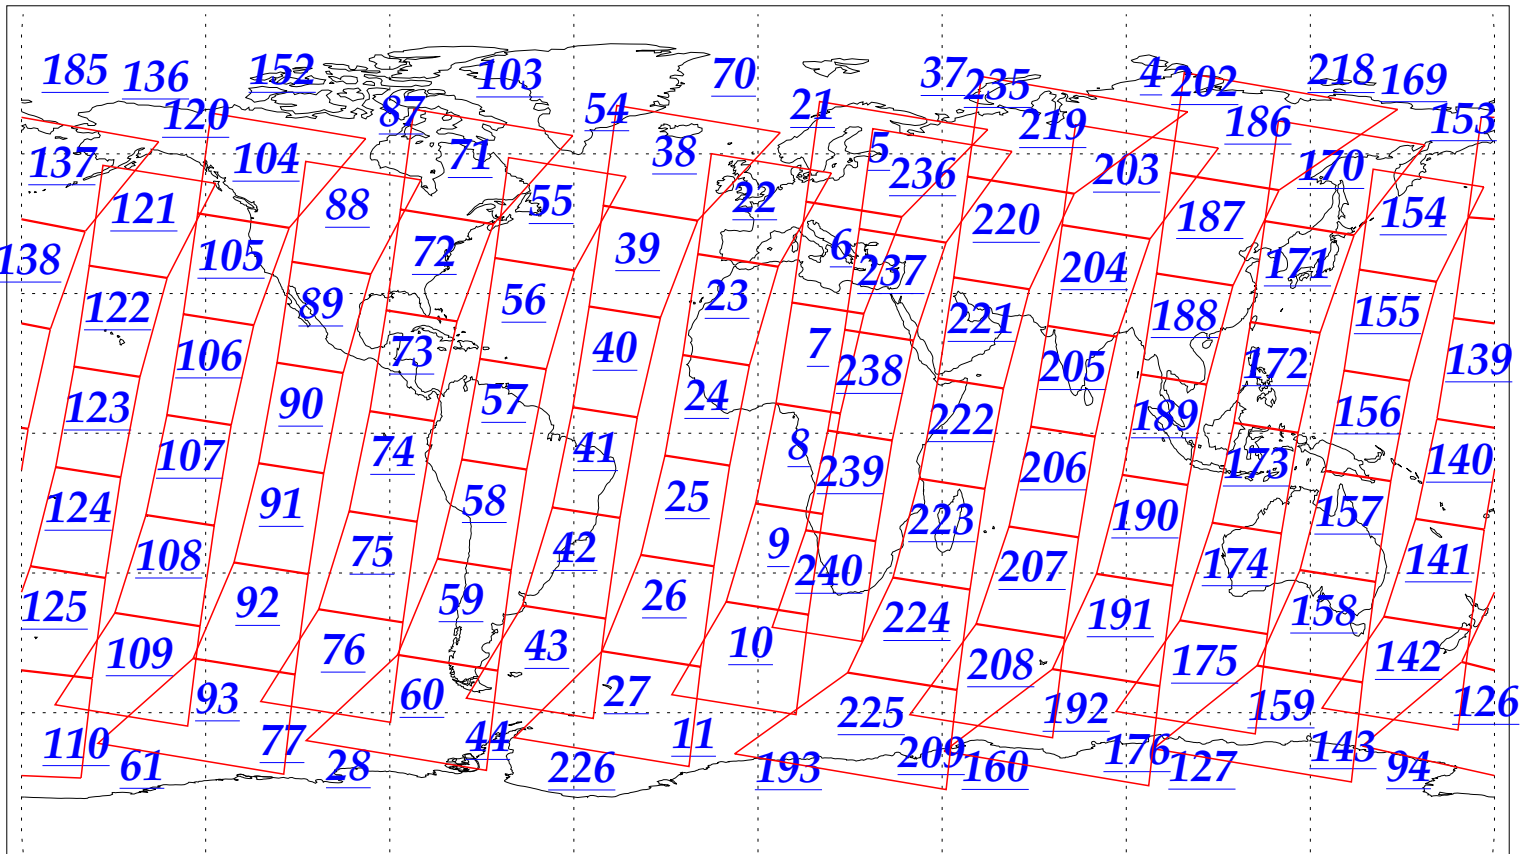

L1B Availability
AMSU Granules: 240
HSB Granules: 240
AIRS Granules: 240

2 Oct 2002
DoY 275
Aqua Day 151
Granules: 1 to 120

Granules: 121 to 240

Legend: AMSU Available, HSB Available, AIRS Available

L1B Availability
AMSU Granules: 240
HSB Granules: 240
AIRS Granules: 240

2 Oct 2002
DoY 275
Aqua Day 151

Ascending Granules

Descending Granules

Legend: AMSU Available, HSB Available, AIRS Available

L1B Availability
 AMSU Granules: 240
 HSB Granules: 240
 AIRS Granules: 240

2 Oct 2002
 DoY 275
 Aqua Day 151

Northern Hemisphere Granules

Southern Hemisphere Granules

Legend: AMSU Available, HSB Available, **AIRS Available**