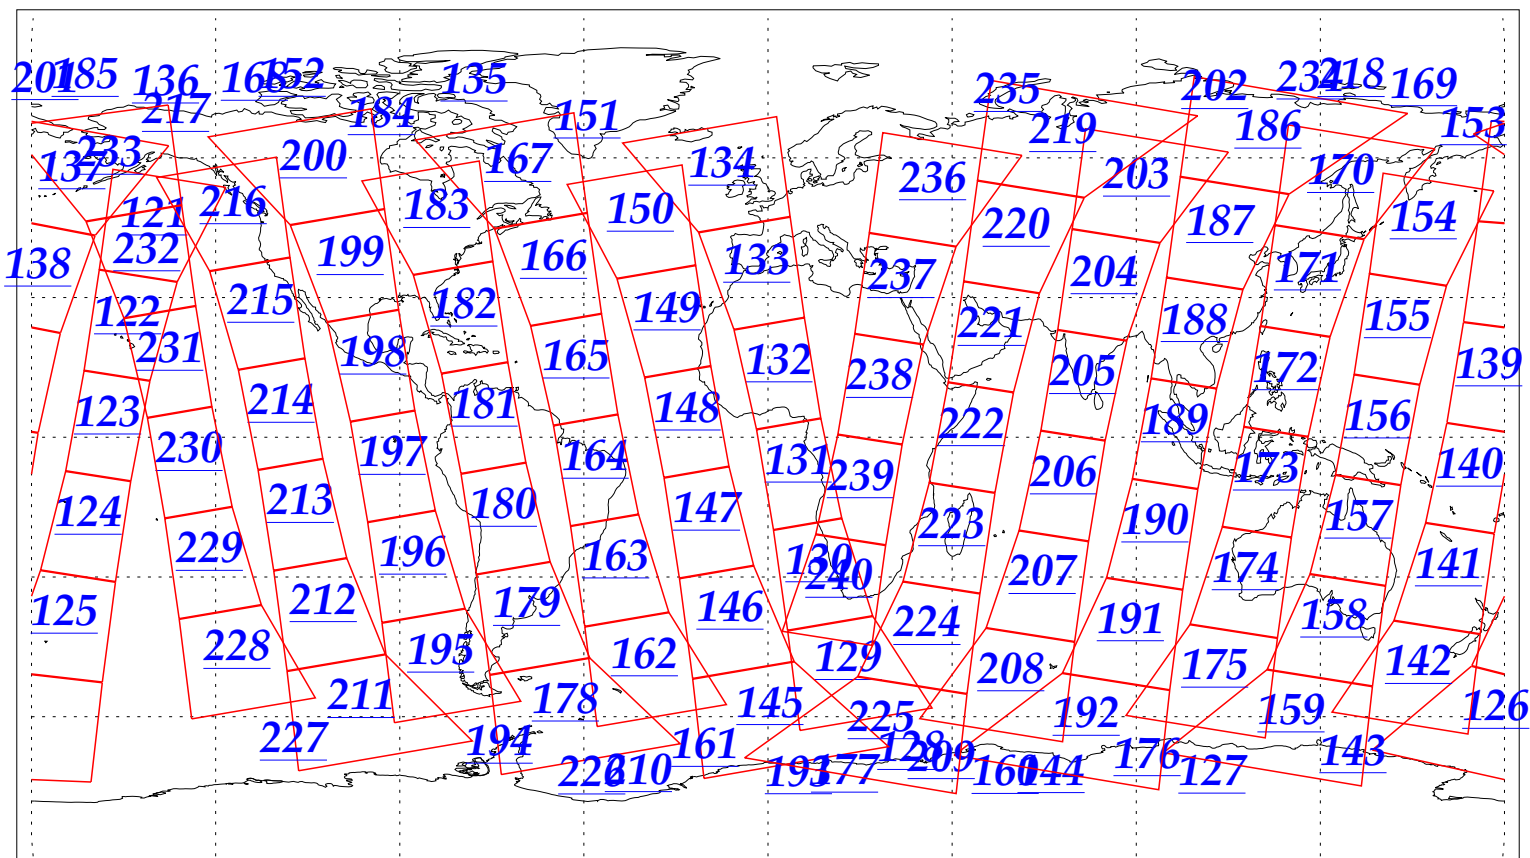

L1B Availability
AMSU Granules: 240
HSB Granules: 240
AIRS Granules: 240

2 Oct 2002
DoY 275
Aqua Day 151
Granules: 1 to 120

Granules: 121 to 240

Legend: AMSU Available, HSB Available, AIRS Available

L1B Availability
AMSU Granules: 240
HSB Granules: 240
AIRS Granules: 240

2 Oct 2002
DoY 275
Aqua Day 151

Ascending Granules

Descending Granules

Legend: AMSU Available, HSB Available, AIRS Available

L1B Availability
 AMSU Granules: 240
 HSB Granules: 240
 AIRS Granules: 240

2 Oct 2002
 DoY 275
 Aqua Day 151

Northern Hemisphere Granules

Southern Hemisphere Granules

Legend: AMSU Available, HSB Available, **AIRS Available**