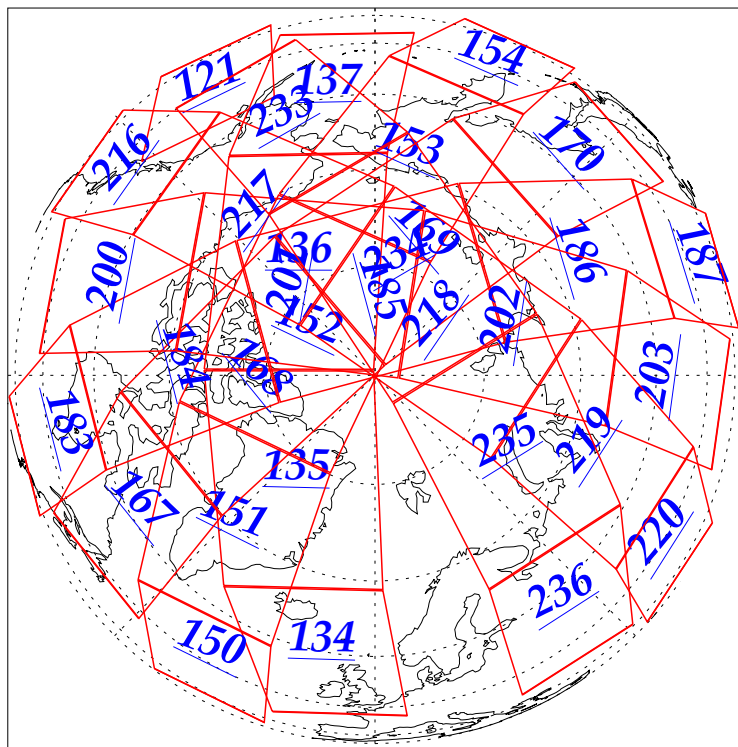

L1B Availability
AMSU Granules: 240
HSB Granules: 240
AIRS Granules: 240

2 Oct 2002
DoY 275
Aqua Day 151
Granules: 1 to 120

Granules: 121 to 240

Legend: AMSU Available, HSB Available, AIRS Available

L1B Availability
AMSU Granules: 240
HSB Granules: 240
AIRS Granules: 240

2 Oct 2002
DoY 275
Aqua Day 151

Ascending Granules

Descending Granules

Legend: AMSU Available, HSB Available, AIRS Available

L1B Availability
 AMSU Granules: 240
 HSB Granules: 240
 AIRS Granules: 240

2 Oct 2002
 DoY 275
 Aqua Day 151

Northern Hemisphere Granules

Southern Hemisphere Granules

Legend: AMSU Available, HSB Available, **AIRS Available**