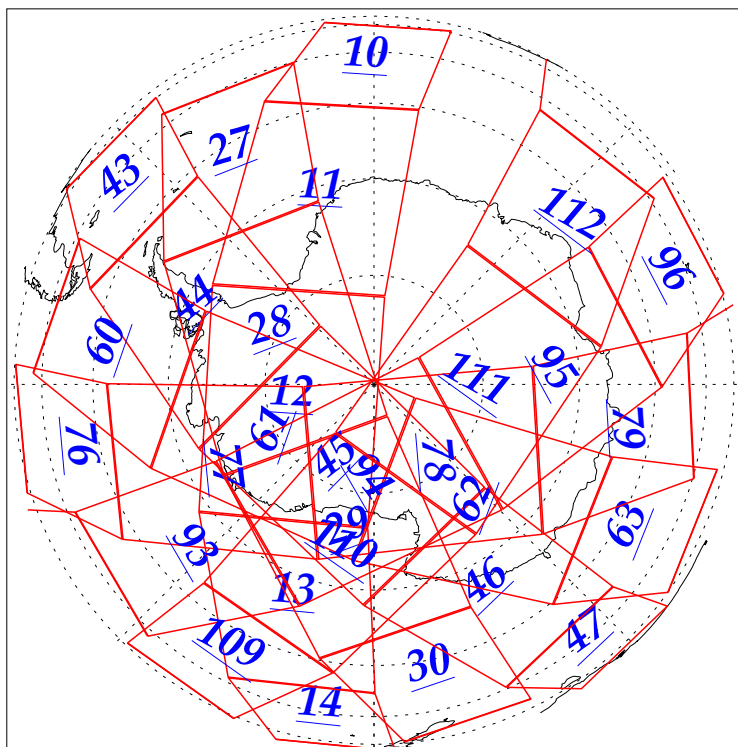

L1B Availability
AMSU Granules: 240
HSB Granules: 240
AIRS Granules: 240

2 Oct 2002
DoY 275
Aqua Day 151
Granules: 1 to 120

Granules: 121 to 240

Legend: AMSU Available, HSB Available, AIRS Available

L1B Availability
AMSU Granules: 240
HSB Granules: 240
AIRS Granules: 240

2 Oct 2002
DoY 275
Aqua Day 151

Ascending Granules

Descending Granules

Legend: AMSU Available, HSB Available, AIRS Available

L1B Availability
 AMSU Granules: 240
 HSB Granules: 240
 AIRS Granules: 240

2 Oct 2002
 DoY 275
 Aqua Day 151

Northern Hemisphere Granules

Southern Hemisphere Granules

Legend: AMSU Available, HSB Available, **AIRS Available**