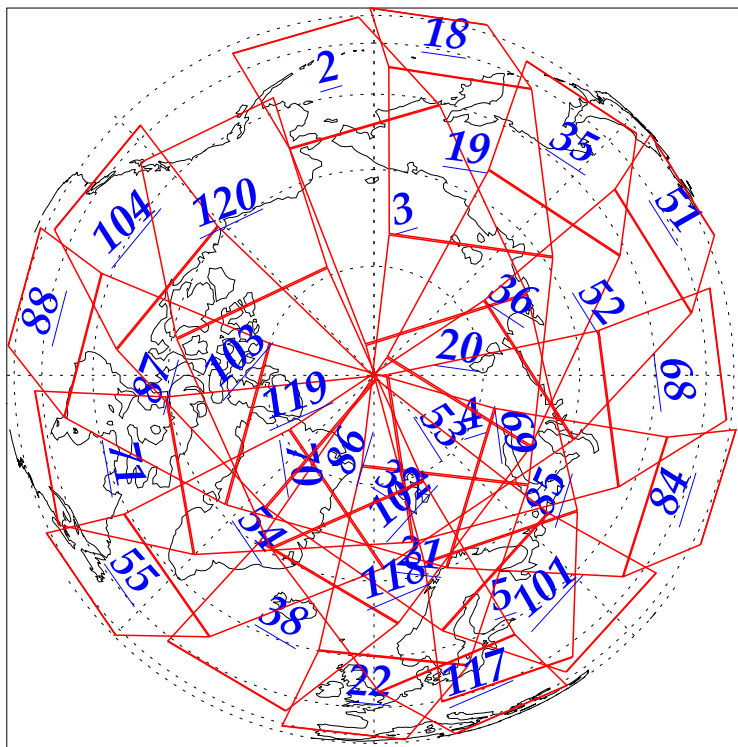

L1B Availability
AMSU Granules: 240
HSB Granules: 240
AIRS Granules: 240

2 Oct 2002
DoY 275
Aqua Day 151
Granules: 1 to 120

Granules: 121 to 240

Legend: AMSU Available, HSB Available, AIRS Available

L1B Availability
AMSU Granules: 240
HSB Granules: 240
AIRS Granules: 240

2 Oct 2002
DoY 275
Aqua Day 151

Ascending Granules

Descending Granules

Legend: AMSU Available, HSB Available, AIRS Available

L1B Availability
 AMSU Granules: 240
 HSB Granules: 240
 AIRS Granules: 240

2 Oct 2002
 DoY 275
 Aqua Day 151

Northern Hemisphere Granules

Southern Hemisphere Granules

Legend: AMSU Available, HSB Available, **AIRS Available**