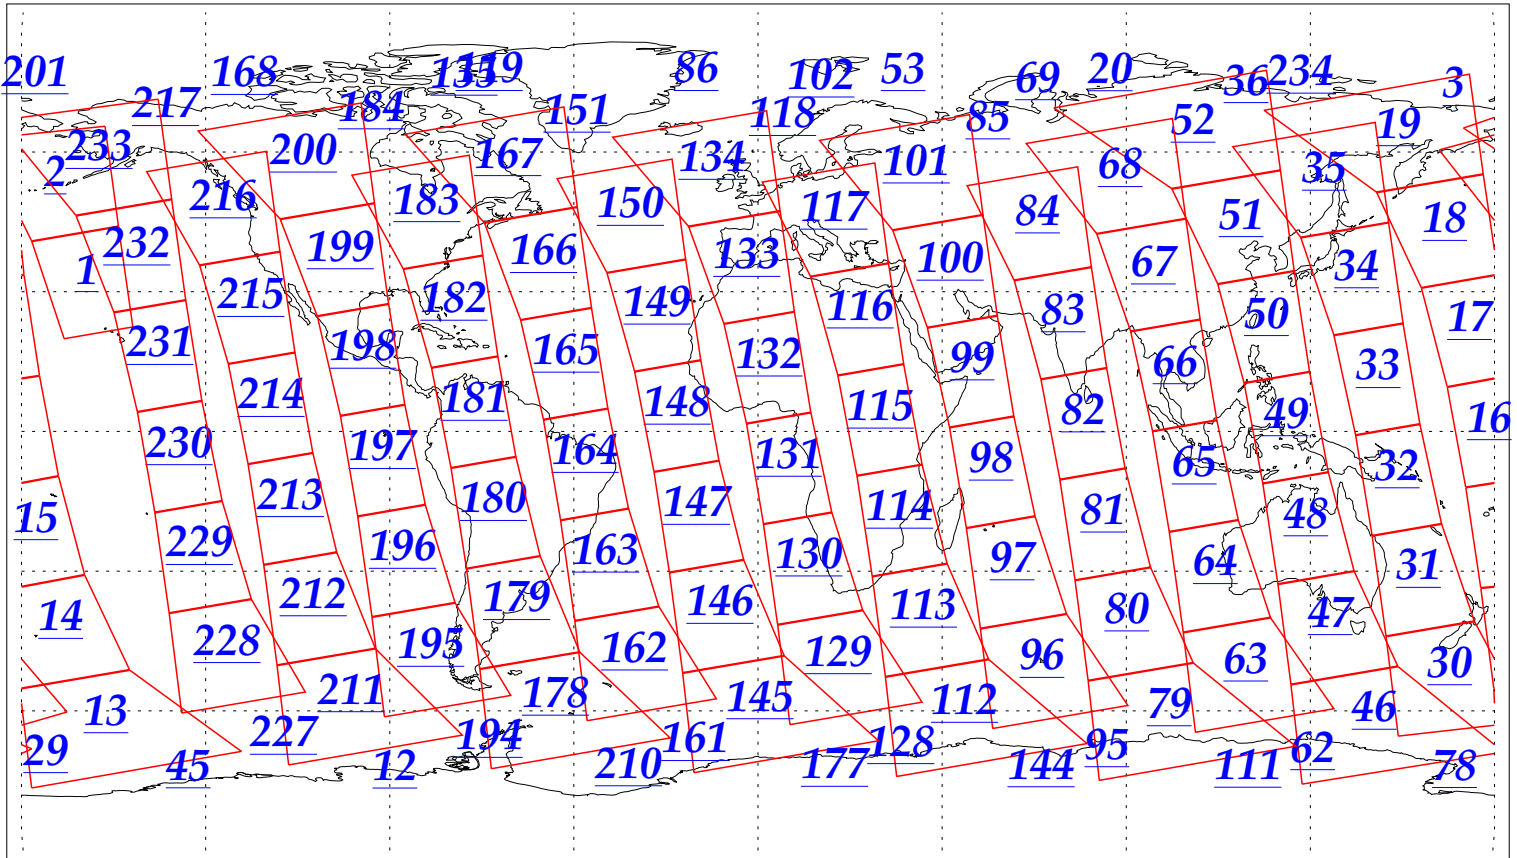

L1B Availability
AMSU Granules: 240
HSB Granules: 240
AIRS Granules: 240

2 Oct 2002
DoY 275
Aqua Day 151
Granules: 1 to 120

Granules: 121 to 240

Legend: AMSU Available, HSB Available, AIRS Available

L1B Availability
AMSU Granules: 240
HSB Granules: 240
AIRS Granules: 240

2 Oct 2002
DoY 275
Aqua Day 151

Ascending Granules

Descending Granules

Legend: AMSU Available, HSB Available, AIRS Available

L1B Availability
 AMSU Granules: 240
 HSB Granules: 240
 AIRS Granules: 240

2 Oct 2002
 DoY 275
 Aqua Day 151

Northern Hemisphere Granules

Southern Hemisphere Granules

Legend: AMSU Available, HSB Available, **AIRS Available**