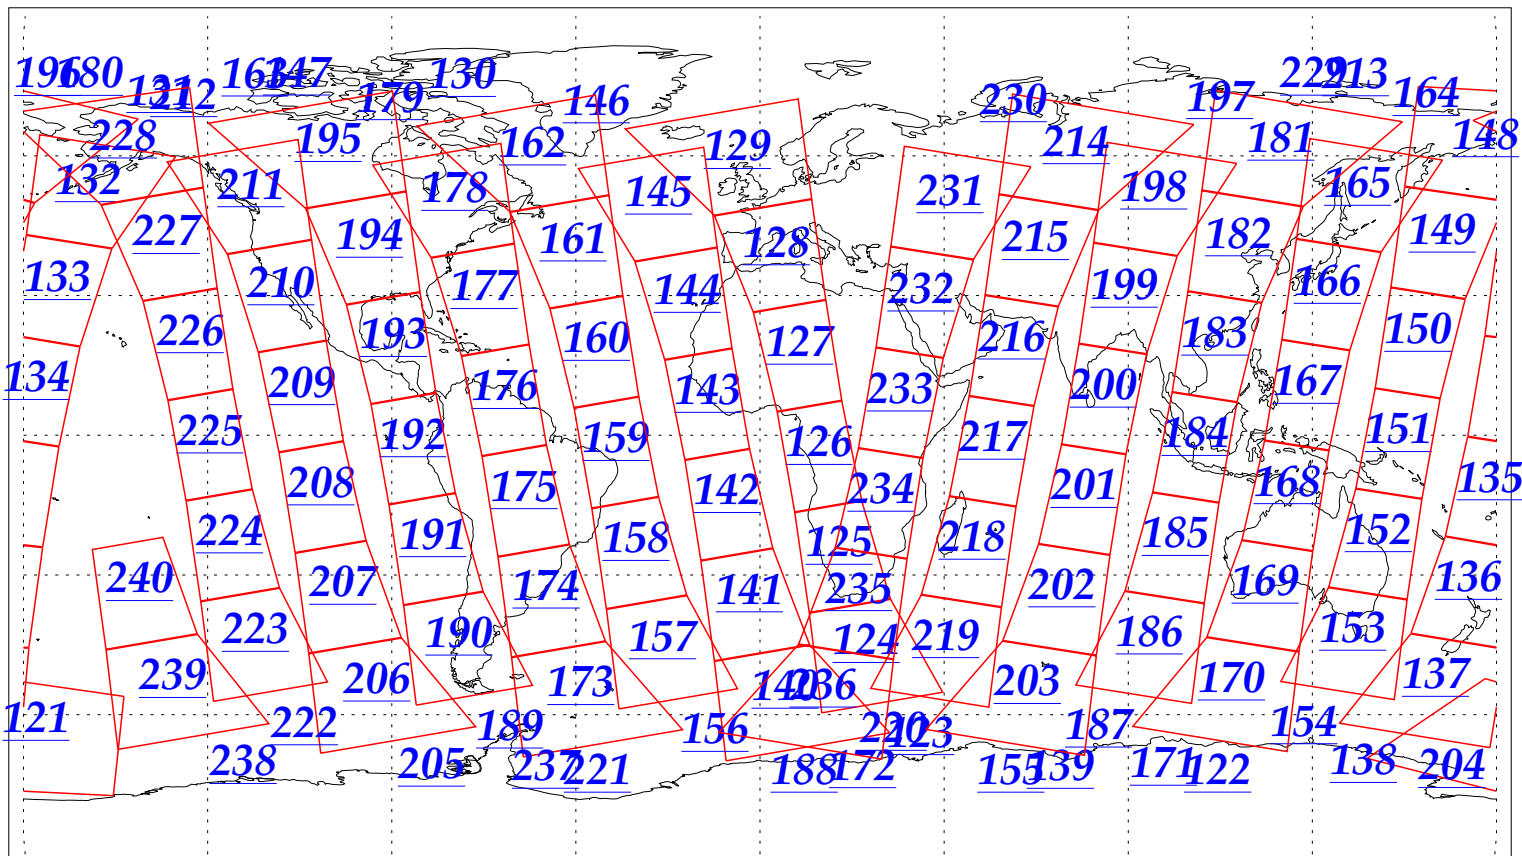

L1B Availability
AMSU Granules: 240
HSB Granules: 240
AIRS Granules: 240

29 Sep 2002
DoY 272
Aqua Day 148
Granules: 1 to 120

Granules: 121 to 240

Legend: AMSU Available, HSB Available, AIRS Available

L1B Availability
AMSU Granules: 240
HSB Granules: 240
AIRS Granules: 240

29 Sep 2002
DoY 272
Aqua Day 148

Ascending Granules

Descending Granules

Legend: AMSU Available, HSB Available, AIRS Available