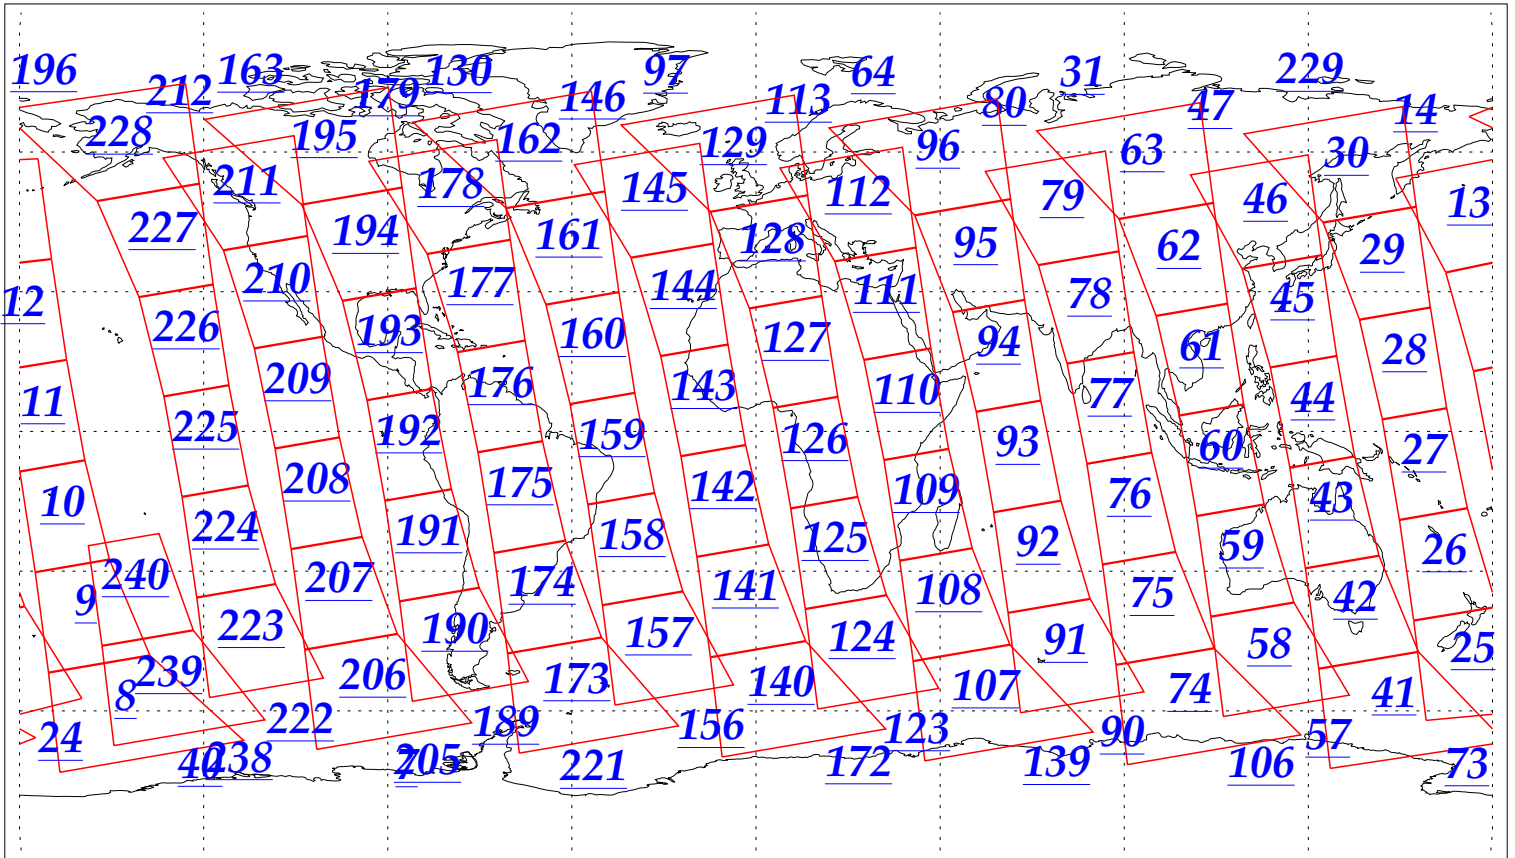

L1B Availability
AMSU Granules: 240
HSB Granules: 240
AIRS Granules: 240

29 Sep 2002
DoY 272
Aqua Day 148
Granules: 1 to 120

Granules: 121 to 240

Legend: AMSU Available, HSB Available, AIRS Available

L1B Availability
AMSU Granules: 240
HSB Granules: 240
AIRS Granules: 240

29 Sep 2002
DoY 272
Aqua Day 148

Ascending Granules

Descending Granules

Legend: AMSU Available, HSB Available, AIRS Available