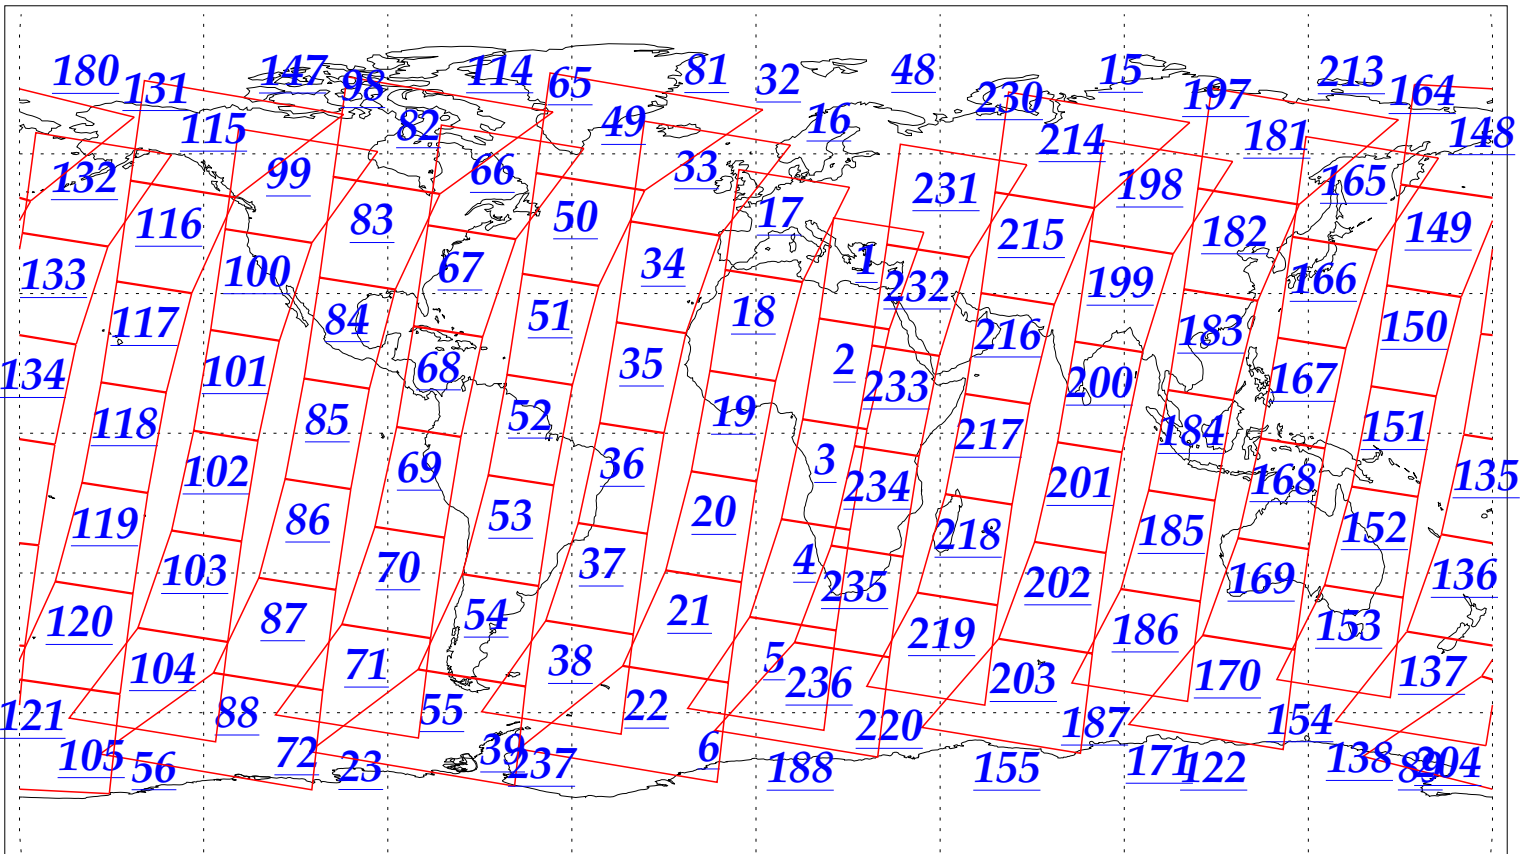

L1B Availability
AMSU Granules: 240
HSB Granules: 240
AIRS Granules: 240

29 Sep 2002
DoY 272
Aqua Day 148
Granules: 1 to 120

Granules: 121 to 240

Legend: AMSU Available, HSB Available, AIRS Available

L1B Availability
AMSU Granules: 240
HSB Granules: 240
AIRS Granules: 240

29 Sep 2002
DoY 272
Aqua Day 148

Ascending Granules

Descending Granules

Legend: AMSU Available, HSB Available, AIRS Available