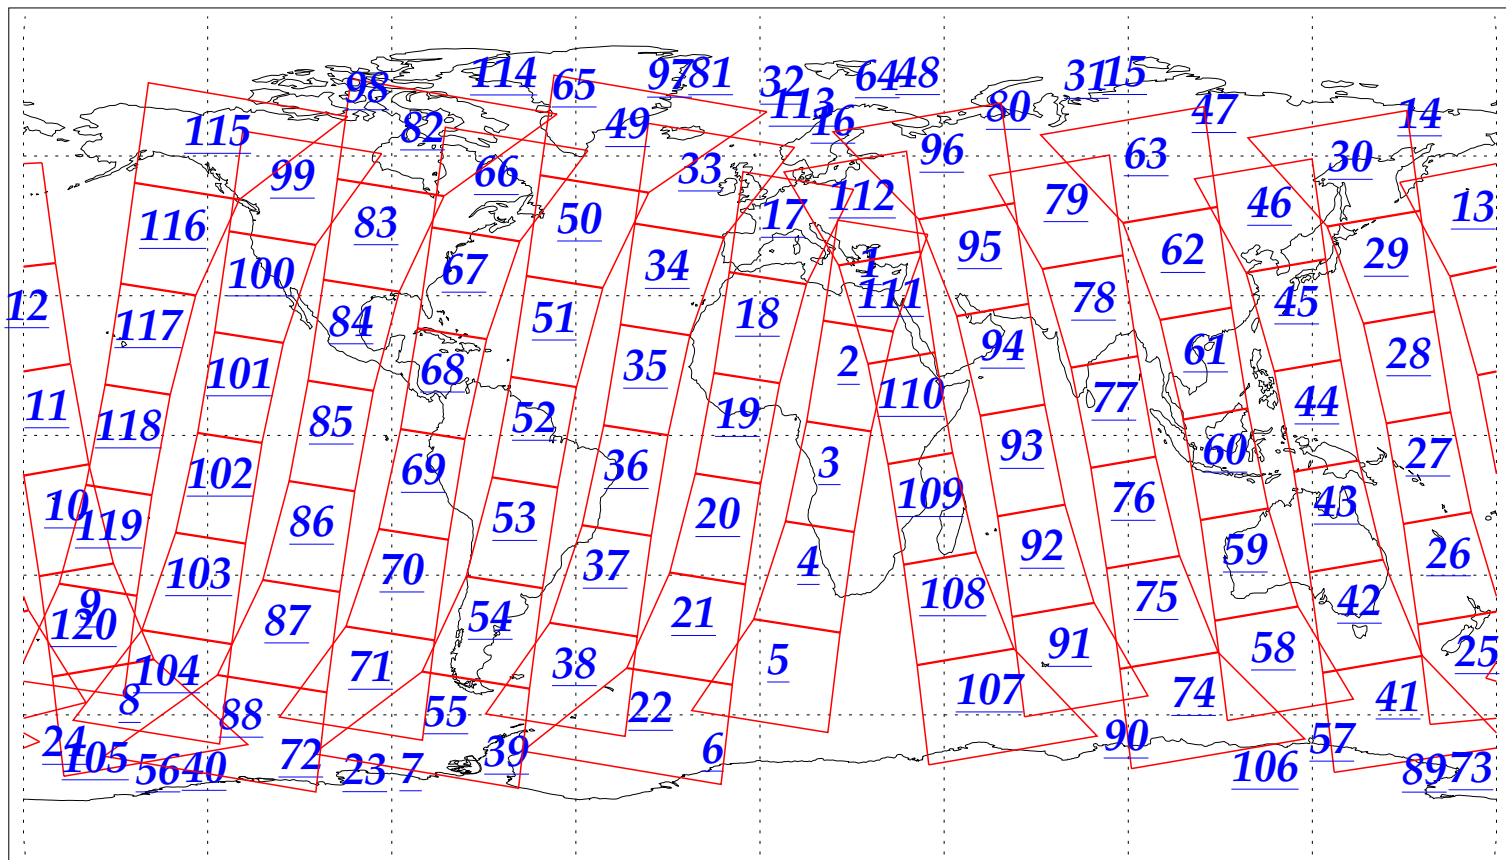

L1B Availability
AMSU Granules: 240
HSB Granules: 240
AIRS Granules: 240

29 Sep 2002
DoY 272
Aqua Day 148
Granules: 1 to 120

Granules: 121 to 240

Legend: AMSU Available, HSB Available, AIRS Available

L1B Availability
AMSU Granules: 240
HSB Granules: 240
AIRS Granules: 240

29 Sep 2002
DoY 272
Aqua Day 148

Ascending Granules

Descending Granules

Legend: AMSU Available, HSB Available, AIRS Available