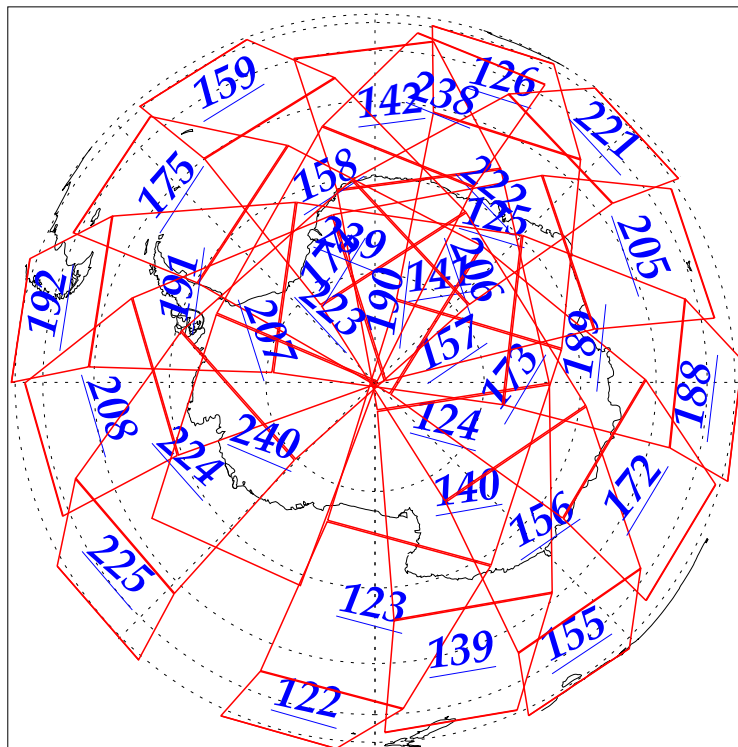

L1B Availability
AMSU Granules: 240
HSB Granules: 240
AIRS Granules: 240

27 Sep 2002
DoY 270
Aqua Day 146
Granules: 1 to 120

Granules: 121 to 240

Legend: AMSU Available, HSB Available, AIRS Available

L1B Availability
AMSU Granules: 240
HSB Granules: 240
AIRS Granules: 240

27 Sep 2002
DoY 270
Aqua Day 146

Ascending Granules

Descending Granules

Legend: AMSU Available, HSB Available, AIRS Available

L1B Availability
 AMSU Granules: 240
 HSB Granules: 240
 AIRS Granules: 240

27 Sep 2002
 DoY 270
 Aqua Day 146

Northern Hemisphere Granules

Southern Hemisphere Granules

Legend: AMSU Available, HSB Available, **AIRS Available**