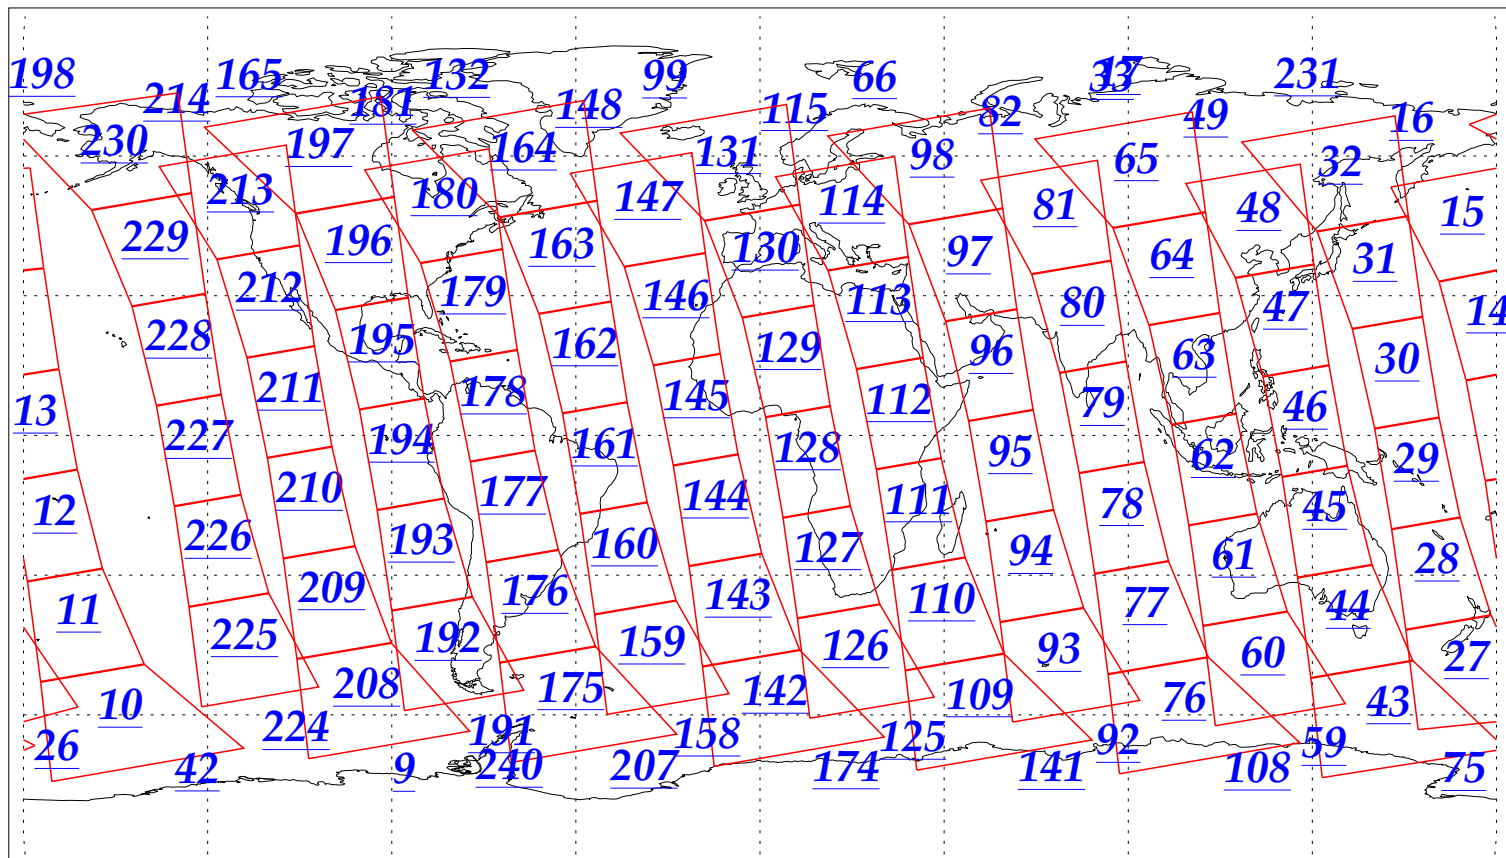

L1B Availability
AMSU Granules: 240
HSB Granules: 240
AIRS Granules: 240

27 Sep 2002
DoY 270
Aqua Day 146
Granules: 1 to 120

Granules: 121 to 240

Legend: AMSU Available, HSB Available, AIRS Available

L1B Availability
AMSU Granules: 240
HSB Granules: 240
AIRS Granules: 240

27 Sep 2002
DoY 270
Aqua Day 146

Ascending Granules

Descending Granules

Legend: AMSU Available, HSB Available, AIRS Available

L1B Availability
 AMSU Granules: 240
 HSB Granules: 240
 AIRS Granules: 240

27 Sep 2002
 DoY 270
 Aqua Day 146

Northern Hemisphere Granules

Southern Hemisphere Granules

Legend: AMSU Available, HSB Available, **AIRS Available**