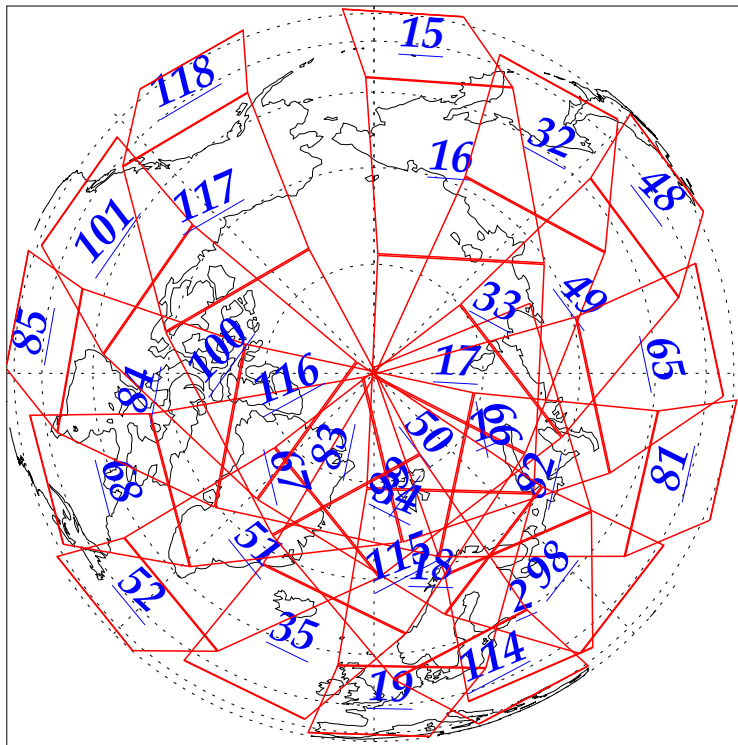

L1B Availability
AMSU Granules: 240
HSB Granules: 240
AIRS Granules: 240

27 Sep 2002
DoY 270
Aqua Day 146
Granules: 1 to 120

Granules: 121 to 240

Legend: AMSU Available, HSB Available, AIRS Available

L1B Availability
AMSU Granules: 240
HSB Granules: 240
AIRS Granules: 240

27 Sep 2002
DoY 270
Aqua Day 146

Ascending Granules

Descending Granules

Legend: AMSU Available, HSB Available, AIRS Available

L1B Availability
 AMSU Granules: 240
 HSB Granules: 240
 AIRS Granules: 240

27 Sep 2002
 DoY 270
 Aqua Day 146

Northern Hemisphere Granules

Southern Hemisphere Granules

Legend: AMSU Available, HSB Available, **AIRS Available**