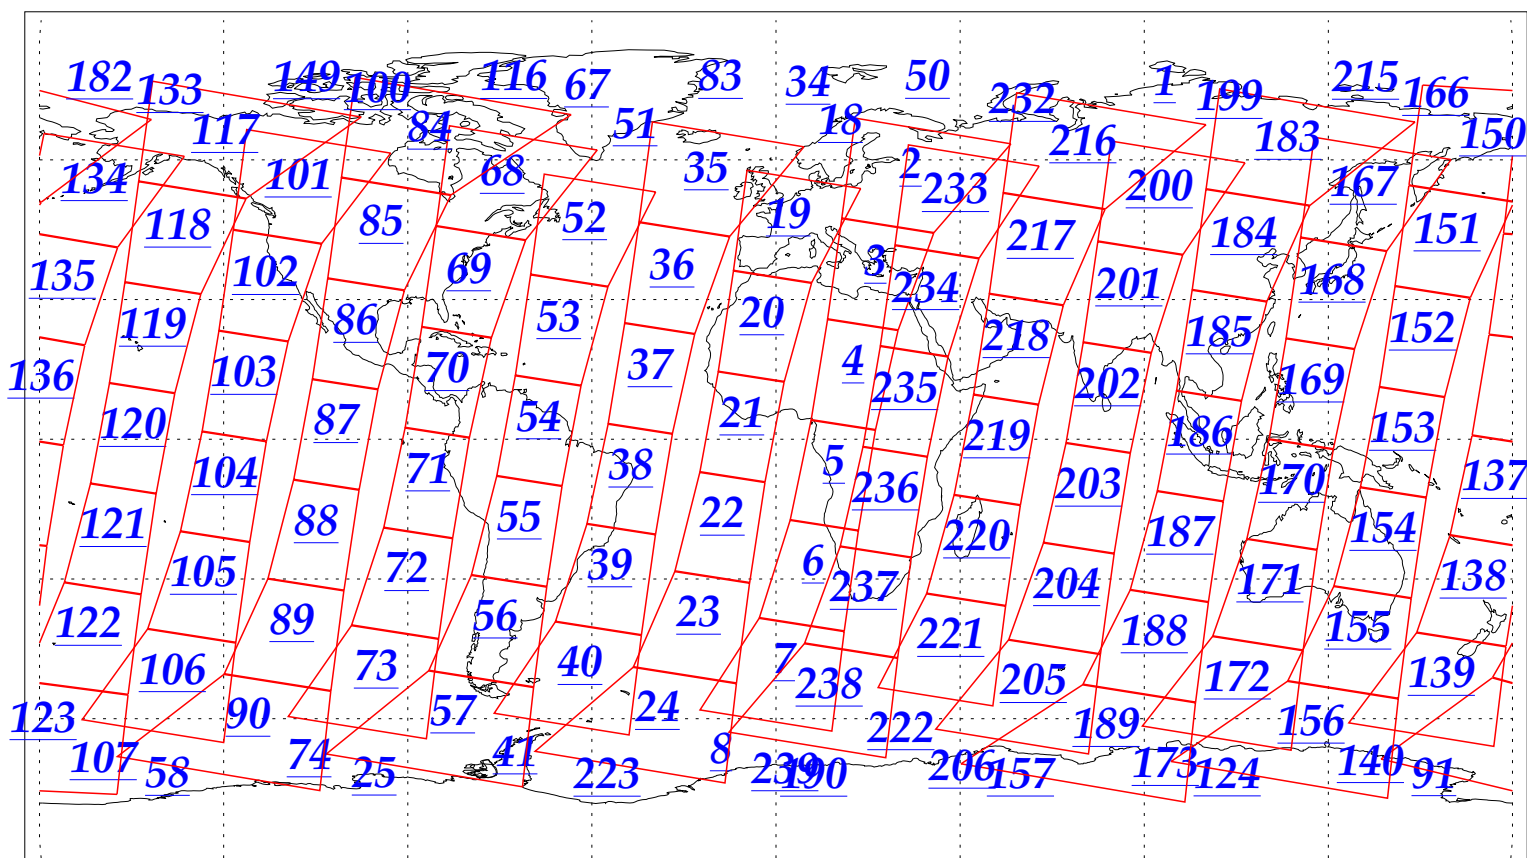

L1B Availability
AMSU Granules: 240
HSB Granules: 240
AIRS Granules: 240

27 Sep 2002
DoY 270
Aqua Day 146
Granules: 1 to 120

Granules: 121 to 240

Legend: AMSU Available, HSB Available, AIRS Available

L1B Availability
AMSU Granules: 240
HSB Granules: 240
AIRS Granules: 240

27 Sep 2002
DoY 270
Aqua Day 146

Ascending Granules

Descending Granules

Legend: AMSU Available, HSB Available, AIRS Available

L1B Availability
 AMSU Granules: 240
 HSB Granules: 240
 AIRS Granules: 240

27 Sep 2002
 DoY 270
 Aqua Day 146

Northern Hemisphere Granules

Southern Hemisphere Granules

Legend: AMSU Available, HSB Available, **AIRS Available**