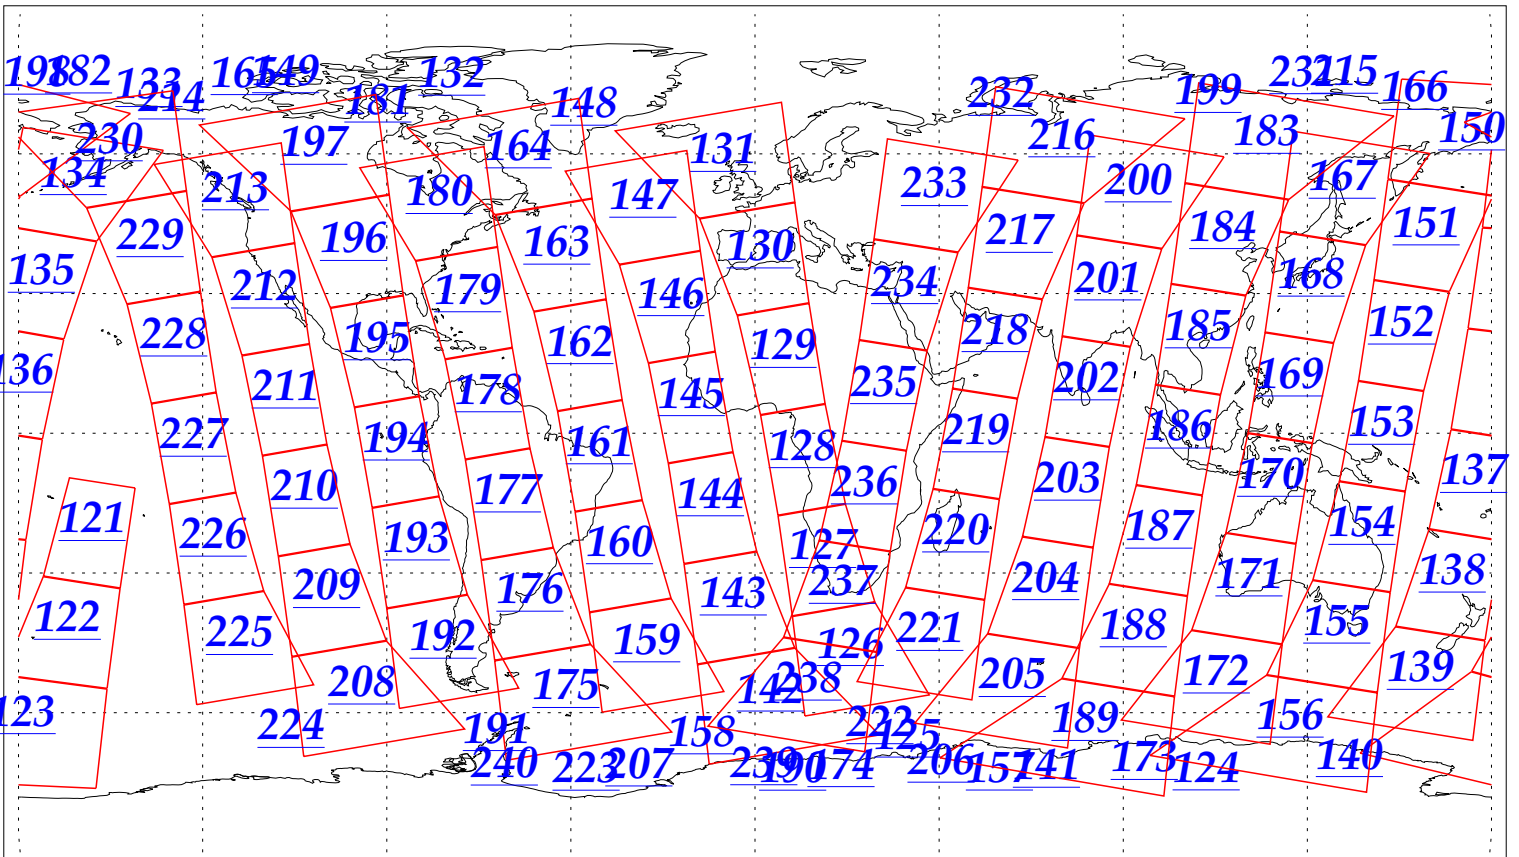

L1B Availability
AMSU Granules: 240
HSB Granules: 240
AIRS Granules: 240

27 Sep 2002
DoY 270
Aqua Day 146
Granules: 1 to 120

Granules: 121 to 240

Legend: AMSU Available, HSB Available, AIRS Available

L1B Availability
AMSU Granules: 240
HSB Granules: 240
AIRS Granules: 240

27 Sep 2002
DoY 270
Aqua Day 146

Ascending Granules

Descending Granules

Legend: AMSU Available, HSB Available, AIRS Available

L1B Availability
 AMSU Granules: 240
 HSB Granules: 240
 AIRS Granules: 240

27 Sep 2002
 DoY 270
 Aqua Day 146

Northern Hemisphere Granules

Southern Hemisphere Granules

Legend: AMSU Available, HSB Available, **AIRS Available**