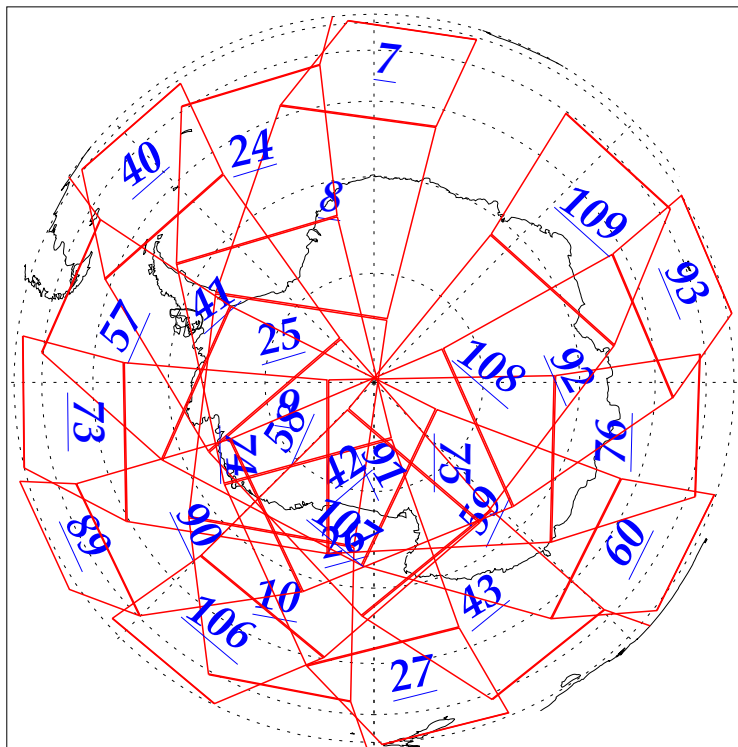

L1B Availability
AMSU Granules: 240
HSB Granules: 240
AIRS Granules: 240

27 Sep 2002
DoY 270
Aqua Day 146
Granules: 1 to 120

Granules: 121 to 240

Legend: AMSU Available, HSB Available, AIRS Available

L1B Availability
AMSU Granules: 240
HSB Granules: 240
AIRS Granules: 240

27 Sep 2002
DoY 270
Aqua Day 146

Ascending Granules

Descending Granules

Legend: AMSU Available, HSB Available, AIRS Available

L1B Availability
 AMSU Granules: 240
 HSB Granules: 240
 AIRS Granules: 240

27 Sep 2002
 DoY 270
 Aqua Day 146

Northern Hemisphere Granules

Southern Hemisphere Granules

Legend: AMSU Available, HSB Available, **AIRS Available**