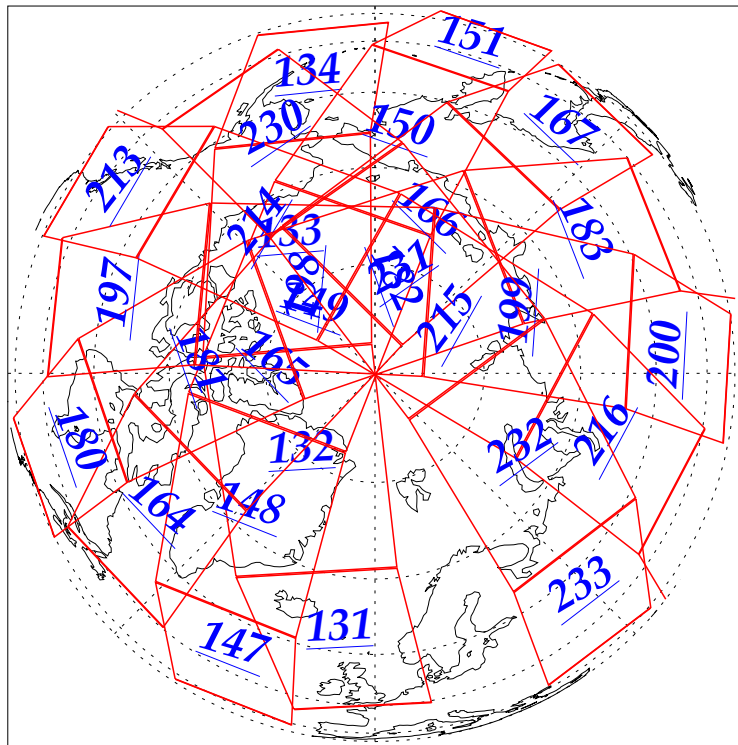

L1B Availability
AMSU Granules: 240
HSB Granules: 240
AIRS Granules: 240

27 Sep 2002
DoY 270
Aqua Day 146
Granules: 1 to 120

Granules: 121 to 240

Legend: AMSU Available, HSB Available, AIRS Available

L1B Availability
AMSU Granules: 240
HSB Granules: 240
AIRS Granules: 240

27 Sep 2002
DoY 270
Aqua Day 146

Ascending Granules

Descending Granules

Legend: AMSU Available, HSB Available, AIRS Available

L1B Availability
 AMSU Granules: 240
 HSB Granules: 240
 AIRS Granules: 240

27 Sep 2002
 DoY 270
 Aqua Day 146

Northern Hemisphere Granules

Southern Hemisphere Granules

Legend: AMSU Available, HSB Available, **AIRS Available**