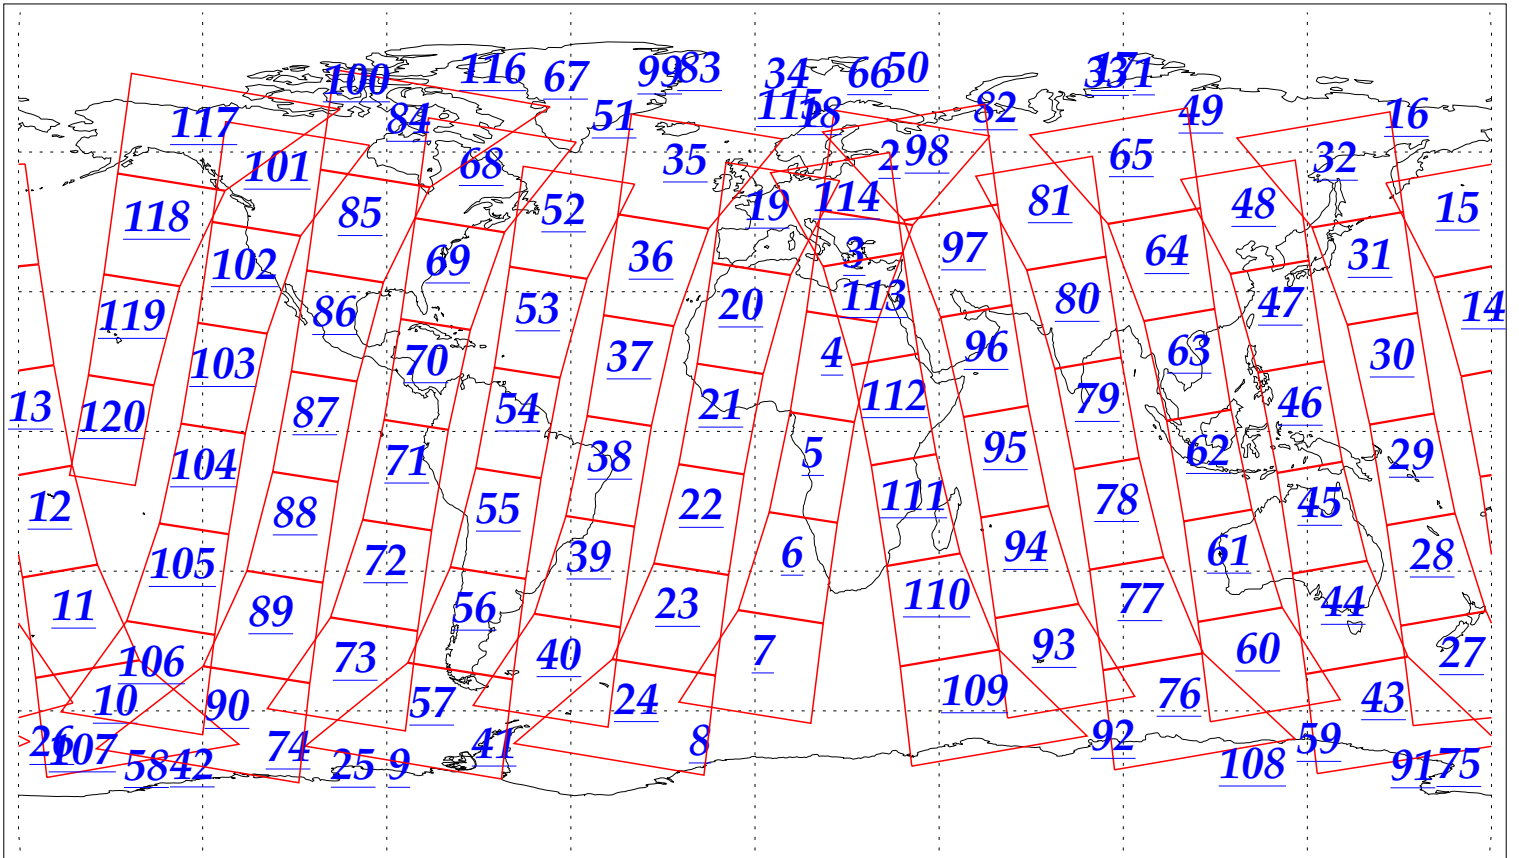

L1B Availability
AMSU Granules: 240
HSB Granules: 240
AIRS Granules: 240

27 Sep 2002
DoY 270
Aqua Day 146
Granules: 1 to 120

Granules: 121 to 240

Legend: AMSU Available, HSB Available, AIRS Available

L1B Availability
AMSU Granules: 240
HSB Granules: 240
AIRS Granules: 240

27 Sep 2002
DoY 270
Aqua Day 146

Ascending Granules

Descending Granules

Legend: AMSU Available, HSB Available, AIRS Available

L1B Availability
 AMSU Granules: 240
 HSB Granules: 240
 AIRS Granules: 240

27 Sep 2002
 DoY 270
 Aqua Day 146

Northern Hemisphere Granules

Southern Hemisphere Granules

Legend: AMSU Available, HSB Available, **AIRS Available**