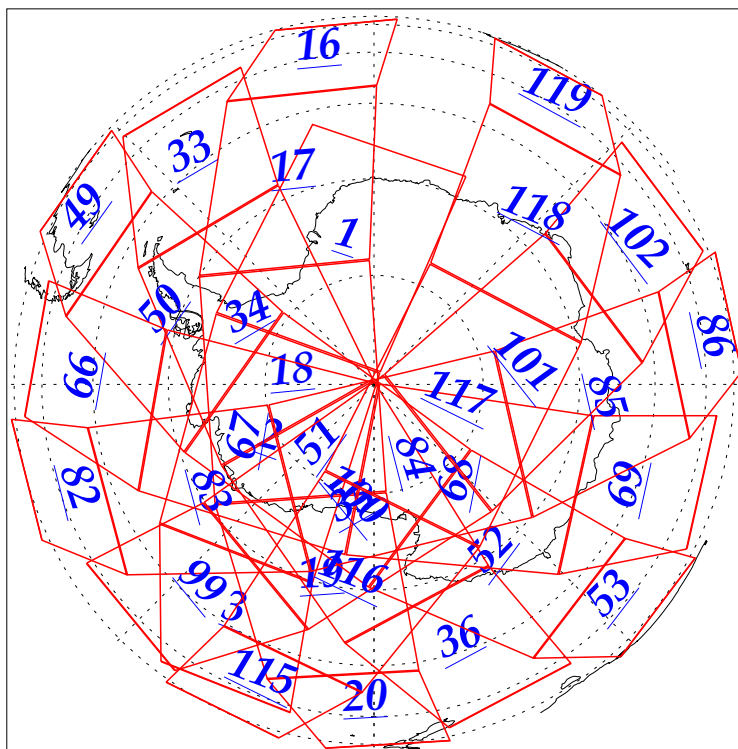

L1B Availability
AMSU Granules: 240
HSB Granules: 240
AIRS Granules: 240

26 Sep 2002
DoY 269
Aqua Day 145
Granules: 1 to 120

Granules: 121 to 240

Legend: AMSU Available, HSB Available, AIRS Available

L1B Availability
AMSU Granules: 240
HSB Granules: 240
AIRS Granules: 240

26 Sep 2002
DoY 269
Aqua Day 145

Ascending Granules

Descending Granules

Legend: AMSU Available, HSB Available, AIRS Available

L1B Availability
 AMSU Granules: 240
 HSB Granules: 240
 AIRS Granules: 240

26 Sep 2002
 DoY 269
 Aqua Day 145

Northern Hemisphere Granules

Southern Hemisphere Granules

Legend: AMSU Available, HSB Available, AIRS Available