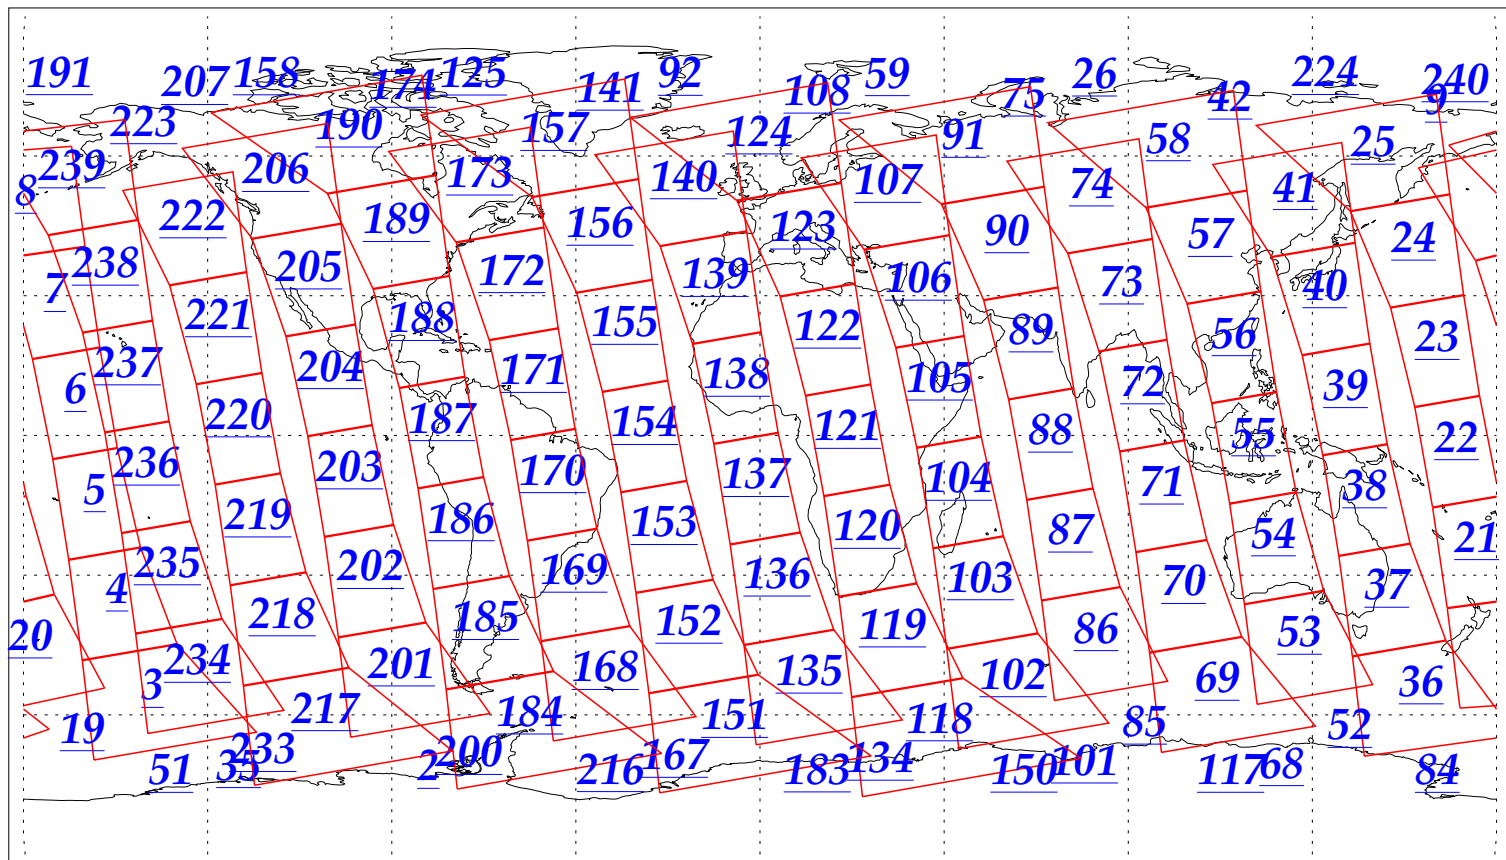

L1B Availability
AMSU Granules: 240
HSB Granules: 240
AIRS Granules: 240

26 Sep 2002
DoY 269
Aqua Day 145
Granules: 1 to 120

Granules: 121 to 240

Legend: AMSU Available, HSB Available, AIRS Available

L1B Availability
AMSU Granules: 240
HSB Granules: 240
AIRS Granules: 240

26 Sep 2002
DoY 269
Aqua Day 145

Ascending Granules

Descending Granules

Legend: AMSU Available, HSB Available, AIRS Available

L1B Availability
 AMSU Granules: 240
 HSB Granules: 240
 AIRS Granules: 240

26 Sep 2002
 DoY 269
 Aqua Day 145

Northern Hemisphere Granules

Southern Hemisphere Granules

Legend: AMSU Available, HSB Available, AIRS Available