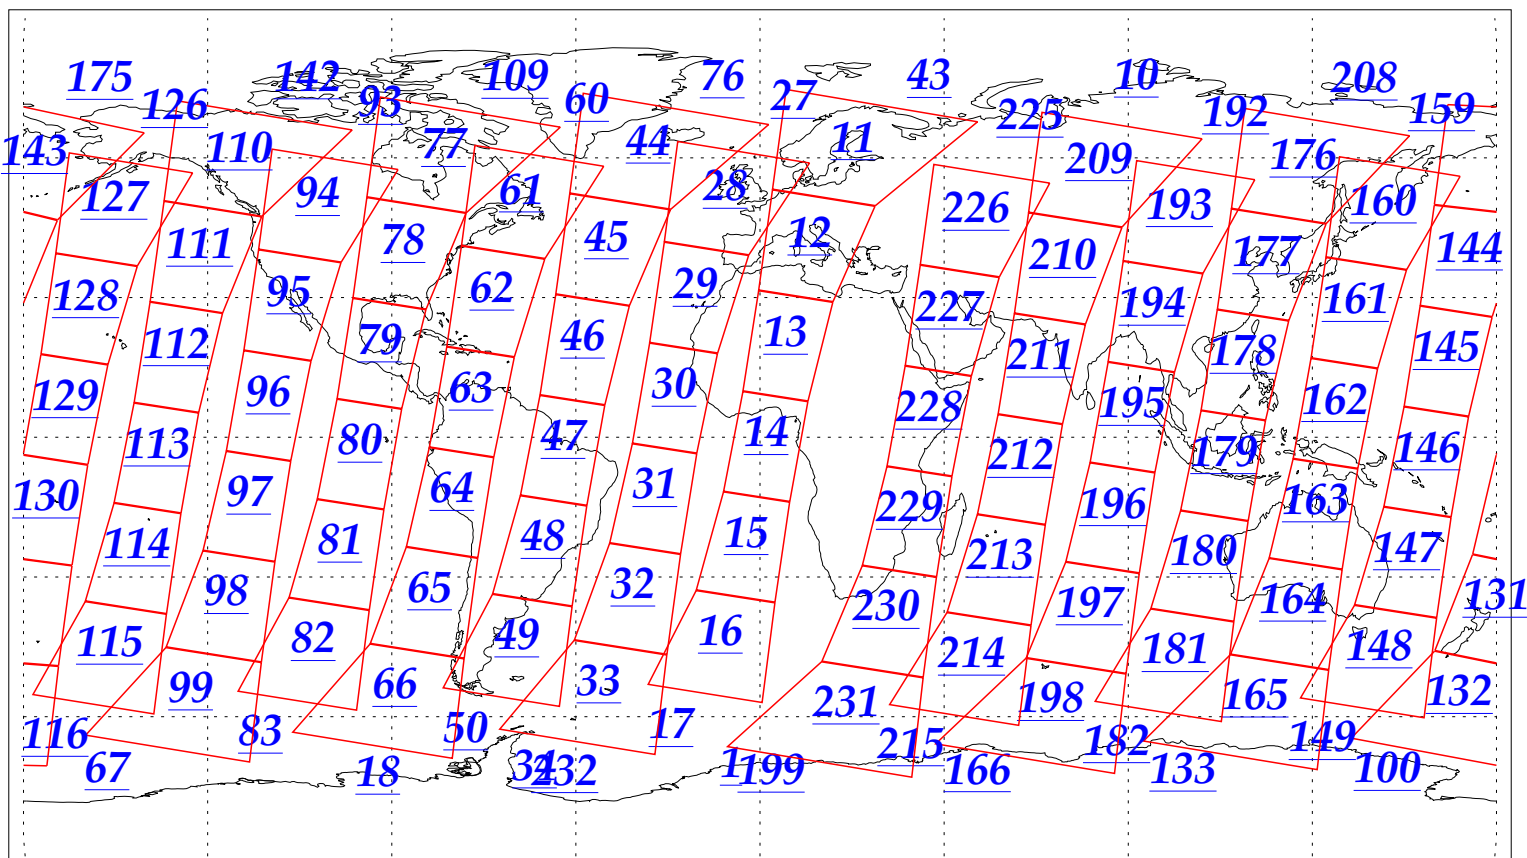

L1B Availability
AMSU Granules: 240
HSB Granules: 240
AIRS Granules: 240

26 Sep 2002
DoY 269
Aqua Day 145
Granules: 1 to 120

Granules: 121 to 240

Legend: AMSU Available, HSB Available, AIRS Available

L1B Availability
AMSU Granules: 240
HSB Granules: 240
AIRS Granules: 240

26 Sep 2002
DoY 269
Aqua Day 145

Ascending Granules

Descending Granules

Legend: AMSU Available, HSB Available, AIRS Available

L1B Availability
 AMSU Granules: 240
 HSB Granules: 240
 AIRS Granules: 240

26 Sep 2002
 DoY 269
 Aqua Day 145

Northern Hemisphere Granules

Southern Hemisphere Granules

Legend: AMSU Available, HSB Available, AIRS Available