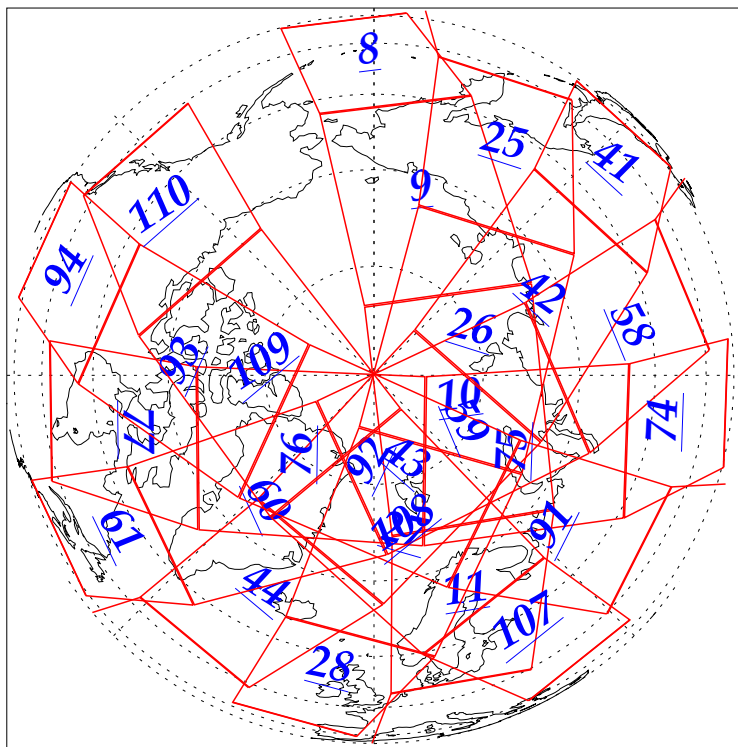

L1B Availability
AMSU Granules: 240
HSB Granules: 240
AIRS Granules: 240

26 Sep 2002
DoY 269
Aqua Day 145
Granules: 1 to 120

Granules: 121 to 240

Legend: AMSU Available, HSB Available, AIRS Available

L1B Availability
AMSU Granules: 240
HSB Granules: 240
AIRS Granules: 240

26 Sep 2002
DoY 269
Aqua Day 145

Ascending Granules

Descending Granules

Legend: AMSU Available, HSB Available, AIRS Available

L1B Availability
 AMSU Granules: 240
 HSB Granules: 240
 AIRS Granules: 240

26 Sep 2002
 DoY 269
 Aqua Day 145

Northern Hemisphere Granules

Southern Hemisphere Granules

Legend: AMSU Available, HSB Available, AIRS Available