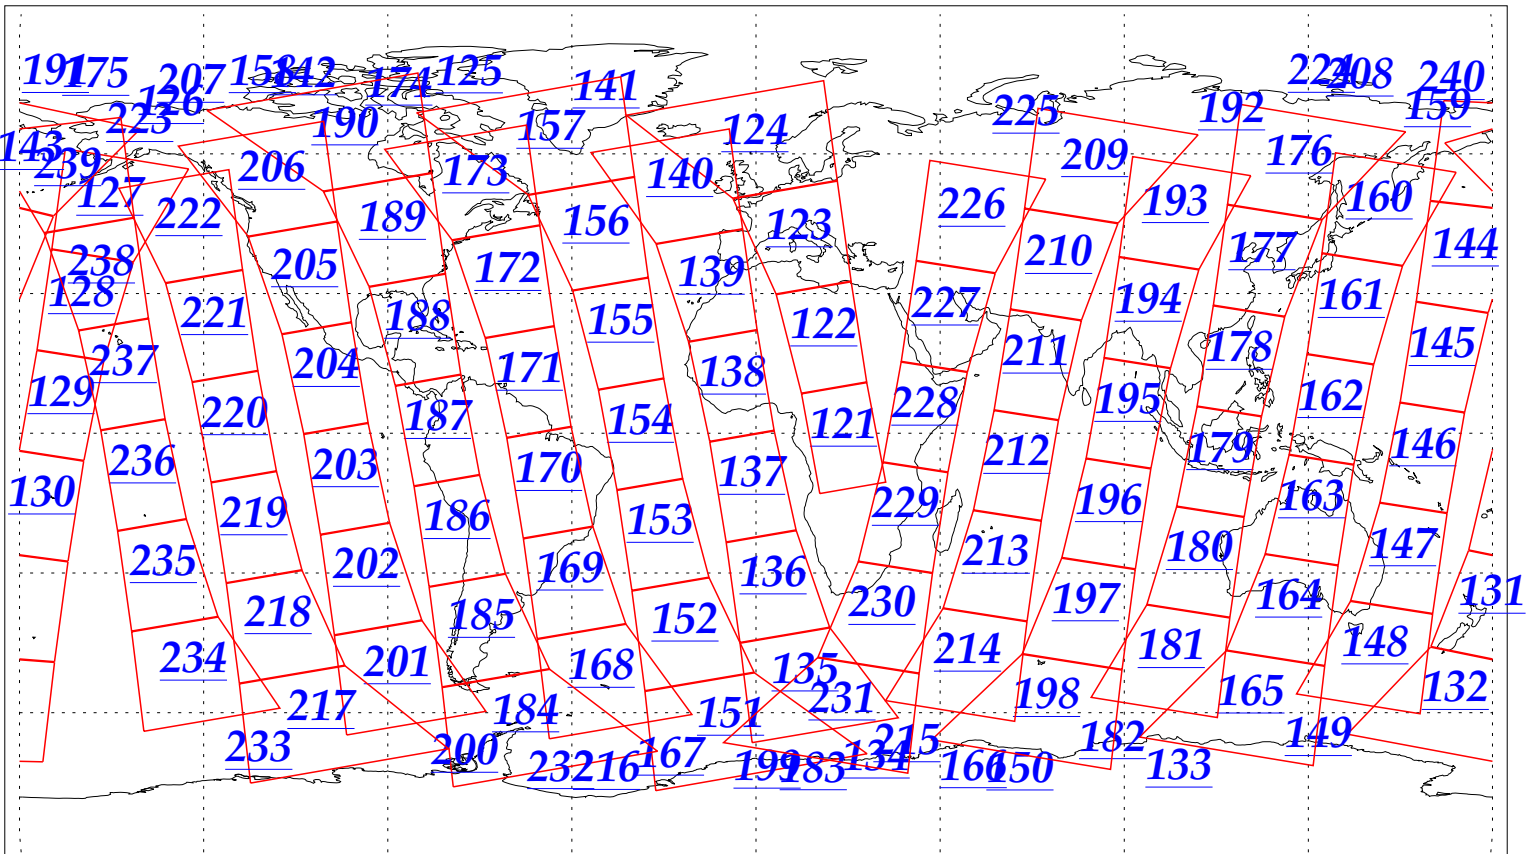

L1B Availability
AMSU Granules: 240
HSB Granules: 240
AIRS Granules: 240

26 Sep 2002
DoY 269
Aqua Day 145
Granules: 1 to 120

Granules: 121 to 240

Legend: AMSU Available, HSB Available, AIRS Available

L1B Availability
AMSU Granules: 240
HSB Granules: 240
AIRS Granules: 240

26 Sep 2002
DoY 269
Aqua Day 145

Ascending Granules

Descending Granules

Legend: AMSU Available, HSB Available, AIRS Available

L1B Availability
 AMSU Granules: 240
 HSB Granules: 240
 AIRS Granules: 240

26 Sep 2002
 DoY 269
 Aqua Day 145

Northern Hemisphere Granules

Southern Hemisphere Granules

Legend: AMSU Available, HSB Available, AIRS Available