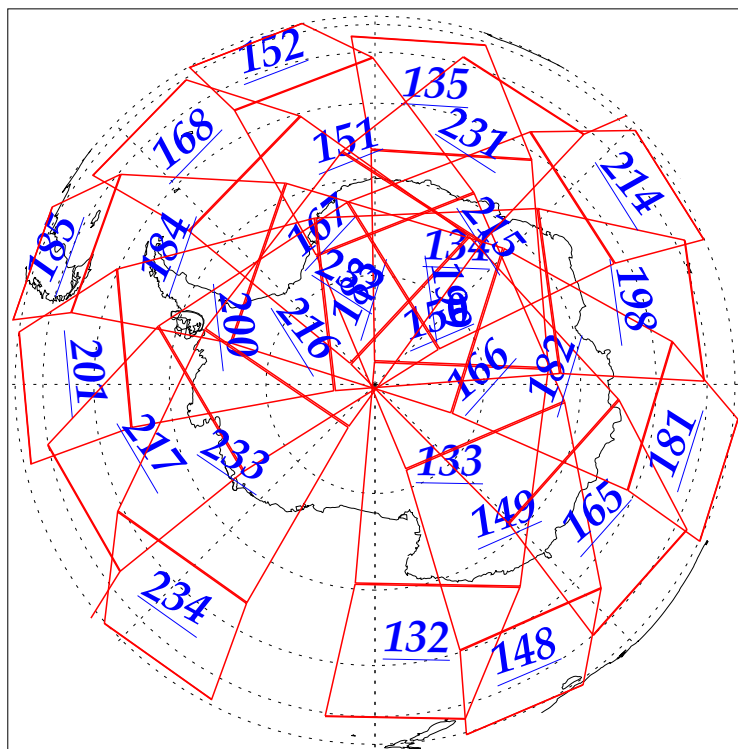

L1B Availability
AMSU Granules: 240
HSB Granules: 240
AIRS Granules: 240

26 Sep 2002
DoY 269
Aqua Day 145
Granules: 1 to 120

Granules: 121 to 240

Legend: AMSU Available, HSB Available, AIRS Available

L1B Availability
AMSU Granules: 240
HSB Granules: 240
AIRS Granules: 240

26 Sep 2002
DoY 269
Aqua Day 145

Ascending Granules

Descending Granules

Legend: AMSU Available, HSB Available, AIRS Available

L1B Availability
 AMSU Granules: 240
 HSB Granules: 240
 AIRS Granules: 240

26 Sep 2002
 DoY 269
 Aqua Day 145

Northern Hemisphere Granules

Southern Hemisphere Granules

Legend: AMSU Available, HSB Available, AIRS Available