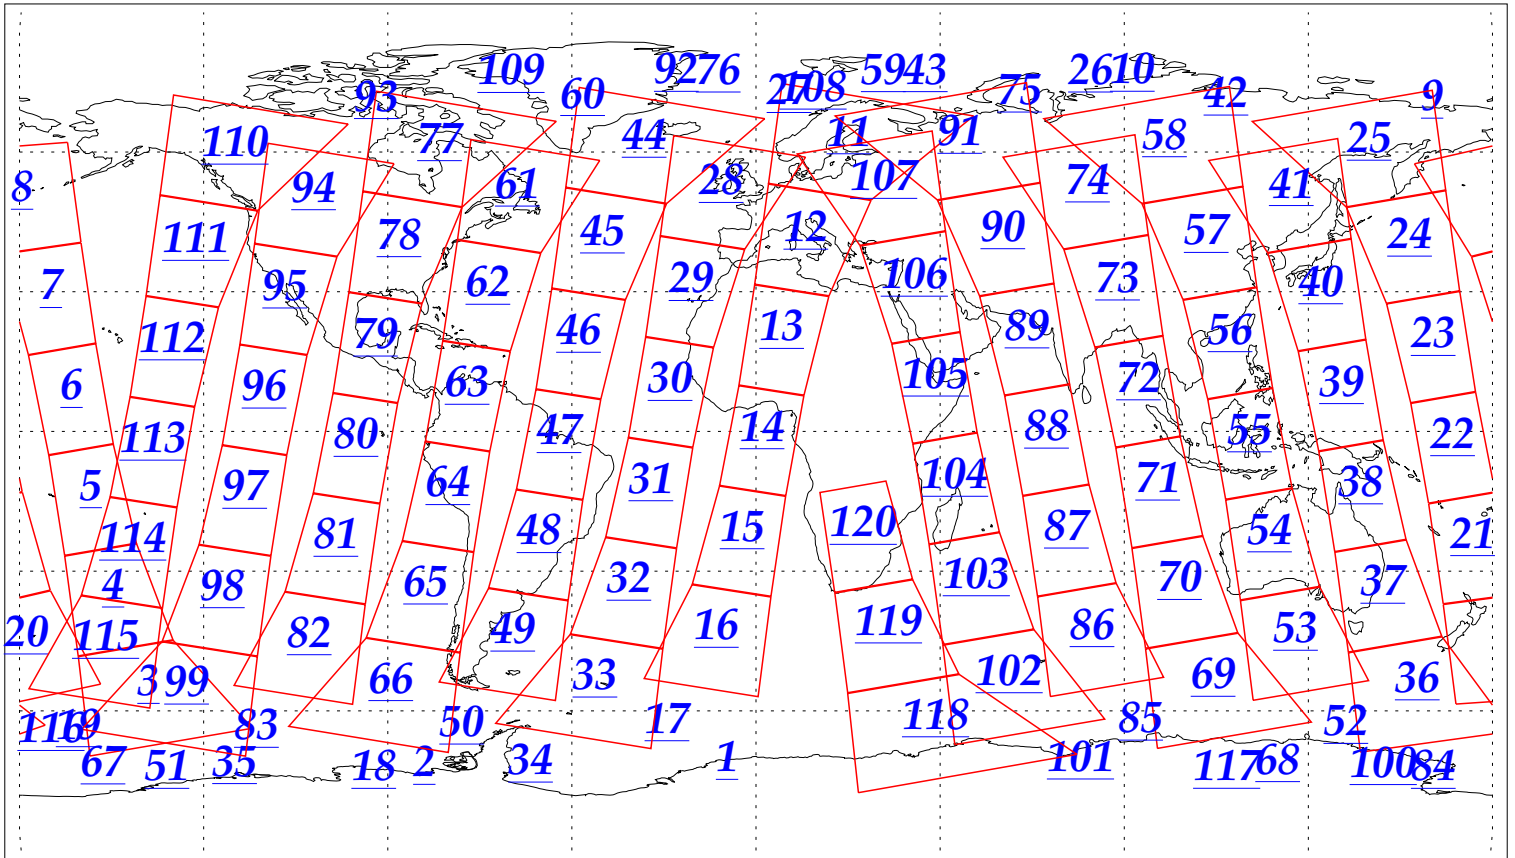

L1B Availability
AMSU Granules: 240
HSB Granules: 240
AIRS Granules: 240

26 Sep 2002
DoY 269
Aqua Day 145
Granules: 1 to 120

Granules: 121 to 240

Legend: AMSU Available, HSB Available, AIRS Available

L1B Availability
AMSU Granules: 240
HSB Granules: 240
AIRS Granules: 240

26 Sep 2002
DoY 269
Aqua Day 145

Ascending Granules

Descending Granules

Legend: AMSU Available, HSB Available, AIRS Available

L1B Availability
 AMSU Granules: 240
 HSB Granules: 240
 AIRS Granules: 240

26 Sep 2002
 DoY 269
 Aqua Day 145

Northern Hemisphere Granules

Southern Hemisphere Granules

Legend: AMSU Available, HSB Available, AIRS Available