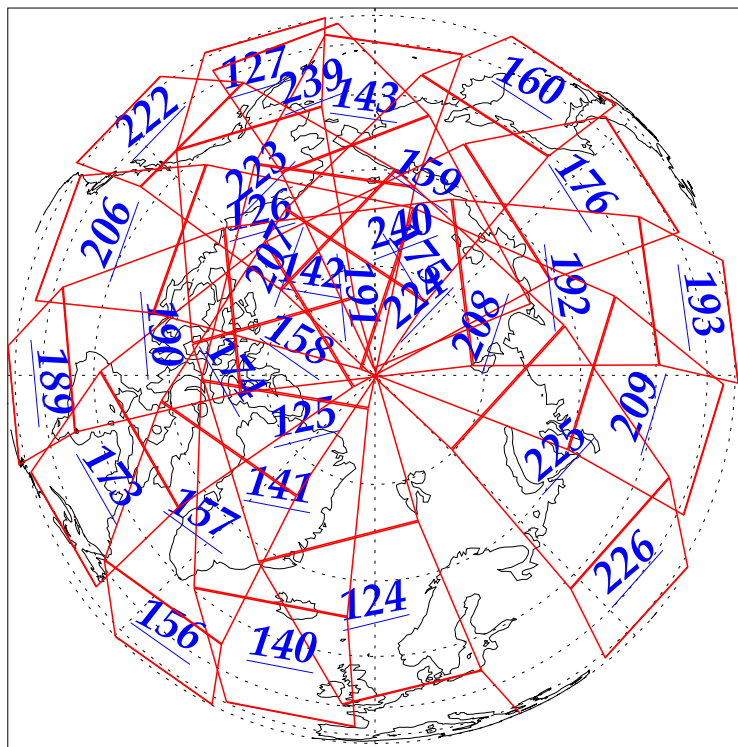

L1B Availability
AMSU Granules: 240
HSB Granules: 240
AIRS Granules: 240

26 Sep 2002
DoY 269
Aqua Day 145
Granules: 1 to 120

Granules: 121 to 240

Legend: AMSU Available, HSB Available, AIRS Available

L1B Availability
AMSU Granules: 240
HSB Granules: 240
AIRS Granules: 240

26 Sep 2002
DoY 269
Aqua Day 145

Ascending Granules

Descending Granules

Legend: AMSU Available, HSB Available, AIRS Available

L1B Availability
 AMSU Granules: 240
 HSB Granules: 240
 AIRS Granules: 240

26 Sep 2002
 DoY 269
 Aqua Day 145

Northern Hemisphere Granules

Southern Hemisphere Granules

Legend: AMSU Available, HSB Available, AIRS Available