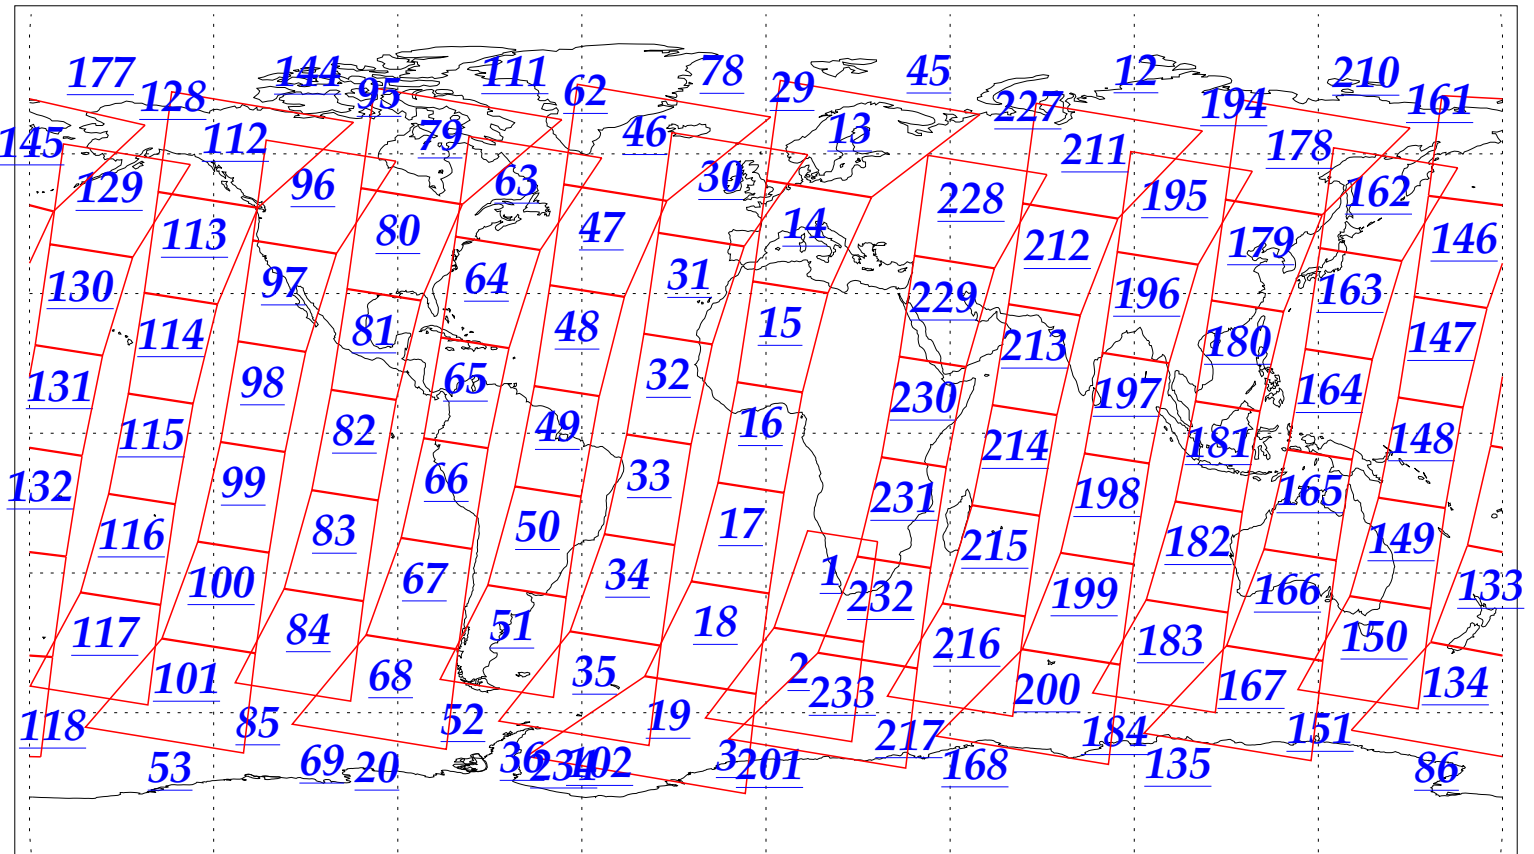

L1B Availability
AMSU Granules: 240
HSB Granules: 240
AIRS Granules: 240

24 Sep 2002
DoY 267
Aqua Day 143
Granules: 1 to 120

Granules: 121 to 240

Legend: AMSU Available, HSB Available, AIRS Available

L1B Availability
AMSU Granules: 240
HSB Granules: 240
AIRS Granules: 240

24 Sep 2002
DoY 267
Aqua Day 143

Ascending Granules

Descending Granules

Legend: AMSU Available, HSB Available, AIRS Available

L1B Availability
 AMSU Granules: 240
 HSB Granules: 240
 AIRS Granules: 240

24 Sep 2002
 DoY 267
 Aqua Day 143

Northern Hemisphere Granules

Southern Hemisphere Granules

Legend: AMSU Available, HSB Available, **AIRS Available**