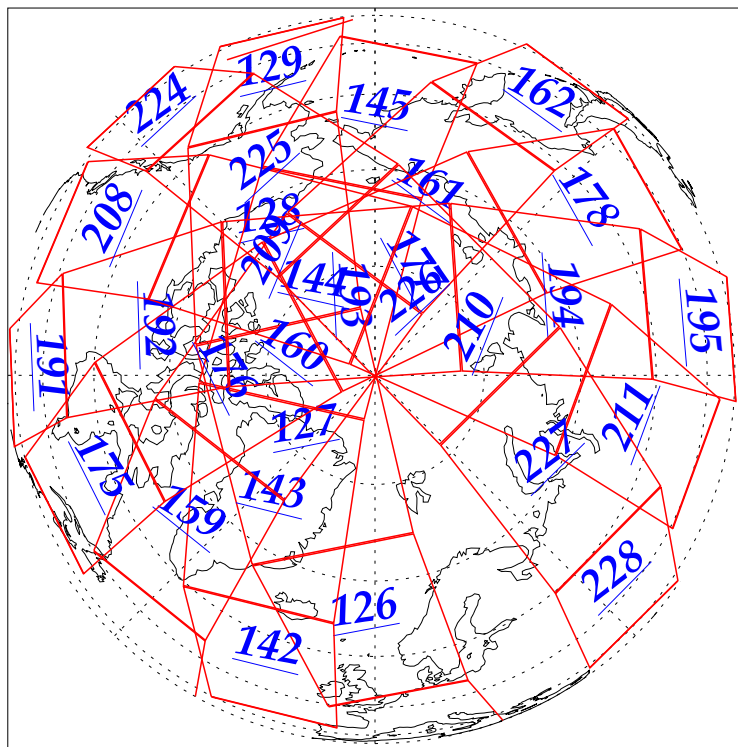

L1B Availability
AMSU Granules: 240
HSB Granules: 240
AIRS Granules: 240

24 Sep 2002
DoY 267
Aqua Day 143
Granules: 1 to 120

Granules: 121 to 240

Legend: AMSU Available, HSB Available, AIRS Available

L1B Availability
AMSU Granules: 240
HSB Granules: 240
AIRS Granules: 240

24 Sep 2002
DoY 267
Aqua Day 143

Ascending Granules

Descending Granules

Legend: AMSU Available, HSB Available, AIRS Available

L1B Availability
 AMSU Granules: 240
 HSB Granules: 240
 AIRS Granules: 240

24 Sep 2002
 DoY 267
 Aqua Day 143

Northern Hemisphere Granules

Southern Hemisphere Granules

Legend: AMSU Available, HSB Available, **AIRS Available**