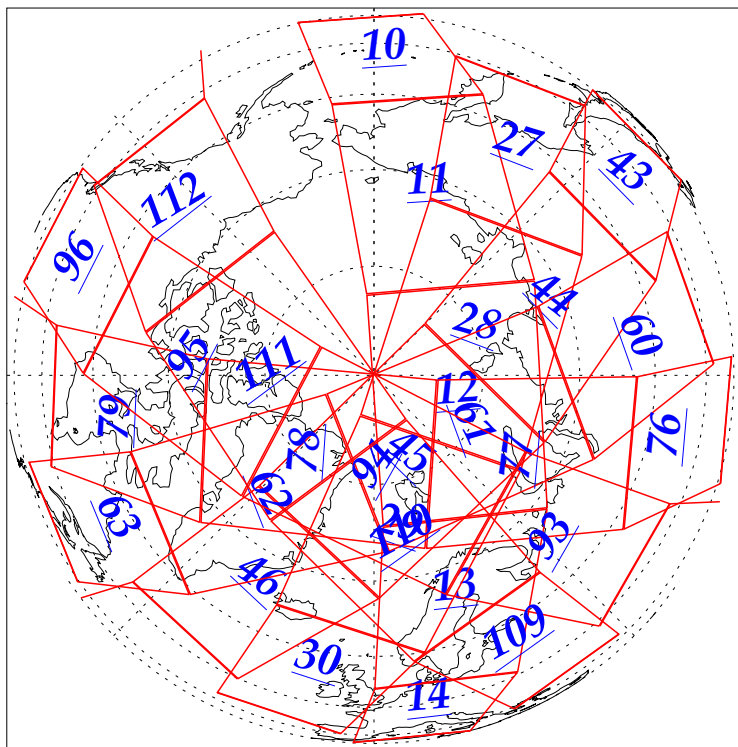

L1B Availability
AMSU Granules: 240
HSB Granules: 240
AIRS Granules: 240

24 Sep 2002
DoY 267
Aqua Day 143
Granules: 1 to 120

Granules: 121 to 240

Legend: AMSU Available, HSB Available, AIRS Available

L1B Availability
AMSU Granules: 240
HSB Granules: 240
AIRS Granules: 240

24 Sep 2002
DoY 267
Aqua Day 143

Ascending Granules

Descending Granules

Legend: AMSU Available, HSB Available, AIRS Available

L1B Availability
 AMSU Granules: 240
 HSB Granules: 240
 AIRS Granules: 240

24 Sep 2002
 DoY 267
 Aqua Day 143

Northern Hemisphere Granules

Southern Hemisphere Granules

Legend: AMSU Available, HSB Available, **AIRS Available**