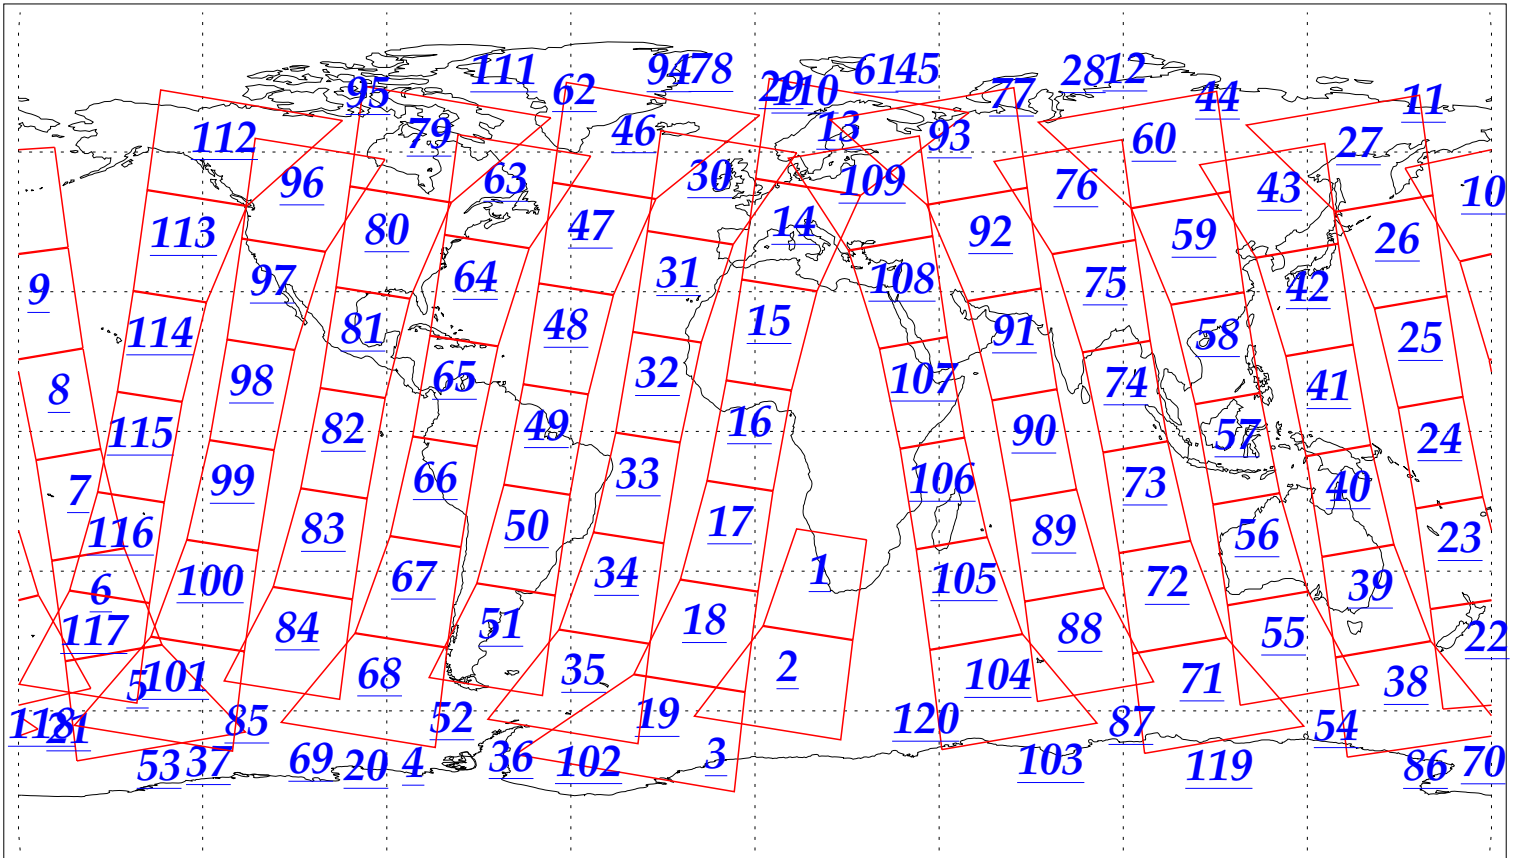

L1B Availability
AMSU Granules: 240
HSB Granules: 240
AIRS Granules: 240

24 Sep 2002
DoY 267
Aqua Day 143
Granules: 1 to 120

Granules: 121 to 240

Legend: AMSU Available, HSB Available, AIRS Available

L1B Availability
AMSU Granules: 240
HSB Granules: 240
AIRS Granules: 240

24 Sep 2002
DoY 267
Aqua Day 143

Ascending Granules

Descending Granules

Legend: AMSU Available, HSB Available, AIRS Available

L1B Availability
 AMSU Granules: 240
 HSB Granules: 240
 AIRS Granules: 240

24 Sep 2002
 DoY 267
 Aqua Day 143

Northern Hemisphere Granules

Southern Hemisphere Granules

Legend: AMSU Available, HSB Available, **AIRS Available**