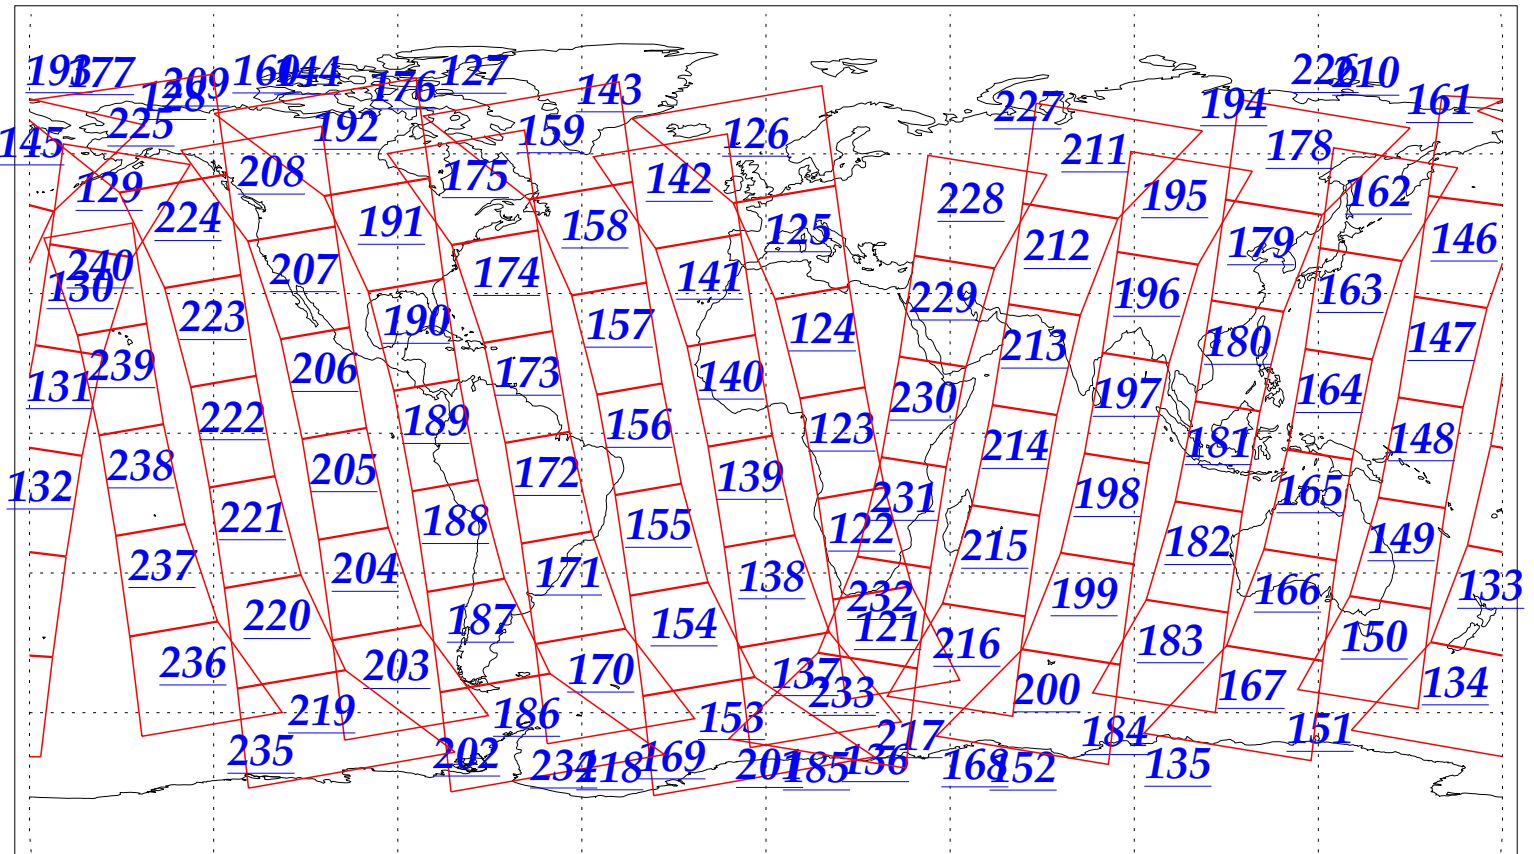

L1B Availability
AMSU Granules: 240
HSB Granules: 240
AIRS Granules: 240

24 Sep 2002
DoY 267
Aqua Day 143
Granules: 1 to 120

Granules: 121 to 240

Legend: AMSU Available, HSB Available, AIRS Available

L1B Availability
AMSU Granules: 240
HSB Granules: 240
AIRS Granules: 240

24 Sep 2002
DoY 267
Aqua Day 143

Ascending Granules

Descending Granules

Legend: AMSU Available, HSB Available, AIRS Available

L1B Availability
 AMSU Granules: 240
 HSB Granules: 240
 AIRS Granules: 240

24 Sep 2002
 DoY 267
 Aqua Day 143

Northern Hemisphere Granules

Southern Hemisphere Granules

Legend: AMSU Available, HSB Available, **AIRS Available**