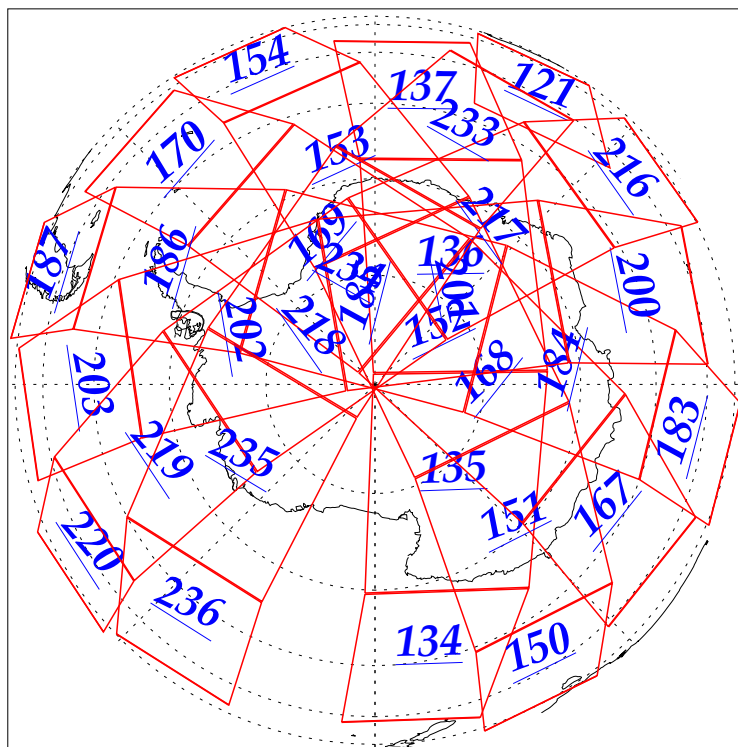

L1B Availability
AMSU Granules: 240
HSB Granules: 240
AIRS Granules: 240

24 Sep 2002
DoY 267
Aqua Day 143
Granules: 1 to 120

Granules: 121 to 240

Legend: AMSU Available, HSB Available, AIRS Available

L1B Availability
AMSU Granules: 240
HSB Granules: 240
AIRS Granules: 240

24 Sep 2002
DoY 267
Aqua Day 143

Ascending Granules

Descending Granules

Legend: AMSU Available, HSB Available, AIRS Available

L1B Availability
 AMSU Granules: 240
 HSB Granules: 240
 AIRS Granules: 240

24 Sep 2002
 DoY 267
 Aqua Day 143

Northern Hemisphere Granules

Southern Hemisphere Granules

Legend: AMSU Available, HSB Available, **AIRS Available**