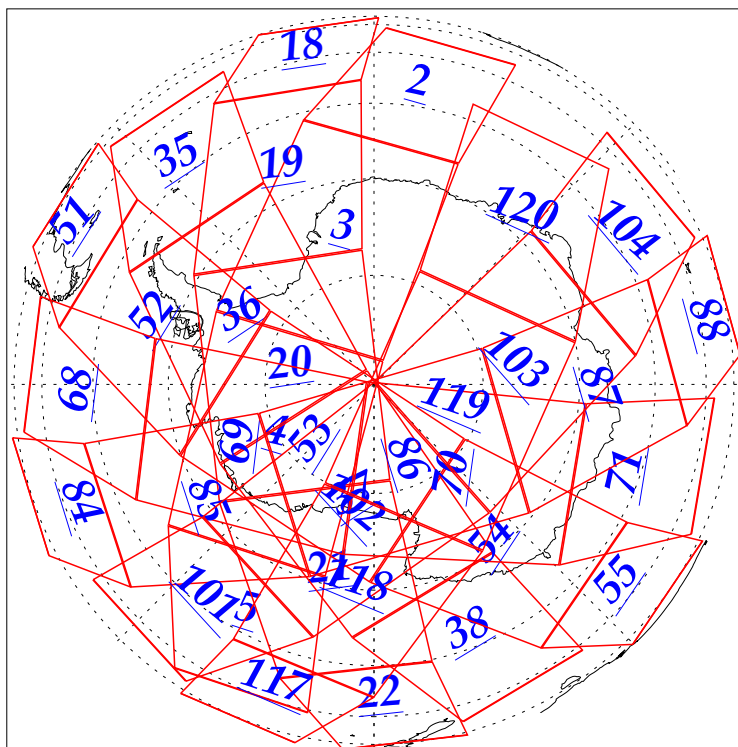

L1B Availability
AMSU Granules: 240
HSB Granules: 240
AIRS Granules: 240

24 Sep 2002
DoY 267
Aqua Day 143
Granules: 1 to 120

Granules: 121 to 240

Legend: AMSU Available, HSB Available, AIRS Available

L1B Availability
AMSU Granules: 240
HSB Granules: 240
AIRS Granules: 240

24 Sep 2002
DoY 267
Aqua Day 143

Ascending Granules

Descending Granules

Legend: AMSU Available, HSB Available, AIRS Available

L1B Availability
 AMSU Granules: 240
 HSB Granules: 240
 AIRS Granules: 240

24 Sep 2002
 DoY 267
 Aqua Day 143

Northern Hemisphere Granules

Southern Hemisphere Granules

Legend: AMSU Available, HSB Available, **AIRS Available**