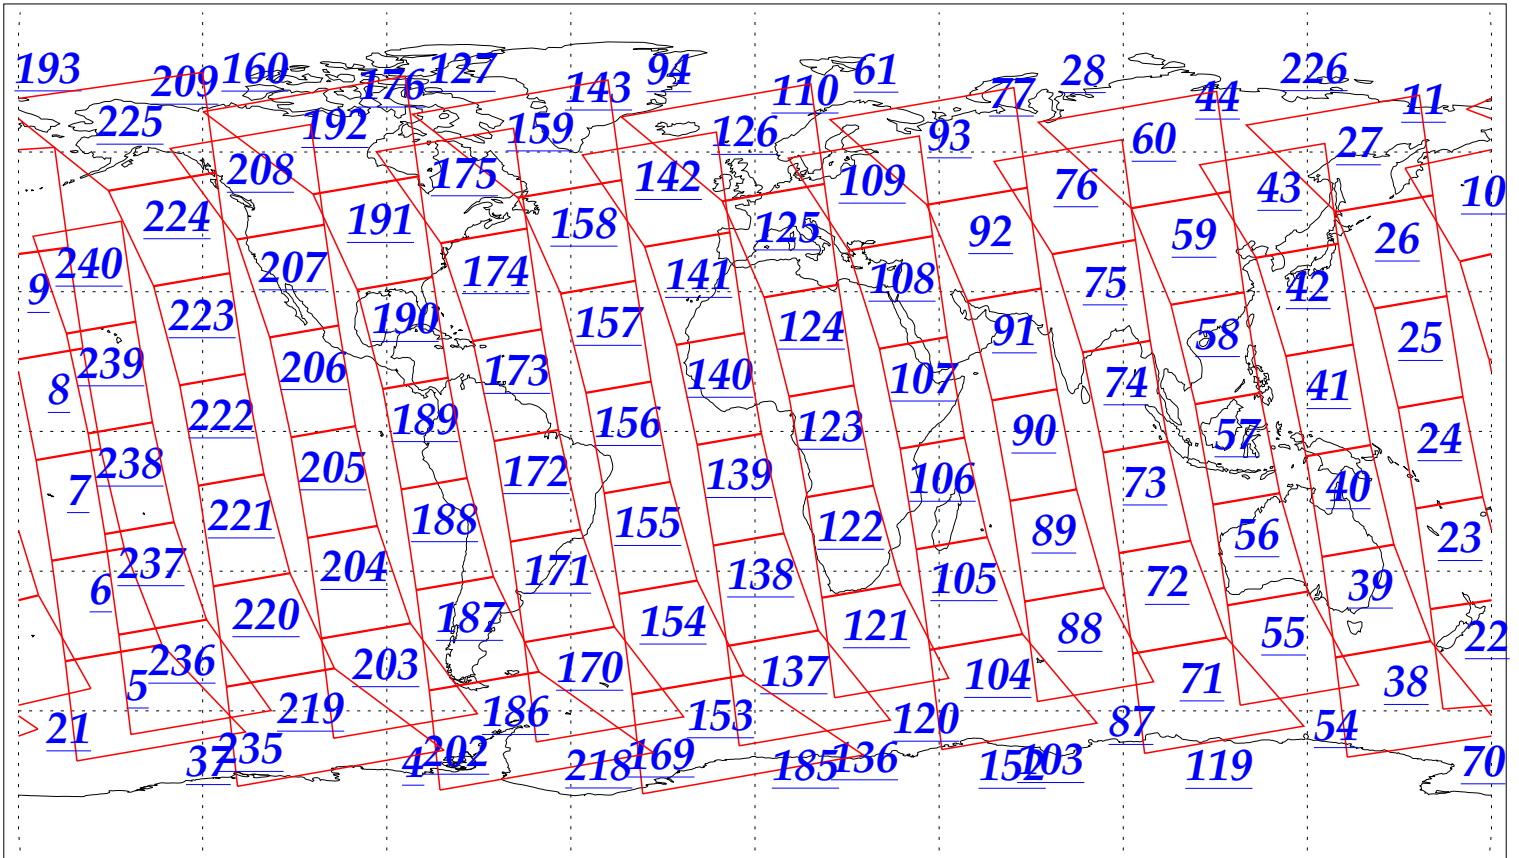

L1B Availability
AMSU Granules: 240
HSB Granules: 240
AIRS Granules: 240

24 Sep 2002
DoY 267
Aqua Day 143
Granules: 1 to 120

Granules: 121 to 240

Legend: AMSU Available, HSB Available, AIRS Available

L1B Availability
AMSU Granules: 240
HSB Granules: 240
AIRS Granules: 240

24 Sep 2002
DoY 267
Aqua Day 143

Ascending Granules

Descending Granules

Legend: AMSU Available, HSB Available, AIRS Available

L1B Availability
 AMSU Granules: 240
 HSB Granules: 240
 AIRS Granules: 240

24 Sep 2002
 DoY 267
 Aqua Day 143

Northern Hemisphere Granules

Southern Hemisphere Granules

Legend: AMSU Available, HSB Available, **AIRS Available**