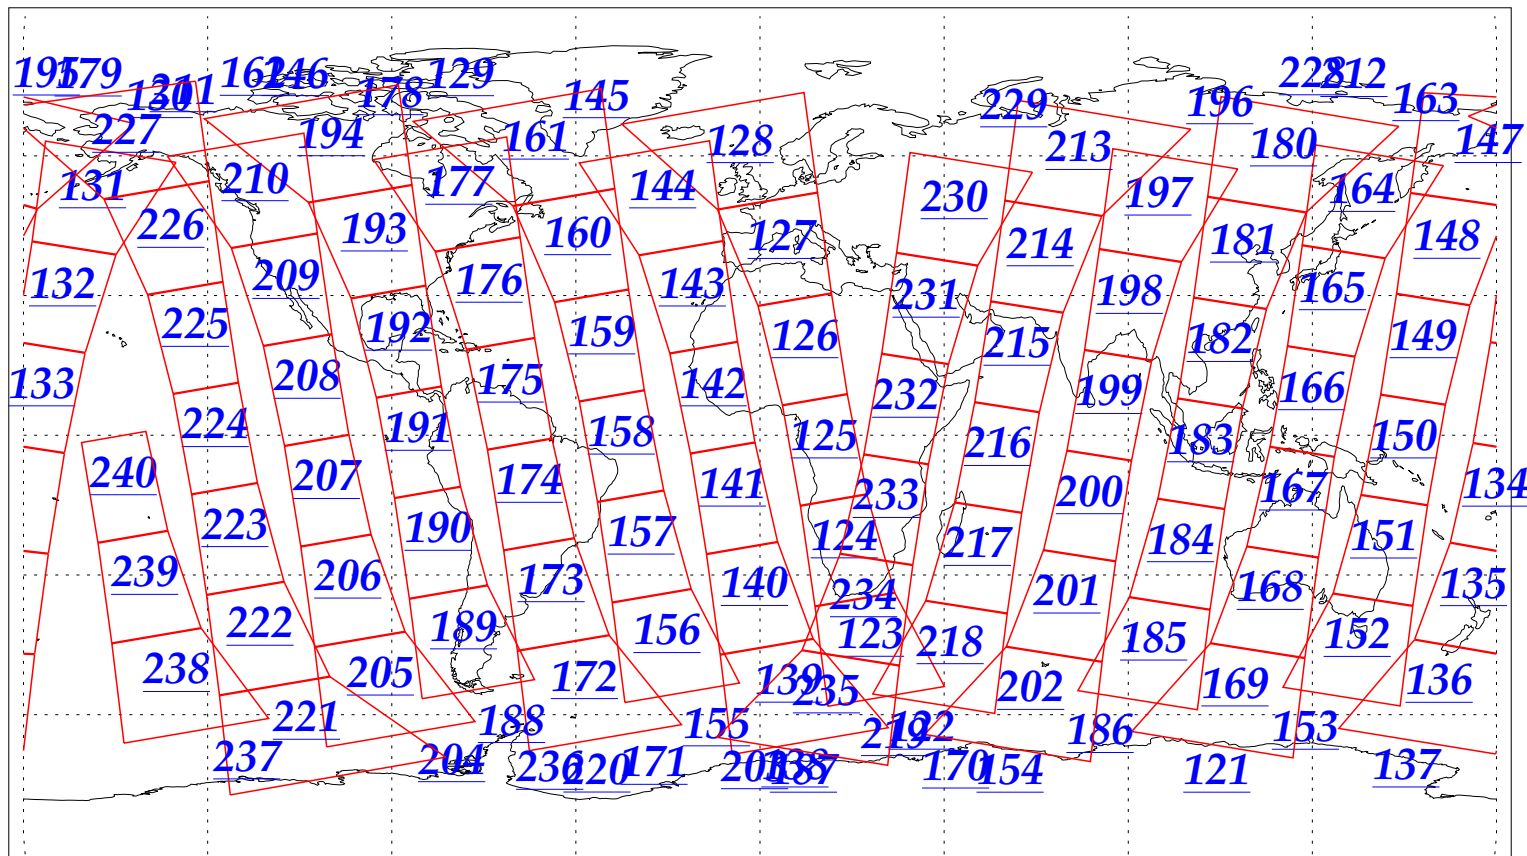

L1B Availability
AMSU Granules: 240
HSB Granules: 240
AIRS Granules: 240

22 Sep 2002
DoY 265
Aqua Day 141
Granules: 1 to 120

Granules: 121 to 240

Legend: AMSU Available, HSB Available, AIRS Available

L1B Availability
AMSU Granules: 240
HSB Granules: 240
AIRS Granules: 240

22 Sep 2002
DoY 265
Aqua Day 141

Ascending Granules

Descending Granules

Legend: AMSU Available, HSB Available, AIRS Available

L1B Availability
 AMSU Granules: 240
 HSB Granules: 240
 AIRS Granules: 240

22 Sep 2002
 DoY 265
 Aqua Day 141

Northern Hemisphere Granules

Southern Hemisphere Granules

Legend: AMSU Available, HSB Available, AIRS Available