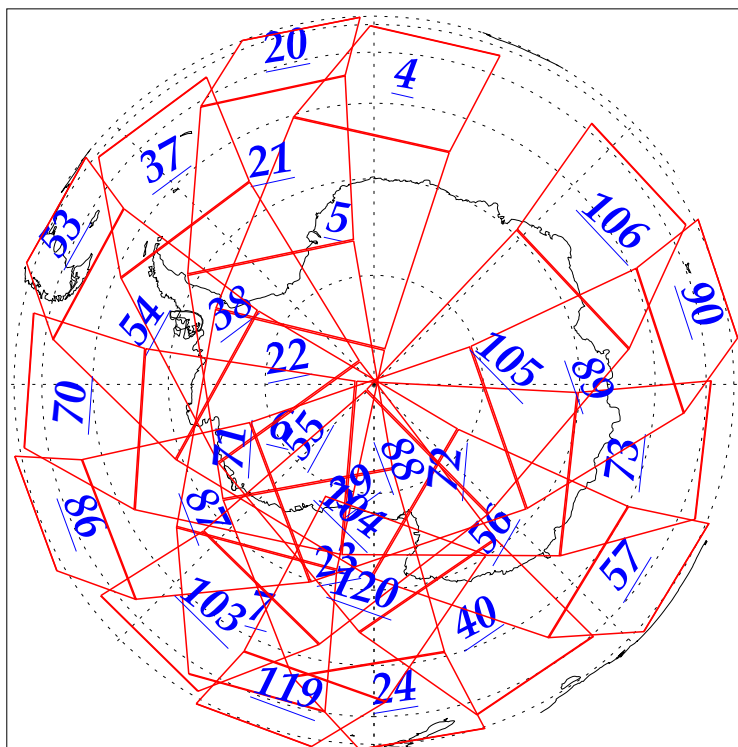

L1B Availability
AMSU Granules: 240
HSB Granules: 240
AIRS Granules: 240

22 Sep 2002
DoY 265
Aqua Day 141
Granules: 1 to 120

Granules: 121 to 240

Legend: AMSU Available, HSB Available, AIRS Available

L1B Availability
AMSU Granules: 240
HSB Granules: 240
AIRS Granules: 240

22 Sep 2002
DoY 265
Aqua Day 141

Ascending Granules

Descending Granules

Legend: AMSU Available, HSB Available, AIRS Available

L1B Availability
 AMSU Granules: 240
 HSB Granules: 240
 AIRS Granules: 240

22 Sep 2002
 DoY 265
 Aqua Day 141

Northern Hemisphere Granules

Southern Hemisphere Granules

Legend: AMSU Available, HSB Available, AIRS Available