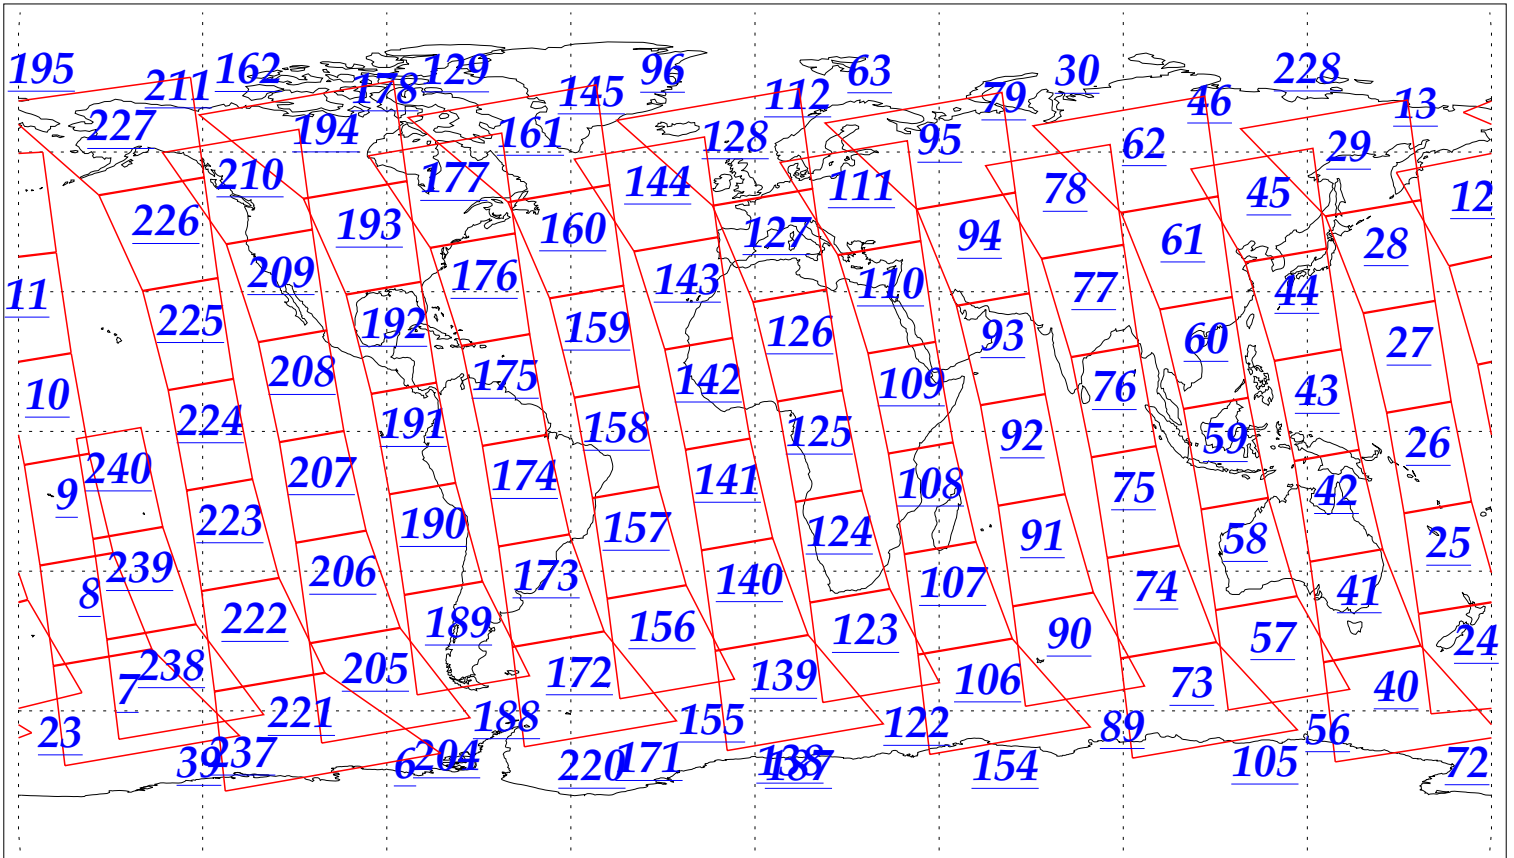

L1B Availability
AMSU Granules: 240
HSB Granules: 240
AIRS Granules: 240

22 Sep 2002
DoY 265
Aqua Day 141
Granules: 1 to 120

Granules: 121 to 240

Legend: AMSU Available, HSB Available, AIRS Available

L1B Availability
AMSU Granules: 240
HSB Granules: 240
AIRS Granules: 240

22 Sep 2002
DoY 265
Aqua Day 141

Ascending Granules

Descending Granules

Legend: AMSU Available, HSB Available, AIRS Available

L1B Availability
 AMSU Granules: 240
 HSB Granules: 240
 AIRS Granules: 240

22 Sep 2002
 DoY 265
 Aqua Day 141

Northern Hemisphere Granules

Southern Hemisphere Granules

Legend: AMSU Available, HSB Available, AIRS Available