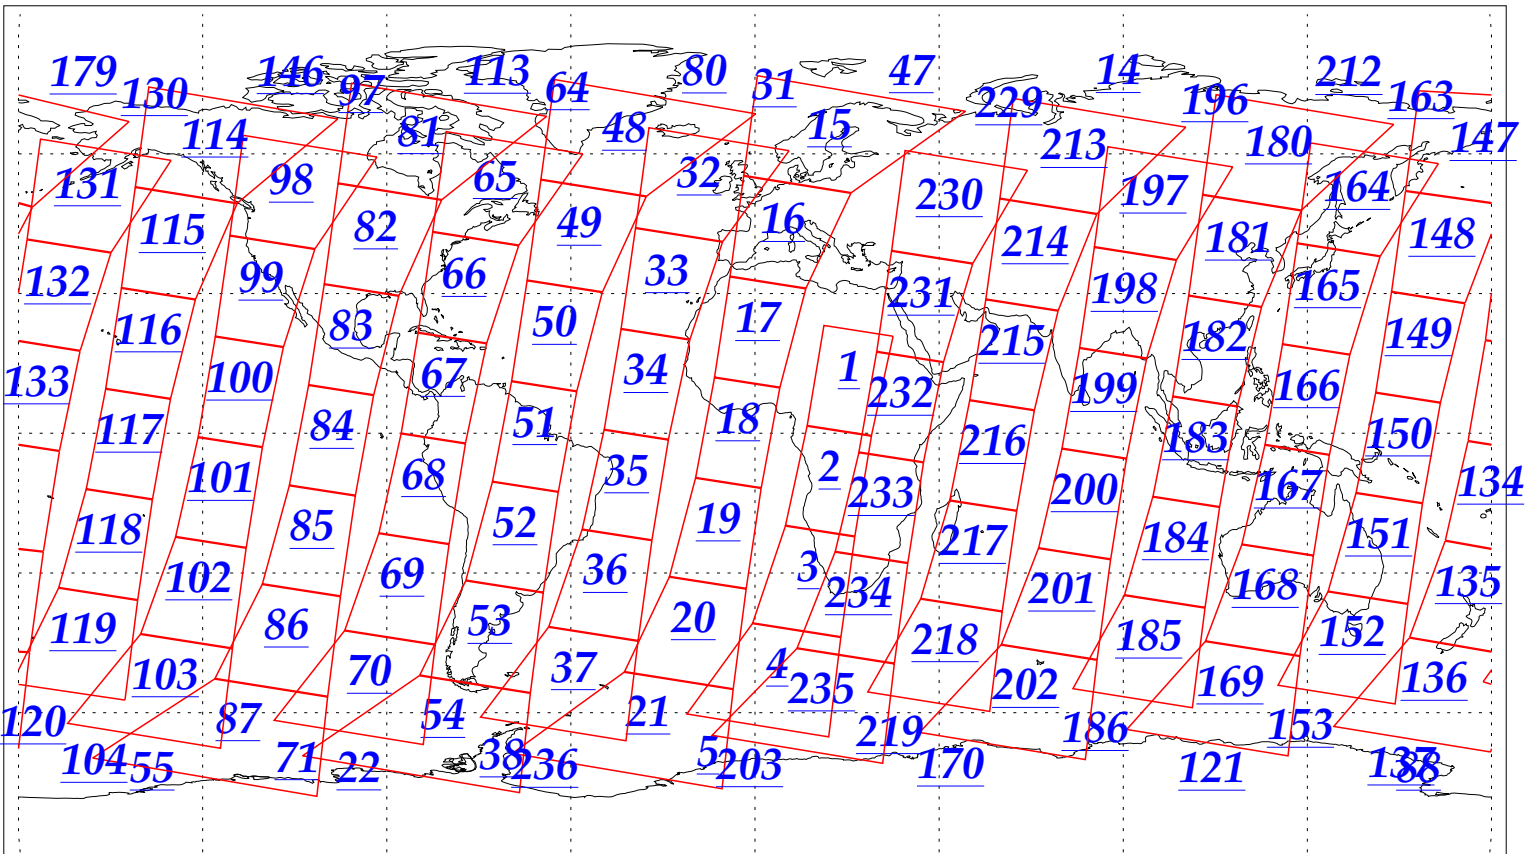

L1B Availability
AMSU Granules: 240
HSB Granules: 240
AIRS Granules: 240

22 Sep 2002
DoY 265
Aqua Day 141
Granules: 1 to 120

Granules: 121 to 240

Legend: AMSU Available, HSB Available, AIRS Available

L1B Availability
AMSU Granules: 240
HSB Granules: 240
AIRS Granules: 240

22 Sep 2002
DoY 265
Aqua Day 141

Ascending Granules

Descending Granules

Legend: AMSU Available, HSB Available, AIRS Available

L1B Availability
 AMSU Granules: 240
 HSB Granules: 240
 AIRS Granules: 240

22 Sep 2002
 DoY 265
 Aqua Day 141

Northern Hemisphere Granules

Southern Hemisphere Granules

Legend: AMSU Available, HSB Available, AIRS Available