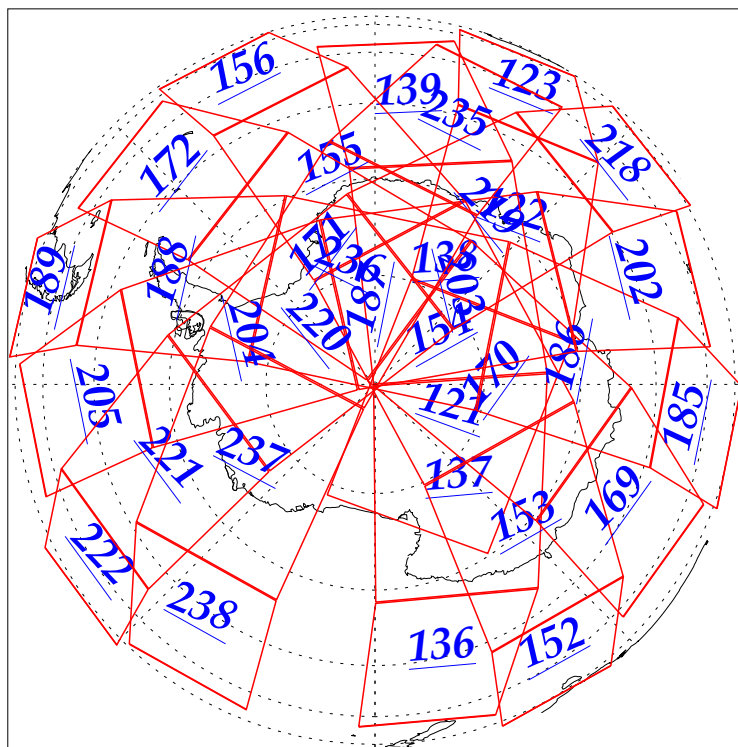

L1B Availability
AMSU Granules: 240
HSB Granules: 240
AIRS Granules: 240

22 Sep 2002
DoY 265
Aqua Day 141
Granules: 1 to 120

Granules: 121 to 240

Legend: AMSU Available, HSB Available, AIRS Available

L1B Availability
AMSU Granules: 240
HSB Granules: 240
AIRS Granules: 240

22 Sep 2002
DoY 265
Aqua Day 141

Ascending Granules

Descending Granules

Legend: AMSU Available, HSB Available, AIRS Available

L1B Availability
 AMSU Granules: 240
 HSB Granules: 240
 AIRS Granules: 240

22 Sep 2002
 DoY 265
 Aqua Day 141

Northern Hemisphere Granules

Southern Hemisphere Granules

Legend: AMSU Available, HSB Available, AIRS Available