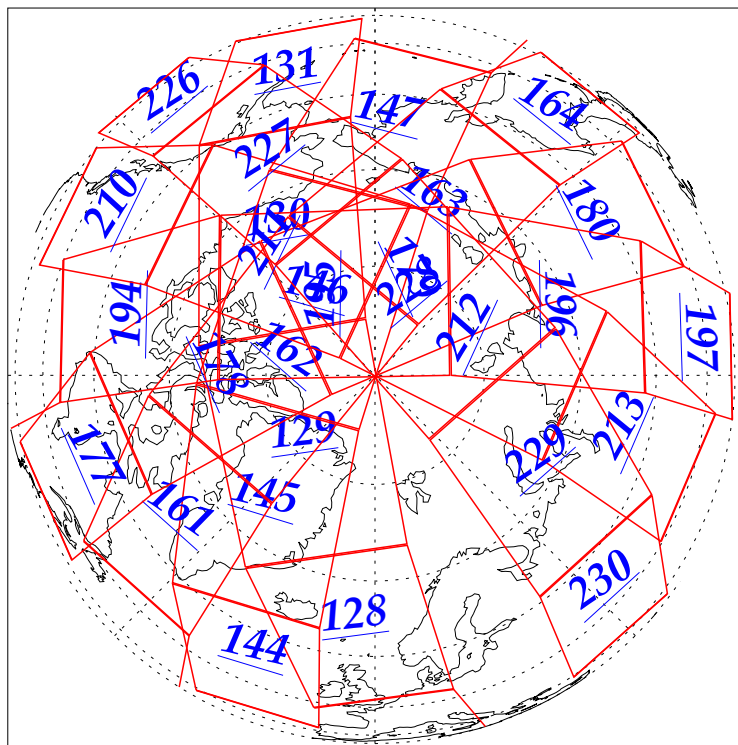

22 Sep 2002
DoY 265
Aqua Day 141

Ascending Granules

Descending Granules

Legend: AMSU Available, HSB Available, AIRS Available

L1B Availability
 AMSU Granules: 240
 HSB Granules: 240
 AIRS Granules: 240

22 Sep 2002
 DoY 265
 Aqua Day 141

Northern Hemisphere Granules

Southern Hemisphere Granules

Legend: AMSU Available, HSB Available, AIRS Available