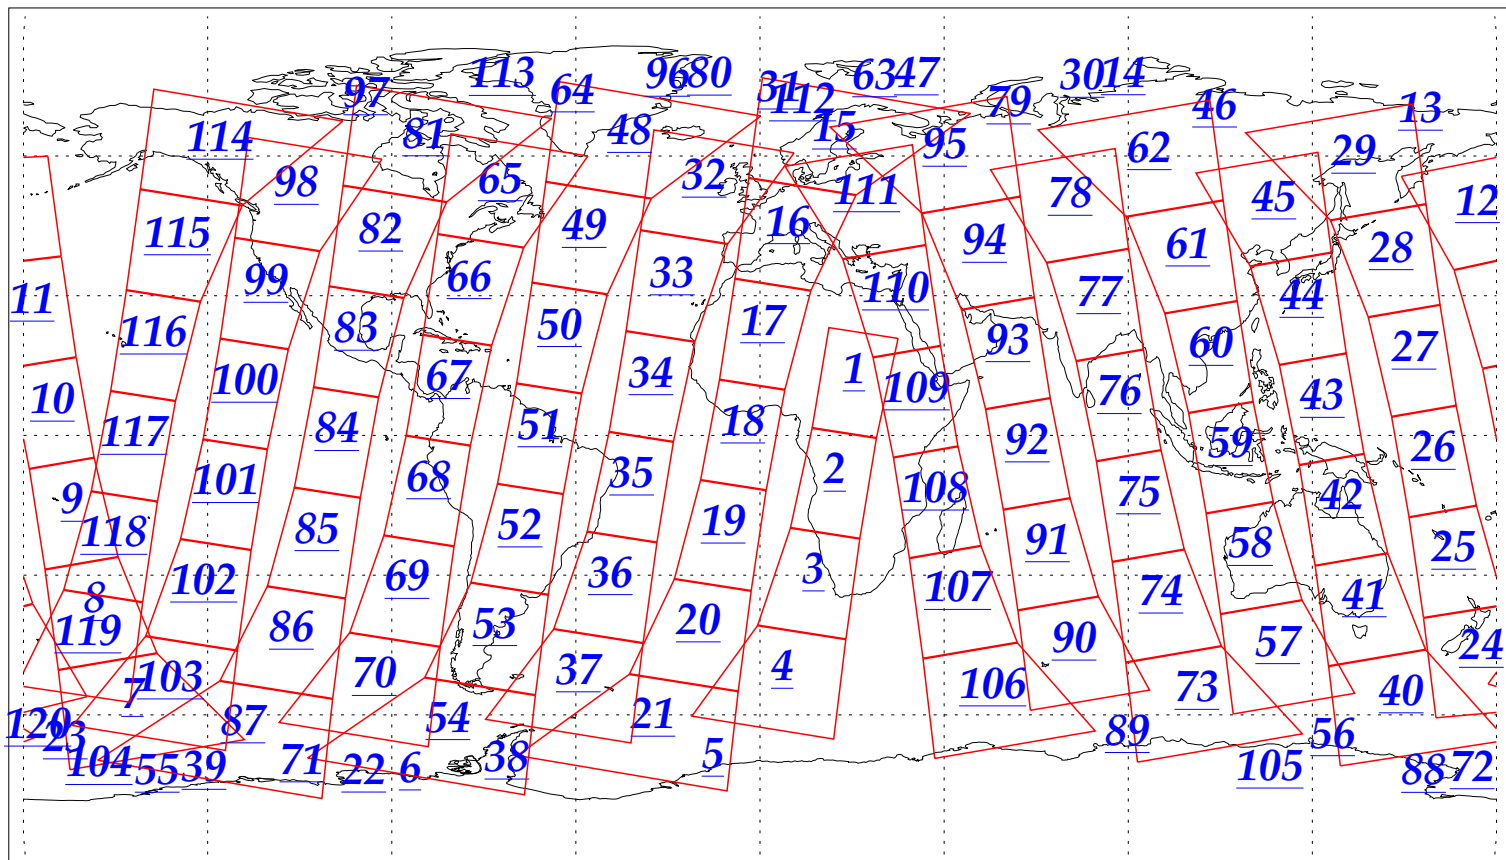

L1B Availability
AMSU Granules: 240
HSB Granules: 240
AIRS Granules: 240

22 Sep 2002
DoY 265
Aqua Day 141
Granules: 1 to 120

Granules: 121 to 240

Legend: AMSU Available, HSB Available, AIRS Available

L1B Availability
AMSU Granules: 240
HSB Granules: 240
AIRS Granules: 240

22 Sep 2002
DoY 265
Aqua Day 141

Ascending Granules

Descending Granules

Legend: AMSU Available, HSB Available, AIRS Available

L1B Availability
 AMSU Granules: 240
 HSB Granules: 240
 AIRS Granules: 240

22 Sep 2002
 DoY 265
 Aqua Day 141

Northern Hemisphere Granules

Southern Hemisphere Granules

Legend: AMSU Available, HSB Available, AIRS Available