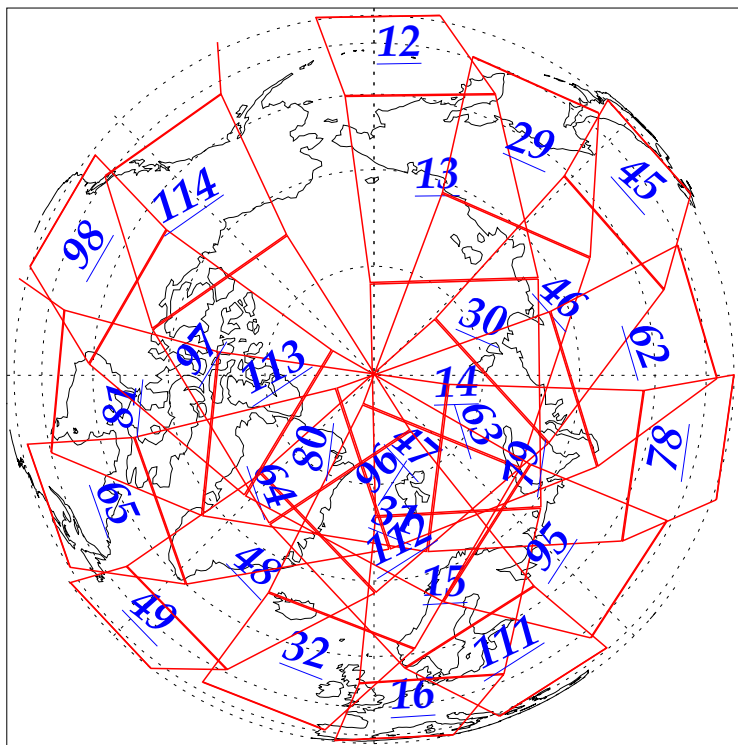

L1B Availability
AMSU Granules: 240
HSB Granules: 240
AIRS Granules: 240

22 Sep 2002
DoY 265
Aqua Day 141
Granules: 1 to 120

Granules: 121 to 240

Legend: AMSU Available, HSB Available, AIRS Available

L1B Availability
AMSU Granules: 240
HSB Granules: 240
AIRS Granules: 240

22 Sep 2002
DoY 265
Aqua Day 141

Ascending Granules

Descending Granules

Legend: AMSU Available, HSB Available, AIRS Available

L1B Availability
 AMSU Granules: 240
 HSB Granules: 240
 AIRS Granules: 240

22 Sep 2002
 DoY 265
 Aqua Day 141

Northern Hemisphere Granules

Southern Hemisphere Granules

Legend: AMSU Available, HSB Available, AIRS Available