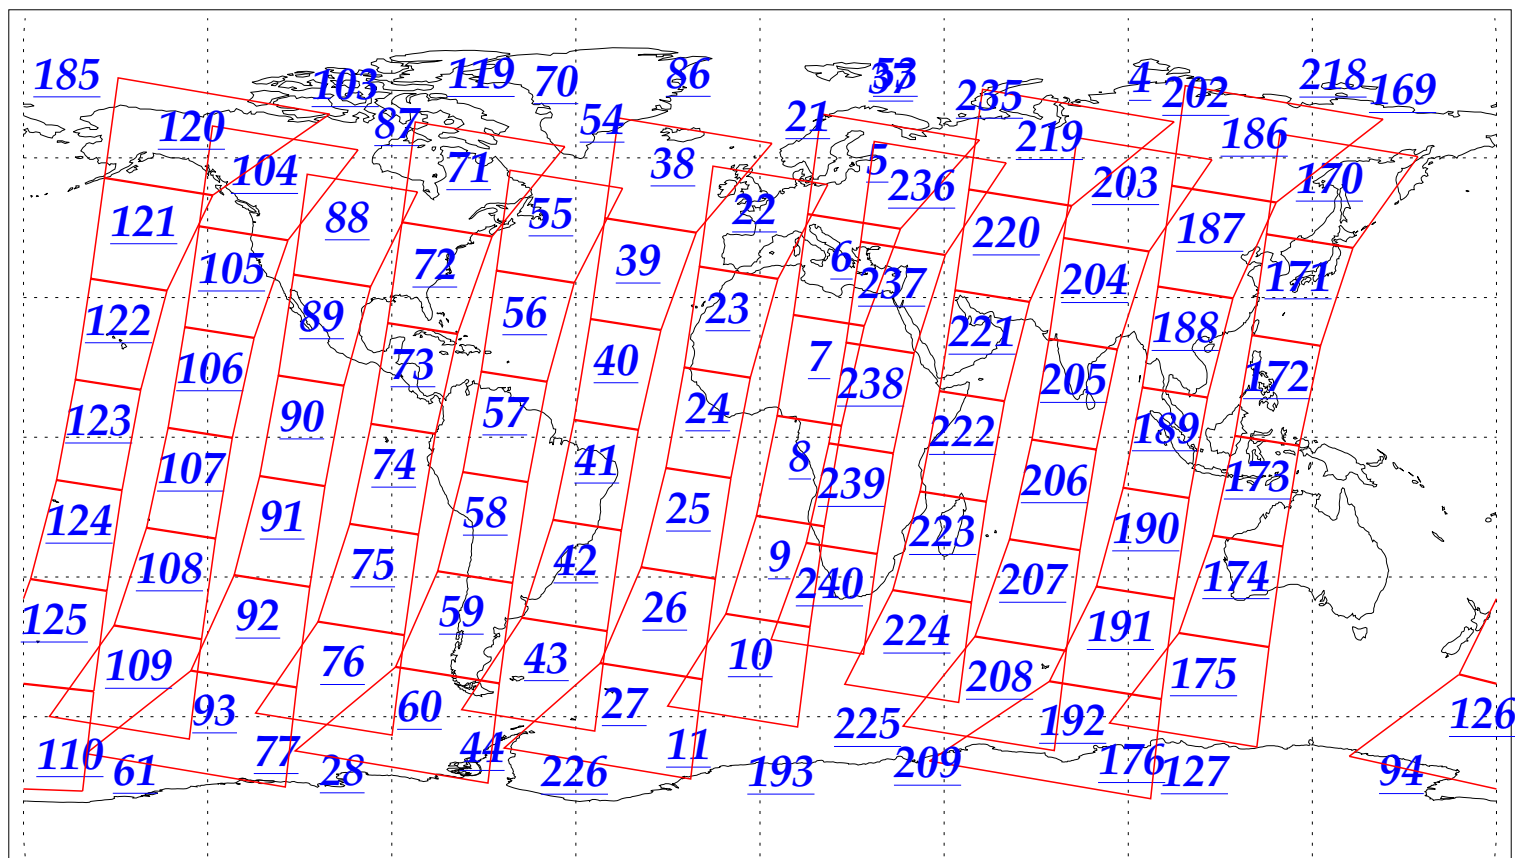

L1B Availability
 AMSU Granules: 209
 HSB Granules: 210
 AIRS Granules: 202

16 Sep 2002
 DoY 259
 Aqua Day 135
 Granules: 1 to 120

Granules: 121 to 240

Legend: AMSU Available, HSB Available, AIRS Available

L1B Availability
AMSU Granules: 209
HSB Granules: 210
AIRS Granules: 202

16 Sep 2002
DoY 259
Aqua Day 135

Ascending Granules

Descending Granules

Legend: AMSU Available, HSB Available, AIRS Available

L1B Availability
 AMSU Granules: 209
 HSB Granules: 210
 AIRS Granules: 202

16 Sep 2002
 DoY 259
 Aqua Day 135

Northern Hemisphere Granules

Southern Hemisphere Granules

Legend: AMSU Available, HSB Available, **AIRS Available**