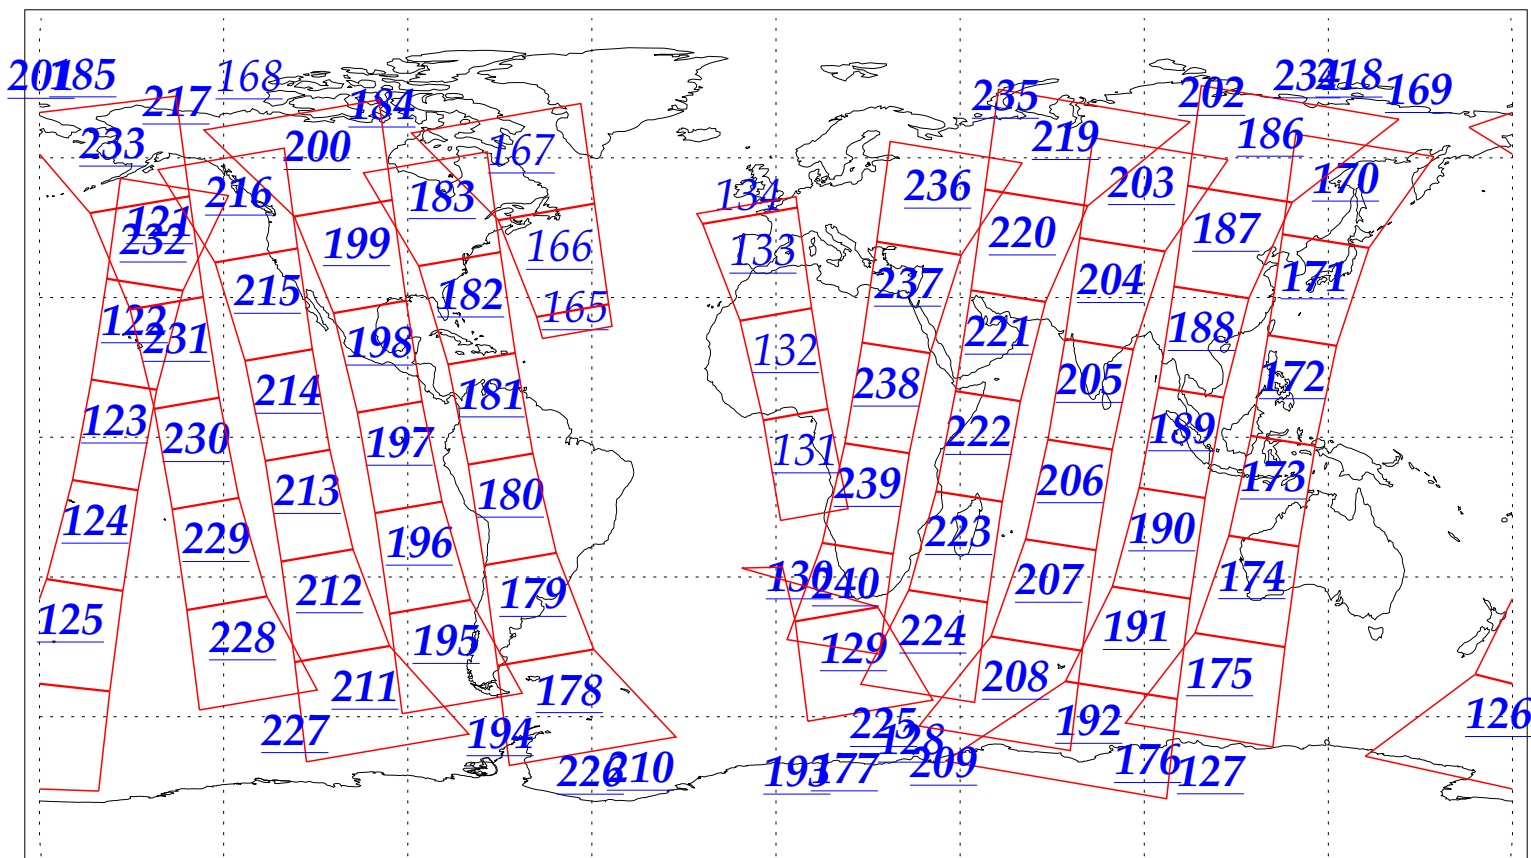

L1B Availability
 AMSU Granules: 209
 HSB Granules: 210
 AIRS Granules: 202

16 Sep 2002
 DoY 259
 Aqua Day 135
 Granules: 1 to 120

Granules: 121 to 240

Legend: AMSU Available, HSB Available, AIRS Available

L1B Availability
AMSU Granules: 209
HSB Granules: 210
AIRS Granules: 202

16 Sep 2002
DoY 259
Aqua Day 135

Ascending Granules

Descending Granules

Legend: AMSU Available, HSB Available, AIRS Available

L1B Availability
 AMSU Granules: 209
 HSB Granules: 210
 AIRS Granules: 202

16 Sep 2002
 DoY 259
 Aqua Day 135

Northern Hemisphere Granules

Southern Hemisphere Granules

Legend: AMSU Available, HSB Available, **AIRS Available**