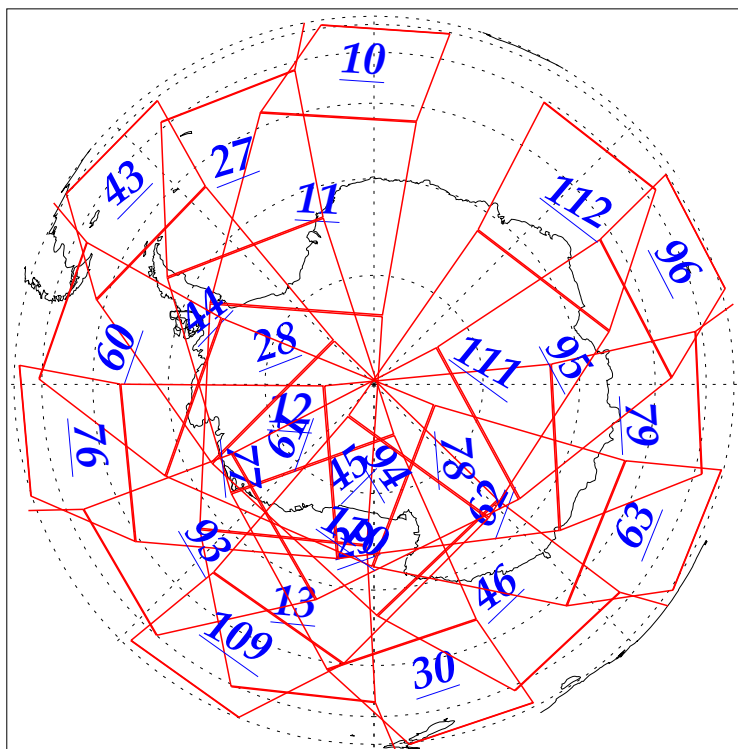

L1B Availability
 AMSU Granules: 209
 HSB Granules: 210
 AIRS Granules: 202

16 Sep 2002
 DoY 259
 Aqua Day 135
 Granules: 1 to 120

Granules: 121 to 240

Legend: AMSU Available, HSB Available, AIRS Available

L1B Availability
AMSU Granules: 209
HSB Granules: 210
AIRS Granules: 202

16 Sep 2002
DoY 259
Aqua Day 135

Ascending Granules

Descending Granules

Legend: AMSU Available, HSB Available, AIRS Available

L1B Availability
 AMSU Granules: 209
 HSB Granules: 210
 AIRS Granules: 202

16 Sep 2002
 DoY 259
 Aqua Day 135

Northern Hemisphere Granules

Southern Hemisphere Granules

Legend: AMSU Available, HSB Available, **AIRS Available**