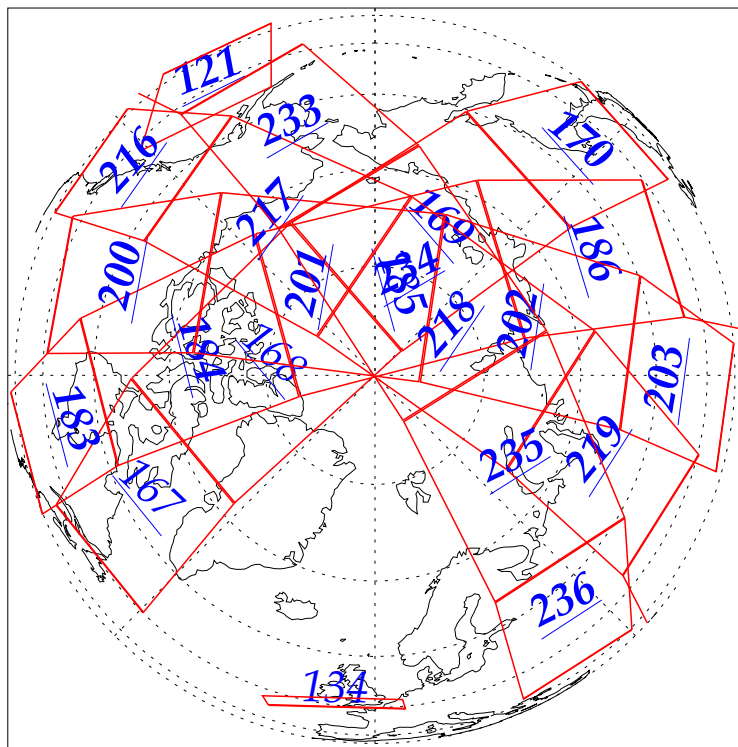

L1B Availability
 AMSU Granules: 209
 HSB Granules: 210
 AIRS Granules: 202

16 Sep 2002
 DoY 259
 Aqua Day 135
 Granules: 1 to 120

Granules: 121 to 240

Legend: AMSU Available, HSB Available, AIRS Available

L1B Availability
AMSU Granules: 209
HSB Granules: 210
AIRS Granules: 202

16 Sep 2002
DoY 259
Aqua Day 135

Ascending Granules

Descending Granules

Legend: AMSU Available, HSB Available, AIRS Available

L1B Availability
 AMSU Granules: 209
 HSB Granules: 210
 AIRS Granules: 202

16 Sep 2002
 DoY 259
 Aqua Day 135

Northern Hemisphere Granules

Southern Hemisphere Granules

Legend: AMSU Available, HSB Available, **AIRS Available**