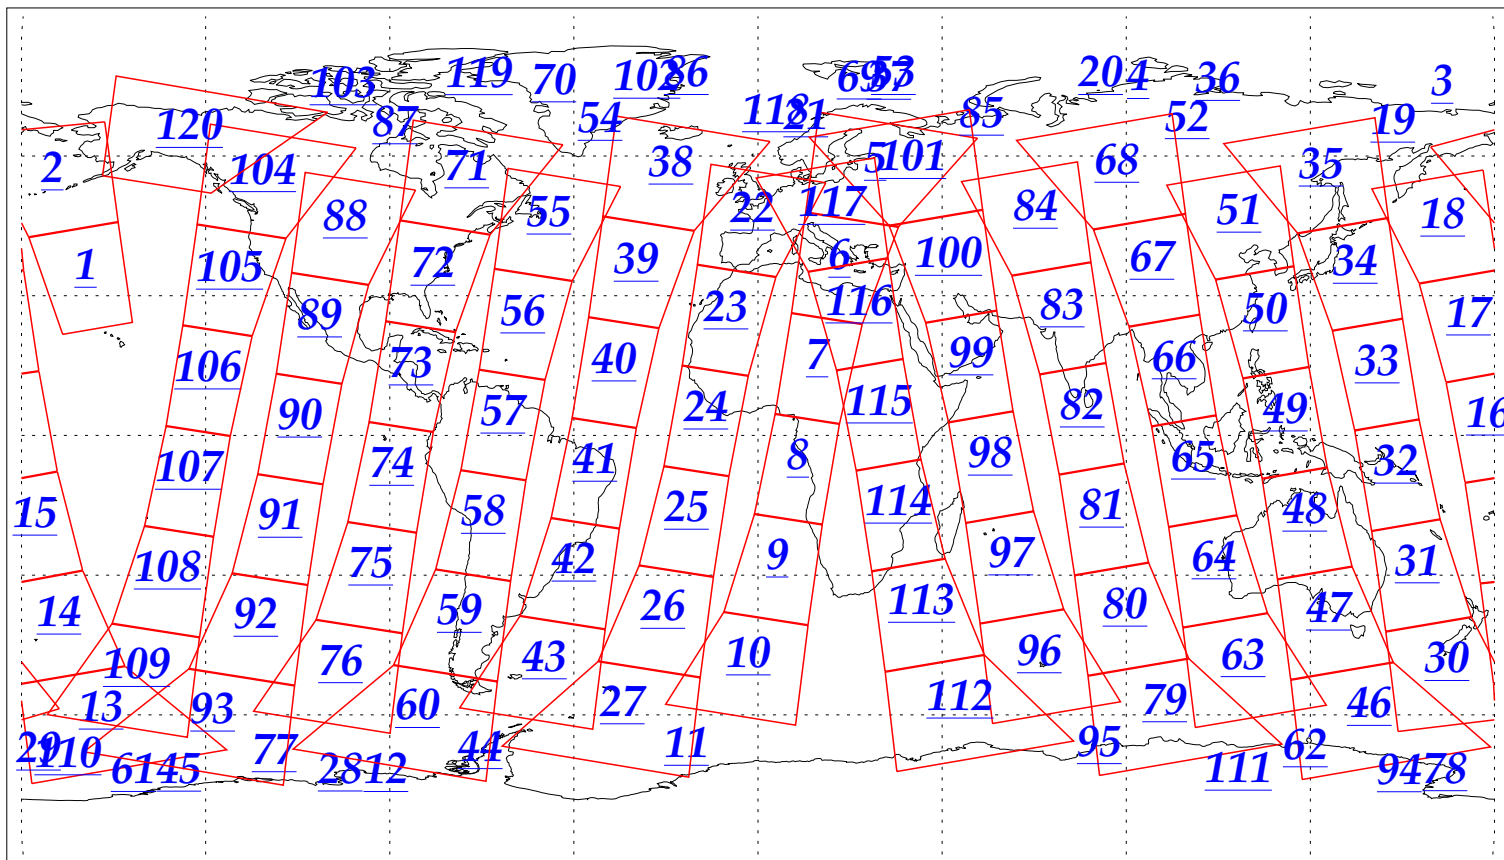

L1B Availability
 AMSU Granules: 209
 HSB Granules: 210
 AIRS Granules: 202

16 Sep 2002
 DoY 259
 Aqua Day 135
 Granules: 1 to 120

Granules: 121 to 240

Legend: AMSU Available, HSB Available, AIRS Available

L1B Availability
AMSU Granules: 209
HSB Granules: 210
AIRS Granules: 202

16 Sep 2002
DoY 259
Aqua Day 135

Ascending Granules

Descending Granules

Legend: AMSU Available, HSB Available, AIRS Available

L1B Availability
 AMSU Granules: 209
 HSB Granules: 210
 AIRS Granules: 202

16 Sep 2002
 DoY 259
 Aqua Day 135

Northern Hemisphere Granules

Southern Hemisphere Granules

Legend: AMSU Available, HSB Available, **AIRS Available**