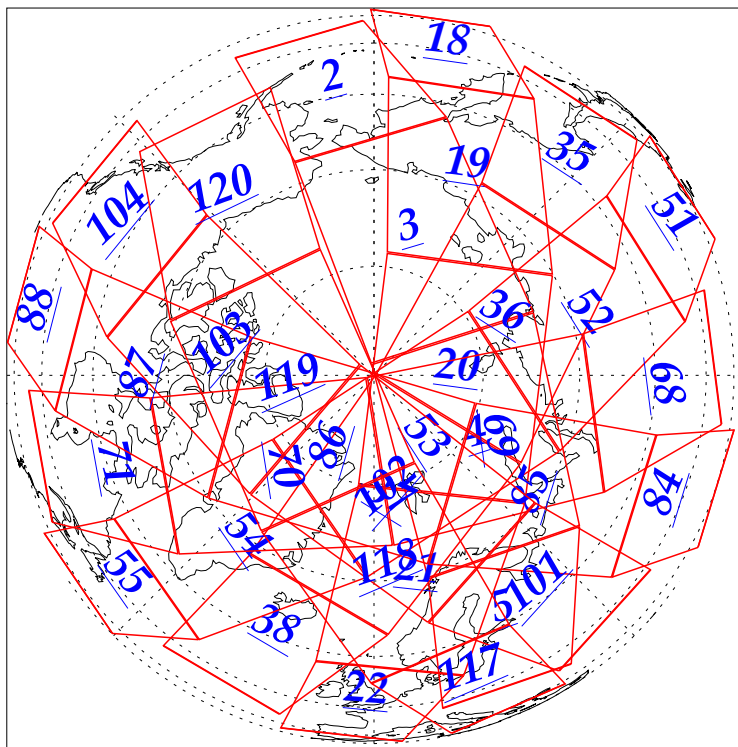

L1B Availability
 AMSU Granules: 209
 HSB Granules: 210
 AIRS Granules: 202

16 Sep 2002
 DoY 259
 Aqua Day 135
 Granules: 1 to 120

Granules: 121 to 240

Legend: AMSU Available, HSB Available, AIRS Available

L1B Availability
AMSU Granules: 209
HSB Granules: 210
AIRS Granules: 202

16 Sep 2002
DoY 259
Aqua Day 135

Ascending Granules

Descending Granules

Legend: AMSU Available, HSB Available, AIRS Available

L1B Availability
 AMSU Granules: 209
 HSB Granules: 210
 AIRS Granules: 202

16 Sep 2002
 DoY 259
 Aqua Day 135

Northern Hemisphere Granules

Southern Hemisphere Granules

Legend: AMSU Available, HSB Available, **AIRS Available**