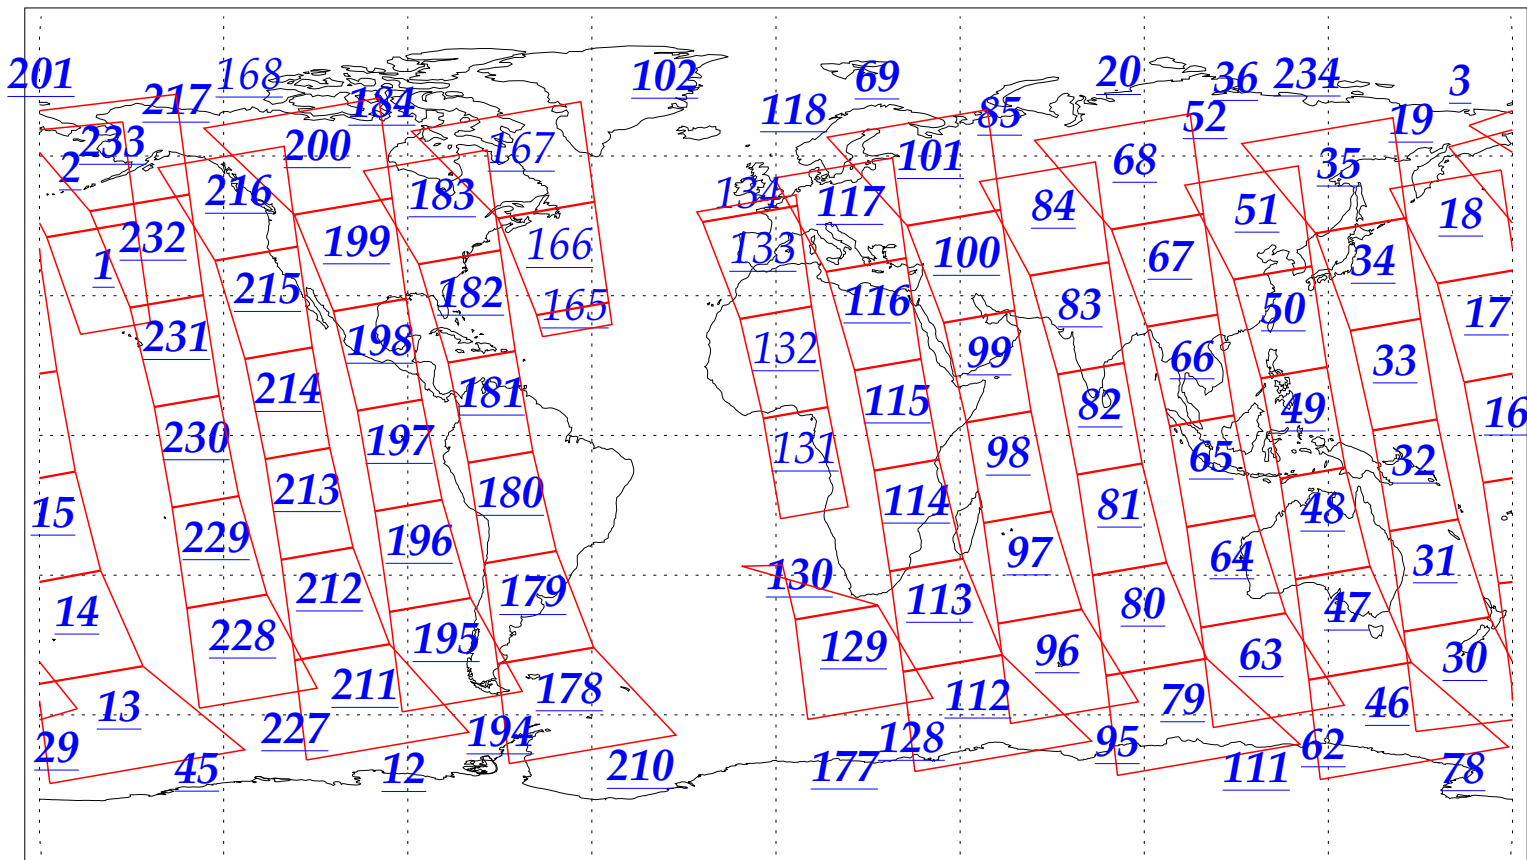

L1B Availability
 AMSU Granules: 209
 HSB Granules: 210
 AIRS Granules: 202

16 Sep 2002
 DoY 259
 Aqua Day 135
 Granules: 1 to 120

Granules: 121 to 240

Legend: AMSU Available, HSB Available, AIRS Available

L1B Availability
AMSU Granules: 209
HSB Granules: 210
AIRS Granules: 202

16 Sep 2002
DoY 259
Aqua Day 135

Ascending Granules

Descending Granules

Legend: AMSU Available, HSB Available, AIRS Available

L1B Availability
 AMSU Granules: 209
 HSB Granules: 210
 AIRS Granules: 202

16 Sep 2002
 DoY 259
 Aqua Day 135

Northern Hemisphere Granules

Southern Hemisphere Granules

Legend: AMSU Available, HSB Available, **AIRS Available**