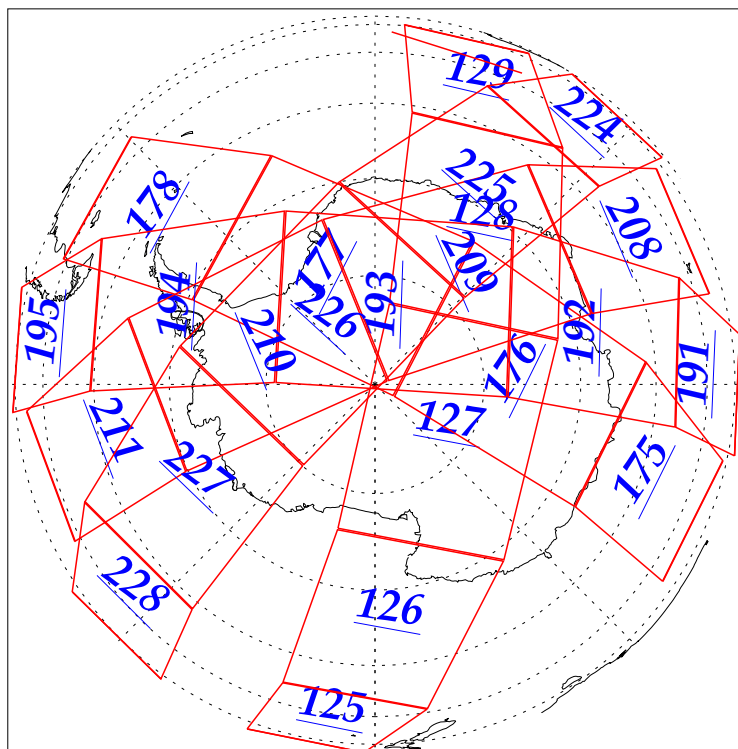

L1B Availability
 AMSU Granules: 209
 HSB Granules: 210
 AIRS Granules: 202

16 Sep 2002
 DoY 259
 Aqua Day 135
 Granules: 1 to 120

Granules: 121 to 240

Legend: AMSU Available, HSB Available, AIRS Available

L1B Availability
AMSU Granules: 209
HSB Granules: 210
AIRS Granules: 202

16 Sep 2002
DoY 259
Aqua Day 135

Ascending Granules

Descending Granules

Legend: AMSU Available, HSB Available, AIRS Available

L1B Availability
 AMSU Granules: 209
 HSB Granules: 210
 AIRS Granules: 202

16 Sep 2002
 DoY 259
 Aqua Day 135

Northern Hemisphere Granules

Southern Hemisphere Granules

Legend: AMSU Available, HSB Available, **AIRS Available**