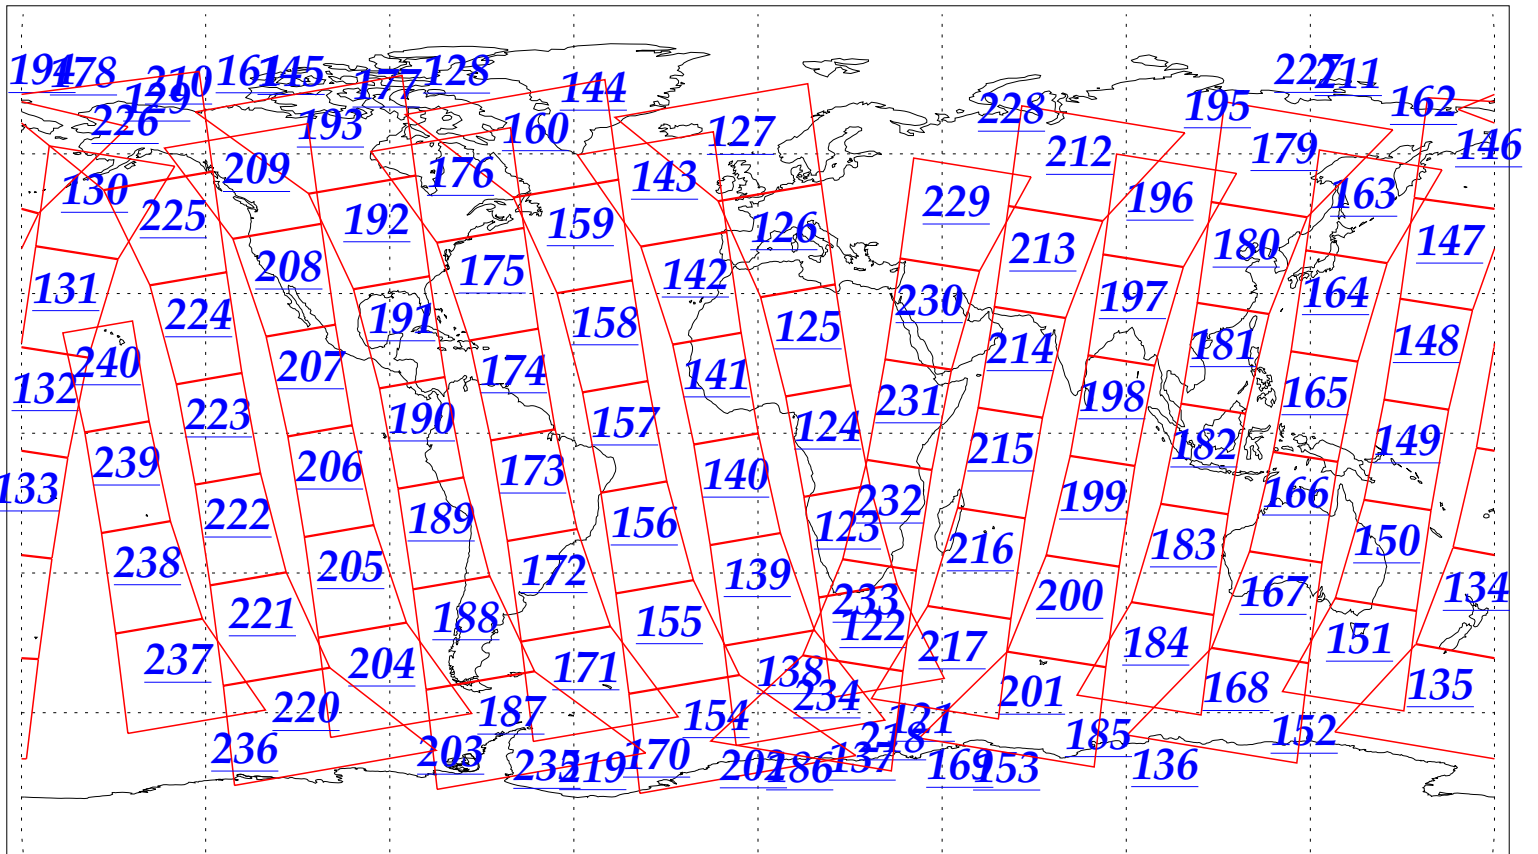

L1B Availability  
AMSU Granules: 240  
HSB Granules: 240  
AIRS Granules: 240

15 Sep 2002  
DoY 258  
Aqua Day 134  
Granules: 1 to 120

Granules: 121 to 240

Legend: AMSU Available, HSB Available, AIRS Available

L1B Availability  
AMSU Granules: 240  
HSB Granules: 240  
AIRS Granules: 240

15 Sep 2002  
DoY 258  
Aqua Day 134

Ascending Granules

Descending Granules

Legend: AMSU Available, HSB Available, AIRS Available

L1B Availability  
 AMSU Granules: 240  
 HSB Granules: 240  
 AIRS Granules: 240

15 Sep 2002  
 DoY 258  
 Aqua Day 134

Northern Hemisphere Granules

Southern Hemisphere Granules

Legend: AMSU Available, HSB Available, **AIRS Available**