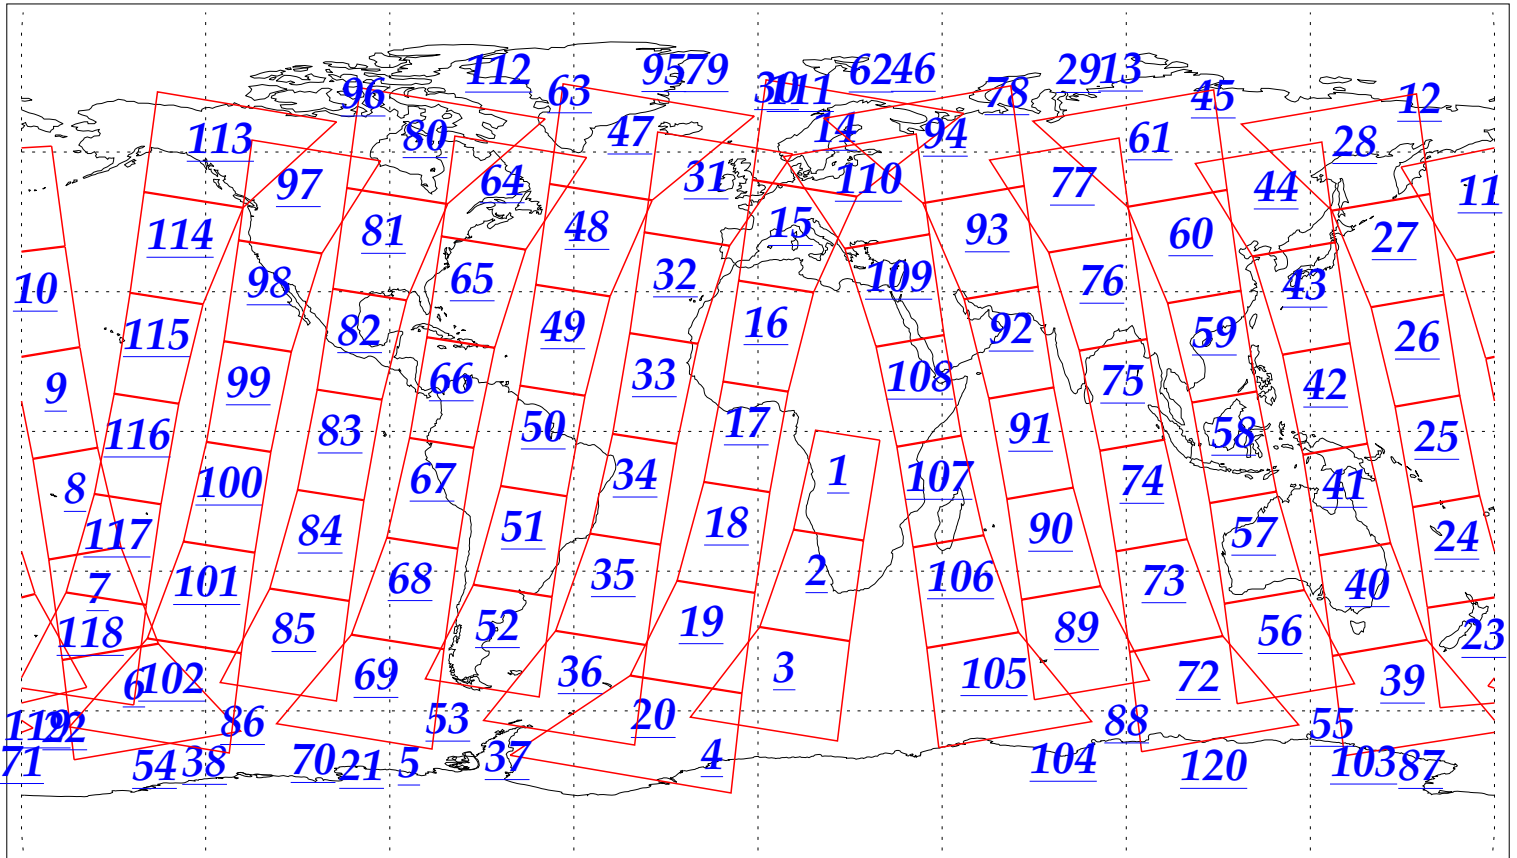

L1B Availability  
AMSU Granules: 240  
HSB Granules: 240  
AIRS Granules: 240

15 Sep 2002  
DoY 258  
Aqua Day 134  
Granules: 1 to 120

Granules: 121 to 240

Legend: AMSU Available, HSB Available, AIRS Available

L1B Availability  
AMSU Granules: 240  
HSB Granules: 240  
AIRS Granules: 240

15 Sep 2002  
DoY 258  
Aqua Day 134

Ascending Granules

Descending Granules

Legend: AMSU Available, HSB Available, AIRS Available

L1B Availability  
 AMSU Granules: 240  
 HSB Granules: 240  
 AIRS Granules: 240

15 Sep 2002  
 DoY 258  
 Aqua Day 134

Northern Hemisphere Granules

Southern Hemisphere Granules

Legend: AMSU Available, HSB Available, **AIRS Available**