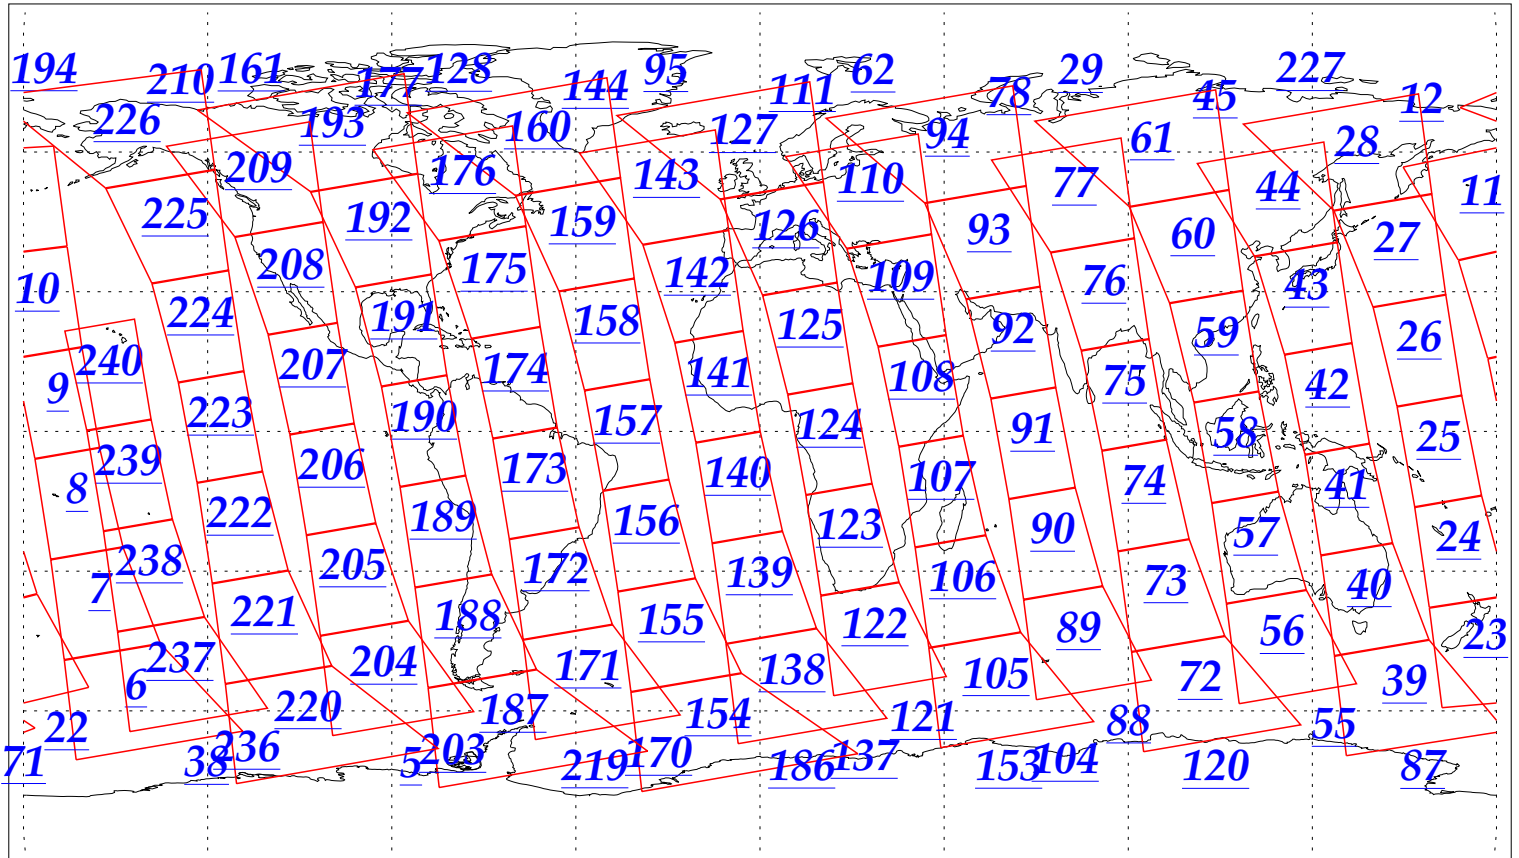

L1B Availability  
AMSU Granules: 240  
HSB Granules: 240  
AIRS Granules: 240

15 Sep 2002  
DoY 258  
Aqua Day 134  
Granules: 1 to 120

Granules: 121 to 240

Legend: AMSU Available, HSB Available, AIRS Available

L1B Availability  
AMSU Granules: 240  
HSB Granules: 240  
AIRS Granules: 240

15 Sep 2002  
DoY 258  
Aqua Day 134

Ascending Granules

Descending Granules

Legend: AMSU Available, HSB Available, AIRS Available

L1B Availability  
 AMSU Granules: 240  
 HSB Granules: 240  
 AIRS Granules: 240

15 Sep 2002  
 DoY 258  
 Aqua Day 134

Northern Hemisphere Granules

Southern Hemisphere Granules

Legend: AMSU Available, HSB Available, **AIRS Available**