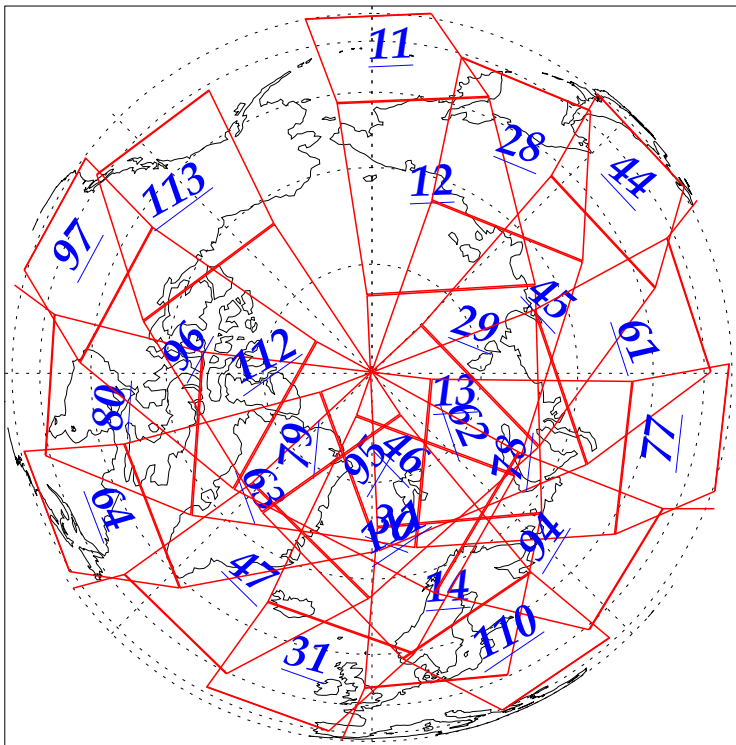

L1B Availability  
AMSU Granules: 240  
HSB Granules: 240  
AIRS Granules: 240

15 Sep 2002  
DoY 258  
Aqua Day 134  
Granules: 1 to 120

Granules: 121 to 240

Legend: AMSU Available, HSB Available, AIRS Available

L1B Availability  
AMSU Granules: 240  
HSB Granules: 240  
AIRS Granules: 240

15 Sep 2002  
DoY 258  
Aqua Day 134

Ascending Granules

Descending Granules

Legend: AMSU Available, HSB Available, AIRS Available

L1B Availability  
 AMSU Granules: 240  
 HSB Granules: 240  
 AIRS Granules: 240

15 Sep 2002  
 DoY 258  
 Aqua Day 134

Northern Hemisphere Granules

Southern Hemisphere Granules

Legend: AMSU Available, HSB Available, **AIRS Available**