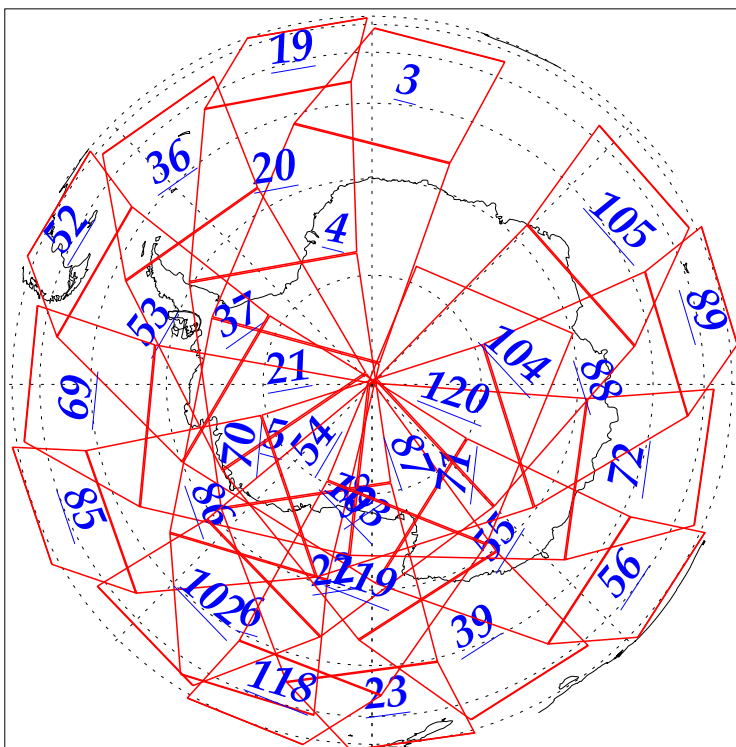

L1B Availability  
AMSU Granules: 240  
HSB Granules: 240  
AIRS Granules: 240

15 Sep 2002  
DoY 258  
Aqua Day 134  
Granules: 1 to 120

Granules: 121 to 240

Legend: AMSU Available, HSB Available, AIRS Available

L1B Availability  
AMSU Granules: 240  
HSB Granules: 240  
AIRS Granules: 240

15 Sep 2002  
DoY 258  
Aqua Day 134

Ascending Granules

Descending Granules

Legend: AMSU Available, HSB Available, AIRS Available

L1B Availability  
 AMSU Granules: 240  
 HSB Granules: 240  
 AIRS Granules: 240

15 Sep 2002  
 DoY 258  
 Aqua Day 134

Northern Hemisphere Granules

Southern Hemisphere Granules

Legend: AMSU Available, HSB Available, **AIRS Available**