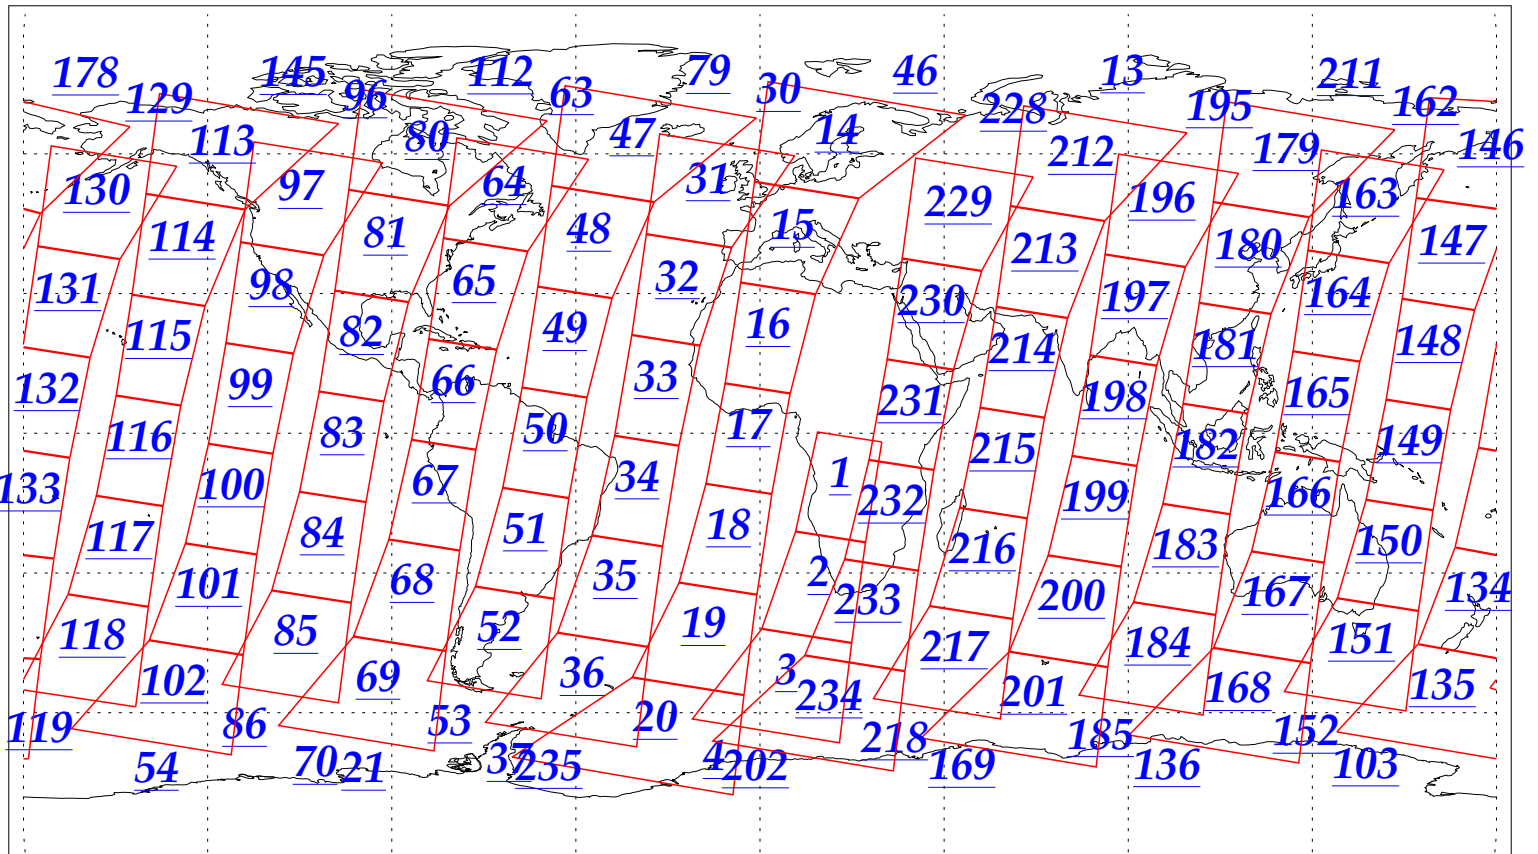

L1B Availability  
AMSU Granules: 240  
HSB Granules: 240  
AIRS Granules: 240

15 Sep 2002  
DoY 258  
Aqua Day 134  
Granules: 1 to 120

Granules: 121 to 240

Legend: AMSU Available, HSB Available, AIRS Available

L1B Availability  
AMSU Granules: 240  
HSB Granules: 240  
AIRS Granules: 240

15 Sep 2002  
DoY 258  
Aqua Day 134

Ascending Granules

Descending Granules

Legend: AMSU Available, HSB Available, AIRS Available

L1B Availability  
 AMSU Granules: 240  
 HSB Granules: 240  
 AIRS Granules: 240

15 Sep 2002  
 DoY 258  
 Aqua Day 134

Northern Hemisphere Granules

Southern Hemisphere Granules

Legend: AMSU Available, HSB Available, **AIRS Available**