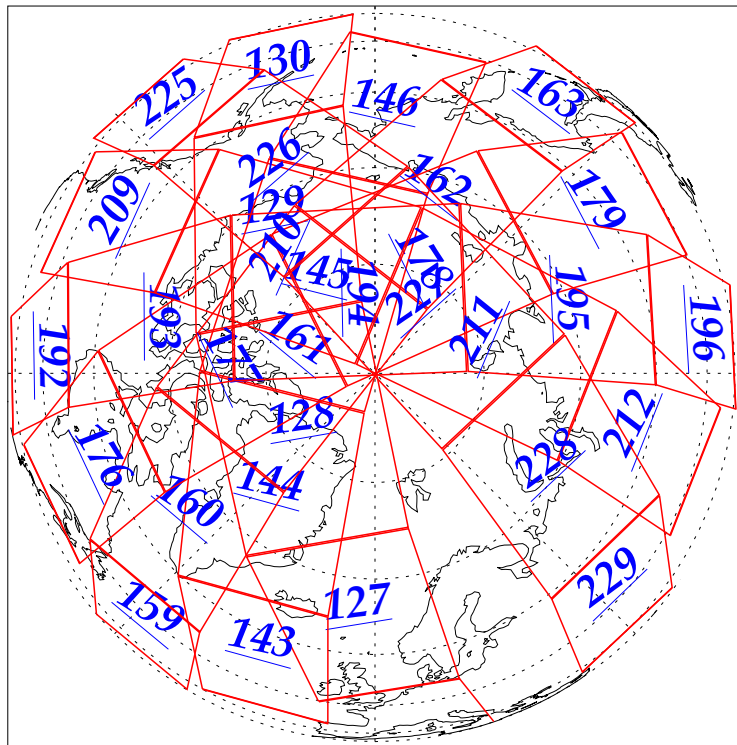

L1B Availability  
AMSU Granules: 240  
HSB Granules: 240  
AIRS Granules: 240

15 Sep 2002  
DoY 258  
Aqua Day 134  
Granules: 1 to 120

Granules: 121 to 240

Legend: AMSU Available, HSB Available, AIRS Available

L1B Availability  
AMSU Granules: 240  
HSB Granules: 240  
AIRS Granules: 240

15 Sep 2002  
DoY 258  
Aqua Day 134

Ascending Granules

Descending Granules

Legend: AMSU Available, HSB Available, AIRS Available

L1B Availability  
 AMSU Granules: 240  
 HSB Granules: 240  
 AIRS Granules: 240

15 Sep 2002  
 DoY 258  
 Aqua Day 134

Northern Hemisphere Granules

Southern Hemisphere Granules

Legend: AMSU Available, HSB Available, **AIRS Available**