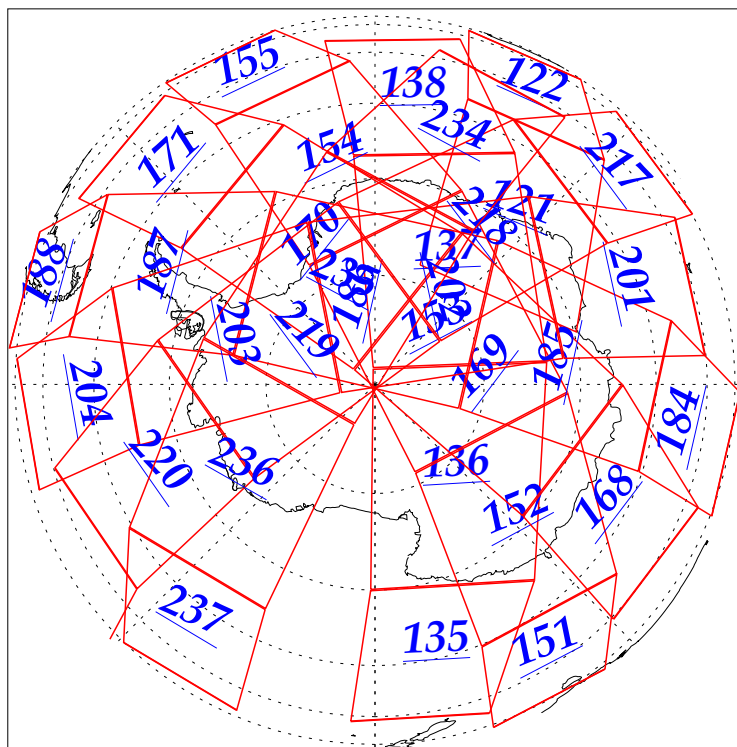

L1B Availability  
AMSU Granules: 240  
HSB Granules: 240  
AIRS Granules: 240

15 Sep 2002  
DoY 258  
Aqua Day 134  
Granules: 1 to 120

Granules: 121 to 240

Legend: AMSU Available, HSB Available, AIRS Available

L1B Availability  
AMSU Granules: 240  
HSB Granules: 240  
AIRS Granules: 240

15 Sep 2002  
DoY 258  
Aqua Day 134

Ascending Granules

Descending Granules

Legend: AMSU Available, HSB Available, AIRS Available

L1B Availability  
 AMSU Granules: 240  
 HSB Granules: 240  
 AIRS Granules: 240

15 Sep 2002  
 DoY 258  
 Aqua Day 134

Northern Hemisphere Granules

Southern Hemisphere Granules

Legend: AMSU Available, HSB Available, **AIRS Available**