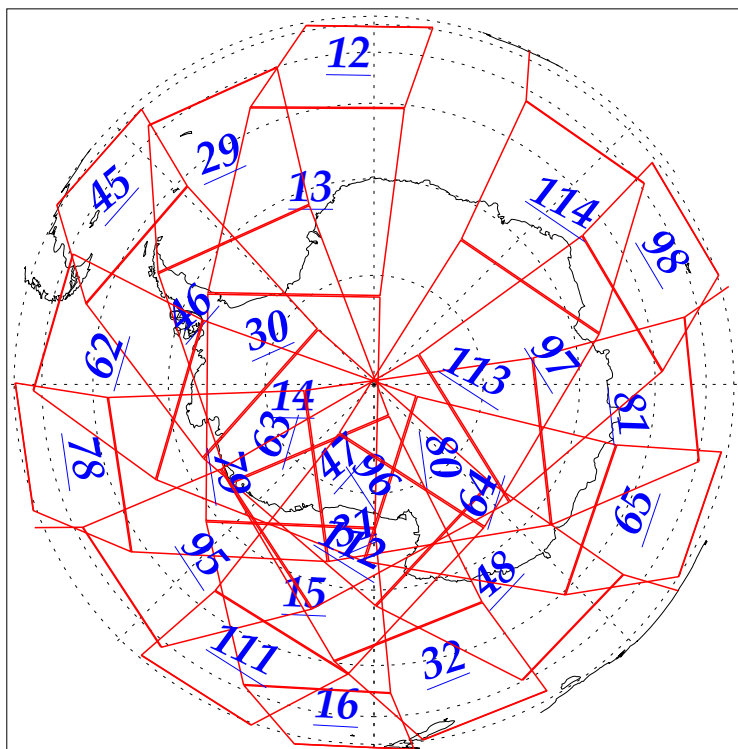

L1B Availability
AMSU Granules: 240
HSB Granules: 240
AIRS Granules: 240

14 Sep 2002
DoY 257
Aqua Day 133
Granules: 1 to 120

Granules: 121 to 240

Legend: AMSU Available, HSB Available, AIRS Available

L1B Availability
AMSU Granules: 240
HSB Granules: 240
AIRS Granules: 240

14 Sep 2002
DoY 257
Aqua Day 133

Ascending Granules

Descending Granules

Legend: AMSU Available, HSB Available, AIRS Available

L1B Availability
 AMSU Granules: 240
 HSB Granules: 240
 AIRS Granules: 240

14 Sep 2002
 DoY 257
 Aqua Day 133

Northern Hemisphere Granules

Southern Hemisphere Granules

Legend: AMSU Available, HSB Available, AIRS Available