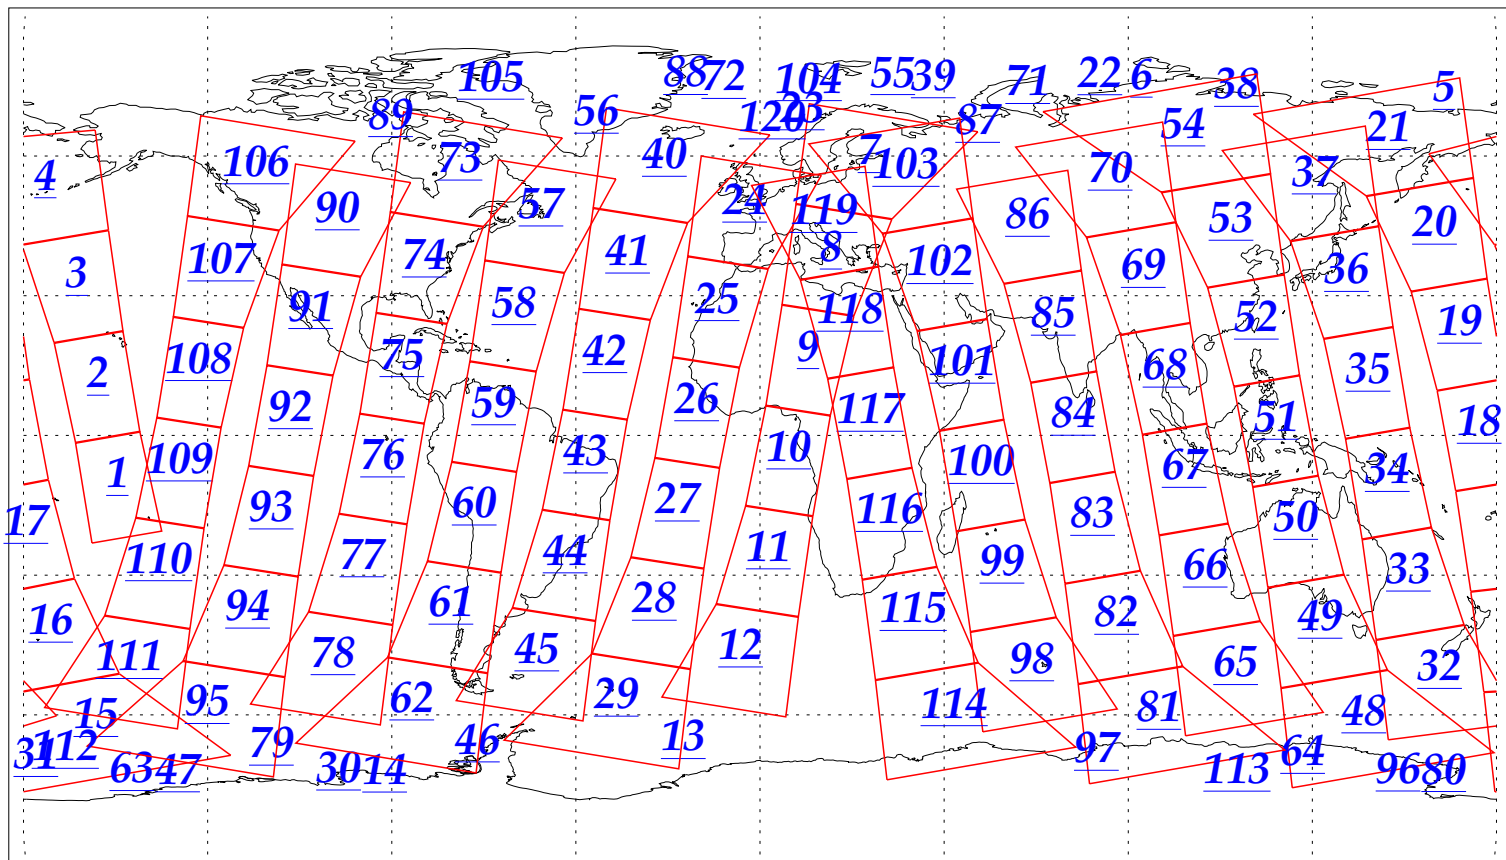

L1B Availability
AMSU Granules: 240
HSB Granules: 240
AIRS Granules: 240

14 Sep 2002
DoY 257
Aqua Day 133
Granules: 1 to 120

Granules: 121 to 240

Legend: AMSU Available, HSB Available, AIRS Available

L1B Availability
AMSU Granules: 240
HSB Granules: 240
AIRS Granules: 240

14 Sep 2002
DoY 257
Aqua Day 133

Ascending Granules

Descending Granules

Legend: AMSU Available, HSB Available, AIRS Available

L1B Availability
 AMSU Granules: 240
 HSB Granules: 240
 AIRS Granules: 240

14 Sep 2002
 DoY 257
 Aqua Day 133

Northern Hemisphere Granules

Southern Hemisphere Granules

Legend: AMSU Available, HSB Available, AIRS Available