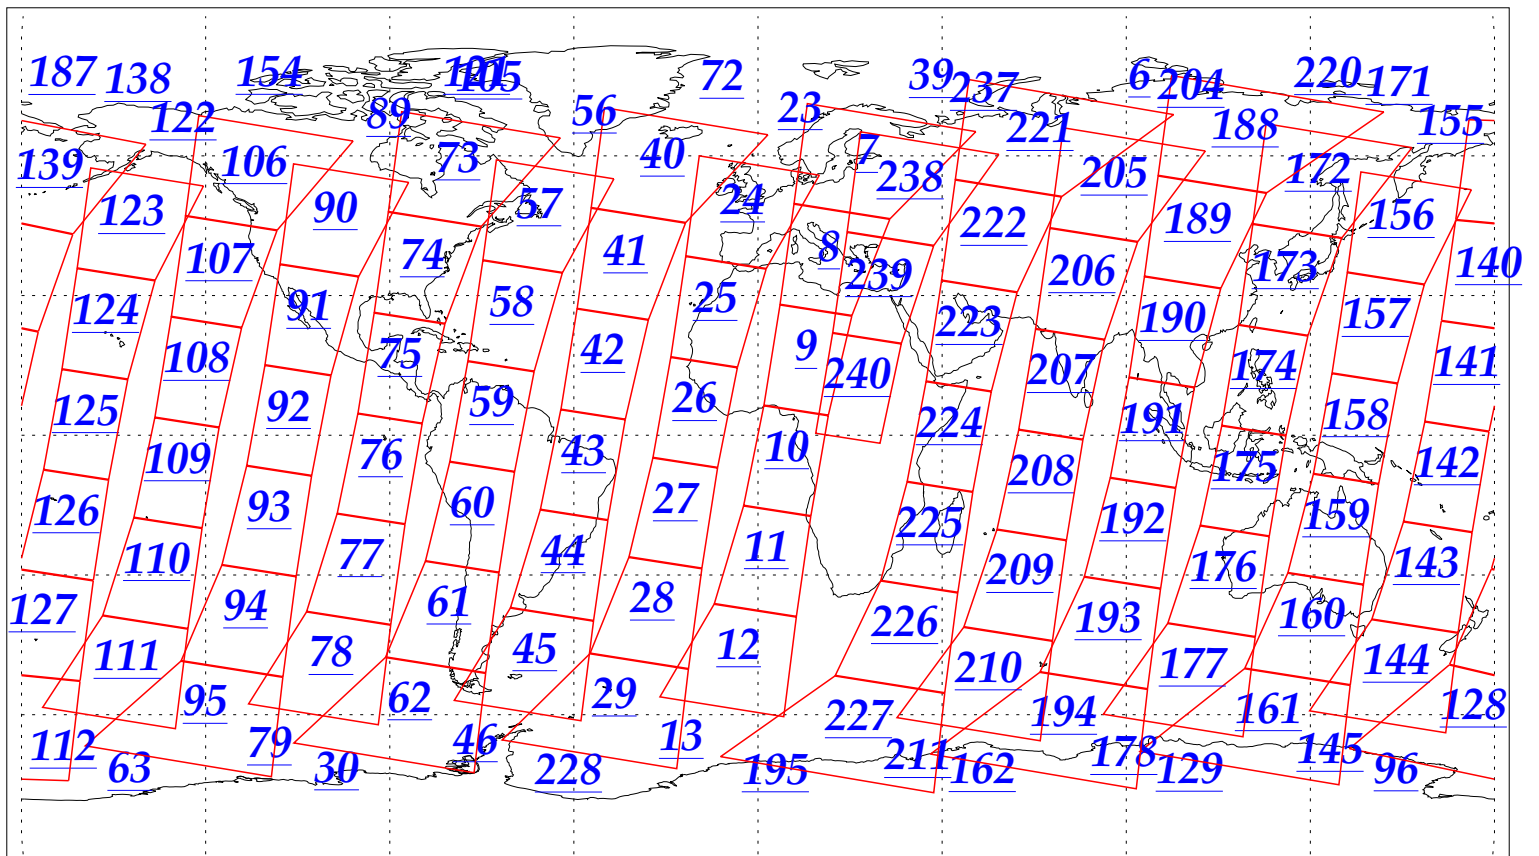

L1B Availability
AMSU Granules: 240
HSB Granules: 240
AIRS Granules: 240

14 Sep 2002
DoY 257
Aqua Day 133
Granules: 1 to 120

Granules: 121 to 240

Legend: AMSU Available, HSB Available, AIRS Available

L1B Availability
AMSU Granules: 240
HSB Granules: 240
AIRS Granules: 240

14 Sep 2002
DoY 257
Aqua Day 133

Ascending Granules

Descending Granules

Legend: AMSU Available, HSB Available, AIRS Available

L1B Availability
 AMSU Granules: 240
 HSB Granules: 240
 AIRS Granules: 240

14 Sep 2002
 DoY 257
 Aqua Day 133

Northern Hemisphere Granules

Southern Hemisphere Granules

Legend: AMSU Available, HSB Available, AIRS Available