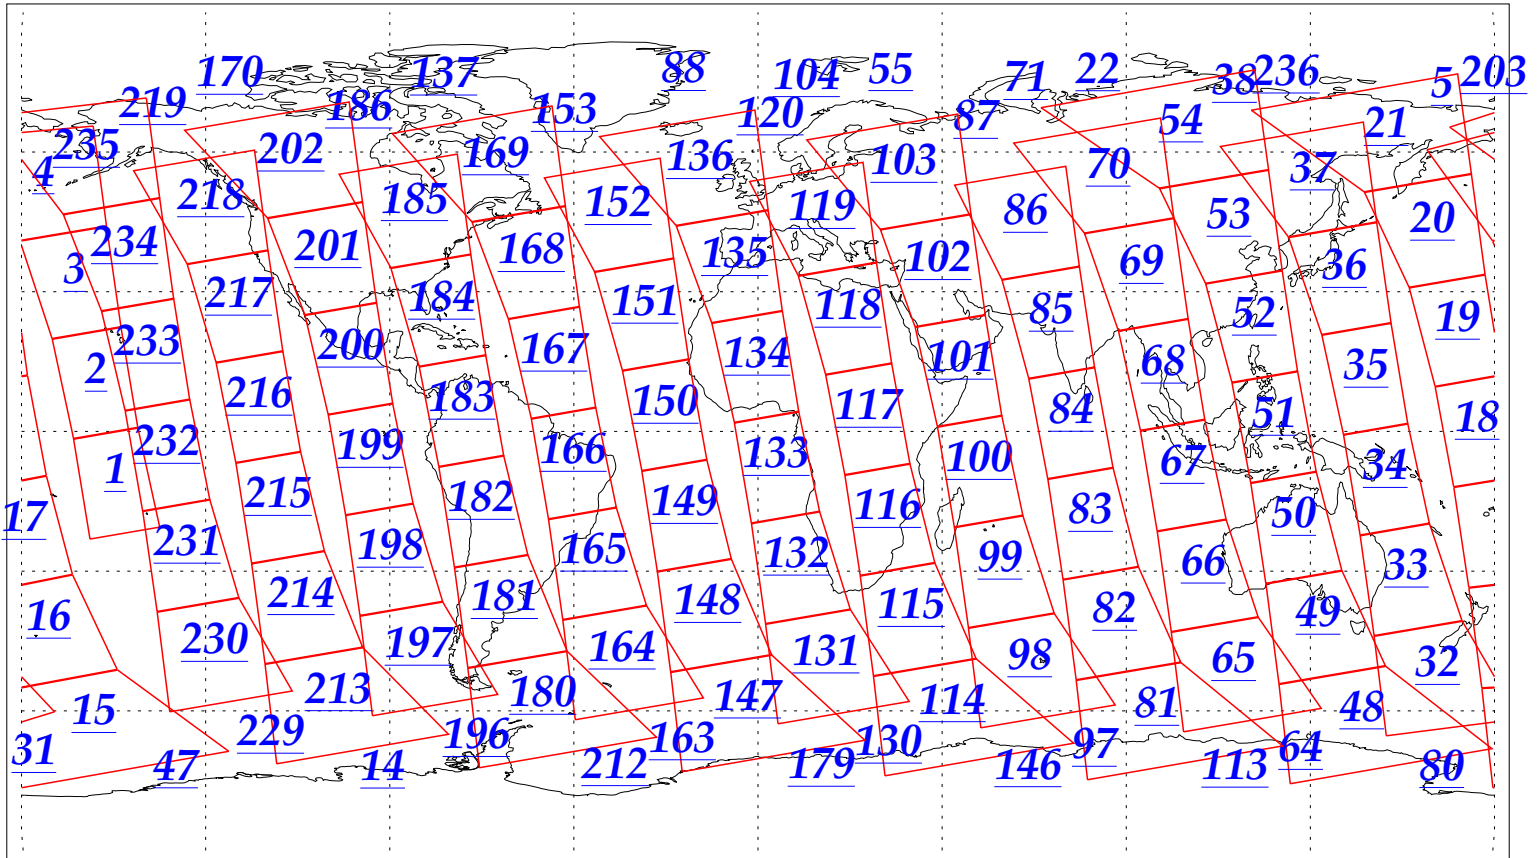

L1B Availability
AMSU Granules: 240
HSB Granules: 240
AIRS Granules: 240

14 Sep 2002
DoY 257
Aqua Day 133
Granules: 1 to 120

Granules: 121 to 240

Legend: AMSU Available, HSB Available, AIRS Available

L1B Availability
AMSU Granules: 240
HSB Granules: 240
AIRS Granules: 240

14 Sep 2002
DoY 257
Aqua Day 133

Ascending Granules

Descending Granules

Legend: AMSU Available, HSB Available, AIRS Available

L1B Availability
 AMSU Granules: 240
 HSB Granules: 240
 AIRS Granules: 240

14 Sep 2002
 DoY 257
 Aqua Day 133

Northern Hemisphere Granules

Southern Hemisphere Granules

Legend: AMSU Available, HSB Available, AIRS Available