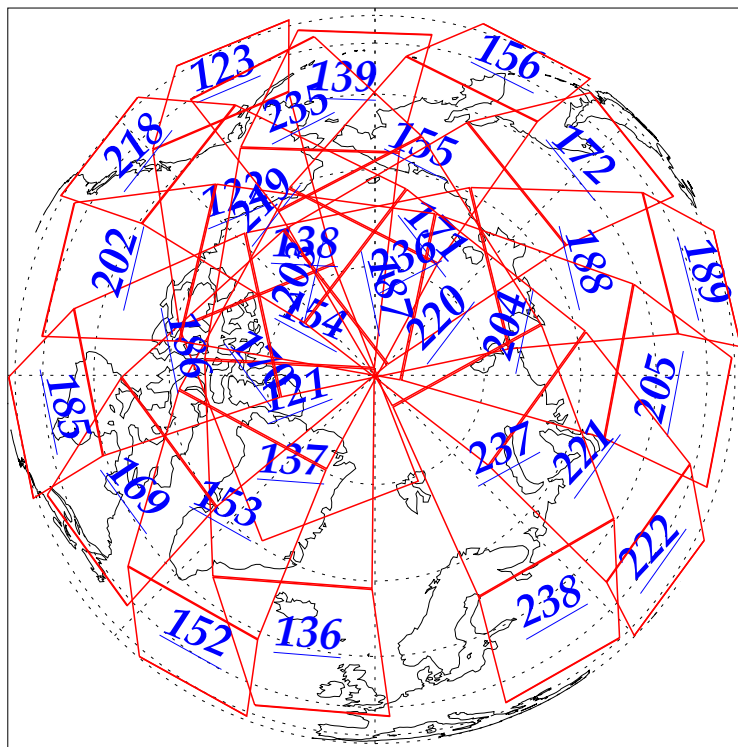

L1B Availability
AMSU Granules: 240
HSB Granules: 240
AIRS Granules: 240

14 Sep 2002
DoY 257
Aqua Day 133
Granules: 1 to 120

Granules: 121 to 240

Legend: AMSU Available, HSB Available, AIRS Available

L1B Availability
AMSU Granules: 240
HSB Granules: 240
AIRS Granules: 240

14 Sep 2002
DoY 257
Aqua Day 133

Ascending Granules

Descending Granules

Legend: AMSU Available, HSB Available, AIRS Available

L1B Availability
 AMSU Granules: 240
 HSB Granules: 240
 AIRS Granules: 240

14 Sep 2002
 DoY 257
 Aqua Day 133

Northern Hemisphere Granules

Southern Hemisphere Granules

Legend: AMSU Available, HSB Available, AIRS Available