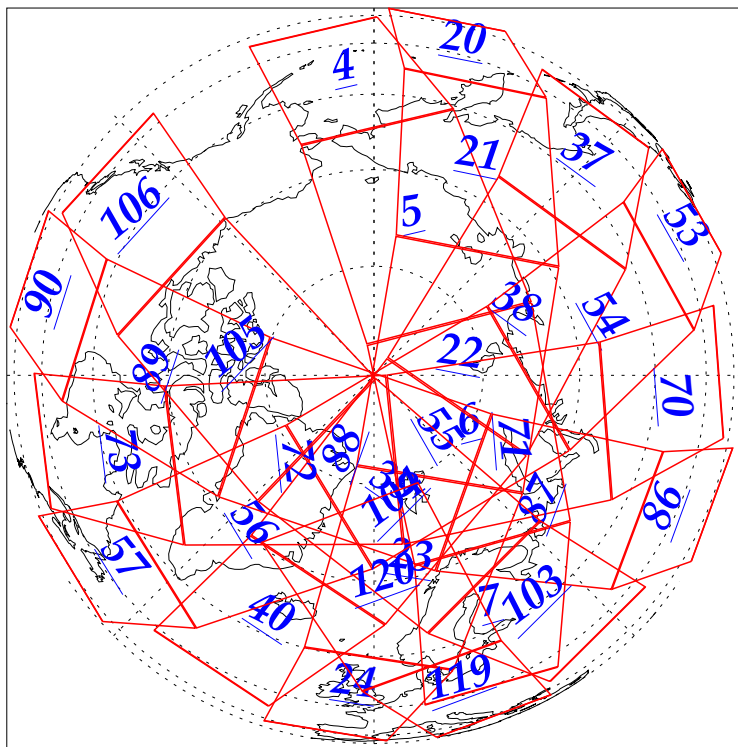

L1B Availability
AMSU Granules: 240
HSB Granules: 240
AIRS Granules: 240

14 Sep 2002
DoY 257
Aqua Day 133
Granules: 1 to 120

Granules: 121 to 240

Legend: AMSU Available, HSB Available, AIRS Available

L1B Availability
AMSU Granules: 240
HSB Granules: 240
AIRS Granules: 240

14 Sep 2002
DoY 257
Aqua Day 133

Ascending Granules

Descending Granules

Legend: AMSU Available, HSB Available, AIRS Available

L1B Availability
 AMSU Granules: 240
 HSB Granules: 240
 AIRS Granules: 240

14 Sep 2002
 DoY 257
 Aqua Day 133

Northern Hemisphere Granules

Southern Hemisphere Granules

Legend: AMSU Available, HSB Available, AIRS Available