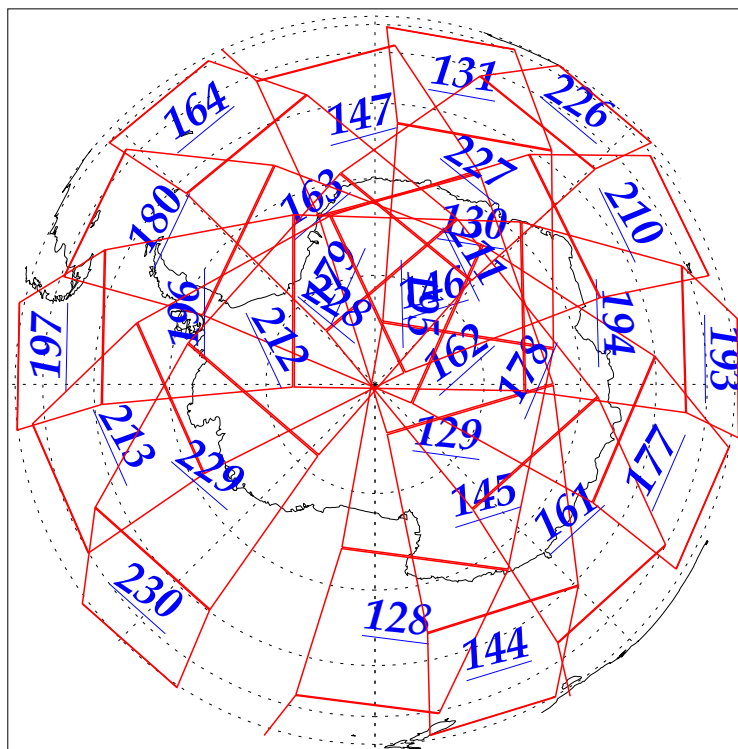

L1B Availability
AMSU Granules: 240
HSB Granules: 240
AIRS Granules: 240

14 Sep 2002
DoY 257
Aqua Day 133
Granules: 1 to 120

Granules: 121 to 240

Legend: AMSU Available, HSB Available, AIRS Available

L1B Availability
AMSU Granules: 240
HSB Granules: 240
AIRS Granules: 240

14 Sep 2002
DoY 257
Aqua Day 133

Ascending Granules

Descending Granules

Legend: AMSU Available, HSB Available, AIRS Available

L1B Availability
 AMSU Granules: 240
 HSB Granules: 240
 AIRS Granules: 240

14 Sep 2002
 DoY 257
 Aqua Day 133

Northern Hemisphere Granules

Southern Hemisphere Granules

Legend: AMSU Available, HSB Available, AIRS Available