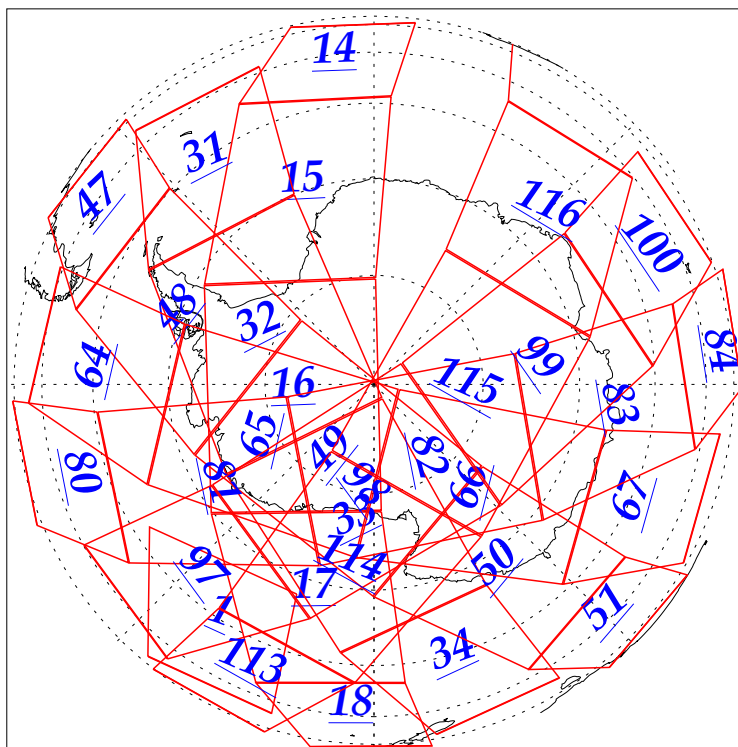

L1B Availability  
AMSU Granules: 141  
HSB Granules: 140  
AIRS Granules: 133

12 Sep 2002  
DoY 255  
Aqua Day 131  
Granules: 1 to 120

Granules: 121 to 240

Legend: AMSU Available, HSB Available, AIRS Available

L1B Availability  
AMSU Granules: 141  
HSB Granules: 140  
AIRS Granules: 133

12 Sep 2002  
DoY 255  
Aqua Day 131

Ascending Granules

Descending Granules

Legend: AMSU Available, HSB Available, AIRS Available

L1B Availability  
 AMSU Granules: 141  
 HSB Granules: 140  
 AIRS Granules: 133

12 Sep 2002  
 DoY 255  
 Aqua Day 131

Northern Hemisphere Granules

Southern Hemisphere Granules

Legend: AMSU Available, HSB Available, AIRS Available