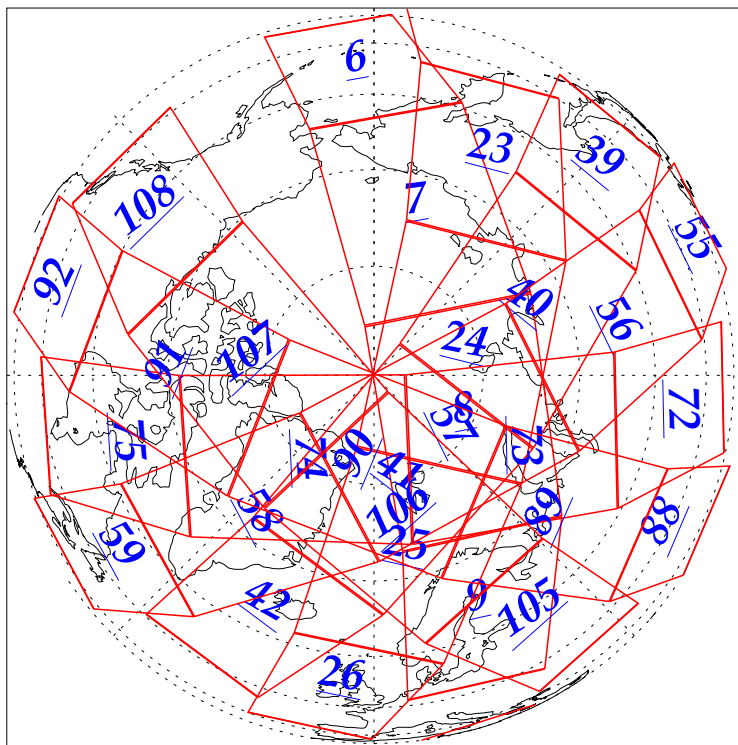

L1B Availability  
AMSU Granules: 141  
HSB Granules: 140  
AIRS Granules: 133

12 Sep 2002  
DoY 255  
Aqua Day 131  
Granules: 1 to 120

Granules: 121 to 240

Legend: AMSU Available, HSB Available, AIRS Available

L1B Availability  
AMSU Granules: 141  
HSB Granules: 140  
AIRS Granules: 133

12 Sep 2002  
DoY 255  
Aqua Day 131

Ascending Granules

Descending Granules

Legend: AMSU Available, HSB Available, AIRS Available

L1B Availability  
 AMSU Granules: 141  
 HSB Granules: 140  
 AIRS Granules: 133

12 Sep 2002  
 DoY 255  
 Aqua Day 131

Northern Hemisphere Granules

Southern Hemisphere Granules

Legend: AMSU Available, HSB Available, AIRS Available