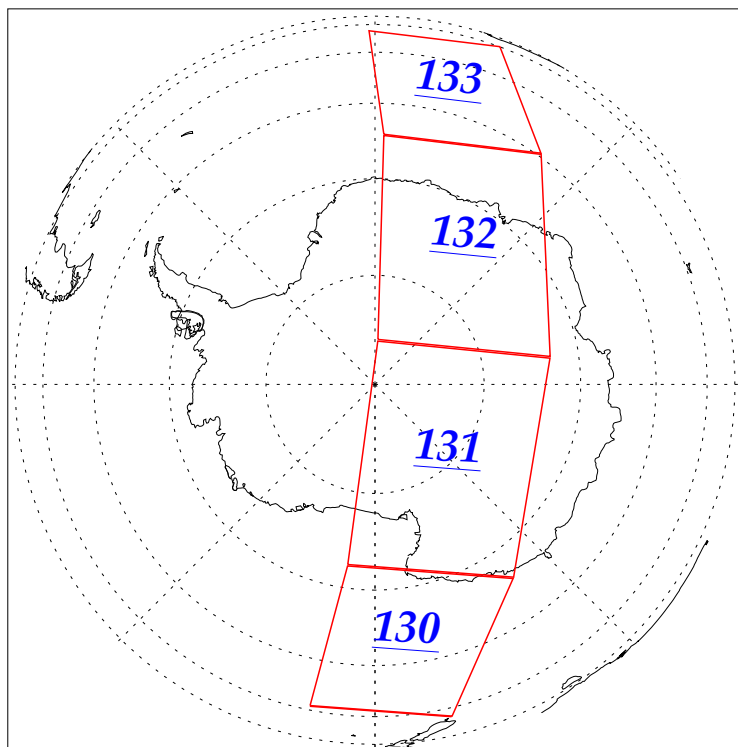

L1B Availability  
AMSU Granules: 141  
HSB Granules: 140  
AIRS Granules: 133

12 Sep 2002  
DoY 255  
Aqua Day 131

Ascending Granules

Descending Granules

Legend: AMSU Available, HSB Available, AIRS Available

L1B Availability  
 AMSU Granules: 141  
 HSB Granules: 140  
 AIRS Granules: 133

12 Sep 2002  
 DoY 255  
 Aqua Day 131

Northern Hemisphere Granules

Southern Hemisphere Granules

Legend: AMSU Available, HSB Available, AIRS Available