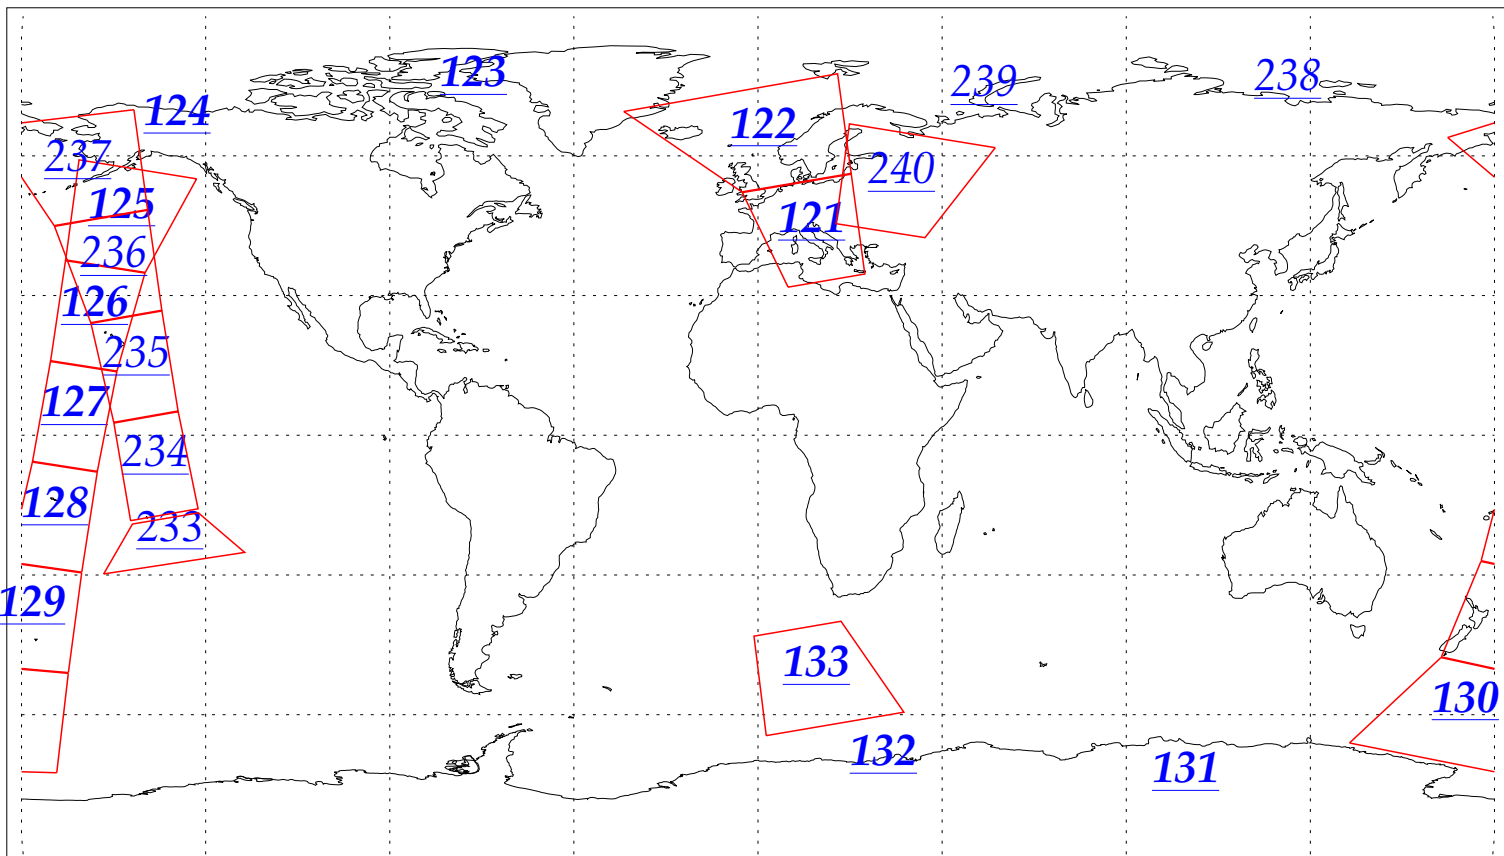

L1B Availability  
AMSU Granules: 141  
HSB Granules: 140  
AIRS Granules: 133

12 Sep 2002  
DoY 255  
Aqua Day 131  
Granules: 1 to 120

Granules: 121 to 240

Legend: AMSU Available, HSB Available, AIRS Available

L1B Availability  
AMSU Granules: 141  
HSB Granules: 140  
AIRS Granules: 133

12 Sep 2002  
DoY 255  
Aqua Day 131

Ascending Granules

Descending Granules

Legend: AMSU Available, HSB Available, AIRS Available

L1B Availability  
 AMSU Granules: 141  
 HSB Granules: 140  
 AIRS Granules: 133

12 Sep 2002  
 DoY 255  
 Aqua Day 131

Northern Hemisphere Granules

Southern Hemisphere Granules

Legend: AMSU Available, HSB Available, AIRS Available