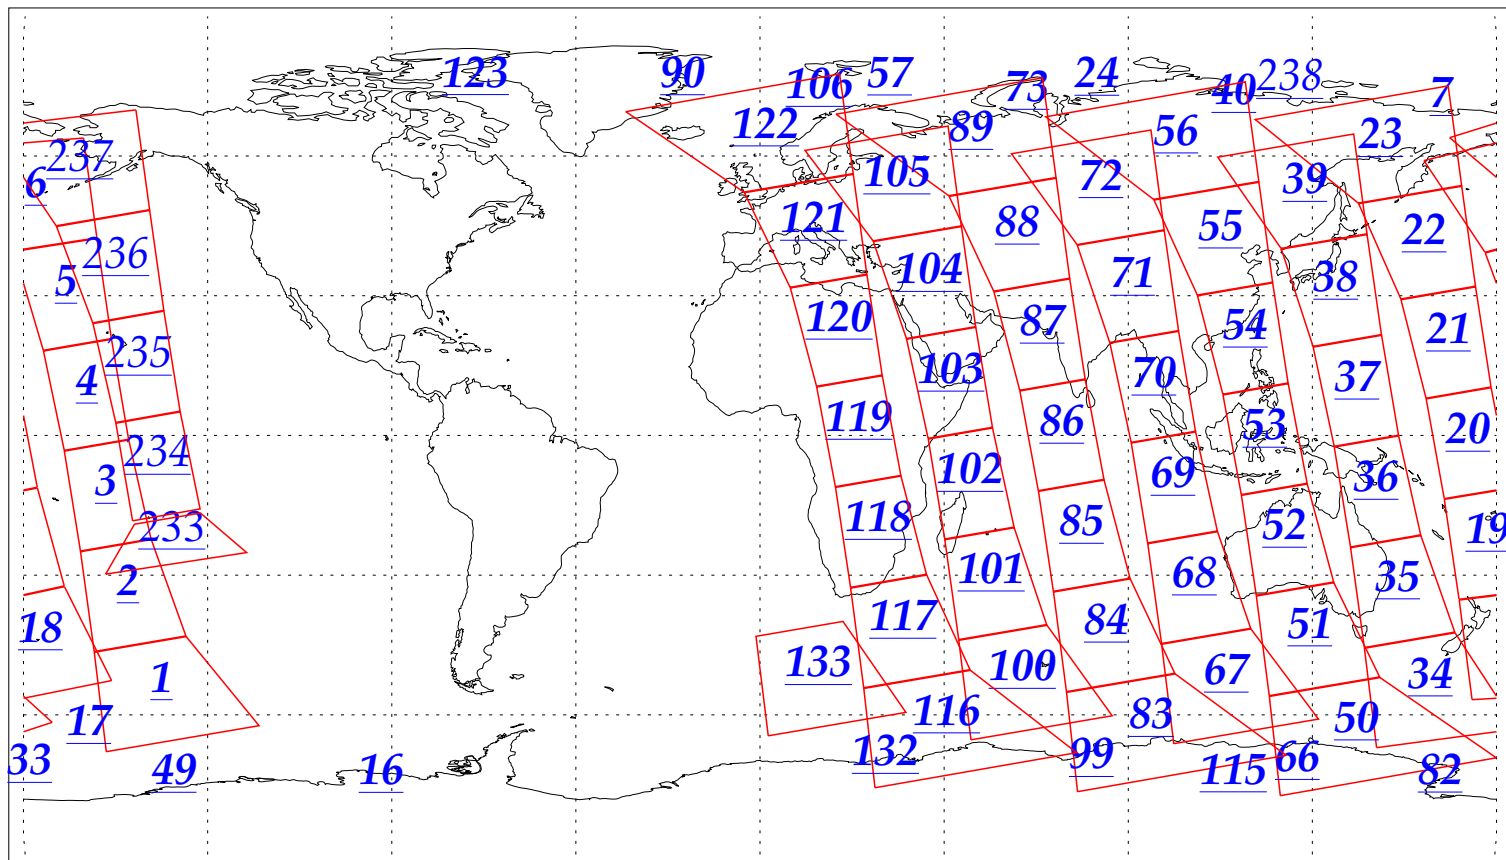

L1B Availability  
AMSU Granules: 141  
HSB Granules: 140  
AIRS Granules: 133

12 Sep 2002  
DoY 255  
Aqua Day 131  
Granules: 1 to 120

Granules: 121 to 240

Legend: AMSU Available, HSB Available, AIRS Available

L1B Availability  
AMSU Granules: 141  
HSB Granules: 140  
AIRS Granules: 133

12 Sep 2002  
DoY 255  
Aqua Day 131

Ascending Granules

Descending Granules

Legend: AMSU Available, HSB Available, AIRS Available