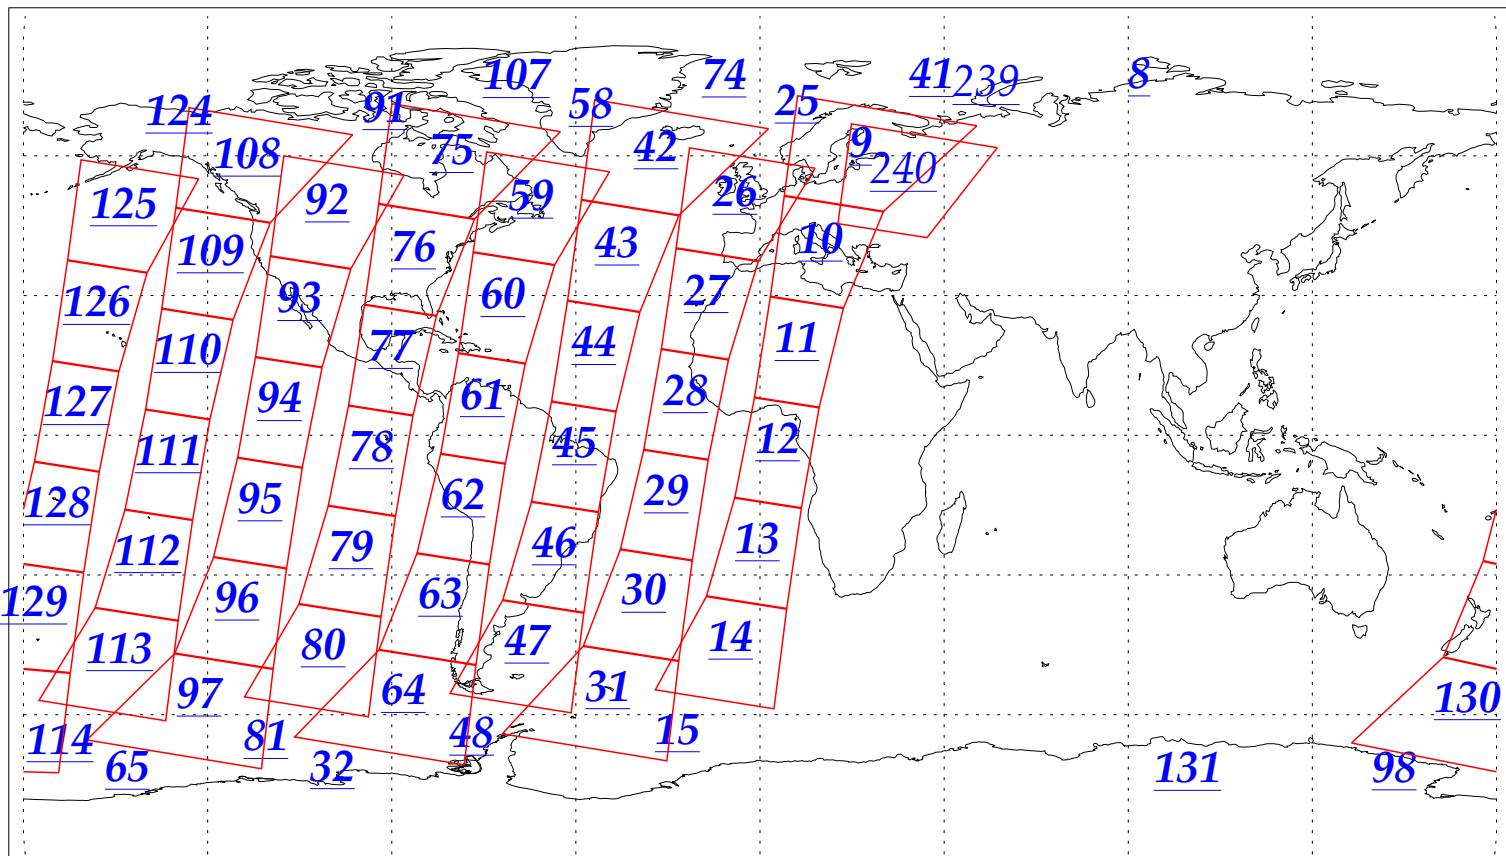

L1B Availability  
AMSU Granules: 141  
HSB Granules: 140  
AIRS Granules: 133

12 Sep 2002  
DoY 255  
Aqua Day 131  
Granules: 1 to 120

Granules: 121 to 240

Legend: AMSU Available, HSB Available, AIRS Available

L1B Availability  
AMSU Granules: 141  
HSB Granules: 140  
AIRS Granules: 133

12 Sep 2002  
DoY 255  
Aqua Day 131

Ascending Granules

Descending Granules

Legend: AMSU Available, HSB Available, AIRS Available

L1B Availability  
 AMSU Granules: 141  
 HSB Granules: 140  
 AIRS Granules: 133

12 Sep 2002  
 DoY 255  
 Aqua Day 131

Northern Hemisphere Granules

Southern Hemisphere Granules

Legend: AMSU Available, HSB Available, AIRS Available