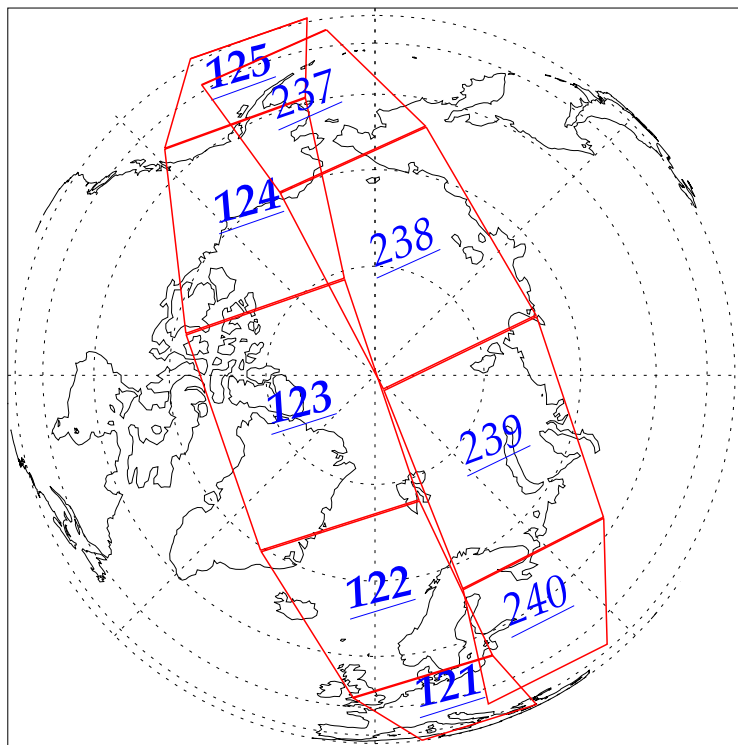

L1B Availability
AMSU Granules: 141
HSB Granules: 140
AIRS Granules: 133

12 Sep 2002
DoY 255
Aqua Day 131

Northern Hemisphere Granules

Southern Hemisphere Granules