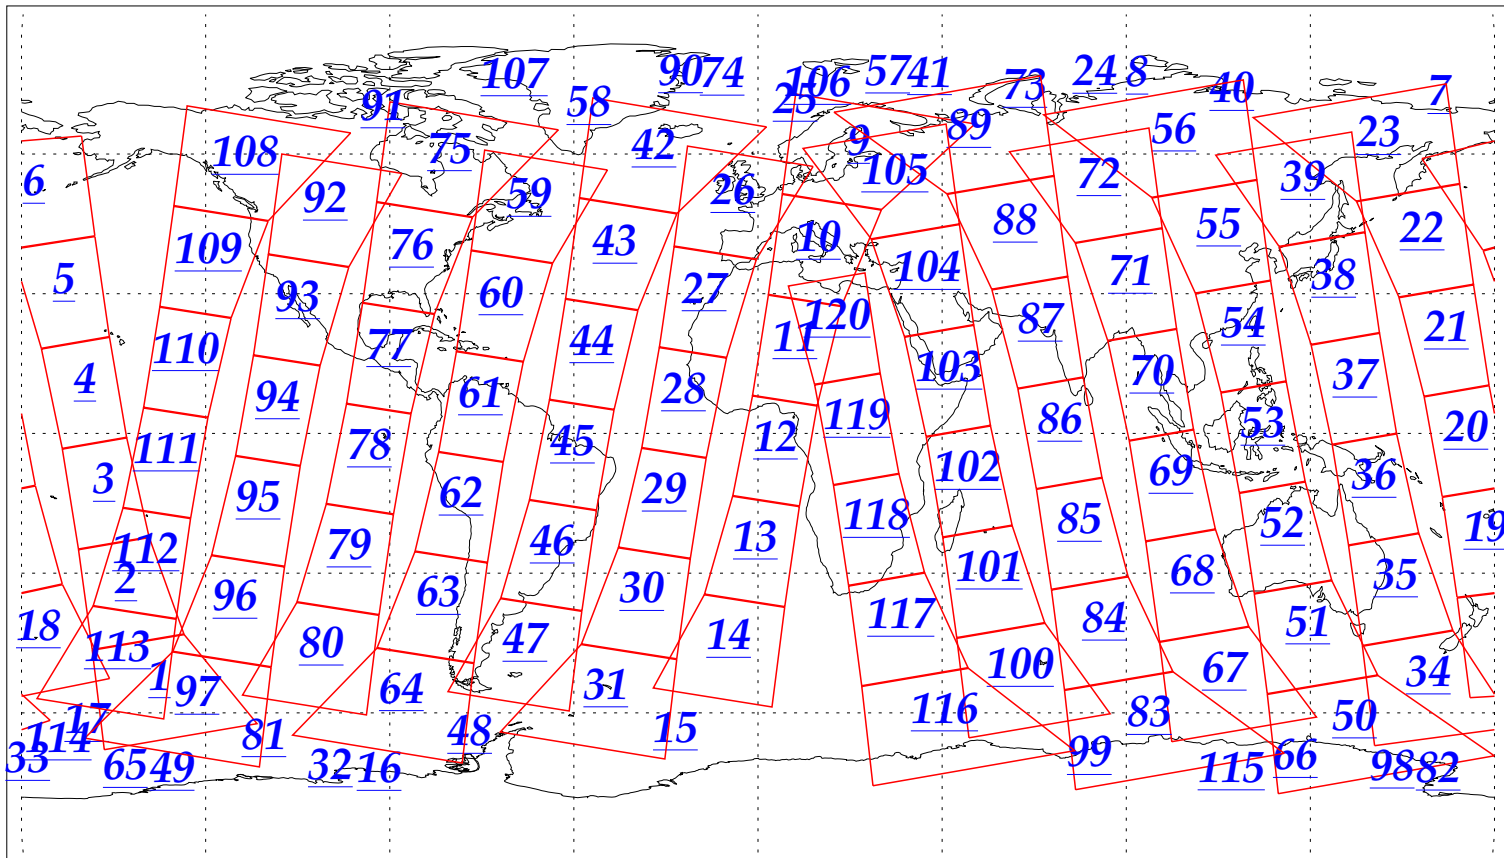

L1B Availability  
AMSU Granules: 141  
HSB Granules: 140  
AIRS Granules: 133

12 Sep 2002  
DoY 255  
Aqua Day 131  
Granules: 1 to 120

Granules: 121 to 240

Legend: AMSU Available, HSB Available, AIRS Available

L1B Availability  
AMSU Granules: 141  
HSB Granules: 140  
AIRS Granules: 133

12 Sep 2002  
DoY 255  
Aqua Day 131

Ascending Granules

Descending Granules

Legend: AMSU Available, HSB Available, AIRS Available

L1B Availability  
 AMSU Granules: 141  
 HSB Granules: 140  
 AIRS Granules: 133

12 Sep 2002  
 DoY 255  
 Aqua Day 131

Northern Hemisphere Granules

Southern Hemisphere Granules

Legend: AMSU Available, HSB Available, AIRS Available