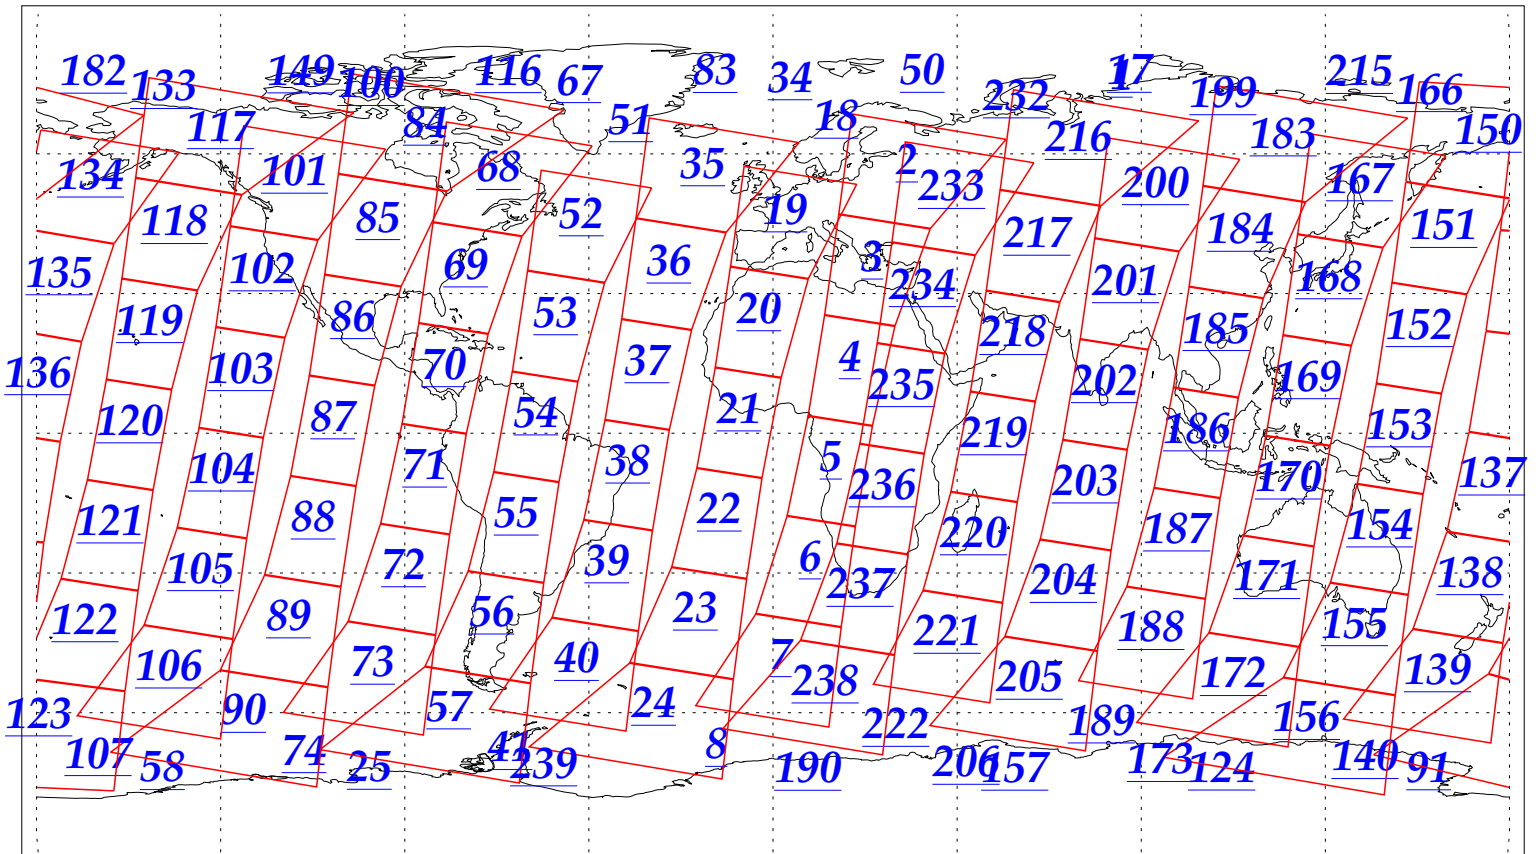

L1B Availability  
AMSU Granules: 240  
HSB Granules: 240  
AIRS Granules: 240

11 Sep 2002  
DoY 254  
Aqua Day 130  
Granules: 1 to 120

Granules: 121 to 240

Legend: AMSU Available, HSB Available, AIRS Available

L1B Availability  
AMSU Granules: 240  
HSB Granules: 240  
AIRS Granules: 240

11 Sep 2002  
DoY 254  
Aqua Day 130  
Ascending Granules

Descending Granules

Legend: AMSU Available, HSB Available, AIRS Available

L1B Availability  
 AMSU Granules: 240  
 HSB Granules: 240  
 AIRS Granules: 240

11 Sep 2002  
 DoY 254  
 Aqua Day 130

Northern Hemisphere Granules

Southern Hemisphere Granules

Legend: AMSU Available, HSB Available, **AIRS Available**