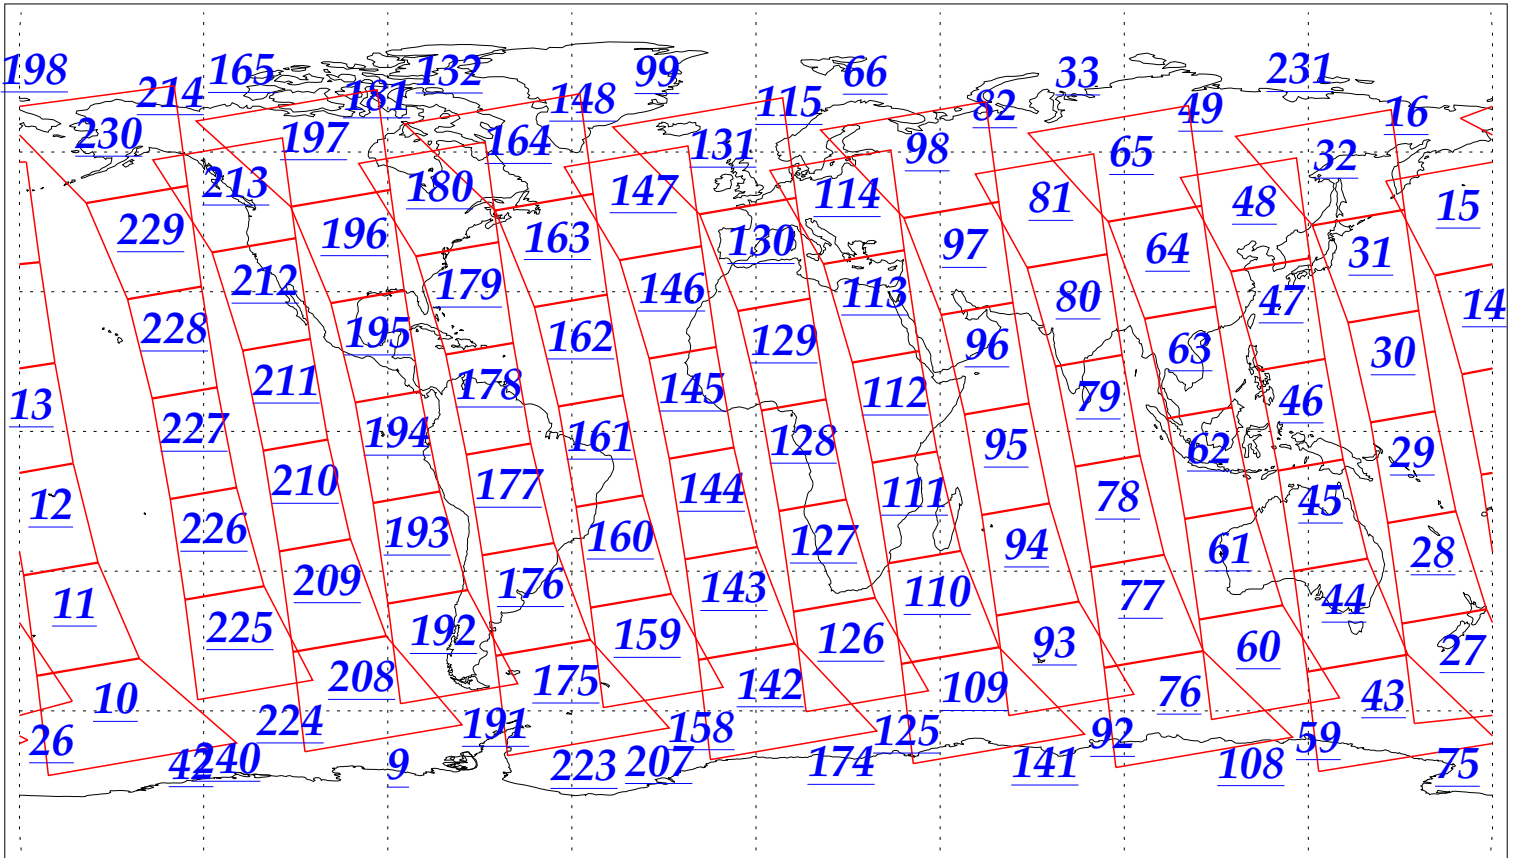

L1B Availability  
AMSU Granules: 240  
HSB Granules: 240  
AIRS Granules: 240

11 Sep 2002  
DoY 254  
Aqua Day 130  
Granules: 1 to 120

Granules: 121 to 240

Legend: AMSU Available, HSB Available, AIRS Available

L1B Availability  
AMSU Granules: 240  
HSB Granules: 240  
AIRS Granules: 240

11 Sep 2002  
DoY 254  
Aqua Day 130  
Ascending Granules

Descending Granules

Legend: AMSU Available, HSB Available, AIRS Available

L1B Availability  
 AMSU Granules: 240  
 HSB Granules: 240  
 AIRS Granules: 240

11 Sep 2002  
 DoY 254  
 Aqua Day 130

Northern Hemisphere Granules

Southern Hemisphere Granules

Legend: AMSU Available, HSB Available, **AIRS Available**