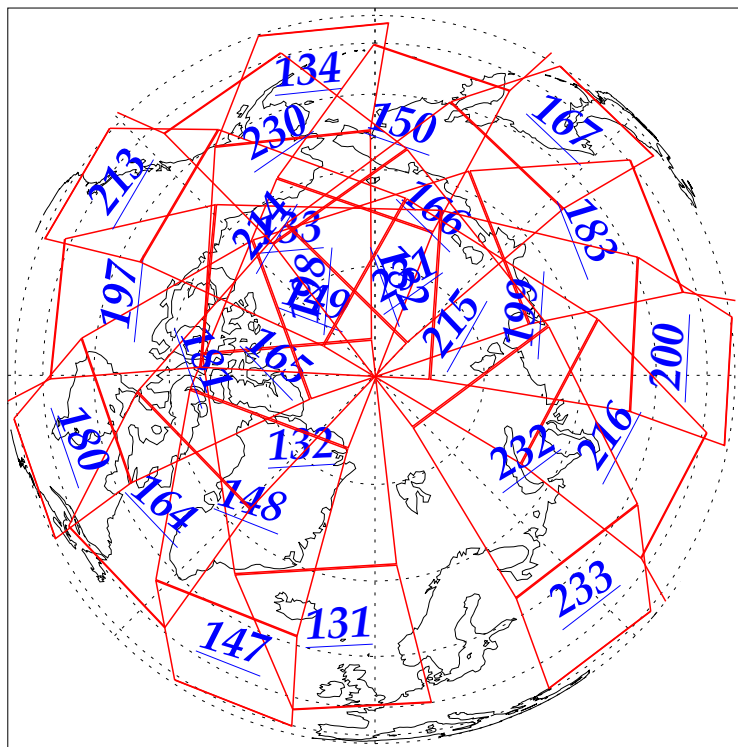

L1B Availability  
AMSU Granules: 240  
HSB Granules: 240  
AIRS Granules: 240

11 Sep 2002  
DoY 254  
Aqua Day 130  
Granules: 1 to 120

Granules: 121 to 240

Legend: AMSU Available, HSB Available, AIRS Available

L1B Availability  
AMSU Granules: 240  
HSB Granules: 240  
AIRS Granules: 240

11 Sep 2002  
DoY 254  
Aqua Day 130  
Ascending Granules

Descending Granules

Legend: AMSU Available, HSB Available, AIRS Available

L1B Availability  
 AMSU Granules: 240  
 HSB Granules: 240  
 AIRS Granules: 240

11 Sep 2002  
 DoY 254  
 Aqua Day 130

Northern Hemisphere Granules

Southern Hemisphere Granules

Legend: AMSU Available, HSB Available, **AIRS Available**