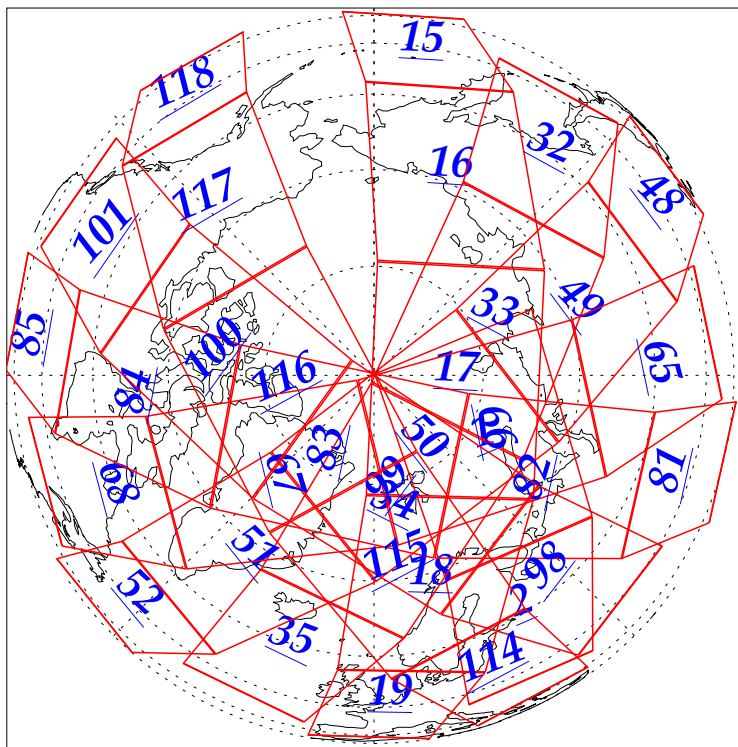

L1B Availability  
AMSU Granules: 240  
HSB Granules: 240  
AIRS Granules: 240

11 Sep 2002  
DoY 254  
Aqua Day 130  
Granules: 1 to 120

Granules: 121 to 240

Legend: AMSU Available, HSB Available, AIRS Available

L1B Availability  
AMSU Granules: 240  
HSB Granules: 240  
AIRS Granules: 240

11 Sep 2002  
DoY 254  
Aqua Day 130  
Ascending Granules

Descending Granules

Legend: AMSU Available, HSB Available, AIRS Available

L1B Availability  
 AMSU Granules: 240  
 HSB Granules: 240  
 AIRS Granules: 240

11 Sep 2002  
 DoY 254  
 Aqua Day 130

Northern Hemisphere Granules

Southern Hemisphere Granules

Legend: AMSU Available, HSB Available, **AIRS Available**