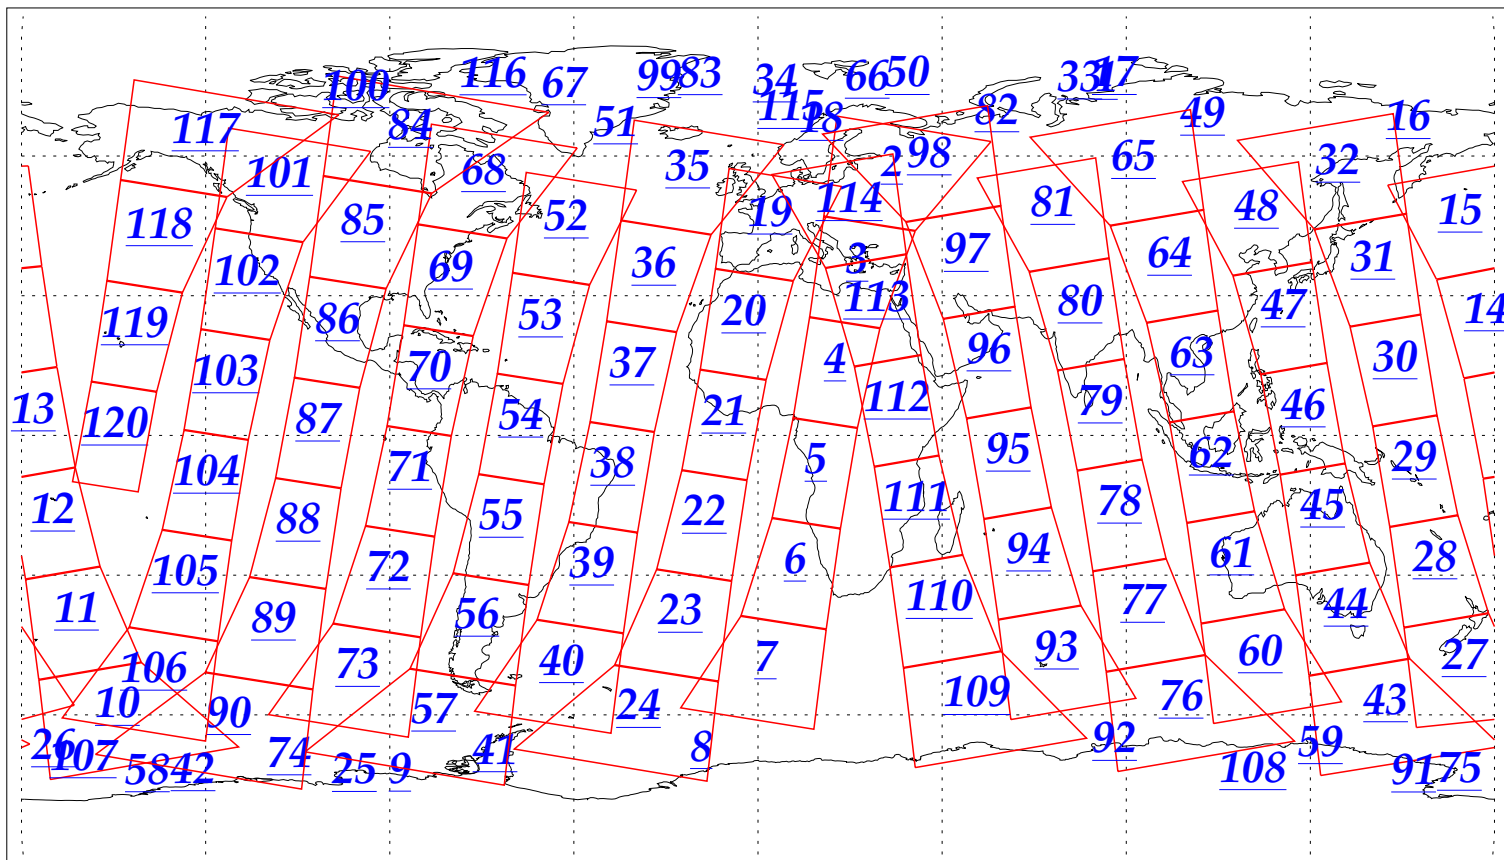

L1B Availability  
AMSU Granules: 240  
HSB Granules: 240  
AIRS Granules: 240

11 Sep 2002  
DoY 254  
Aqua Day 130  
Granules: 1 to 120

Granules: 121 to 240

Legend: AMSU Available, HSB Available, AIRS Available

L1B Availability  
AMSU Granules: 240  
HSB Granules: 240  
AIRS Granules: 240

11 Sep 2002  
DoY 254  
Aqua Day 130  
Ascending Granules

Descending Granules

Legend: AMSU Available, HSB Available, AIRS Available

L1B Availability  
 AMSU Granules: 240  
 HSB Granules: 240  
 AIRS Granules: 240

11 Sep 2002  
 DoY 254  
 Aqua Day 130

Northern Hemisphere Granules

Southern Hemisphere Granules

Legend: AMSU Available, HSB Available, **AIRS Available**