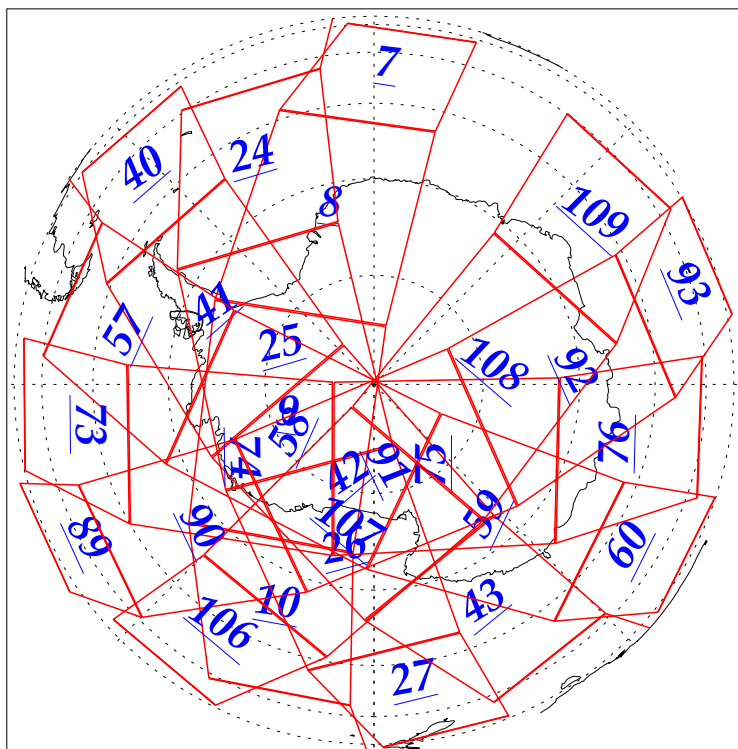

L1B Availability  
AMSU Granules: 240  
HSB Granules: 240  
AIRS Granules: 240

11 Sep 2002  
DoY 254  
Aqua Day 130  
Granules: 1 to 120

Granules: 121 to 240

Legend: AMSU Available, HSB Available, AIRS Available

L1B Availability  
AMSU Granules: 240  
HSB Granules: 240  
AIRS Granules: 240

11 Sep 2002  
DoY 254  
Aqua Day 130  
Ascending Granules

Descending Granules

Legend: AMSU Available, HSB Available, AIRS Available

L1B Availability  
 AMSU Granules: 240  
 HSB Granules: 240  
 AIRS Granules: 240

11 Sep 2002  
 DoY 254  
 Aqua Day 130

Northern Hemisphere Granules

Southern Hemisphere Granules

Legend: AMSU Available, HSB Available, **AIRS Available**