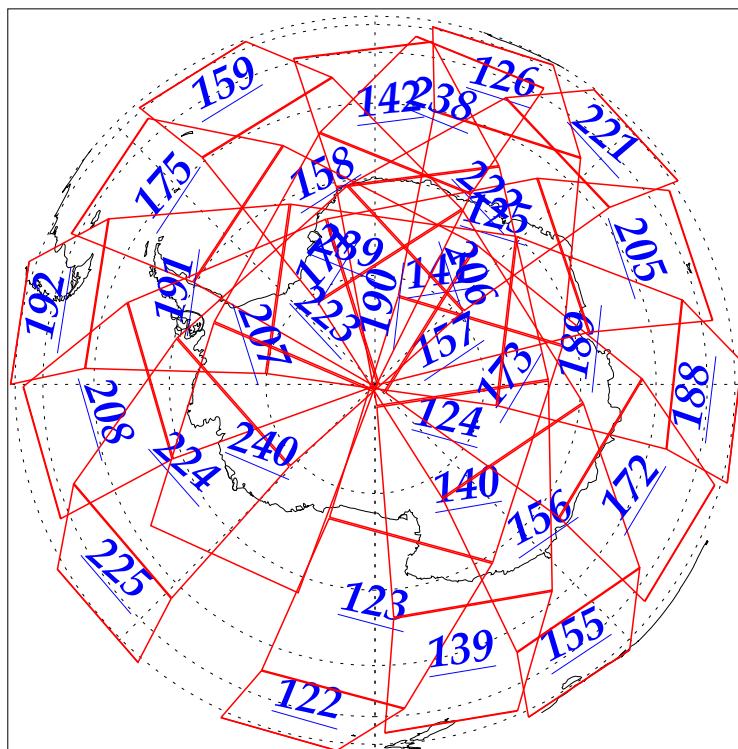

L1B Availability  
AMSU Granules: 240  
HSB Granules: 240  
AIRS Granules: 240

11 Sep 2002  
DoY 254  
Aqua Day 130  
Granules: 1 to 120

Granules: 121 to 240

Legend: AMSU Available, HSB Available, AIRS Available

L1B Availability  
AMSU Granules: 240  
HSB Granules: 240  
AIRS Granules: 240

11 Sep 2002  
DoY 254  
Aqua Day 130  
Ascending Granules

Descending Granules

Legend: AMSU Available, HSB Available, AIRS Available

L1B Availability  
 AMSU Granules: 240  
 HSB Granules: 240  
 AIRS Granules: 240

11 Sep 2002  
 DoY 254  
 Aqua Day 130

Northern Hemisphere Granules

Southern Hemisphere Granules

Legend: AMSU Available, HSB Available, **AIRS Available**