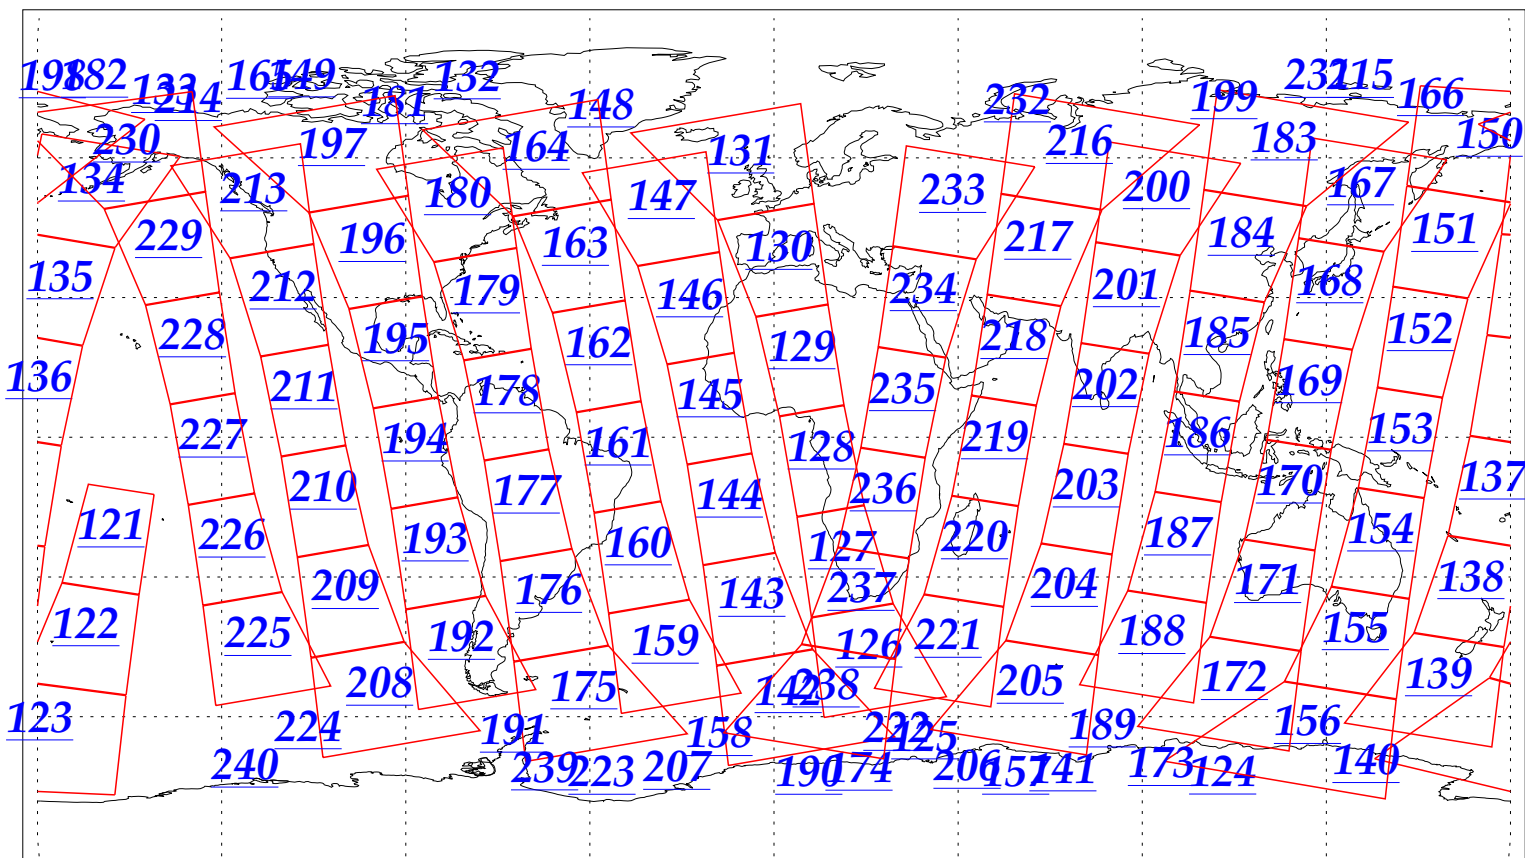

L1B Availability  
AMSU Granules: 240  
HSB Granules: 240  
AIRS Granules: 240

11 Sep 2002  
DoY 254  
Aqua Day 130  
Granules: 1 to 120

Granules: 121 to 240

Legend: AMSU Available, HSB Available, AIRS Available

L1B Availability  
AMSU Granules: 240  
HSB Granules: 240  
AIRS Granules: 240

11 Sep 2002  
DoY 254  
Aqua Day 130  
Ascending Granules

Descending Granules

Legend: AMSU Available, HSB Available, AIRS Available

L1B Availability  
 AMSU Granules: 240  
 HSB Granules: 240  
 AIRS Granules: 240

11 Sep 2002  
 DoY 254  
 Aqua Day 130

Northern Hemisphere Granules

Southern Hemisphere Granules

Legend: AMSU Available, HSB Available, **AIRS Available**