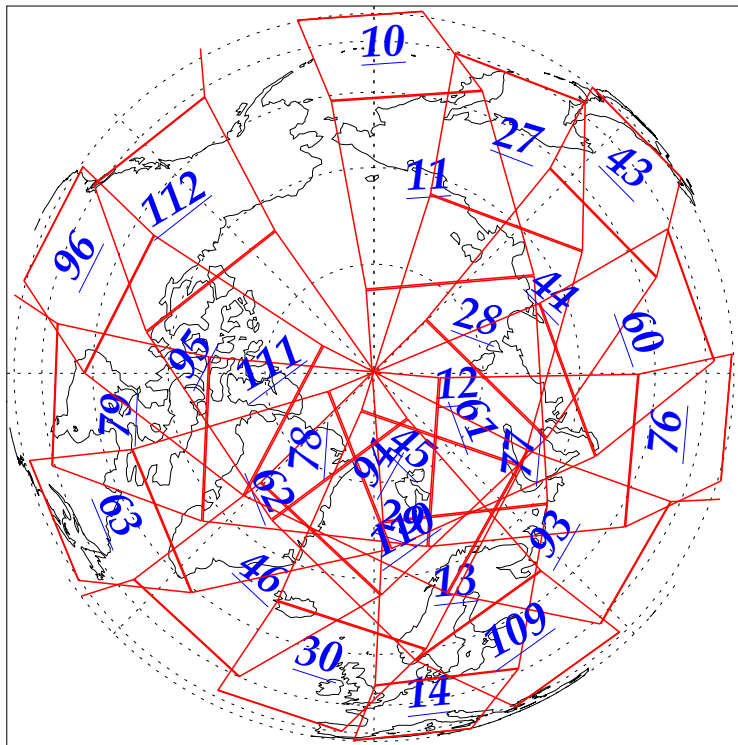

L1B Availability
AMSU Granules: 240
HSB Granules: 240
AIRS Granules: 240

8 Sep 2002
DoY 251
Aqua Day 127
Granules: 1 to 120

Granules: 121 to 240

Legend: AMSU Available, HSB Available, AIRS Available

L1B Availability
AMSU Granules: 240
HSB Granules: 240
AIRS Granules: 240

8 Sep 2002
DoY 251
Aqua Day 127

Ascending Granules

Descending Granules

Legend: AMSU Available, HSB Available, AIRS Available

L1B Availability
 AMSU Granules: 240
 HSB Granules: 240
 AIRS Granules: 240

8 Sep 2002
 DoY 251
 Aqua Day 127

Northern Hemisphere Granules

Southern Hemisphere Granules

Legend: AMSU Available, HSB Available, AIRS Available