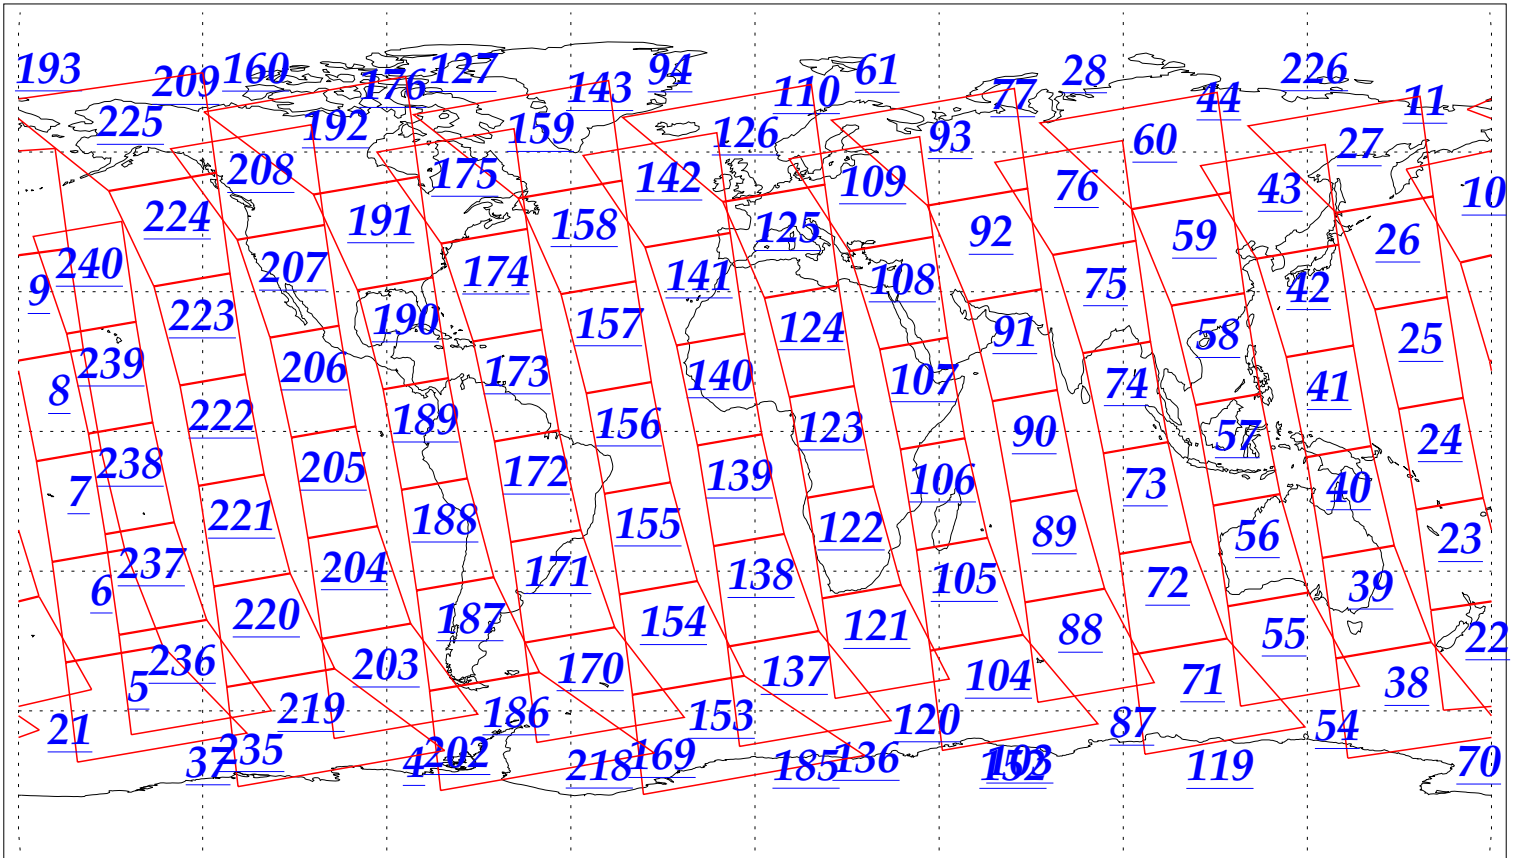

L1B Availability
AMSU Granules: 240
HSB Granules: 240
AIRS Granules: 240

8 Sep 2002
DoY 251
Aqua Day 127
Granules: 1 to 120

Granules: 121 to 240

Legend: AMSU Available, HSB Available, AIRS Available

L1B Availability
AMSU Granules: 240
HSB Granules: 240
AIRS Granules: 240

8 Sep 2002
DoY 251
Aqua Day 127

Ascending Granules

Descending Granules

Legend: AMSU Available, HSB Available, AIRS Available

L1B Availability
 AMSU Granules: 240
 HSB Granules: 240
 AIRS Granules: 240

8 Sep 2002
 DoY 251
 Aqua Day 127

Northern Hemisphere Granules

Southern Hemisphere Granules

Legend: AMSU Available, HSB Available, AIRS Available