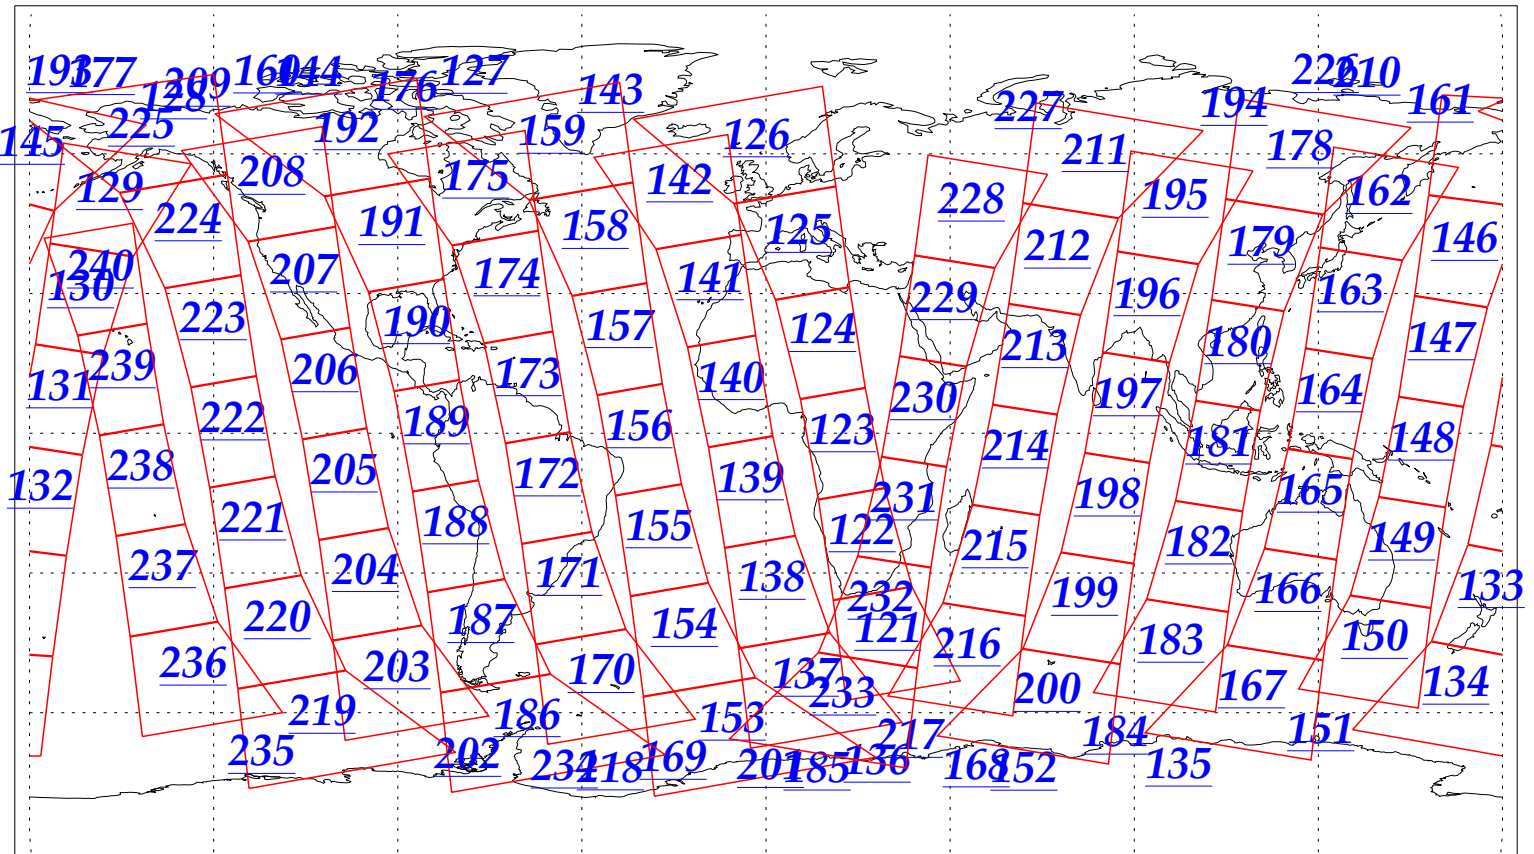

L1B Availability
AMSU Granules: 240
HSB Granules: 240
AIRS Granules: 240

8 Sep 2002
DoY 251
Aqua Day 127
Granules: 1 to 120

Granules: 121 to 240

Legend: AMSU Available, HSB Available, AIRS Available

L1B Availability
AMSU Granules: 240
HSB Granules: 240
AIRS Granules: 240

8 Sep 2002
DoY 251
Aqua Day 127

Ascending Granules

Descending Granules

Legend: AMSU Available, HSB Available, AIRS Available

L1B Availability
 AMSU Granules: 240
 HSB Granules: 240
 AIRS Granules: 240

8 Sep 2002
 DoY 251
 Aqua Day 127