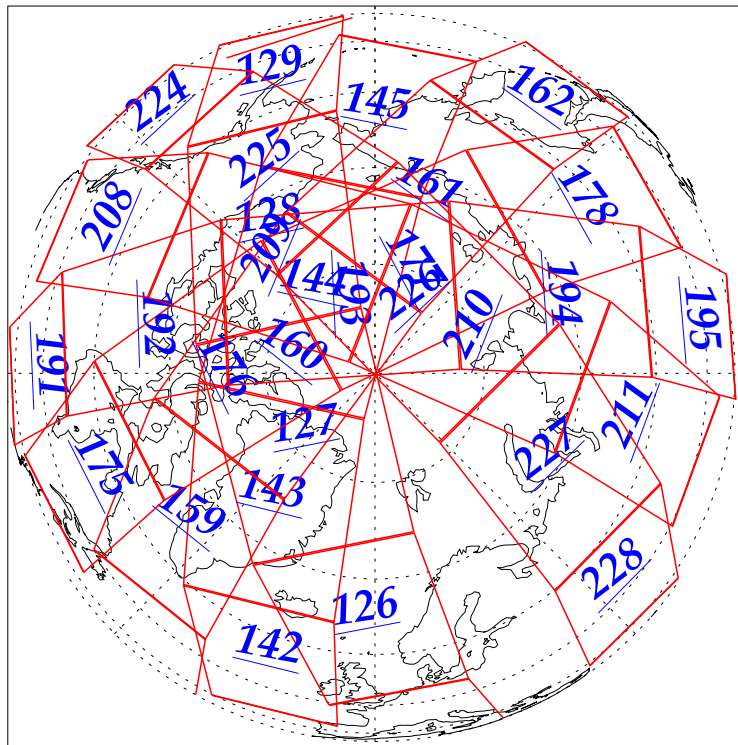

L1B Availability
AMSU Granules: 240
HSB Granules: 240
AIRS Granules: 240

8 Sep 2002
DoY 251
Aqua Day 127
Granules: 1 to 120

Granules: 121 to 240

Legend: AMSU Available, HSB Available, AIRS Available

L1B Availability
AMSU Granules: 240
HSB Granules: 240
AIRS Granules: 240

8 Sep 2002
DoY 251
Aqua Day 127

Ascending Granules

Descending Granules

Legend: AMSU Available, HSB Available, AIRS Available

L1B Availability
 AMSU Granules: 240
 HSB Granules: 240
 AIRS Granules: 240

8 Sep 2002
 DoY 251
 Aqua Day 127

Northern Hemisphere Granules

Southern Hemisphere Granules

Legend: AMSU Available, HSB Available, AIRS Available