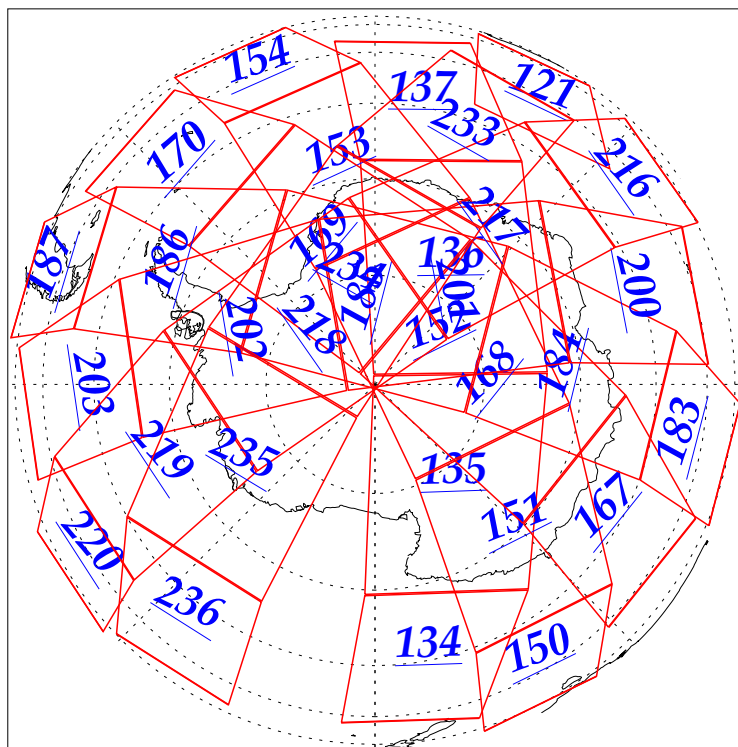

L1B Availability
AMSU Granules: 240
HSB Granules: 240
AIRS Granules: 240

8 Sep 2002
DoY 251
Aqua Day 127
Granules: 1 to 120

Granules: 121 to 240

Legend: AMSU Available, HSB Available, AIRS Available

L1B Availability
AMSU Granules: 240
HSB Granules: 240
AIRS Granules: 240

8 Sep 2002
DoY 251
Aqua Day 127

Ascending Granules

Descending Granules

Legend: AMSU Available, HSB Available, AIRS Available

L1B Availability
 AMSU Granules: 240
 HSB Granules: 240
 AIRS Granules: 240

8 Sep 2002
 DoY 251
 Aqua Day 127

Northern Hemisphere Granules

Southern Hemisphere Granules

Legend: AMSU Available, HSB Available, AIRS Available