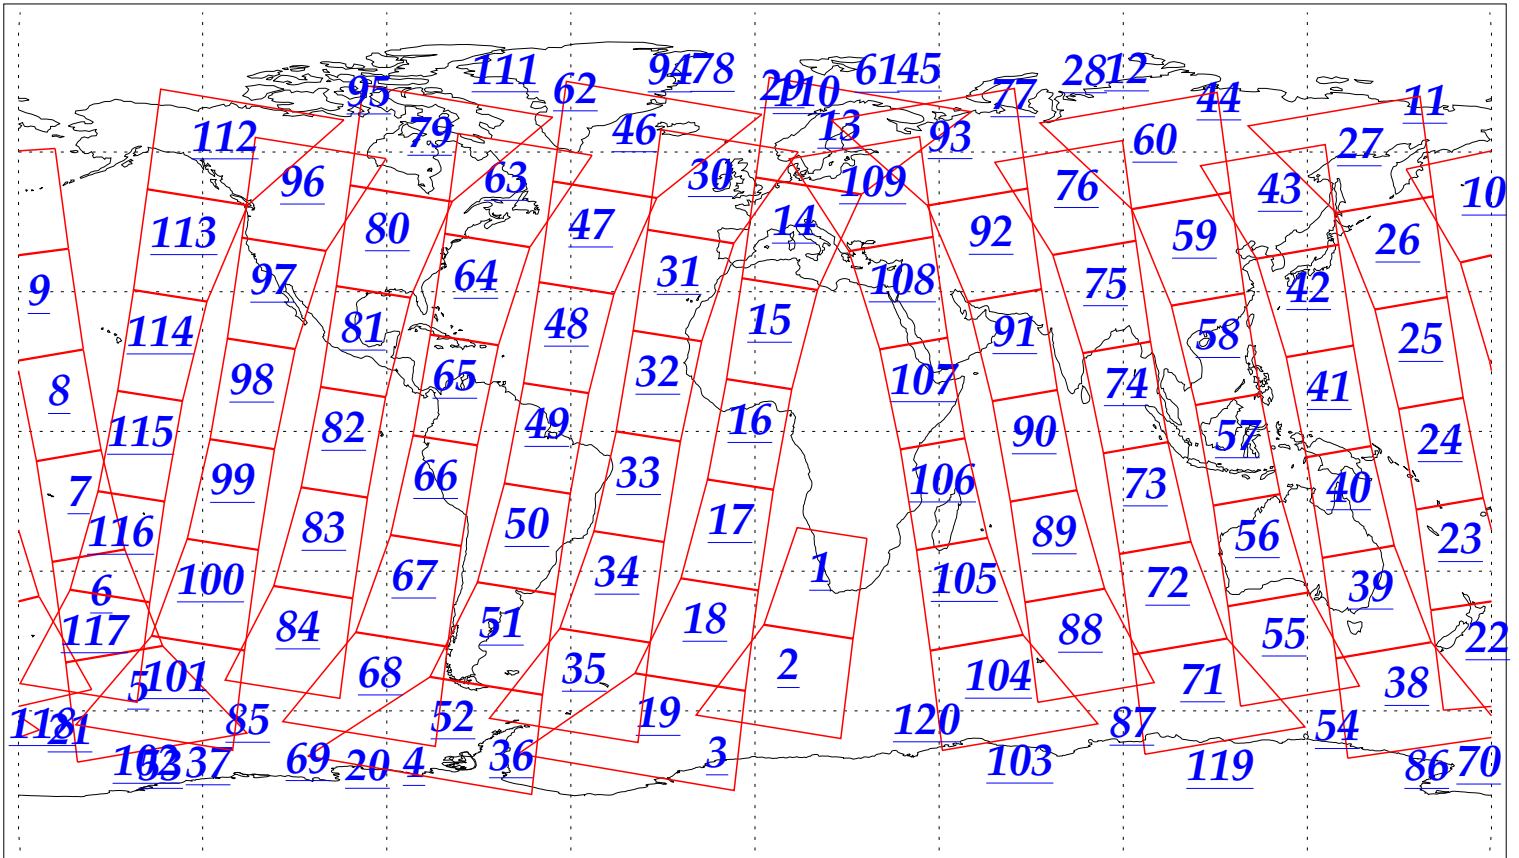

L1B Availability
AMSU Granules: 240
HSB Granules: 240
AIRS Granules: 240

8 Sep 2002
DoY 251
Aqua Day 127
Granules: 1 to 120

Granules: 121 to 240

Legend: AMSU Available, HSB Available, AIRS Available

L1B Availability
AMSU Granules: 240
HSB Granules: 240
AIRS Granules: 240

8 Sep 2002
DoY 251
Aqua Day 127

Ascending Granules

Descending Granules

Legend: AMSU Available, HSB Available, AIRS Available

L1B Availability
 AMSU Granules: 240
 HSB Granules: 240
 AIRS Granules: 240

8 Sep 2002
 DoY 251
 Aqua Day 127

Northern Hemisphere Granules

Southern Hemisphere Granules

Legend: AMSU Available, HSB Available, AIRS Available