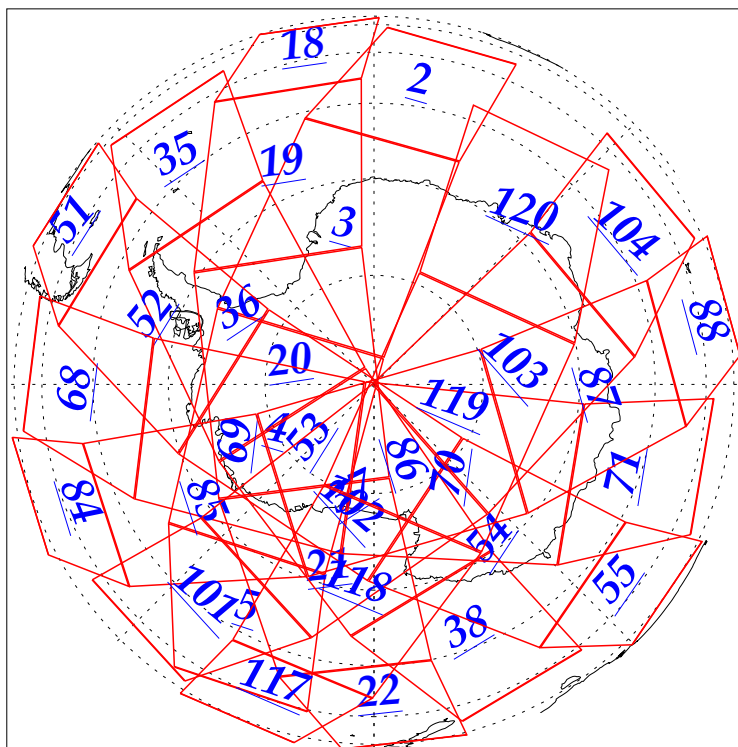

L1B Availability
AMSU Granules: 240
HSB Granules: 240
AIRS Granules: 240

8 Sep 2002
DoY 251
Aqua Day 127
Granules: 1 to 120

Granules: 121 to 240

Legend: AMSU Available, HSB Available, AIRS Available

L1B Availability
AMSU Granules: 240
HSB Granules: 240
AIRS Granules: 240

8 Sep 2002
DoY 251
Aqua Day 127

Ascending Granules

Descending Granules

Legend: AMSU Available, HSB Available, AIRS Available

L1B Availability
 AMSU Granules: 240
 HSB Granules: 240
 AIRS Granules: 240

8 Sep 2002
 DoY 251
 Aqua Day 127

Northern Hemisphere Granules

Southern Hemisphere Granules

Legend: AMSU Available, HSB Available, AIRS Available