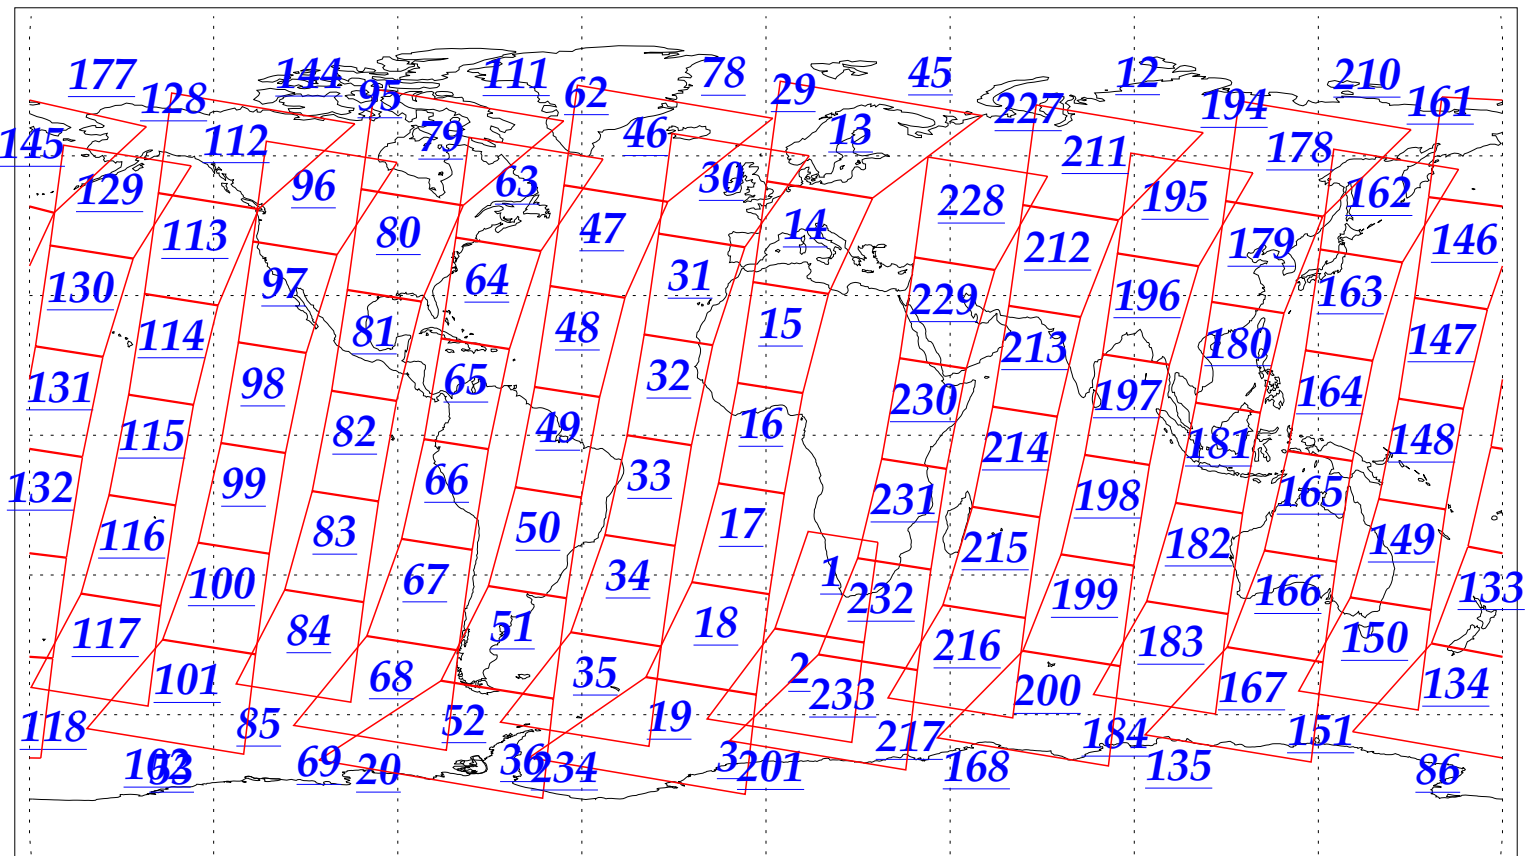

L1B Availability
AMSU Granules: 240
HSB Granules: 240
AIRS Granules: 240

8 Sep 2002
DoY 251
Aqua Day 127
Granules: 1 to 120

Granules: 121 to 240

Legend: AMSU Available, HSB Available, AIRS Available

L1B Availability
AMSU Granules: 240
HSB Granules: 240
AIRS Granules: 240

8 Sep 2002
DoY 251
Aqua Day 127

Ascending Granules

Descending Granules

Legend: AMSU Available, HSB Available, AIRS Available

L1B Availability
 AMSU Granules: 240
 HSB Granules: 240
 AIRS Granules: 240

8 Sep 2002
 DoY 251
 Aqua Day 127

Northern Hemisphere Granules

Southern Hemisphere Granules

Legend: AMSU Available, HSB Available, AIRS Available