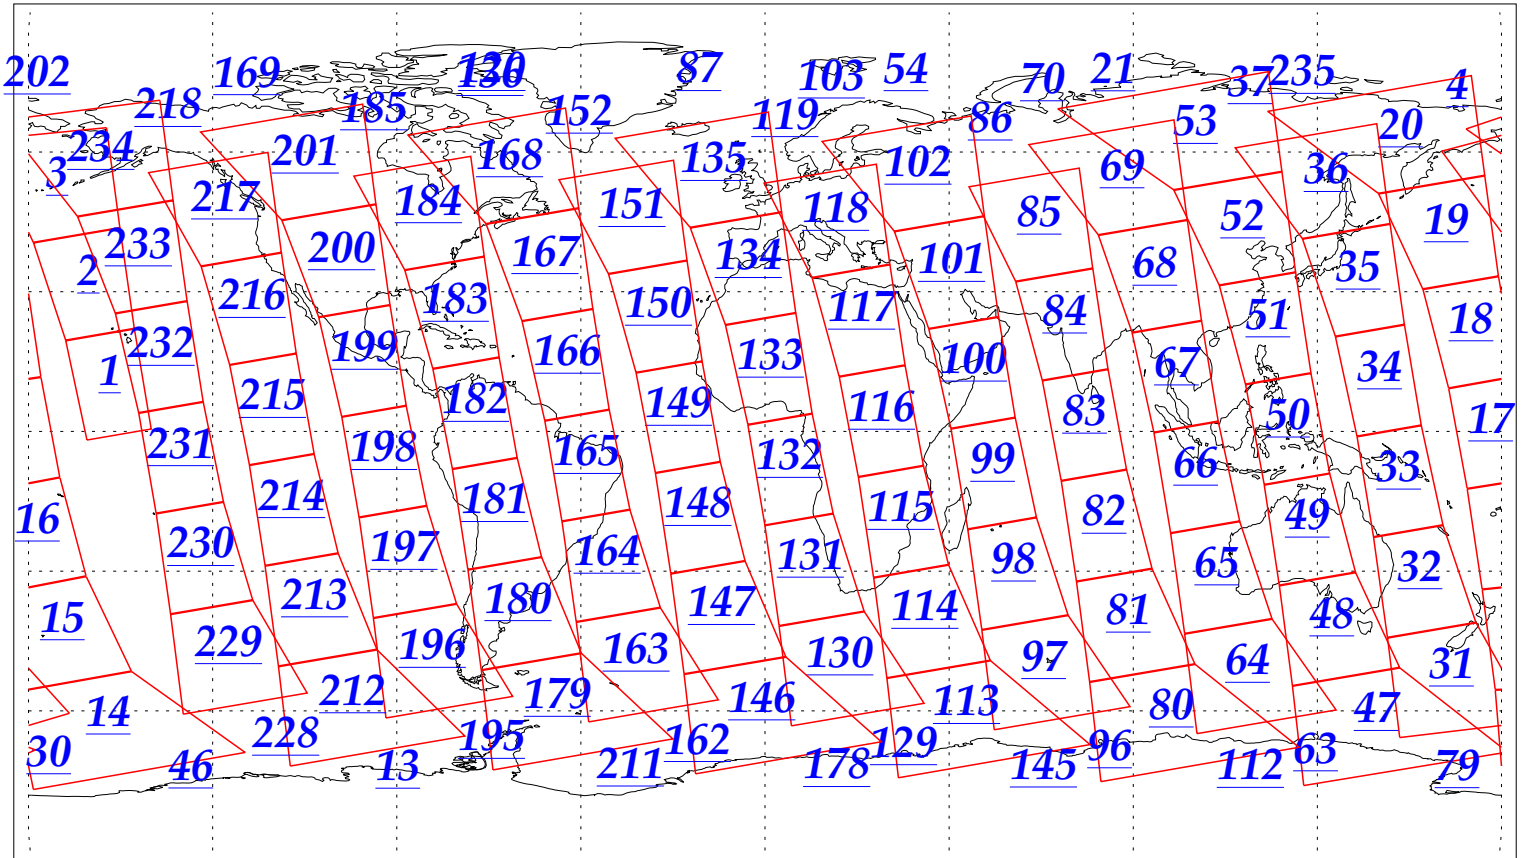

L1B Availability
AMSU Granules: 240
HSB Granules: 240
AIRS Granules: 240

7 Sep 2002
DoY 250
Aqua Day 126
Granules: 1 to 120

Granules: 121 to 240

Legend: AMSU Available, HSB Available, AIRS Available

L1B Availability
AMSU Granules: 240
HSB Granules: 240
AIRS Granules: 240

7 Sep 2002
DoY 250
Aqua Day 126

Ascending Granules

Descending Granules

Legend: AMSU Available, HSB Available, AIRS Available