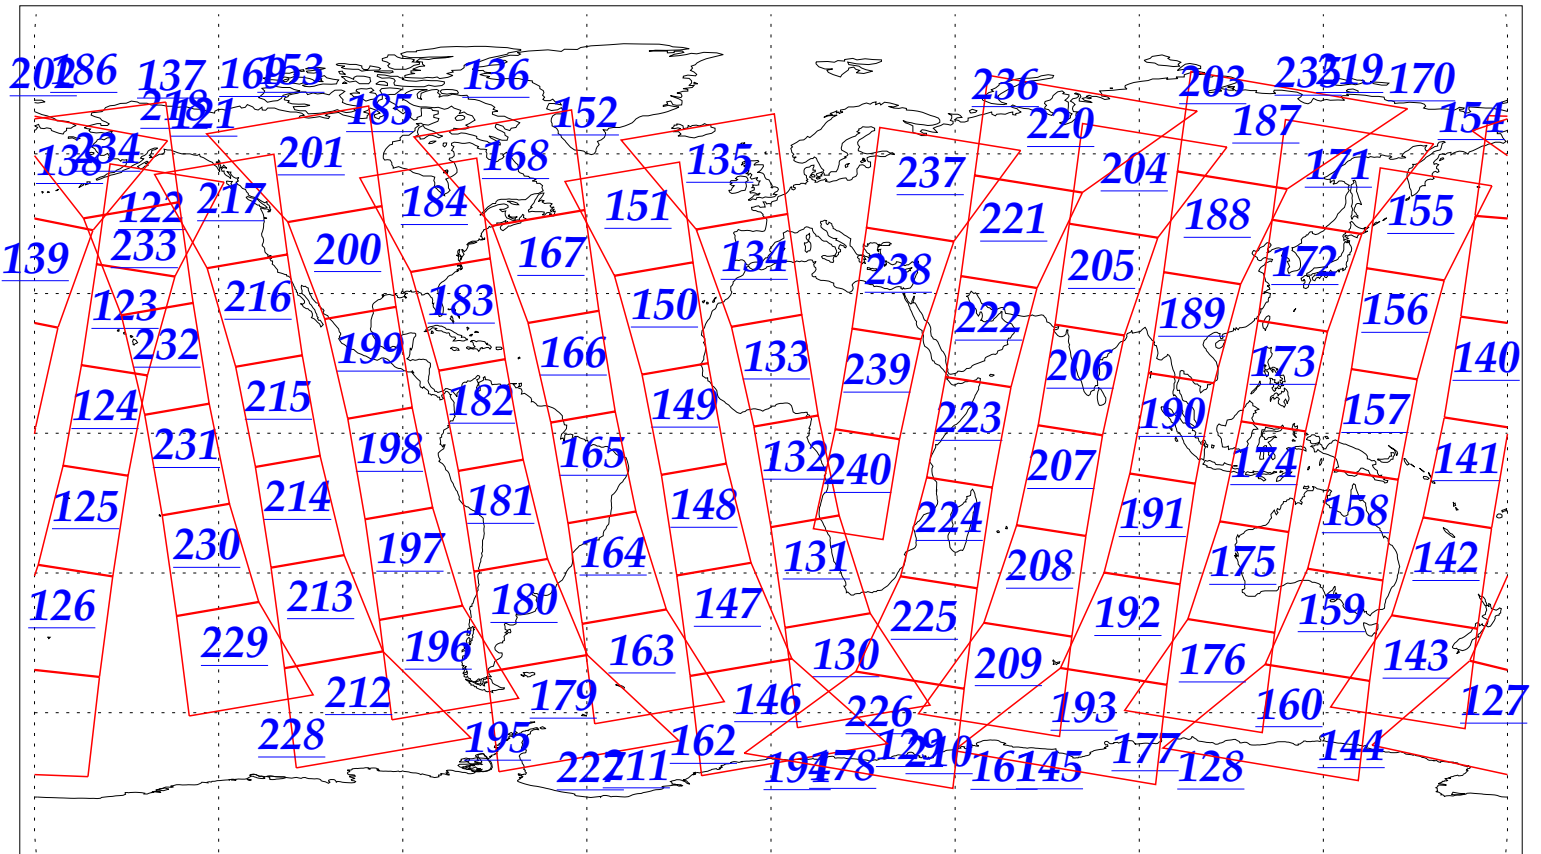

L1B Availability
AMSU Granules: 240
HSB Granules: 240
AIRS Granules: 240

7 Sep 2002
DoY 250
Aqua Day 126
Granules: 1 to 120

Granules: 121 to 240

Legend: AMSU Available, HSB Available, AIRS Available

L1B Availability
AMSU Granules: 240
HSB Granules: 240
AIRS Granules: 240

7 Sep 2002
DoY 250
Aqua Day 126

Ascending Granules

Descending Granules

Legend: AMSU Available, HSB Available, AIRS Available