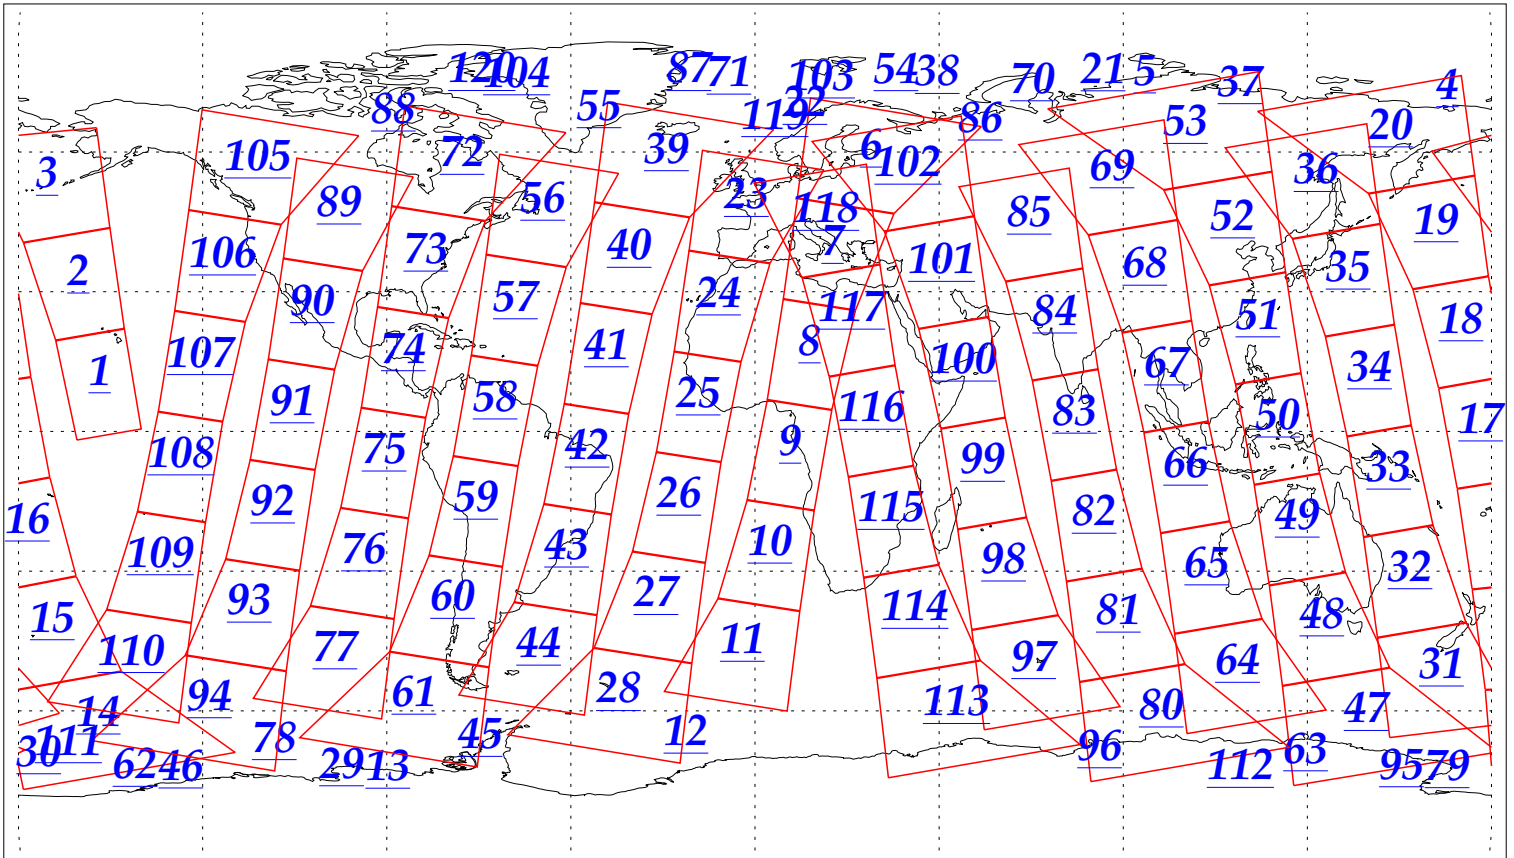

L1B Availability
AMSU Granules: 240
HSB Granules: 240
AIRS Granules: 240

7 Sep 2002
DoY 250
Aqua Day 126
Granules: 1 to 120

Granules: 121 to 240

Legend: AMSU Available, HSB Available, AIRS Available

L1B Availability
AMSU Granules: 240
HSB Granules: 240
AIRS Granules: 240

7 Sep 2002
DoY 250
Aqua Day 126

Ascending Granules

Descending Granules

Legend: AMSU Available, HSB Available, AIRS Available