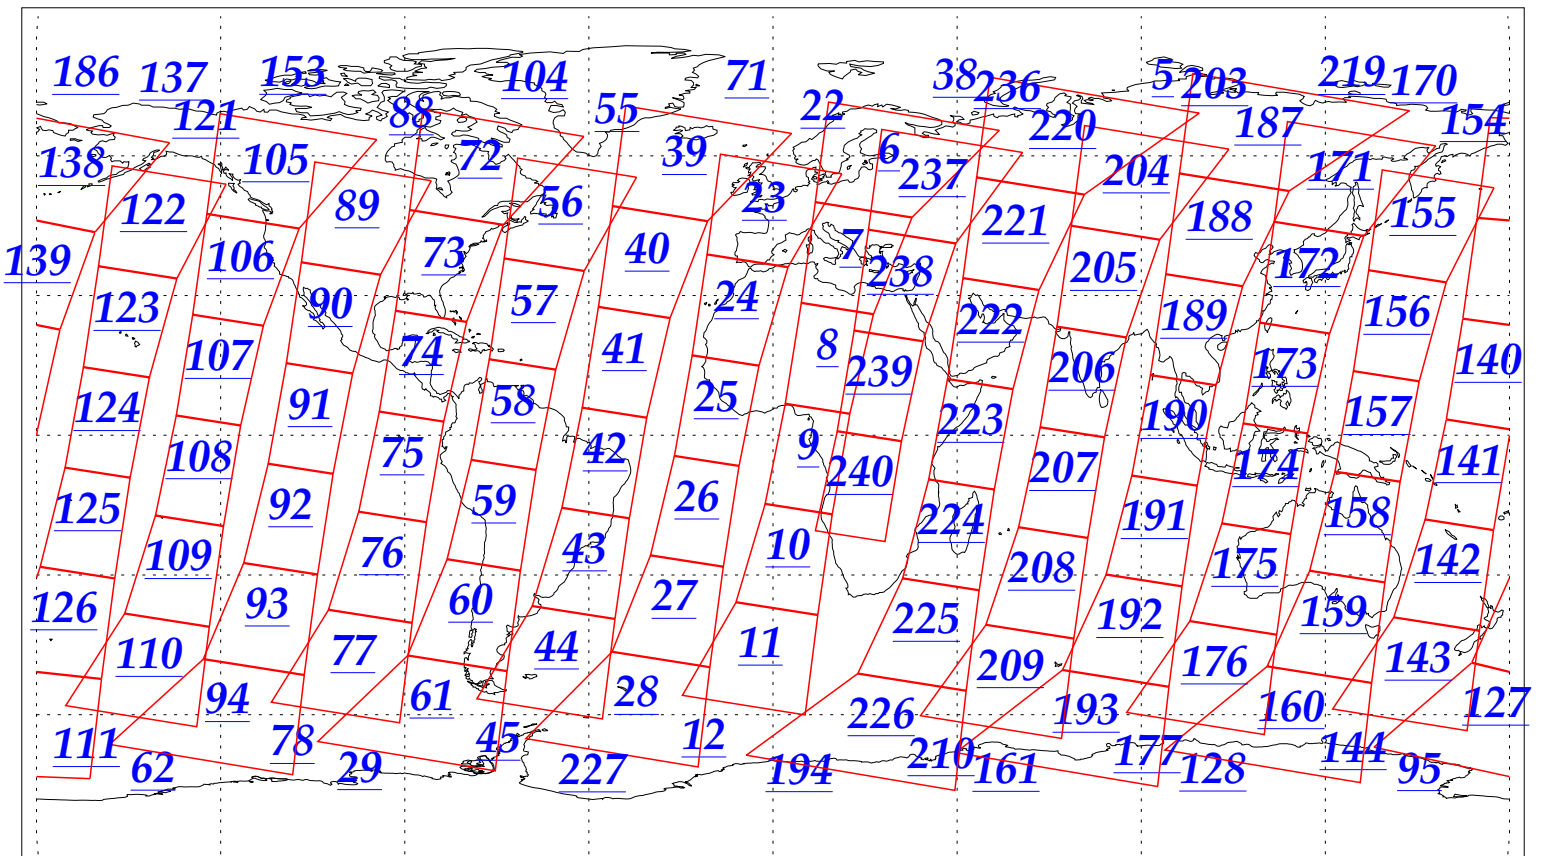

L1B Availability
AMSU Granules: 240
HSB Granules: 240
AIRS Granules: 240

7 Sep 2002
DoY 250
Aqua Day 126
Granules: 1 to 120

Granules: 121 to 240

Legend: AMSU Available, HSB Available, AIRS Available

L1B Availability
AMSU Granules: 240
HSB Granules: 240
AIRS Granules: 240

7 Sep 2002
DoY 250
Aqua Day 126

Ascending Granules

Descending Granules

Legend: AMSU Available, HSB Available, AIRS Available