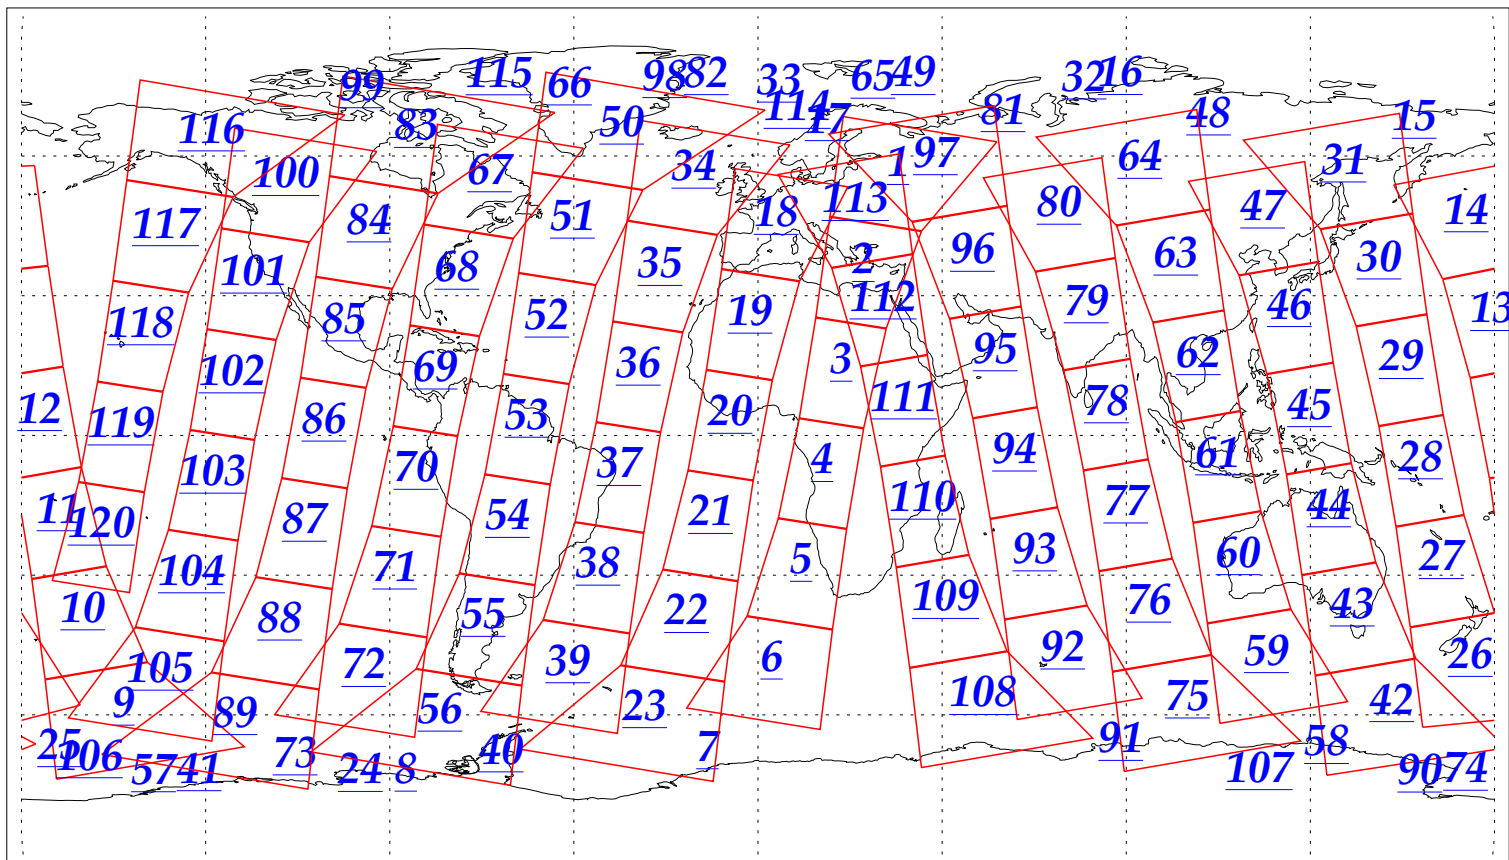

L1B Availability  
AMSU Granules: 240  
HSB Granules: 240  
AIRS Granules: 240

4 Sep 2002  
DoY 247  
Aqua Day 123  
Granules: 1 to 120

Granules: 121 to 240

Legend: AMSU Available, HSB Available, AIRS Available

L1B Availability  
AMSU Granules: 240  
HSB Granules: 240  
AIRS Granules: 240

4 Sep 2002  
DoY 247  
Aqua Day 123

Ascending Granules

Descending Granules

Legend: AMSU Available, HSB Available, AIRS Available