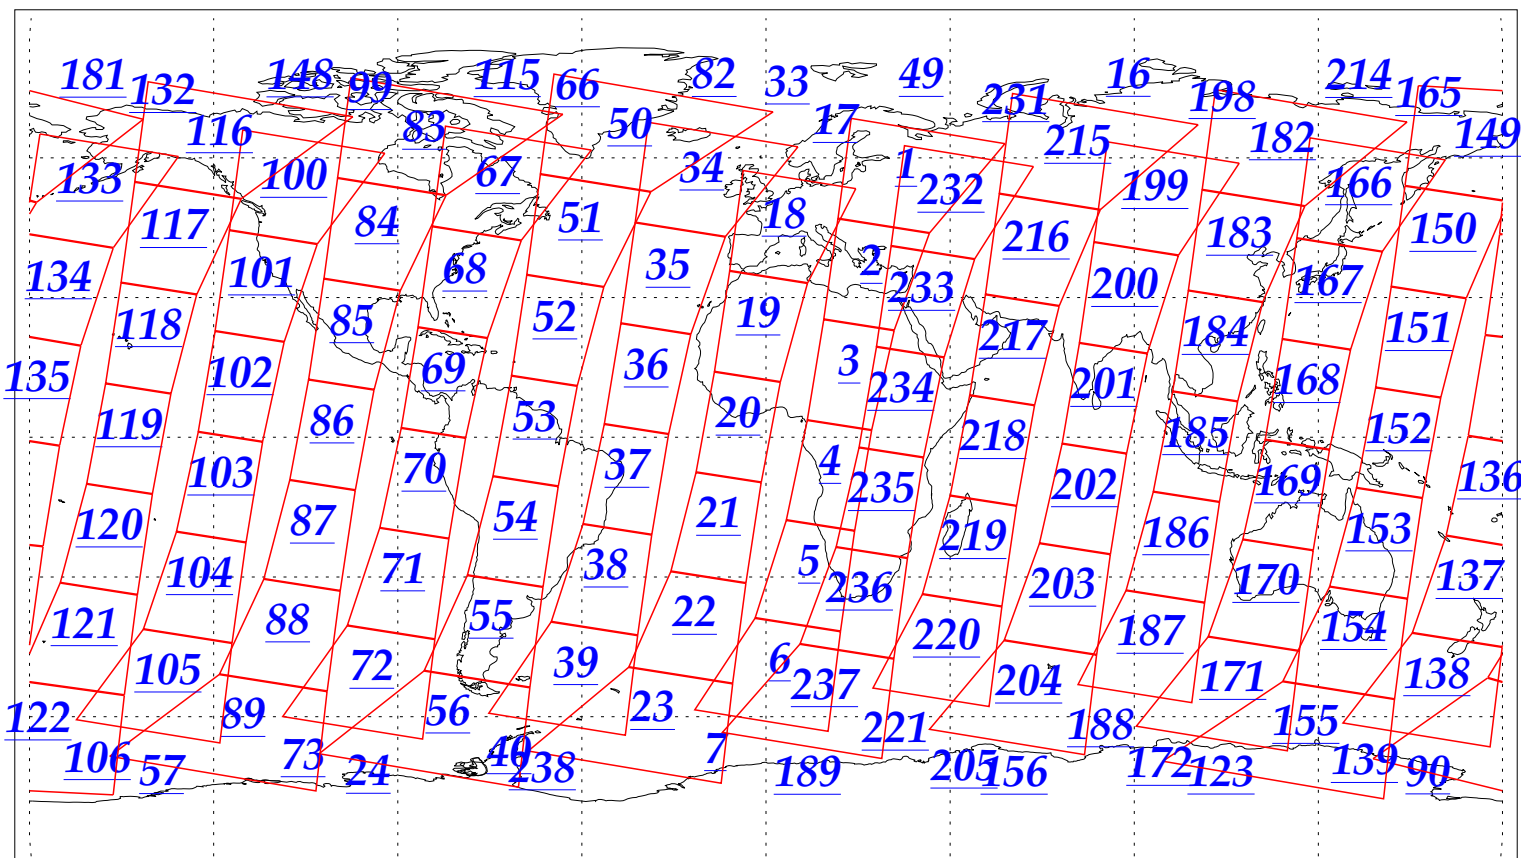

L1B Availability  
AMSU Granules: 240  
HSB Granules: 240  
AIRS Granules: 240

4 Sep 2002  
DoY 247  
Aqua Day 123  
Granules: 1 to 120

Granules: 121 to 240

Legend: AMSU Available, HSB Available, AIRS Available

L1B Availability  
AMSU Granules: 240  
HSB Granules: 240  
AIRS Granules: 240

4 Sep 2002  
DoY 247  
Aqua Day 123

Ascending Granules

Descending Granules

Legend: AMSU Available, HSB Available, AIRS Available