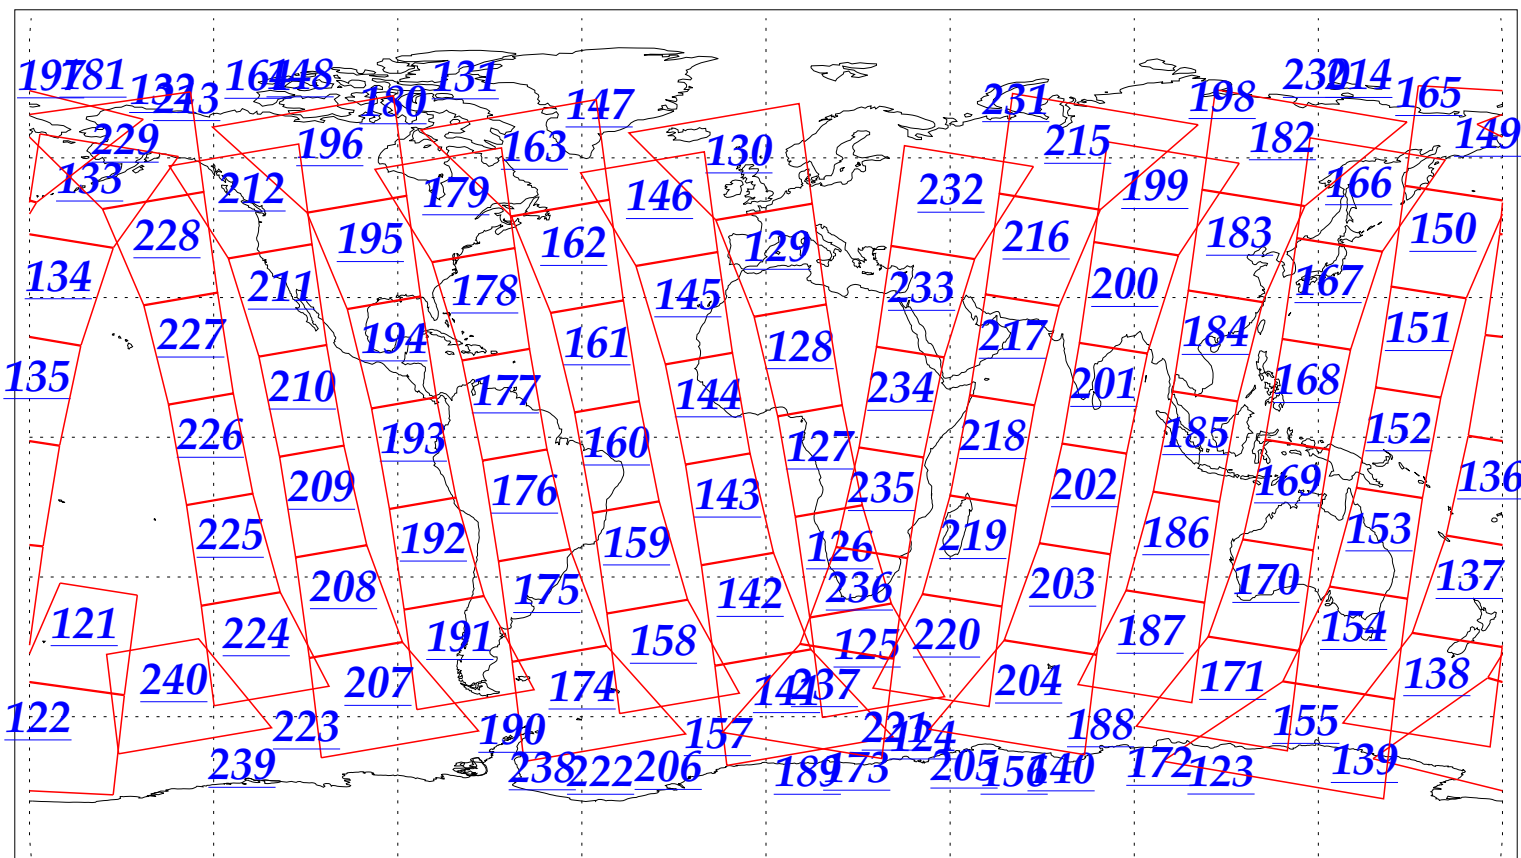

L1B Availability  
AMSU Granules: 240  
HSB Granules: 240  
AIRS Granules: 240

4 Sep 2002  
DoY 247  
Aqua Day 123  
Granules: 1 to 120

Granules: 121 to 240

Legend: AMSU Available, HSB Available, AIRS Available

L1B Availability  
AMSU Granules: 240  
HSB Granules: 240  
AIRS Granules: 240

4 Sep 2002  
DoY 247  
Aqua Day 123

Ascending Granules

Descending Granules

Legend: AMSU Available, HSB Available, AIRS Available