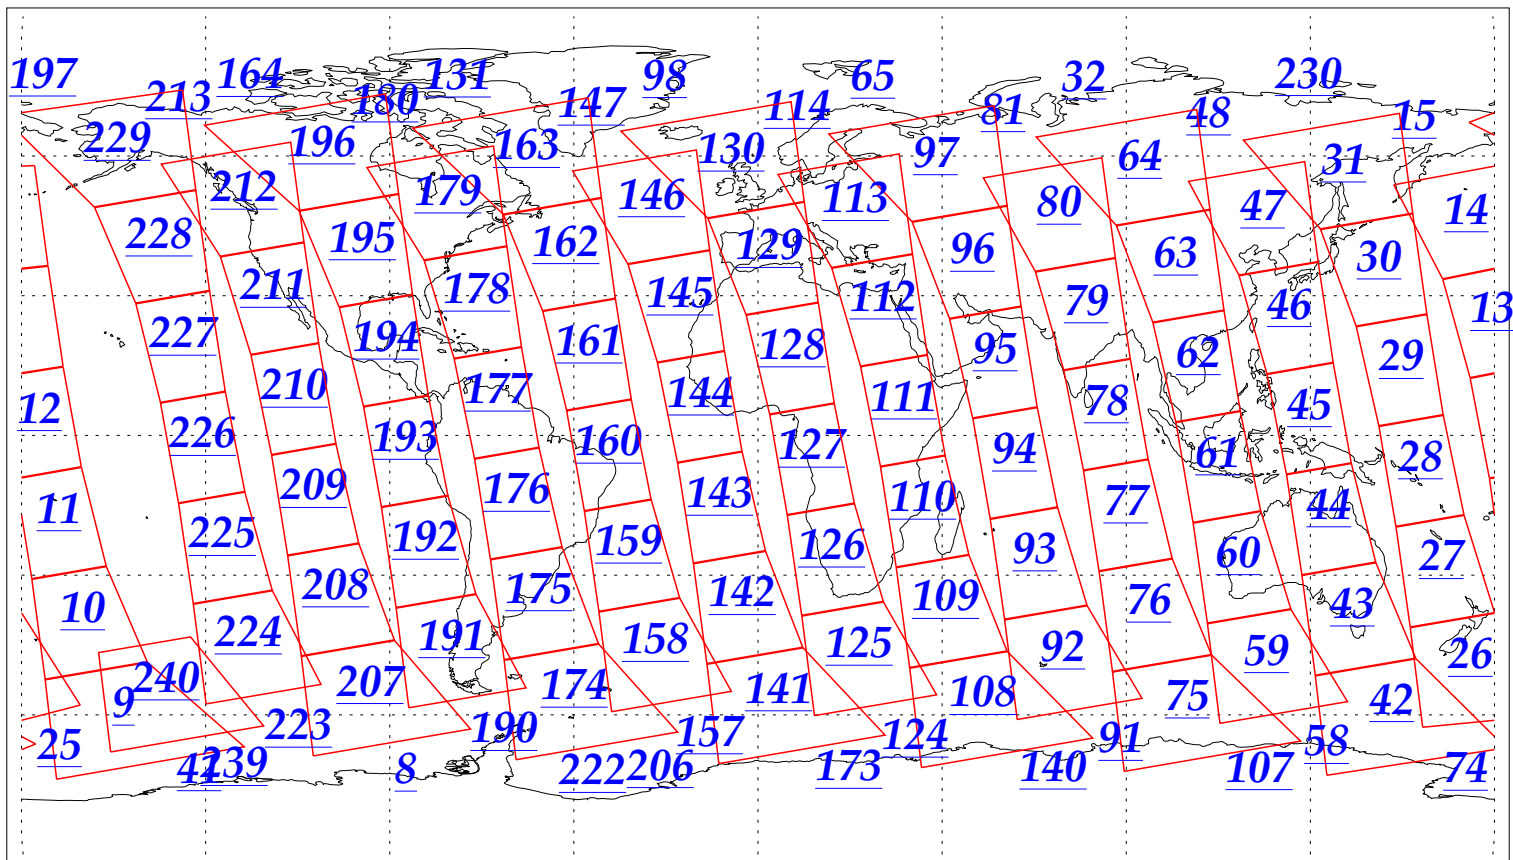

L1B Availability  
AMSU Granules: 240  
HSB Granules: 240  
AIRS Granules: 240

4 Sep 2002  
DoY 247  
Aqua Day 123  
Granules: 1 to 120

Granules: 121 to 240

Legend: AMSU Available, HSB Available, AIRS Available

L1B Availability  
AMSU Granules: 240  
HSB Granules: 240  
AIRS Granules: 240

4 Sep 2002  
DoY 247  
Aqua Day 123

Ascending Granules

Descending Granules

Legend: AMSU Available, HSB Available, AIRS Available