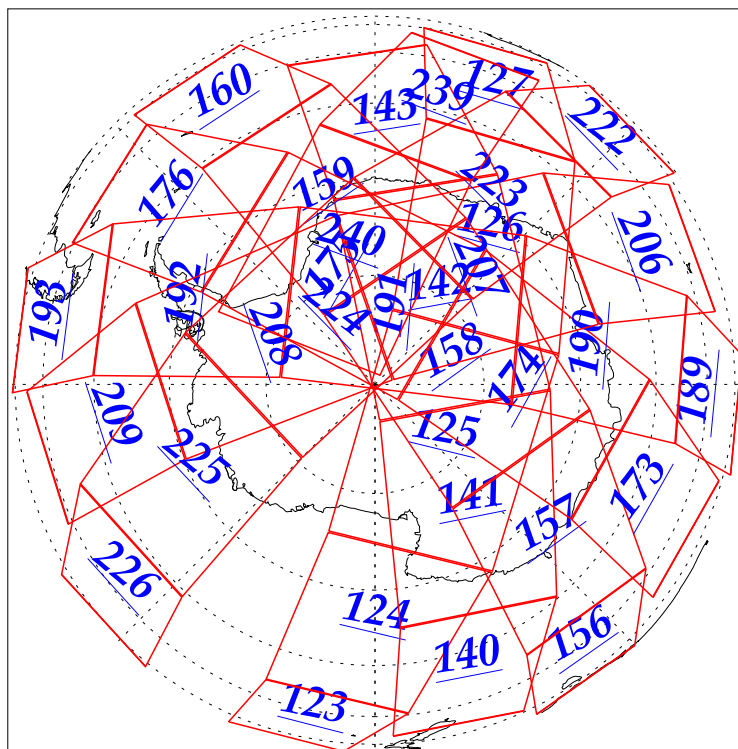

L1B Availability  
AMSU Granules: 240  
HSB Granules: 240  
AIRS Granules: 240

2 Sep 2002  
DoY 245  
Aqua Day 121  
Granules: 1 to 120

Granules: 121 to 240

Legend: AMSU Available, HSB Available, AIRS Available

L1B Availability  
AMSU Granules: 240  
HSB Granules: 240  
AIRS Granules: 240

2 Sep 2002  
DoY 245  
Aqua Day 121

Ascending Granules

Descending Granules

Legend: AMSU Available, HSB Available, AIRS Available

L1B Availability  
 AMSU Granules: 240  
 HSB Granules: 240  
 AIRS Granules: 240

2 Sep 2002  
 DoY 245  
 Aqua Day 121

Northern Hemisphere Granules

Southern Hemisphere Granules

Legend: AMSU Available, HSB Available, AIRS Available