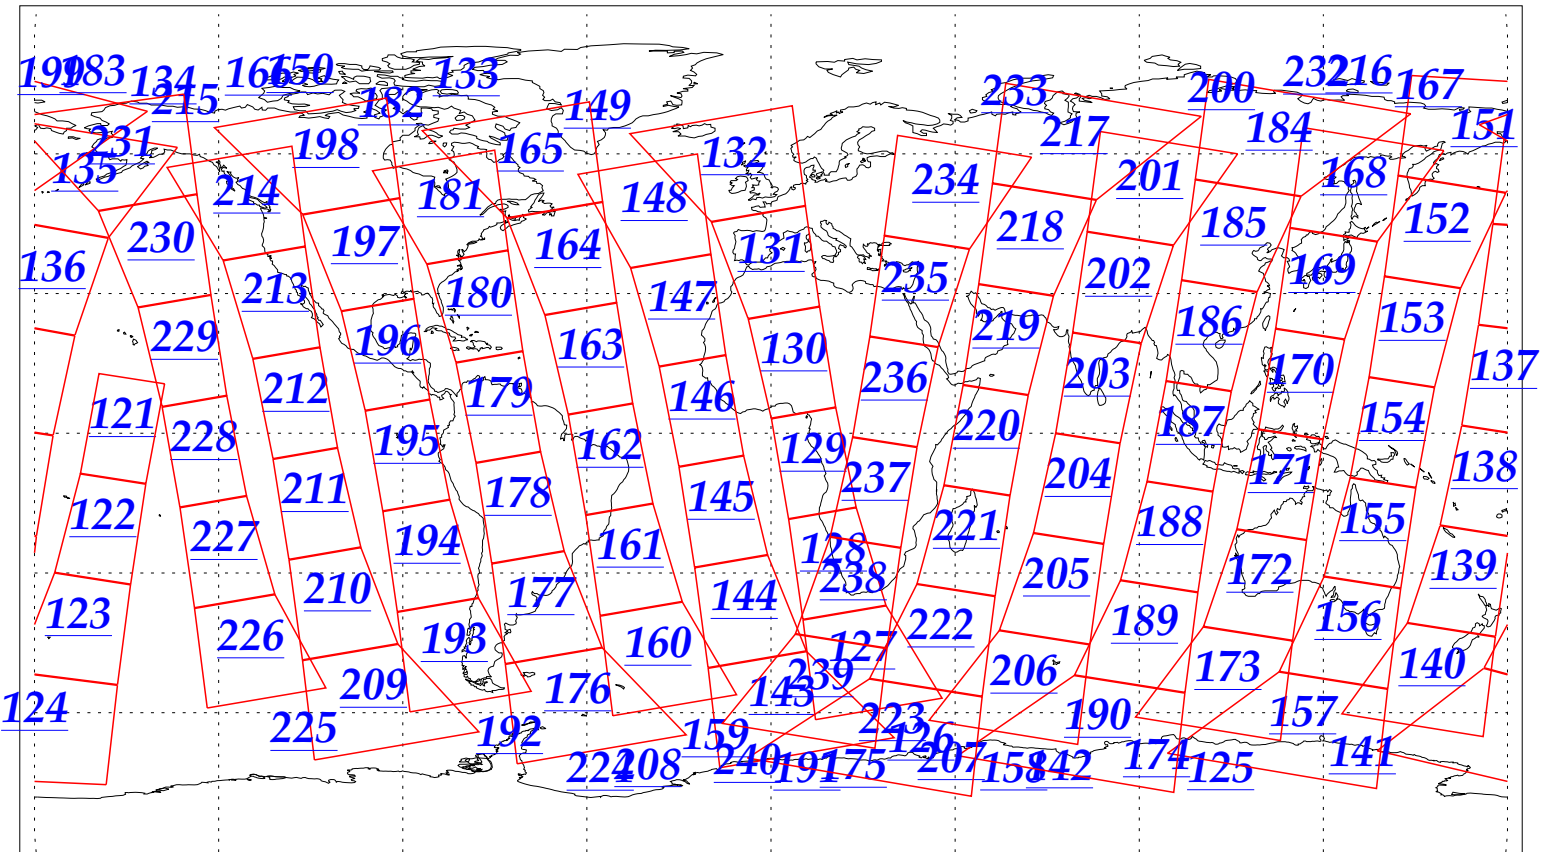

L1B Availability  
AMSU Granules: 240  
HSB Granules: 240  
AIRS Granules: 240

2 Sep 2002  
DoY 245  
Aqua Day 121  
Granules: 1 to 120

Granules: 121 to 240

Legend: AMSU Available, HSB Available, AIRS Available

L1B Availability  
AMSU Granules: 240  
HSB Granules: 240  
AIRS Granules: 240

2 Sep 2002  
DoY 245  
Aqua Day 121

Ascending Granules

Descending Granules

Legend: AMSU Available, HSB Available, AIRS Available

L1B Availability  
 AMSU Granules: 240  
 HSB Granules: 240  
 AIRS Granules: 240

2 Sep 2002  
 DoY 245  
 Aqua Day 121

Northern Hemisphere Granules

Southern Hemisphere Granules

Legend: AMSU Available, HSB Available, AIRS Available