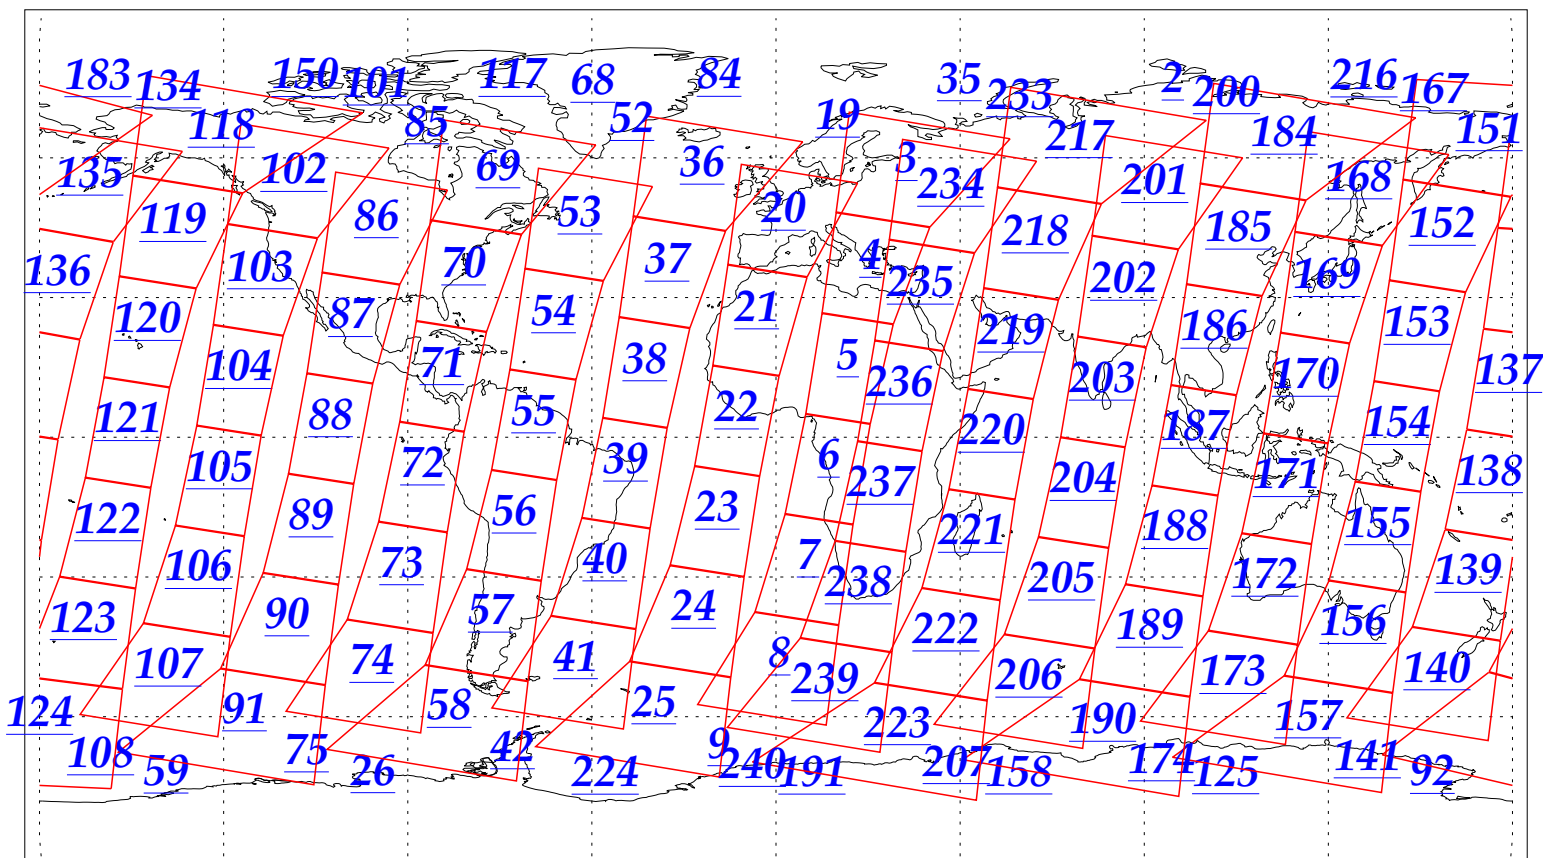

L1B Availability  
AMSU Granules: 240  
HSB Granules: 240  
AIRS Granules: 240

2 Sep 2002  
DoY 245  
Aqua Day 121  
Granules: 1 to 120

Granules: 121 to 240

Legend: AMSU Available, HSB Available, AIRS Available

L1B Availability  
AMSU Granules: 240  
HSB Granules: 240  
AIRS Granules: 240

2 Sep 2002  
DoY 245  
Aqua Day 121

Ascending Granules

Descending Granules

Legend: AMSU Available, HSB Available, AIRS Available

L1B Availability  
 AMSU Granules: 240  
 HSB Granules: 240  
 AIRS Granules: 240

2 Sep 2002  
 DoY 245  
 Aqua Day 121

Northern Hemisphere Granules

Southern Hemisphere Granules

Legend: AMSU Available, HSB Available, AIRS Available