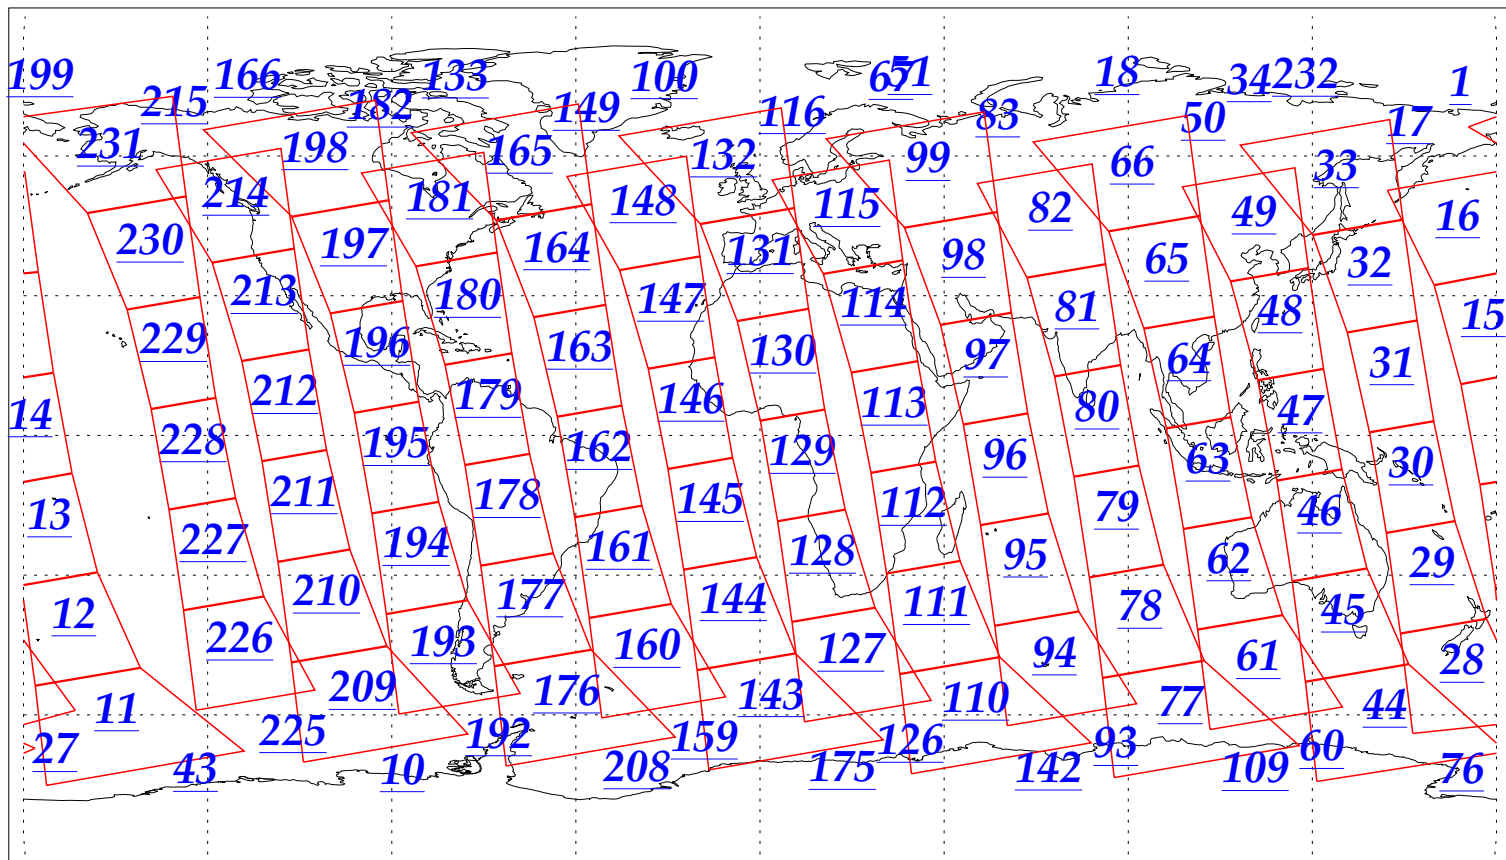

L1B Availability  
AMSU Granules: 240  
HSB Granules: 240  
AIRS Granules: 240

2 Sep 2002  
DoY 245  
Aqua Day 121  
Granules: 1 to 120

Granules: 121 to 240

Legend: AMSU Available, HSB Available, AIRS Available

L1B Availability  
AMSU Granules: 240  
HSB Granules: 240  
AIRS Granules: 240

2 Sep 2002  
DoY 245  
Aqua Day 121

Ascending Granules

Descending Granules

Legend: AMSU Available, HSB Available, AIRS Available

L1B Availability  
 AMSU Granules: 240  
 HSB Granules: 240  
 AIRS Granules: 240

2 Sep 2002  
 DoY 245  
 Aqua Day 121

Northern Hemisphere Granules

Southern Hemisphere Granules

Legend: AMSU Available, HSB Available, AIRS Available