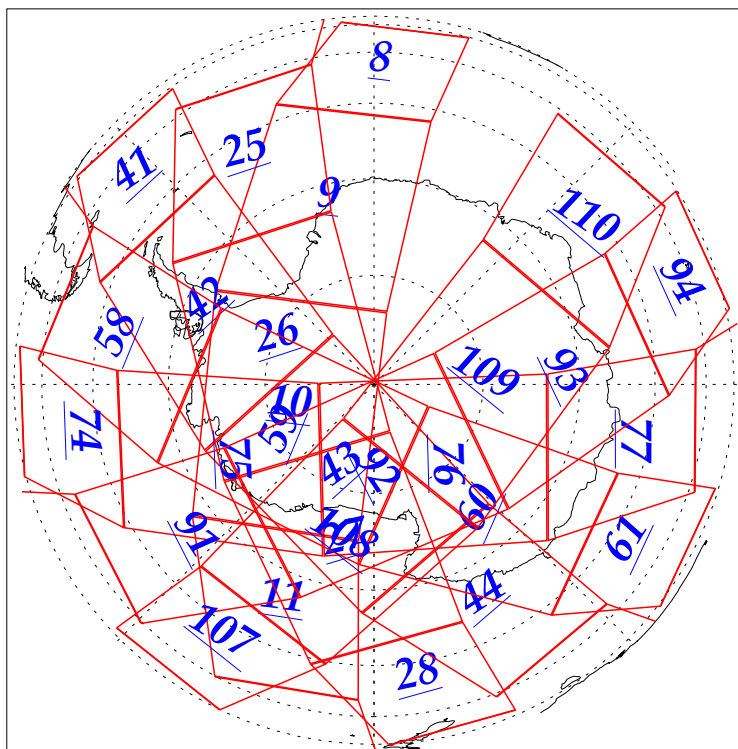

L1B Availability  
AMSU Granules: 240  
HSB Granules: 240  
AIRS Granules: 240

2 Sep 2002  
DoY 245  
Aqua Day 121  
Granules: 1 to 120

Granules: 121 to 240

Legend: AMSU Available, HSB Available, AIRS Available

L1B Availability  
AMSU Granules: 240  
HSB Granules: 240  
AIRS Granules: 240

2 Sep 2002  
DoY 245  
Aqua Day 121

Ascending Granules

Descending Granules

Legend: AMSU Available, HSB Available, AIRS Available

L1B Availability  
 AMSU Granules: 240  
 HSB Granules: 240  
 AIRS Granules: 240

2 Sep 2002  
 DoY 245  
 Aqua Day 121

Northern Hemisphere Granules

Southern Hemisphere Granules

Legend: AMSU Available, HSB Available, AIRS Available