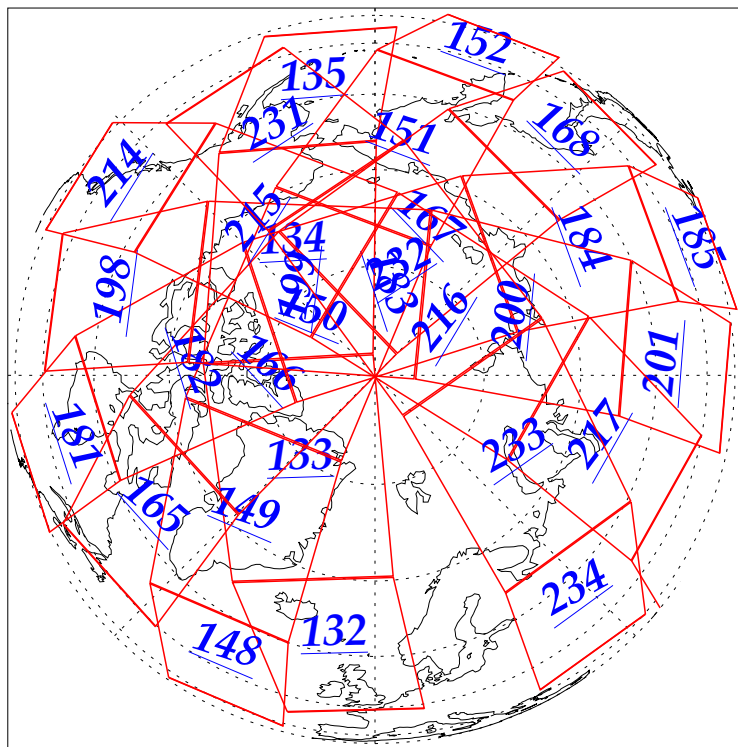

L1B Availability  
AMSU Granules: 240  
HSB Granules: 240  
AIRS Granules: 240

2 Sep 2002  
DoY 245  
Aqua Day 121  
Granules: 1 to 120

Granules: 121 to 240

Legend: AMSU Available, HSB Available, AIRS Available

L1B Availability  
AMSU Granules: 240  
HSB Granules: 240  
AIRS Granules: 240

2 Sep 2002  
DoY 245  
Aqua Day 121

Ascending Granules

Descending Granules

Legend: AMSU Available, HSB Available, AIRS Available

L1B Availability  
 AMSU Granules: 240  
 HSB Granules: 240  
 AIRS Granules: 240

2 Sep 2002  
 DoY 245  
 Aqua Day 121

Northern Hemisphere Granules

Southern Hemisphere Granules

Legend: AMSU Available, HSB Available, AIRS Available