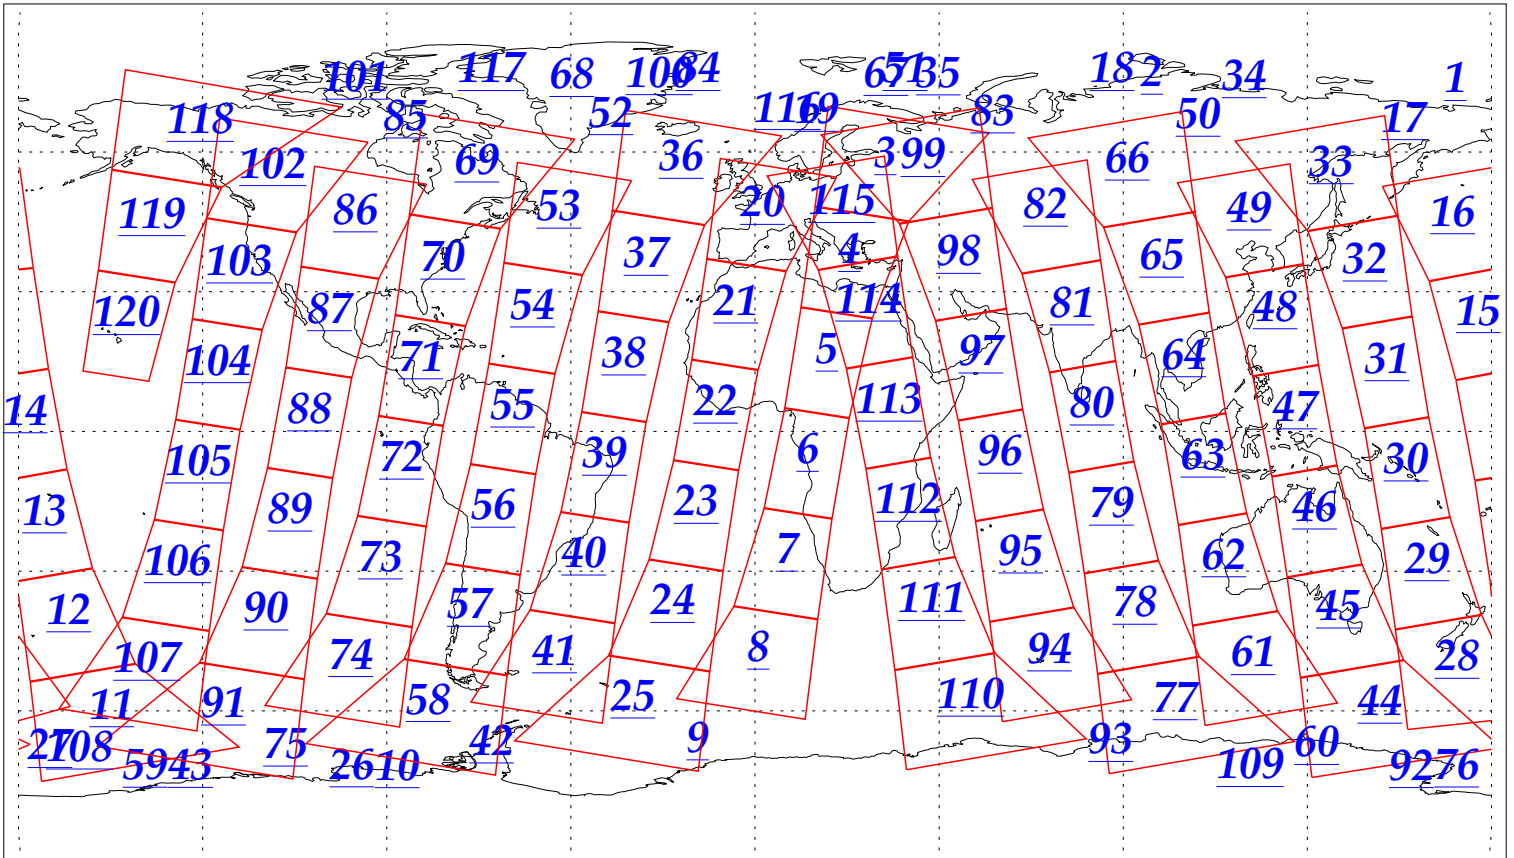

L1B Availability  
AMSU Granules: 240  
HSB Granules: 240  
AIRS Granules: 240

2 Sep 2002  
DoY 245  
Aqua Day 121  
Granules: 1 to 120

Granules: 121 to 240

Legend: AMSU Available, HSB Available, AIRS Available

L1B Availability  
AMSU Granules: 240  
HSB Granules: 240  
AIRS Granules: 240

2 Sep 2002  
DoY 245  
Aqua Day 121

Ascending Granules

Descending Granules

Legend: AMSU Available, HSB Available, AIRS Available

L1B Availability  
 AMSU Granules: 240  
 HSB Granules: 240  
 AIRS Granules: 240

2 Sep 2002  
 DoY 245  
 Aqua Day 121

Northern Hemisphere Granules

Southern Hemisphere Granules

Legend: AMSU Available, HSB Available, AIRS Available