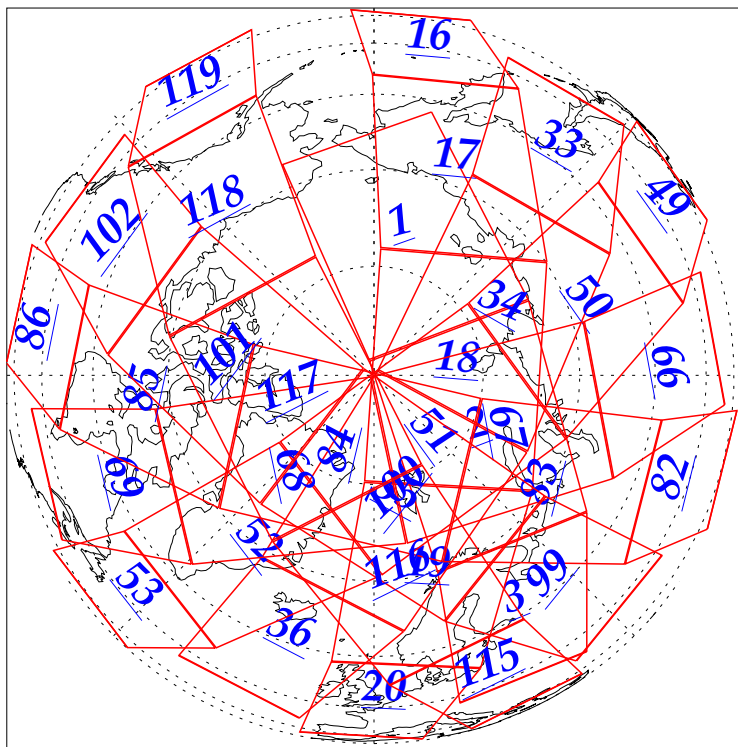

L1B Availability  
AMSU Granules: 240  
HSB Granules: 240  
AIRS Granules: 240

2 Sep 2002  
DoY 245  
Aqua Day 121  
Granules: 1 to 120

Granules: 121 to 240

Legend: AMSU Available, HSB Available, AIRS Available

L1B Availability  
AMSU Granules: 240  
HSB Granules: 240  
AIRS Granules: 240

2 Sep 2002  
DoY 245  
Aqua Day 121

Ascending Granules

Descending Granules

Legend: AMSU Available, HSB Available, AIRS Available

L1B Availability  
 AMSU Granules: 240  
 HSB Granules: 240  
 AIRS Granules: 240

2 Sep 2002  
 DoY 245  
 Aqua Day 121

Northern Hemisphere Granules

Southern Hemisphere Granules

Legend: AMSU Available, HSB Available, AIRS Available