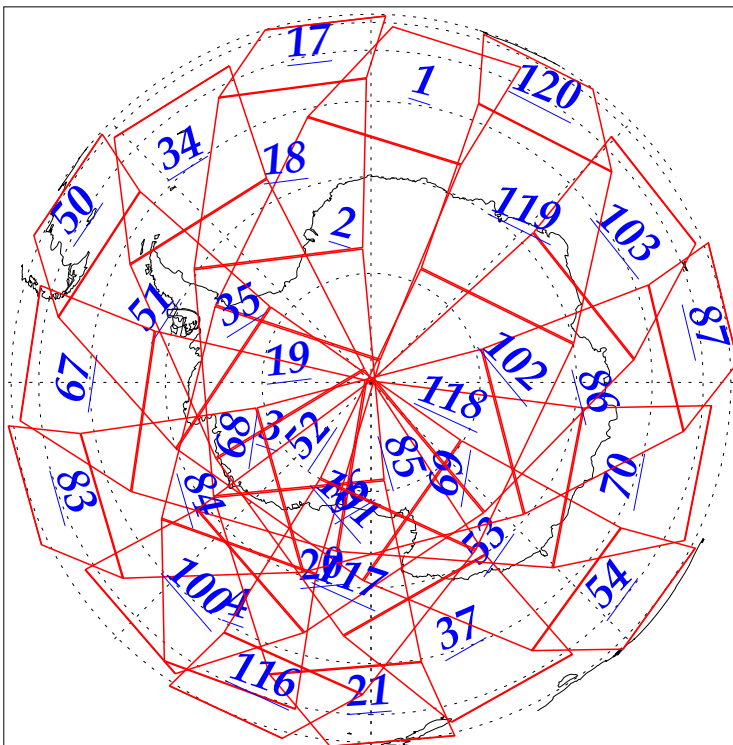

L1B Availability  
AMSU Granules: 240  
HSB Granules: 240  
AIRS Granules: 240

1 Sep 2002  
DoY 244  
Aqua Day 120  
Granules: 1 to 120

Granules: 121 to 240

Legend: AMSU Available, HSB Available, AIRS Available

L1B Availability  
 AMSU Granules: 240  
 HSB Granules: 240  
 AIRS Granules: 240

1 Sep 2002  
 DoY 244  
 Aqua Day 120

Ascending Granules

Descending Granules

Legend: AMSU Available, HSB Available, AIRS Available

L1B Availability  
 AMSU Granules: 240  
 HSB Granules: 240  
 AIRS Granules: 240

1 Sep 2002  
 DoY 244  
 Aqua Day 120

Northern Hemisphere Granules

Southern Hemisphere Granules

Legend: AMSU Available, HSB Available, AIRS Available