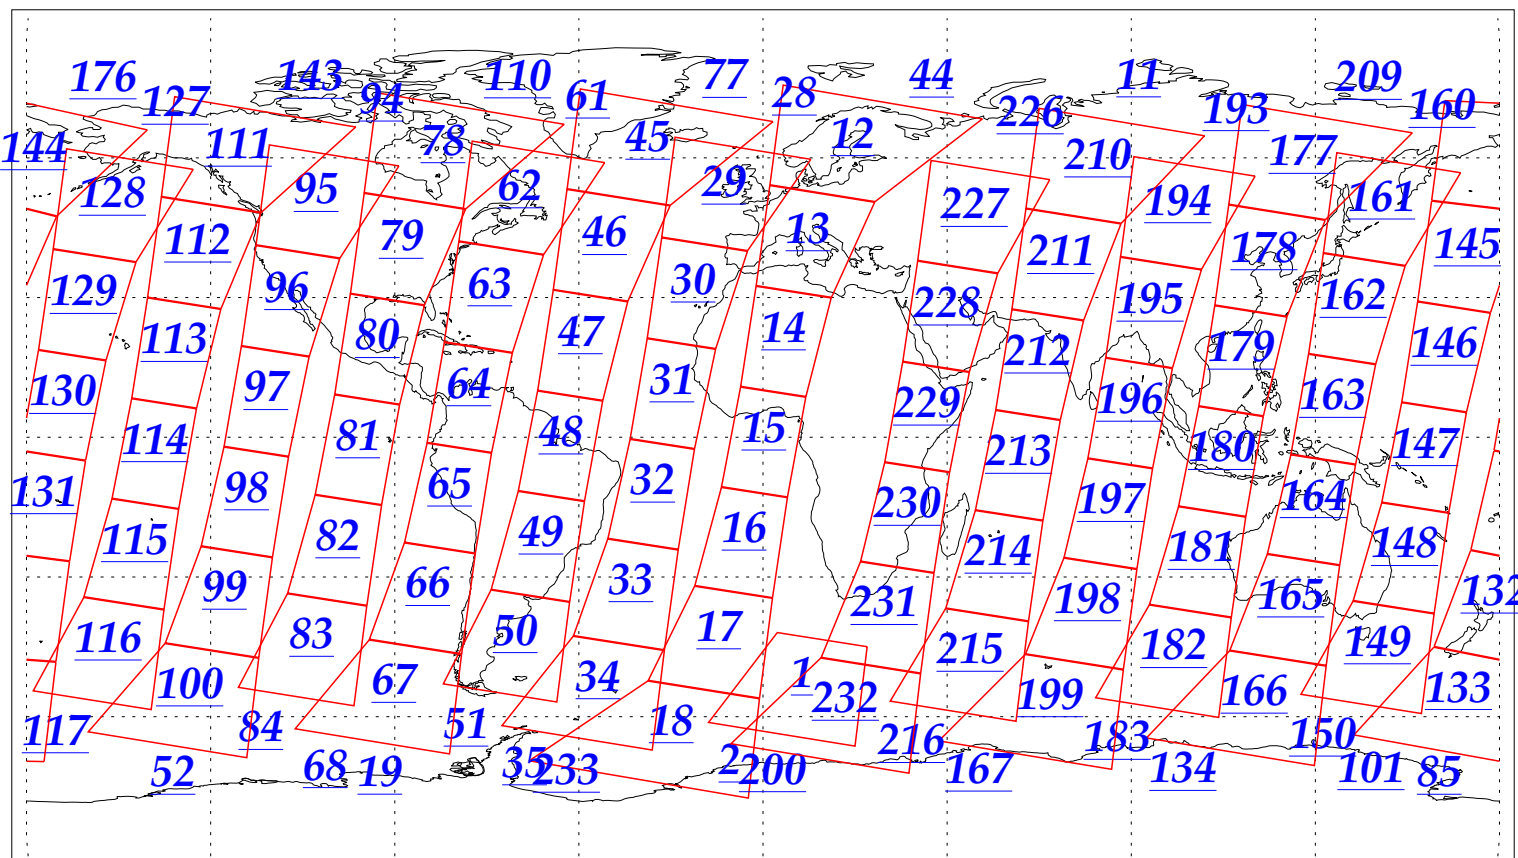

L1B Availability  
AMSU Granules: 240  
HSB Granules: 240  
AIRS Granules: 240

1 Sep 2002  
DoY 244  
Aqua Day 120  
Granules: 1 to 120

Granules: 121 to 240

Legend: AMSU Available, HSB Available, AIRS Available

L1B Availability  
 AMSU Granules: 240  
 HSB Granules: 240  
 AIRS Granules: 240

1 Sep 2002  
 DoY 244  
 Aqua Day 120

Ascending Granules

Descending Granules

Legend: AMSU Available, HSB Available, AIRS Available

L1B Availability  
 AMSU Granules: 240  
 HSB Granules: 240  
 AIRS Granules: 240

1 Sep 2002  
 DoY 244  
 Aqua Day 120

Northern Hemisphere Granules

Southern Hemisphere Granules

Legend: AMSU Available, HSB Available, AIRS Available