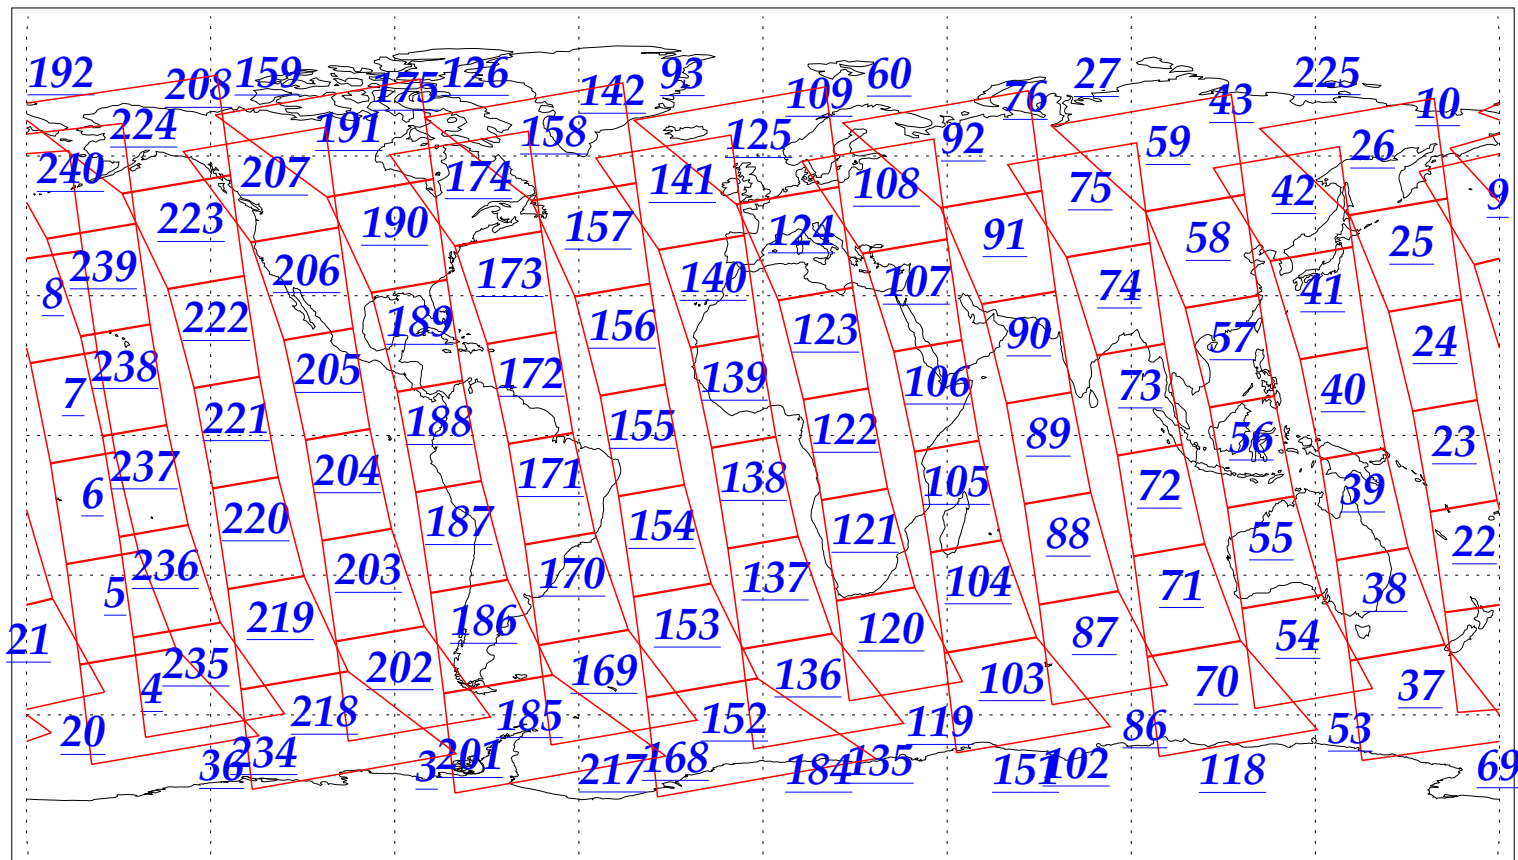

L1B Availability  
AMSU Granules: 240  
HSB Granules: 240  
AIRS Granules: 240

1 Sep 2002  
DoY 244  
Aqua Day 120  
Granules: 1 to 120

Granules: 121 to 240

Legend: AMSU Available, HSB Available, AIRS Available

L1B Availability  
 AMSU Granules: 240  
 HSB Granules: 240  
 AIRS Granules: 240

1 Sep 2002  
 DoY 244  
 Aqua Day 120

Ascending Granules

Descending Granules

Legend: AMSU Available, HSB Available, AIRS Available

L1B Availability  
 AMSU Granules: 240  
 HSB Granules: 240  
 AIRS Granules: 240

1 Sep 2002  
 DoY 244  
 Aqua Day 120

Northern Hemisphere Granules

Southern Hemisphere Granules

Legend: AMSU Available, HSB Available, AIRS Available