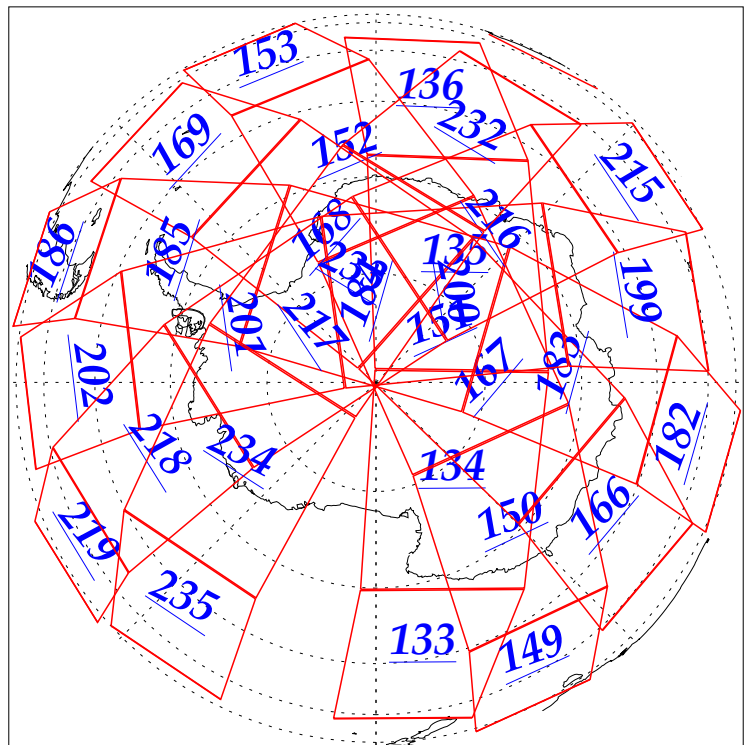

L1B Availability  
AMSU Granules: 240  
HSB Granules: 240  
AIRS Granules: 240

1 Sep 2002  
DoY 244  
Aqua Day 120  
Granules: 1 to 120

Granules: 121 to 240

Legend: AMSU Available, HSB Available, AIRS Available

L1B Availability  
 AMSU Granules: 240  
 HSB Granules: 240  
 AIRS Granules: 240

1 Sep 2002  
 DoY 244  
 Aqua Day 120

Ascending Granules

Descending Granules

Legend: AMSU Available, HSB Available, AIRS Available

L1B Availability  
 AMSU Granules: 240  
 HSB Granules: 240  
 AIRS Granules: 240

1 Sep 2002  
 DoY 244  
 Aqua Day 120

Northern Hemisphere Granules

Southern Hemisphere Granules

Legend: AMSU Available, HSB Available, AIRS Available