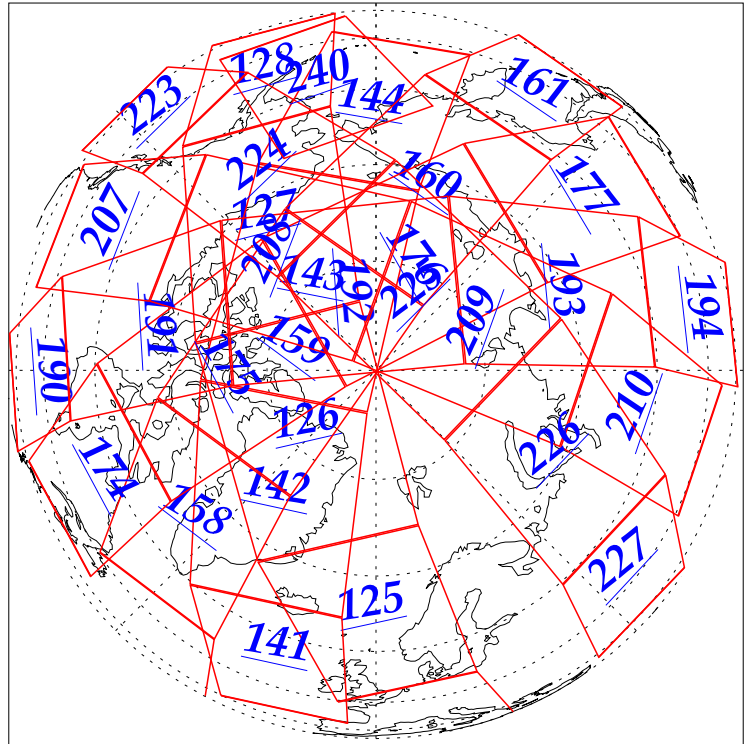

L1B Availability  
AMSU Granules: 240  
HSB Granules: 240  
AIRS Granules: 240

1 Sep 2002  
DoY 244  
Aqua Day 120  
Granules: 1 to 120

Granules: 121 to 240

Legend: AMSU Available, HSB Available, AIRS Available

L1B Availability  
 AMSU Granules: 240  
 HSB Granules: 240  
 AIRS Granules: 240

1 Sep 2002  
 DoY 244  
 Aqua Day 120

Ascending Granules

Descending Granules

Legend: AMSU Available, HSB Available, AIRS Available

L1B Availability  
 AMSU Granules: 240  
 HSB Granules: 240  
 AIRS Granules: 240

1 Sep 2002  
 DoY 244  
 Aqua Day 120

Northern Hemisphere Granules

Southern Hemisphere Granules

Legend: AMSU Available, HSB Available, AIRS Available