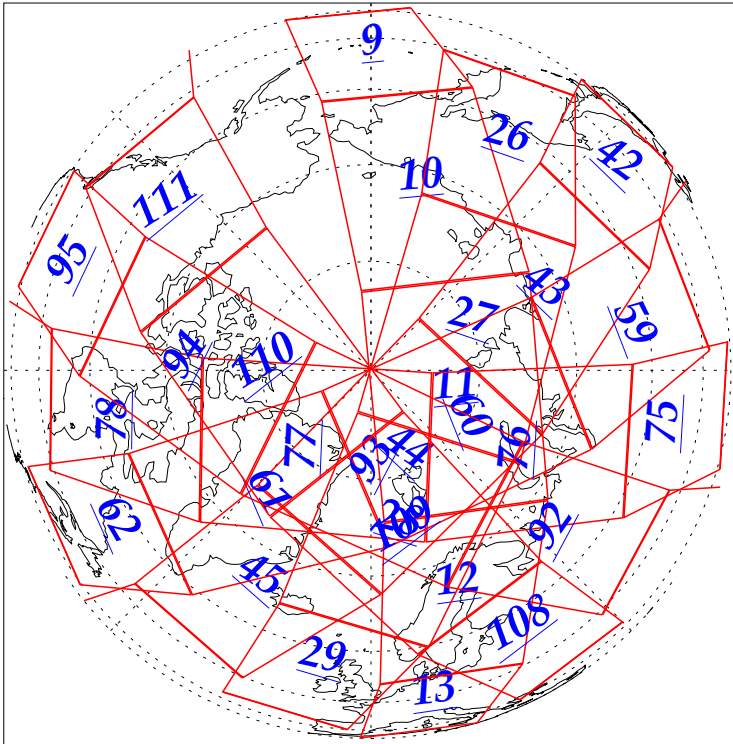

L1B Availability  
AMSU Granules: 240  
HSB Granules: 240  
AIRS Granules: 240

1 Sep 2002  
DoY 244  
Aqua Day 120  
Granules: 1 to 120

Granules: 121 to 240

Legend: AMSU Available, HSB Available, AIRS Available

L1B Availability  
 AMSU Granules: 240  
 HSB Granules: 240  
 AIRS Granules: 240

1 Sep 2002  
 DoY 244  
 Aqua Day 120

Ascending Granules

Descending Granules

Legend: AMSU Available, HSB Available, AIRS Available

L1B Availability  
 AMSU Granules: 240  
 HSB Granules: 240  
 AIRS Granules: 240

1 Sep 2002  
 DoY 244  
 Aqua Day 120

Northern Hemisphere Granules

Southern Hemisphere Granules

Legend: AMSU Available, HSB Available, AIRS Available