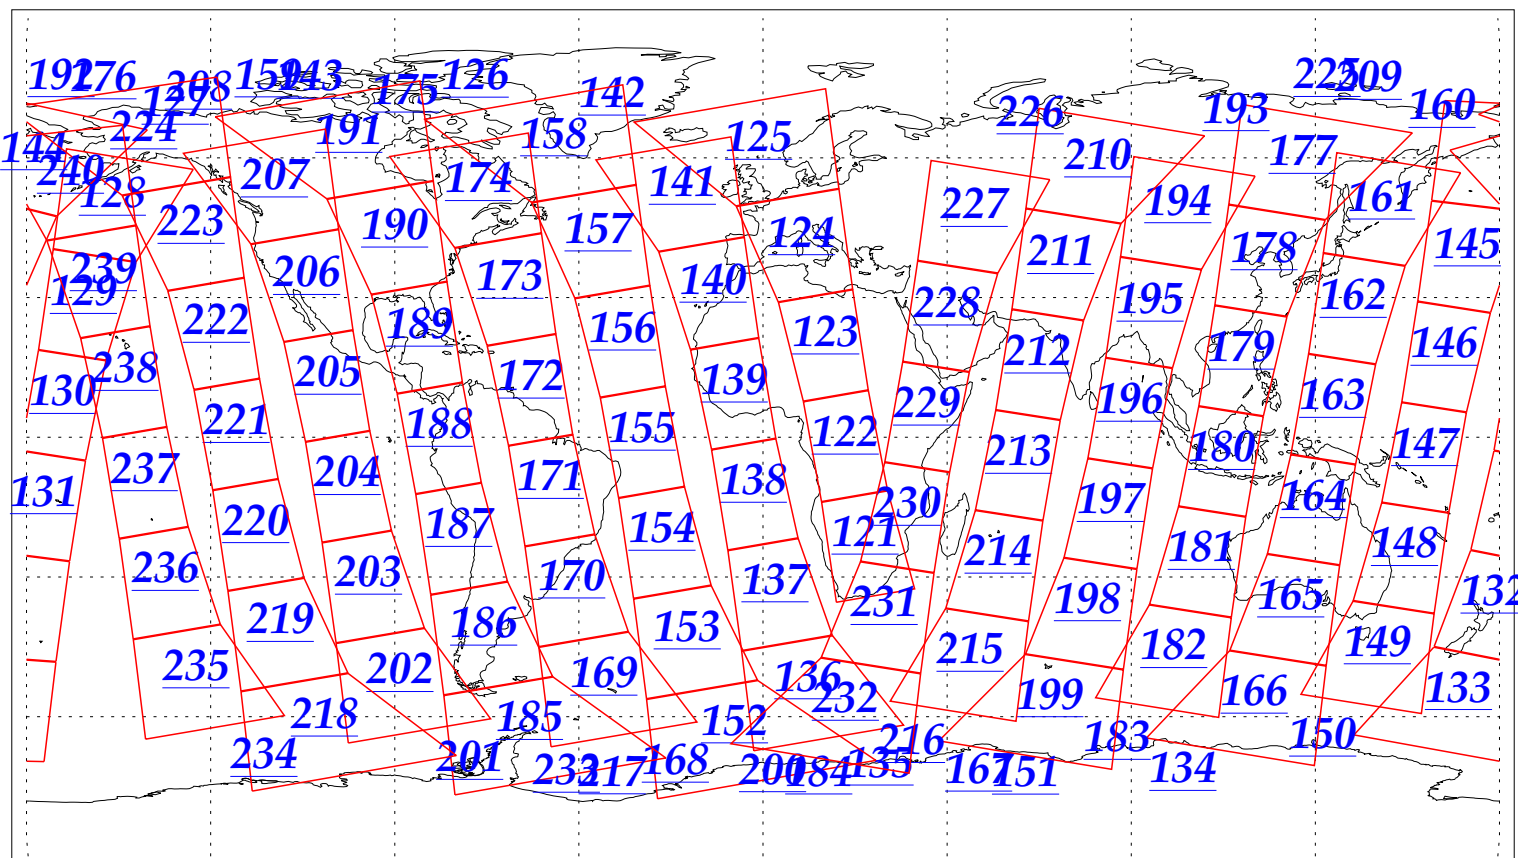

L1B Availability  
AMSU Granules: 240  
HSB Granules: 240  
AIRS Granules: 240

1 Sep 2002  
DoY 244  
Aqua Day 120  
Granules: 1 to 120

Granules: 121 to 240

Legend: AMSU Available, HSB Available, AIRS Available

L1B Availability  
 AMSU Granules: 240  
 HSB Granules: 240  
 AIRS Granules: 240

1 Sep 2002  
 DoY 244  
 Aqua Day 120

Ascending Granules

Descending Granules

Legend: AMSU Available, HSB Available, AIRS Available

L1B Availability  
 AMSU Granules: 240  
 HSB Granules: 240  
 AIRS Granules: 240

1 Sep 2002  
 DoY 244  
 Aqua Day 120

Northern Hemisphere Granules

Southern Hemisphere Granules

Legend: AMSU Available, HSB Available, AIRS Available