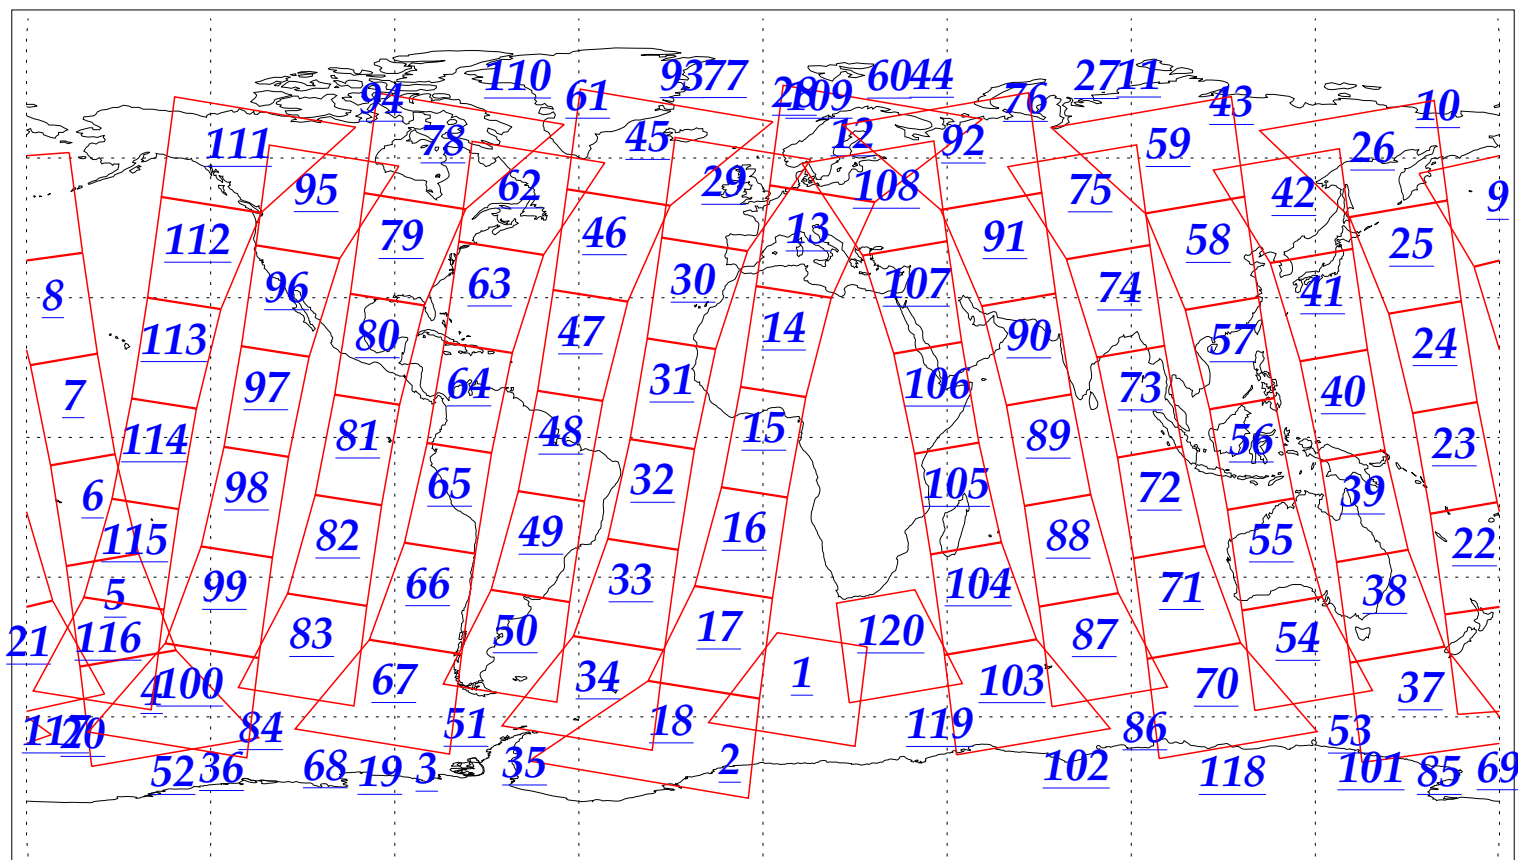

L1B Availability  
AMSU Granules: 240  
HSB Granules: 240  
AIRS Granules: 240

1 Sep 2002  
DoY 244  
Aqua Day 120  
Granules: 1 to 120

Granules: 121 to 240

Legend: AMSU Available, HSB Available, AIRS Available

L1B Availability  
 AMSU Granules: 240  
 HSB Granules: 240  
 AIRS Granules: 240

1 Sep 2002  
 DoY 244  
 Aqua Day 120

Ascending Granules

Descending Granules

Legend: AMSU Available, HSB Available, AIRS Available

L1B Availability  
 AMSU Granules: 240  
 HSB Granules: 240  
 AIRS Granules: 240

1 Sep 2002  
 DoY 244  
 Aqua Day 120

Northern Hemisphere Granules

Southern Hemisphere Granules

Legend: AMSU Available, HSB Available, AIRS Available