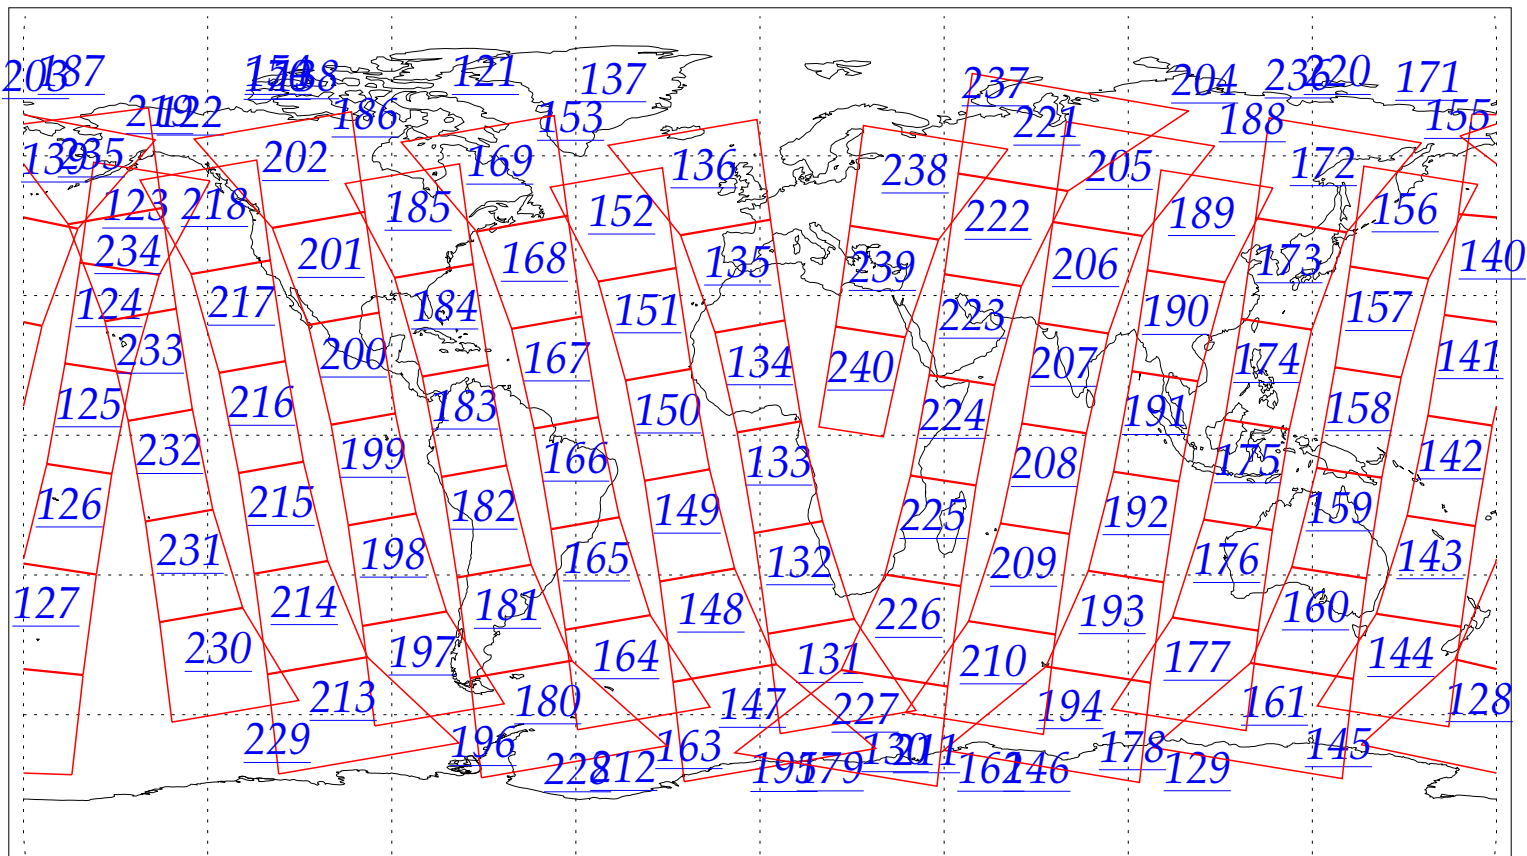

L1B Availability
AMSU Granules: 240
HSB Granules: 230
AIRS Granules: 0

29 Aug 2002
DoY 241
Aqua Day 117
Granules: 1 to 120

Granules: 121 to 240

Legend: AMSU Available, HSB Available, AIRS Available

L1B Availability
AMSU Granules: 240
HSB Granules: 230
AIRS Granules: 0

29 Aug 2002
DoY 241
Aqua Day 117

Ascending Granules

Descending Granules

Legend: AMSU Available, HSB Available, AIRS Available

L1B Availability
 AMSU Granules: 240
 HSB Granules: 230
 AIRS Granules: 0

29 Aug 2002
 DoY 241
 Aqua Day 117

Northern Hemisphere Granules

Southern Hemisphere Granules

Legend: AMSU Available, HSB Available, **AIRS Available**