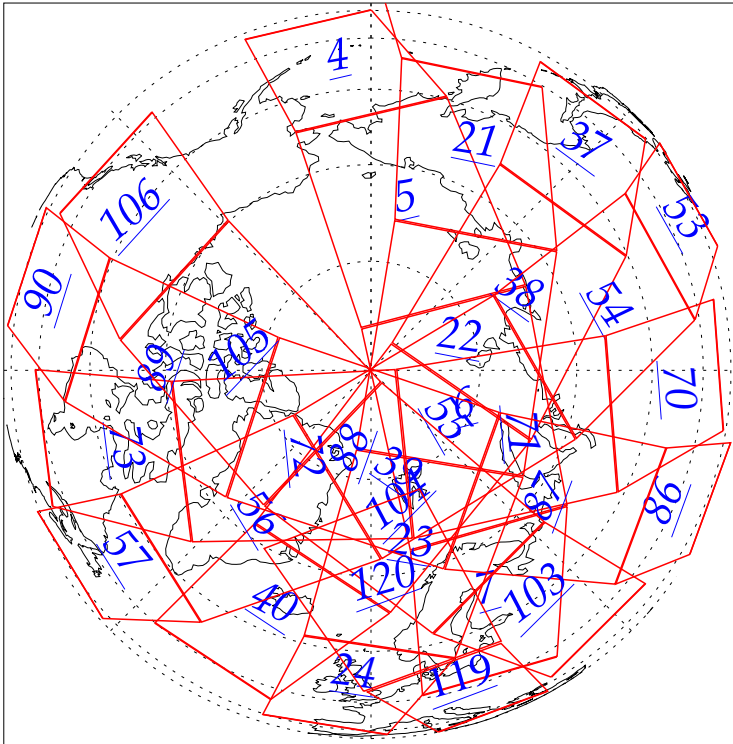

L1B Availability
AMSU Granules: 240
HSB Granules: 230
AIRS Granules: 0

29 Aug 2002
DoY 241
Aqua Day 117
Granules: 1 to 120

Granules: 121 to 240

Legend: AMSU Available, HSB Available, AIRS Available

L1B Availability
AMSU Granules: 240
HSB Granules: 230
AIRS Granules: 0

29 Aug 2002
DoY 241
Aqua Day 117

Ascending Granules

Descending Granules

Legend: AMSU Available, HSB Available, AIRS Available

L1B Availability
 AMSU Granules: 240
 HSB Granules: 230
 AIRS Granules: 0

29 Aug 2002
 DoY 241
 Aqua Day 117

Northern Hemisphere Granules

Southern Hemisphere Granules

Legend: AMSU Available, HSB Available, **AIRS Available**