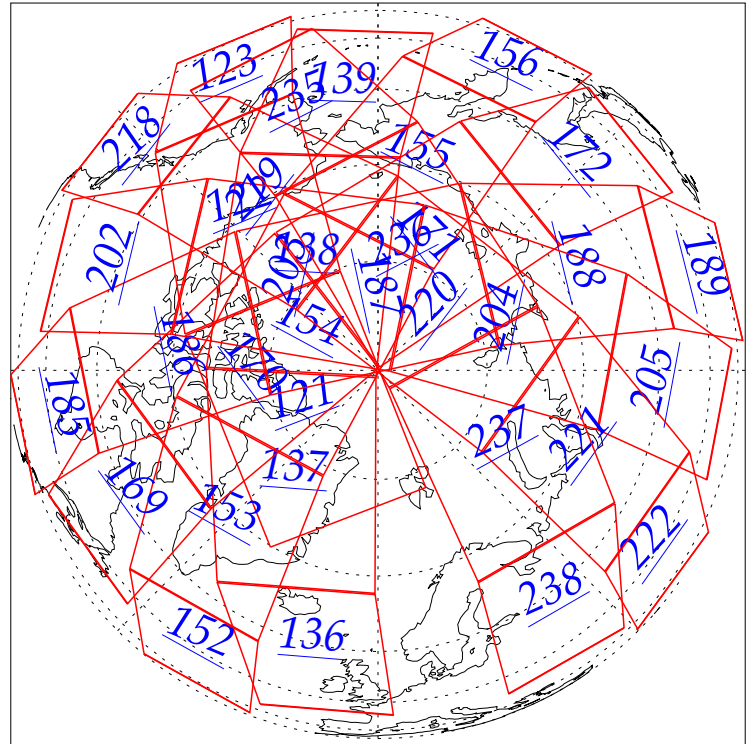

L1B Availability
AMSU Granules: 240
HSB Granules: 230
AIRS Granules: 0

29 Aug 2002
DoY 241
Aqua Day 117
Granules: 1 to 120

Granules: 121 to 240

Legend: AMSU Available, HSB Available, AIRS Available

L1B Availability
AMSU Granules: 240
HSB Granules: 230
AIRS Granules: 0

29 Aug 2002
DoY 241
Aqua Day 117

Ascending Granules

Descending Granules

Legend: AMSU Available, HSB Available, AIRS Available

L1B Availability
 AMSU Granules: 240
 HSB Granules: 230
 AIRS Granules: 0

29 Aug 2002
 DoY 241
 Aqua Day 117

Northern Hemisphere Granules

Southern Hemisphere Granules

Legend: AMSU Available, HSB Available, **AIRS Available**