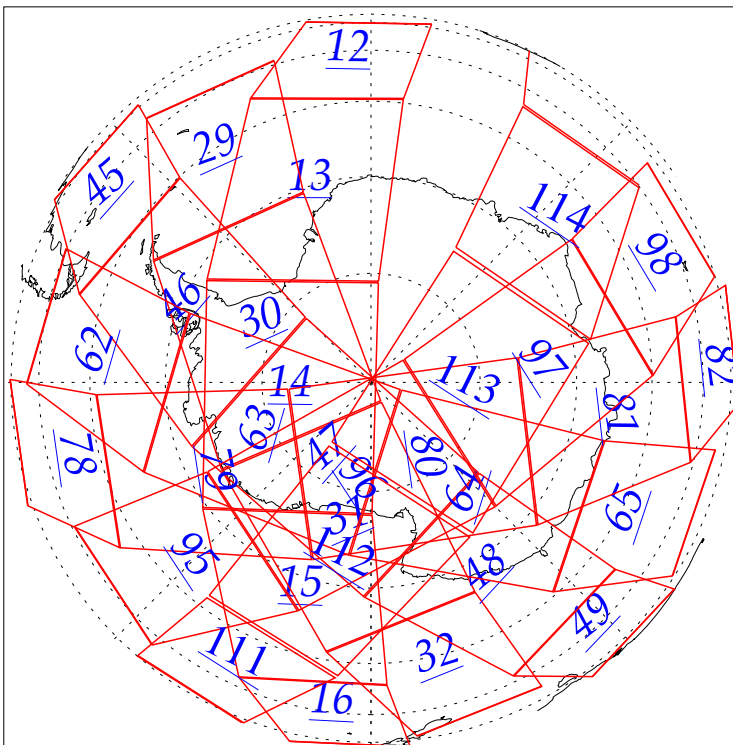

L1B Availability
AMSU Granules: 240
HSB Granules: 230
AIRS Granules: 0

29 Aug 2002
DoY 241
Aqua Day 117
Granules: 1 to 120

Granules: 121 to 240

Legend: AMSU Available, HSB Available, AIRS Available

L1B Availability
AMSU Granules: 240
HSB Granules: 230
AIRS Granules: 0

29 Aug 2002
DoY 241
Aqua Day 117

Ascending Granules

Descending Granules

Legend: AMSU Available, HSB Available, AIRS Available

L1B Availability
 AMSU Granules: 240
 HSB Granules: 230
 AIRS Granules: 0

29 Aug 2002
 DoY 241
 Aqua Day 117

Northern Hemisphere Granules

Southern Hemisphere Granules

Legend: AMSU Available, HSB Available, **AIRS Available**