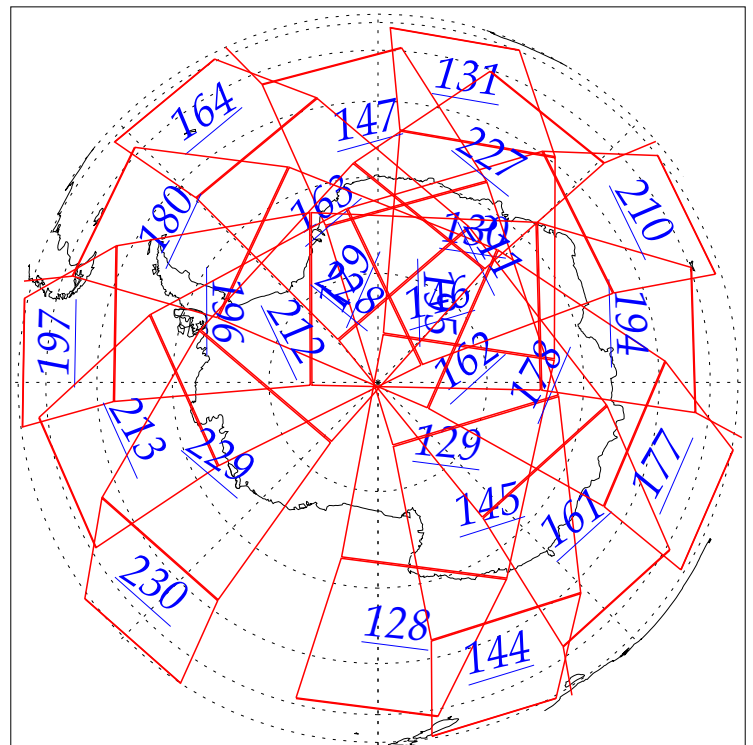

L1B Availability
AMSU Granules: 240
HSB Granules: 230
AIRS Granules: 0

29 Aug 2002
DoY 241
Aqua Day 117
Granules: 1 to 120

Granules: 121 to 240

Legend: AMSU Available, HSB Available, AIRS Available

L1B Availability
AMSU Granules: 240
HSB Granules: 230
AIRS Granules: 0

29 Aug 2002
DoY 241
Aqua Day 117

Ascending Granules

Descending Granules

Legend: AMSU Available, HSB Available, AIRS Available

L1B Availability
 AMSU Granules: 240
 HSB Granules: 230
 AIRS Granules: 0

29 Aug 2002
 DoY 241
 Aqua Day 117

Northern Hemisphere Granules

Southern Hemisphere Granules

Legend: AMSU Available, HSB Available, **AIRS Available**