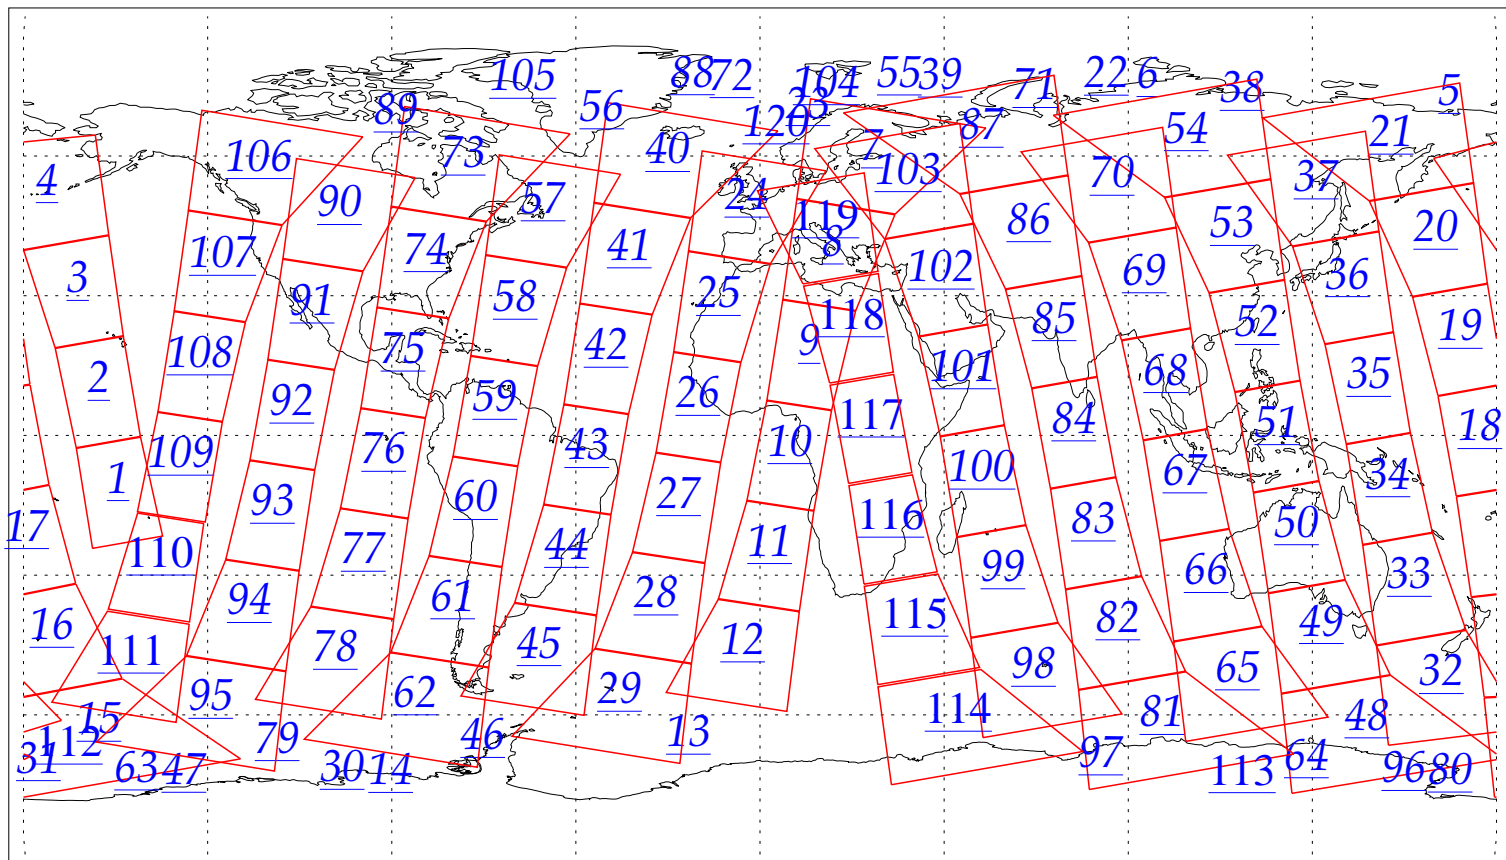

L1B Availability
AMSU Granules: 240
HSB Granules: 230
AIRS Granules: 0

29 Aug 2002
DoY 241
Aqua Day 117
Granules: 1 to 120

Granules: 121 to 240

Legend: AMSU Available, HSB Available, AIRS Available

L1B Availability
AMSU Granules: 240
HSB Granules: 230
AIRS Granules: 0

29 Aug 2002
DoY 241
Aqua Day 117

Ascending Granules

Descending Granules

Legend: AMSU Available, HSB Available, AIRS Available

L1B Availability
 AMSU Granules: 240
 HSB Granules: 230
 AIRS Granules: 0

29 Aug 2002
 DoY 241
 Aqua Day 117

Northern Hemisphere Granules

Southern Hemisphere Granules

Legend: AMSU Available, HSB Available, **AIRS Available**