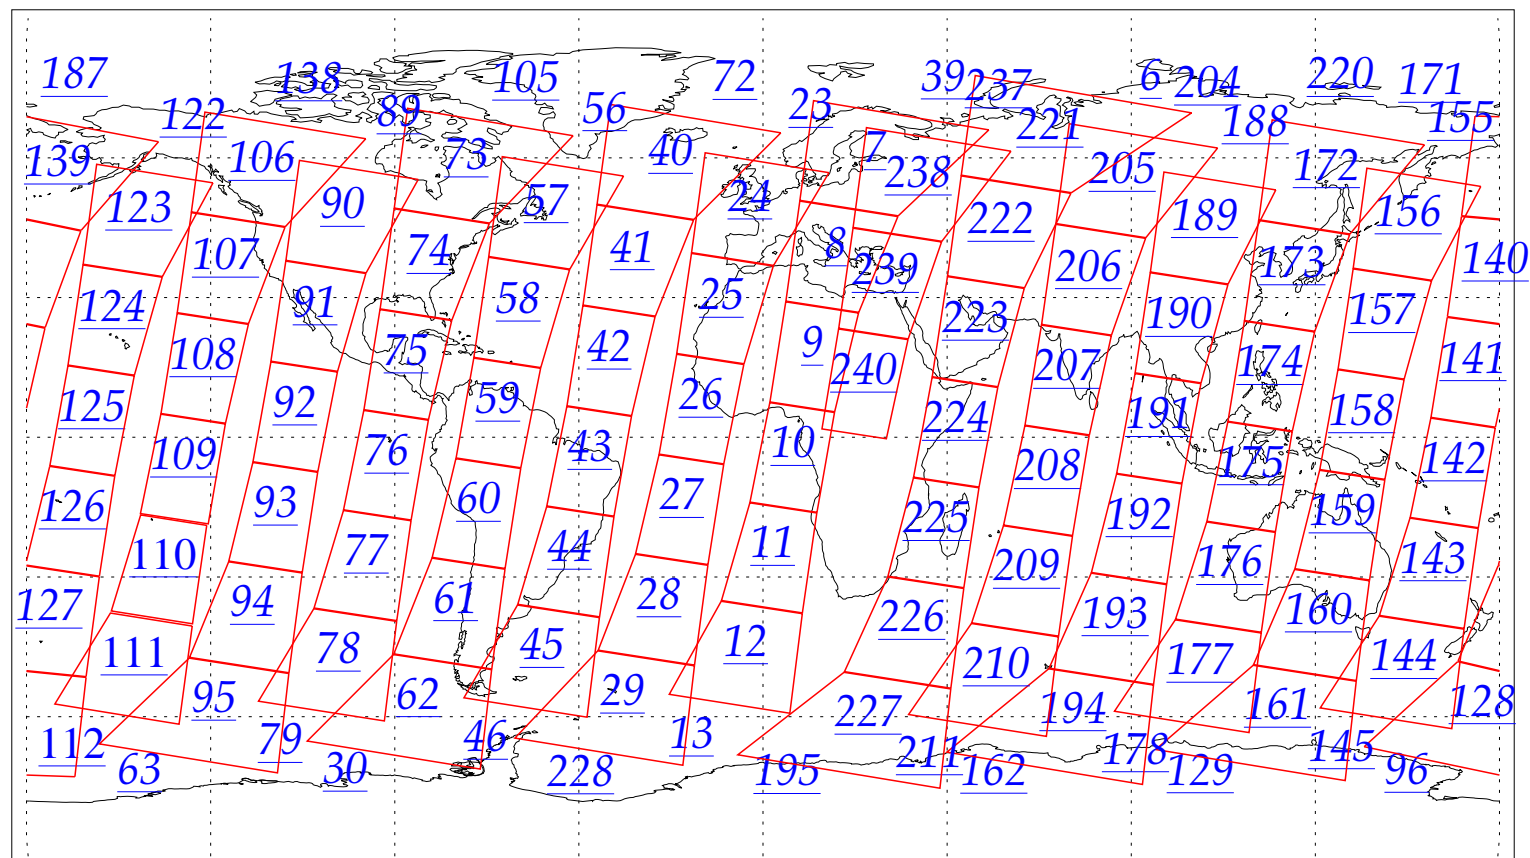

L1B Availability
AMSU Granules: 240
HSB Granules: 230
AIRS Granules: 0

29 Aug 2002
DoY 241
Aqua Day 117
Granules: 1 to 120

Granules: 121 to 240

Legend: AMSU Available, HSB Available, AIRS Available

L1B Availability
AMSU Granules: 240
HSB Granules: 230
AIRS Granules: 0

29 Aug 2002
DoY 241
Aqua Day 117

Ascending Granules

Descending Granules

Legend: AMSU Available, HSB Available, AIRS Available

L1B Availability
 AMSU Granules: 240
 HSB Granules: 230
 AIRS Granules: 0

29 Aug 2002
 DoY 241
 Aqua Day 117

Northern Hemisphere Granules

Southern Hemisphere Granules

Legend: AMSU Available, HSB Available, **AIRS Available**