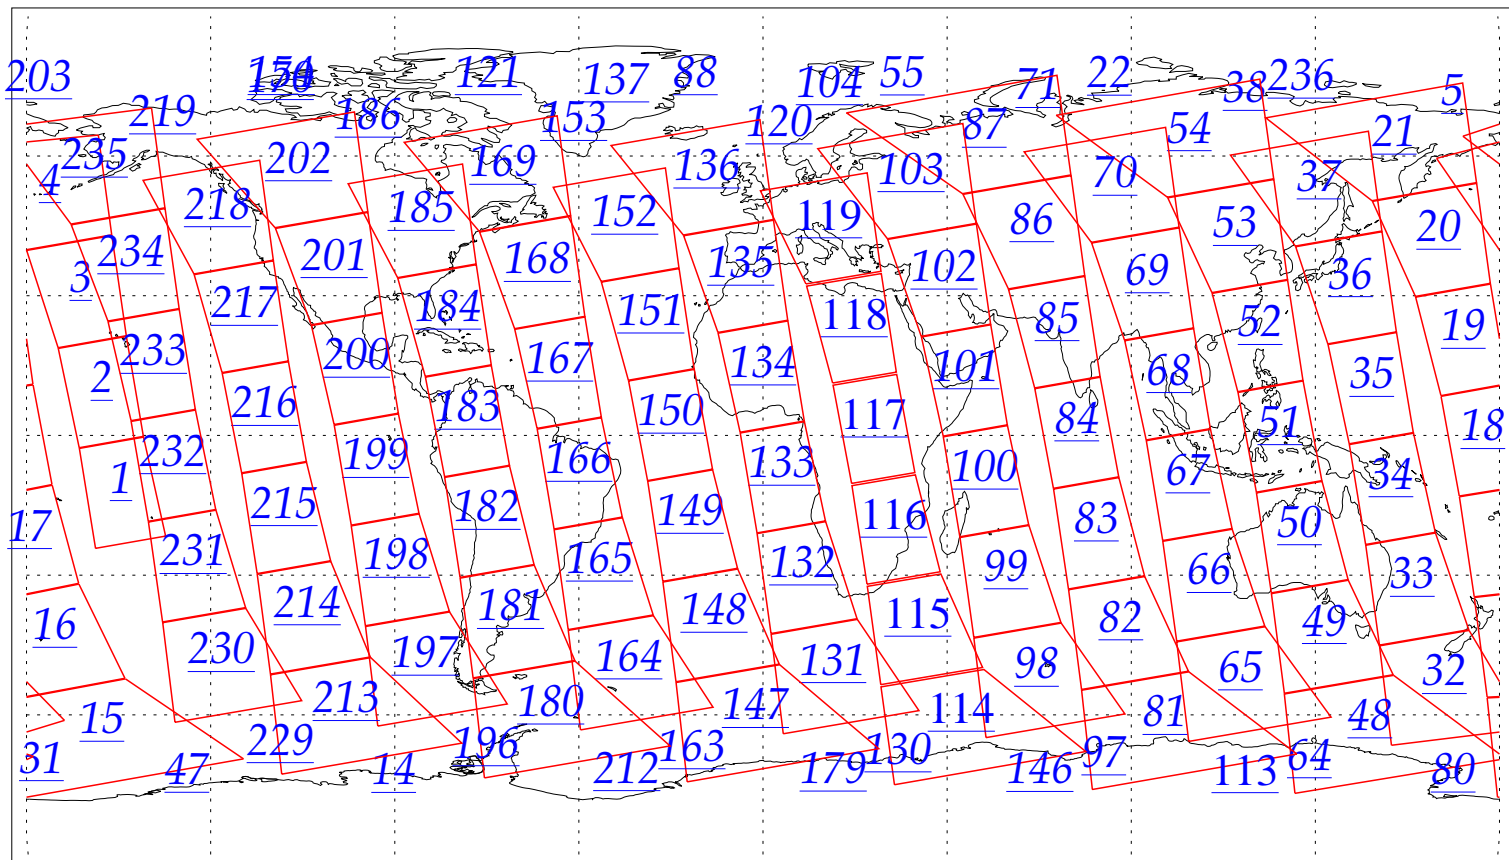

L1B Availability
AMSU Granules: 240
HSB Granules: 230
AIRS Granules: 0

29 Aug 2002
DoY 241
Aqua Day 117
Granules: 1 to 120

Granules: 121 to 240

Legend: AMSU Available, HSB Available, AIRS Available

L1B Availability
AMSU Granules: 240
HSB Granules: 230
AIRS Granules: 0

29 Aug 2002
DoY 241
Aqua Day 117

Ascending Granules

Descending Granules

Legend: AMSU Available, HSB Available, AIRS Available

L1B Availability
 AMSU Granules: 240
 HSB Granules: 230
 AIRS Granules: 0

29 Aug 2002
 DoY 241
 Aqua Day 117

Northern Hemisphere Granules

Southern Hemisphere Granules

Legend: AMSU Available, HSB Available, **AIRS Available**