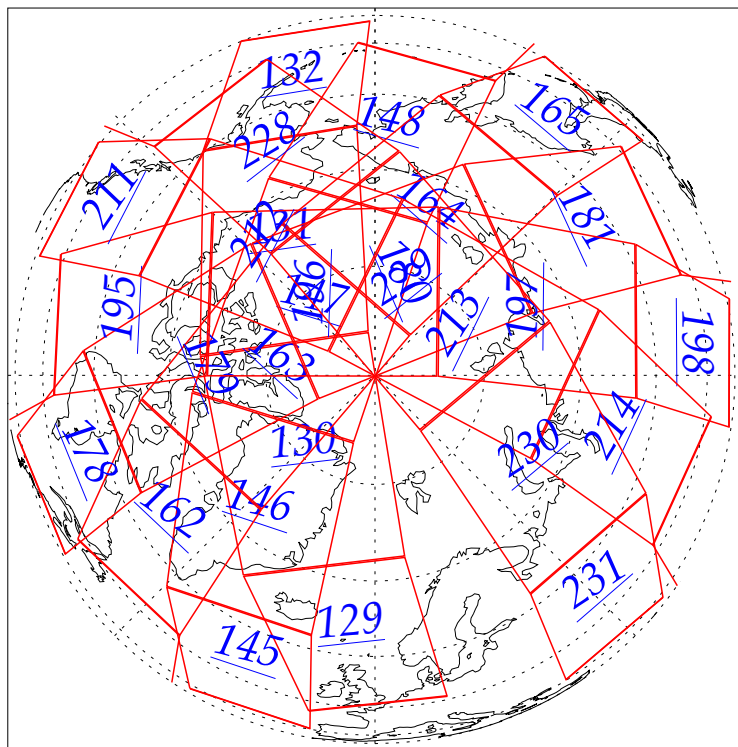

L1B Availability
AMSU Granules: 240
HSB Granules: 240
AIRS Granules: 0

28 Aug 2002
DoY 240
Aqua Day 116
Granules: 1 to 120

Granules: 121 to 240

Legend: AMSU Available, HSB Available, AIRS Available

L1B Availability
 AMSU Granules: 240
 HSB Granules: 240
 AIRS Granules: 0

28 Aug 2002
 DoY 240
 Aqua Day 116

Ascending Granules

Descending Granules

Legend: AMSU Available, HSB Available, AIRS Available

L1B Availability
AMSU Granules: 240
HSB Granules: 240
AIRS Granules: 0

28 Aug 2002
DoY 240
Aqua Day 116

Northern Hemisphere Granules

Southern Hemisphere Granules

Legend: AMSU Available, HSB Available, **AIRS Available**