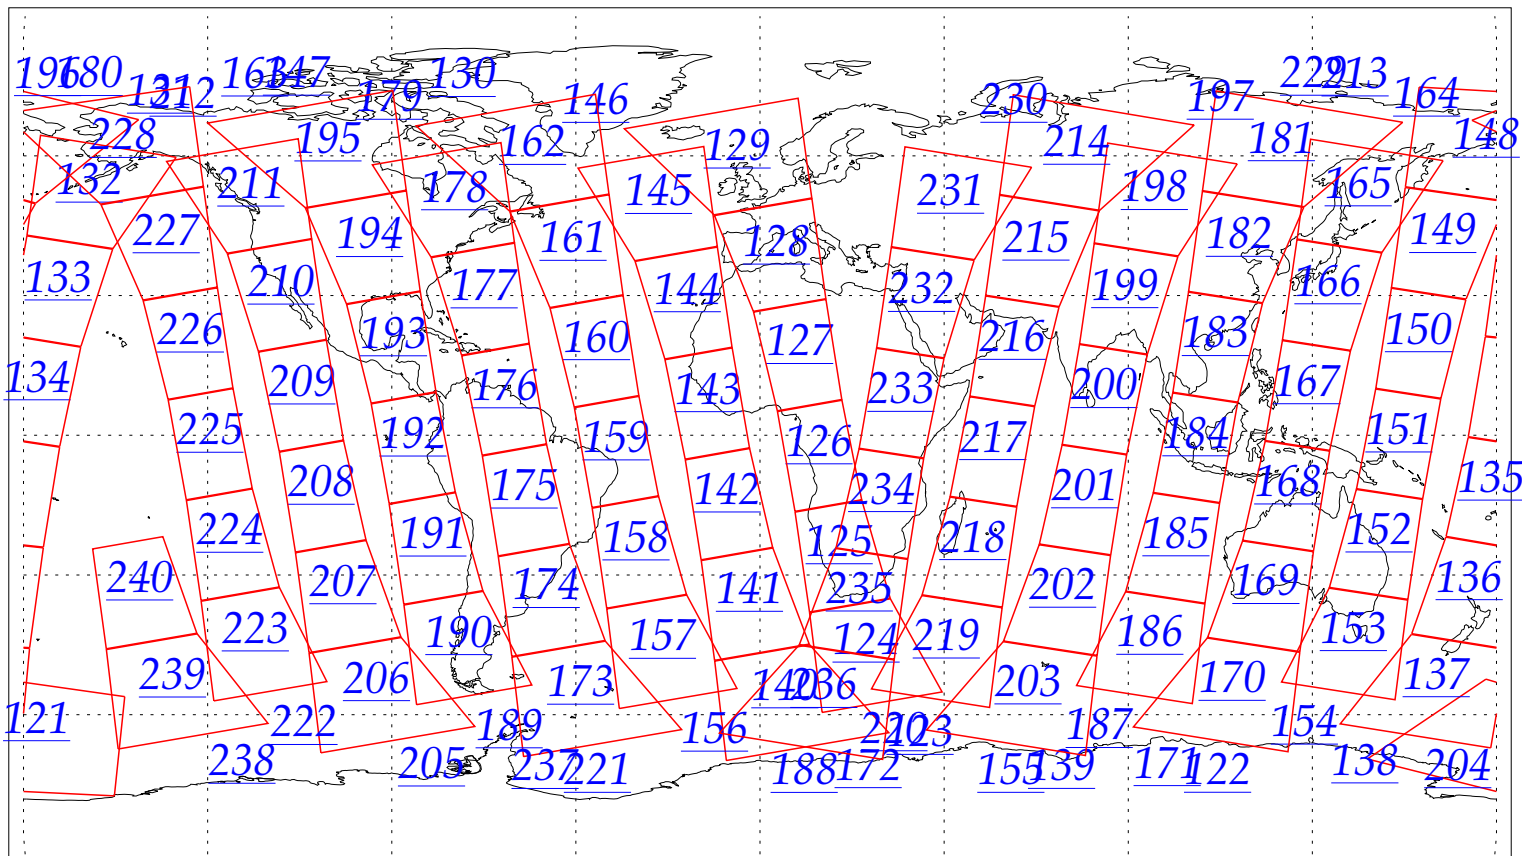

L1B Availability
AMSU Granules: 240
HSB Granules: 240
AIRS Granules: 0

28 Aug 2002
DoY 240
Aqua Day 116
Granules: 1 to 120

Granules: 121 to 240

Legend: AMSU Available, HSB Available, AIRS Available

L1B Availability
 AMSU Granules: 240
 HSB Granules: 240
 AIRS Granules: 0

28 Aug 2002
 DoY 240
 Aqua Day 116

Ascending Granules

Descending Granules

Legend: AMSU Available, HSB Available, AIRS Available

L1B Availability
AMSU Granules: 240
HSB Granules: 240
AIRS Granules: 0

28 Aug 2002
DoY 240
Aqua Day 116

Northern Hemisphere Granules

Southern Hemisphere Granules

Legend: AMSU Available, HSB Available, **AIRS Available**