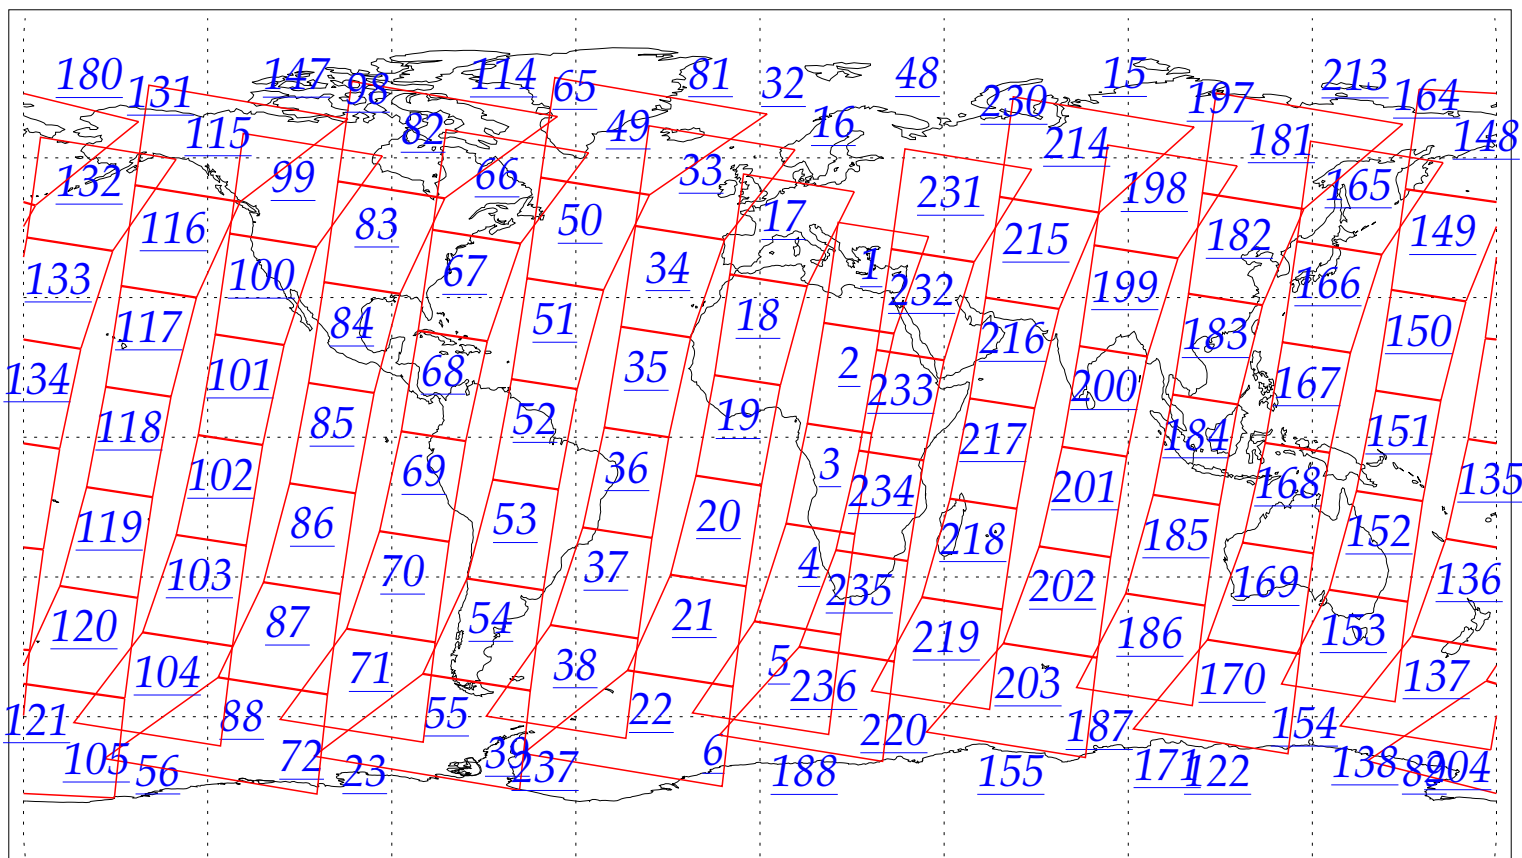

L1B Availability
AMSU Granules: 240
HSB Granules: 240
AIRS Granules: 0

28 Aug 2002
DoY 240
Aqua Day 116
Granules: 1 to 120

Granules: 121 to 240

Legend: AMSU Available, HSB Available, AIRS Available

L1B Availability
 AMSU Granules: 240
 HSB Granules: 240
 AIRS Granules: 0

28 Aug 2002
 DoY 240
 Aqua Day 116

Ascending Granules

Descending Granules

Legend: AMSU Available, HSB Available, AIRS Available

L1B Availability
AMSU Granules: 240
HSB Granules: 240
AIRS Granules: 0

28 Aug 2002
DoY 240
Aqua Day 116

Northern Hemisphere Granules

Southern Hemisphere Granules

Legend: AMSU Available, HSB Available, **AIRS Available**