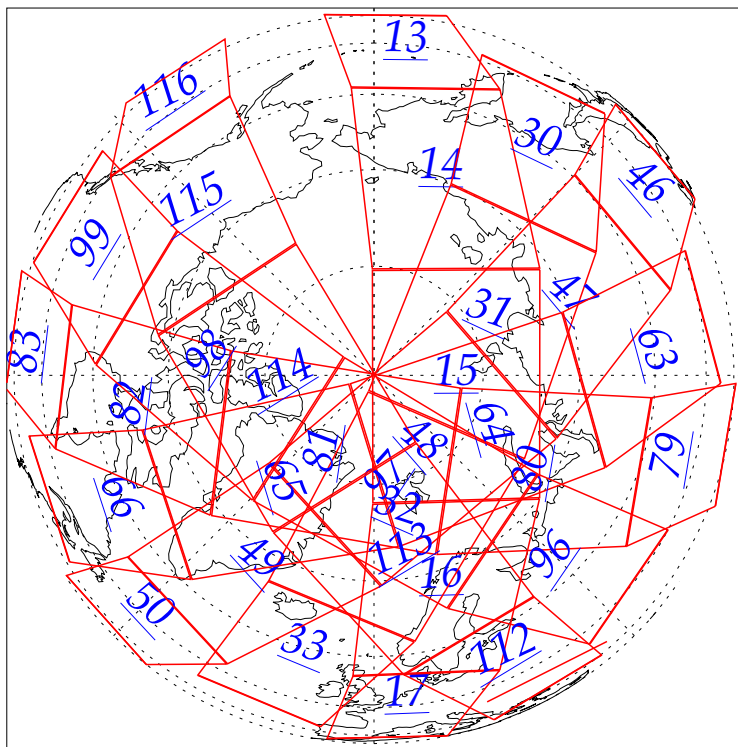

L1B Availability
AMSU Granules: 240
HSB Granules: 240
AIRS Granules: 0

28 Aug 2002
DoY 240
Aqua Day 116
Granules: 1 to 120

Granules: 121 to 240

Legend: AMSU Available, HSB Available, AIRS Available

L1B Availability
 AMSU Granules: 240
 HSB Granules: 240
 AIRS Granules: 0

28 Aug 2002
 DoY 240
 Aqua Day 116

Ascending Granules

Descending Granules

Legend: AMSU Available, HSB Available, AIRS Available

L1B Availability
AMSU Granules: 240
HSB Granules: 240
AIRS Granules: 0

28 Aug 2002
DoY 240
Aqua Day 116

Northern Hemisphere Granules

Southern Hemisphere Granules

Legend: AMSU Available, HSB Available, **AIRS Available**