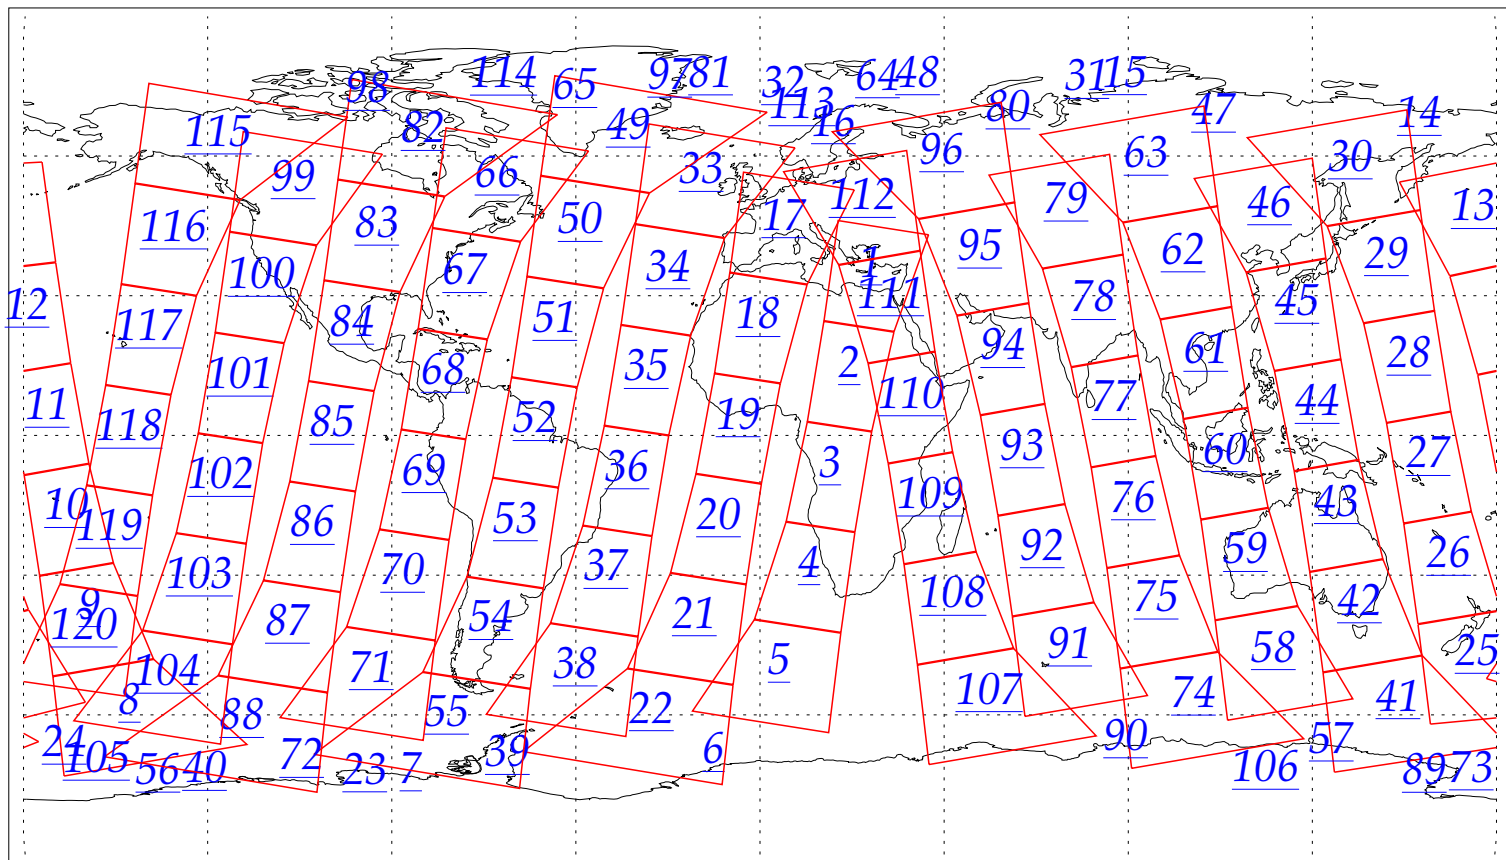

L1B Availability
AMSU Granules: 240
HSB Granules: 240
AIRS Granules: 0

28 Aug 2002
DoY 240
Aqua Day 116
Granules: 1 to 120

Granules: 121 to 240

Legend: AMSU Available, HSB Available, AIRS Available

L1B Availability
 AMSU Granules: 240
 HSB Granules: 240
 AIRS Granules: 0

28 Aug 2002
 DoY 240
 Aqua Day 116

Ascending Granules

Descending Granules

Legend: AMSU Available, HSB Available, AIRS Available

L1B Availability
AMSU Granules: 240
HSB Granules: 240
AIRS Granules: 0

28 Aug 2002
DoY 240
Aqua Day 116

Northern Hemisphere Granules

Southern Hemisphere Granules

Legend: AMSU Available, HSB Available, **AIRS Available**