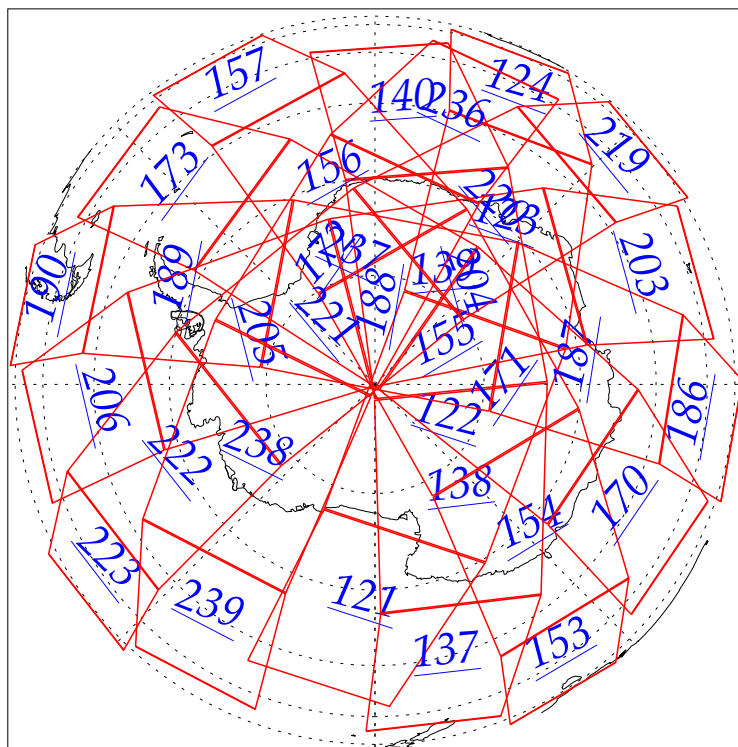

L1B Availability
AMSU Granules: 240
HSB Granules: 240
AIRS Granules: 0

28 Aug 2002
DoY 240
Aqua Day 116
Granules: 1 to 120

Granules: 121 to 240

Legend: AMSU Available, HSB Available, AIRS Available

L1B Availability
 AMSU Granules: 240
 HSB Granules: 240
 AIRS Granules: 0

28 Aug 2002
 DoY 240
 Aqua Day 116

Ascending Granules

Descending Granules

Legend: AMSU Available, HSB Available, AIRS Available

L1B Availability
AMSU Granules: 240
HSB Granules: 240
AIRS Granules: 0

28 Aug 2002
DoY 240
Aqua Day 116

Northern Hemisphere Granules

Southern Hemisphere Granules

Legend: AMSU Available, HSB Available, **AIRS Available**