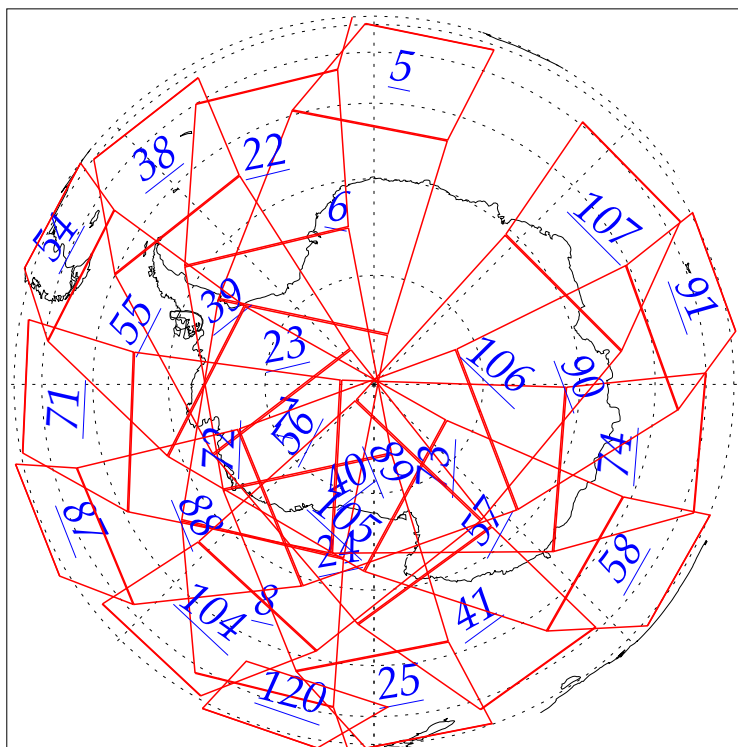

L1B Availability
AMSU Granules: 240
HSB Granules: 240
AIRS Granules: 0

28 Aug 2002
DoY 240
Aqua Day 116
Granules: 1 to 120

Granules: 121 to 240

Legend: AMSU Available, HSB Available, AIRS Available

L1B Availability
 AMSU Granules: 240
 HSB Granules: 240
 AIRS Granules: 0

28 Aug 2002
 DoY 240
 Aqua Day 116

Ascending Granules

Descending Granules

Legend: AMSU Available, HSB Available, AIRS Available

L1B Availability
AMSU Granules: 240
HSB Granules: 240
AIRS Granules: 0

28 Aug 2002
DoY 240
Aqua Day 116

Northern Hemisphere Granules

Southern Hemisphere Granules

Legend: AMSU Available, HSB Available, **AIRS Available**