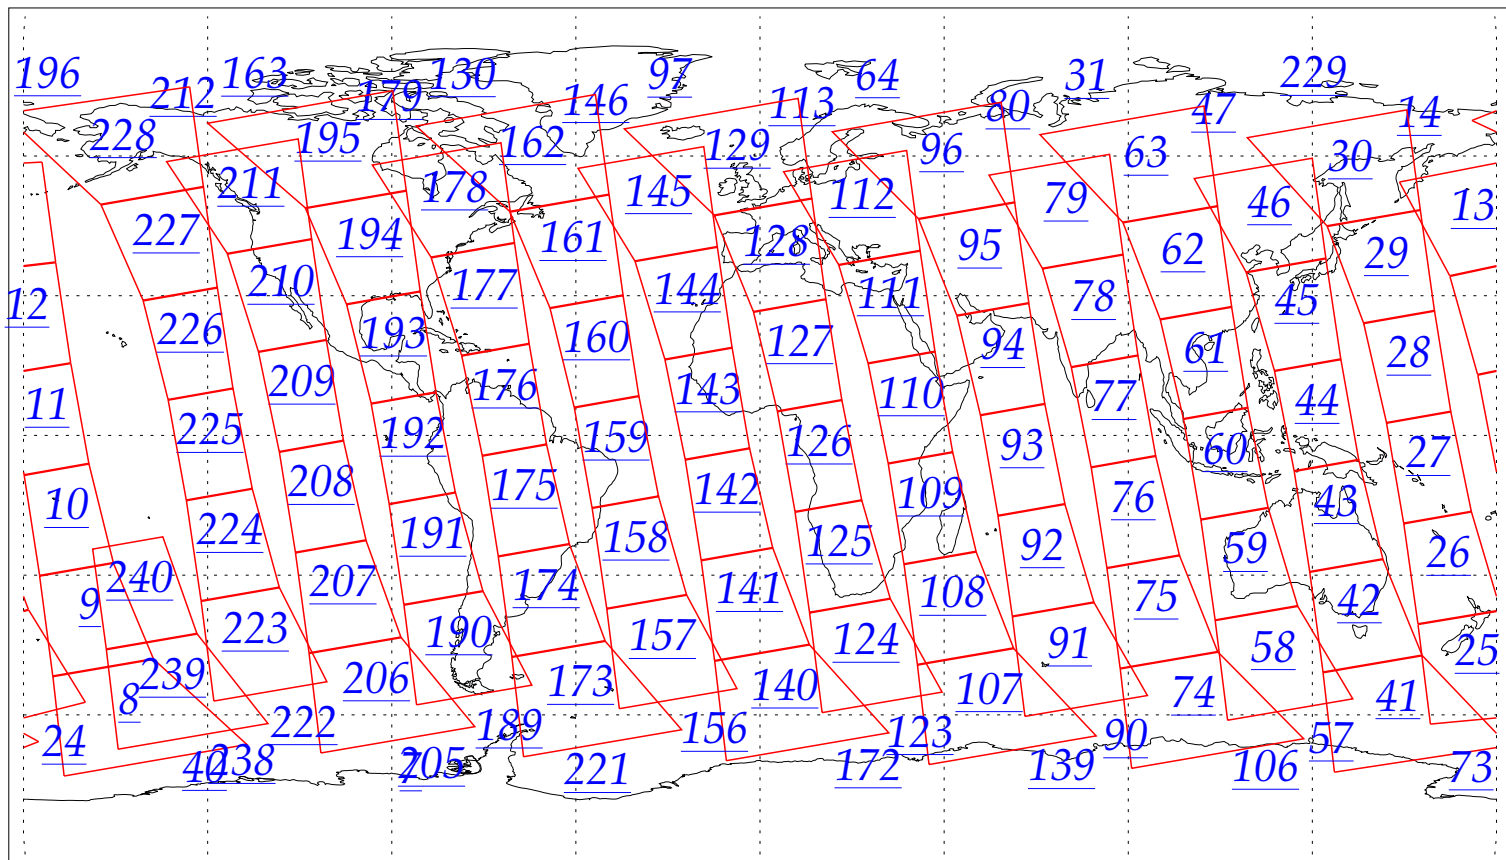

L1B Availability
AMSU Granules: 240
HSB Granules: 240
AIRS Granules: 0

28 Aug 2002
DoY 240
Aqua Day 116
Granules: 1 to 120

Granules: 121 to 240

Legend: AMSU Available, HSB Available, AIRS Available

L1B Availability
 AMSU Granules: 240
 HSB Granules: 240
 AIRS Granules: 0

28 Aug 2002
 DoY 240
 Aqua Day 116

Ascending Granules

Descending Granules

Legend: AMSU Available, HSB Available, AIRS Available

L1B Availability
AMSU Granules: 240
HSB Granules: 240
AIRS Granules: 0

28 Aug 2002
DoY 240
Aqua Day 116

Northern Hemisphere Granules

Southern Hemisphere Granules

Legend: AMSU Available, HSB Available, **AIRS Available**