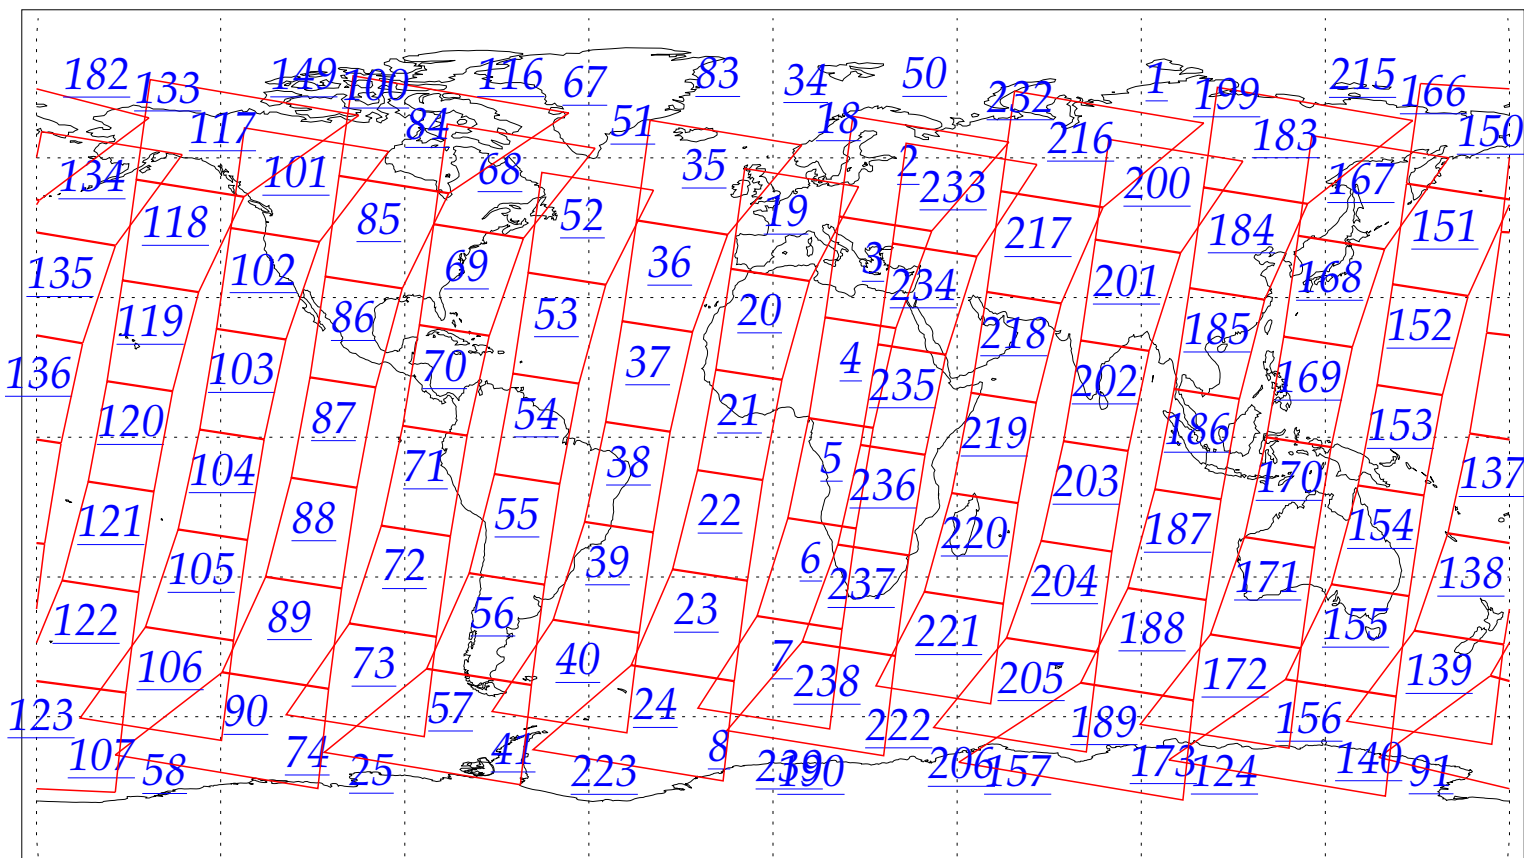

L1B Availability  
AMSU Granules: 240  
HSB Granules: 240  
AIRS Granules: 0

26 Aug 2002  
DoY 238  
Aqua Day 114  
Granules: 1 to 120

Granules: 121 to 240

Legend: AMSU Available, HSB Available, AIRS Available

L1B Availability  
AMSU Granules: 240  
HSB Granules: 240  
AIRS Granules: 0

26 Aug 2002  
DoY 238  
Aqua Day 114

Ascending Granules

Descending Granules

Legend: AMSU Available, HSB Available, AIRS Available

L1B Availability  
 AMSU Granules: 240  
 HSB Granules: 240  
 AIRS Granules: 0

26 Aug 2002  
 DoY 238  
 Aqua Day 114

Northern Hemisphere Granules

Southern Hemisphere Granules

Legend: AMSU Available, HSB Available, **AIRS Available**