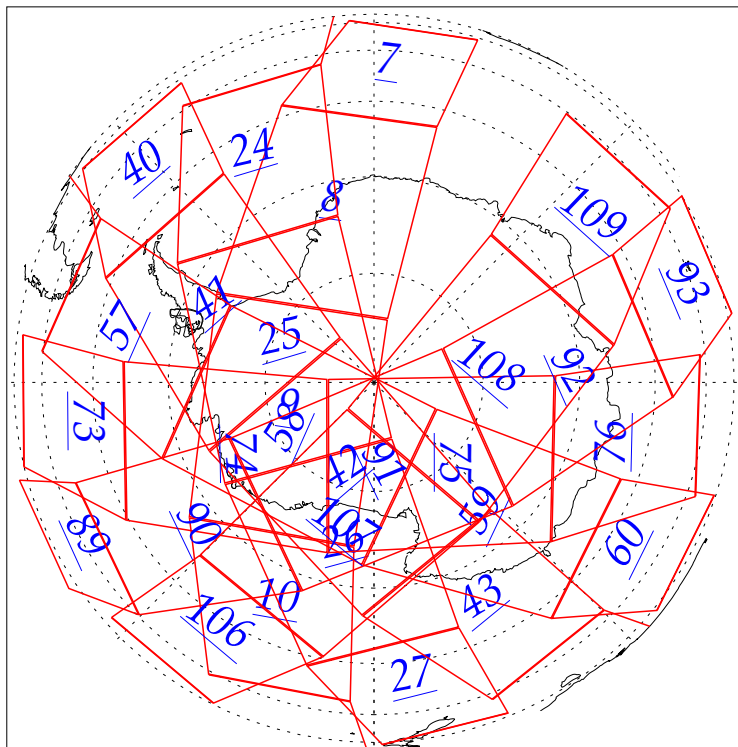

L1B Availability  
AMSU Granules: 240  
HSB Granules: 240  
AIRS Granules: 0

26 Aug 2002  
DoY 238  
Aqua Day 114  
Granules: 1 to 120

Granules: 121 to 240

Legend: AMSU Available, HSB Available, AIRS Available

L1B Availability  
AMSU Granules: 240  
HSB Granules: 240  
AIRS Granules: 0

26 Aug 2002  
DoY 238  
Aqua Day 114

Ascending Granules

Descending Granules

Legend: AMSU Available, HSB Available, AIRS Available

L1B Availability  
 AMSU Granules: 240  
 HSB Granules: 240  
 AIRS Granules: 0

26 Aug 2002  
 DoY 238  
 Aqua Day 114

Northern Hemisphere Granules

Southern Hemisphere Granules

Legend: AMSU Available, HSB Available, **AIRS Available**