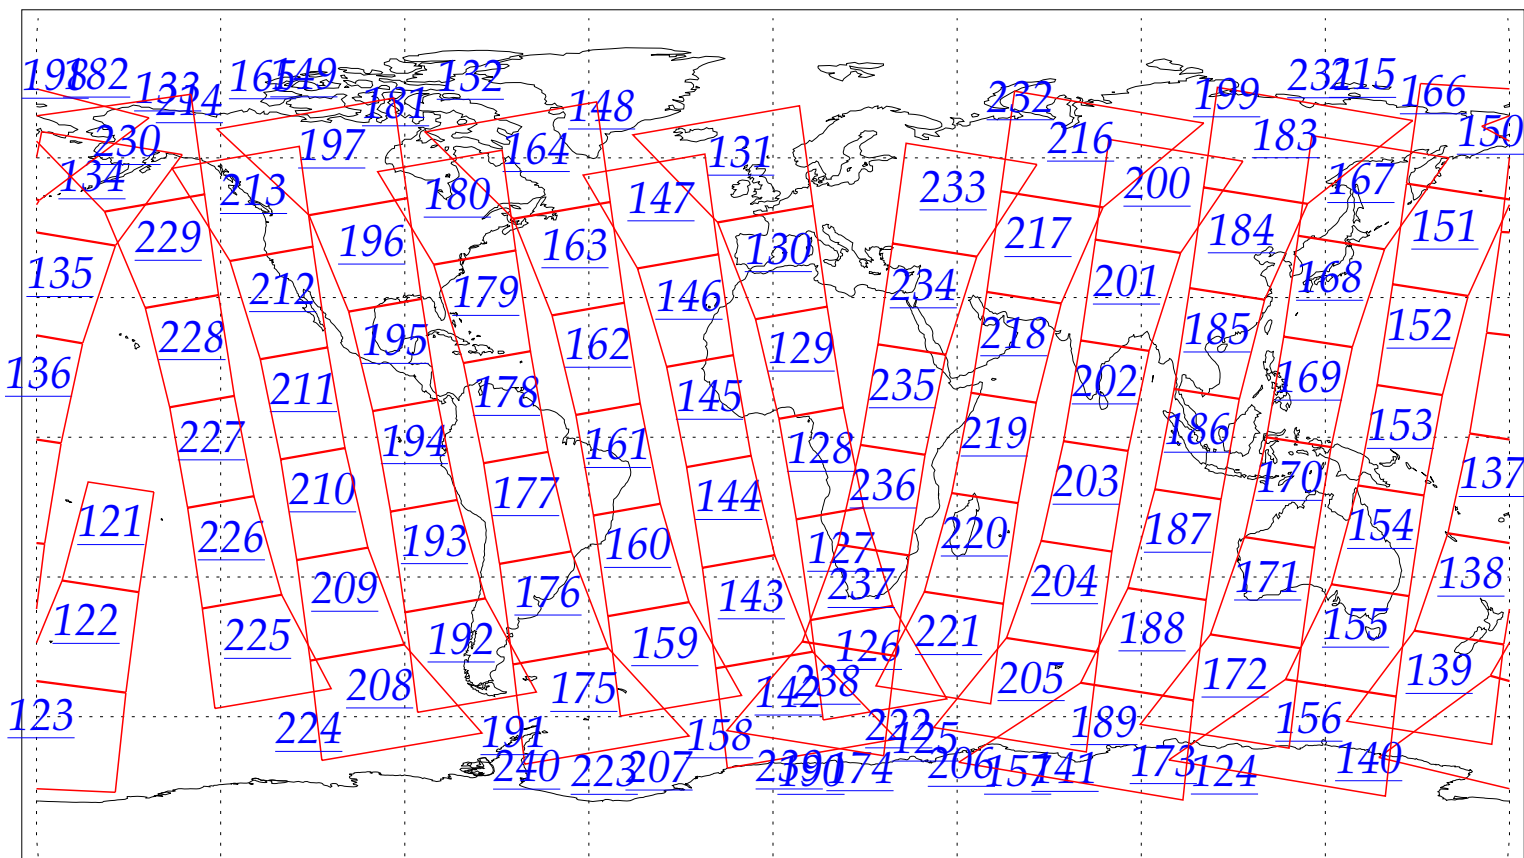

L1B Availability  
AMSU Granules: 240  
HSB Granules: 240  
AIRS Granules: 0

26 Aug 2002  
DoY 238  
Aqua Day 114  
Granules: 1 to 120

Granules: 121 to 240

Legend: AMSU Available, HSB Available, AIRS Available

L1B Availability  
AMSU Granules: 240  
HSB Granules: 240  
AIRS Granules: 0

26 Aug 2002  
DoY 238  
Aqua Day 114

Ascending Granules

Descending Granules

Legend: AMSU Available, HSB Available, AIRS Available

L1B Availability  
 AMSU Granules: 240  
 HSB Granules: 240  
 AIRS Granules: 0

26 Aug 2002  
 DoY 238  
 Aqua Day 114

Northern Hemisphere Granules

Southern Hemisphere Granules

Legend: AMSU Available, HSB Available, **AIRS Available**