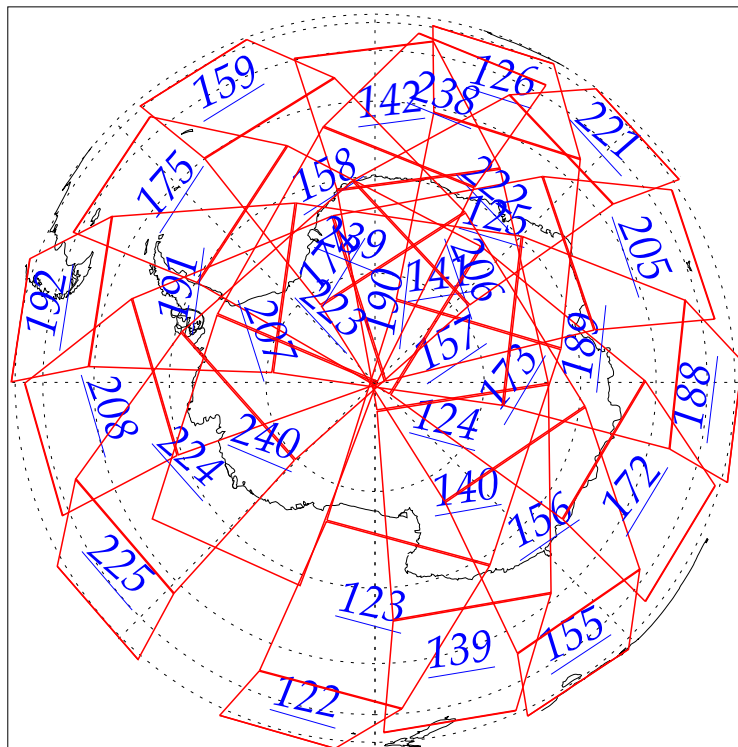

L1B Availability  
AMSU Granules: 240  
HSB Granules: 240  
AIRS Granules: 0

26 Aug 2002  
DoY 238  
Aqua Day 114  
Granules: 1 to 120

Granules: 121 to 240

Legend: AMSU Available, HSB Available, AIRS Available

L1B Availability  
AMSU Granules: 240  
HSB Granules: 240  
AIRS Granules: 0

26 Aug 2002  
DoY 238  
Aqua Day 114

Ascending Granules

Descending Granules

Legend: AMSU Available, HSB Available, AIRS Available

L1B Availability  
 AMSU Granules: 240  
 HSB Granules: 240  
 AIRS Granules: 0

26 Aug 2002  
 DoY 238  
 Aqua Day 114

Northern Hemisphere Granules

Southern Hemisphere Granules

Legend: AMSU Available, HSB Available, **AIRS Available**