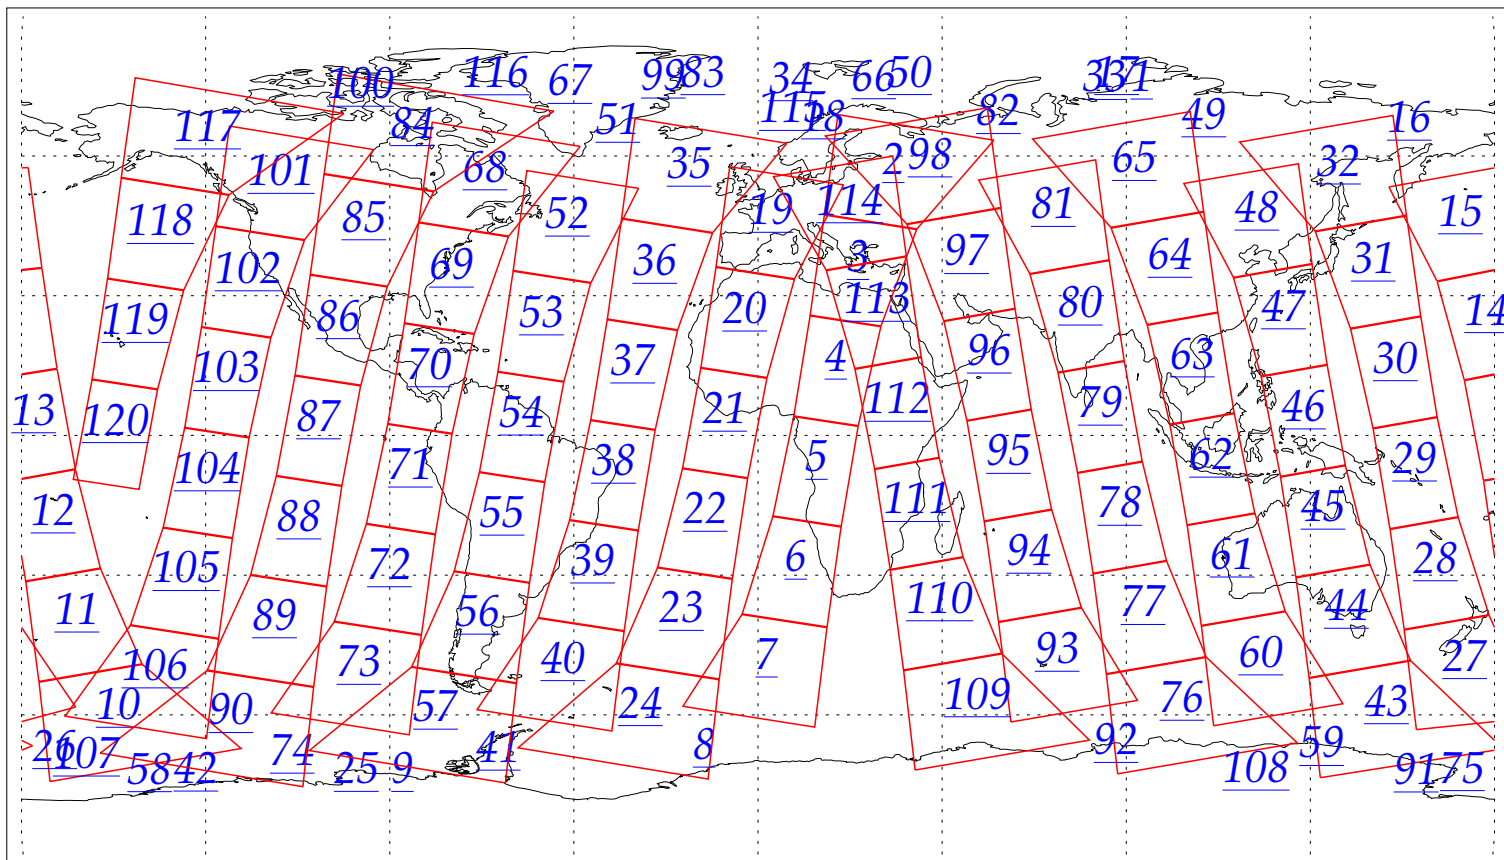

L1B Availability  
AMSU Granules: 240  
HSB Granules: 240  
AIRS Granules: 0

26 Aug 2002  
DoY 238  
Aqua Day 114  
Granules: 1 to 120

Granules: 121 to 240

Legend: AMSU Available, HSB Available, AIRS Available

L1B Availability  
AMSU Granules: 240  
HSB Granules: 240  
AIRS Granules: 0

26 Aug 2002  
DoY 238  
Aqua Day 114

Ascending Granules

Descending Granules

Legend: AMSU Available, HSB Available, AIRS Available

L1B Availability  
 AMSU Granules: 240  
 HSB Granules: 240  
 AIRS Granules: 0

26 Aug 2002  
 DoY 238  
 Aqua Day 114

Northern Hemisphere Granules

Southern Hemisphere Granules

Legend: AMSU Available, HSB Available, **AIRS Available**