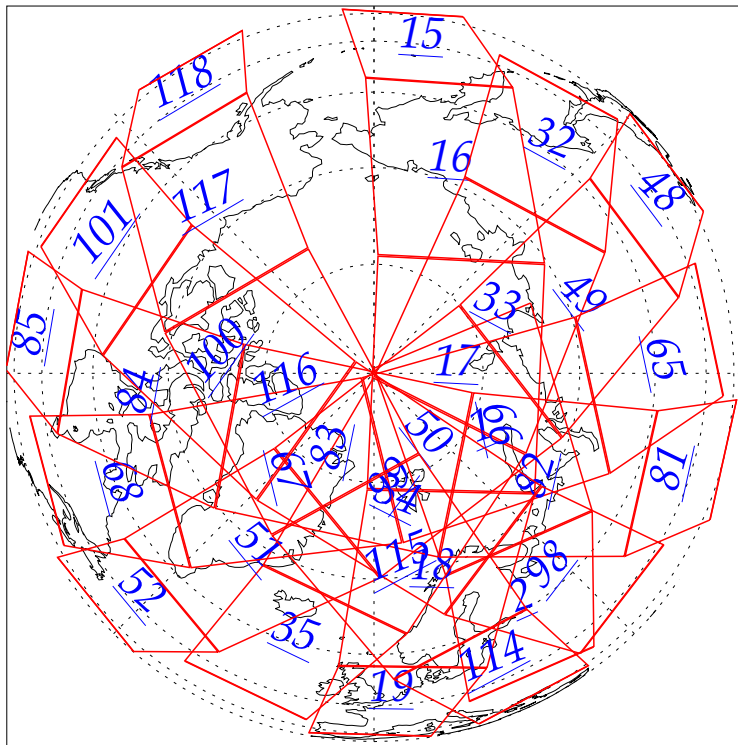

L1B Availability  
AMSU Granules: 240  
HSB Granules: 240  
AIRS Granules: 0

26 Aug 2002  
DoY 238  
Aqua Day 114  
Granules: 1 to 120

Granules: 121 to 240

Legend: AMSU Available, HSB Available, AIRS Available

L1B Availability  
AMSU Granules: 240  
HSB Granules: 240  
AIRS Granules: 0

26 Aug 2002  
DoY 238  
Aqua Day 114

Ascending Granules

Descending Granules

Legend: AMSU Available, HSB Available, AIRS Available

L1B Availability  
 AMSU Granules: 240  
 HSB Granules: 240  
 AIRS Granules: 0

26 Aug 2002  
 DoY 238  
 Aqua Day 114

Northern Hemisphere Granules

Southern Hemisphere Granules

Legend: AMSU Available, HSB Available, **AIRS Available**