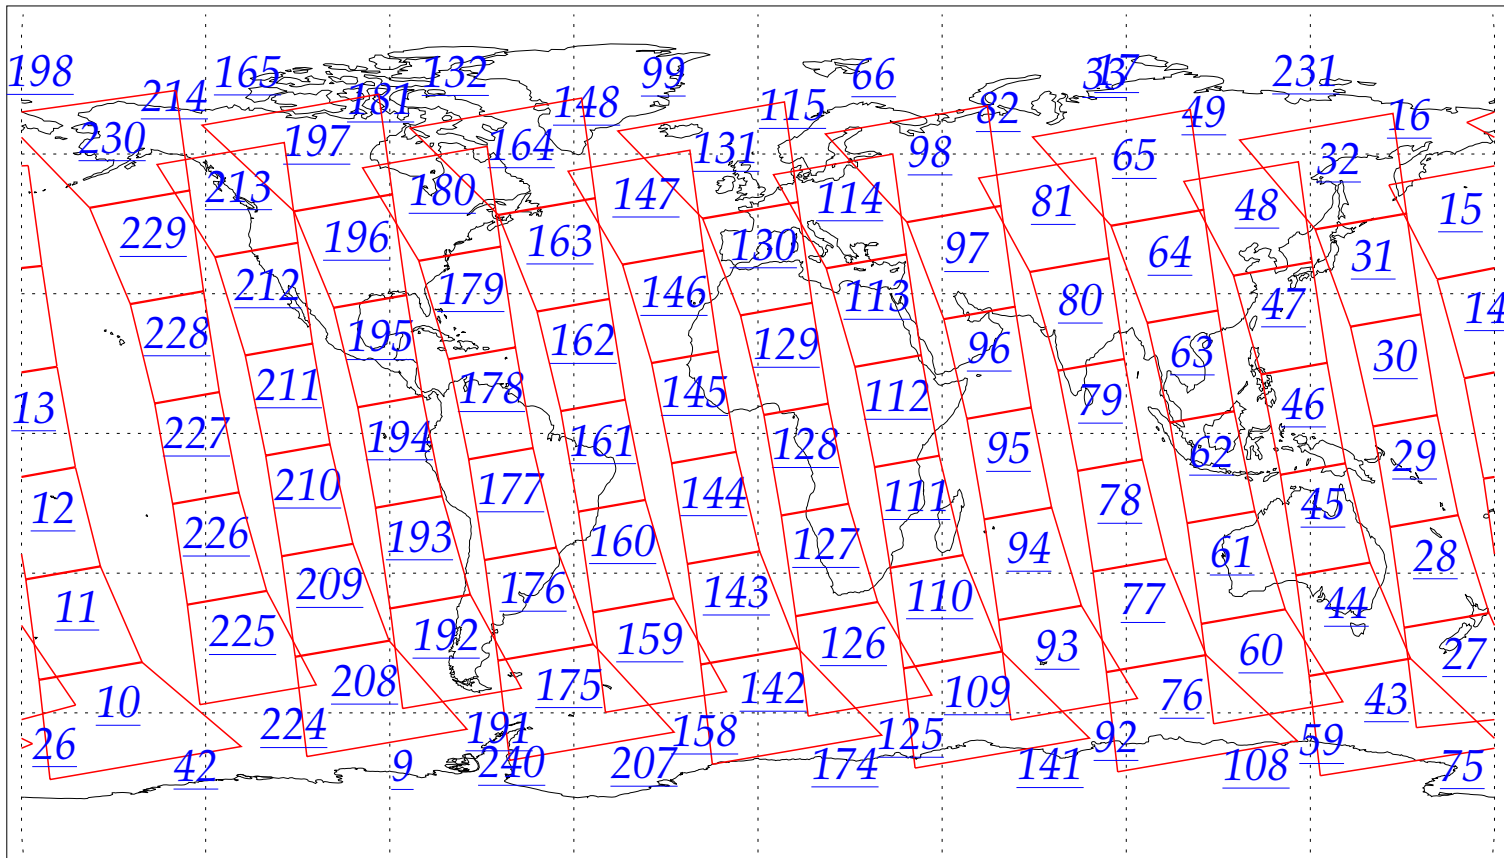

L1B Availability  
AMSU Granules: 240  
HSB Granules: 240  
AIRS Granules: 0

26 Aug 2002  
DoY 238  
Aqua Day 114  
Granules: 1 to 120

Granules: 121 to 240

Legend: AMSU Available, HSB Available, AIRS Available

L1B Availability  
AMSU Granules: 240  
HSB Granules: 240  
AIRS Granules: 0

26 Aug 2002  
DoY 238  
Aqua Day 114

Ascending Granules

Descending Granules

Legend: AMSU Available, HSB Available, AIRS Available

L1B Availability  
 AMSU Granules: 240  
 HSB Granules: 240  
 AIRS Granules: 0

26 Aug 2002  
 DoY 238  
 Aqua Day 114

Northern Hemisphere Granules

Southern Hemisphere Granules

Legend: AMSU Available, HSB Available, **AIRS Available**