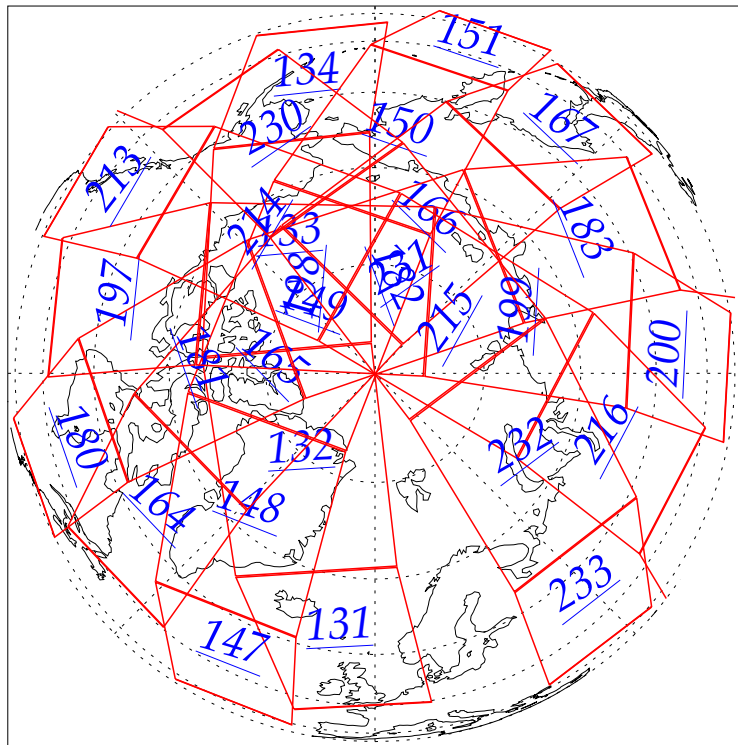

L1B Availability  
AMSU Granules: 240  
HSB Granules: 240  
AIRS Granules: 0

26 Aug 2002  
DoY 238  
Aqua Day 114  
Granules: 1 to 120

Granules: 121 to 240

Legend: AMSU Available, HSB Available, AIRS Available

L1B Availability  
AMSU Granules: 240  
HSB Granules: 240  
AIRS Granules: 0

26 Aug 2002  
DoY 238  
Aqua Day 114

Ascending Granules

Descending Granules

Legend: AMSU Available, HSB Available, AIRS Available

L1B Availability  
 AMSU Granules: 240  
 HSB Granules: 240  
 AIRS Granules: 0

26 Aug 2002  
 DoY 238  
 Aqua Day 114

Northern Hemisphere Granules

Southern Hemisphere Granules

Legend: AMSU Available, HSB Available, **AIRS Available**