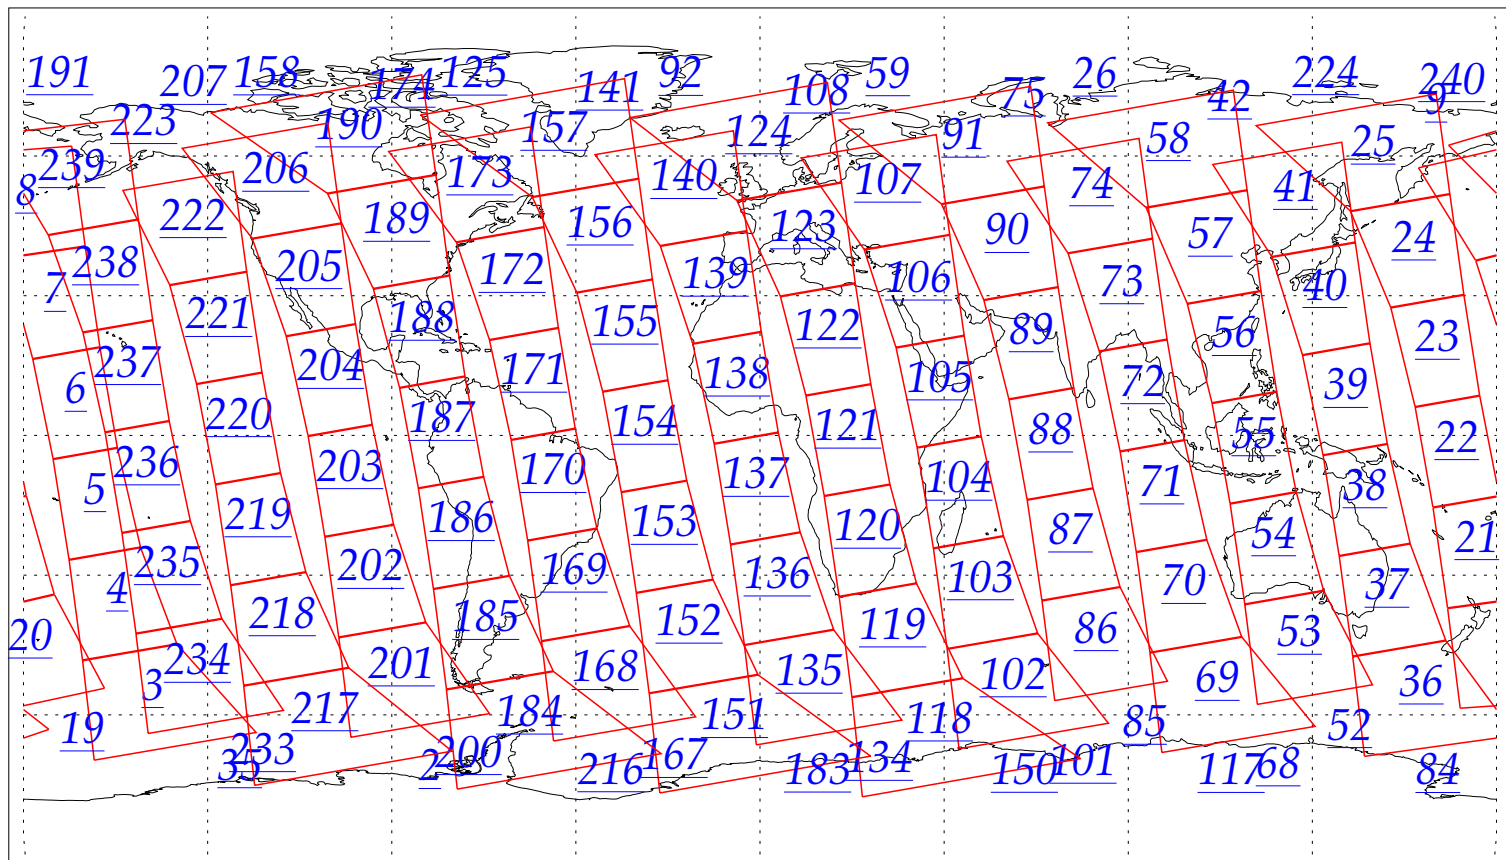

L1B Availability
AMSU Granules: 240
HSB Granules: 240
AIRS Granules: 0

25 Aug 2002
DoY 237
Aqua Day 113
Granules: 1 to 120

Granules: 121 to 240

Legend: AMSU Available, HSB Available, AIRS Available

L1B Availability
AMSU Granules: 240
HSB Granules: 240
AIRS Granules: 0

25 Aug 2002
DoY 237
Aqua Day 113

Ascending Granules

Descending Granules

Legend: AMSU Available, HSB Available, AIRS Available

L1B Availability
 AMSU Granules: 240
 HSB Granules: 240
 AIRS Granules: 0

25 Aug 2002
 DoY 237
 Aqua Day 113

Northern Hemisphere Granules

Southern Hemisphere Granules

Legend: AMSU Available, HSB Available, **AIRS Available**