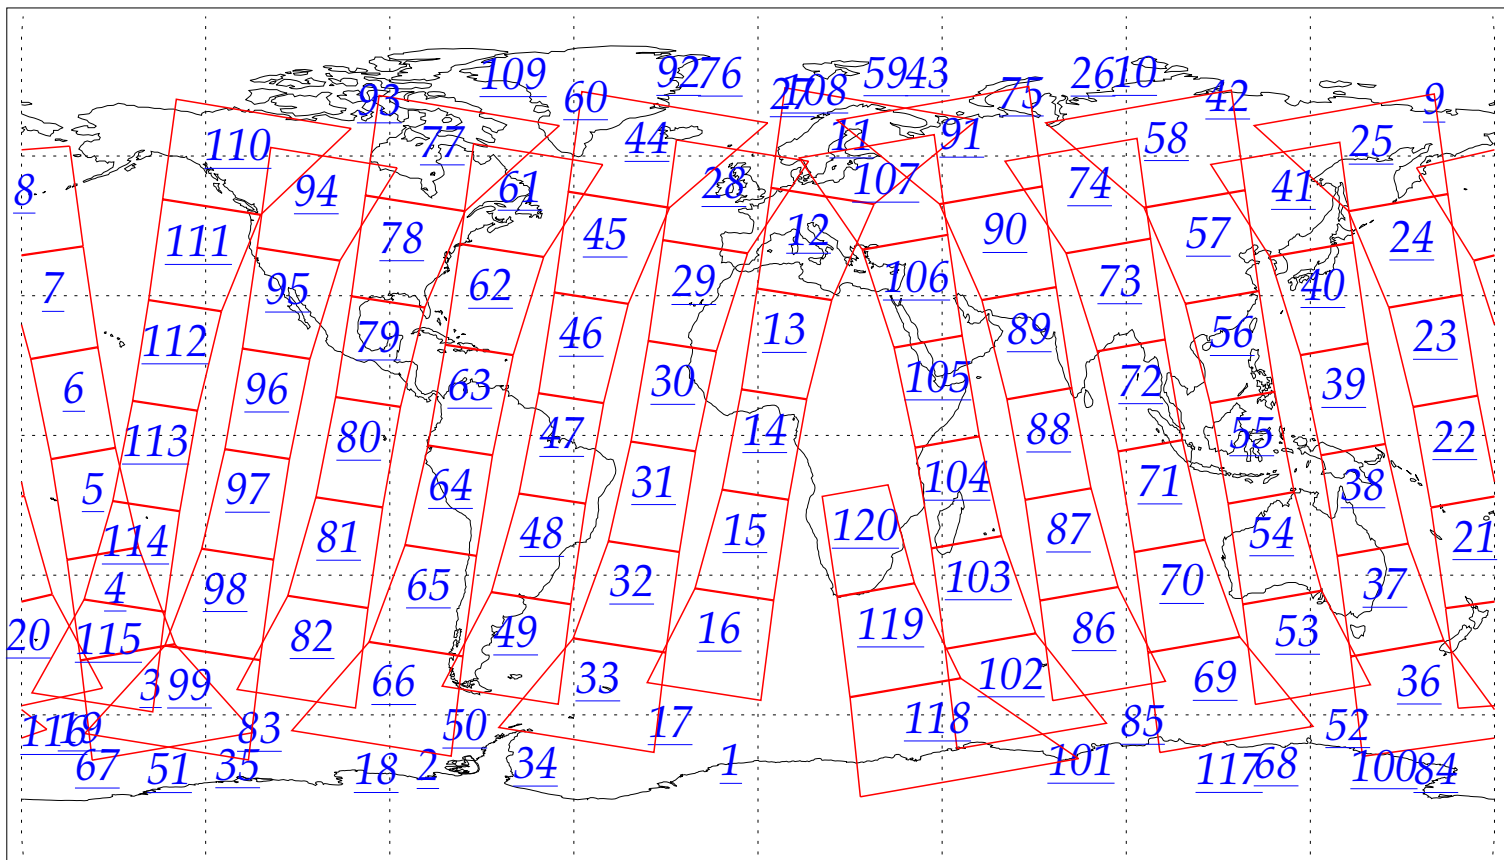

L1B Availability
AMSU Granules: 240
HSB Granules: 240
AIRS Granules: 0

25 Aug 2002
DoY 237
Aqua Day 113
Granules: 1 to 120

Granules: 121 to 240

Legend: AMSU Available, HSB Available, AIRS Available

L1B Availability
AMSU Granules: 240
HSB Granules: 240
AIRS Granules: 0

25 Aug 2002
DoY 237
Aqua Day 113

Ascending Granules

Descending Granules

Legend: AMSU Available, HSB Available, AIRS Available

L1B Availability
 AMSU Granules: 240
 HSB Granules: 240
 AIRS Granules: 0

25 Aug 2002
 DoY 237
 Aqua Day 113

Northern Hemisphere Granules

Southern Hemisphere Granules

Legend: AMSU Available, HSB Available, **AIRS Available**