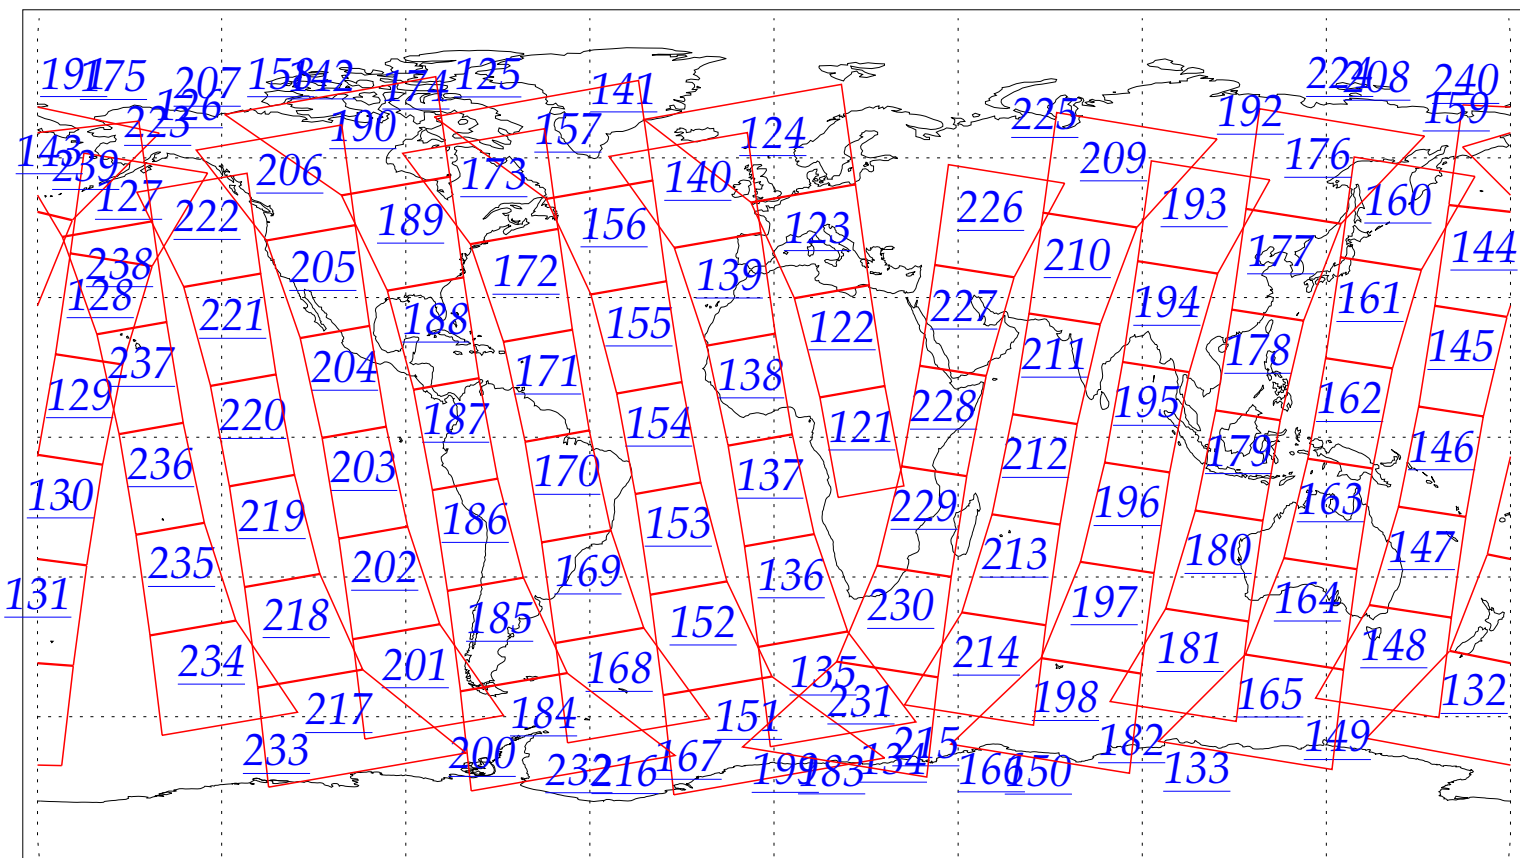

L1B Availability
AMSU Granules: 240
HSB Granules: 240
AIRS Granules: 0

25 Aug 2002
DoY 237
Aqua Day 113
Granules: 1 to 120

Granules: 121 to 240

Legend: AMSU Available, HSB Available, AIRS Available

L1B Availability
AMSU Granules: 240
HSB Granules: 240
AIRS Granules: 0

25 Aug 2002
DoY 237
Aqua Day 113

Ascending Granules

Descending Granules

Legend: AMSU Available, HSB Available, AIRS Available

L1B Availability
 AMSU Granules: 240
 HSB Granules: 240
 AIRS Granules: 0

25 Aug 2002
 DoY 237
 Aqua Day 113

Northern Hemisphere Granules

Southern Hemisphere Granules

Legend: AMSU Available, HSB Available, **AIRS Available**