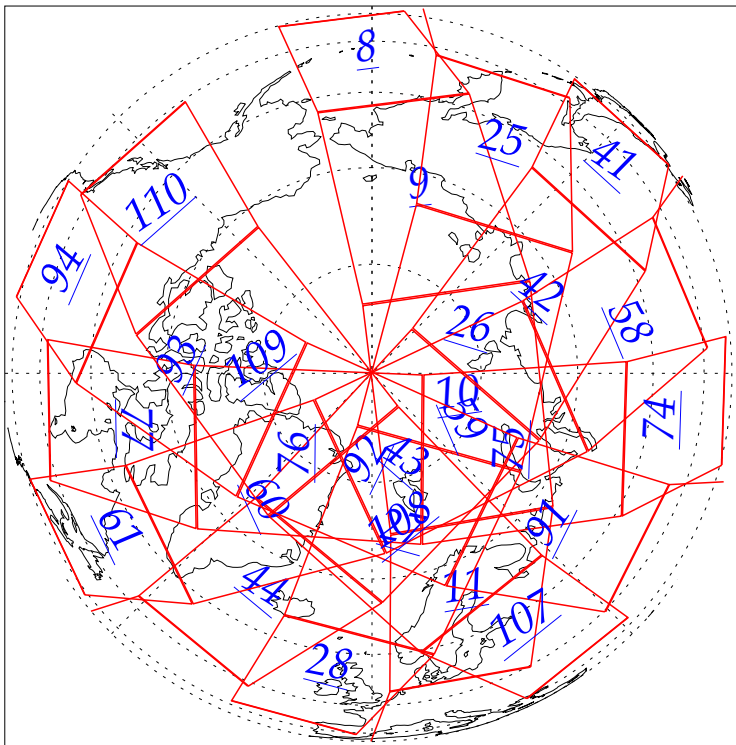

L1B Availability
AMSU Granules: 240
HSB Granules: 240
AIRS Granules: 0

25 Aug 2002
DoY 237
Aqua Day 113
Granules: 1 to 120

Granules: 121 to 240

Legend: AMSU Available, HSB Available, AIRS Available

L1B Availability
AMSU Granules: 240
HSB Granules: 240
AIRS Granules: 0

25 Aug 2002
DoY 237
Aqua Day 113

Ascending Granules

Descending Granules

Legend: AMSU Available, HSB Available, AIRS Available

L1B Availability
 AMSU Granules: 240
 HSB Granules: 240
 AIRS Granules: 0

25 Aug 2002
 DoY 237
 Aqua Day 113

Northern Hemisphere Granules

Southern Hemisphere Granules

Legend: AMSU Available, HSB Available, **AIRS Available**