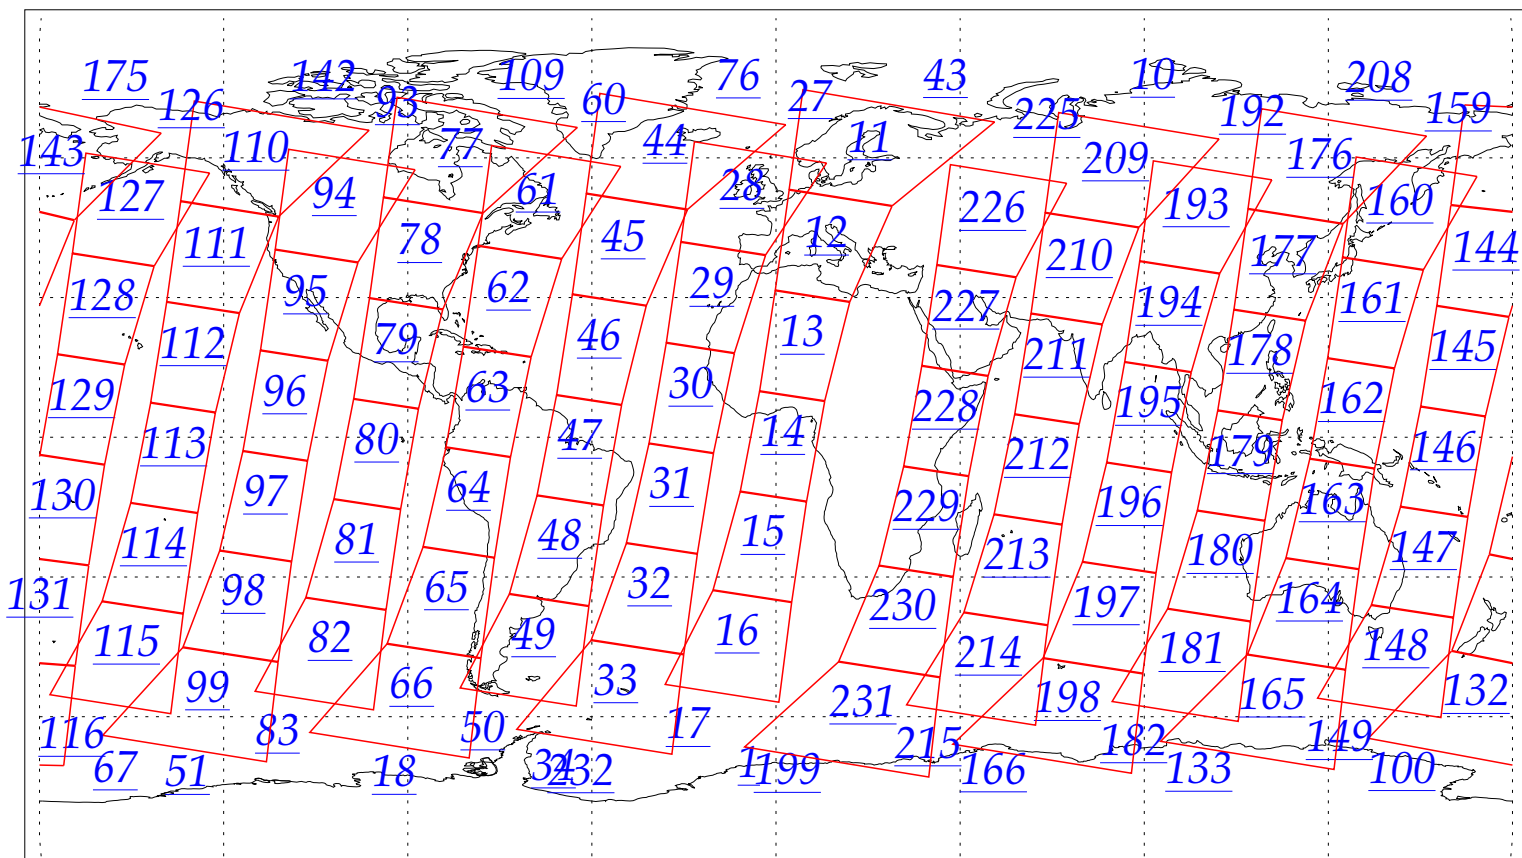

L1B Availability
AMSU Granules: 240
HSB Granules: 240
AIRS Granules: 0

25 Aug 2002
DoY 237
Aqua Day 113
Granules: 1 to 120

Granules: 121 to 240

Legend: AMSU Available, HSB Available, AIRS Available

L1B Availability
AMSU Granules: 240
HSB Granules: 240
AIRS Granules: 0

25 Aug 2002
DoY 237
Aqua Day 113

Ascending Granules

Descending Granules

Legend: AMSU Available, HSB Available, AIRS Available

L1B Availability
 AMSU Granules: 240
 HSB Granules: 240
 AIRS Granules: 0

25 Aug 2002
 DoY 237
 Aqua Day 113

Northern Hemisphere Granules

Southern Hemisphere Granules

Legend: AMSU Available, HSB Available, **AIRS Available**