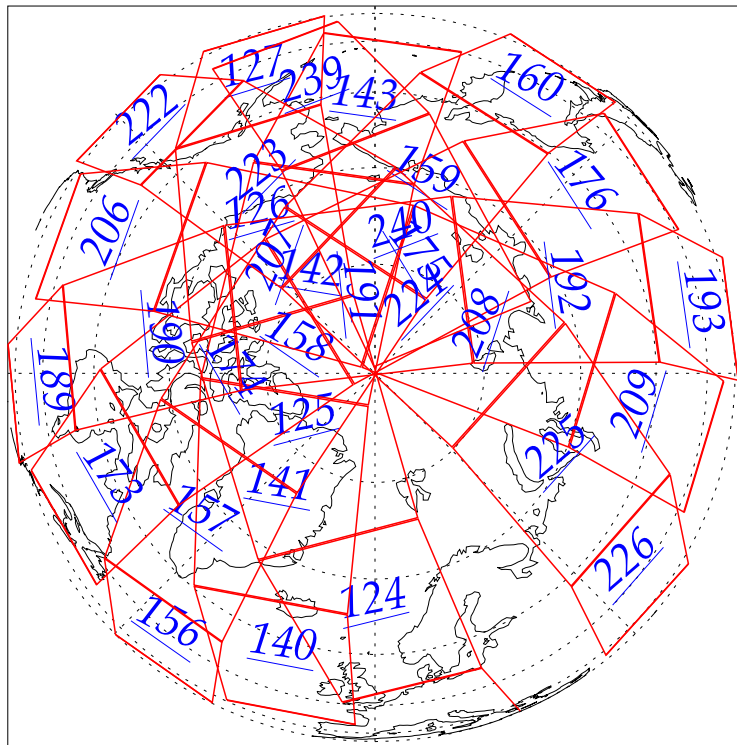

25 Aug 2002
DoY 237
Aqua Day 113

Ascending Granules

Descending Granules

Legend: AMSU Available, HSB Available, AIRS Available

L1B Availability
 AMSU Granules: 240
 HSB Granules: 240
 AIRS Granules: 0

25 Aug 2002
 DoY 237
 Aqua Day 113

Northern Hemisphere Granules

Southern Hemisphere Granules

Legend: AMSU Available, HSB Available, **AIRS Available**