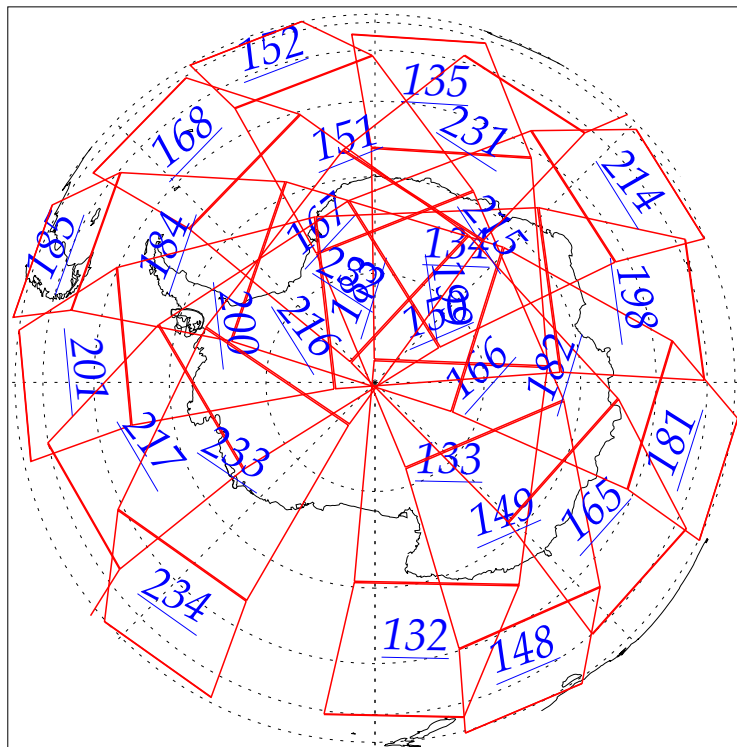

L1B Availability
AMSU Granules: 240
HSB Granules: 240
AIRS Granules: 0

25 Aug 2002
DoY 237
Aqua Day 113
Granules: 1 to 120

Granules: 121 to 240

Legend: AMSU Available, HSB Available, AIRS Available

L1B Availability
AMSU Granules: 240
HSB Granules: 240
AIRS Granules: 0

25 Aug 2002
DoY 237
Aqua Day 113

Ascending Granules

Descending Granules

Legend: AMSU Available, HSB Available, AIRS Available

L1B Availability
 AMSU Granules: 240
 HSB Granules: 240
 AIRS Granules: 0

25 Aug 2002
 DoY 237
 Aqua Day 113

Northern Hemisphere Granules

Southern Hemisphere Granules

Legend: AMSU Available, HSB Available, **AIRS Available**