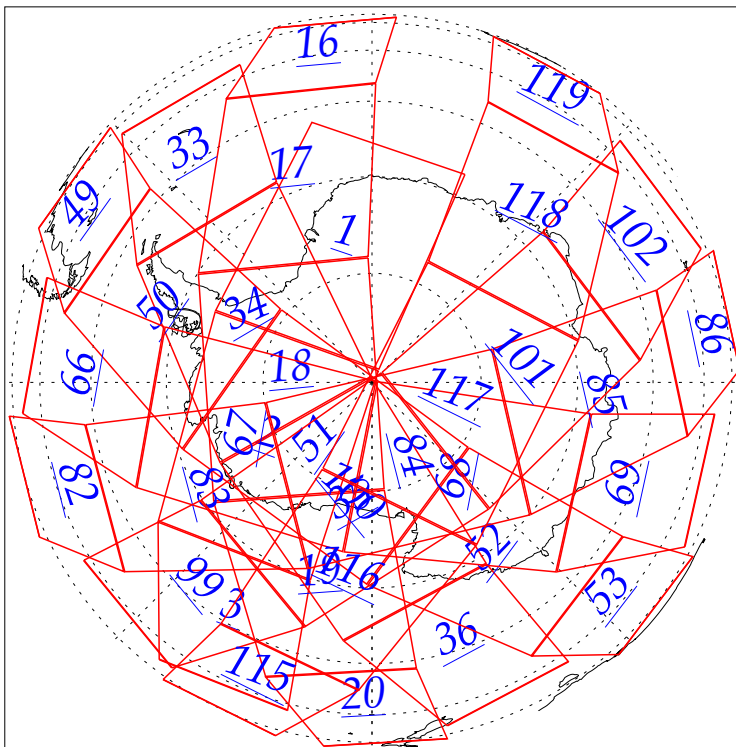

L1B Availability
AMSU Granules: 240
HSB Granules: 240
AIRS Granules: 0

25 Aug 2002
DoY 237
Aqua Day 113
Granules: 1 to 120

Granules: 121 to 240

Legend: AMSU Available, HSB Available, AIRS Available

L1B Availability
AMSU Granules: 240
HSB Granules: 240
AIRS Granules: 0

25 Aug 2002
DoY 237
Aqua Day 113

Ascending Granules

Descending Granules

Legend: AMSU Available, HSB Available, AIRS Available

L1B Availability
 AMSU Granules: 240
 HSB Granules: 240
 AIRS Granules: 0

25 Aug 2002
 DoY 237
 Aqua Day 113

Northern Hemisphere Granules

Southern Hemisphere Granules

Legend: AMSU Available, HSB Available, **AIRS Available**