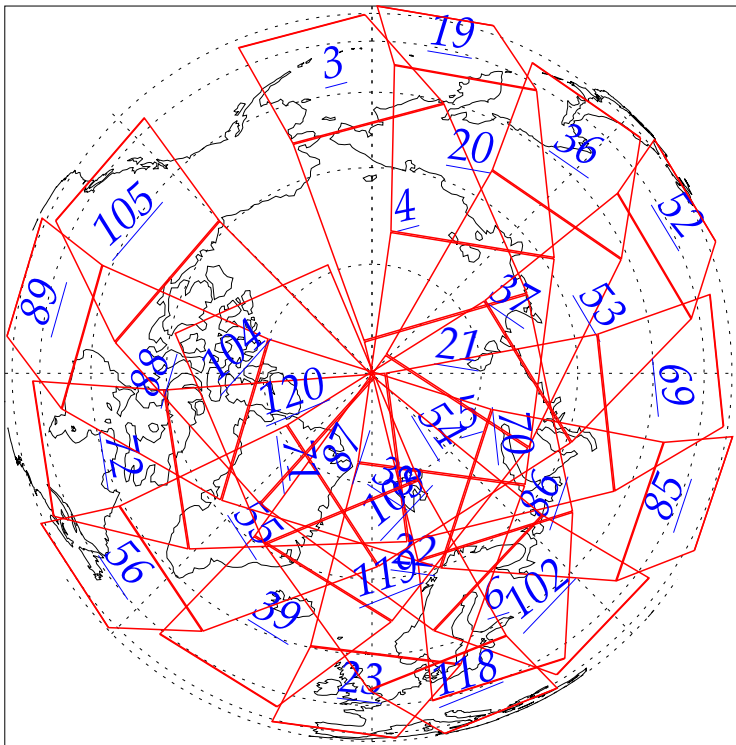

L1B Availability
AMSU Granules: 208
HSB Granules: 209
AIRS Granules: 0

22 Aug 2002
DoY 234
Aqua Day 110
Granules: 1 to 120

Granules: 121 to 240

Legend: AMSU Available, HSB Available, AIRS Available

L1B Availability
AMSU Granules: 208
HSB Granules: 209
AIRS Granules: 0

22 Aug 2002
DoY 234
Aqua Day 110

Ascending Granules

Descending Granules

Legend: AMSU Available, HSB Available, AIRS Available

L1B Availability
AMSU Granules: 208
HSB Granules: 209
AIRS Granules: 0

22 Aug 2002
DoY 234
Aqua Day 110

Northern Hemisphere Granules

Southern Hemisphere Granules

Legend: AMSU Available, HSB Available, **AIRS Available**