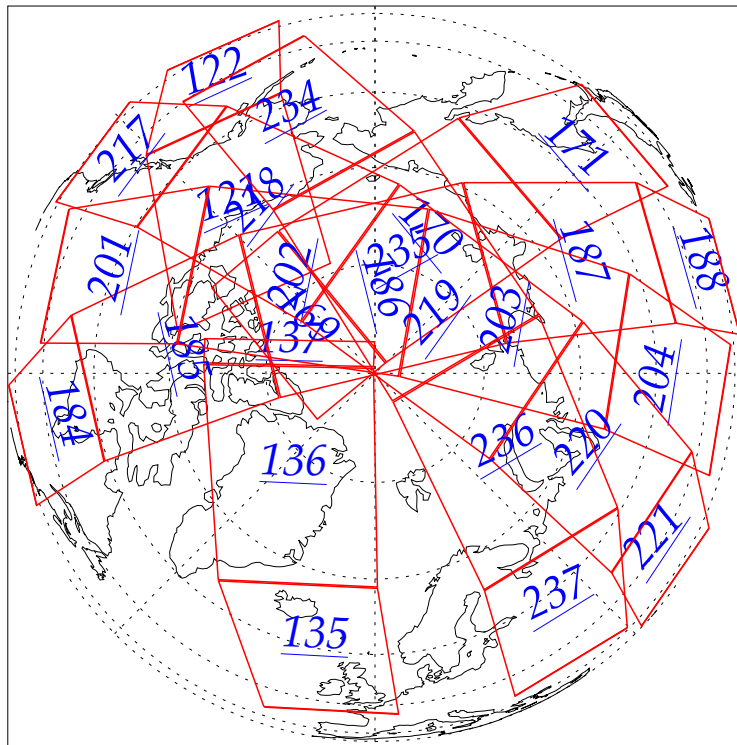

L1B Availability
AMSU Granules: 208
HSB Granules: 209
AIRS Granules: 0

22 Aug 2002
DoY 234
Aqua Day 110
Granules: 1 to 120

Granules: 121 to 240

Legend: AMSU Available, HSB Available, AIRS Available

L1B Availability
AMSU Granules: 208
HSB Granules: 209
AIRS Granules: 0

22 Aug 2002
DoY 234
Aqua Day 110

Ascending Granules

Descending Granules

Legend: AMSU Available, HSB Available, AIRS Available

L1B Availability
AMSU Granules: 208
HSB Granules: 209
AIRS Granules: 0

22 Aug 2002
DoY 234
Aqua Day 110

Northern Hemisphere Granules

Southern Hemisphere Granules

Legend: AMSU Available, HSB Available, **AIRS Available**