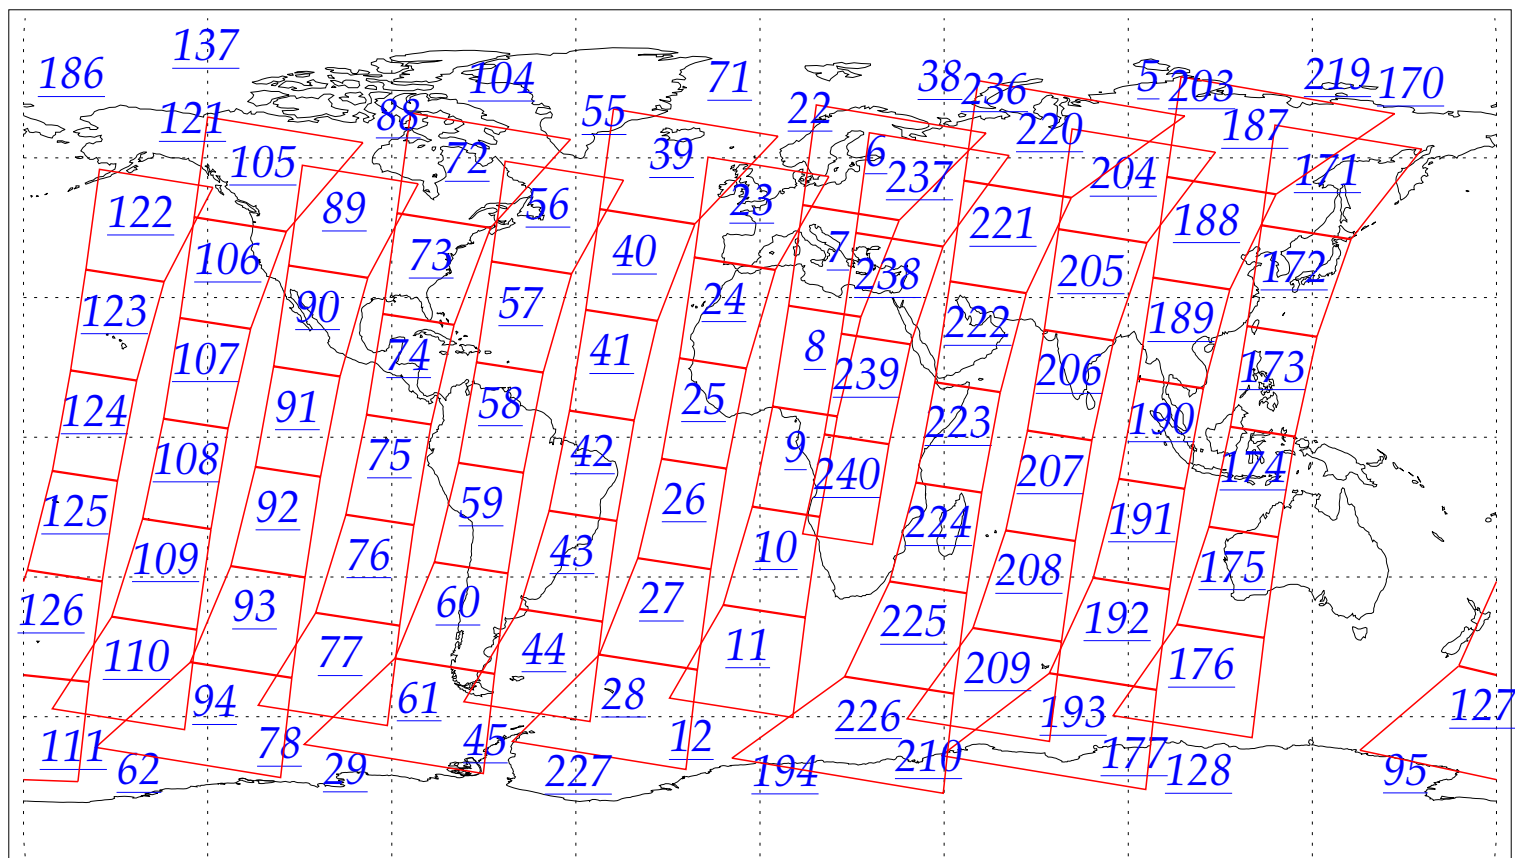

L1B Availability
AMSU Granules: 208
HSB Granules: 209
AIRS Granules: 0

22 Aug 2002
DoY 234
Aqua Day 110
Granules: 1 to 120

Granules: 121 to 240

Legend: AMSU Available, HSB Available, AIRS Available

L1B Availability
AMSU Granules: 208
HSB Granules: 209
AIRS Granules: 0

22 Aug 2002
DoY 234
Aqua Day 110

Ascending Granules

Descending Granules

Legend: AMSU Available, HSB Available, AIRS Available

L1B Availability
AMSU Granules: 208
HSB Granules: 209
AIRS Granules: 0

22 Aug 2002
DoY 234
Aqua Day 110

Northern Hemisphere Granules

Southern Hemisphere Granules

Legend: AMSU Available, HSB Available, **AIRS Available**