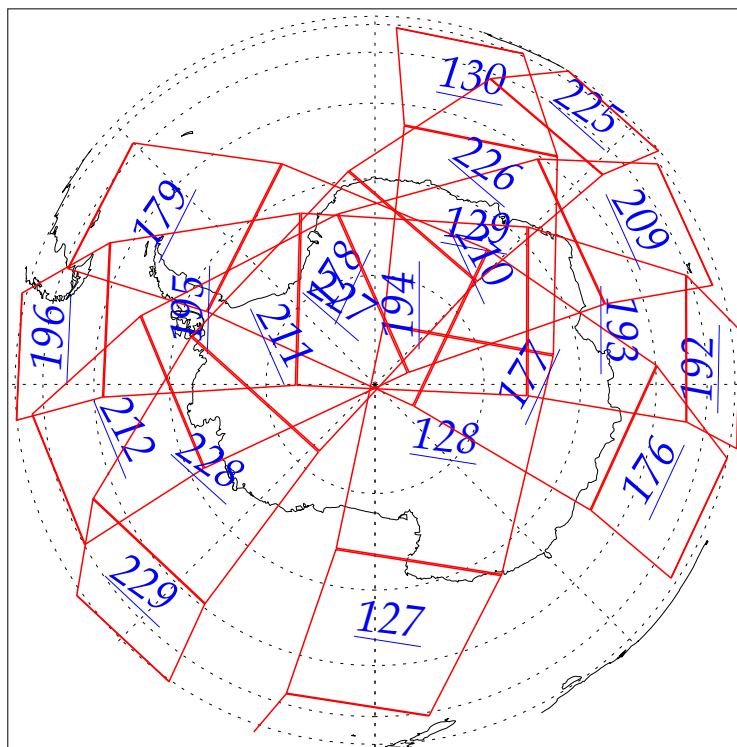

L1B Availability
AMSU Granules: 208
HSB Granules: 209
AIRS Granules: 0

22 Aug 2002
DoY 234
Aqua Day 110
Granules: 1 to 120

Granules: 121 to 240

Legend: AMSU Available, HSB Available, AIRS Available

L1B Availability
AMSU Granules: 208
HSB Granules: 209
AIRS Granules: 0

22 Aug 2002
DoY 234
Aqua Day 110

Ascending Granules

Descending Granules

Legend: AMSU Available, HSB Available, AIRS Available

L1B Availability
AMSU Granules: 208
HSB Granules: 209
AIRS Granules: 0

22 Aug 2002
DoY 234
Aqua Day 110

Northern Hemisphere Granules

Southern Hemisphere Granules

Legend: AMSU Available, HSB Available, **AIRS Available**