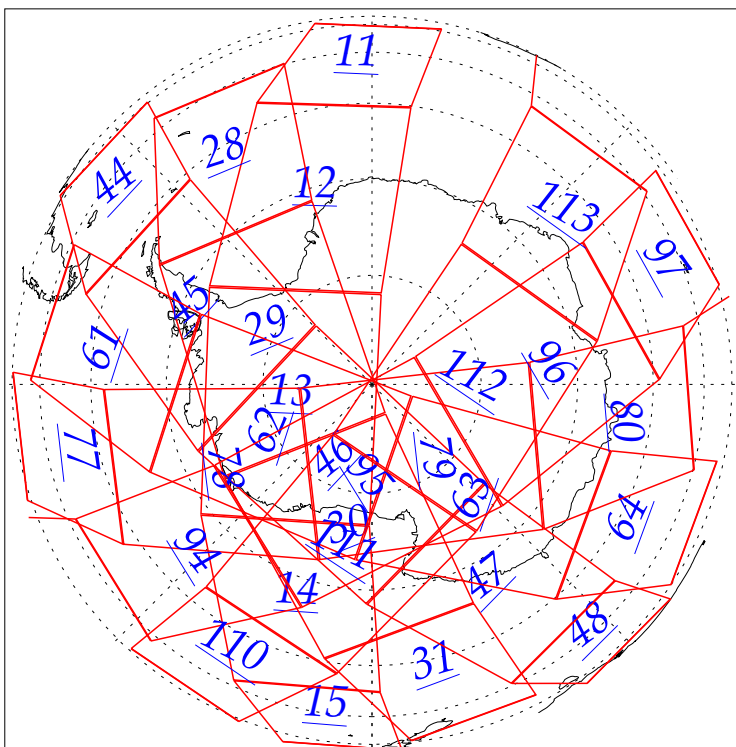

L1B Availability
AMSU Granules: 208
HSB Granules: 209
AIRS Granules: 0

22 Aug 2002
DoY 234
Aqua Day 110
Granules: 1 to 120

Granules: 121 to 240

Legend: AMSU Available, HSB Available, AIRS Available

L1B Availability
AMSU Granules: 208
HSB Granules: 209
AIRS Granules: 0

22 Aug 2002
DoY 234
Aqua Day 110

Ascending Granules

Descending Granules

Legend: AMSU Available, HSB Available, AIRS Available

L1B Availability
AMSU Granules: 208
HSB Granules: 209
AIRS Granules: 0

22 Aug 2002
DoY 234
Aqua Day 110

Northern Hemisphere Granules

Southern Hemisphere Granules

Legend: AMSU Available, HSB Available, **AIRS Available**