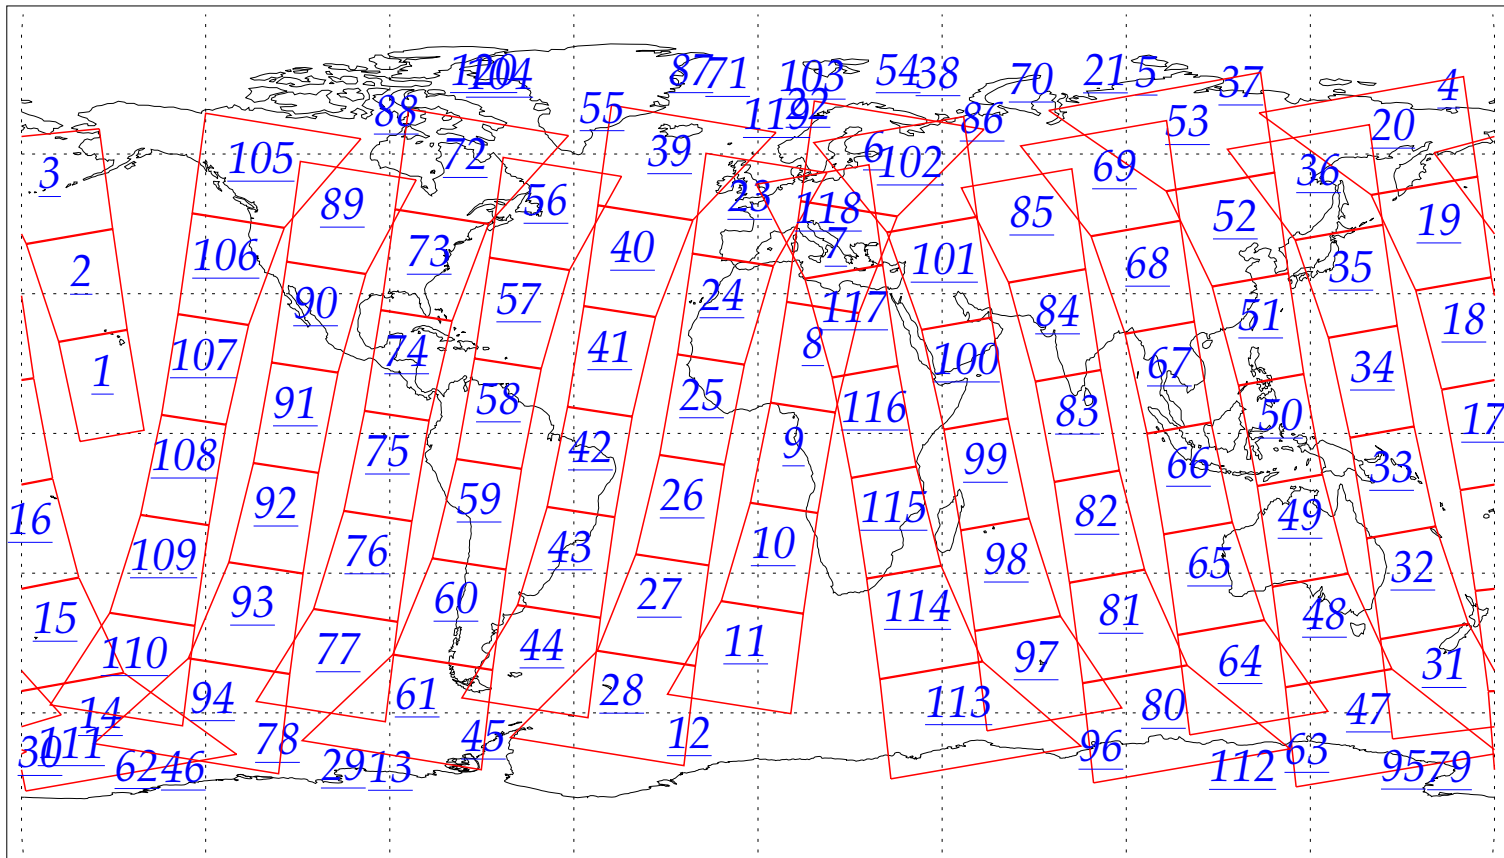

L1B Availability
AMSU Granules: 208
HSB Granules: 209
AIRS Granules: 0

22 Aug 2002
DoY 234
Aqua Day 110
Granules: 1 to 120

Granules: 121 to 240

Legend: AMSU Available, HSB Available, AIRS Available

L1B Availability
AMSU Granules: 208
HSB Granules: 209
AIRS Granules: 0

22 Aug 2002
DoY 234
Aqua Day 110

Ascending Granules

Descending Granules

Legend: AMSU Available, HSB Available, AIRS Available

L1B Availability
AMSU Granules: 208
HSB Granules: 209
AIRS Granules: 0

22 Aug 2002
DoY 234
Aqua Day 110

Northern Hemisphere Granules

Southern Hemisphere Granules

Legend: AMSU Available, HSB Available, **AIRS Available**