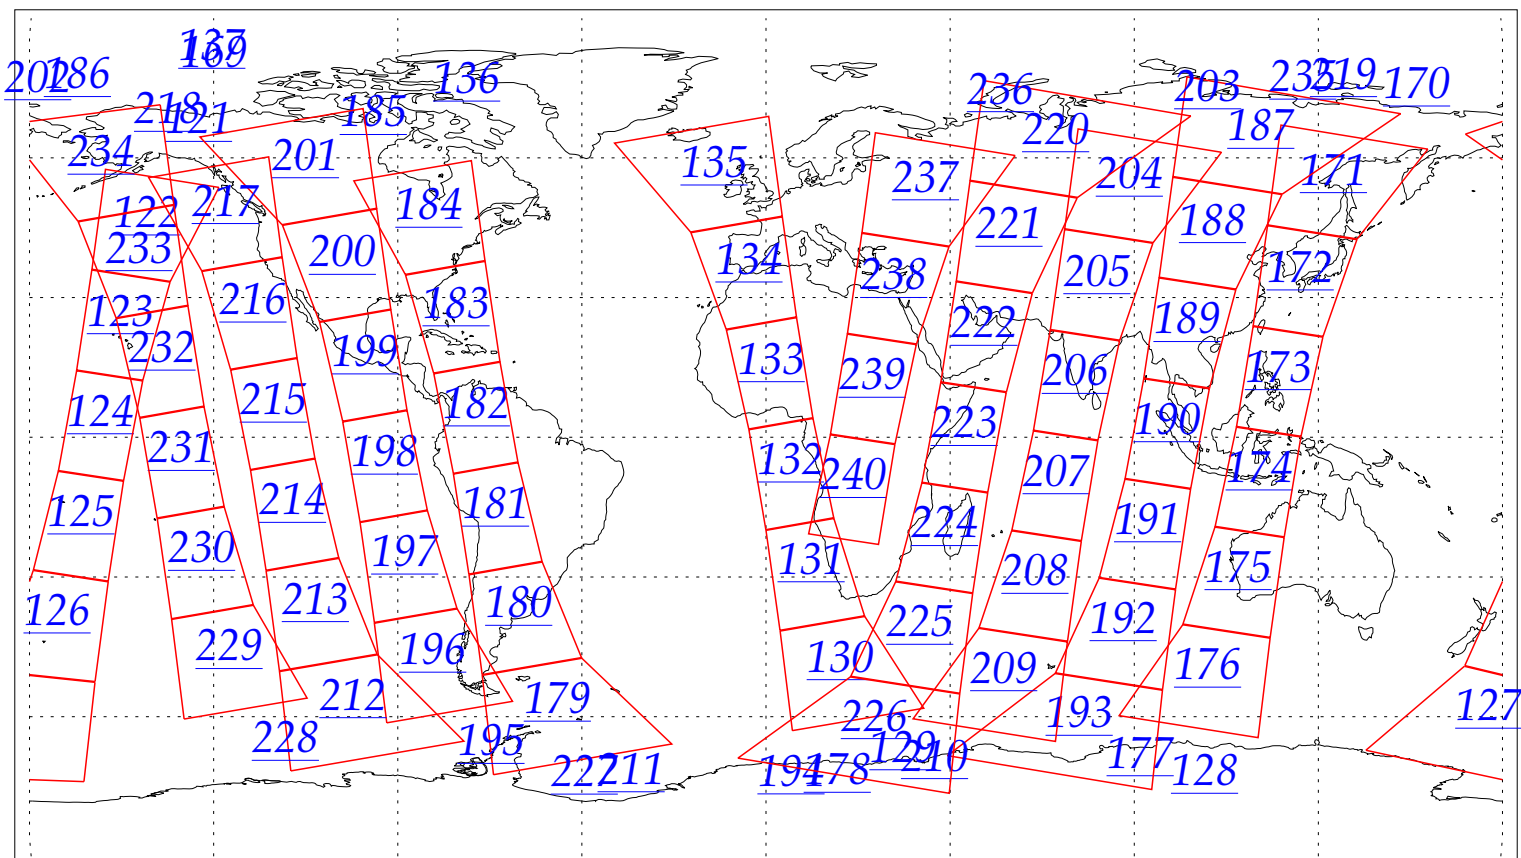

L1B Availability
AMSU Granules: 208
HSB Granules: 209
AIRS Granules: 0

22 Aug 2002
DoY 234
Aqua Day 110
Granules: 1 to 120

Granules: 121 to 240

Legend: AMSU Available, HSB Available, AIRS Available

L1B Availability
AMSU Granules: 208
HSB Granules: 209
AIRS Granules: 0

22 Aug 2002
DoY 234
Aqua Day 110

Ascending Granules

Descending Granules

Legend: AMSU Available, HSB Available, AIRS Available

L1B Availability
AMSU Granules: 208
HSB Granules: 209
AIRS Granules: 0

22 Aug 2002
DoY 234
Aqua Day 110

Northern Hemisphere Granules

Southern Hemisphere Granules

Legend: AMSU Available, HSB Available, **AIRS Available**