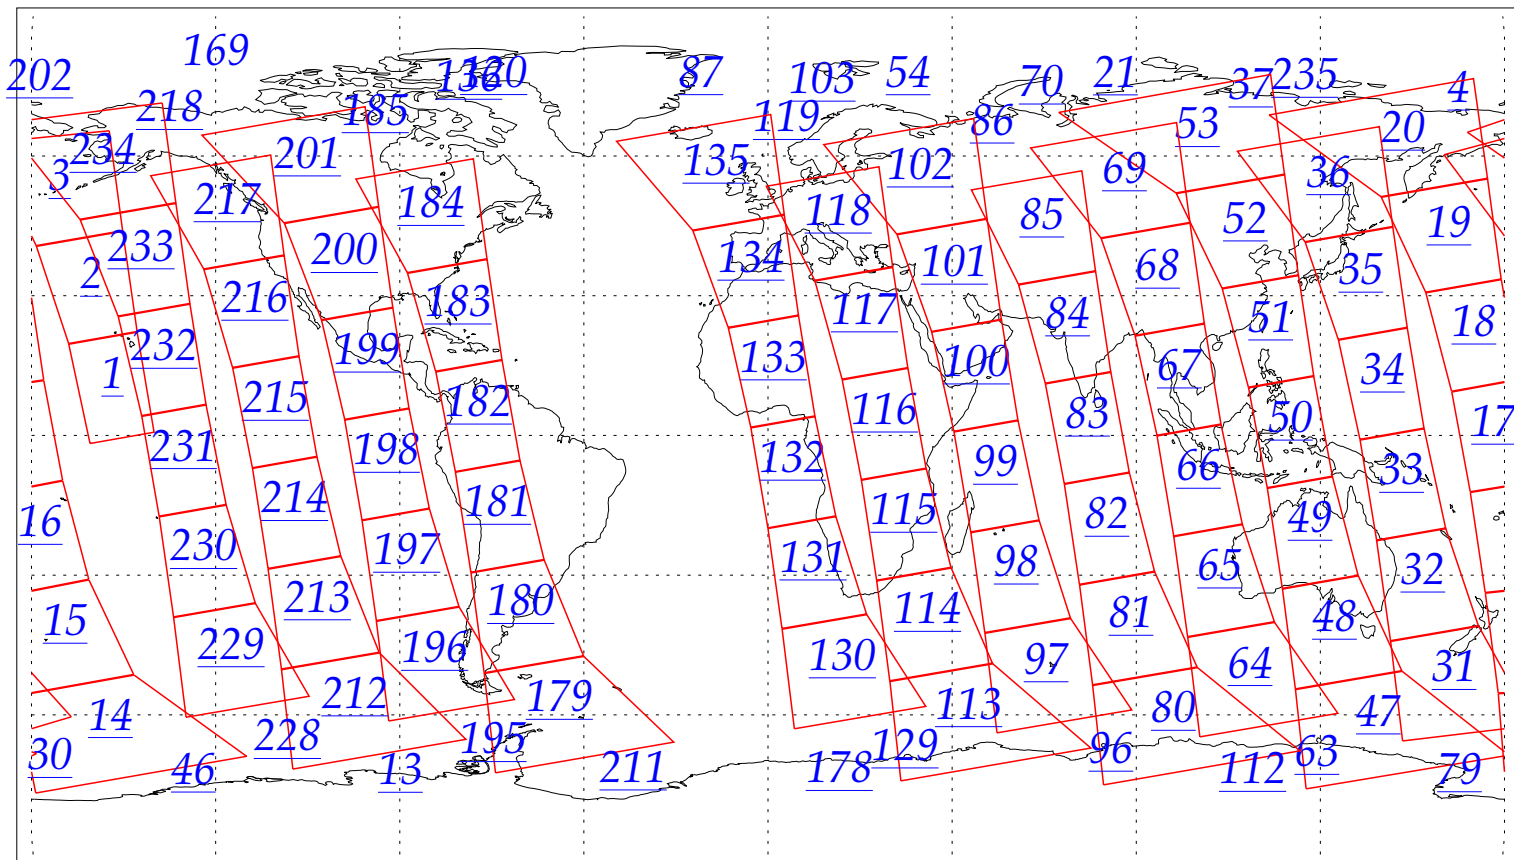

L1B Availability
AMSU Granules: 208
HSB Granules: 209
AIRS Granules: 0

22 Aug 2002
DoY 234
Aqua Day 110
Granules: 1 to 120

Granules: 121 to 240

Legend: AMSU Available, HSB Available, AIRS Available

L1B Availability
AMSU Granules: 208
HSB Granules: 209
AIRS Granules: 0

22 Aug 2002
DoY 234
Aqua Day 110

Ascending Granules

Descending Granules

Legend: AMSU Available, HSB Available, AIRS Available

L1B Availability
AMSU Granules: 208
HSB Granules: 209
AIRS Granules: 0

22 Aug 2002
DoY 234
Aqua Day 110

Northern Hemisphere Granules

Southern Hemisphere Granules

Legend: AMSU Available, HSB Available, **AIRS Available**