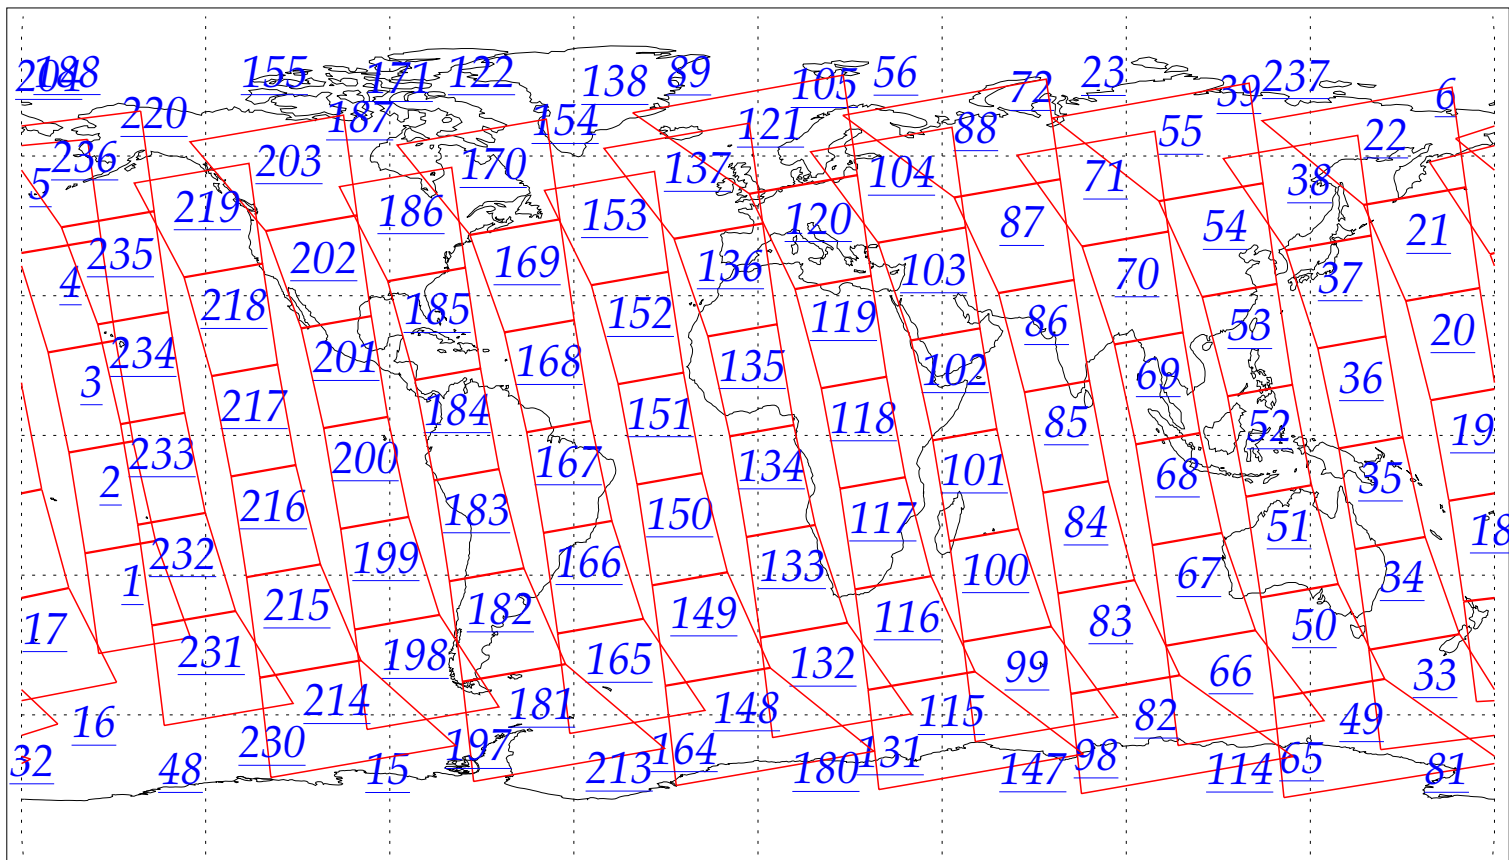

L1B Availability
AMSU Granules: 240
HSB Granules: 240
AIRS Granules: 0

20 Aug 2002
DoY 232
Aqua Day 108
Granules: 1 to 120

Granules: 121 to 240

Legend: AMSU Available, HSB Available, AIRS Available

L1B Availability
AMSU Granules: 240
HSB Granules: 240
AIRS Granules: 0

20 Aug 2002
DoY 232
Aqua Day 108

Ascending Granules

Descending Granules

Legend: AMSU Available, HSB Available, AIRS Available

L1B Availability
 AMSU Granules: 240
 HSB Granules: 240
 AIRS Granules: 0

20 Aug 2002
 DoY 232
 Aqua Day 108

Northern Hemisphere Granules

Southern Hemisphere Granules

Legend: AMSU Available, HSB Available, **AIRS Available**