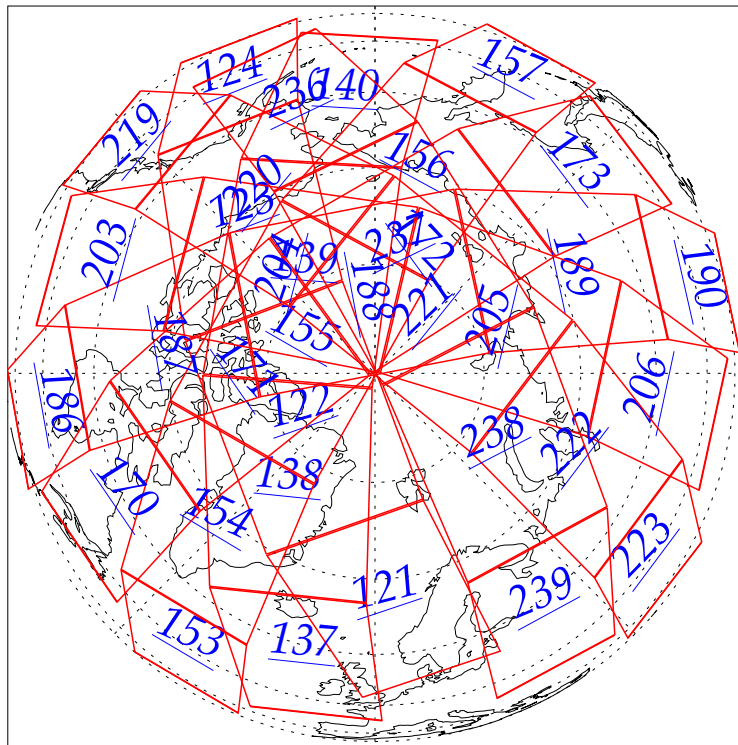

L1B Availability
AMSU Granules: 240
HSB Granules: 240
AIRS Granules: 0

20 Aug 2002
DoY 232
Aqua Day 108
Granules: 1 to 120

Granules: 121 to 240

Legend: AMSU Available, HSB Available, AIRS Available

L1B Availability
AMSU Granules: 240
HSB Granules: 240
AIRS Granules: 0

20 Aug 2002
DoY 232
Aqua Day 108

Ascending Granules

Descending Granules

Legend: AMSU Available, HSB Available, AIRS Available

L1B Availability
 AMSU Granules: 240
 HSB Granules: 240
 AIRS Granules: 0

20 Aug 2002
 DoY 232
 Aqua Day 108

Northern Hemisphere Granules

Southern Hemisphere Granules

Legend: AMSU Available, HSB Available, **AIRS Available**