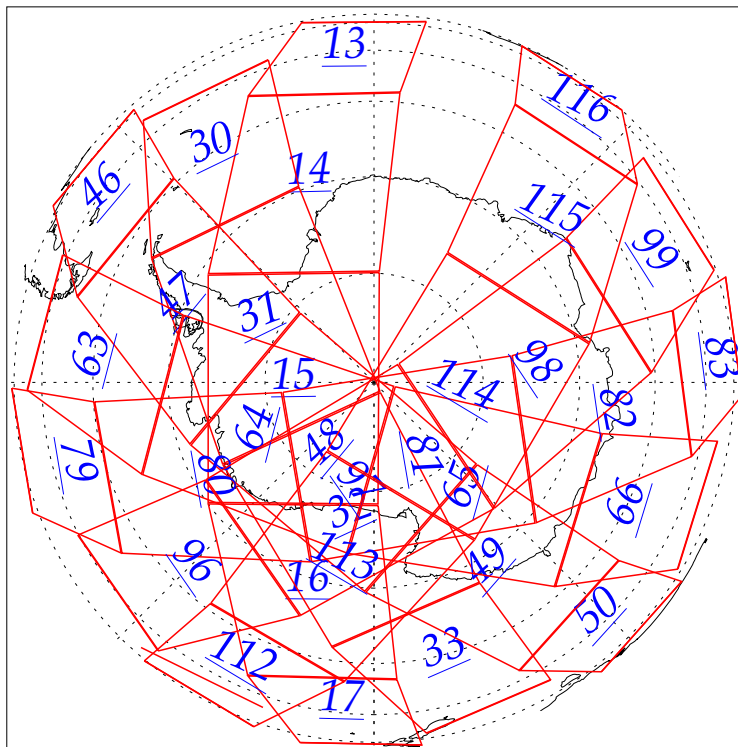

L1B Availability
AMSU Granules: 240
HSB Granules: 240
AIRS Granules: 0

20 Aug 2002
DoY 232
Aqua Day 108
Granules: 1 to 120

Granules: 121 to 240

Legend: AMSU Available, HSB Available, AIRS Available

L1B Availability
AMSU Granules: 240
HSB Granules: 240
AIRS Granules: 0

20 Aug 2002
DoY 232
Aqua Day 108

Ascending Granules

Descending Granules

Legend: AMSU Available, HSB Available, AIRS Available

L1B Availability
 AMSU Granules: 240
 HSB Granules: 240
 AIRS Granules: 0

20 Aug 2002
 DoY 232
 Aqua Day 108

Northern Hemisphere Granules

Southern Hemisphere Granules

Legend: AMSU Available, HSB Available, **AIRS Available**