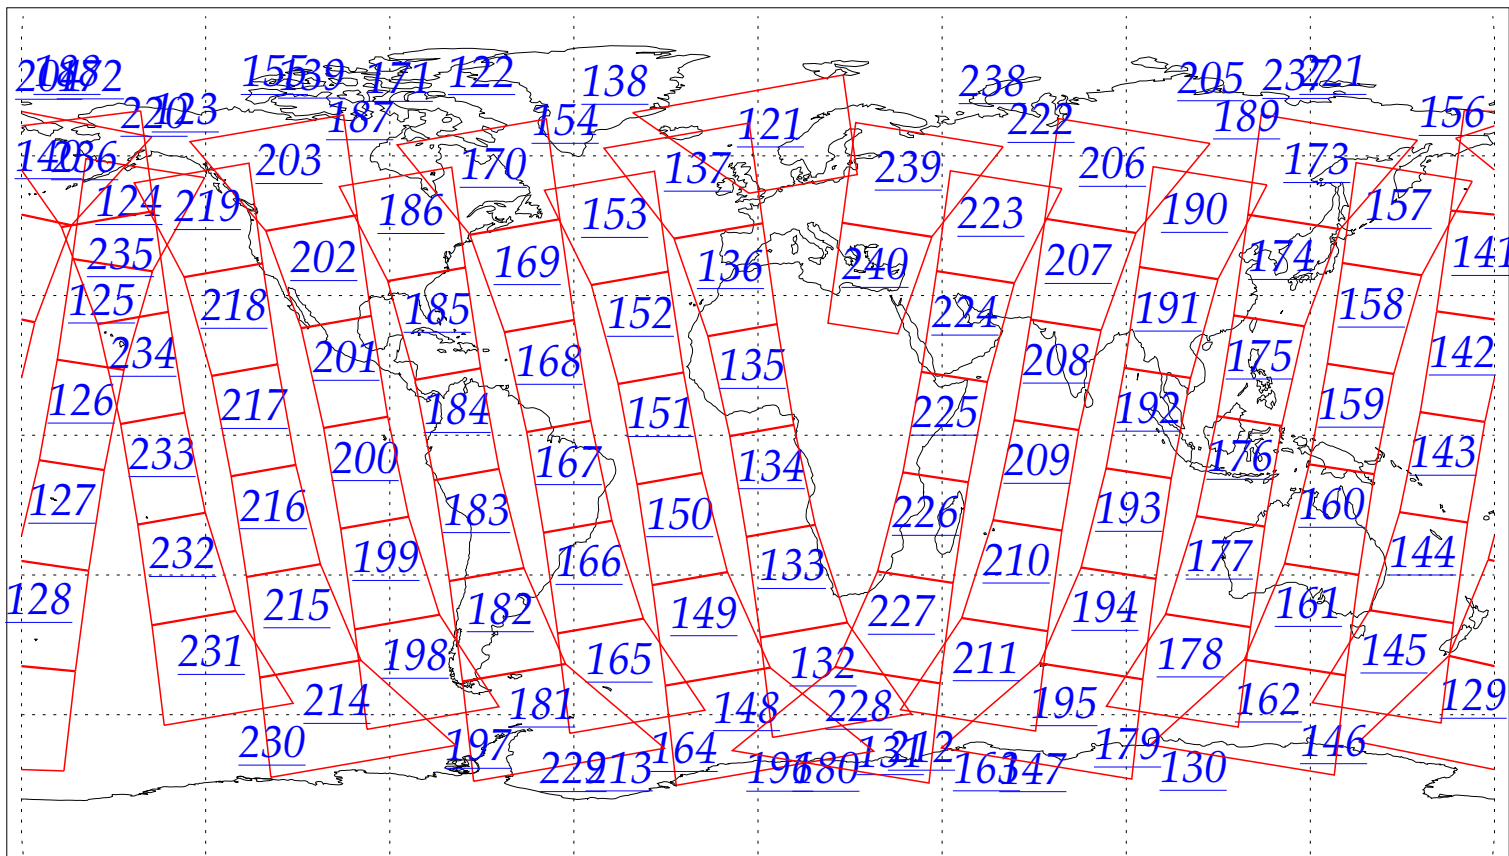

L1B Availability
AMSU Granules: 240
HSB Granules: 240
AIRS Granules: 0

20 Aug 2002
DoY 232
Aqua Day 108
Granules: 1 to 120

Granules: 121 to 240

Legend: AMSU Available, HSB Available, AIRS Available

L1B Availability
AMSU Granules: 240
HSB Granules: 240
AIRS Granules: 0

20 Aug 2002
DoY 232
Aqua Day 108

Ascending Granules

Descending Granules

Legend: AMSU Available, HSB Available, AIRS Available

L1B Availability
 AMSU Granules: 240
 HSB Granules: 240
 AIRS Granules: 0

20 Aug 2002
 DoY 232
 Aqua Day 108

Northern Hemisphere Granules

Southern Hemisphere Granules

Legend: AMSU Available, HSB Available, **AIRS Available**