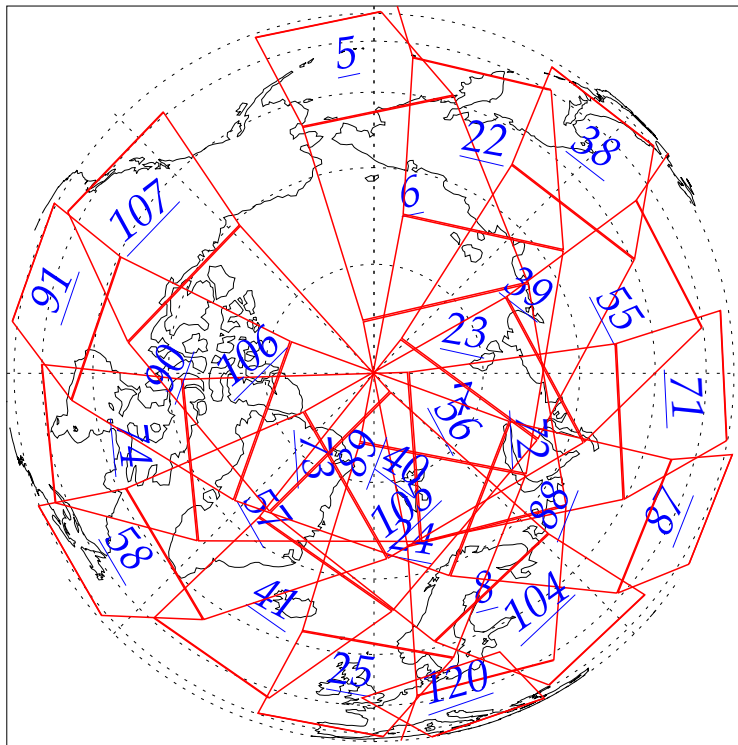

L1B Availability
AMSU Granules: 240
HSB Granules: 240
AIRS Granules: 0

20 Aug 2002
DoY 232
Aqua Day 108
Granules: 1 to 120

Granules: 121 to 240

Legend: AMSU Available, HSB Available, AIRS Available

L1B Availability
AMSU Granules: 240
HSB Granules: 240
AIRS Granules: 0

20 Aug 2002
DoY 232
Aqua Day 108

Ascending Granules

Descending Granules

Legend: AMSU Available, HSB Available, AIRS Available

L1B Availability
 AMSU Granules: 240
 HSB Granules: 240
 AIRS Granules: 0

20 Aug 2002
 DoY 232
 Aqua Day 108

Northern Hemisphere Granules

Southern Hemisphere Granules

Legend: AMSU Available, HSB Available, **AIRS Available**