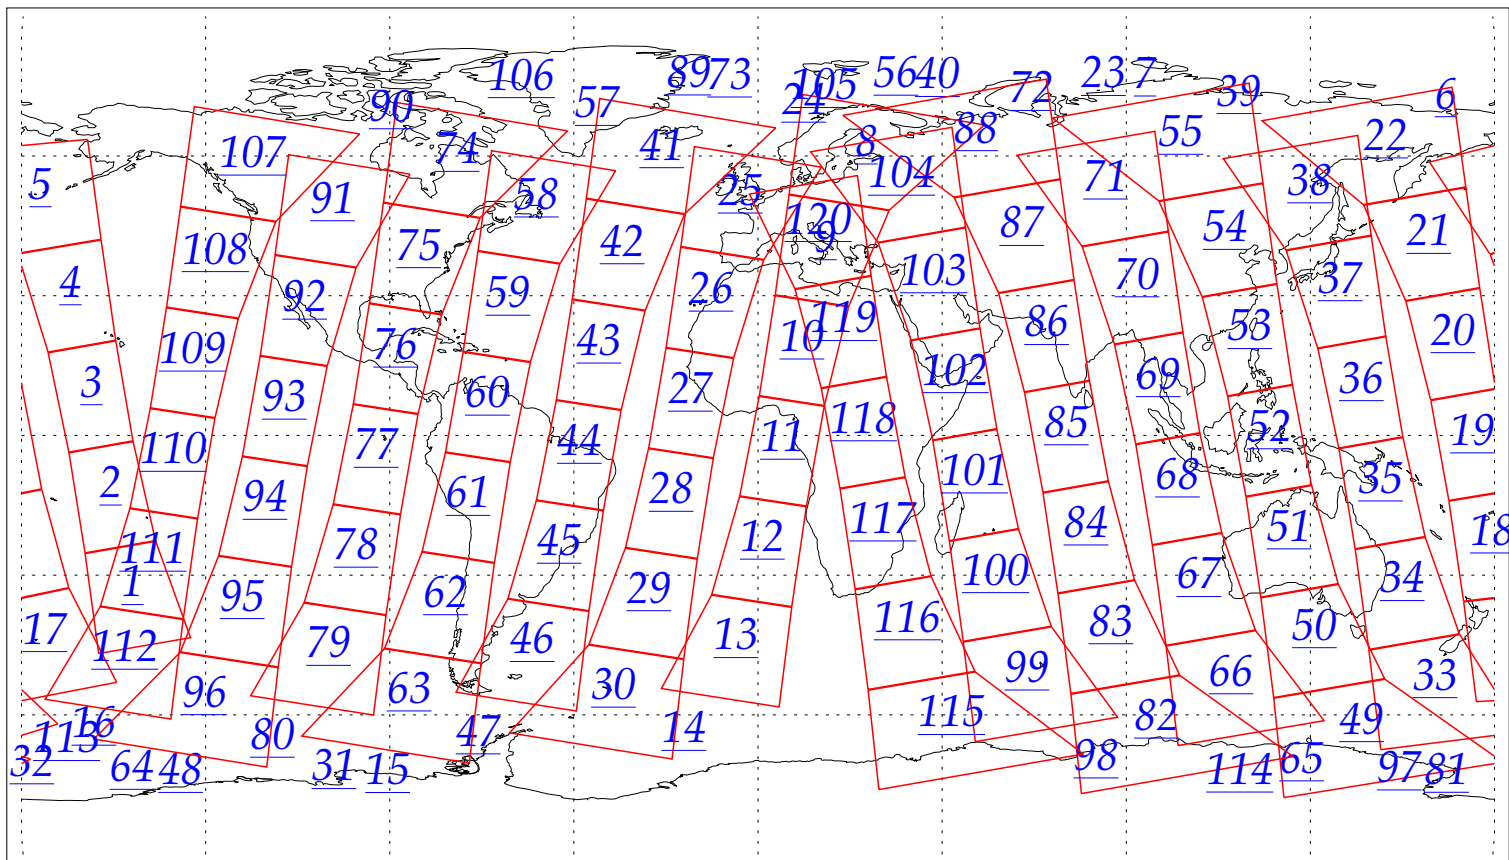

L1B Availability
AMSU Granules: 240
HSB Granules: 240
AIRS Granules: 0

20 Aug 2002
DoY 232
Aqua Day 108
Granules: 1 to 120

Granules: 121 to 240

Legend: AMSU Available, HSB Available, AIRS Available

L1B Availability
AMSU Granules: 240
HSB Granules: 240
AIRS Granules: 0

20 Aug 2002
DoY 232
Aqua Day 108

Ascending Granules

Descending Granules

Legend: AMSU Available, HSB Available, AIRS Available

L1B Availability
 AMSU Granules: 240
 HSB Granules: 240
 AIRS Granules: 0

20 Aug 2002
 DoY 232
 Aqua Day 108

Northern Hemisphere Granules

Southern Hemisphere Granules

Legend: AMSU Available, HSB Available, **AIRS Available**