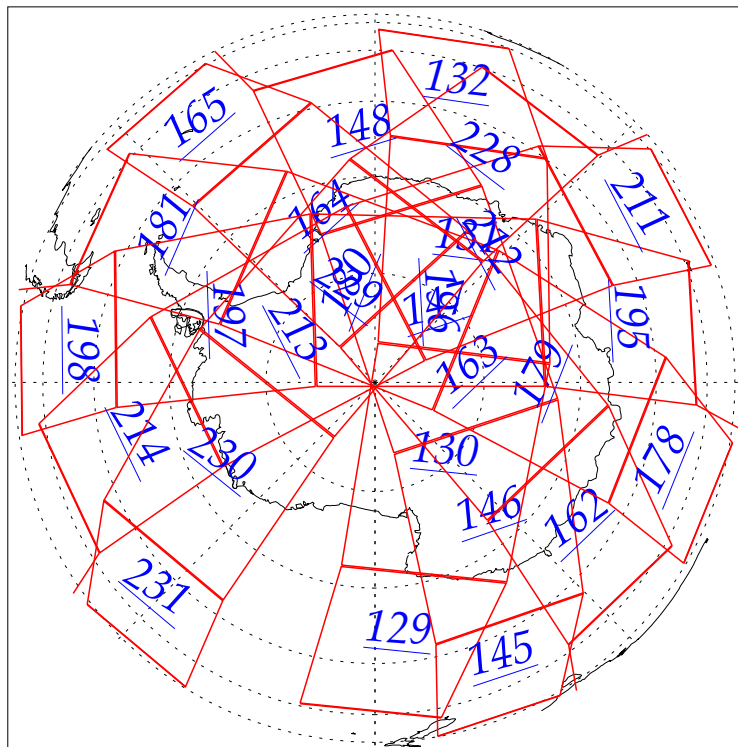

L1B Availability
AMSU Granules: 240
HSB Granules: 240
AIRS Granules: 0

20 Aug 2002
DoY 232
Aqua Day 108
Granules: 1 to 120

Granules: 121 to 240

Legend: AMSU Available, HSB Available, AIRS Available

L1B Availability
AMSU Granules: 240
HSB Granules: 240
AIRS Granules: 0

20 Aug 2002
DoY 232
Aqua Day 108

Ascending Granules

Descending Granules

Legend: AMSU Available, HSB Available, AIRS Available

L1B Availability
 AMSU Granules: 240
 HSB Granules: 240
 AIRS Granules: 0

20 Aug 2002
 DoY 232
 Aqua Day 108

Northern Hemisphere Granules

Southern Hemisphere Granules

Legend: AMSU Available, HSB Available, **AIRS Available**