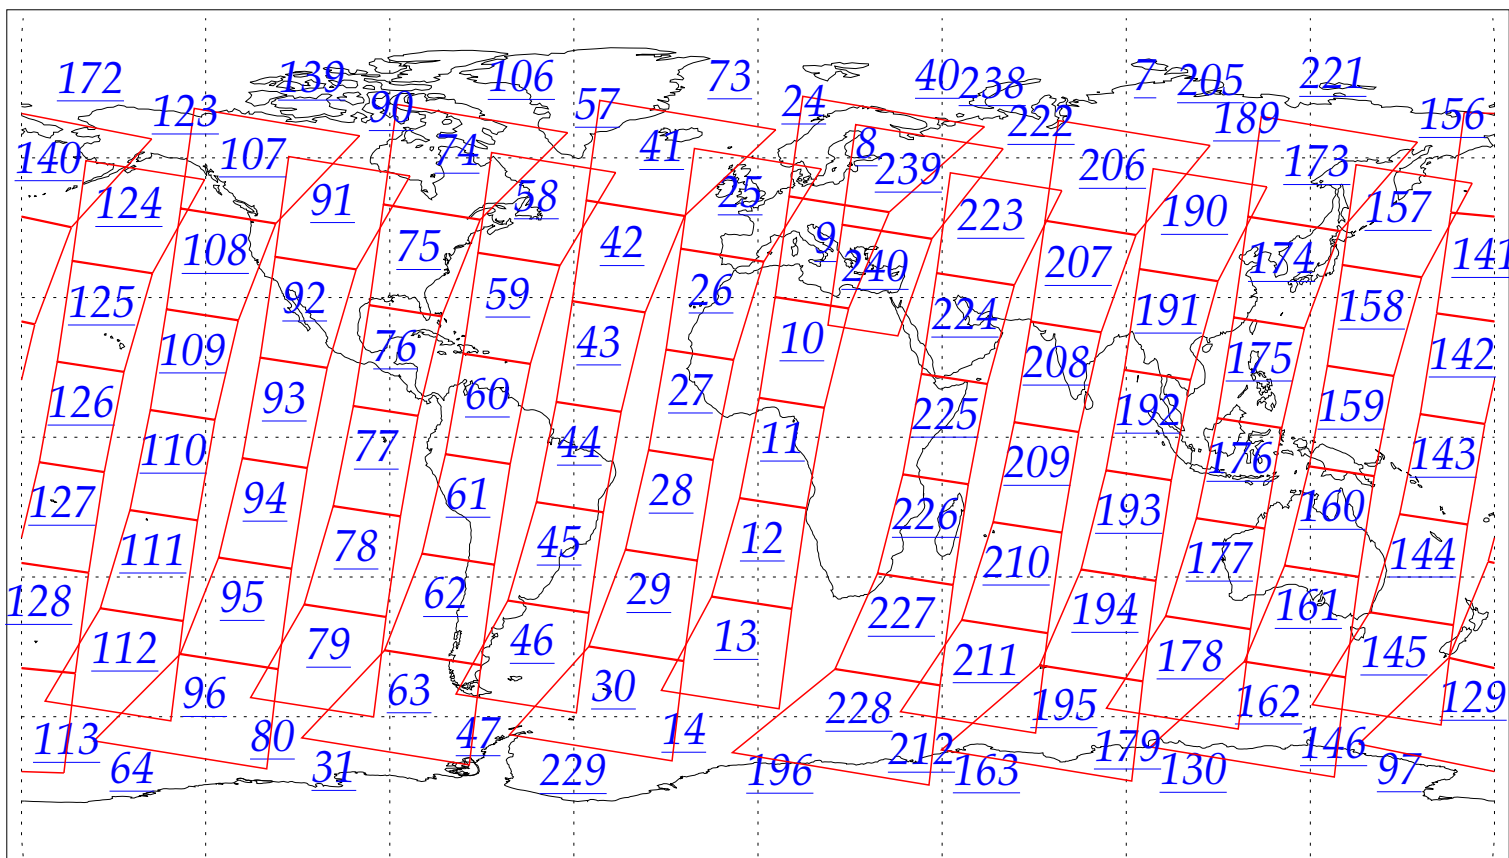

L1B Availability
AMSU Granules: 240
HSB Granules: 240
AIRS Granules: 0

20 Aug 2002
DoY 232
Aqua Day 108
Granules: 1 to 120

Granules: 121 to 240

Legend: AMSU Available, HSB Available, AIRS Available

L1B Availability
AMSU Granules: 240
HSB Granules: 240
AIRS Granules: 0

20 Aug 2002
DoY 232
Aqua Day 108

Ascending Granules

Descending Granules

Legend: AMSU Available, HSB Available, AIRS Available

L1B Availability
 AMSU Granules: 240
 HSB Granules: 240
 AIRS Granules: 0

20 Aug 2002
 DoY 232
 Aqua Day 108

Northern Hemisphere Granules

Southern Hemisphere Granules

Legend: AMSU Available, HSB Available, **AIRS Available**