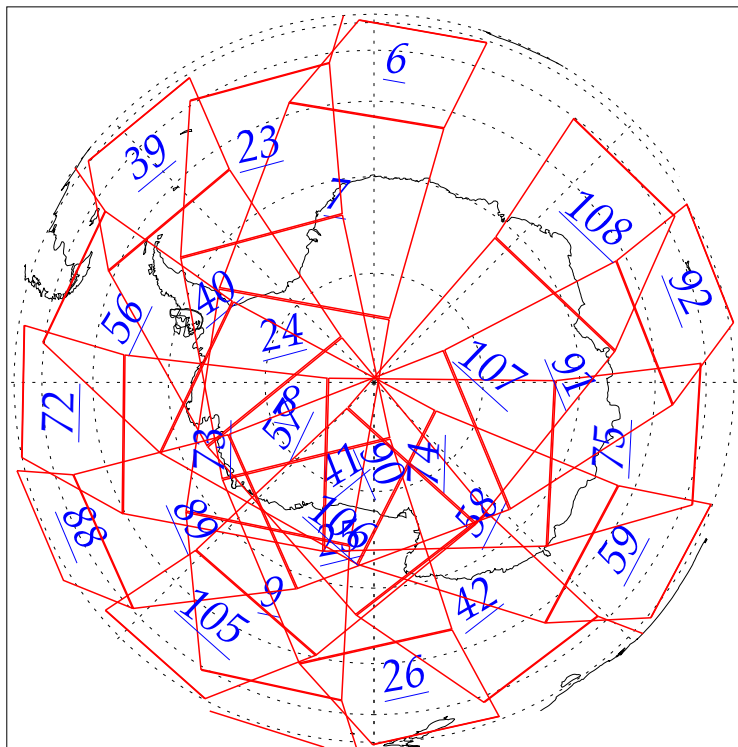

L1B Availability
AMSU Granules: 240
HSB Granules: 240
AIRS Granules: 0

19 Aug 2002
DoY 231
Aqua Day 107
Granules: 1 to 120

Granules: 121 to 240

Legend: AMSU Available, HSB Available, AIRS Available

L1B Availability
AMSU Granules: 240
HSB Granules: 240
AIRS Granules: 0

19 Aug 2002
DoY 231
Aqua Day 107
Ascending Granules

Descending Granules

Legend: AMSU Available, HSB Available, AIRS Available

L1B Availability
AMSU Granules: 240
HSB Granules: 240
AIRS Granules: 0

19 Aug 2002
DoY 231
Aqua Day 107

Northern Hemisphere Granules

Southern Hemisphere Granules

Legend: AMSU Available, HSB Available, **AIRS Available**