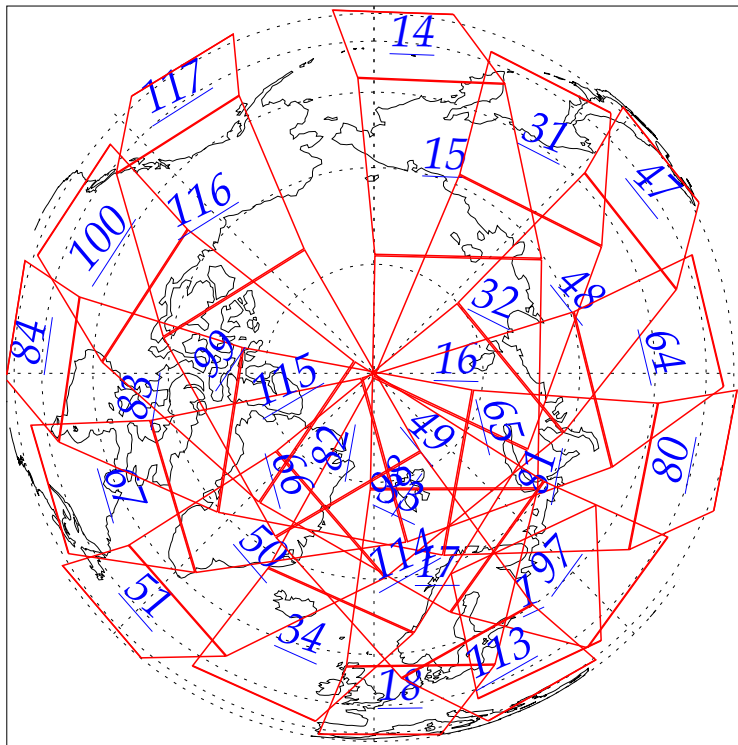

L1B Availability
AMSU Granules: 240
HSB Granules: 240
AIRS Granules: 0

19 Aug 2002
DoY 231
Aqua Day 107
Granules: 1 to 120

Granules: 121 to 240

Legend: AMSU Available, HSB Available, AIRS Available

L1B Availability
AMSU Granules: 240
HSB Granules: 240
AIRS Granules: 0

19 Aug 2002
DoY 231
Aqua Day 107
Ascending Granules

Descending Granules

Legend: AMSU Available, HSB Available, AIRS Available

L1B Availability
AMSU Granules: 240
HSB Granules: 240
AIRS Granules: 0

19 Aug 2002
DoY 231
Aqua Day 107

Northern Hemisphere Granules

Southern Hemisphere Granules

Legend: AMSU Available, HSB Available, **AIRS Available**