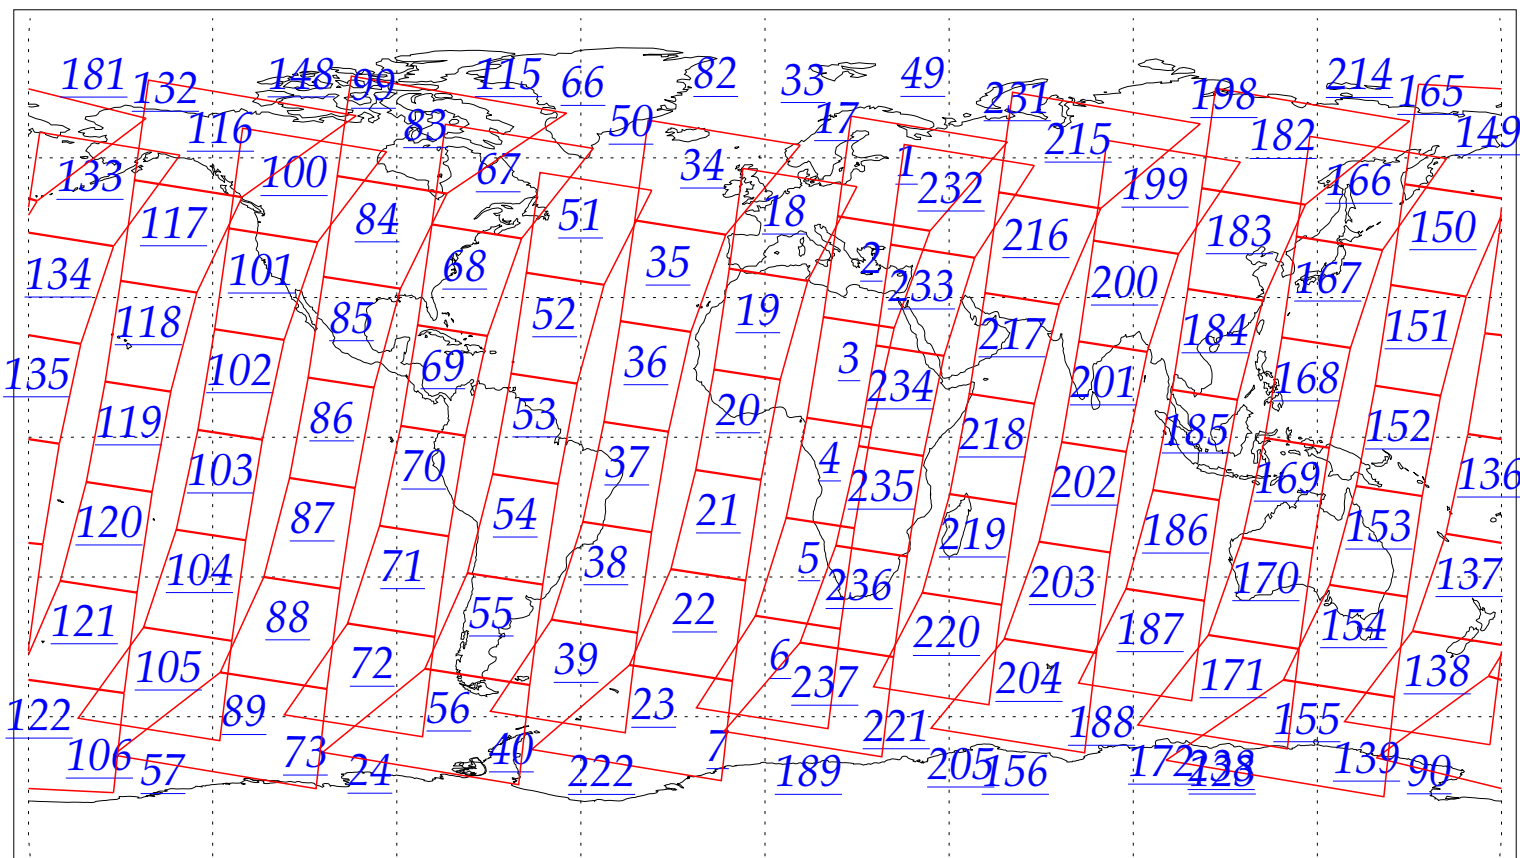

L1B Availability
AMSU Granules: 240
HSB Granules: 240
AIRS Granules: 0

19 Aug 2002
DoY 231
Aqua Day 107
Granules: 1 to 120

Granules: 121 to 240

Legend: AMSU Available, HSB Available, AIRS Available

L1B Availability
AMSU Granules: 240
HSB Granules: 240
AIRS Granules: 0

19 Aug 2002
DoY 231
Aqua Day 107
Ascending Granules

Descending Granules

Legend: AMSU Available, HSB Available, AIRS Available

L1B Availability
AMSU Granules: 240
HSB Granules: 240
AIRS Granules: 0

19 Aug 2002
DoY 231
Aqua Day 107

Northern Hemisphere Granules

Southern Hemisphere Granules

Legend: AMSU Available, HSB Available, **AIRS Available**