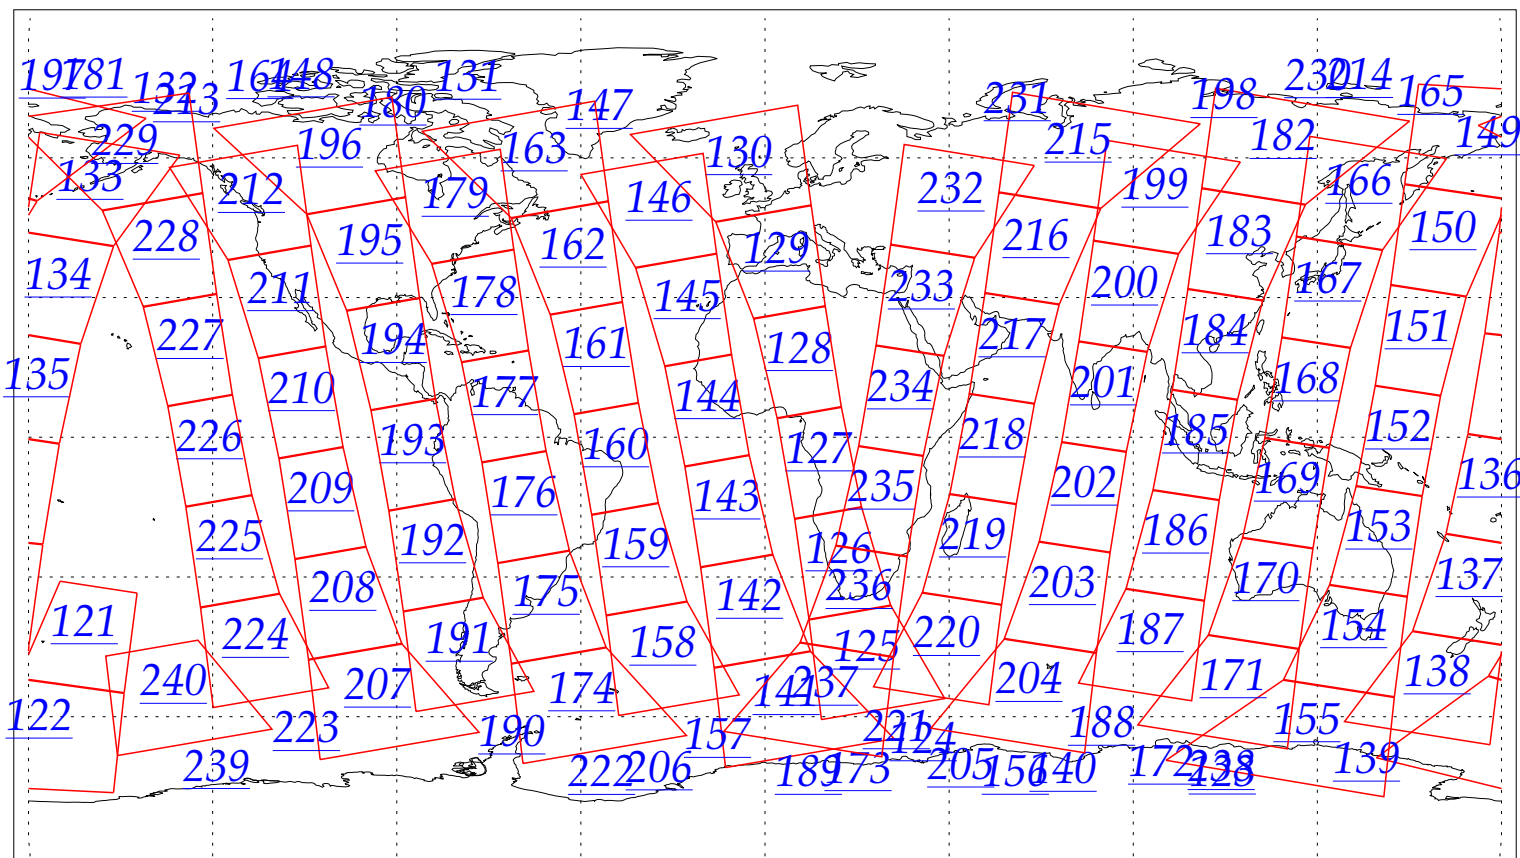

L1B Availability
AMSU Granules: 240
HSB Granules: 240
AIRS Granules: 0

19 Aug 2002
DoY 231
Aqua Day 107
Granules: 1 to 120

Granules: 121 to 240

Legend: AMSU Available, HSB Available, AIRS Available

L1B Availability
AMSU Granules: 240
HSB Granules: 240
AIRS Granules: 0

19 Aug 2002
DoY 231
Aqua Day 107
Ascending Granules

Descending Granules

Legend: AMSU Available, HSB Available, AIRS Available

L1B Availability
AMSU Granules: 240
HSB Granules: 240
AIRS Granules: 0

19 Aug 2002
DoY 231
Aqua Day 107

Northern Hemisphere Granules

Southern Hemisphere Granules

Legend: AMSU Available, HSB Available, **AIRS Available**