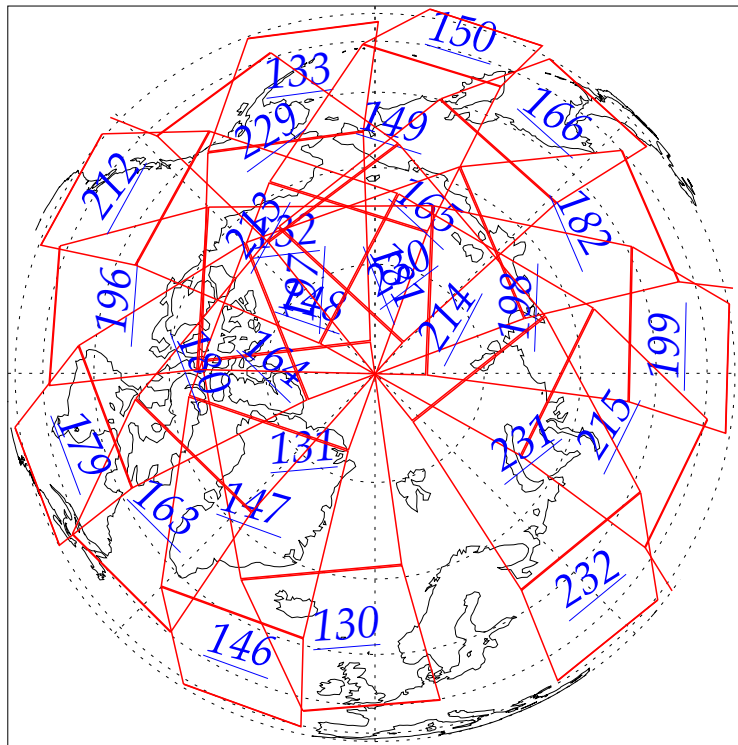

L1B Availability
AMSU Granules: 240
HSB Granules: 240
AIRS Granules: 0

19 Aug 2002
DoY 231
Aqua Day 107
Granules: 1 to 120

Granules: 121 to 240

Legend: AMSU Available, HSB Available, AIRS Available

L1B Availability
AMSU Granules: 240
HSB Granules: 240
AIRS Granules: 0

19 Aug 2002
DoY 231
Aqua Day 107
Ascending Granules

Descending Granules

Legend: AMSU Available, HSB Available, AIRS Available

L1B Availability
AMSU Granules: 240
HSB Granules: 240
AIRS Granules: 0

19 Aug 2002
DoY 231
Aqua Day 107

Northern Hemisphere Granules

Southern Hemisphere Granules

Legend: AMSU Available, HSB Available, **AIRS Available**