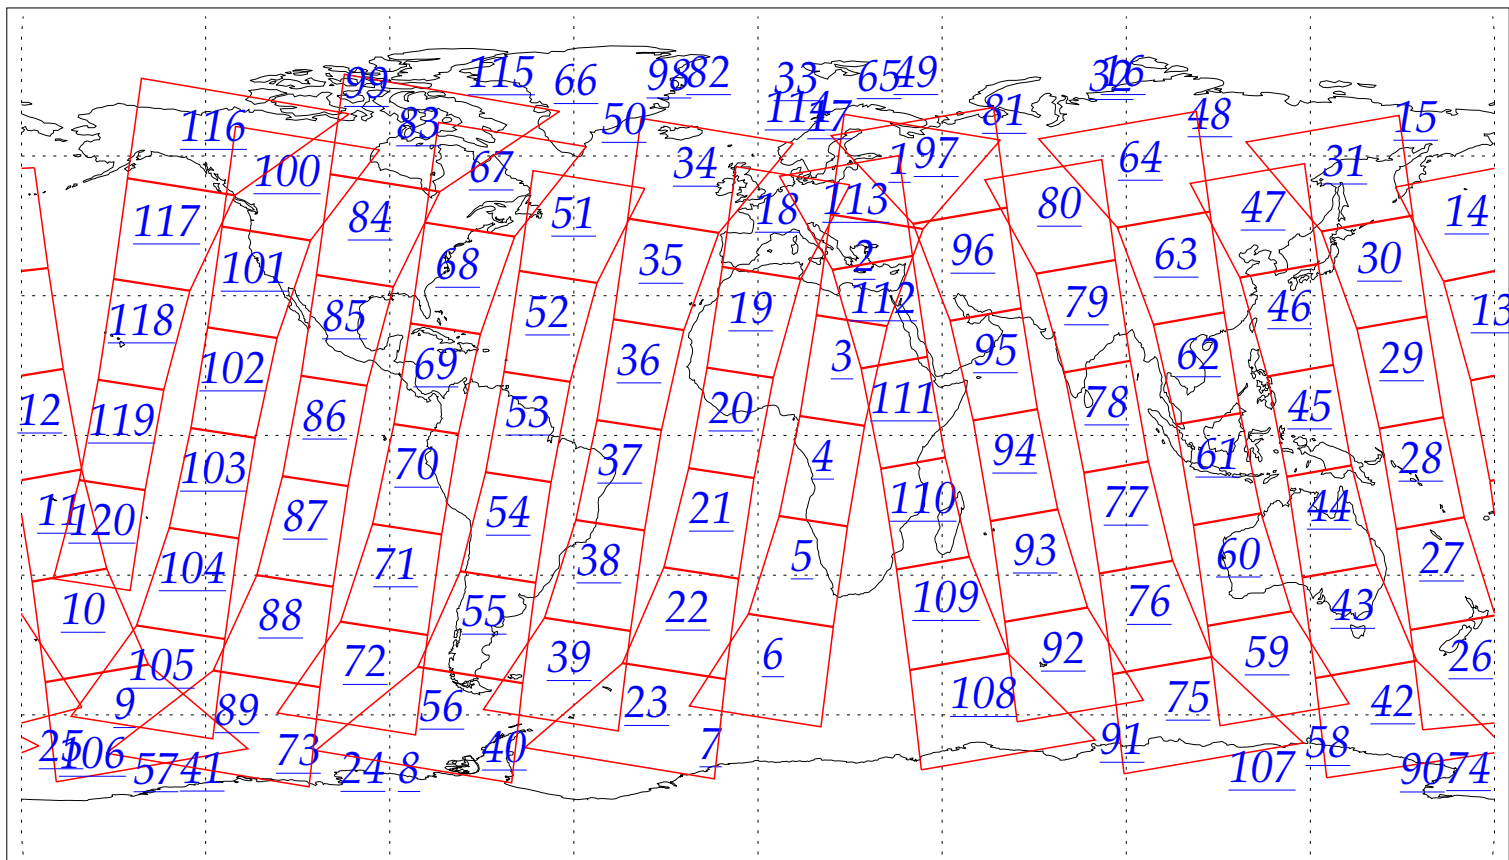

L1B Availability
AMSU Granules: 240
HSB Granules: 240
AIRS Granules: 0

19 Aug 2002
DoY 231
Aqua Day 107
Granules: 1 to 120

Granules: 121 to 240

Legend: AMSU Available, HSB Available, AIRS Available

L1B Availability
AMSU Granules: 240
HSB Granules: 240
AIRS Granules: 0

19 Aug 2002
DoY 231
Aqua Day 107
Ascending Granules

Descending Granules

Legend: AMSU Available, HSB Available, AIRS Available

L1B Availability
AMSU Granules: 240
HSB Granules: 240
AIRS Granules: 0

19 Aug 2002
DoY 231
Aqua Day 107

Northern Hemisphere Granules

Southern Hemisphere Granules

Legend: AMSU Available, HSB Available, **AIRS Available**