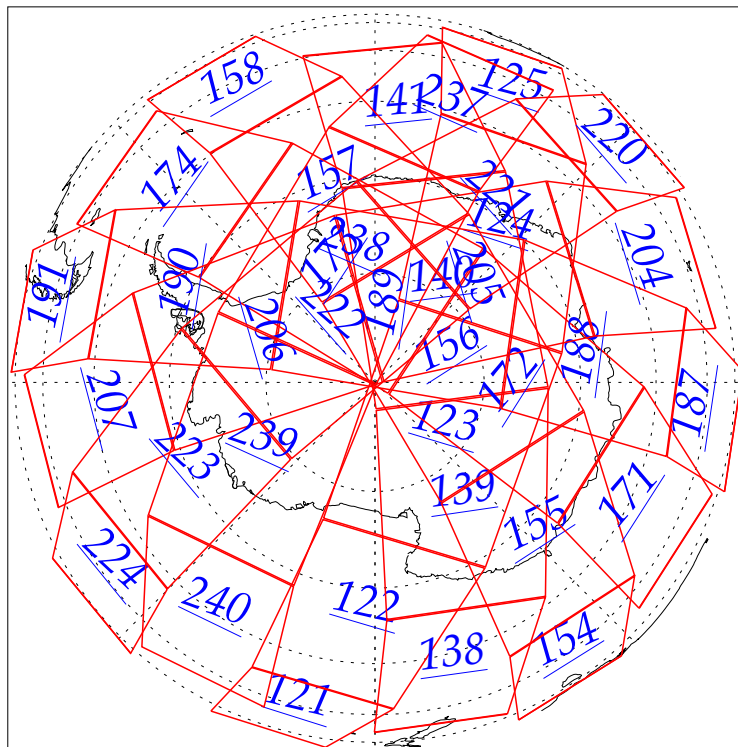

L1B Availability
AMSU Granules: 240
HSB Granules: 240
AIRS Granules: 0

19 Aug 2002
DoY 231
Aqua Day 107
Granules: 1 to 120

Granules: 121 to 240

Legend: AMSU Available, HSB Available, AIRS Available

L1B Availability
AMSU Granules: 240
HSB Granules: 240
AIRS Granules: 0

19 Aug 2002
DoY 231
Aqua Day 107
Ascending Granules

Descending Granules

Legend: AMSU Available, HSB Available, AIRS Available

L1B Availability
AMSU Granules: 240
HSB Granules: 240
AIRS Granules: 0

19 Aug 2002
DoY 231
Aqua Day 107

Northern Hemisphere Granules

Southern Hemisphere Granules

Legend: AMSU Available, HSB Available, **AIRS Available**