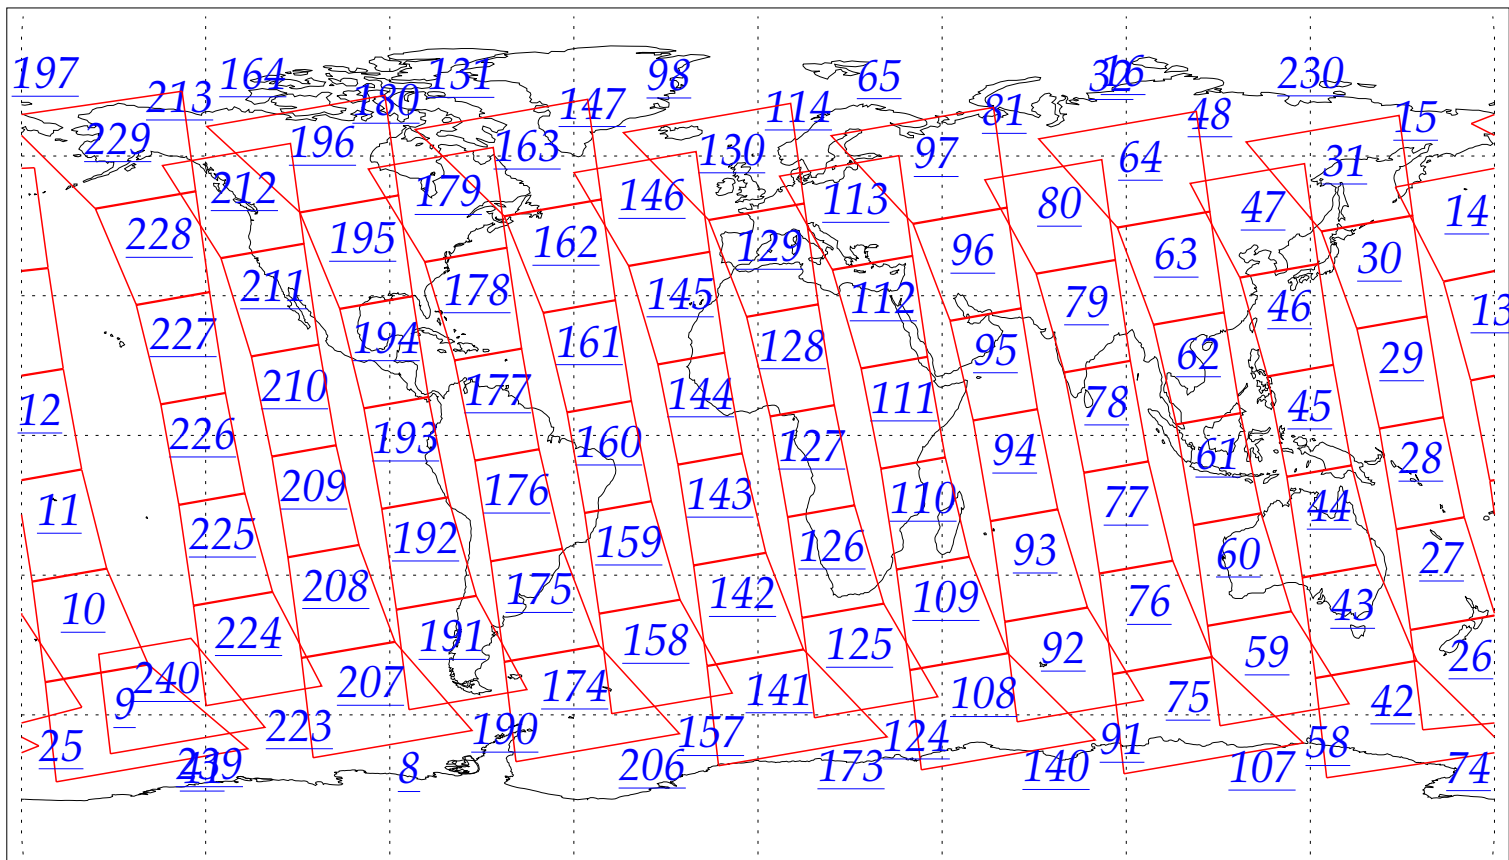

L1B Availability
AMSU Granules: 240
HSB Granules: 240
AIRS Granules: 0

19 Aug 2002
DoY 231
Aqua Day 107
Granules: 1 to 120

Granules: 121 to 240

Legend: AMSU Available, HSB Available, AIRS Available

L1B Availability
AMSU Granules: 240
HSB Granules: 240
AIRS Granules: 0

19 Aug 2002
DoY 231
Aqua Day 107
Ascending Granules

Descending Granules

Legend: AMSU Available, HSB Available, AIRS Available

L1B Availability
AMSU Granules: 240
HSB Granules: 240
AIRS Granules: 0

19 Aug 2002
DoY 231
Aqua Day 107

Northern Hemisphere Granules

Southern Hemisphere Granules

Legend: AMSU Available, HSB Available, **AIRS Available**