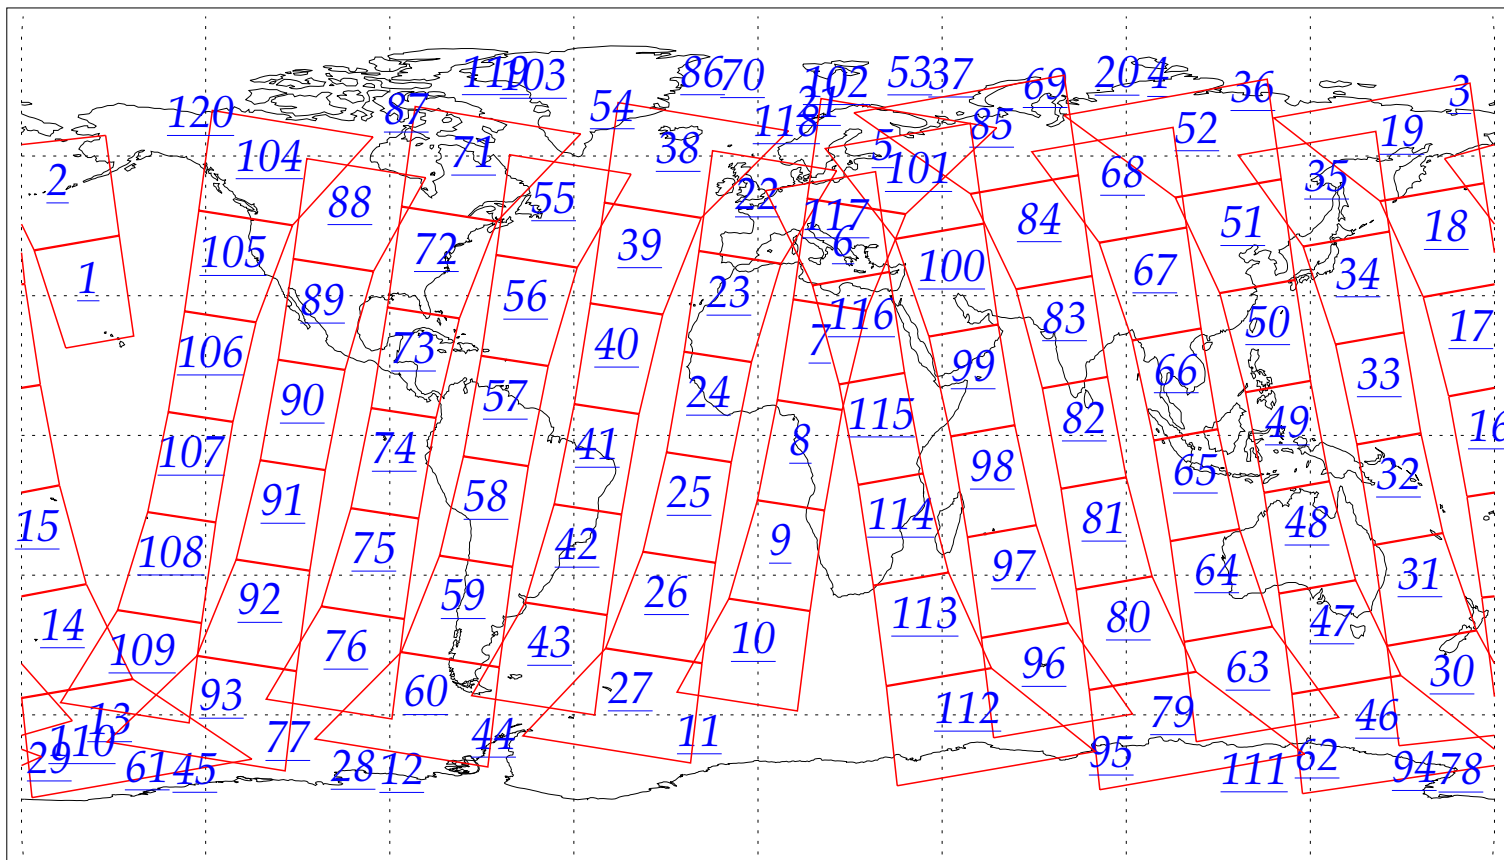

L1B Availability
AMSU Granules: 240
HSB Granules: 240
AIRS Granules: 0

15 Aug 2002
DoY 227
Aqua Day 103
Granules: 1 to 120

Granules: 121 to 240

Legend: AMSU Available, HSB Available, AIRS Available

L1B Availability
AMSU Granules: 240
HSB Granules: 240
AIRS Granules: 0

15 Aug 2002
DoY 227
Aqua Day 103

Ascending Granules

Descending Granules

Legend: AMSU Available, HSB Available, AIRS Available

L1B Availability
 AMSU Granules: 240
 HSB Granules: 240
 AIRS Granules: 0

15 Aug 2002
 DoY 227
 Aqua Day 103

Northern Hemisphere Granules

Southern Hemisphere Granules

Legend: AMSU Available, HSB Available, **AIRS Available**