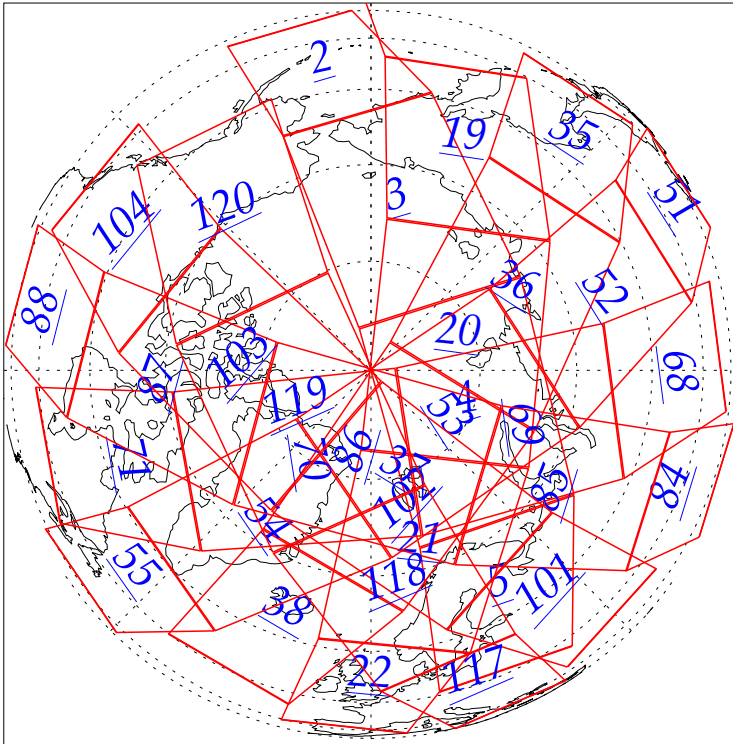

L1B Availability
AMSU Granules: 240
HSB Granules: 240
AIRS Granules: 0

15 Aug 2002
DoY 227
Aqua Day 103
Granules: 1 to 120

Granules: 121 to 240

Legend: AMSU Available, HSB Available, AIRS Available

L1B Availability
AMSU Granules: 240
HSB Granules: 240
AIRS Granules: 0

15 Aug 2002
DoY 227
Aqua Day 103

Ascending Granules

Descending Granules

Legend: AMSU Available, HSB Available, AIRS Available

L1B Availability
 AMSU Granules: 240
 HSB Granules: 240
 AIRS Granules: 0

15 Aug 2002
 DoY 227
 Aqua Day 103

Northern Hemisphere Granules

Southern Hemisphere Granules

Legend: AMSU Available, HSB Available, **AIRS Available**