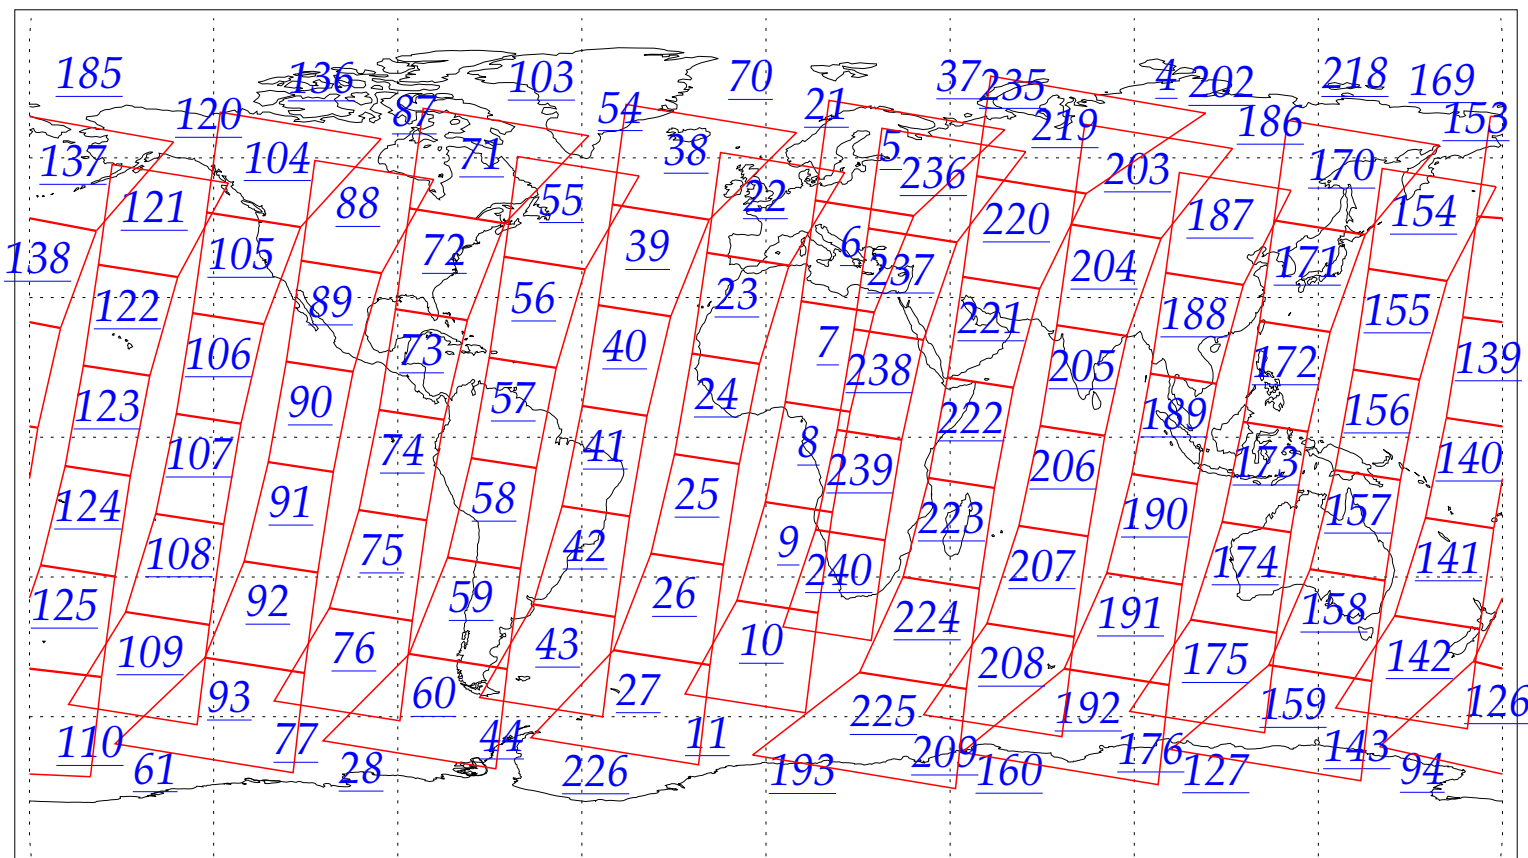

L1B Availability
AMSU Granules: 240
HSB Granules: 240
AIRS Granules: 0

15 Aug 2002
DoY 227
Aqua Day 103
Granules: 1 to 120

Granules: 121 to 240

Legend: AMSU Available, HSB Available, AIRS Available

L1B Availability
AMSU Granules: 240
HSB Granules: 240
AIRS Granules: 0

15 Aug 2002
DoY 227
Aqua Day 103

Ascending Granules

Descending Granules

Legend: AMSU Available, HSB Available, AIRS Available

L1B Availability
 AMSU Granules: 240
 HSB Granules: 240
 AIRS Granules: 0

15 Aug 2002
 DoY 227
 Aqua Day 103

Northern Hemisphere Granules

Southern Hemisphere Granules

Legend: AMSU Available, HSB Available, **AIRS Available**