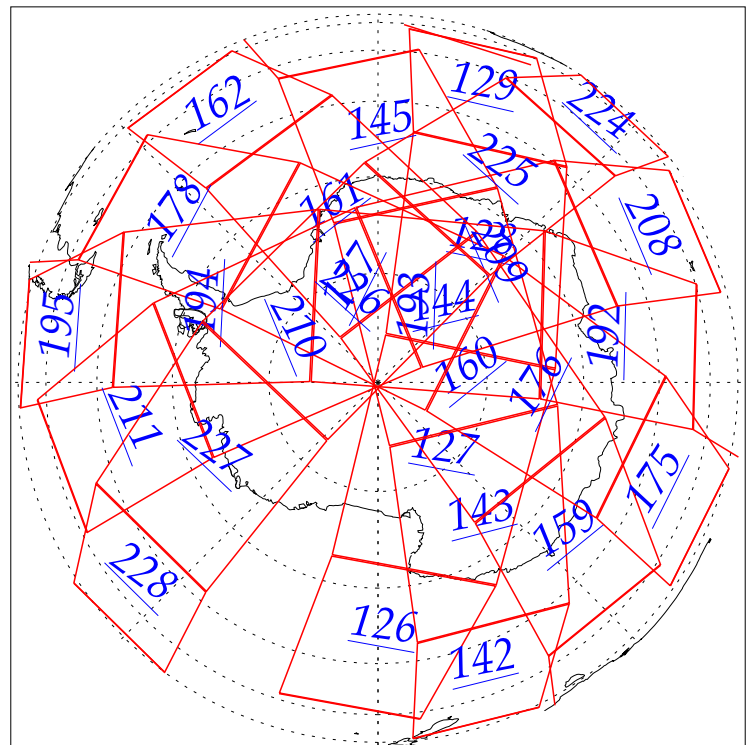

L1B Availability
AMSU Granules: 240
HSB Granules: 240
AIRS Granules: 0

15 Aug 2002
DoY 227
Aqua Day 103
Granules: 1 to 120

Granules: 121 to 240

Legend: AMSU Available, HSB Available, AIRS Available

L1B Availability
AMSU Granules: 240
HSB Granules: 240
AIRS Granules: 0

15 Aug 2002
DoY 227
Aqua Day 103

Ascending Granules

Descending Granules

Legend: AMSU Available, HSB Available, AIRS Available

L1B Availability
 AMSU Granules: 240
 HSB Granules: 240
 AIRS Granules: 0

15 Aug 2002
 DoY 227
 Aqua Day 103

Northern Hemisphere Granules

Southern Hemisphere Granules

Legend: AMSU Available, HSB Available, **AIRS Available**