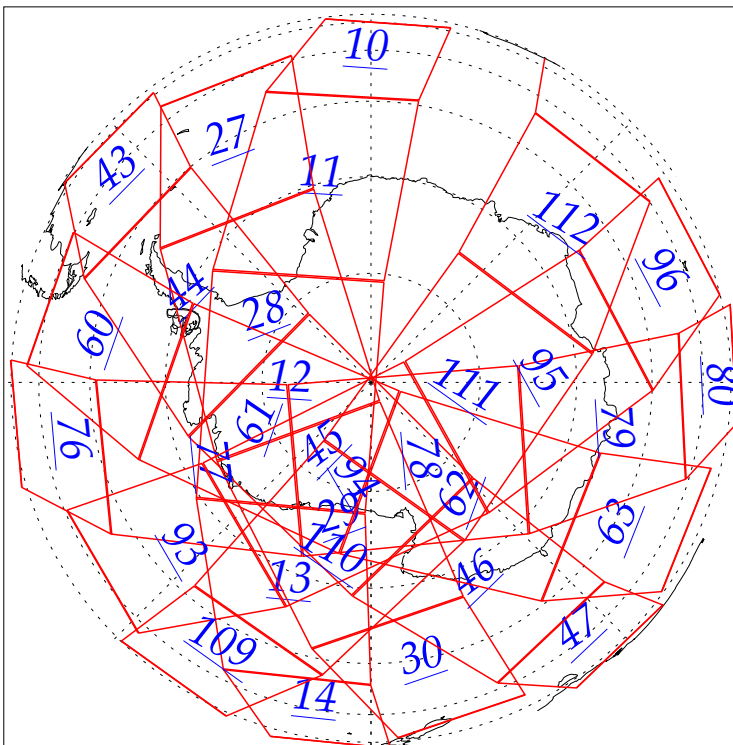

L1B Availability
AMSU Granules: 240
HSB Granules: 240
AIRS Granules: 0

15 Aug 2002
DoY 227
Aqua Day 103
Granules: 1 to 120

Granules: 121 to 240

Legend: AMSU Available, HSB Available, AIRS Available

L1B Availability
AMSU Granules: 240
HSB Granules: 240
AIRS Granules: 0

15 Aug 2002
DoY 227
Aqua Day 103

Ascending Granules

Descending Granules

Legend: AMSU Available, HSB Available, AIRS Available

L1B Availability
 AMSU Granules: 240
 HSB Granules: 240
 AIRS Granules: 0

15 Aug 2002
 DoY 227
 Aqua Day 103

Northern Hemisphere Granules

Southern Hemisphere Granules

Legend: AMSU Available, HSB Available, **AIRS Available**