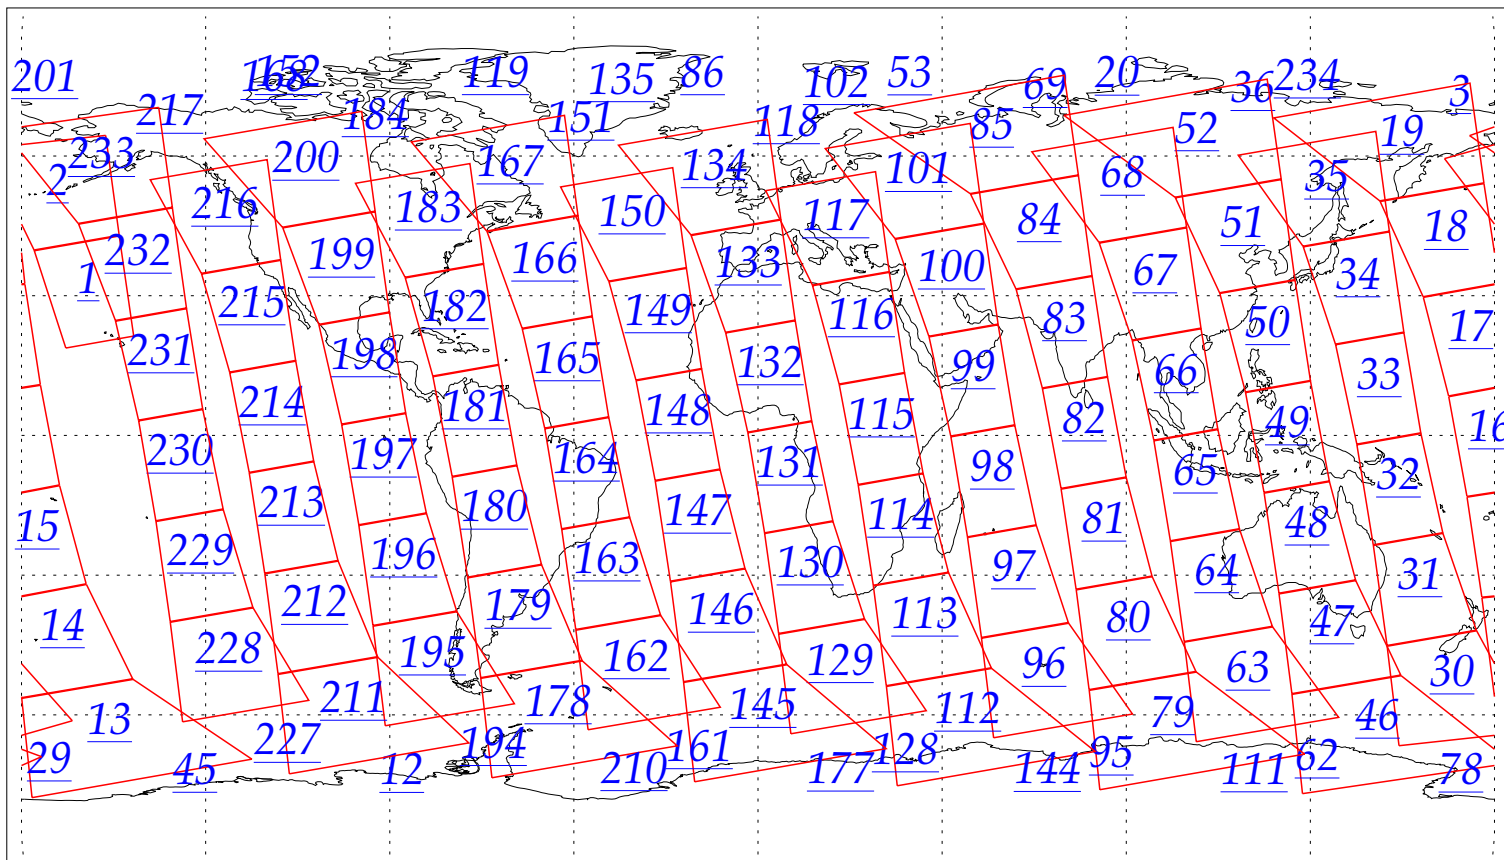

L1B Availability
AMSU Granules: 240
HSB Granules: 240
AIRS Granules: 0

15 Aug 2002
DoY 227
Aqua Day 103
Granules: 1 to 120

Granules: 121 to 240

Legend: AMSU Available, HSB Available, AIRS Available

L1B Availability
AMSU Granules: 240
HSB Granules: 240
AIRS Granules: 0

15 Aug 2002
DoY 227
Aqua Day 103

Ascending Granules

Descending Granules

Legend: AMSU Available, HSB Available, AIRS Available

L1B Availability
 AMSU Granules: 240
 HSB Granules: 240
 AIRS Granules: 0

15 Aug 2002
 DoY 227
 Aqua Day 103

Northern Hemisphere Granules

Southern Hemisphere Granules

Legend: AMSU Available, HSB Available, **AIRS Available**