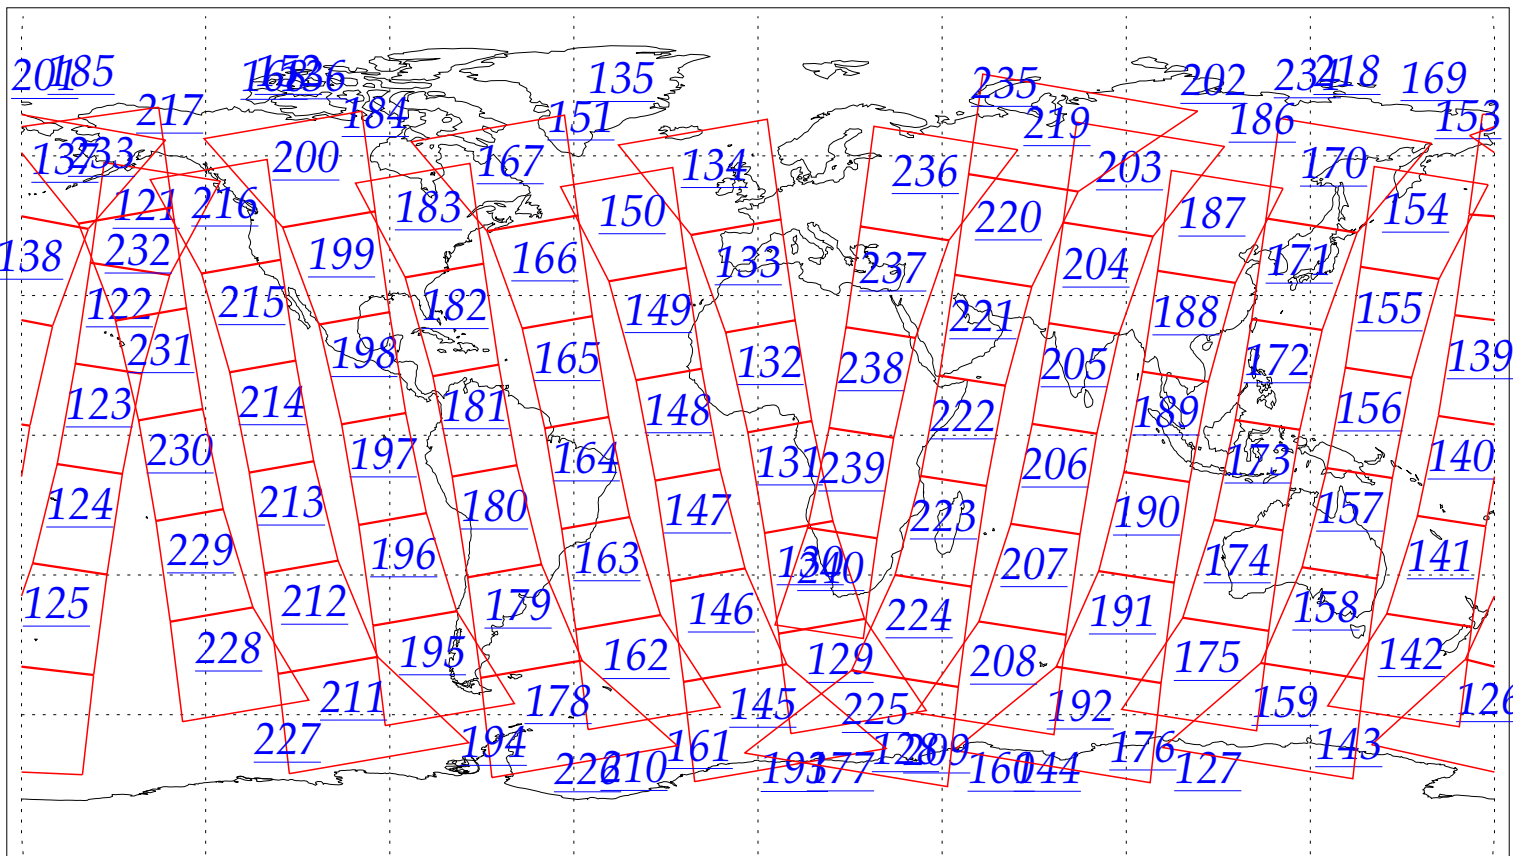

L1B Availability
AMSU Granules: 240
HSB Granules: 240
AIRS Granules: 0

15 Aug 2002
DoY 227
Aqua Day 103
Granules: 1 to 120

Granules: 121 to 240

Legend: AMSU Available, HSB Available, AIRS Available

L1B Availability
AMSU Granules: 240
HSB Granules: 240
AIRS Granules: 0

15 Aug 2002
DoY 227
Aqua Day 103

Ascending Granules

Descending Granules

Legend: AMSU Available, HSB Available, AIRS Available

L1B Availability
 AMSU Granules: 240
 HSB Granules: 240
 AIRS Granules: 0

15 Aug 2002
 DoY 227
 Aqua Day 103

Northern Hemisphere Granules

Southern Hemisphere Granules

Legend: AMSU Available, HSB Available, **AIRS Available**