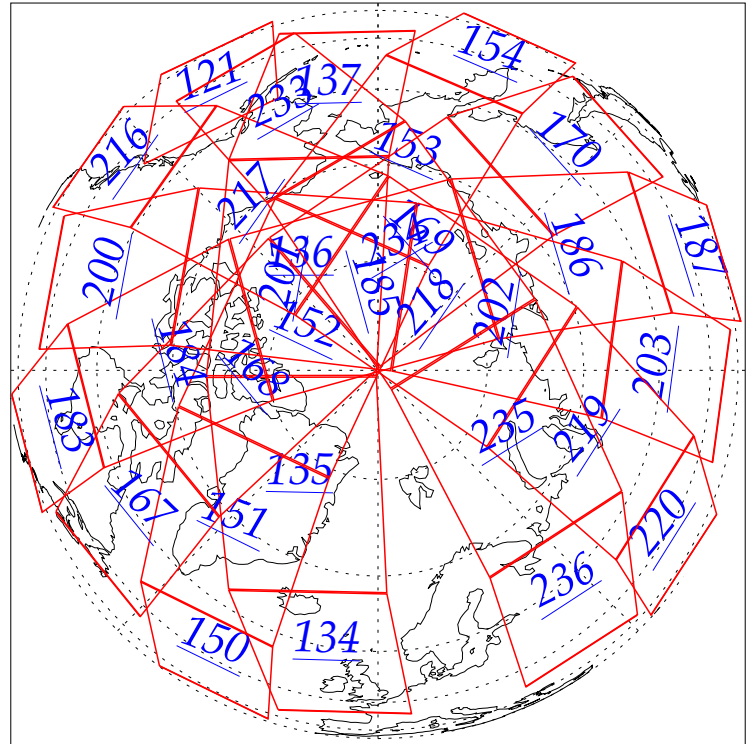

L1B Availability
AMSU Granules: 240
HSB Granules: 240
AIRS Granules: 0

15 Aug 2002
DoY 227
Aqua Day 103
Granules: 1 to 120

Granules: 121 to 240

Legend: AMSU Available, HSB Available, AIRS Available

L1B Availability
AMSU Granules: 240
HSB Granules: 240
AIRS Granules: 0

15 Aug 2002
DoY 227
Aqua Day 103

Ascending Granules

Descending Granules

Legend: AMSU Available, HSB Available, AIRS Available

L1B Availability
 AMSU Granules: 240
 HSB Granules: 240
 AIRS Granules: 0

15 Aug 2002
 DoY 227
 Aqua Day 103

Northern Hemisphere Granules

Southern Hemisphere Granules

Legend: AMSU Available, HSB Available, **AIRS Available**