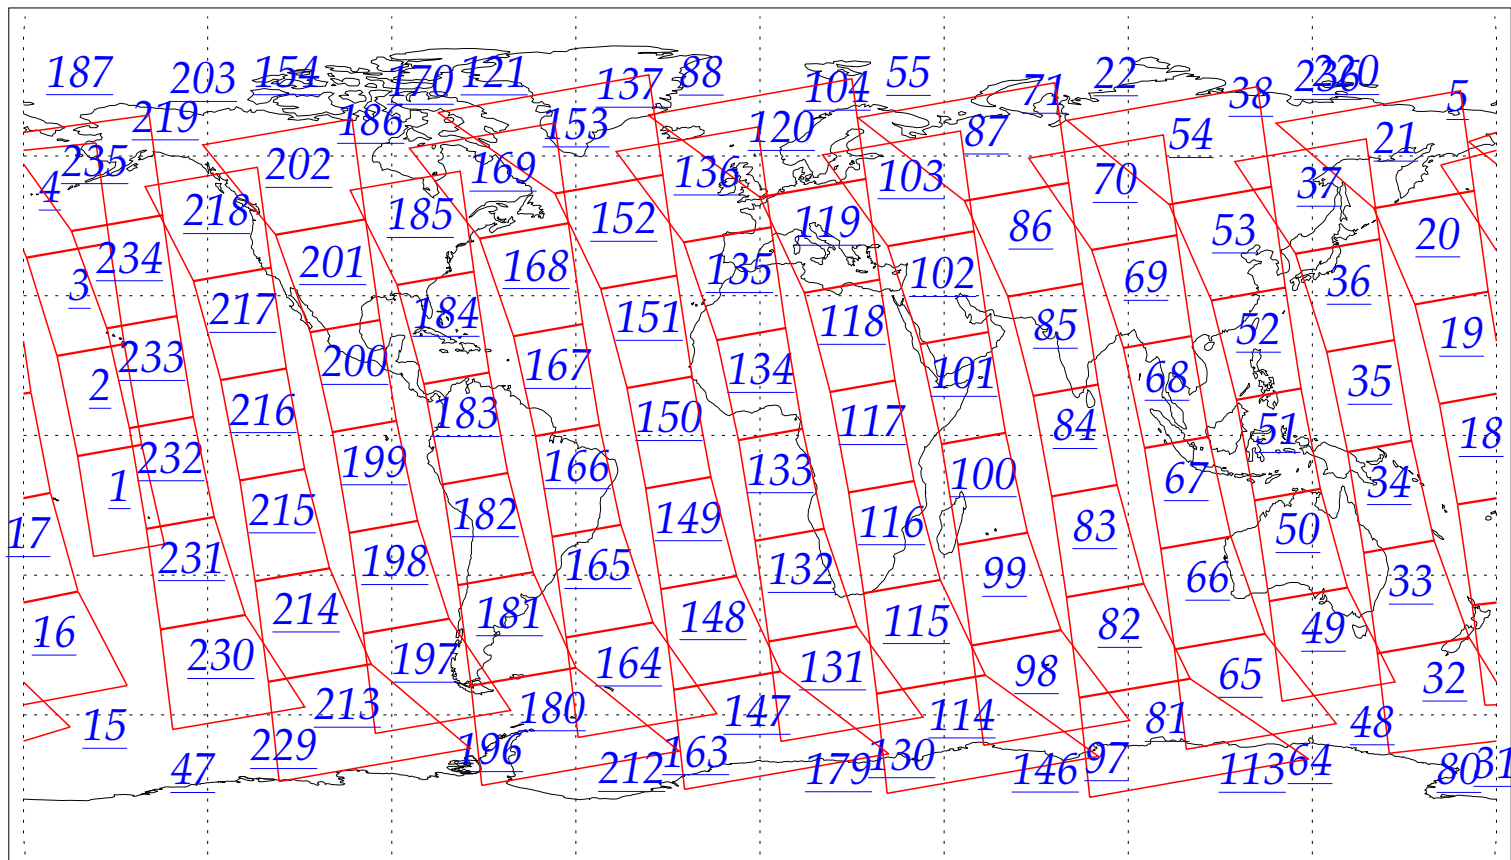

L1B Availability
AMSU Granules: 240
HSB Granules: 240
AIRS Granules: 0

13 Aug 2002
DoY 225
Aqua Day 101
Granules: 1 to 120

Granules: 121 to 240

Legend: AMSU Available, HSB Available, AIRS Available

L1B Availability
AMSU Granules: 240
HSB Granules: 240
AIRS Granules: 0

13 Aug 2002
DoY 225
Aqua Day 101

Ascending Granules

Descending Granules

Legend: AMSU Available, HSB Available, AIRS Available

L1B Availability
AMSU Granules: 240
HSB Granules: 240
AIRS Granules: 0

13 Aug 2002
DoY 225
Aqua Day 101

Northern Hemisphere Granules

Southern Hemisphere Granules

Legend: AMSU Available, HSB Available, **AIRS Available**