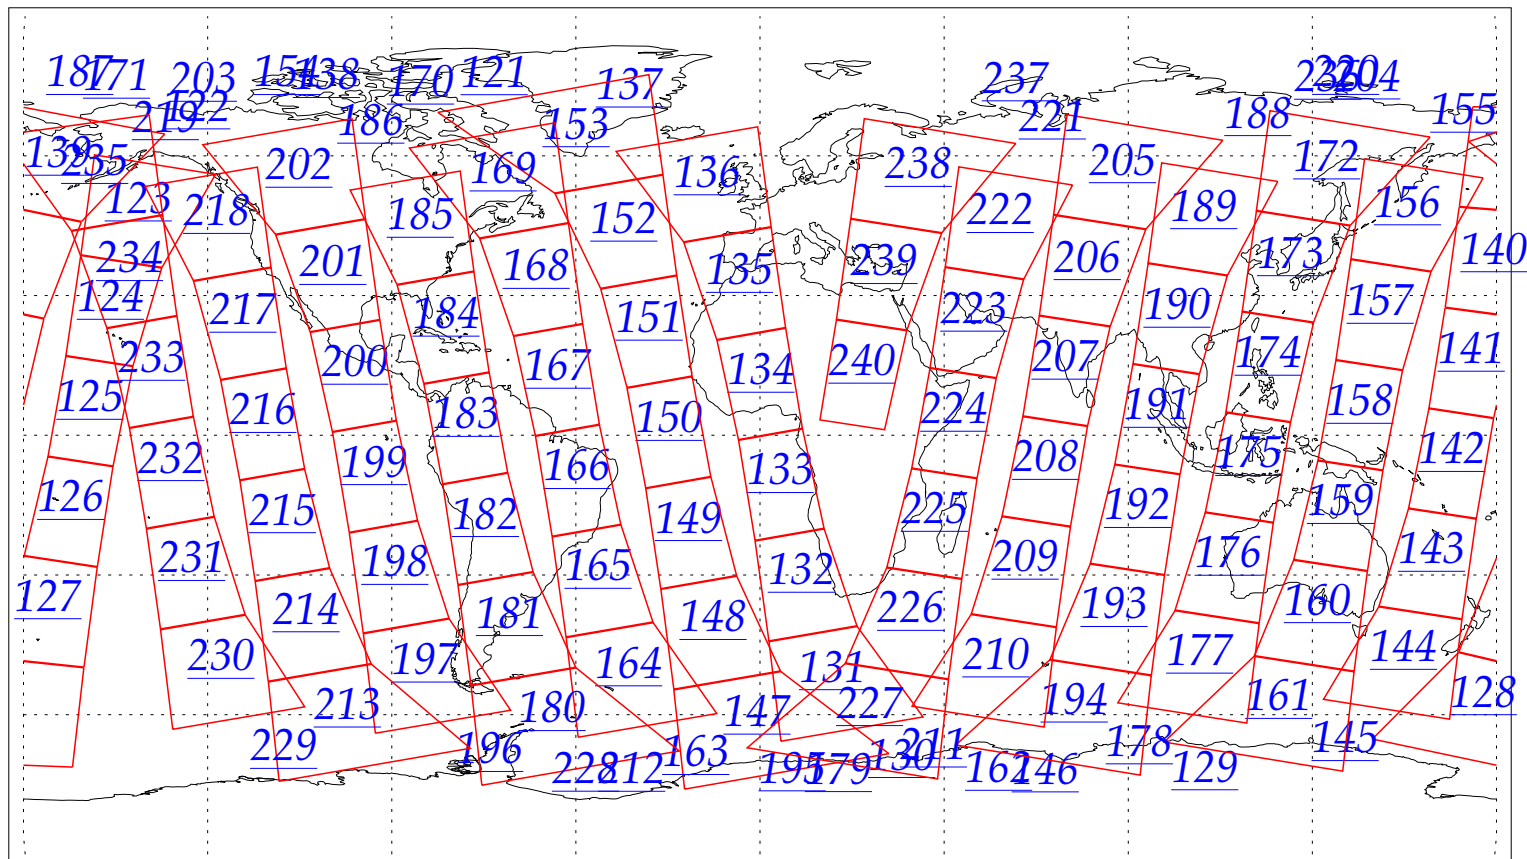

L1B Availability
AMSU Granules: 240
HSB Granules: 240
AIRS Granules: 0

13 Aug 2002
DoY 225
Aqua Day 101
Granules: 1 to 120

Granules: 121 to 240

Legend: AMSU Available, HSB Available, AIRS Available

L1B Availability
AMSU Granules: 240
HSB Granules: 240
AIRS Granules: 0

13 Aug 2002
DoY 225
Aqua Day 101

Ascending Granules

Descending Granules

Legend: AMSU Available, HSB Available, AIRS Available

L1B Availability
AMSU Granules: 240
HSB Granules: 240
AIRS Granules: 0

13 Aug 2002
DoY 225
Aqua Day 101

Northern Hemisphere Granules

Southern Hemisphere Granules

Legend: AMSU Available, HSB Available, **AIRS Available**