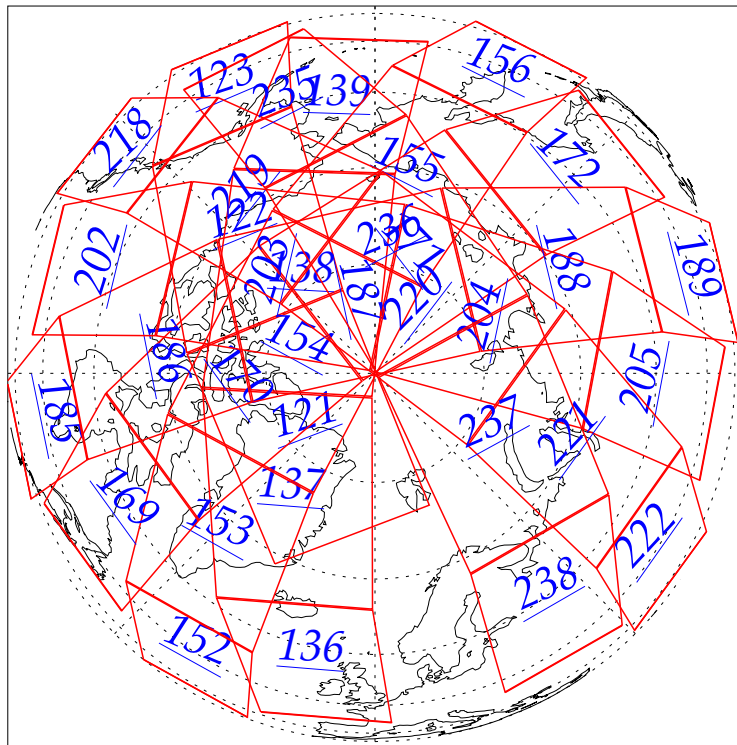

L1B Availability
AMSU Granules: 240
HSB Granules: 240
AIRS Granules: 0

13 Aug 2002
DoY 225
Aqua Day 101
Granules: 1 to 120

Granules: 121 to 240

Legend: AMSU Available, HSB Available, AIRS Available

L1B Availability
AMSU Granules: 240
HSB Granules: 240
AIRS Granules: 0

13 Aug 2002
DoY 225
Aqua Day 101

Ascending Granules

Descending Granules

Legend: AMSU Available, HSB Available, AIRS Available

L1B Availability
AMSU Granules: 240
HSB Granules: 240
AIRS Granules: 0

13 Aug 2002
DoY 225
Aqua Day 101

Northern Hemisphere Granules

Southern Hemisphere Granules

Legend: AMSU Available, HSB Available, **AIRS Available**