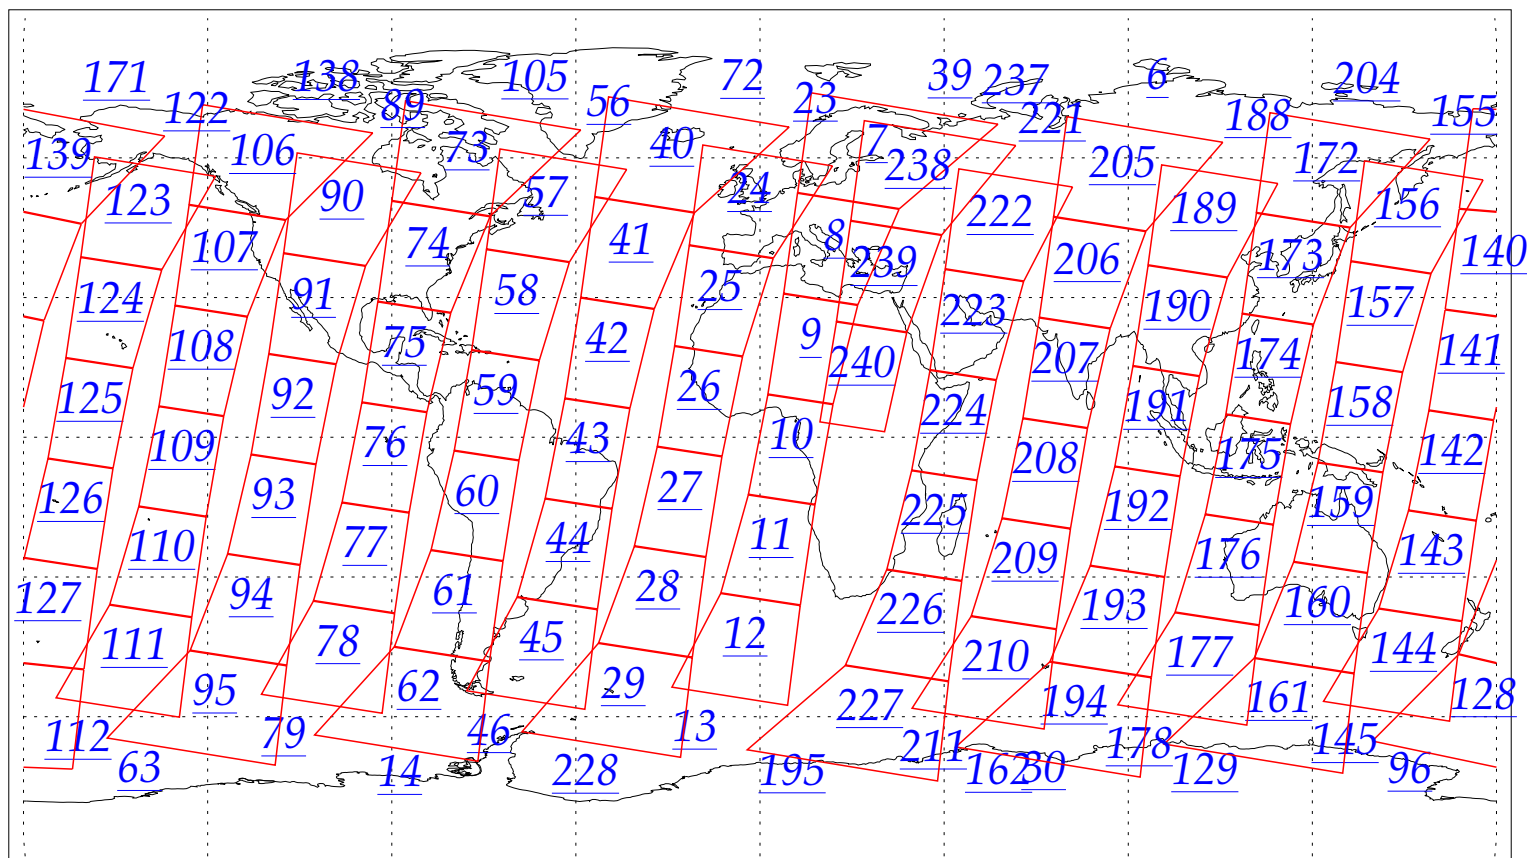

L1B Availability
AMSU Granules: 240
HSB Granules: 240
AIRS Granules: 0

13 Aug 2002
DoY 225
Aqua Day 101
Granules: 1 to 120

Granules: 121 to 240

Legend: AMSU Available, HSB Available, AIRS Available

L1B Availability
AMSU Granules: 240
HSB Granules: 240
AIRS Granules: 0

13 Aug 2002
DoY 225
Aqua Day 101

Ascending Granules

Descending Granules

Legend: AMSU Available, HSB Available, AIRS Available

L1B Availability
AMSU Granules: 240
HSB Granules: 240
AIRS Granules: 0

13 Aug 2002
DoY 225
Aqua Day 101

Northern Hemisphere Granules

Southern Hemisphere Granules

Legend: AMSU Available, HSB Available, **AIRS Available**