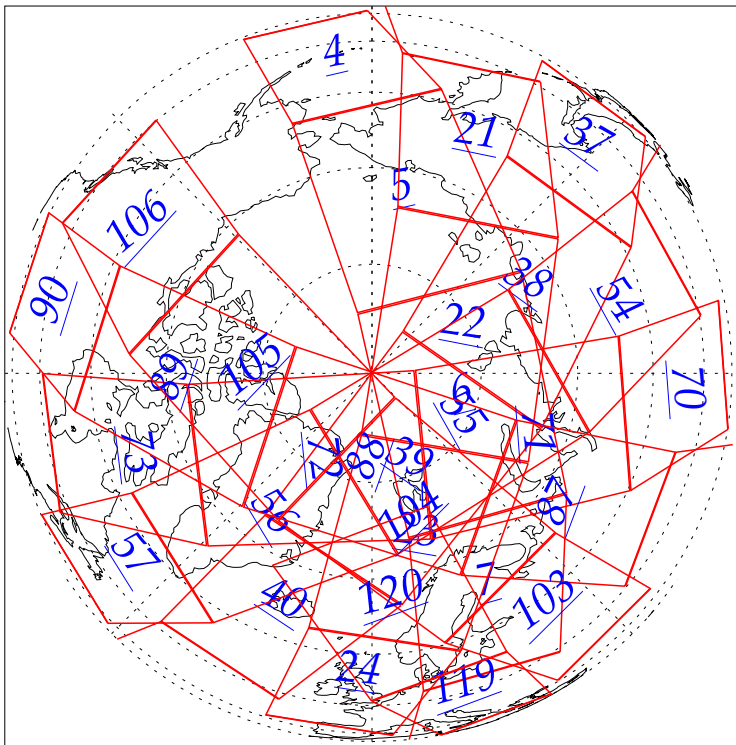

L1B Availability
AMSU Granules: 240
HSB Granules: 240
AIRS Granules: 0

13 Aug 2002
DoY 225
Aqua Day 101
Granules: 1 to 120

Granules: 121 to 240

Legend: AMSU Available, HSB Available, AIRS Available

L1B Availability
AMSU Granules: 240
HSB Granules: 240
AIRS Granules: 0

13 Aug 2002
DoY 225
Aqua Day 101

Ascending Granules

Descending Granules

Legend: AMSU Available, HSB Available, AIRS Available

L1B Availability
AMSU Granules: 240
HSB Granules: 240
AIRS Granules: 0

13 Aug 2002
DoY 225
Aqua Day 101

Northern Hemisphere Granules

Southern Hemisphere Granules

Legend: AMSU Available, HSB Available, **AIRS Available**