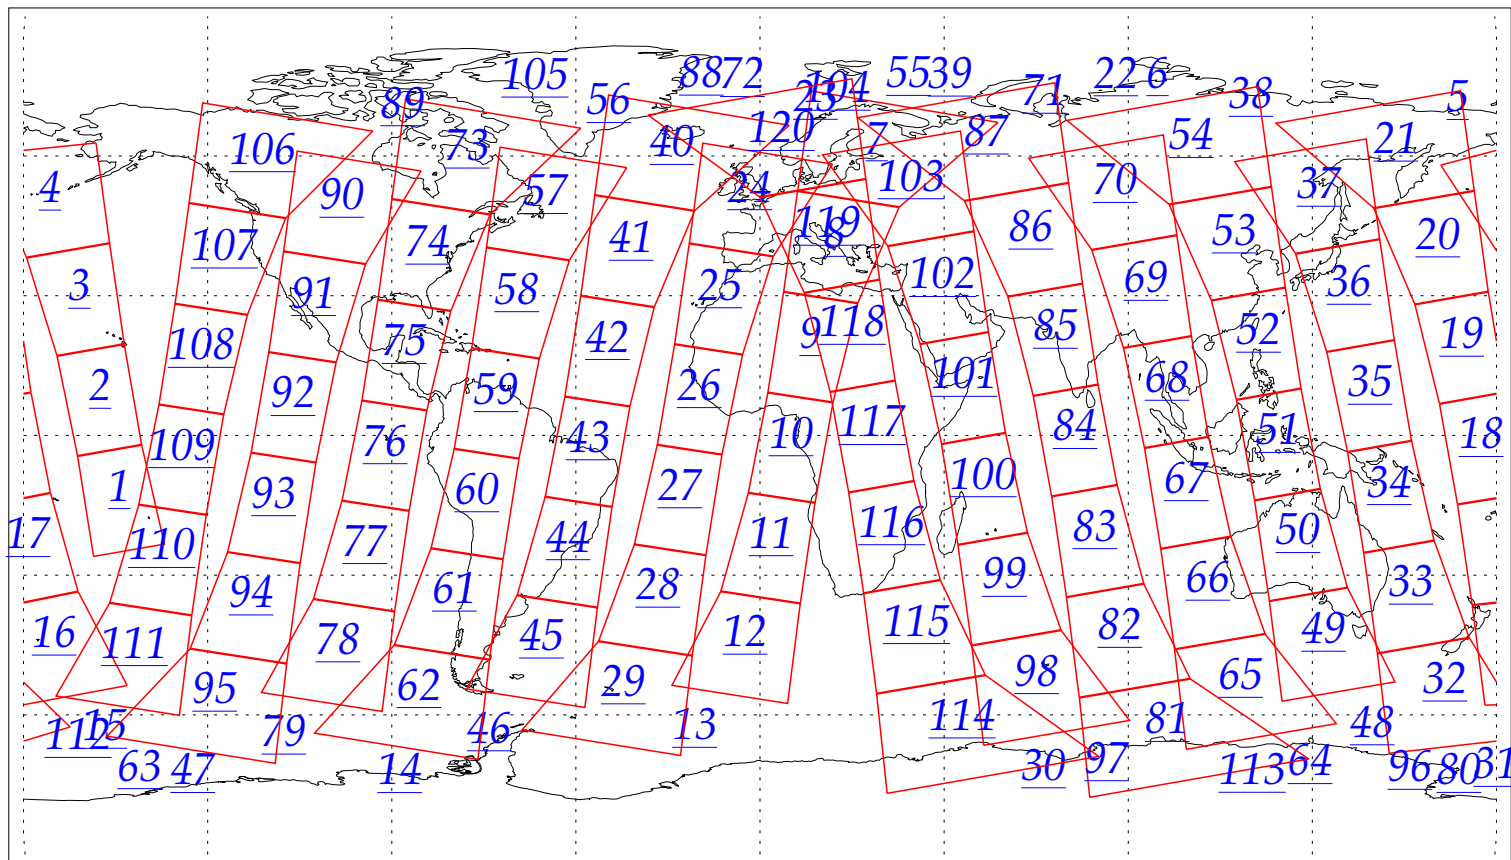

L1B Availability
AMSU Granules: 240
HSB Granules: 240
AIRS Granules: 0

13 Aug 2002
DoY 225
Aqua Day 101
Granules: 1 to 120

Granules: 121 to 240

Legend: AMSU Available, HSB Available, AIRS Available

L1B Availability
AMSU Granules: 240
HSB Granules: 240
AIRS Granules: 0

13 Aug 2002
DoY 225
Aqua Day 101

Ascending Granules

Descending Granules

Legend: AMSU Available, HSB Available, AIRS Available

L1B Availability
AMSU Granules: 240
HSB Granules: 240
AIRS Granules: 0

13 Aug 2002
DoY 225
Aqua Day 101

Northern Hemisphere Granules

Southern Hemisphere Granules

Legend: AMSU Available, HSB Available, **AIRS Available**