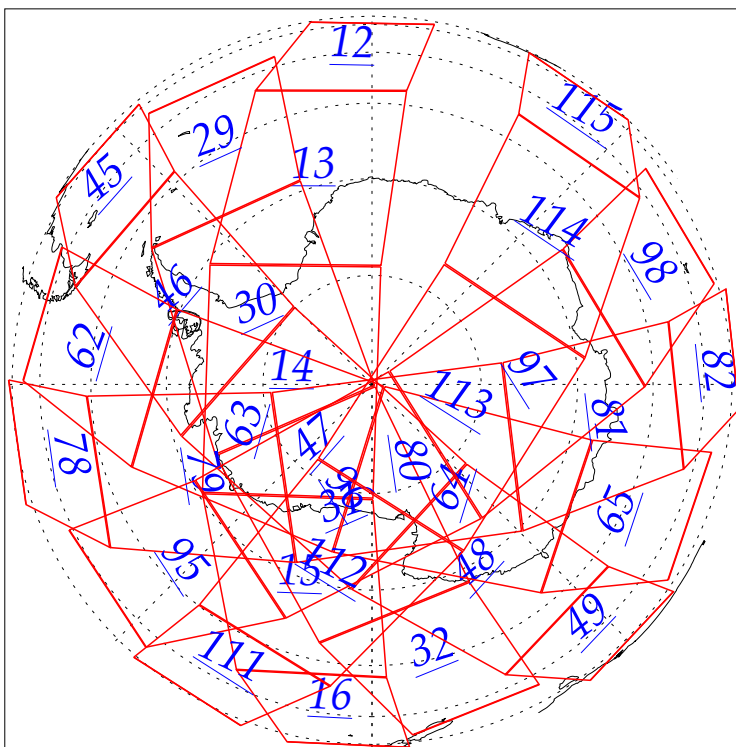

L1B Availability
AMSU Granules: 240
HSB Granules: 240
AIRS Granules: 0

13 Aug 2002
DoY 225
Aqua Day 101
Granules: 1 to 120

Granules: 121 to 240

Legend: AMSU Available, HSB Available, AIRS Available

L1B Availability
AMSU Granules: 240
HSB Granules: 240
AIRS Granules: 0

13 Aug 2002
DoY 225
Aqua Day 101

Ascending Granules

Descending Granules

Legend: AMSU Available, HSB Available, AIRS Available

L1B Availability
AMSU Granules: 240
HSB Granules: 240
AIRS Granules: 0

13 Aug 2002
DoY 225
Aqua Day 101

Northern Hemisphere Granules

Southern Hemisphere Granules

Legend: AMSU Available, HSB Available, **AIRS Available**