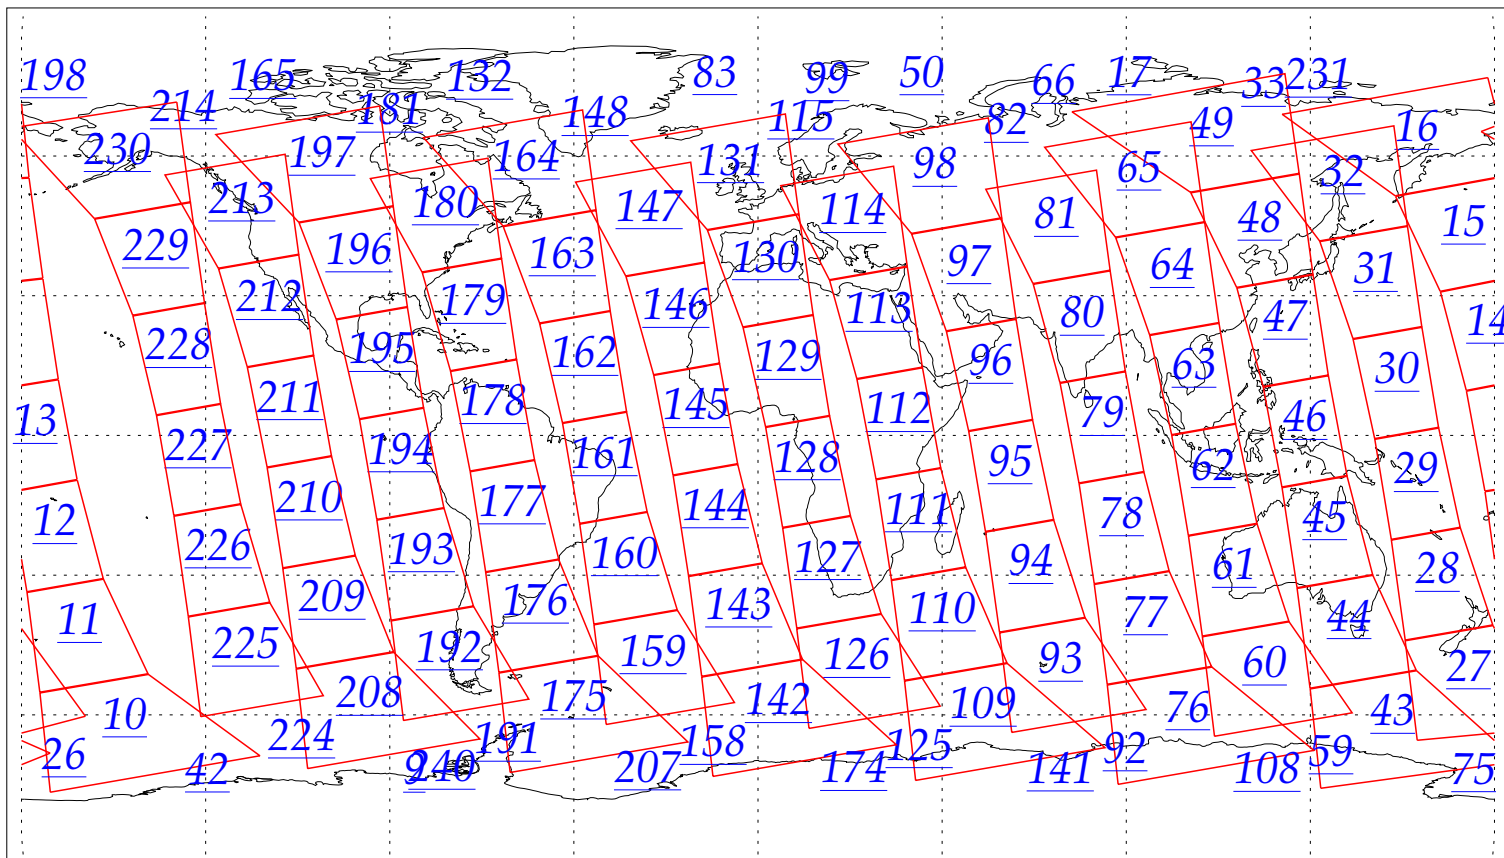

L1B Availability
AMSU Granules: 240
HSB Granules: 240
AIRS Granules: 0

10 Aug 2002
DoY 222
Aqua Day 98
Granules: 1 to 120

Granules: 121 to 240

Legend: AMSU Available, HSB Available, AIRS Available

L1B Availability
AMSU Granules: 240
HSB Granules: 240
AIRS Granules: 0

10 Aug 2002
DoY 222
Aqua Day 98

Ascending Granules

Descending Granules

Legend: AMSU Available, HSB Available, AIRS Available

L1B Availability
 AMSU Granules: 240
 HSB Granules: 240
 AIRS Granules: 0

10 Aug 2002
 DoY 222
 Aqua Day 98