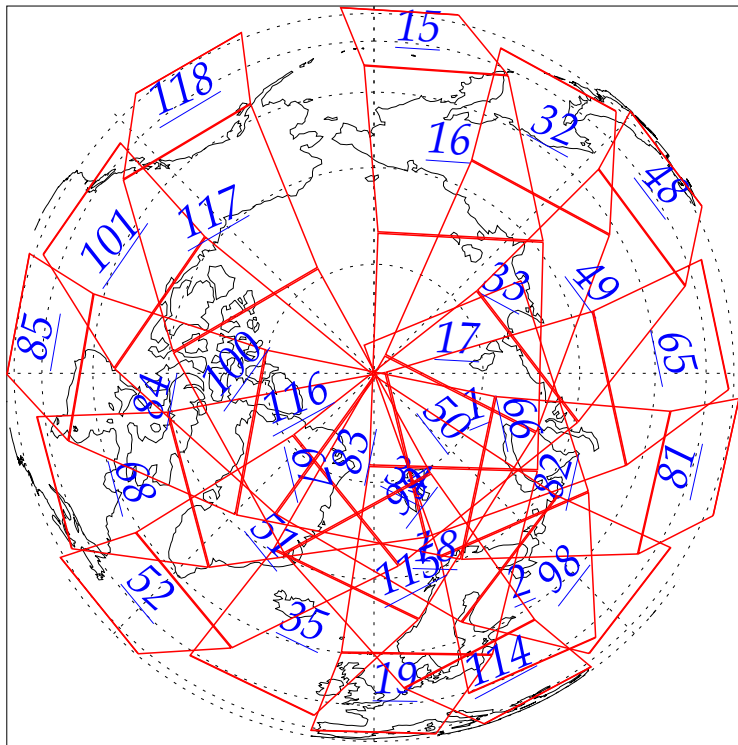

L1B Availability
AMSU Granules: 240
HSB Granules: 240
AIRS Granules: 0

10 Aug 2002
DoY 222
Aqua Day 98
Granules: 1 to 120

Granules: 121 to 240

Legend: AMSU Available, HSB Available, AIRS Available

L1B Availability
AMSU Granules: 240
HSB Granules: 240
AIRS Granules: 0

10 Aug 2002
DoY 222
Aqua Day 98

Ascending Granules

Descending Granules

Legend: AMSU Available, HSB Available, AIRS Available

L1B Availability
 AMSU Granules: 240
 HSB Granules: 240
 AIRS Granules: 0

10 Aug 2002
 DoY 222
 Aqua Day 98

Northern Hemisphere Granules

Southern Hemisphere Granules

Legend: AMSU Available, ~~HSB Available~~, AIRS Available