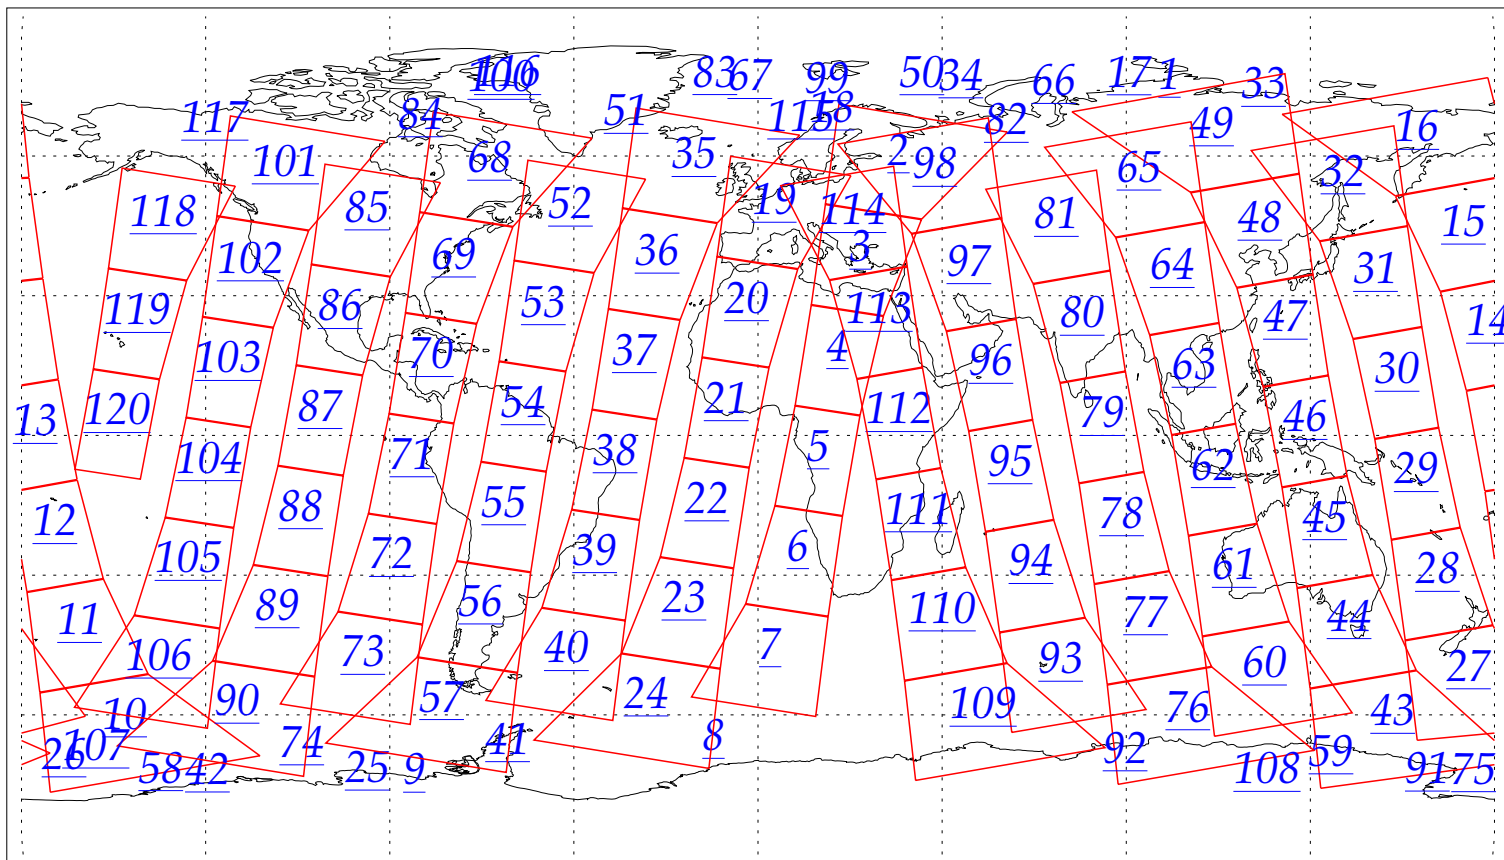

L1B Availability
AMSU Granules: 240
HSB Granules: 240
AIRS Granules: 0

10 Aug 2002
DoY 222
Aqua Day 98
Granules: 1 to 120

Granules: 121 to 240

Legend: AMSU Available, HSB Available, AIRS Available

L1B Availability
AMSU Granules: 240
HSB Granules: 240
AIRS Granules: 0

10 Aug 2002
DoY 222
Aqua Day 98

Ascending Granules

Descending Granules

Legend: AMSU Available, HSB Available, AIRS Available

L1B Availability
 AMSU Granules: 240
 HSB Granules: 240
 AIRS Granules: 0

10 Aug 2002
 DoY 222
 Aqua Day 98

Northern Hemisphere Granules

Southern Hemisphere Granules

Legend: AMSU Available, ~~HSB Available~~, AIRS Available