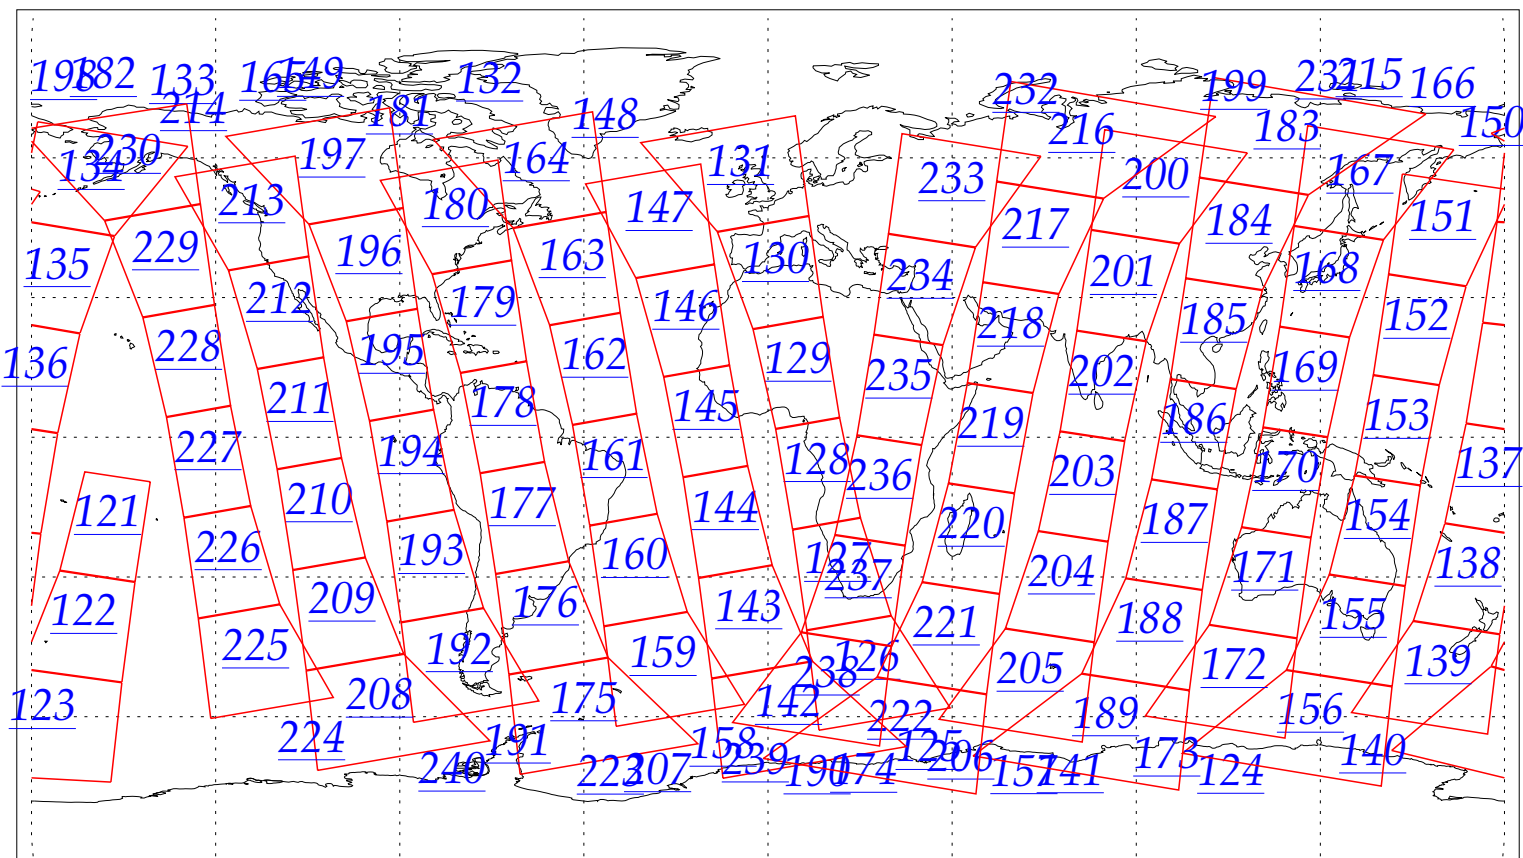

L1B Availability
AMSU Granules: 240
HSB Granules: 240
AIRS Granules: 0

10 Aug 2002
DoY 222
Aqua Day 98
Granules: 1 to 120

Granules: 121 to 240

Legend: AMSU Available, HSB Available, AIRS Available

L1B Availability
AMSU Granules: 240
HSB Granules: 240
AIRS Granules: 0

10 Aug 2002
DoY 222
Aqua Day 98

Ascending Granules

Descending Granules

Legend: AMSU Available, HSB Available, AIRS Available

L1B Availability
 AMSU Granules: 240
 HSB Granules: 240
 AIRS Granules: 0

10 Aug 2002
 DoY 222
 Aqua Day 98