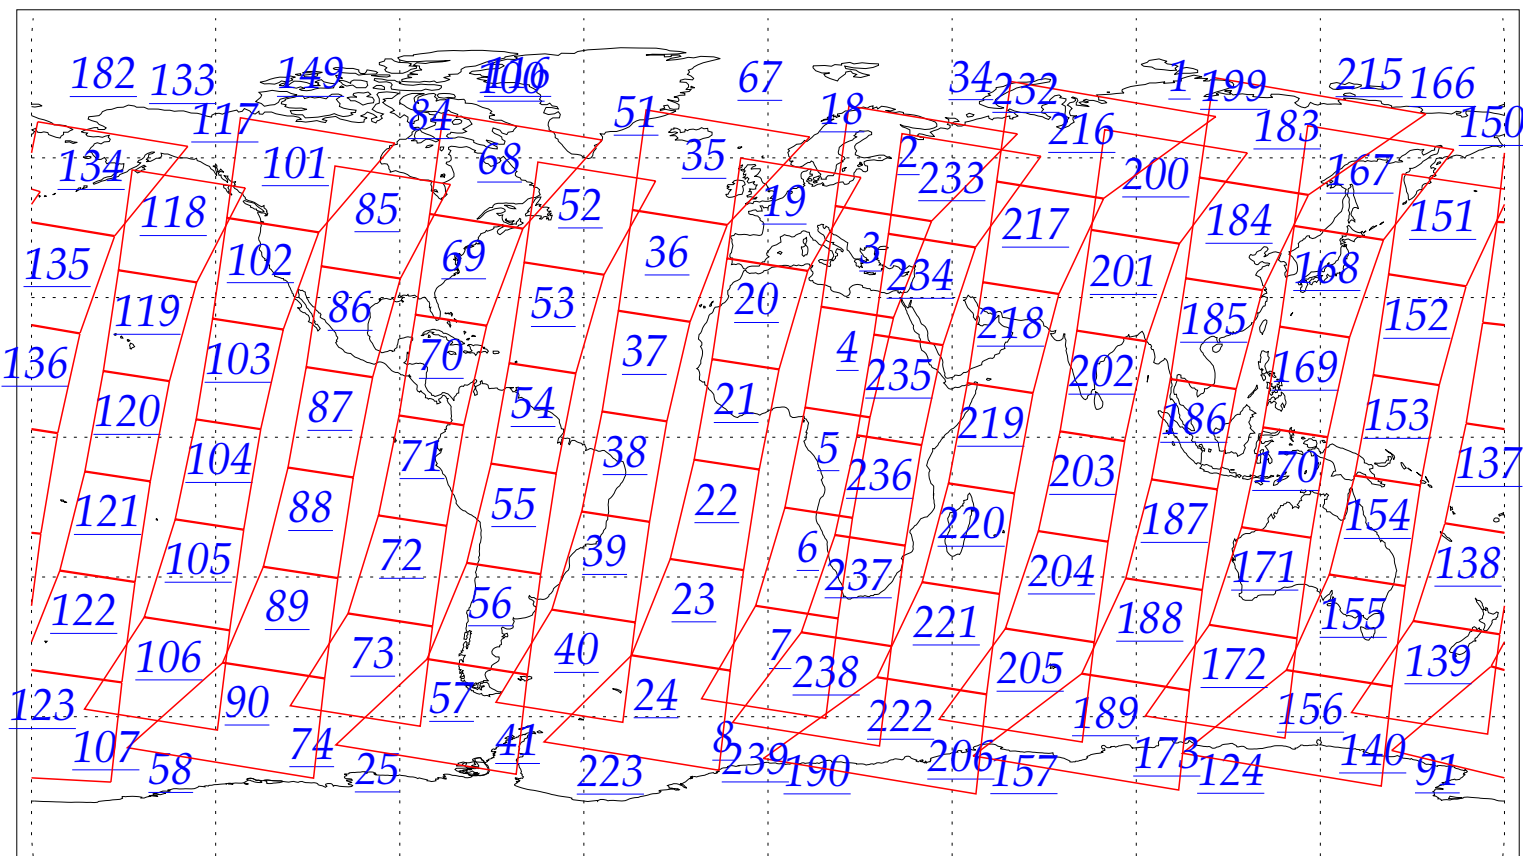

L1B Availability
AMSU Granules: 240
HSB Granules: 240
AIRS Granules: 0

10 Aug 2002
DoY 222
Aqua Day 98
Granules: 1 to 120

Granules: 121 to 240

Legend: AMSU Available, HSB Available, AIRS Available

L1B Availability
AMSU Granules: 240
HSB Granules: 240
AIRS Granules: 0

10 Aug 2002
DoY 222
Aqua Day 98

Ascending Granules

Descending Granules

Legend: AMSU Available, HSB Available, AIRS Available

L1B Availability
 AMSU Granules: 240
 HSB Granules: 240
 AIRS Granules: 0

10 Aug 2002
 DoY 222
 Aqua Day 98