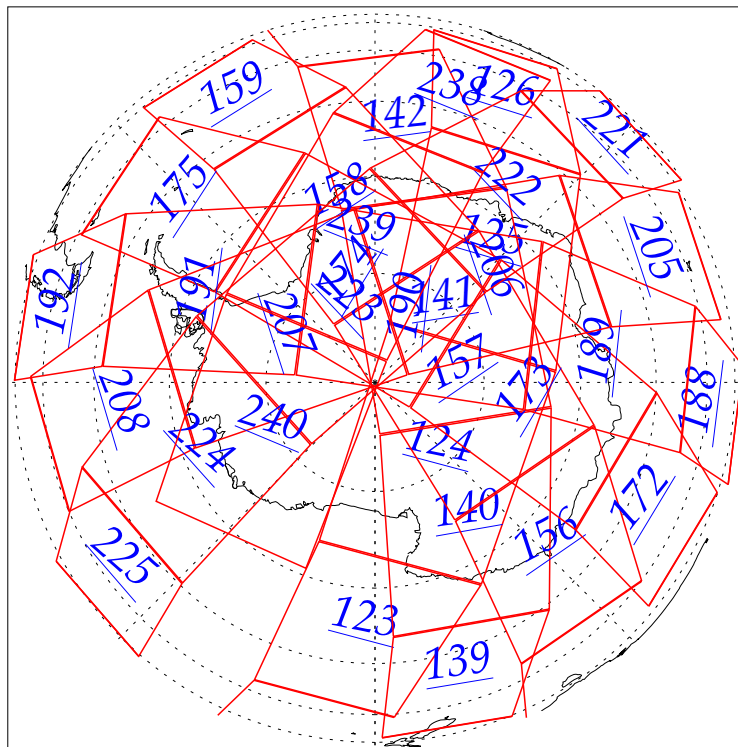

L1B Availability
AMSU Granules: 240
HSB Granules: 240
AIRS Granules: 0

10 Aug 2002
DoY 222
Aqua Day 98
Granules: 1 to 120

Granules: 121 to 240

Legend: AMSU Available, HSB Available, AIRS Available

L1B Availability
AMSU Granules: 240
HSB Granules: 240
AIRS Granules: 0

10 Aug 2002
DoY 222
Aqua Day 98

Ascending Granules

Descending Granules

Legend: AMSU Available, HSB Available, AIRS Available

L1B Availability
 AMSU Granules: 240
 HSB Granules: 240
 AIRS Granules: 0

10 Aug 2002
 DoY 222
 Aqua Day 98

Northern Hemisphere Granules

Southern Hemisphere Granules

Legend: AMSU Available, ~~HSB Available~~, AIRS Available