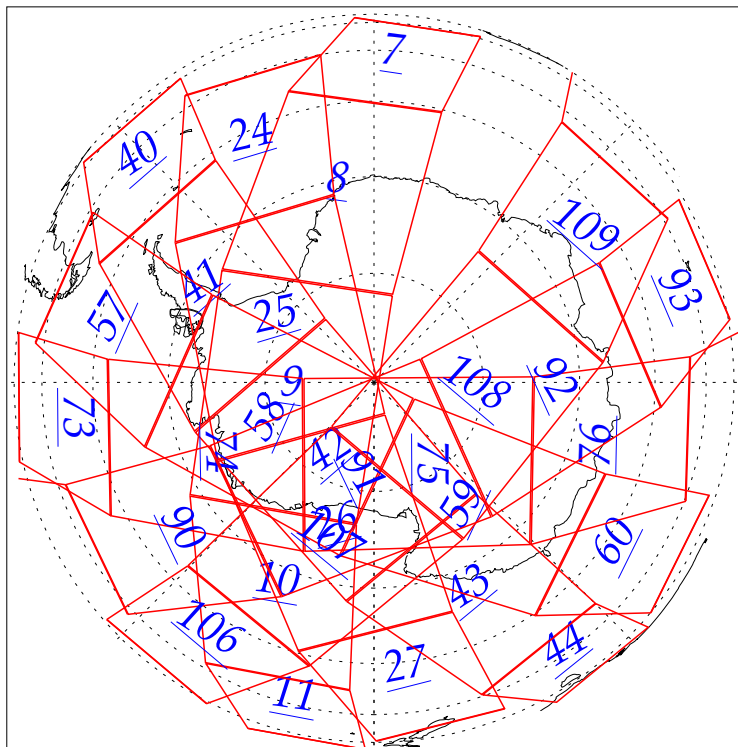

L1B Availability
AMSU Granules: 240
HSB Granules: 240
AIRS Granules: 0

10 Aug 2002
DoY 222
Aqua Day 98
Granules: 1 to 120

Granules: 121 to 240

Legend: AMSU Available, HSB Available, AIRS Available

L1B Availability
AMSU Granules: 240
HSB Granules: 240
AIRS Granules: 0

10 Aug 2002
DoY 222
Aqua Day 98

Ascending Granules

Descending Granules

Legend: AMSU Available, HSB Available, AIRS Available

L1B Availability
 AMSU Granules: 240
 HSB Granules: 240
 AIRS Granules: 0

10 Aug 2002
 DoY 222
 Aqua Day 98

Northern Hemisphere Granules

Southern Hemisphere Granules

Legend: AMSU Available, ~~HSB Available~~, AIRS Available