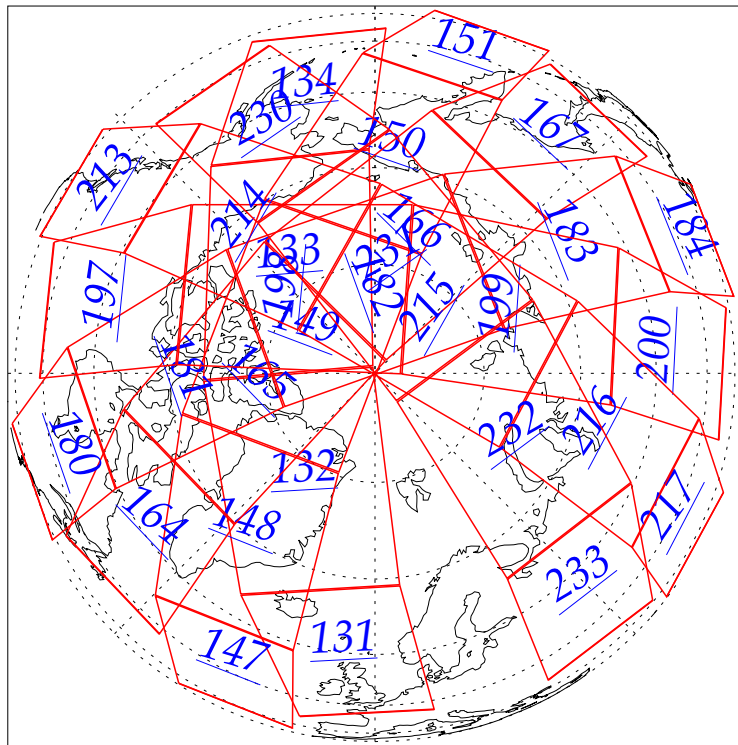

L1B Availability
AMSU Granules: 240
HSB Granules: 240
AIRS Granules: 0

10 Aug 2002
DoY 222
Aqua Day 98
Granules: 1 to 120

Granules: 121 to 240

Legend: AMSU Available, HSB Available, AIRS Available

L1B Availability
AMSU Granules: 240
HSB Granules: 240
AIRS Granules: 0

10 Aug 2002
DoY 222
Aqua Day 98

Ascending Granules

Descending Granules

Legend: AMSU Available, HSB Available, AIRS Available

L1B Availability
 AMSU Granules: 240
 HSB Granules: 240
 AIRS Granules: 0

10 Aug 2002
 DoY 222
 Aqua Day 98

Northern Hemisphere Granules

Southern Hemisphere Granules

Legend: AMSU Available, ~~HSB Available~~, AIRS Available