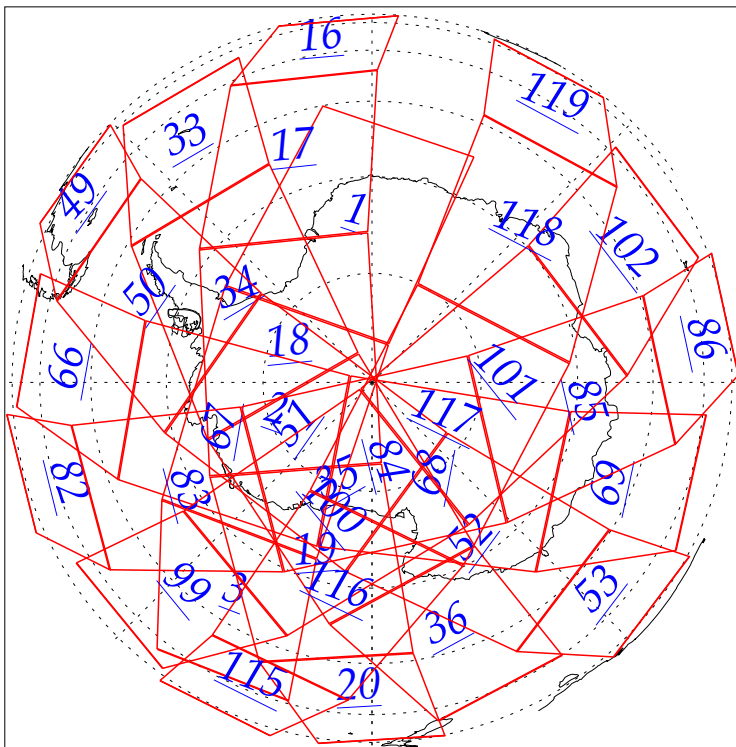

L1B Availability
AMSU Granules: 240
HSB Granules: 240
AIRS Granules: 0

9 Aug 2002
DoY 221
Aqua Day 97

Granules: 1 to 120

Granules: 121 to 240

Legend: AMSU Available, HSB Available, AIRS Available

L1B Availability
AMSU Granules: 240
HSB Granules: 240
AIRS Granules: 0

9 Aug 2002
DoY 221
Aqua Day 97

Ascending Granules

Descending Granules

Legend: AMSU Available, HSB Available, AIRS Available

L1B Availability
 AMSU Granules: 240
 HSB Granules: 240
 AIRS Granules: 0

9 Aug 2002
 DoY 221
 Aqua Day 97

Northern Hemisphere Granules

Southern Hemisphere Granules

Legend: AMSU Available, HSB Available, **AIRS Available**