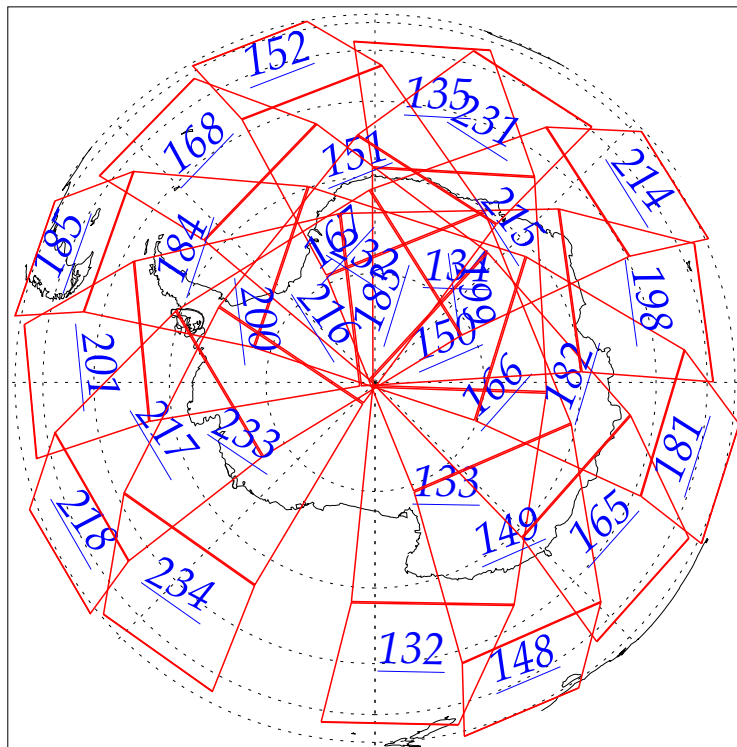

L1B Availability
AMSU Granules: 240
HSB Granules: 240
AIRS Granules: 0

9 Aug 2002
DoY 221
Aqua Day 97

Granules: 1 to 120

Granules: 121 to 240

Legend: AMSU Available, HSB Available, AIRS Available

L1B Availability
AMSU Granules: 240
HSB Granules: 240
AIRS Granules: 0

9 Aug 2002
DoY 221
Aqua Day 97

Ascending Granules

Descending Granules

Legend: AMSU Available, HSB Available, AIRS Available

L1B Availability
 AMSU Granules: 240
 HSB Granules: 240
 AIRS Granules: 0

9 Aug 2002
 DoY 221
 Aqua Day 97

Northern Hemisphere Granules

Southern Hemisphere Granules

Legend: AMSU Available, HSB Available, **AIRS Available**