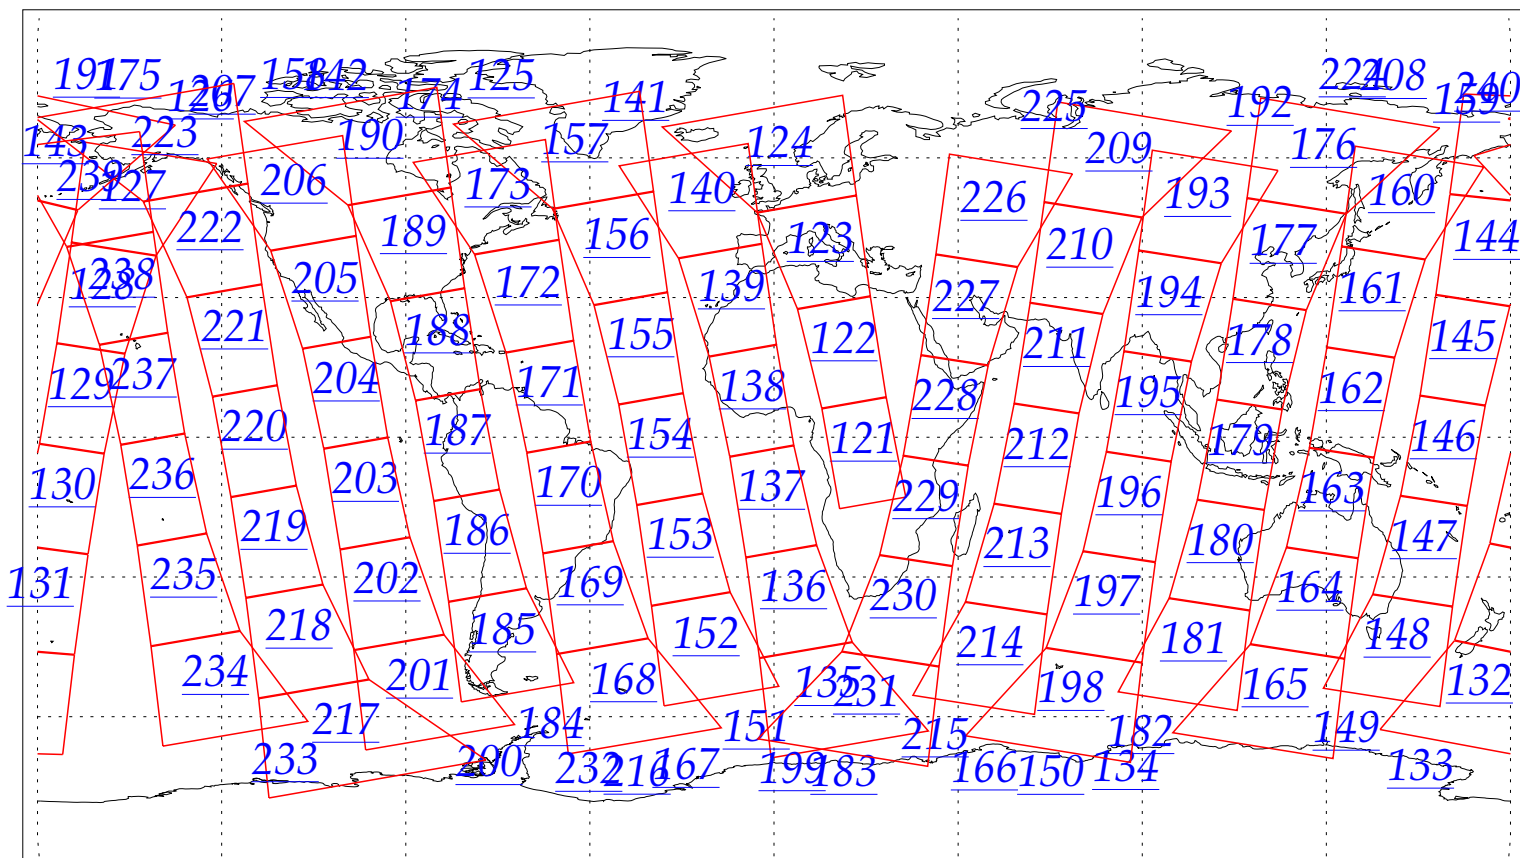

L1B Availability
AMSU Granules: 240
HSB Granules: 240
AIRS Granules: 0

9 Aug 2002
DoY 221
Aqua Day 97

Granules: 1 to 120

Granules: 121 to 240

Legend: AMSU Available, HSB Available, AIRS Available

L1B Availability
AMSU Granules: 240
HSB Granules: 240
AIRS Granules: 0

9 Aug 2002
DoY 221
Aqua Day 97

Ascending Granules

Descending Granules

Legend: AMSU Available, HSB Available, AIRS Available

L1B Availability
 AMSU Granules: 240
 HSB Granules: 240
 AIRS Granules: 0

9 Aug 2002
 DoY 221
 Aqua Day 97

Northern Hemisphere Granules

Southern Hemisphere Granules

Legend: AMSU Available, HSB Available, **AIRS Available**