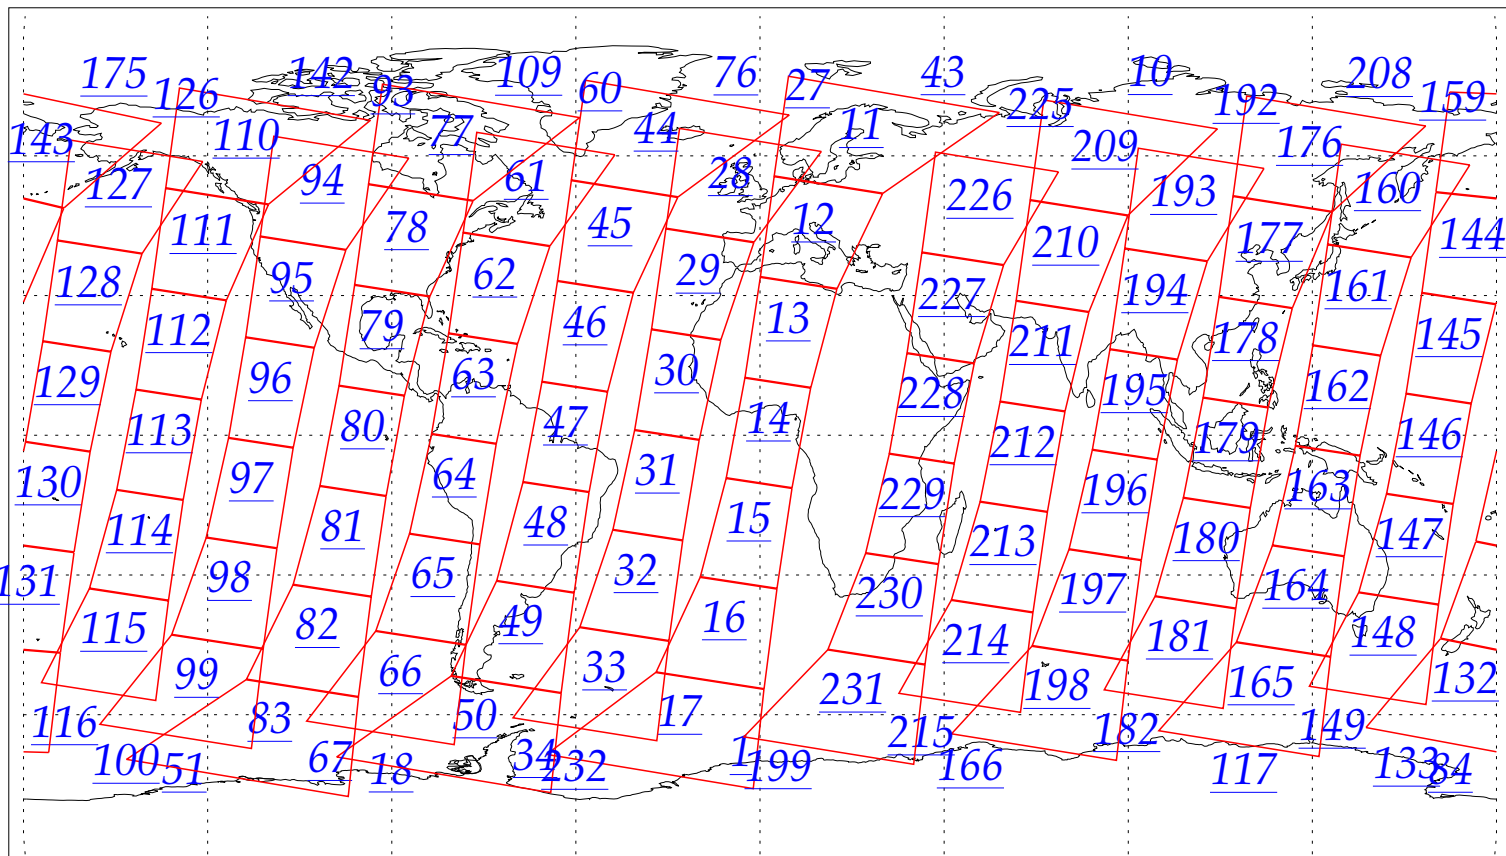

L1B Availability
AMSU Granules: 240
HSB Granules: 240
AIRS Granules: 0

9 Aug 2002
DoY 221
Aqua Day 97

Granules: 1 to 120

Granules: 121 to 240

Legend: AMSU Available, HSB Available, AIRS Available

L1B Availability
AMSU Granules: 240
HSB Granules: 240
AIRS Granules: 0

9 Aug 2002
DoY 221
Aqua Day 97

Ascending Granules

Descending Granules

Legend: AMSU Available, HSB Available, AIRS Available

L1B Availability
 AMSU Granules: 240
 HSB Granules: 240
 AIRS Granules: 0

9 Aug 2002
 DoY 221
 Aqua Day 97

Northern Hemisphere Granules

Southern Hemisphere Granules

Legend: AMSU Available, HSB Available, **AIRS Available**