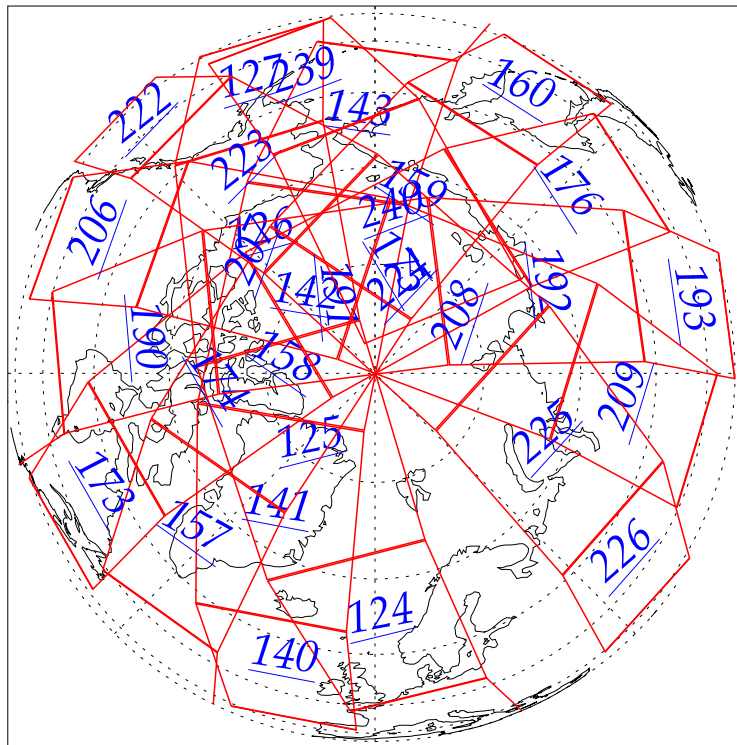

L1B Availability
AMSU Granules: 240
HSB Granules: 240
AIRS Granules: 0

9 Aug 2002
DoY 221
Aqua Day 97

Granules: 1 to 120

Granules: 121 to 240

Legend: AMSU Available, HSB Available, AIRS Available

L1B Availability
AMSU Granules: 240
HSB Granules: 240
AIRS Granules: 0

9 Aug 2002
DoY 221
Aqua Day 97

Ascending Granules

Descending Granules

Legend: AMSU Available, HSB Available, AIRS Available

L1B Availability
 AMSU Granules: 240
 HSB Granules: 240
 AIRS Granules: 0

9 Aug 2002
 DoY 221
 Aqua Day 97

Northern Hemisphere Granules

Southern Hemisphere Granules

Legend: AMSU Available, HSB Available, **AIRS Available**