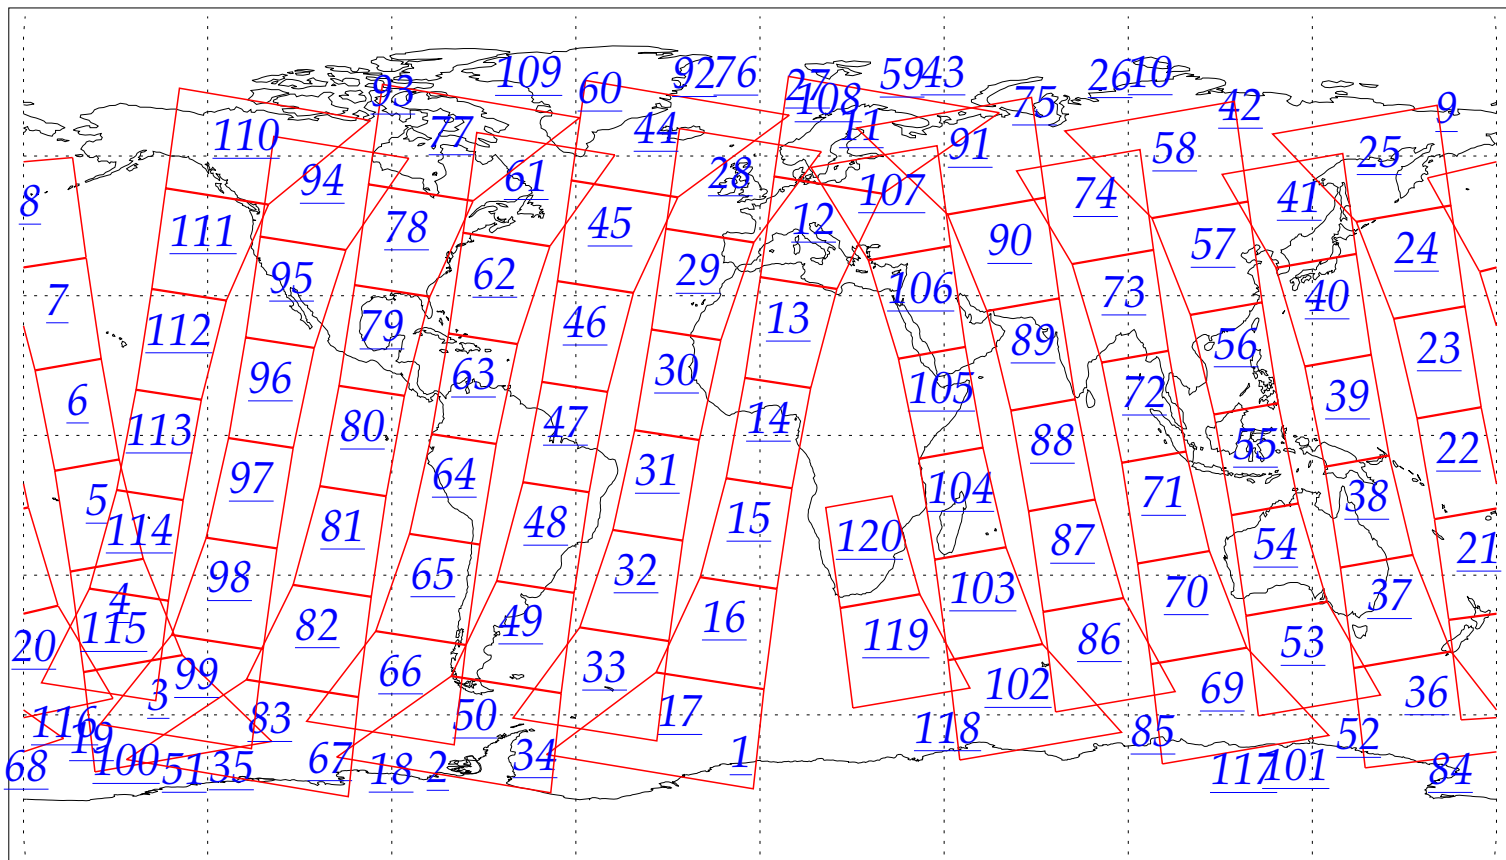

L1B Availability
AMSU Granules: 240
HSB Granules: 240
AIRS Granules: 0

9 Aug 2002
DoY 221
Aqua Day 97

Granules: 1 to 120

Granules: 121 to 240

Legend: AMSU Available, HSB Available, AIRS Available

L1B Availability
AMSU Granules: 240
HSB Granules: 240
AIRS Granules: 0

9 Aug 2002
DoY 221
Aqua Day 97

Ascending Granules

Descending Granules

Legend: AMSU Available, HSB Available, AIRS Available

L1B Availability
 AMSU Granules: 240
 HSB Granules: 240
 AIRS Granules: 0

9 Aug 2002
 DoY 221
 Aqua Day 97

Northern Hemisphere Granules

Southern Hemisphere Granules

Legend: AMSU Available, HSB Available, **AIRS Available**