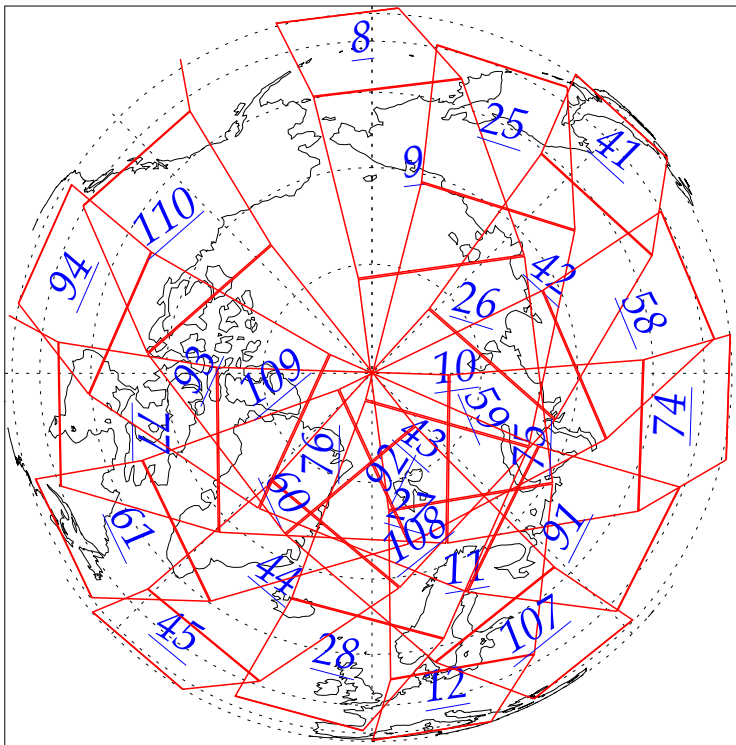

L1B Availability
AMSU Granules: 240
HSB Granules: 240
AIRS Granules: 0

9 Aug 2002
DoY 221
Aqua Day 97

Granules: 1 to 120

Granules: 121 to 240

Legend: AMSU Available, HSB Available, AIRS Available

L1B Availability
AMSU Granules: 240
HSB Granules: 240
AIRS Granules: 0

9 Aug 2002
DoY 221
Aqua Day 97

Ascending Granules

Descending Granules

Legend: AMSU Available, HSB Available, AIRS Available

L1B Availability
 AMSU Granules: 240
 HSB Granules: 240
 AIRS Granules: 0

9 Aug 2002
 DoY 221
 Aqua Day 97

Northern Hemisphere Granules

Southern Hemisphere Granules

Legend: AMSU Available, HSB Available, **AIRS Available**