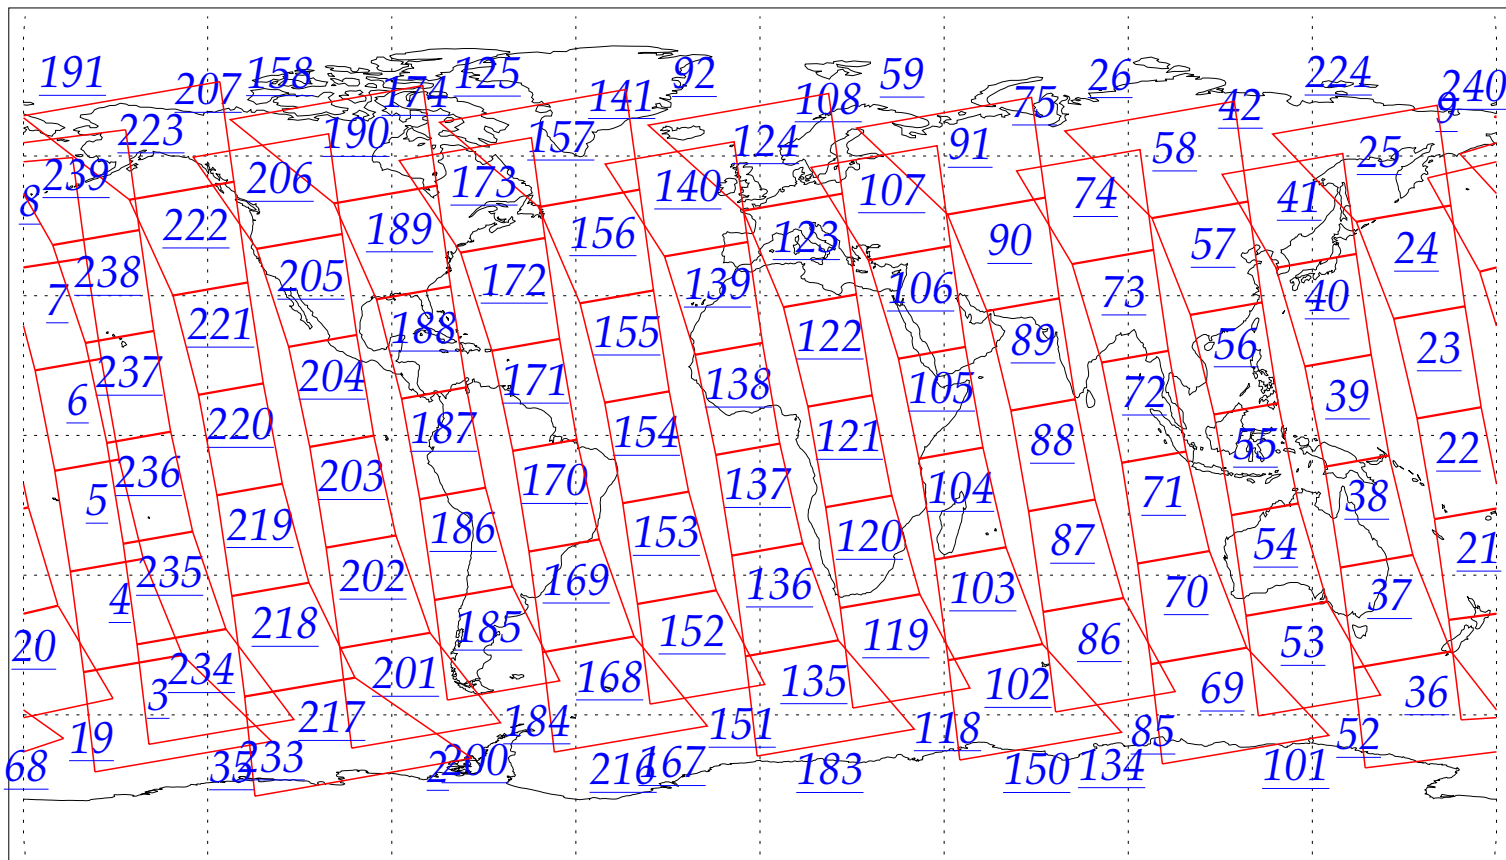

L1B Availability
AMSU Granules: 240
HSB Granules: 240
AIRS Granules: 0

9 Aug 2002
DoY 221
Aqua Day 97

Granules: 1 to 120

Granules: 121 to 240

Legend: AMSU Available, HSB Available, AIRS Available

L1B Availability
AMSU Granules: 240
HSB Granules: 240
AIRS Granules: 0

9 Aug 2002
DoY 221
Aqua Day 97

Ascending Granules

Descending Granules

Legend: AMSU Available, HSB Available, AIRS Available

L1B Availability
 AMSU Granules: 240
 HSB Granules: 240
 AIRS Granules: 0

9 Aug 2002
 DoY 221
 Aqua Day 97

Northern Hemisphere Granules

Southern Hemisphere Granules

Legend: AMSU Available, HSB Available, **AIRS Available**