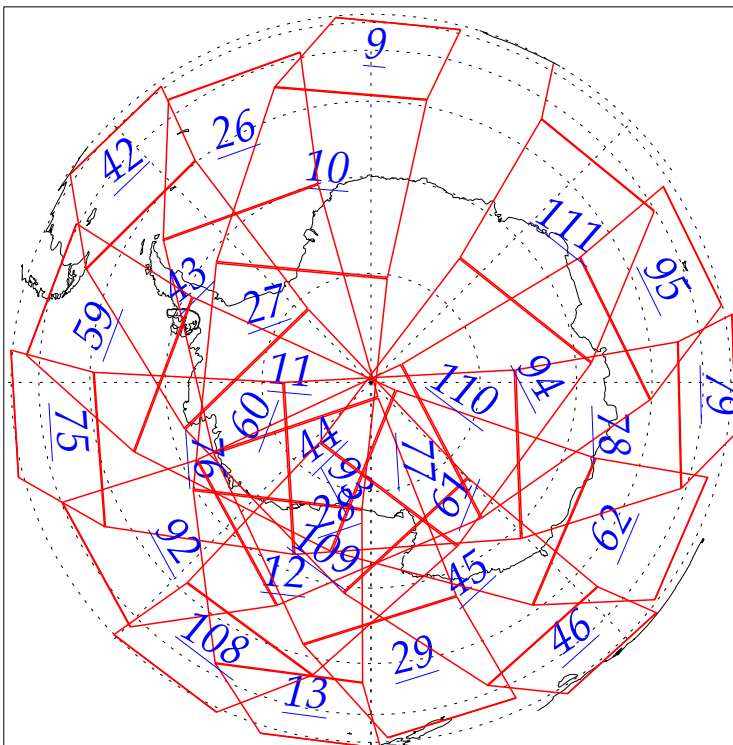

L1B Availability  
AMSU Granules: 240  
HSB Granules: 240  
AIRS Granules: 0

8 Aug 2002  
DoY 220  
Aqua Day 96  
Granules: 1 to 120

Granules: 121 to 240

Legend: AMSU Available, HSB Available, AIRS Available

L1B Availability  
AMSU Granules: 240  
HSB Granules: 240  
AIRS Granules: 0

8 Aug 2002  
DoY 220  
Aqua Day 96

Ascending Granules

Descending Granules

Legend: AMSU Available, HSB Available, AIRS Available

L1B Availability  
 AMSU Granules: 240  
 HSB Granules: 240  
 AIRS Granules: 0

8 Aug 2002  
 DoY 220  
 Aqua Day 96

Northern Hemisphere Granules

Southern Hemisphere Granules

Legend: AMSU Available, HSB Available, AIRS Available