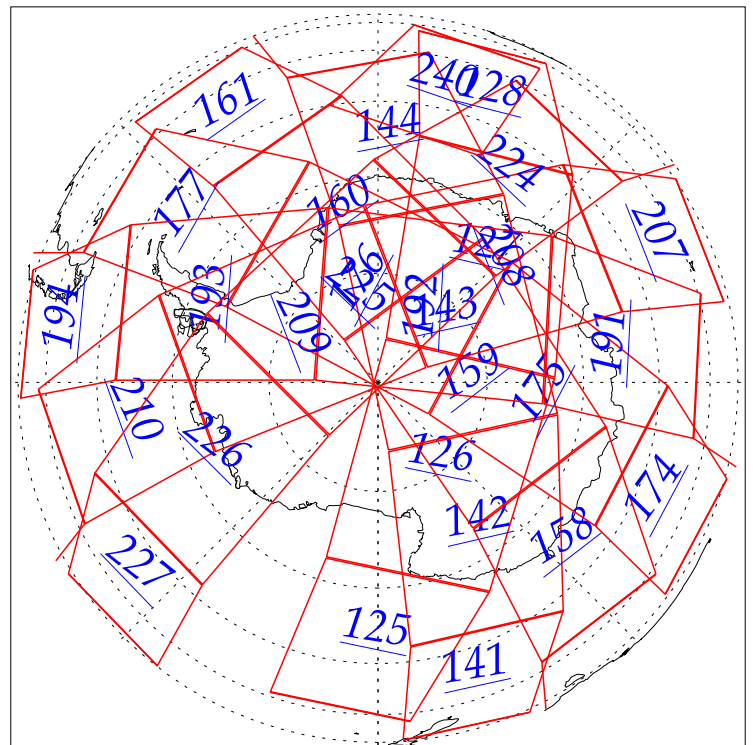

L1B Availability  
AMSU Granules: 240  
HSB Granules: 240  
AIRS Granules: 0

8 Aug 2002  
DoY 220  
Aqua Day 96  
Granules: 1 to 120

Granules: 121 to 240

Legend: AMSU Available, HSB Available, AIRS Available

L1B Availability  
AMSU Granules: 240  
HSB Granules: 240  
AIRS Granules: 0

8 Aug 2002  
DoY 220  
Aqua Day 96

Ascending Granules

Descending Granules

Legend: AMSU Available, HSB Available, AIRS Available

L1B Availability  
 AMSU Granules: 240  
 HSB Granules: 240  
 AIRS Granules: 0

8 Aug 2002  
 DoY 220  
 Aqua Day 96

Northern Hemisphere Granules

Southern Hemisphere Granules

Legend: AMSU Available, HSB Available, AIRS Available