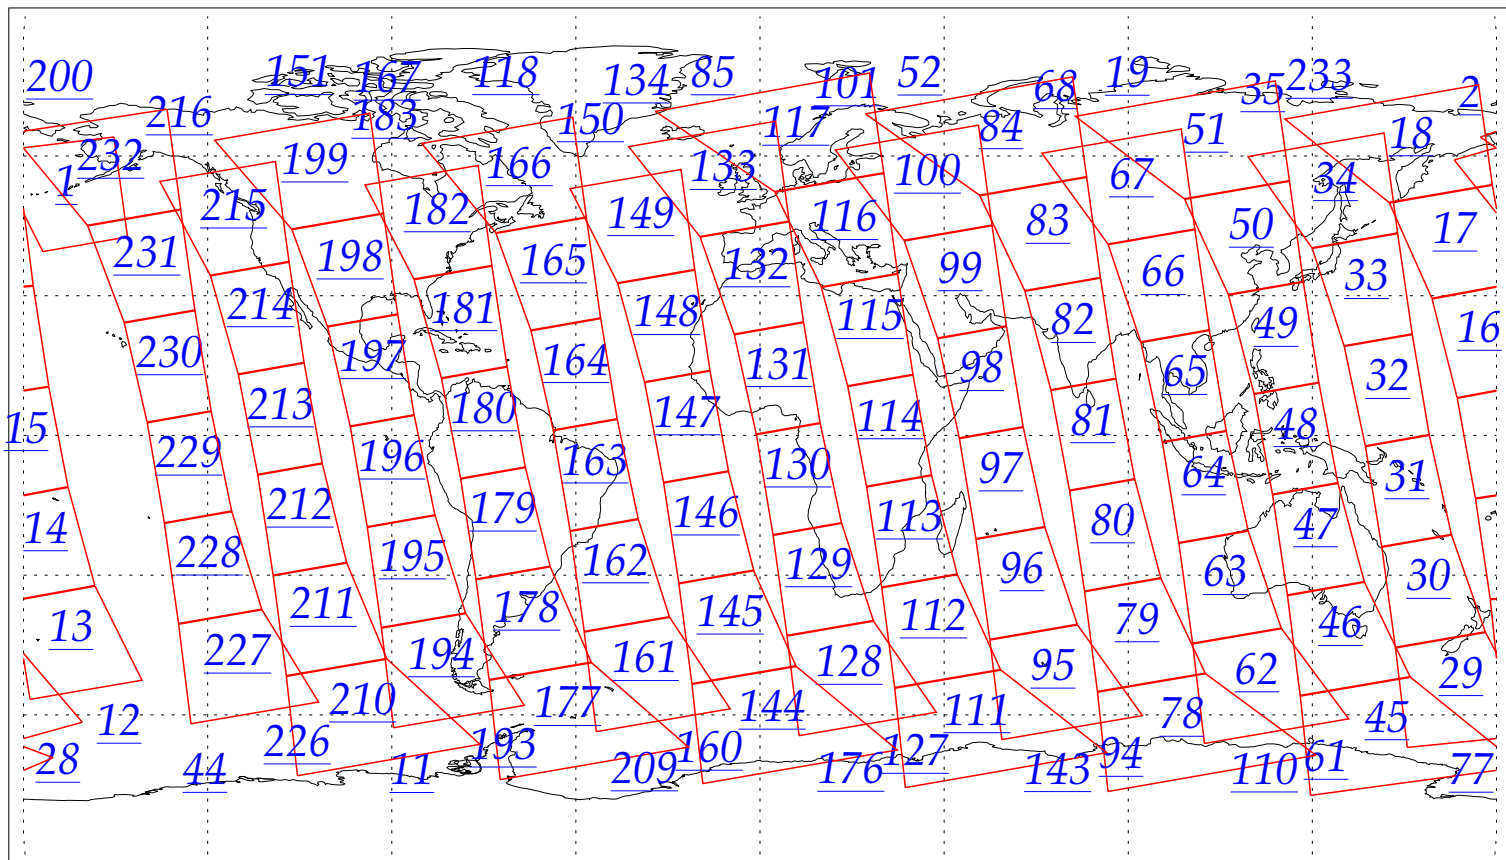

L1B Availability  
AMSU Granules: 240  
HSB Granules: 240  
AIRS Granules: 0

8 Aug 2002  
DoY 220  
Aqua Day 96  
Granules: 1 to 120

Granules: 121 to 240

Legend: AMSU Available, HSB Available, AIRS Available

L1B Availability  
AMSU Granules: 240  
HSB Granules: 240  
AIRS Granules: 0

8 Aug 2002  
DoY 220  
Aqua Day 96

Ascending Granules

Descending Granules

Legend: AMSU Available, HSB Available, AIRS Available

L1B Availability  
 AMSU Granules: 240  
 HSB Granules: 240  
 AIRS Granules: 0

8 Aug 2002  
 DoY 220  
 Aqua Day 96

Northern Hemisphere Granules

Southern Hemisphere Granules

Legend: AMSU Available, HSB Available, AIRS Available