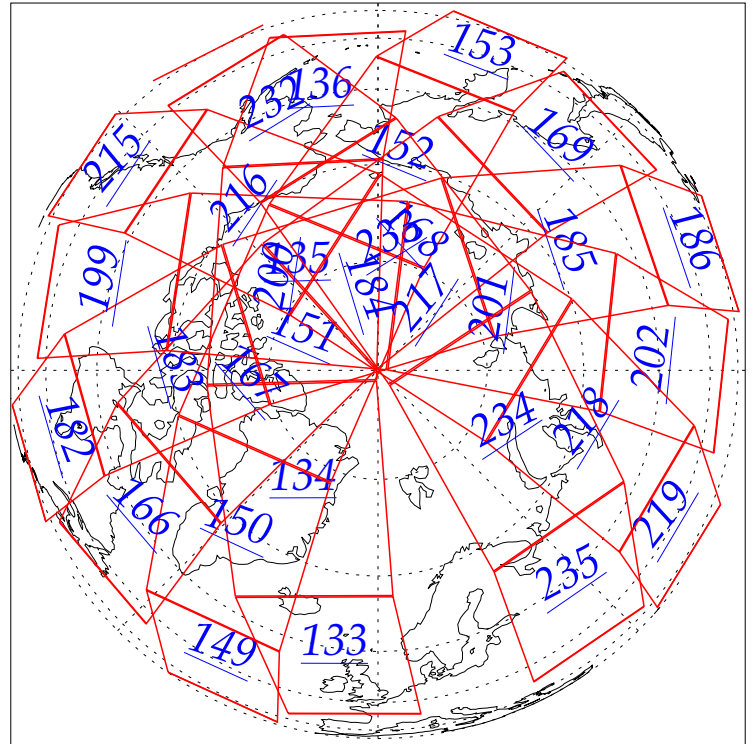

L1B Availability  
AMSU Granules: 240  
HSB Granules: 240  
AIRS Granules: 0

8 Aug 2002  
DoY 220  
Aqua Day 96  
Granules: 1 to 120

Granules: 121 to 240

Legend: AMSU Available, HSB Available, AIRS Available

L1B Availability  
AMSU Granules: 240  
HSB Granules: 240  
AIRS Granules: 0

8 Aug 2002  
DoY 220  
Aqua Day 96

Ascending Granules

Descending Granules

Legend: AMSU Available, HSB Available, AIRS Available

L1B Availability  
 AMSU Granules: 240  
 HSB Granules: 240  
 AIRS Granules: 0

8 Aug 2002  
 DoY 220  
 Aqua Day 96

Northern Hemisphere Granules

Southern Hemisphere Granules

Legend: AMSU Available, HSB Available, AIRS Available