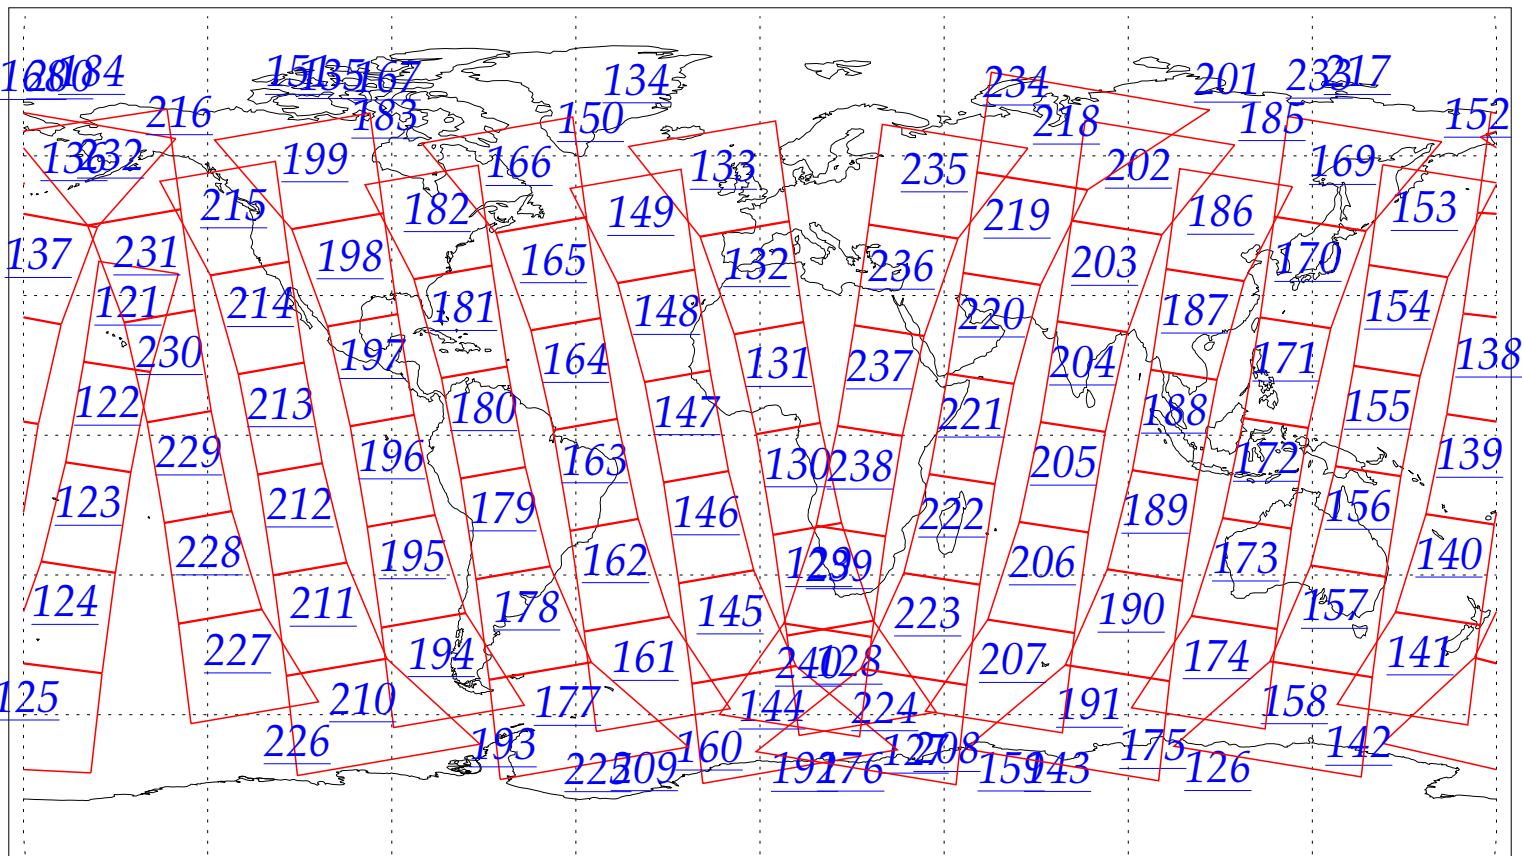

L1B Availability  
AMSU Granules: 240  
HSB Granules: 240  
AIRS Granules: 0

8 Aug 2002  
DoY 220  
Aqua Day 96  
Granules: 1 to 120

Granules: 121 to 240

Legend: AMSU Available, HSB Available, AIRS Available

L1B Availability  
AMSU Granules: 240  
HSB Granules: 240  
AIRS Granules: 0

8 Aug 2002  
DoY 220  
Aqua Day 96

Ascending Granules

Descending Granules

Legend: AMSU Available, HSB Available, AIRS Available

L1B Availability  
 AMSU Granules: 240  
 HSB Granules: 240  
 AIRS Granules: 0

8 Aug 2002  
 DoY 220  
 Aqua Day 96

Northern Hemisphere Granules

Southern Hemisphere Granules

Legend: AMSU Available, HSB Available, AIRS Available