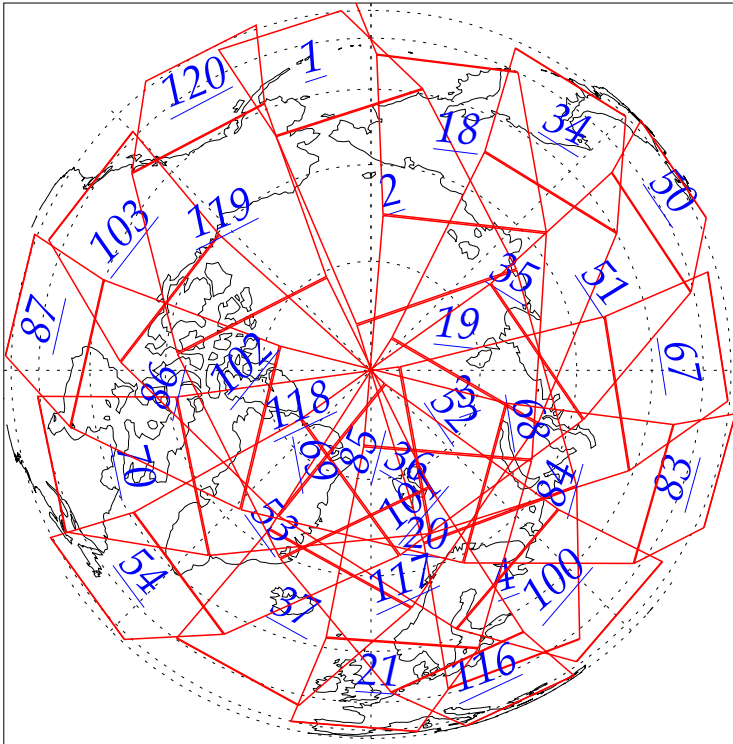

L1B Availability  
AMSU Granules: 240  
HSB Granules: 240  
AIRS Granules: 0

8 Aug 2002  
DoY 220  
Aqua Day 96  
Granules: 1 to 120

Granules: 121 to 240

Legend: AMSU Available, HSB Available, AIRS Available

L1B Availability  
AMSU Granules: 240  
HSB Granules: 240  
AIRS Granules: 0

8 Aug 2002  
DoY 220  
Aqua Day 96

Ascending Granules

Descending Granules

Legend: AMSU Available, HSB Available, AIRS Available

L1B Availability  
 AMSU Granules: 240  
 HSB Granules: 240  
 AIRS Granules: 0

8 Aug 2002  
 DoY 220  
 Aqua Day 96

Northern Hemisphere Granules

Southern Hemisphere Granules

Legend: AMSU Available, HSB Available, AIRS Available