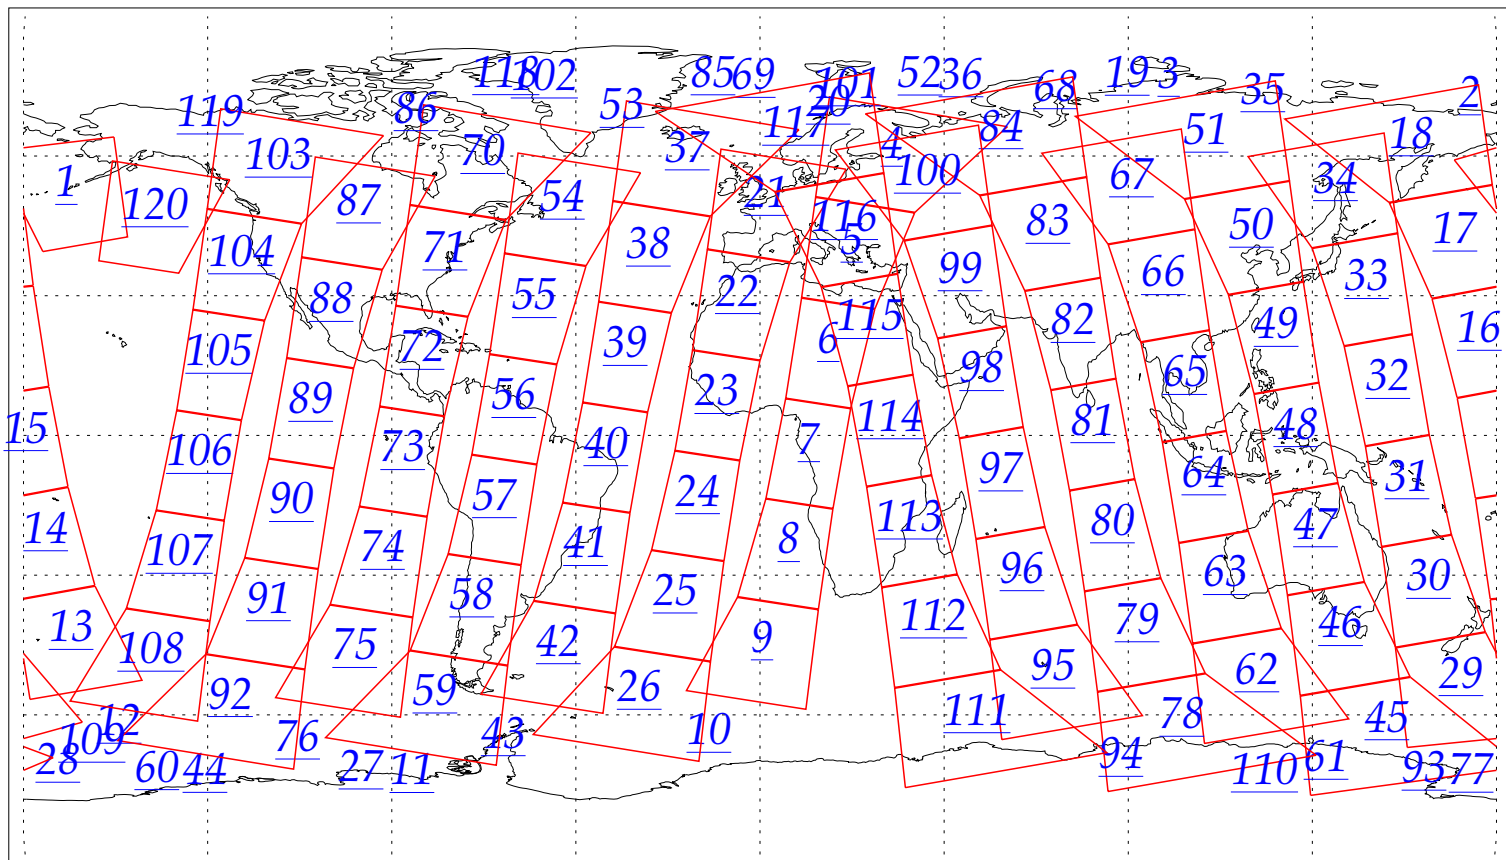

L1B Availability  
AMSU Granules: 240  
HSB Granules: 240  
AIRS Granules: 0

8 Aug 2002  
DoY 220  
Aqua Day 96  
Granules: 1 to 120

Granules: 121 to 240

Legend: AMSU Available, HSB Available, AIRS Available

L1B Availability  
AMSU Granules: 240  
HSB Granules: 240  
AIRS Granules: 0

8 Aug 2002  
DoY 220  
Aqua Day 96

Ascending Granules

Descending Granules

Legend: AMSU Available, HSB Available, AIRS Available

L1B Availability  
 AMSU Granules: 240  
 HSB Granules: 240  
 AIRS Granules: 0

8 Aug 2002  
 DoY 220  
 Aqua Day 96

Northern Hemisphere Granules

Southern Hemisphere Granules

Legend: AMSU Available, HSB Available, AIRS Available