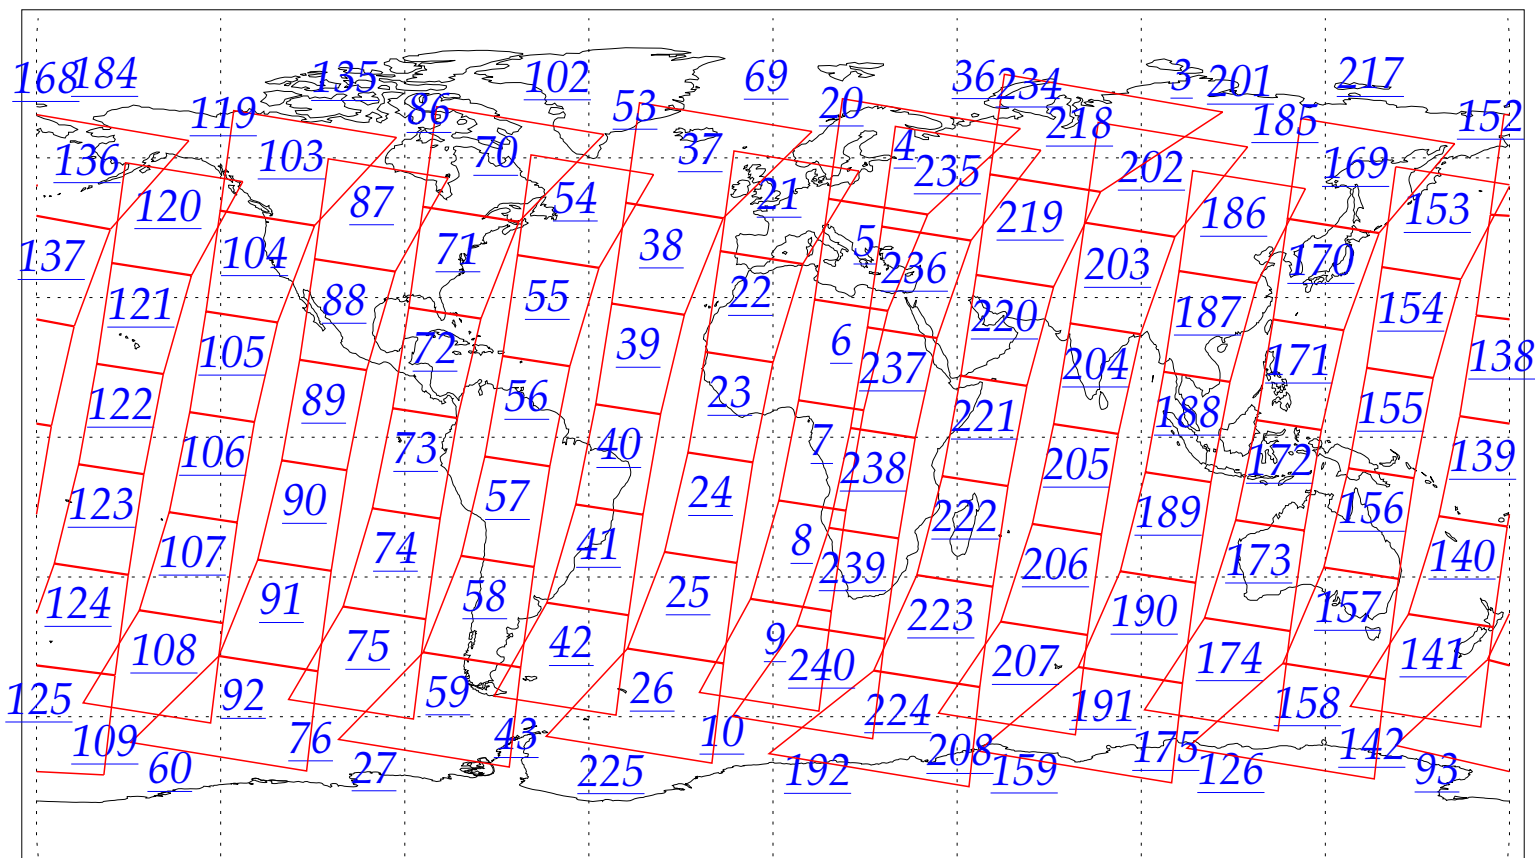

L1B Availability  
AMSU Granules: 240  
HSB Granules: 240  
AIRS Granules: 0

8 Aug 2002  
DoY 220  
Aqua Day 96  
Granules: 1 to 120

Granules: 121 to 240

Legend: AMSU Available, HSB Available, AIRS Available

L1B Availability  
AMSU Granules: 240  
HSB Granules: 240  
AIRS Granules: 0

8 Aug 2002  
DoY 220  
Aqua Day 96

Ascending Granules

Descending Granules

Legend: AMSU Available, HSB Available, AIRS Available