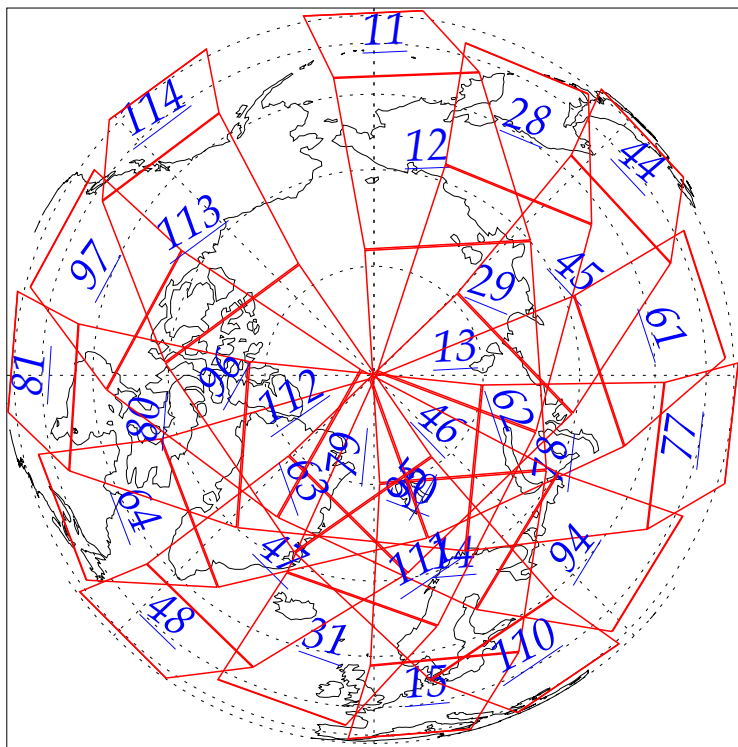

L1B Availability
AMSU Granules: 201
HSB Granules: 202
AIRS Granules: 0

29 Jul 2002
DoY 210
Aqua Day 86
Granules: 1 to 120

Granules: 121 to 240

Legend: AMSU Available, HSB Available, AIRS Available

L1B Availability
AMSU Granules: 201
HSB Granules: 202
AIRS Granules: 0

29 Jul 2002
DoY 210
Aqua Day 86

Ascending Granules

Descending Granules

Legend: AMSU Available, HSB Available, AIRS Available

L1B Availability
 AMSU Granules: 201
 HSB Granules: 202
 AIRS Granules: 0

29 Jul 2002
 DoY 210
 Aqua Day 86

Northern Hemisphere Granules

Southern Hemisphere Granules

Legend: AMSU Available, HSB Available, **AIRS Available**