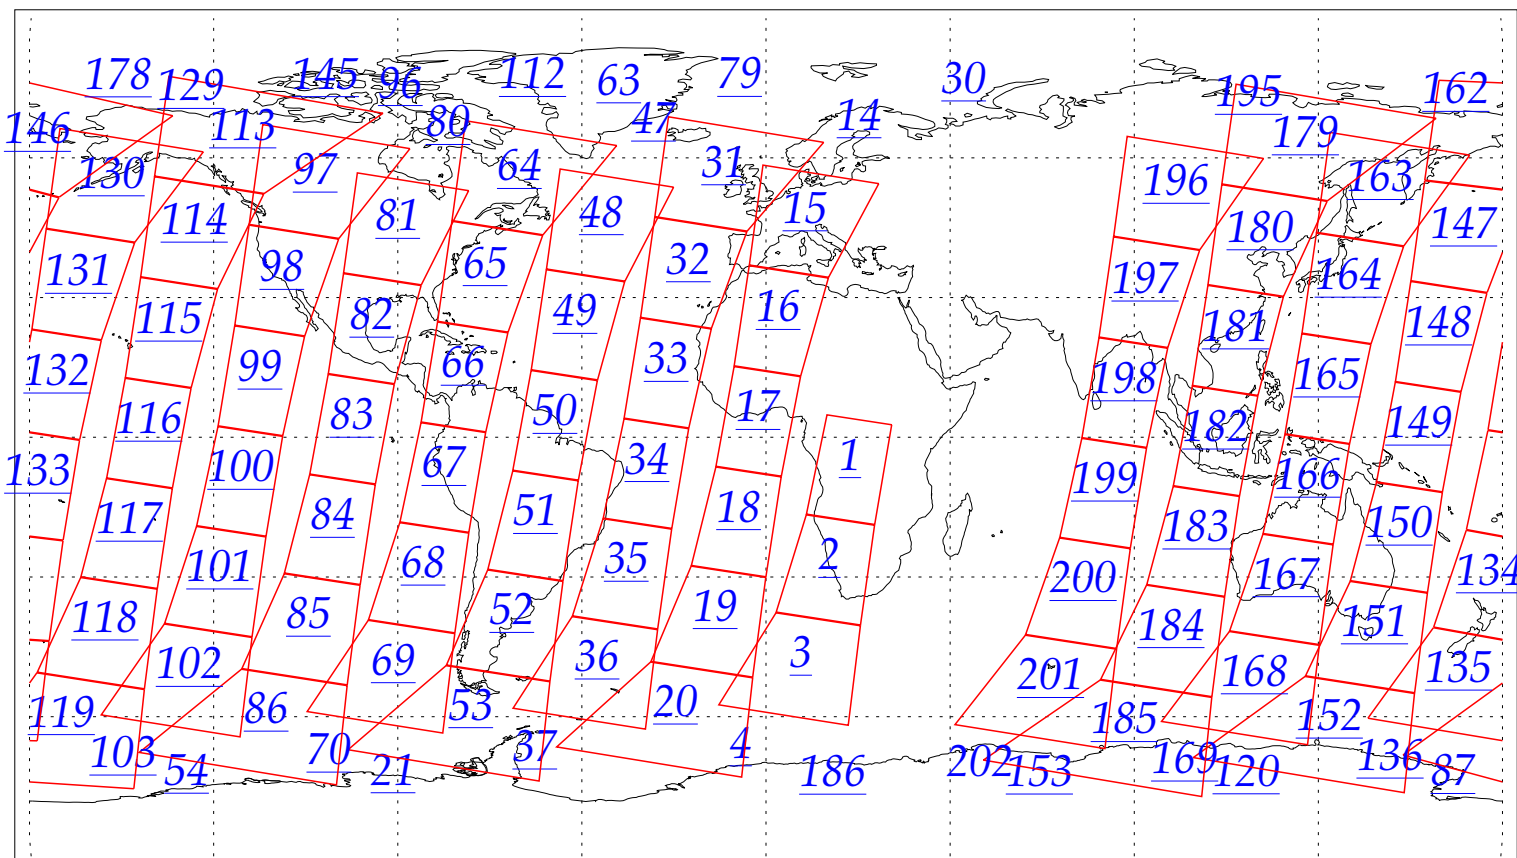

L1B Availability
AMSU Granules: 201
HSB Granules: 202
AIRS Granules: 0

29 Jul 2002
DoY 210
Aqua Day 86
Granules: 1 to 120

Granules: 121 to 240

Legend: AMSU Available, HSB Available, AIRS Available

L1B Availability
AMSU Granules: 201
HSB Granules: 202
AIRS Granules: 0

29 Jul 2002
DoY 210
Aqua Day 86

Ascending Granules

Descending Granules

Legend: AMSU Available, HSB Available, AIRS Available

L1B Availability
 AMSU Granules: 201
 HSB Granules: 202
 AIRS Granules: 0

29 Jul 2002
 DoY 210
 Aqua Day 86

Northern Hemisphere Granules

Southern Hemisphere Granules

Legend: AMSU Available, HSB Available, **AIRS Available**