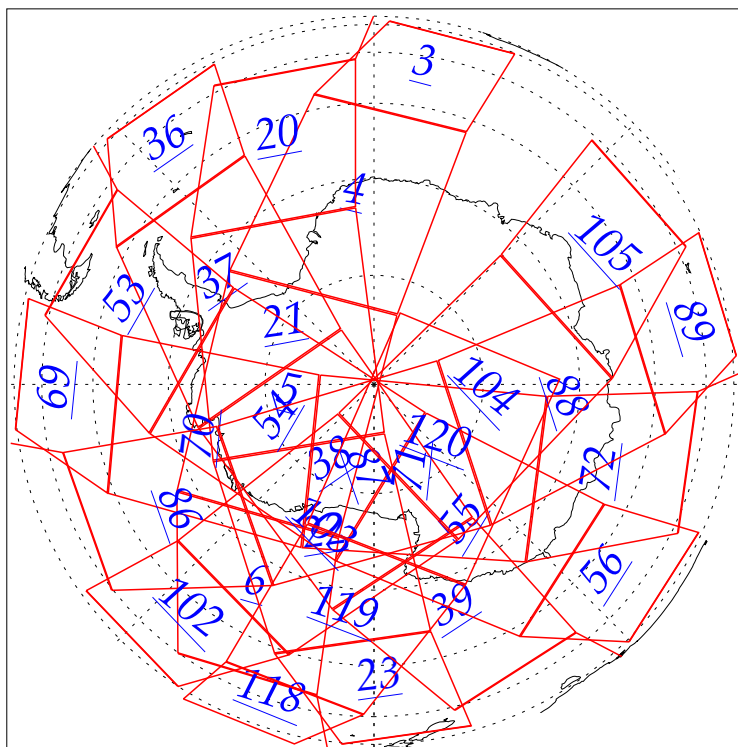

L1B Availability
AMSU Granules: 201
HSB Granules: 202
AIRS Granules: 0

29 Jul 2002
DoY 210
Aqua Day 86
Granules: 1 to 120

Granules: 121 to 240

Legend: AMSU Available, HSB Available, AIRS Available

L1B Availability
AMSU Granules: 201
HSB Granules: 202
AIRS Granules: 0

29 Jul 2002
DoY 210
Aqua Day 86

Ascending Granules

Descending Granules

Legend: AMSU Available, HSB Available, AIRS Available

L1B Availability
 AMSU Granules: 201
 HSB Granules: 202
 AIRS Granules: 0

29 Jul 2002
 DoY 210
 Aqua Day 86

Northern Hemisphere Granules

Southern Hemisphere Granules

Legend: AMSU Available, HSB Available, **AIRS Available**