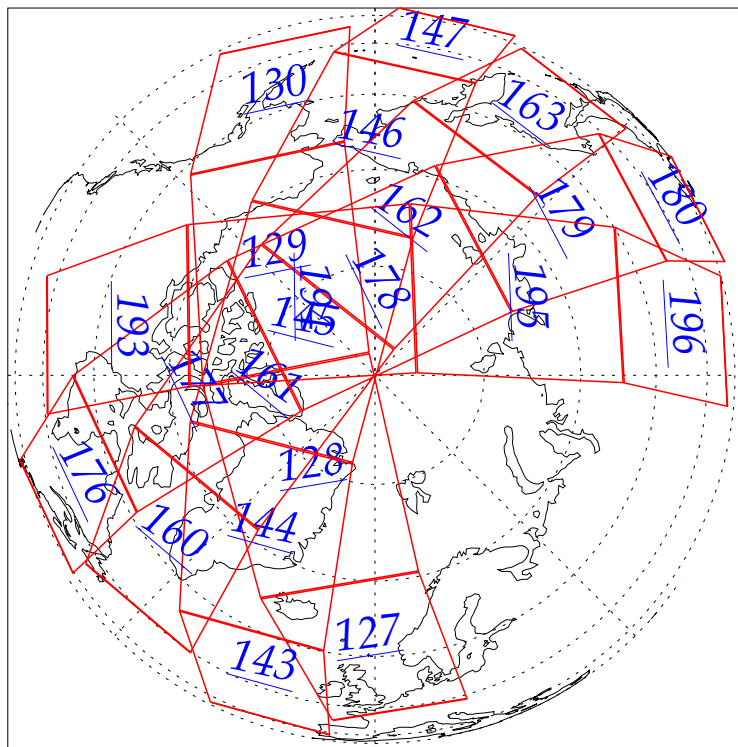

L1B Availability
AMSU Granules: 201
HSB Granules: 202
AIRS Granules: 0

29 Jul 2002
DoY 210
Aqua Day 86
Granules: 1 to 120

Granules: 121 to 240

Legend: AMSU Available, HSB Available, AIRS Available

L1B Availability
AMSU Granules: 201
HSB Granules: 202
AIRS Granules: 0

29 Jul 2002
DoY 210
Aqua Day 86

Ascending Granules

Descending Granules

Legend: AMSU Available, HSB Available, AIRS Available

L1B Availability
 AMSU Granules: 201
 HSB Granules: 202
 AIRS Granules: 0

29 Jul 2002
 DoY 210
 Aqua Day 86

Northern Hemisphere Granules

Southern Hemisphere Granules

Legend: AMSU Available, HSB Available, **AIRS Available**