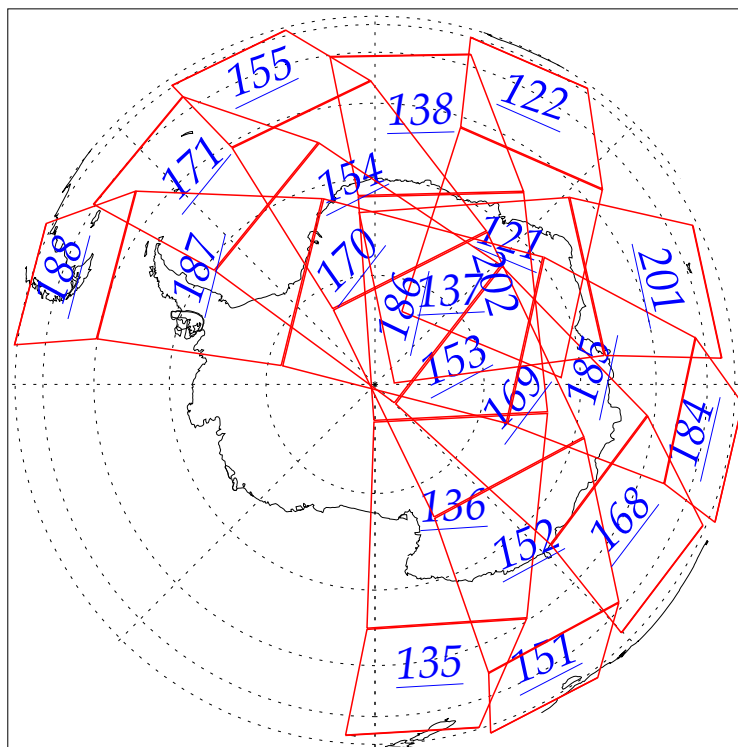

L1B Availability
AMSU Granules: 201
HSB Granules: 202
AIRS Granules: 0

29 Jul 2002
DoY 210
Aqua Day 86
Granules: 1 to 120

Granules: 121 to 240

Legend: AMSU Available, HSB Available, AIRS Available

L1B Availability
AMSU Granules: 201
HSB Granules: 202
AIRS Granules: 0

29 Jul 2002
DoY 210
Aqua Day 86

Ascending Granules

Descending Granules

Legend: AMSU Available, HSB Available, AIRS Available

L1B Availability
 AMSU Granules: 201
 HSB Granules: 202
 AIRS Granules: 0

29 Jul 2002
 DoY 210
 Aqua Day 86

Northern Hemisphere Granules

Southern Hemisphere Granules

Legend: AMSU Available, HSB Available, **AIRS Available**