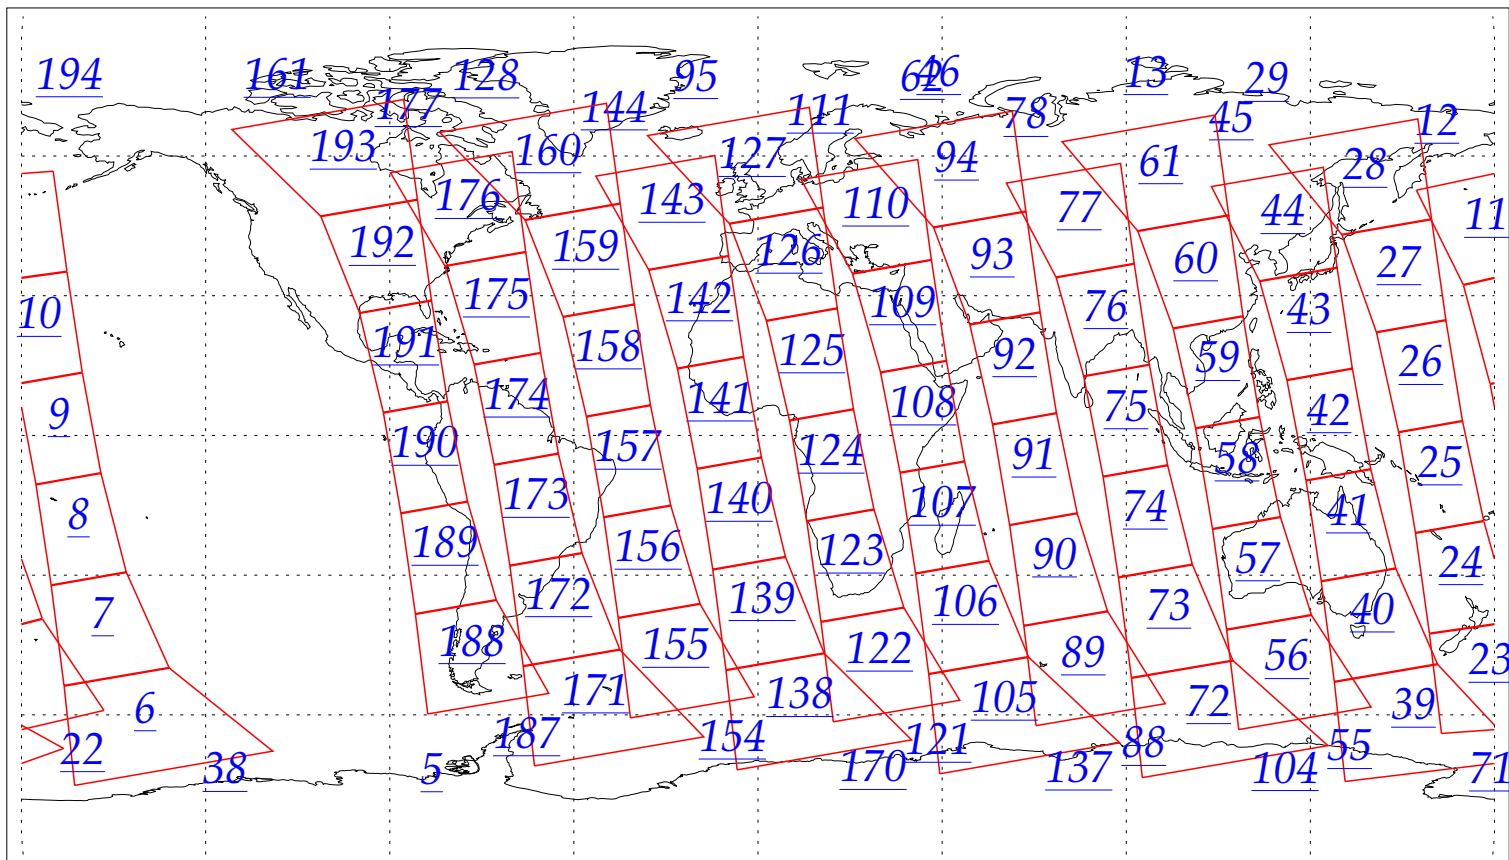

L1B Availability
AMSU Granules: 201
HSB Granules: 202
AIRS Granules: 0

29 Jul 2002
DoY 210
Aqua Day 86
Granules: 1 to 120

Granules: 121 to 240

Legend: AMSU Available, HSB Available, AIRS Available

L1B Availability
AMSU Granules: 201
HSB Granules: 202
AIRS Granules: 0

29 Jul 2002
DoY 210
Aqua Day 86

Ascending Granules

Descending Granules

Legend: AMSU Available, HSB Available, AIRS Available

L1B Availability
 AMSU Granules: 201
 HSB Granules: 202
 AIRS Granules: 0

29 Jul 2002
 DoY 210
 Aqua Day 86

Northern Hemisphere Granules

Southern Hemisphere Granules

Legend: AMSU Available, HSB Available, **AIRS Available**