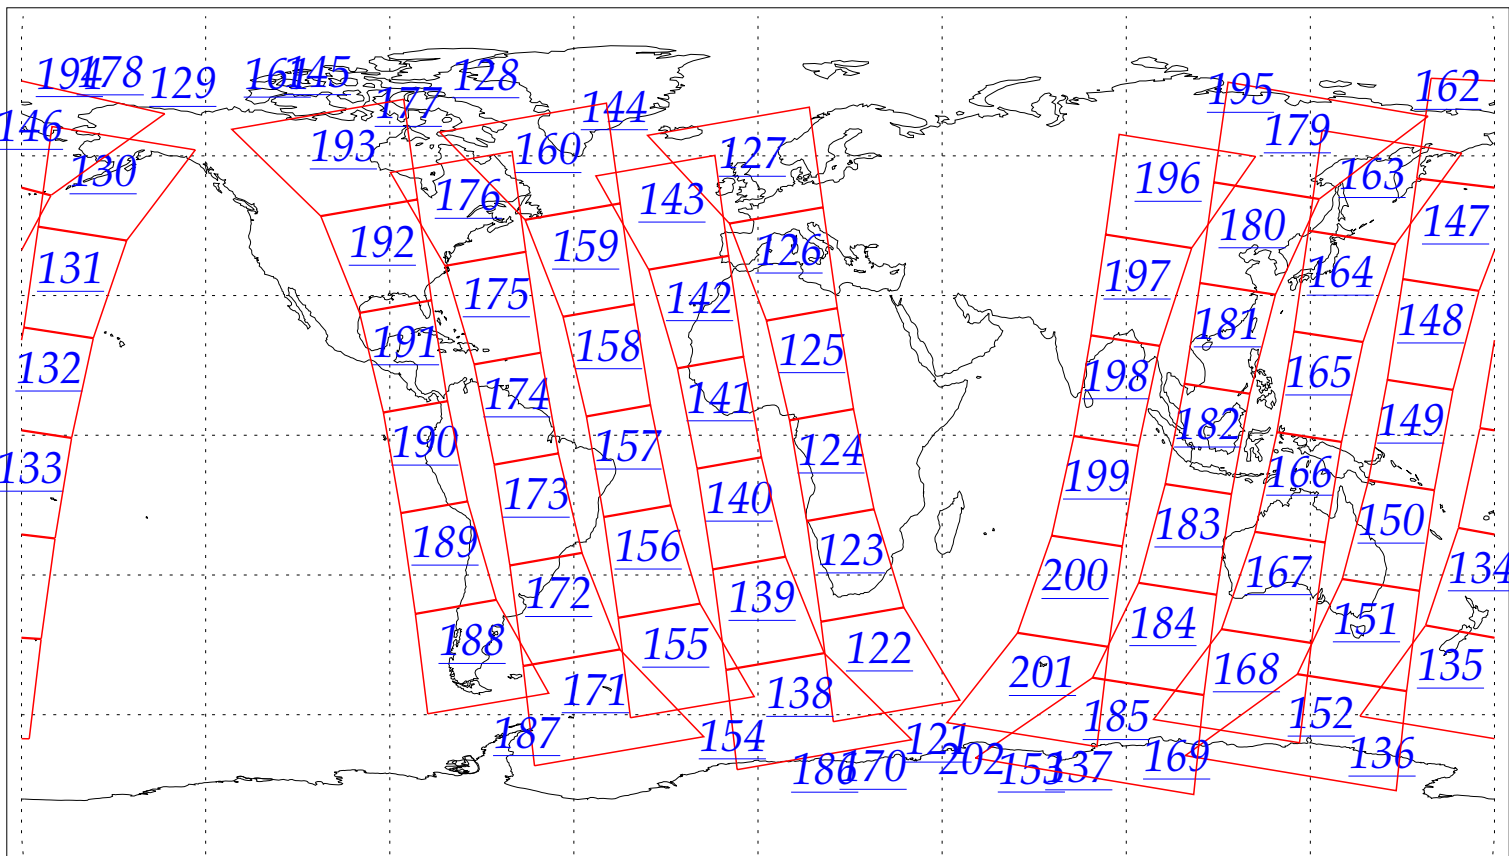

L1B Availability
AMSU Granules: 201
HSB Granules: 202
AIRS Granules: 0

29 Jul 2002
DoY 210
Aqua Day 86
Granules: 1 to 120

Granules: 121 to 240

Legend: AMSU Available, HSB Available, AIRS Available

L1B Availability
AMSU Granules: 201
HSB Granules: 202
AIRS Granules: 0

29 Jul 2002
DoY 210
Aqua Day 86

Ascending Granules

Descending Granules

Legend: AMSU Available, HSB Available, AIRS Available

L1B Availability
 AMSU Granules: 201
 HSB Granules: 202
 AIRS Granules: 0

29 Jul 2002
 DoY 210
 Aqua Day 86

Northern Hemisphere Granules

Southern Hemisphere Granules

Legend: AMSU Available, HSB Available, **AIRS Available**