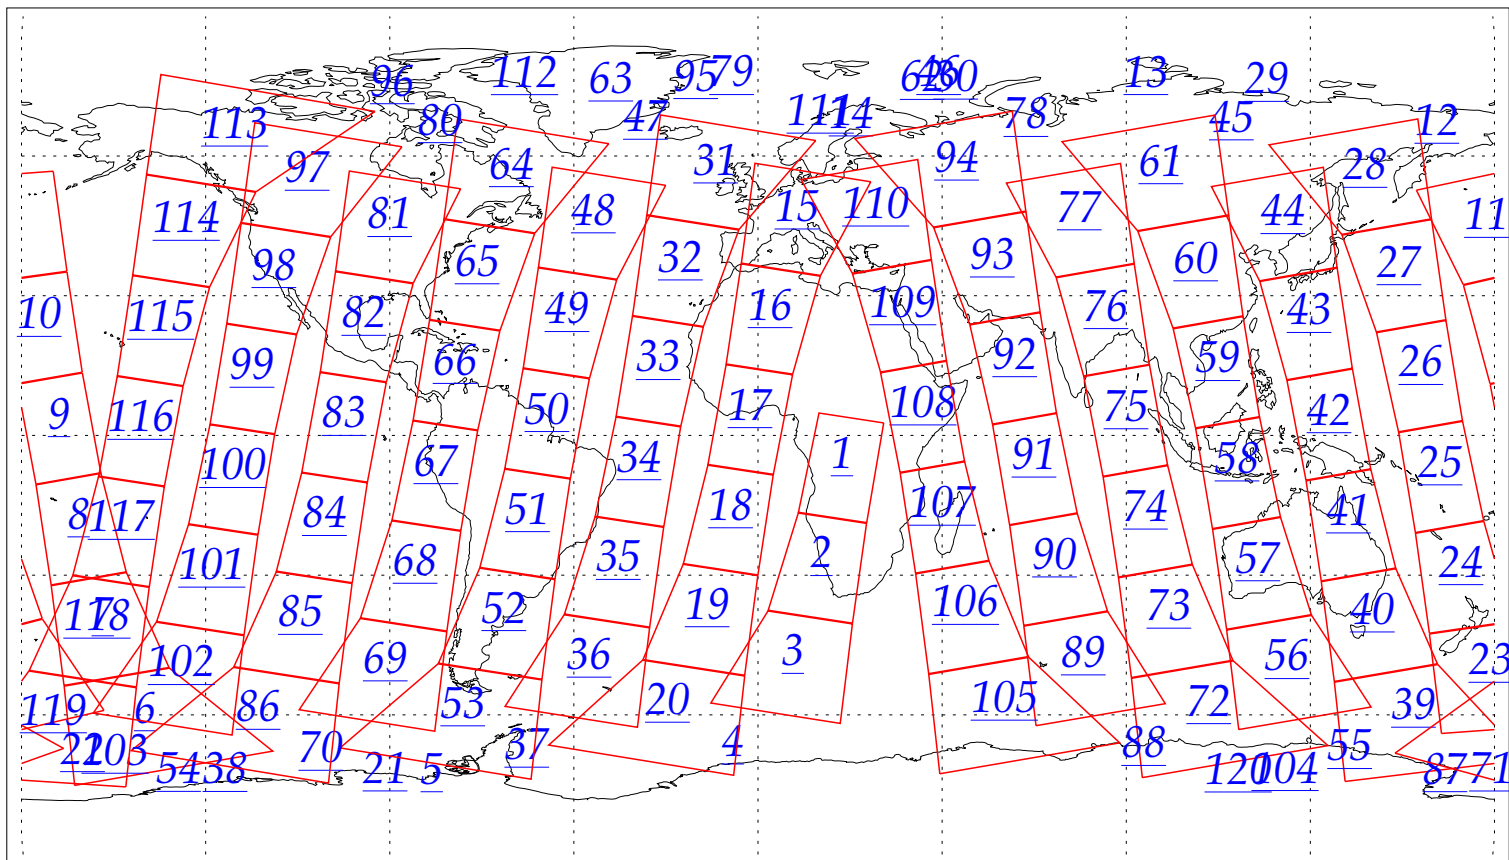

L1B Availability
AMSU Granules: 201
HSB Granules: 202
AIRS Granules: 0

29 Jul 2002
DoY 210
Aqua Day 86
Granules: 1 to 120

Granules: 121 to 240

Legend: AMSU Available, HSB Available, AIRS Available

L1B Availability
AMSU Granules: 201
HSB Granules: 202
AIRS Granules: 0

29 Jul 2002
DoY 210
Aqua Day 86

Ascending Granules

Descending Granules

Legend: AMSU Available, HSB Available, AIRS Available

L1B Availability
 AMSU Granules: 201
 HSB Granules: 202
 AIRS Granules: 0

29 Jul 2002
 DoY 210
 Aqua Day 86

Northern Hemisphere Granules

Southern Hemisphere Granules

Legend: AMSU Available, HSB Available, **AIRS Available**