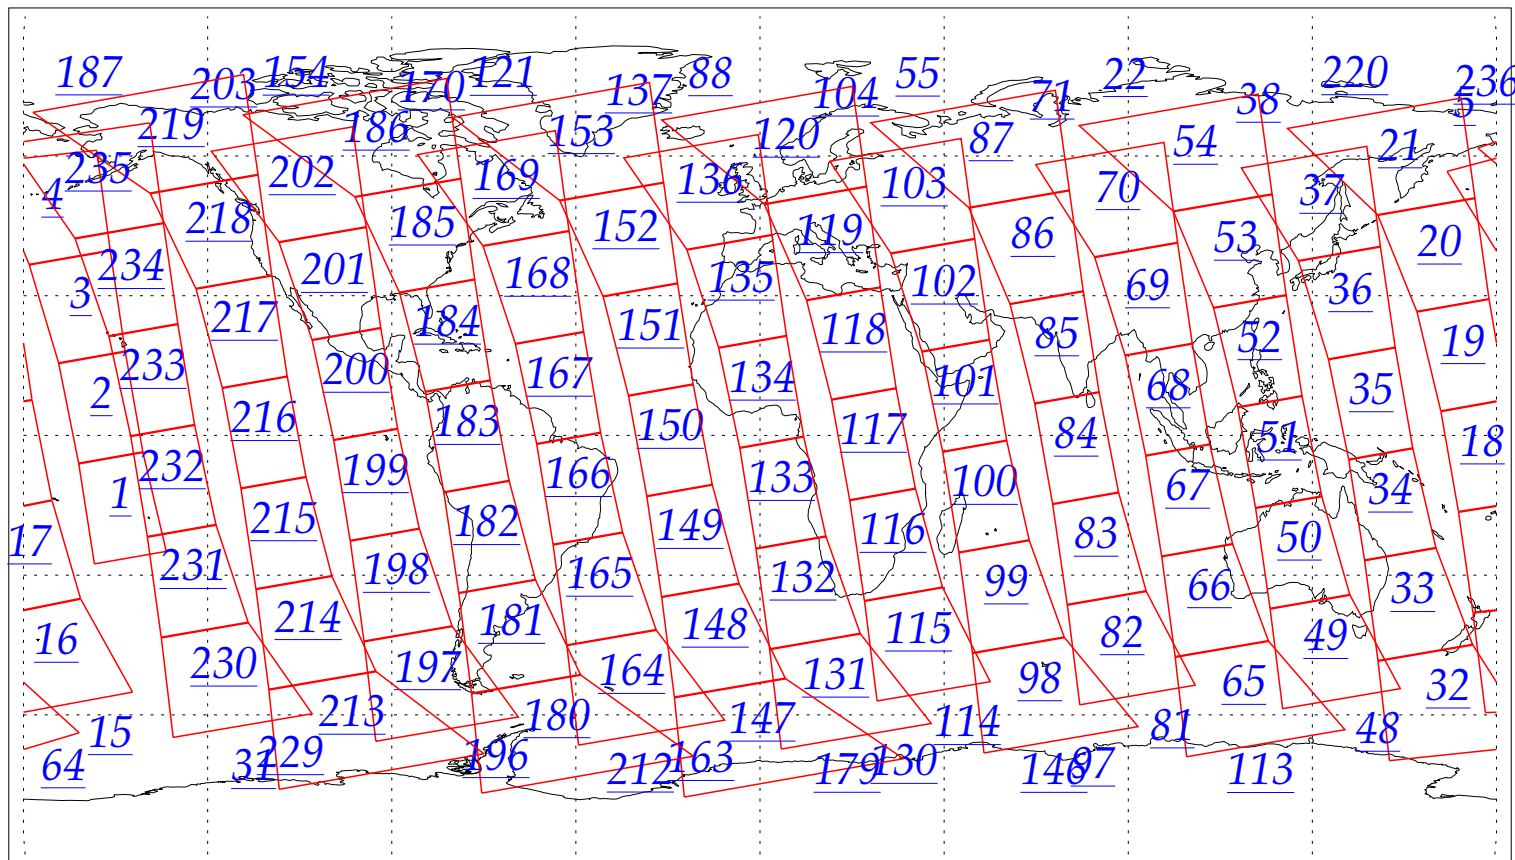

L1B Availability
AMSU Granules: 240
HSB Granules: 240
AIRS Granules: 0

28 Jul 2002
DoY 209
Aqua Day 85

Granules: 1 to 120

Granules: 121 to 240

Legend: AMSU Available, HSB Available, AIRS Available

L1B Availability
AMSU Granules: 240
HSB Granules: 240
AIRS Granules: 0

28 Jul 2002
DoY 209
Aqua Day 85

Ascending Granules

Descending Granules

Legend: AMSU Available, HSB Available, AIRS Available

L1B Availability
 AMSU Granules: 240
 HSB Granules: 240
 AIRS Granules: 0

28 Jul 2002
 DoY 209
 Aqua Day 85

Northern Hemisphere Granules

Southern Hemisphere Granules

Legend: AMSU Available, HSB Available, AIRS Available