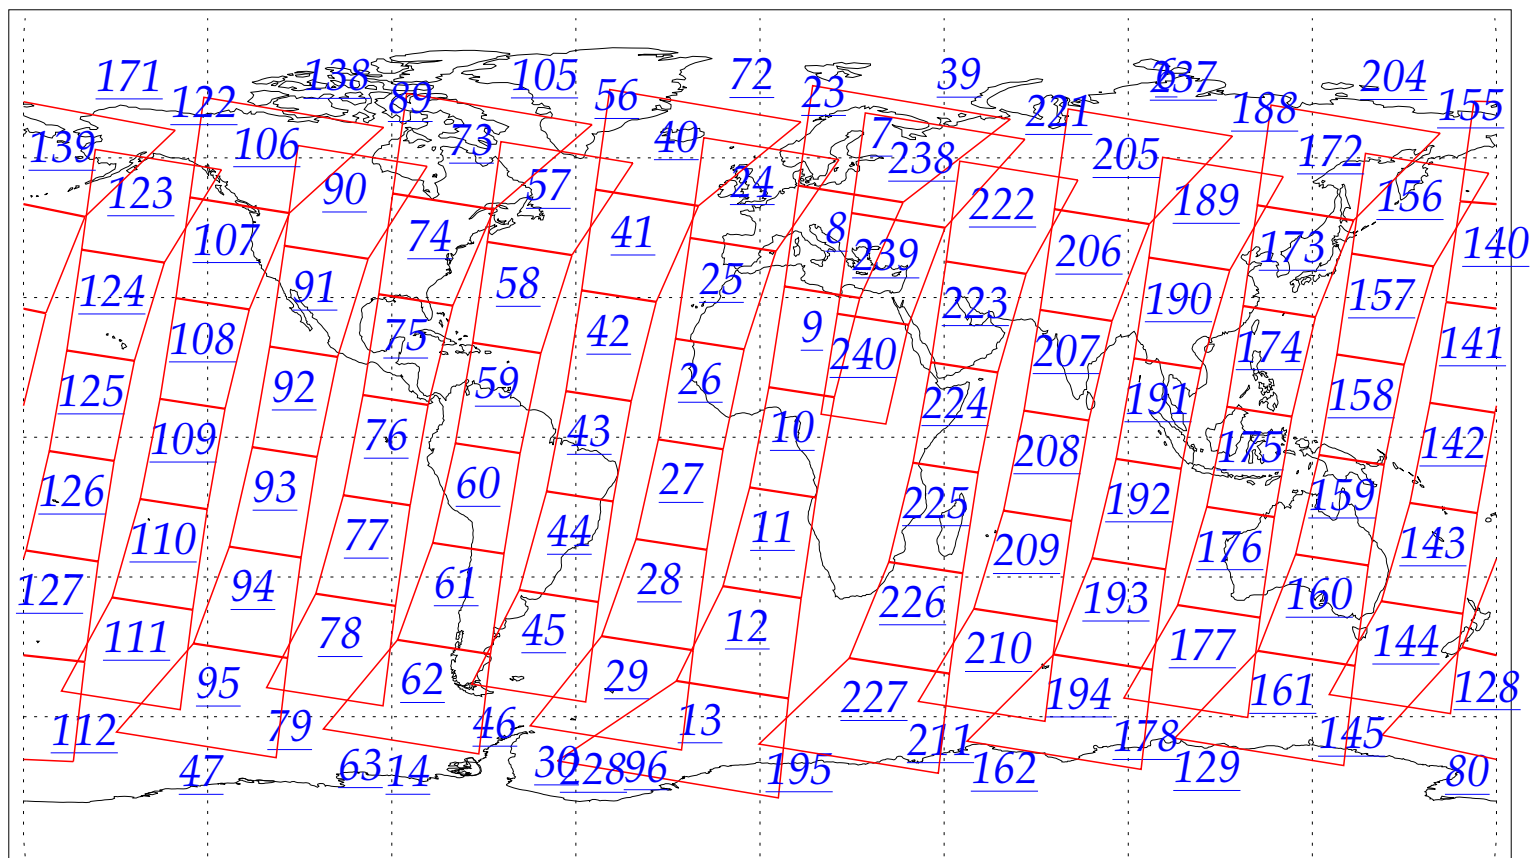

L1B Availability
AMSU Granules: 240
HSB Granules: 240
AIRS Granules: 0

28 Jul 2002
DoY 209
Aqua Day 85

Granules: 1 to 120

Granules: 121 to 240

Legend: AMSU Available, HSB Available, AIRS Available

L1B Availability
AMSU Granules: 240
HSB Granules: 240
AIRS Granules: 0

28 Jul 2002
DoY 209
Aqua Day 85

Ascending Granules

Descending Granules

Legend: AMSU Available, HSB Available, AIRS Available

L1B Availability
 AMSU Granules: 240
 HSB Granules: 240
 AIRS Granules: 0

28 Jul 2002
 DoY 209
 Aqua Day 85

Northern Hemisphere Granules

Southern Hemisphere Granules

Legend: AMSU Available, HSB Available, AIRS Available