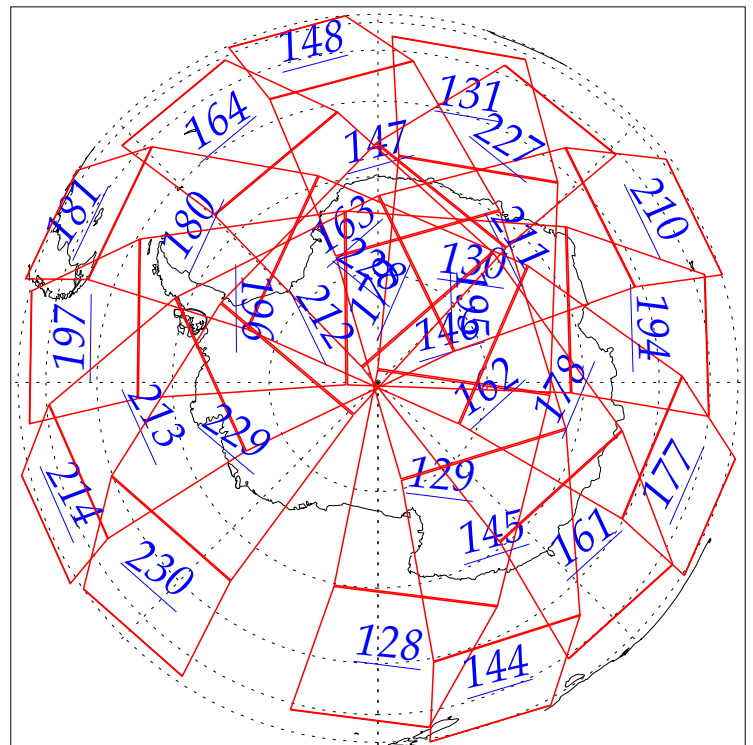

L1B Availability
AMSU Granules: 240
HSB Granules: 240
AIRS Granules: 0

28 Jul 2002
DoY 209
Aqua Day 85

Granules: 1 to 120

Granules: 121 to 240

Legend: AMSU Available, HSB Available, AIRS Available

L1B Availability
AMSU Granules: 240
HSB Granules: 240
AIRS Granules: 0

28 Jul 2002
DoY 209
Aqua Day 85

Ascending Granules

Descending Granules

Legend: AMSU Available, HSB Available, AIRS Available

L1B Availability
 AMSU Granules: 240
 HSB Granules: 240
 AIRS Granules: 0

28 Jul 2002
 DoY 209
 Aqua Day 85

Northern Hemisphere Granules

Southern Hemisphere Granules

Legend: AMSU Available, HSB Available, AIRS Available