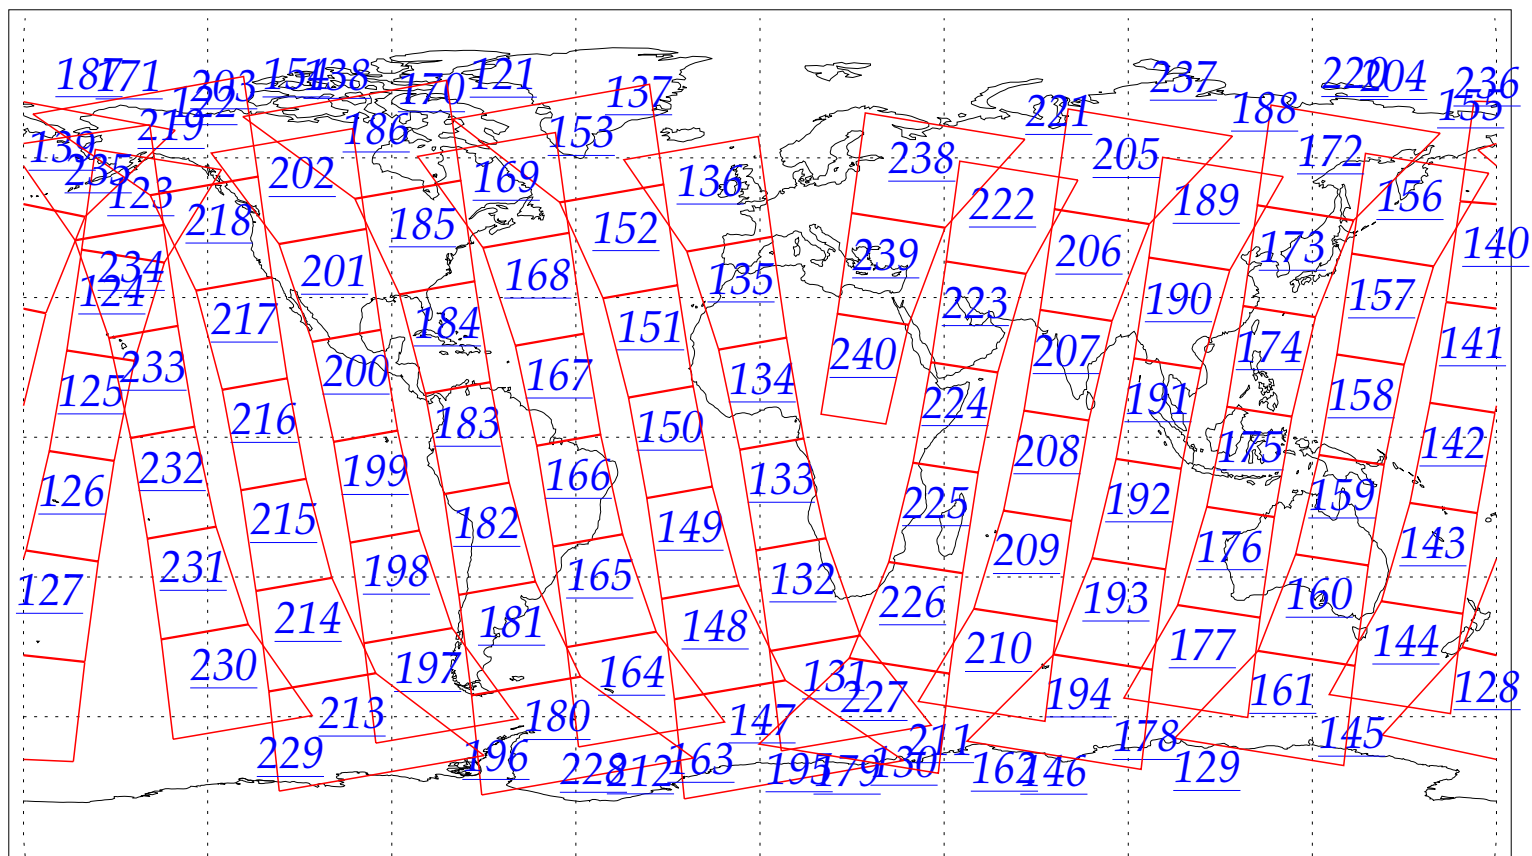

L1B Availability
AMSU Granules: 240
HSB Granules: 240
AIRS Granules: 0

28 Jul 2002
DoY 209
Aqua Day 85

Granules: 1 to 120

Granules: 121 to 240

Legend: AMSU Available, HSB Available, AIRS Available

L1B Availability
AMSU Granules: 240
HSB Granules: 240
AIRS Granules: 0

28 Jul 2002
DoY 209
Aqua Day 85

Ascending Granules

Descending Granules

Legend: AMSU Available, HSB Available, AIRS Available

L1B Availability
 AMSU Granules: 240
 HSB Granules: 240
 AIRS Granules: 0

28 Jul 2002
 DoY 209
 Aqua Day 85

Northern Hemisphere Granules

Southern Hemisphere Granules

Legend: AMSU Available, HSB Available, AIRS Available