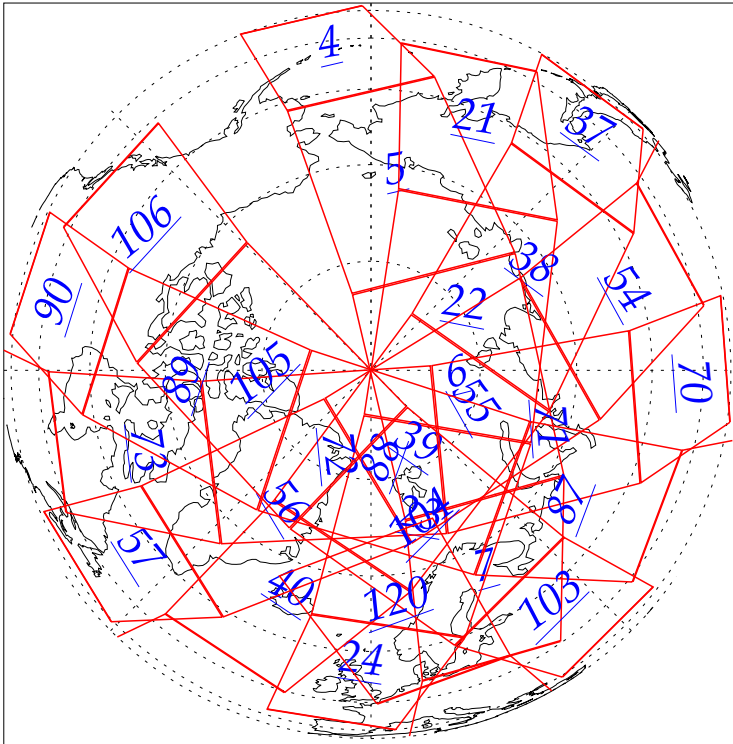

L1B Availability
AMSU Granules: 240
HSB Granules: 240
AIRS Granules: 0

28 Jul 2002
DoY 209
Aqua Day 85

Granules: 1 to 120

Granules: 121 to 240

Legend: AMSU Available, HSB Available, AIRS Available

L1B Availability
AMSU Granules: 240
HSB Granules: 240
AIRS Granules: 0

28 Jul 2002
DoY 209
Aqua Day 85

Ascending Granules

Descending Granules

Legend: AMSU Available, HSB Available, AIRS Available

L1B Availability
 AMSU Granules: 240
 HSB Granules: 240
 AIRS Granules: 0

28 Jul 2002
 DoY 209
 Aqua Day 85

Northern Hemisphere Granules

Southern Hemisphere Granules

Legend: AMSU Available, HSB Available, AIRS Available