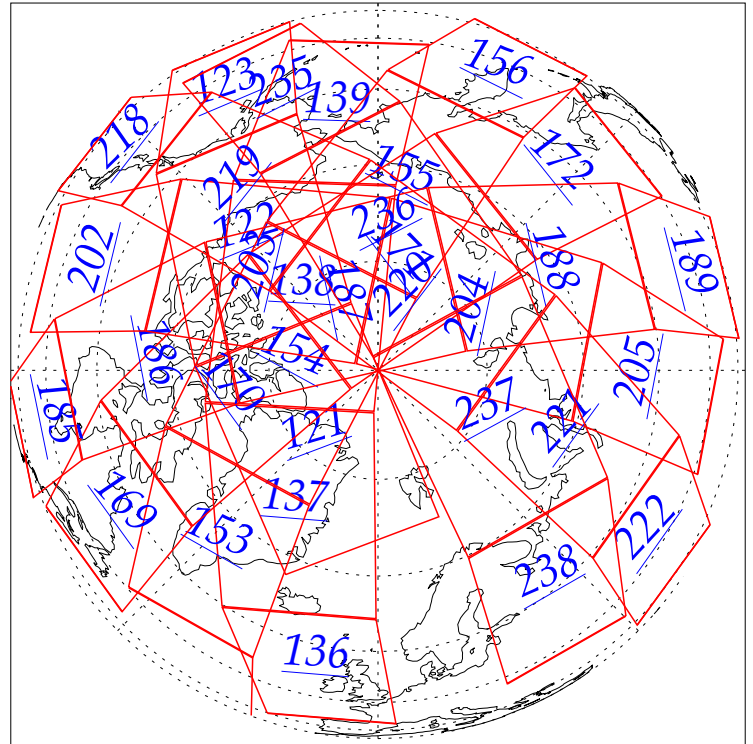

28 Jul 2002
DoY 209
Aqua Day 85

Ascending Granules

Descending Granules

Legend: AMSU Available, HSB Available, AIRS Available

L1B Availability
 AMSU Granules: 240
 HSB Granules: 240
 AIRS Granules: 0

28 Jul 2002
 DoY 209
 Aqua Day 85

Northern Hemisphere Granules

Southern Hemisphere Granules

Legend: AMSU Available, HSB Available, AIRS Available