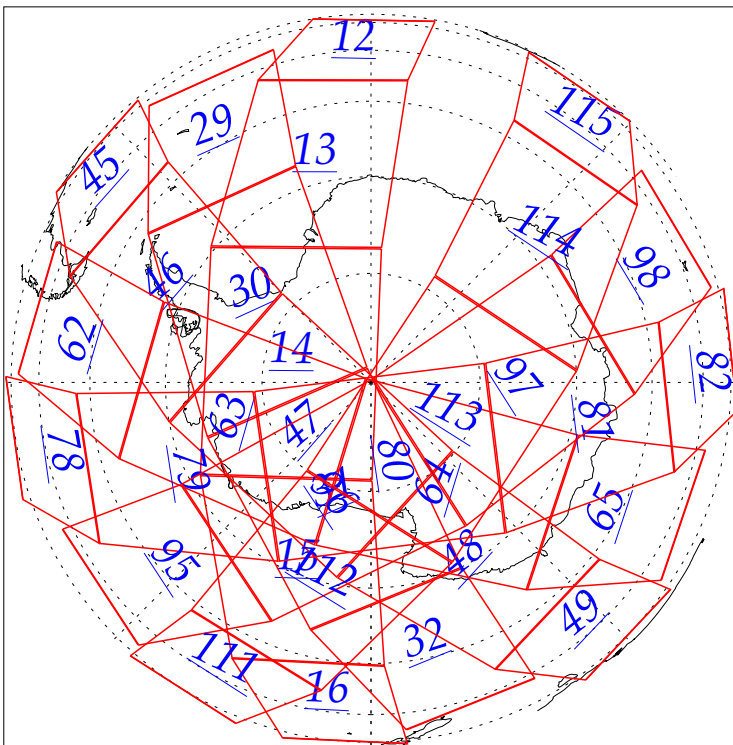

L1B Availability
AMSU Granules: 240
HSB Granules: 240
AIRS Granules: 0

28 Jul 2002
DoY 209
Aqua Day 85

Granules: 1 to 120

Granules: 121 to 240

Legend: AMSU Available, HSB Available, AIRS Available

L1B Availability
AMSU Granules: 240
HSB Granules: 240
AIRS Granules: 0

28 Jul 2002
DoY 209
Aqua Day 85

Ascending Granules

Descending Granules

Legend: AMSU Available, HSB Available, AIRS Available

L1B Availability
 AMSU Granules: 240
 HSB Granules: 240
 AIRS Granules: 0

28 Jul 2002
 DoY 209
 Aqua Day 85

Northern Hemisphere Granules

Southern Hemisphere Granules

Legend: AMSU Available, HSB Available, AIRS Available