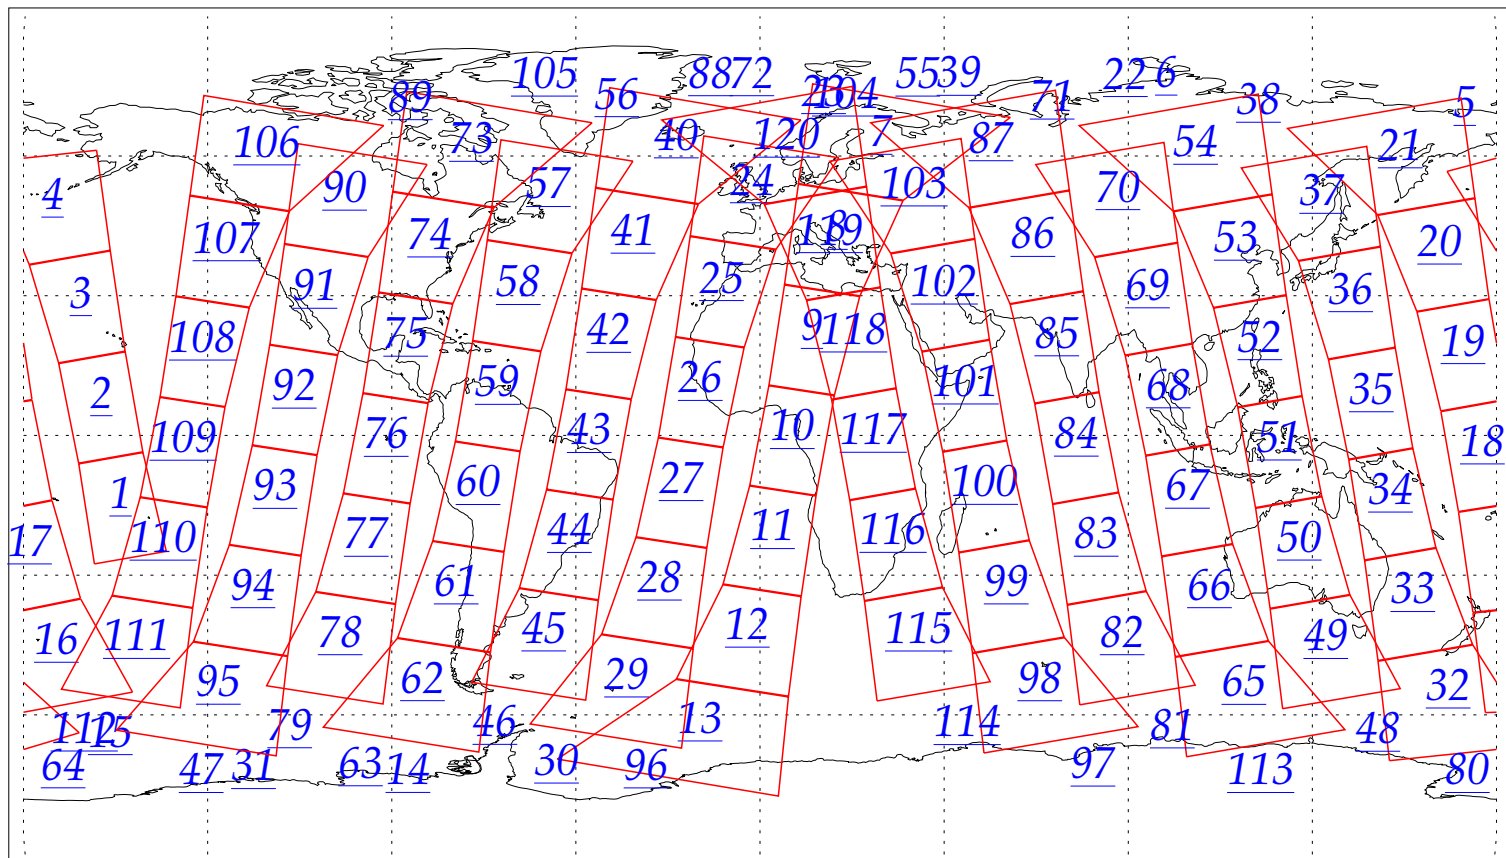

L1B Availability
AMSU Granules: 240
HSB Granules: 240
AIRS Granules: 0

28 Jul 2002
DoY 209
Aqua Day 85

Granules: 1 to 120

Granules: 121 to 240

Legend: AMSU Available, HSB Available, AIRS Available

L1B Availability
AMSU Granules: 240
HSB Granules: 240
AIRS Granules: 0

28 Jul 2002
DoY 209
Aqua Day 85

Ascending Granules

Descending Granules

Legend: AMSU Available, HSB Available, AIRS Available

L1B Availability
 AMSU Granules: 240
 HSB Granules: 240
 AIRS Granules: 0

28 Jul 2002
 DoY 209
 Aqua Day 85

Northern Hemisphere Granules

Southern Hemisphere Granules

Legend: AMSU Available, HSB Available, AIRS Available