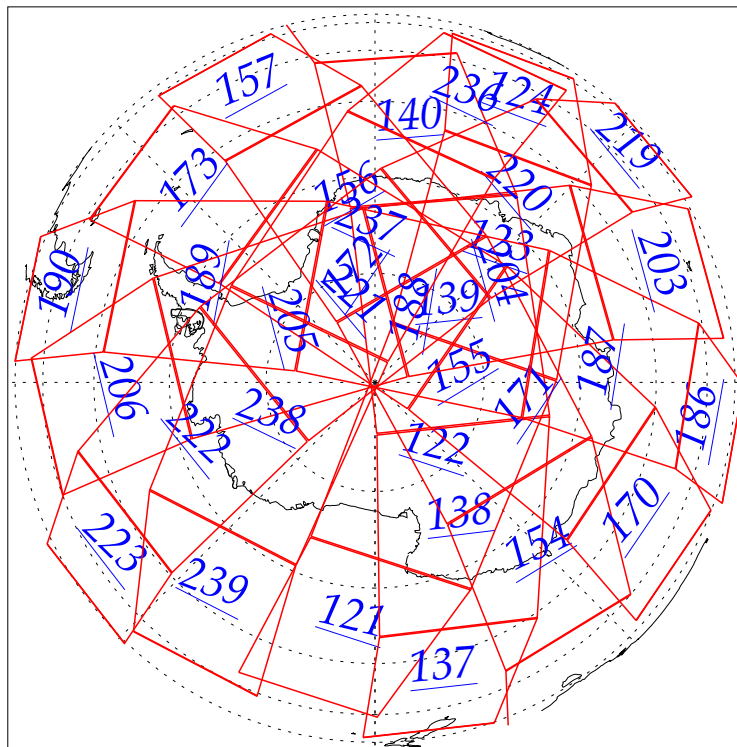

L1B Availability
AMSU Granules: 240
HSB Granules: 240
AIRS Granules: 0

27 Jul 2002
DoY 208
Aqua Day 84
Granules: 1 to 120

Granules: 121 to 240

Legend: AMSU Available, HSB Available, AIRS Available

L1B Availability
AMSU Granules: 240
HSB Granules: 240
AIRS Granules: 0

27 Jul 2002
DoY 208
Aqua Day 84

Ascending Granules

Descending Granules

Legend: AMSU Available, HSB Available, AIRS Available

L1B Availability
 AMSU Granules: 240
 HSB Granules: 240
 AIRS Granules: 0

27 Jul 2002
 DoY 208
 Aqua Day 84

Northern Hemisphere Granules

Southern Hemisphere Granules

Legend: AMSU Available, HSB Available, **AIRS Available**