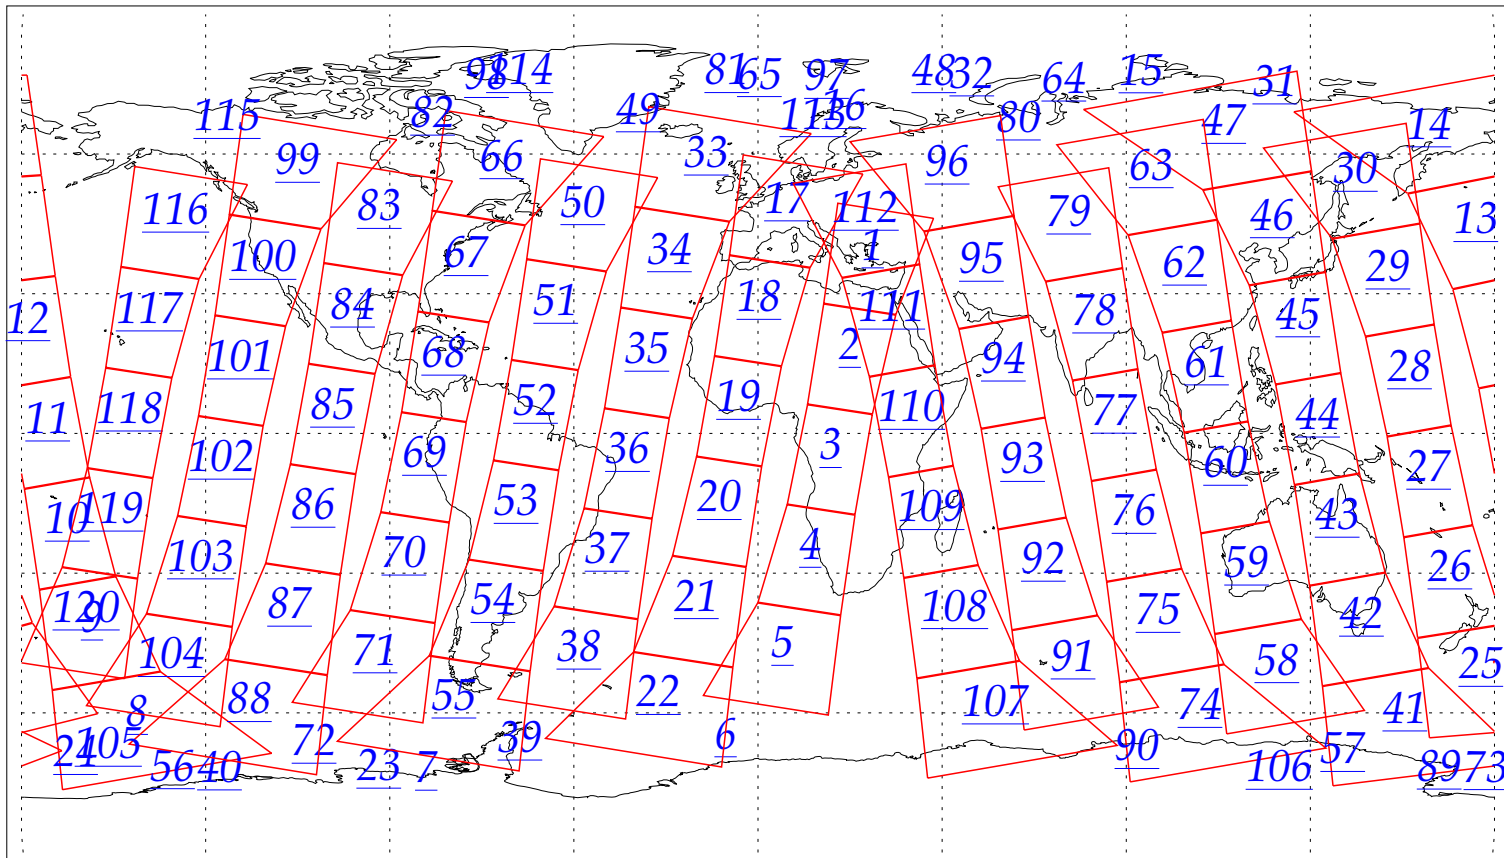

L1B Availability
AMSU Granules: 240
HSB Granules: 240
AIRS Granules: 0

27 Jul 2002
DoY 208
Aqua Day 84
Granules: 1 to 120

Granules: 121 to 240

Legend: AMSU Available, HSB Available, AIRS Available

L1B Availability
AMSU Granules: 240
HSB Granules: 240
AIRS Granules: 0

27 Jul 2002
DoY 208
Aqua Day 84

Ascending Granules

Descending Granules

Legend: AMSU Available, HSB Available, AIRS Available

L1B Availability
 AMSU Granules: 240
 HSB Granules: 240
 AIRS Granules: 0

27 Jul 2002
 DoY 208
 Aqua Day 84

Northern Hemisphere Granules

Southern Hemisphere Granules

Legend: AMSU Available, HSB Available, **AIRS Available**