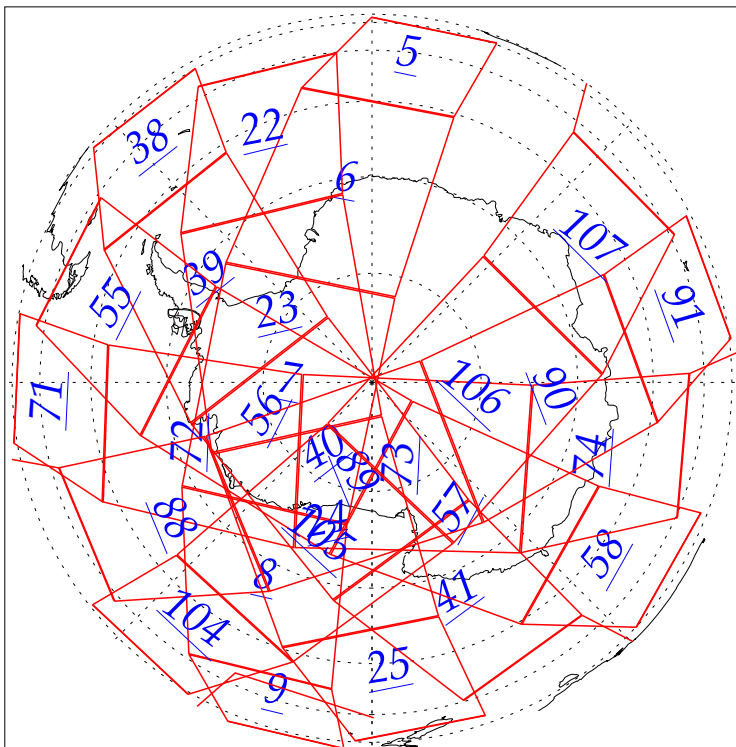

L1B Availability
AMSU Granules: 240
HSB Granules: 240
AIRS Granules: 0

27 Jul 2002
DoY 208
Aqua Day 84
Granules: 1 to 120

Granules: 121 to 240

Legend: AMSU Available, HSB Available, AIRS Available

L1B Availability
AMSU Granules: 240
HSB Granules: 240
AIRS Granules: 0

27 Jul 2002
DoY 208
Aqua Day 84

Ascending Granules

Descending Granules

Legend: AMSU Available, HSB Available, AIRS Available

L1B Availability
 AMSU Granules: 240
 HSB Granules: 240
 AIRS Granules: 0

27 Jul 2002
 DoY 208
 Aqua Day 84

Northern Hemisphere Granules

Southern Hemisphere Granules

Legend: AMSU Available, HSB Available, **AIRS Available**