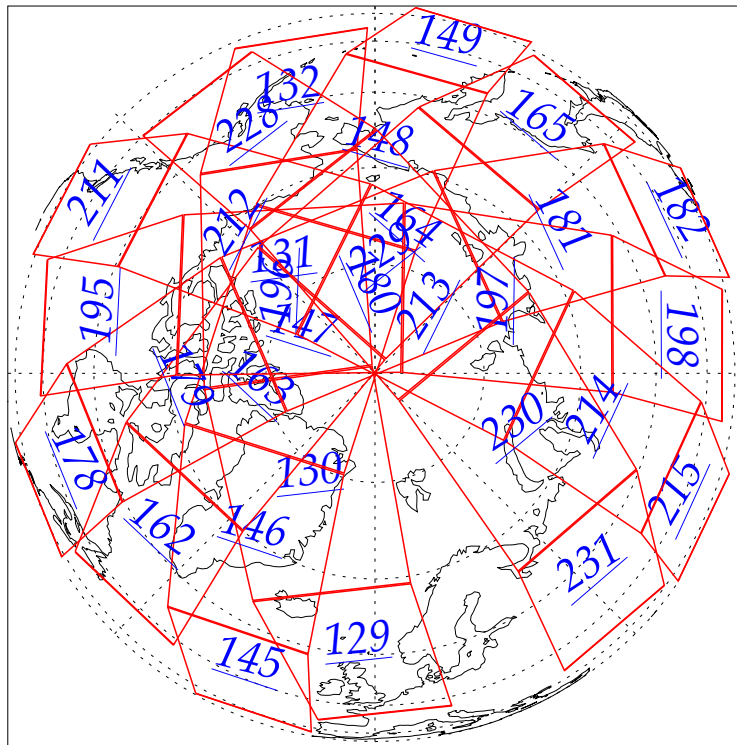

L1B Availability
AMSU Granules: 240
HSB Granules: 240
AIRS Granules: 0

27 Jul 2002
DoY 208
Aqua Day 84
Granules: 1 to 120

Granules: 121 to 240

Legend: AMSU Available, HSB Available, AIRS Available

L1B Availability
AMSU Granules: 240
HSB Granules: 240
AIRS Granules: 0

27 Jul 2002
DoY 208
Aqua Day 84

Ascending Granules

Descending Granules

Legend: AMSU Available, HSB Available, AIRS Available

L1B Availability
 AMSU Granules: 240
 HSB Granules: 240
 AIRS Granules: 0

27 Jul 2002
 DoY 208
 Aqua Day 84

Northern Hemisphere Granules

Southern Hemisphere Granules

Legend: AMSU Available, HSB Available, **AIRS Available**