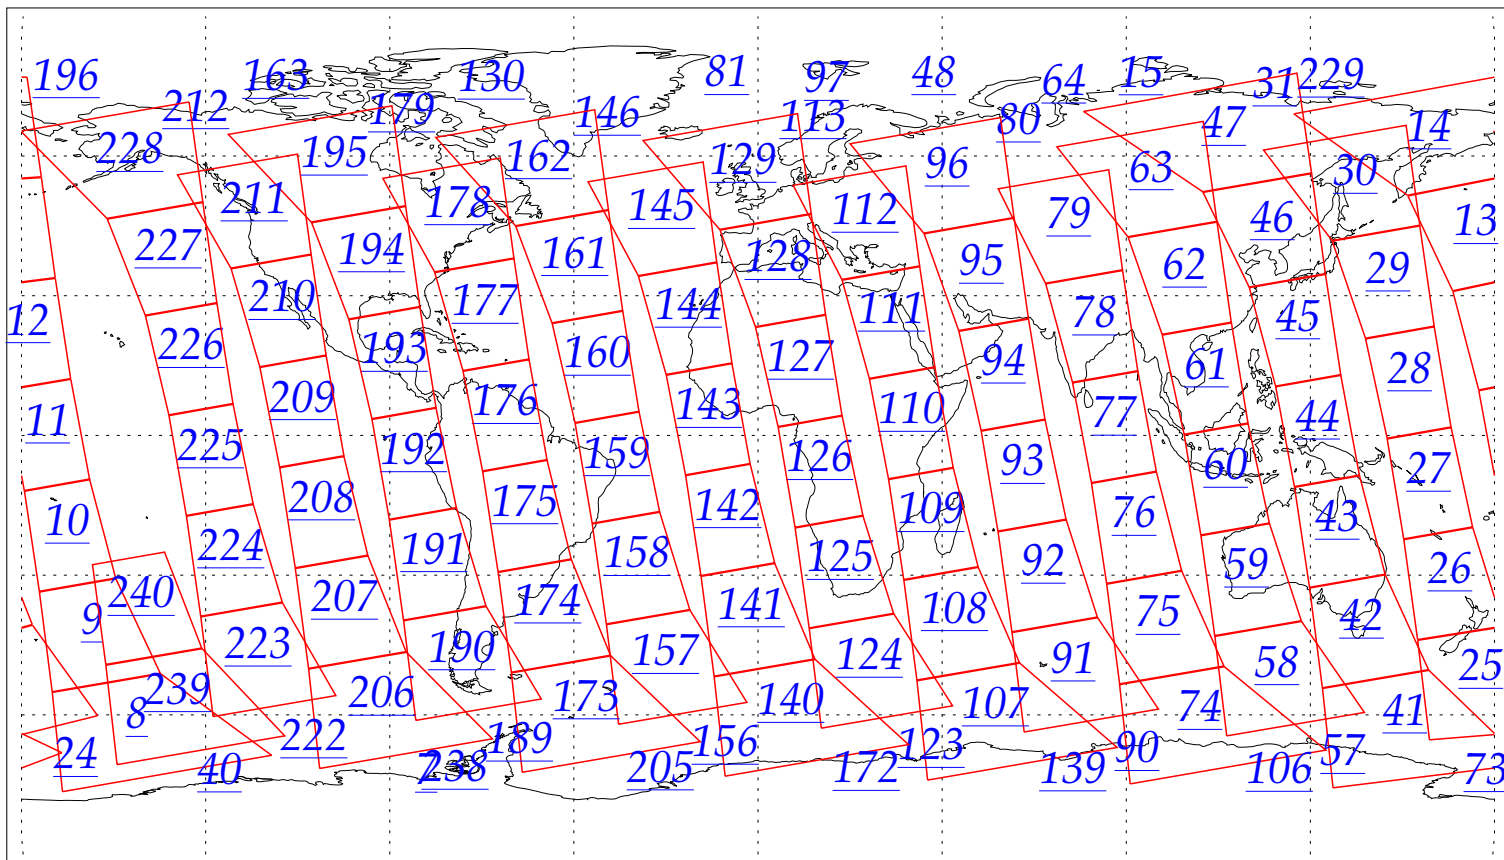

L1B Availability
AMSU Granules: 240
HSB Granules: 240
AIRS Granules: 0

27 Jul 2002
DoY 208
Aqua Day 84
Granules: 1 to 120

Granules: 121 to 240

Legend: AMSU Available, HSB Available, AIRS Available

L1B Availability
AMSU Granules: 240
HSB Granules: 240
AIRS Granules: 0

27 Jul 2002
DoY 208
Aqua Day 84

Ascending Granules

Descending Granules

Legend: AMSU Available, HSB Available, AIRS Available

L1B Availability
 AMSU Granules: 240
 HSB Granules: 240
 AIRS Granules: 0

27 Jul 2002
 DoY 208
 Aqua Day 84

Northern Hemisphere Granules

Southern Hemisphere Granules

Legend: AMSU Available, HSB Available, **AIRS Available**