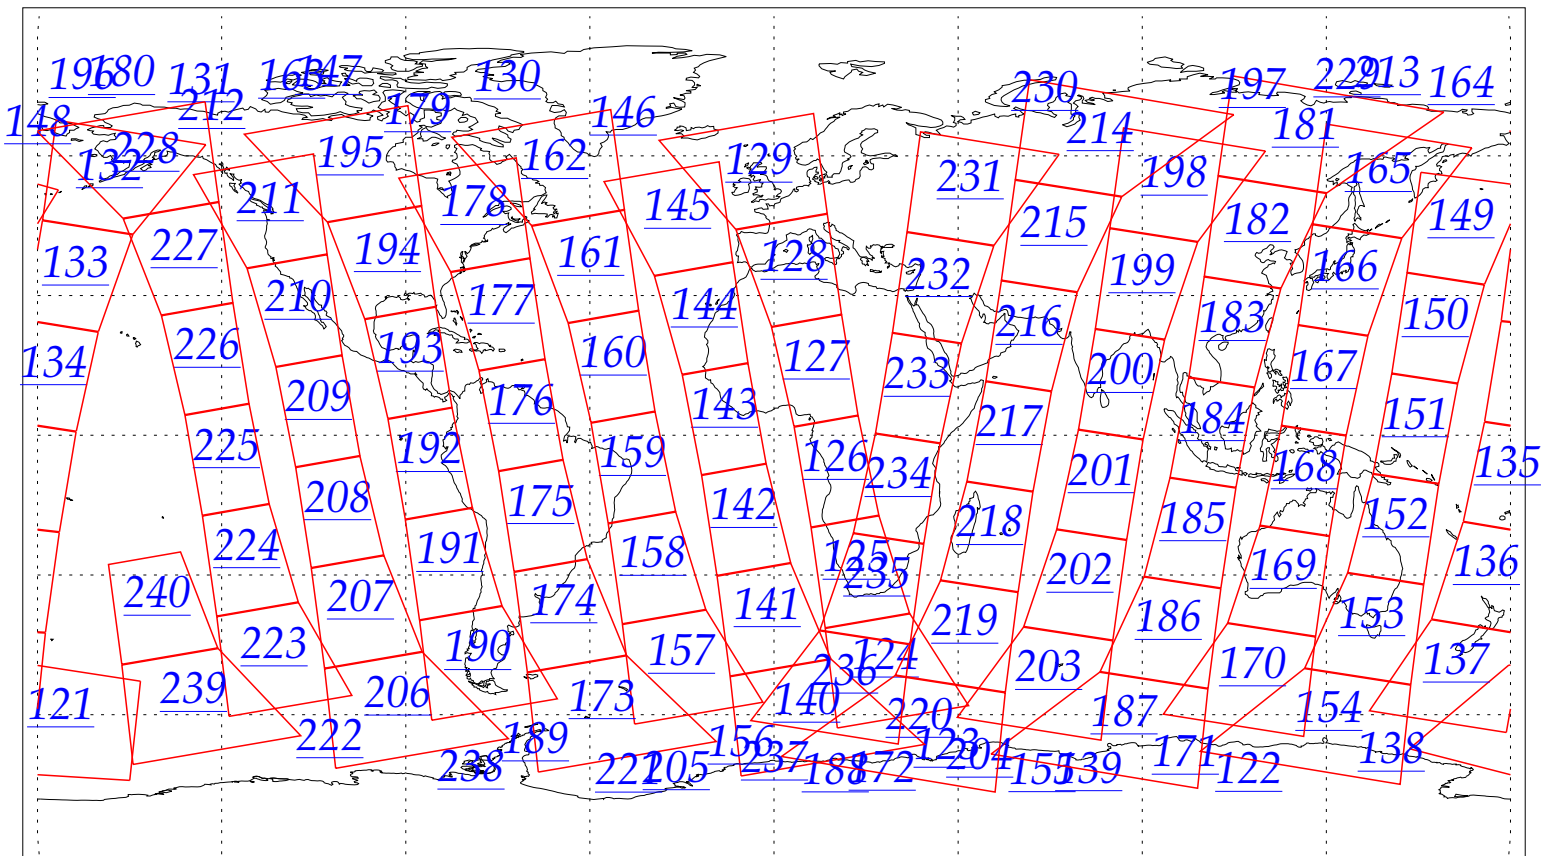

L1B Availability
AMSU Granules: 240
HSB Granules: 240
AIRS Granules: 0

27 Jul 2002
DoY 208
Aqua Day 84
Granules: 1 to 120

Granules: 121 to 240

Legend: AMSU Available, HSB Available, AIRS Available

L1B Availability
AMSU Granules: 240
HSB Granules: 240
AIRS Granules: 0

27 Jul 2002
DoY 208
Aqua Day 84

Ascending Granules

Descending Granules

Legend: AMSU Available, HSB Available, AIRS Available

L1B Availability
 AMSU Granules: 240
 HSB Granules: 240
 AIRS Granules: 0

27 Jul 2002
 DoY 208
 Aqua Day 84

Northern Hemisphere Granules

Southern Hemisphere Granules

Legend: AMSU Available, HSB Available, **AIRS Available**