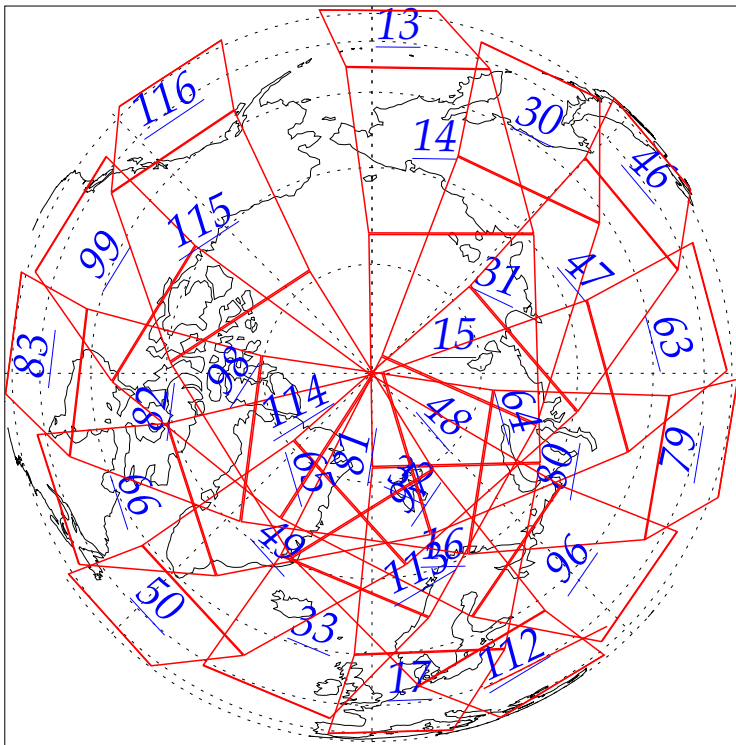

L1B Availability
AMSU Granules: 240
HSB Granules: 240
AIRS Granules: 0

27 Jul 2002
DoY 208
Aqua Day 84
Granules: 1 to 120

Granules: 121 to 240

Legend: AMSU Available, HSB Available, AIRS Available

L1B Availability
AMSU Granules: 240
HSB Granules: 240
AIRS Granules: 0

27 Jul 2002
DoY 208
Aqua Day 84

Ascending Granules

Descending Granules

Legend: AMSU Available, HSB Available, AIRS Available

L1B Availability
 AMSU Granules: 240
 HSB Granules: 240
 AIRS Granules: 0

27 Jul 2002
 DoY 208
 Aqua Day 84

Northern Hemisphere Granules

Southern Hemisphere Granules

Legend: AMSU Available, HSB Available, **AIRS Available**