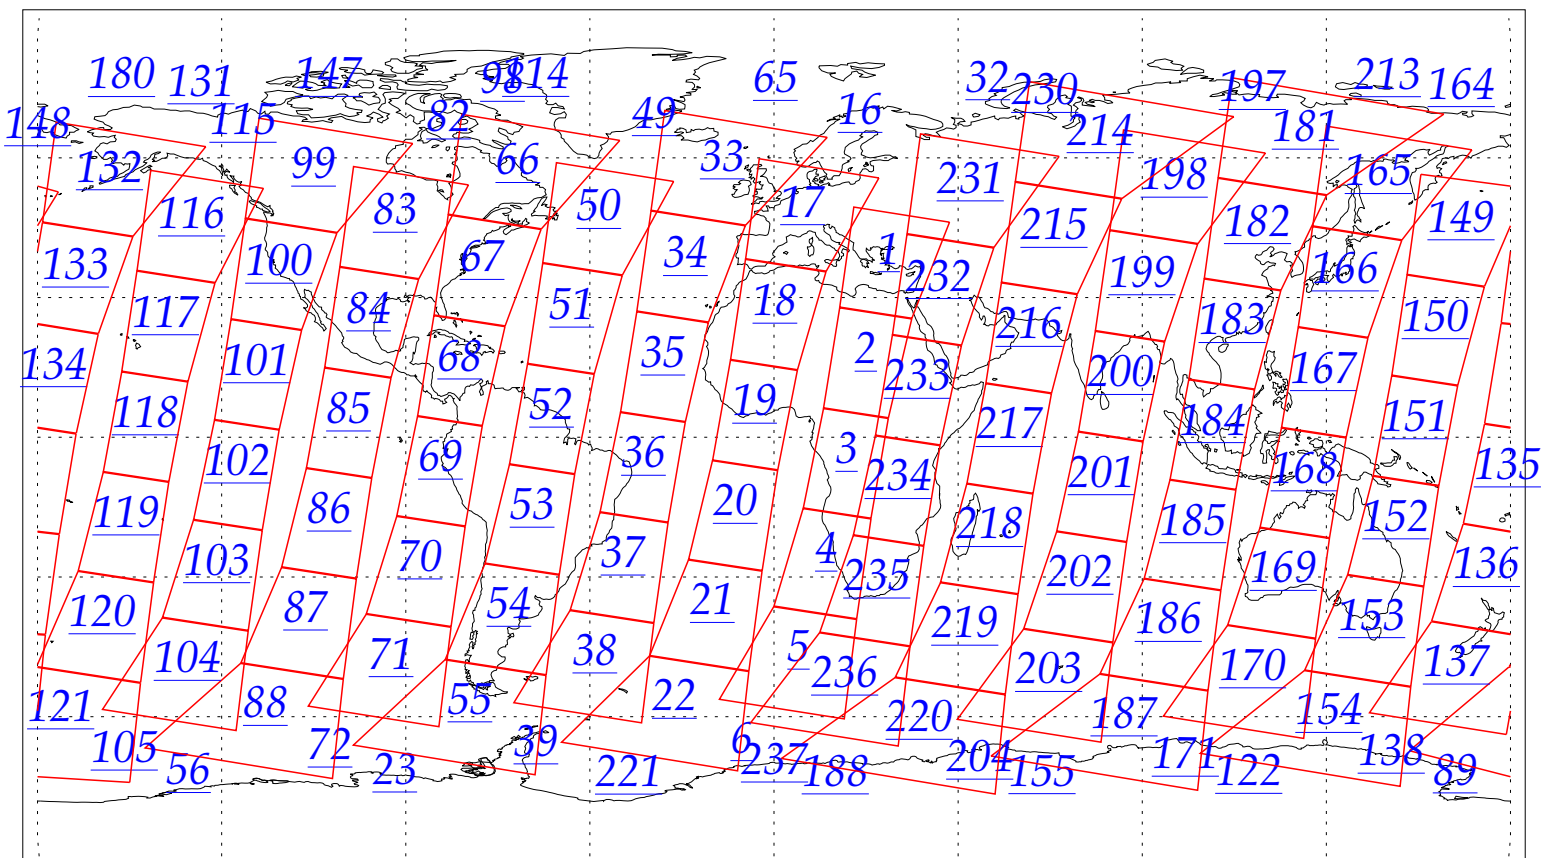

L1B Availability
AMSU Granules: 240
HSB Granules: 240
AIRS Granules: 0

27 Jul 2002
DoY 208
Aqua Day 84
Granules: 1 to 120

Granules: 121 to 240

Legend: AMSU Available, HSB Available, AIRS Available

L1B Availability
AMSU Granules: 240
HSB Granules: 240
AIRS Granules: 0

27 Jul 2002
DoY 208
Aqua Day 84

Ascending Granules

Descending Granules

Legend: AMSU Available, HSB Available, AIRS Available

L1B Availability
 AMSU Granules: 240
 HSB Granules: 240
 AIRS Granules: 0

27 Jul 2002
 DoY 208
 Aqua Day 84

Northern Hemisphere Granules

Southern Hemisphere Granules

Legend: AMSU Available, HSB Available, **AIRS Available**