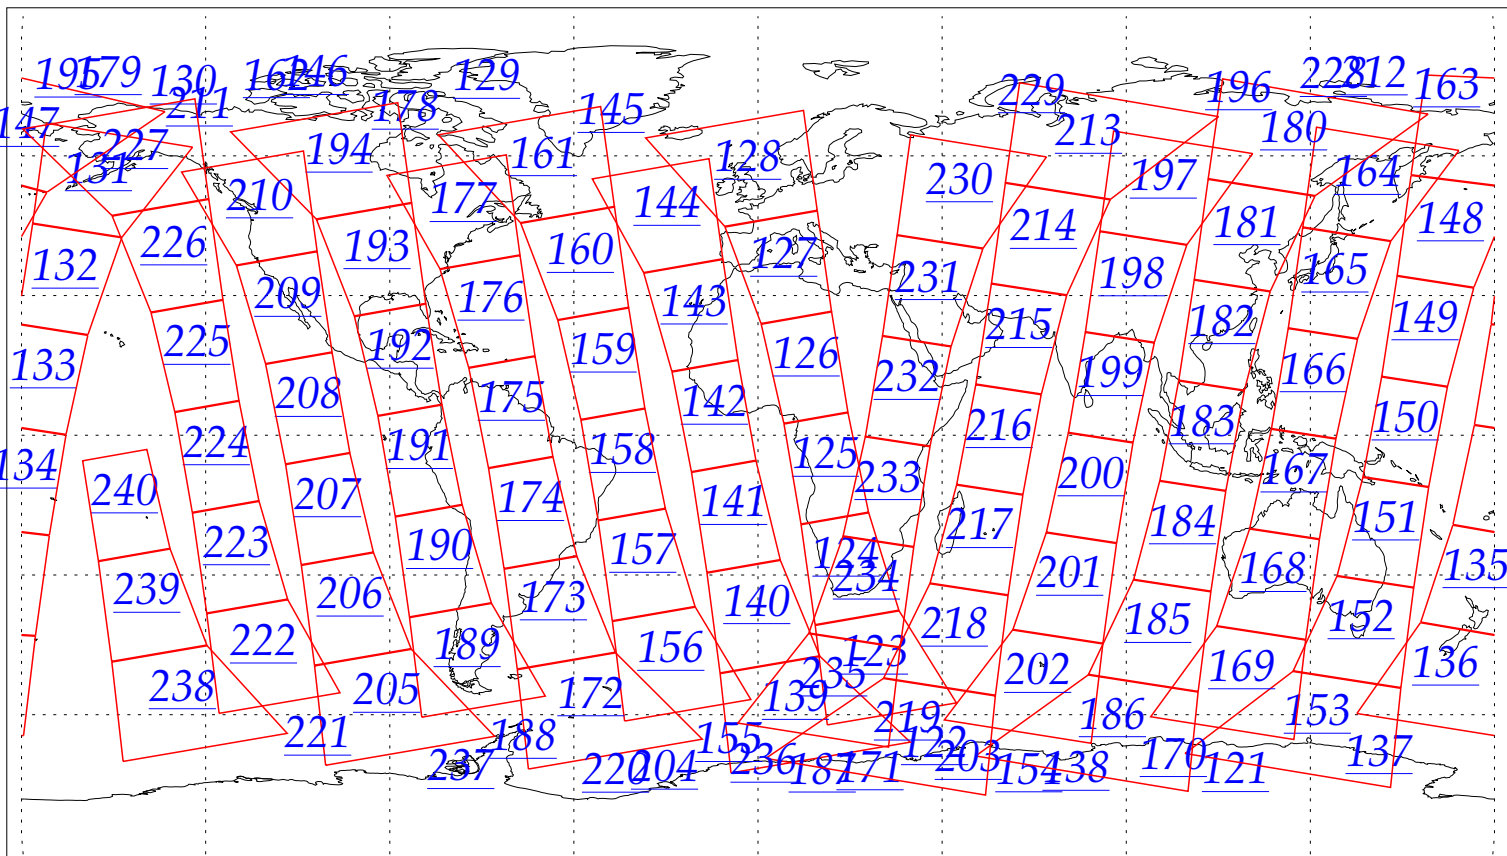

L1B Availability  
AMSU Granules: 240  
HSB Granules: 240  
AIRS Granules: 0

20 Jul 2002  
DoY 201  
Aqua Day 77  
Granules: 1 to 120

Granules: 121 to 240

Legend: AMSU Available, HSB Available, AIRS Available

L1B Availability  
AMSU Granules: 240  
HSB Granules: 240  
AIRS Granules: 0

20 Jul 2002  
DoY 201  
Aqua Day 77

Ascending Granules

Descending Granules

Legend: AMSU Available, HSB Available, AIRS Available

L1B Availability  
 AMSU Granules: 240  
 HSB Granules: 240  
 AIRS Granules: 0

20 Jul 2002  
 DoY 201  
 Aqua Day 77

Northern Hemisphere Granules

Southern Hemisphere Granules

Legend: AMSU Available, HSB Available, **AIRS Available**