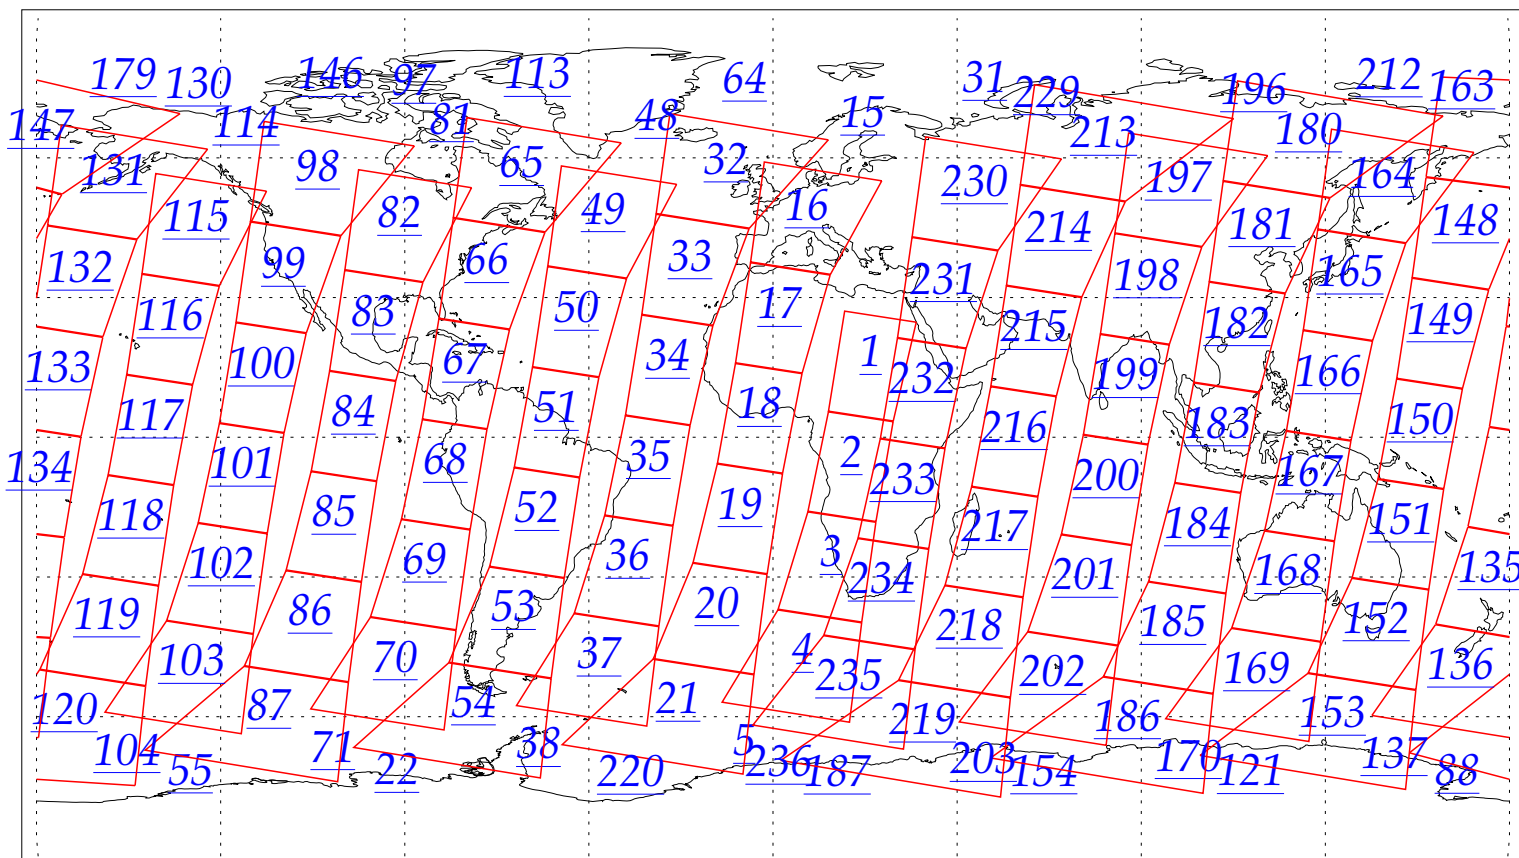

L1B Availability  
AMSU Granules: 240  
HSB Granules: 240  
AIRS Granules: 0

20 Jul 2002  
DoY 201  
Aqua Day 77  
Granules: 1 to 120

Granules: 121 to 240

Legend: AMSU Available, HSB Available, AIRS Available

L1B Availability  
AMSU Granules: 240  
HSB Granules: 240  
AIRS Granules: 0

20 Jul 2002  
DoY 201  
Aqua Day 77

Ascending Granules

Descending Granules

Legend: AMSU Available, HSB Available, AIRS Available

L1B Availability  
 AMSU Granules: 240  
 HSB Granules: 240  
 AIRS Granules: 0

20 Jul 2002  
 DoY 201  
 Aqua Day 77

Northern Hemisphere Granules

Southern Hemisphere Granules

Legend: AMSU Available, HSB Available, **AIRS Available**