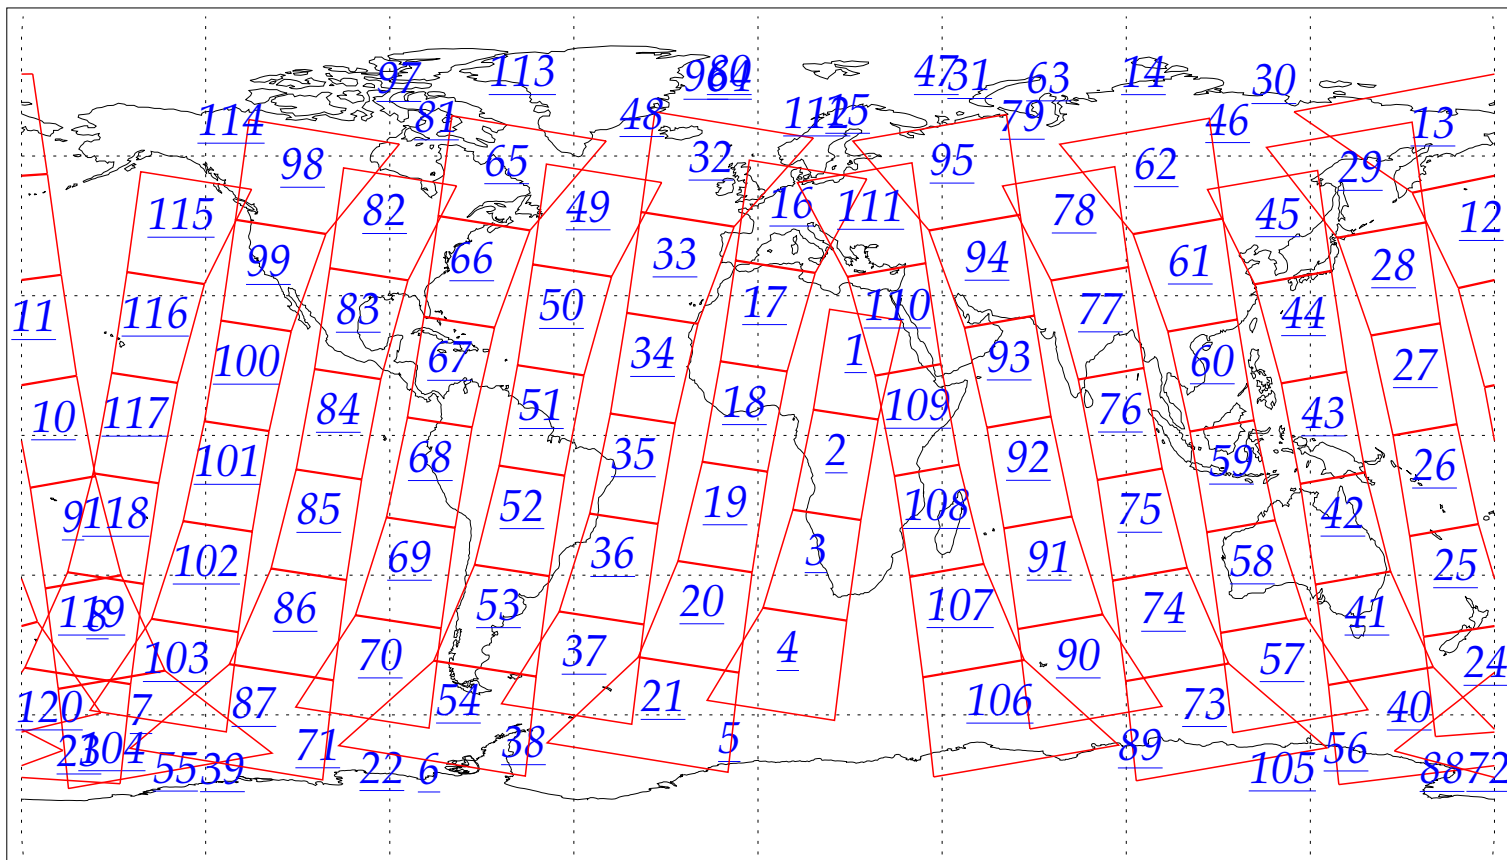

L1B Availability  
AMSU Granules: 240  
HSB Granules: 240  
AIRS Granules: 0

20 Jul 2002  
DoY 201  
Aqua Day 77  
Granules: 1 to 120

Granules: 121 to 240

Legend: AMSU Available, HSB Available, AIRS Available

L1B Availability  
AMSU Granules: 240  
HSB Granules: 240  
AIRS Granules: 0

20 Jul 2002  
DoY 201  
Aqua Day 77

Ascending Granules

Descending Granules

Legend: AMSU Available, HSB Available, AIRS Available

L1B Availability  
 AMSU Granules: 240  
 HSB Granules: 240  
 AIRS Granules: 0

20 Jul 2002  
 DoY 201  
 Aqua Day 77

Northern Hemisphere Granules

Southern Hemisphere Granules

Legend: AMSU Available, HSB Available, **AIRS Available**