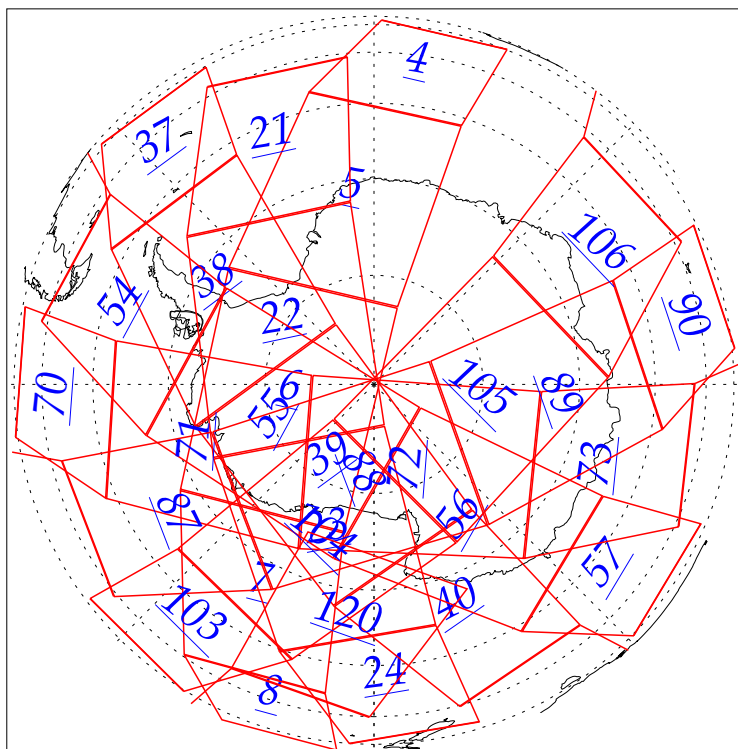

L1B Availability  
AMSU Granules: 240  
HSB Granules: 240  
AIRS Granules: 0

20 Jul 2002  
DoY 201  
Aqua Day 77  
Granules: 1 to 120

Granules: 121 to 240

Legend: AMSU Available, HSB Available, AIRS Available

L1B Availability  
AMSU Granules: 240  
HSB Granules: 240  
AIRS Granules: 0

20 Jul 2002  
DoY 201  
Aqua Day 77

Ascending Granules

Descending Granules

Legend: AMSU Available, HSB Available, AIRS Available

L1B Availability  
 AMSU Granules: 240  
 HSB Granules: 240  
 AIRS Granules: 0

20 Jul 2002  
 DoY 201  
 Aqua Day 77

Northern Hemisphere Granules

Southern Hemisphere Granules

Legend: AMSU Available, HSB Available, **AIRS Available**