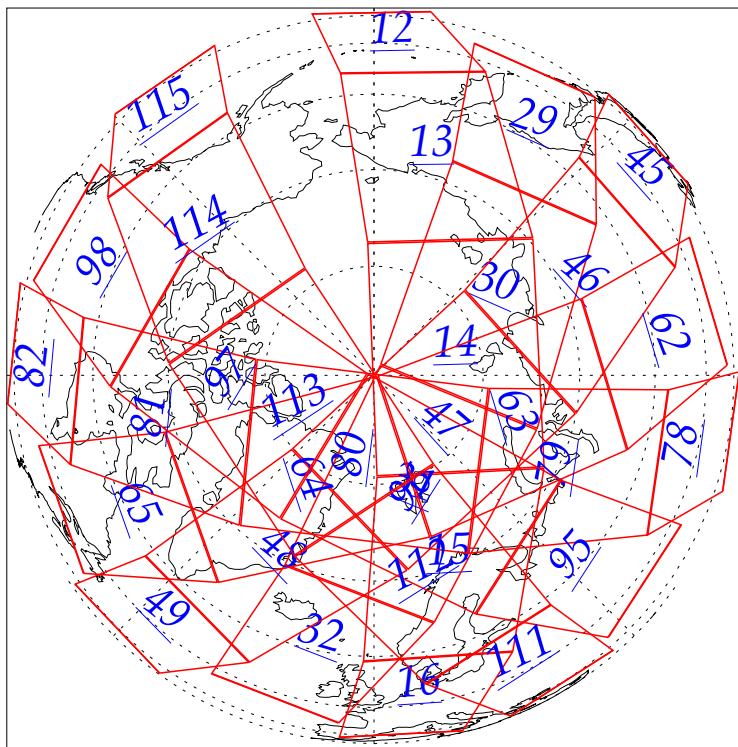

L1B Availability  
AMSU Granules: 240  
HSB Granules: 240  
AIRS Granules: 0

20 Jul 2002  
DoY 201  
Aqua Day 77  
Granules: 1 to 120

Granules: 121 to 240

Legend: AMSU Available, HSB Available, AIRS Available

L1B Availability  
AMSU Granules: 240  
HSB Granules: 240  
AIRS Granules: 0

20 Jul 2002  
DoY 201  
Aqua Day 77

Ascending Granules

Descending Granules

Legend: AMSU Available, HSB Available, AIRS Available

L1B Availability  
 AMSU Granules: 240  
 HSB Granules: 240  
 AIRS Granules: 0

20 Jul 2002  
 DoY 201  
 Aqua Day 77

Northern Hemisphere Granules

Southern Hemisphere Granules

Legend: AMSU Available, HSB Available, **AIRS Available**