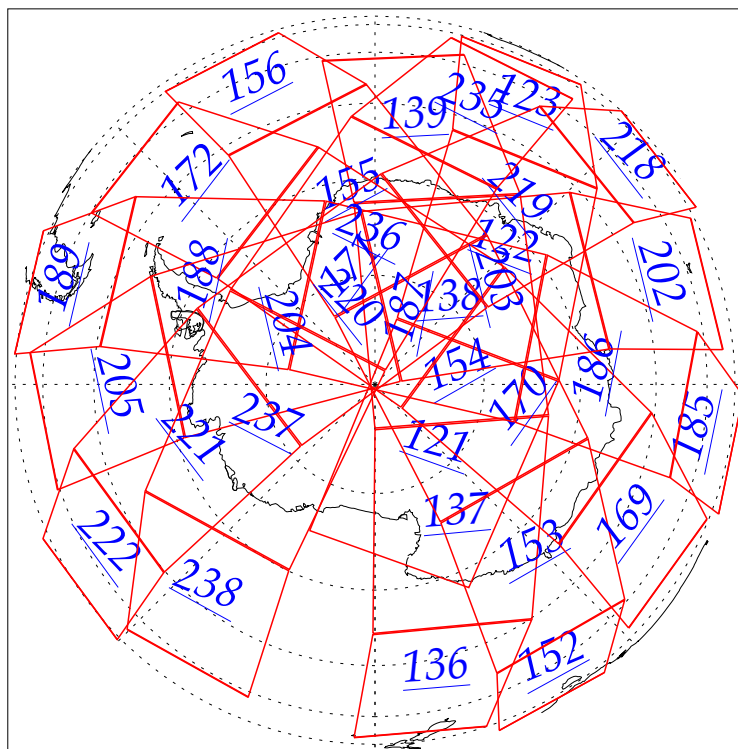

L1B Availability  
AMSU Granules: 240  
HSB Granules: 240  
AIRS Granules: 0

20 Jul 2002  
DoY 201  
Aqua Day 77  
Granules: 1 to 120

Granules: 121 to 240

Legend: AMSU Available, HSB Available, AIRS Available

L1B Availability  
AMSU Granules: 240  
HSB Granules: 240  
AIRS Granules: 0

20 Jul 2002  
DoY 201  
Aqua Day 77

Ascending Granules

Descending Granules

Legend: AMSU Available, HSB Available, AIRS Available

L1B Availability  
 AMSU Granules: 240  
 HSB Granules: 240  
 AIRS Granules: 0

20 Jul 2002  
 DoY 201  
 Aqua Day 77

Northern Hemisphere Granules

Southern Hemisphere Granules

Legend: AMSU Available, HSB Available, **AIRS Available**