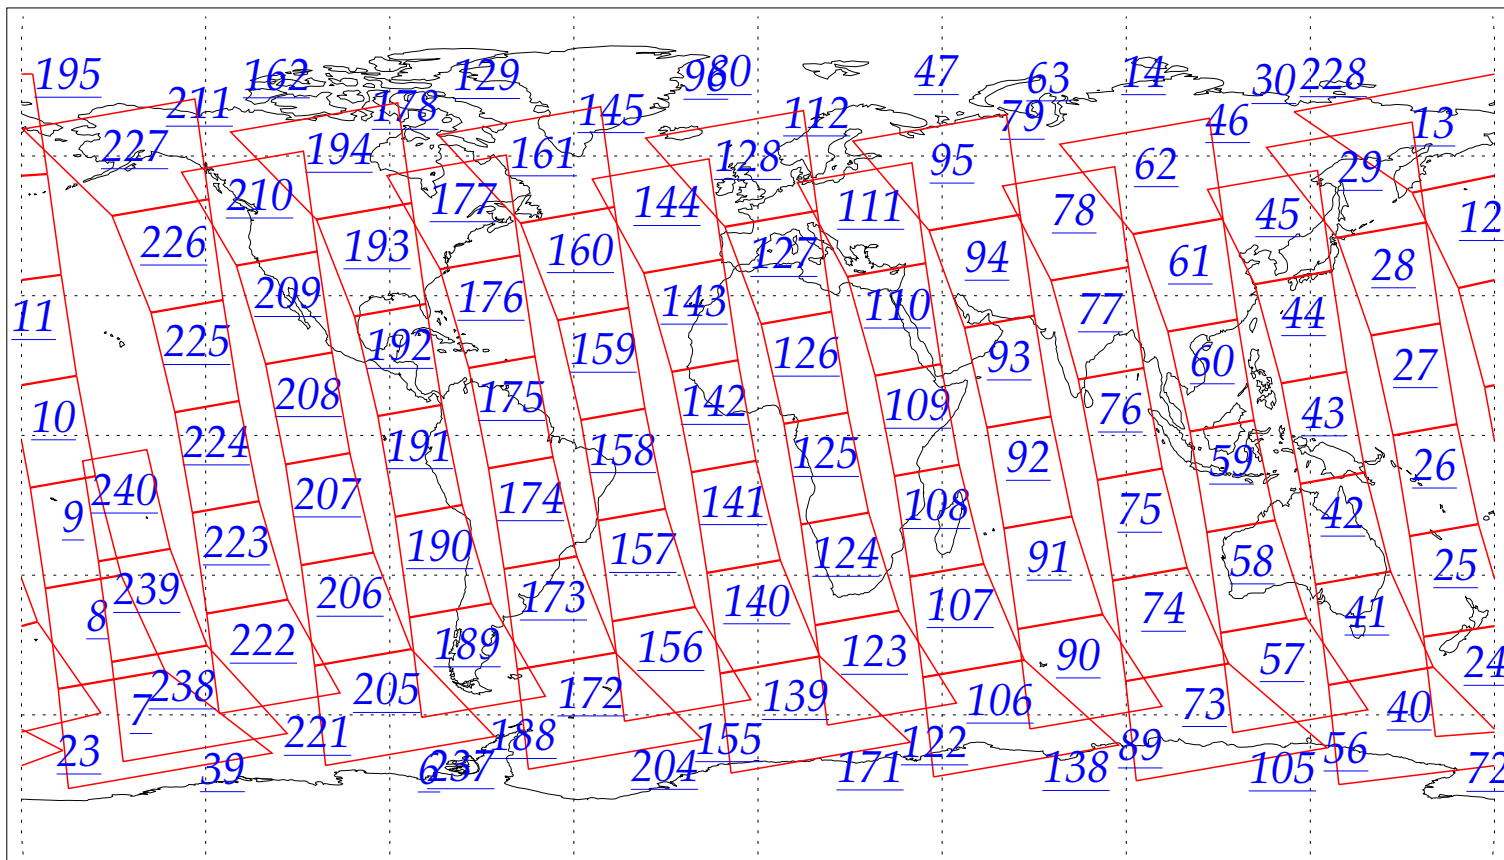

L1B Availability  
AMSU Granules: 240  
HSB Granules: 240  
AIRS Granules: 0

20 Jul 2002  
DoY 201  
Aqua Day 77  
Granules: 1 to 120

Granules: 121 to 240

Legend: AMSU Available, HSB Available, AIRS Available

L1B Availability  
AMSU Granules: 240  
HSB Granules: 240  
AIRS Granules: 0

20 Jul 2002  
DoY 201  
Aqua Day 77

Ascending Granules

Descending Granules

Legend: AMSU Available, HSB Available, AIRS Available

L1B Availability  
 AMSU Granules: 240  
 HSB Granules: 240  
 AIRS Granules: 0

20 Jul 2002  
 DoY 201  
 Aqua Day 77

Northern Hemisphere Granules

Southern Hemisphere Granules

Legend: AMSU Available, HSB Available, **AIRS Available**