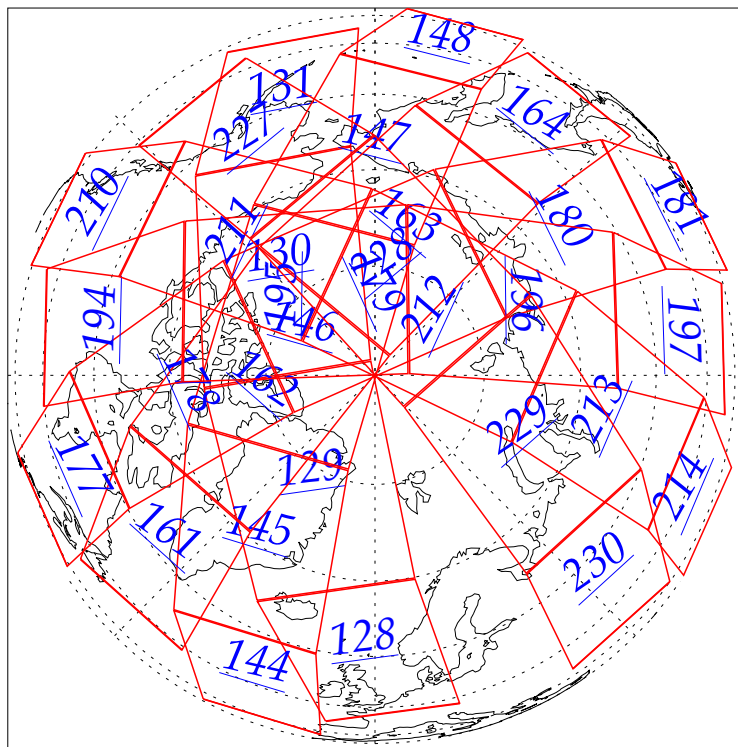

L1B Availability  
AMSU Granules: 240  
HSB Granules: 240  
AIRS Granules: 0

20 Jul 2002  
DoY 201  
Aqua Day 77  
Granules: 1 to 120

Granules: 121 to 240

Legend: AMSU Available, HSB Available, AIRS Available

L1B Availability  
AMSU Granules: 240  
HSB Granules: 240  
AIRS Granules: 0

20 Jul 2002  
DoY 201  
Aqua Day 77

Ascending Granules

Descending Granules

Legend: AMSU Available, HSB Available, AIRS Available

L1B Availability  
 AMSU Granules: 240  
 HSB Granules: 240  
 AIRS Granules: 0

20 Jul 2002  
 DoY 201  
 Aqua Day 77

Northern Hemisphere Granules

Southern Hemisphere Granules

Legend: AMSU Available, HSB Available, **AIRS Available**