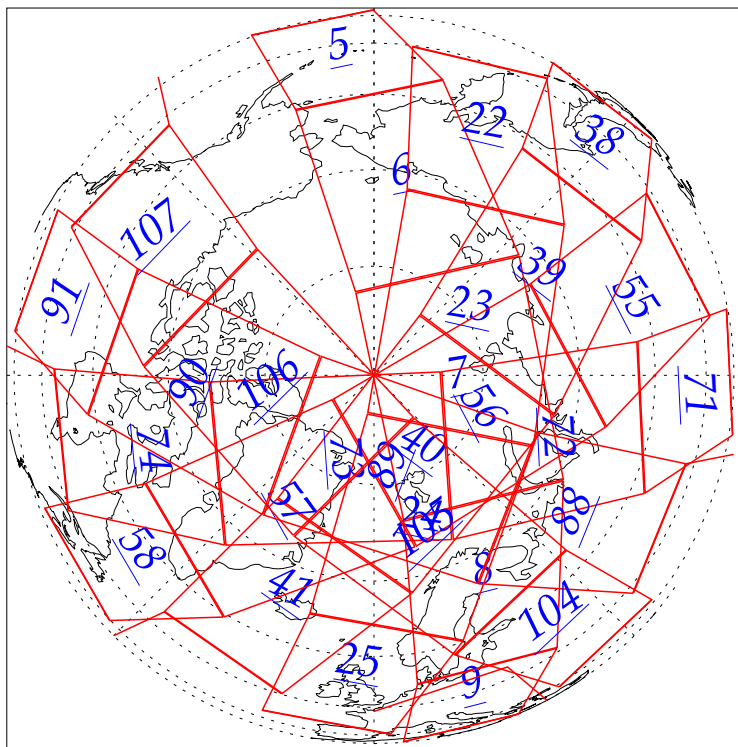

L1B Availability
 AMSU Granules: 240
 HSB Granules: 240
 AIRS Granules: 0

19 Jul 2002
 DoY 200
 Aqua Day 76
 Granules: 1 to 120

Granules: 121 to 240

Legend: AMSU Available, HSB Available, AIRS Available

L1B Availability
AMSU Granules: 240
HSB Granules: 240
AIRS Granules: 0

19 Jul 2002
DoY 200
Aqua Day 76

Ascending Granules

Descending Granules

Legend: AMSU Available, HSB Available, AIRS Available

L1B Availability
AMSU Granules: 240
HSB Granules: 240
AIRS Granules: 0

19 Jul 2002
DoY 200
Aqua Day 76

Northern Hemisphere Granules

Southern Hemisphere Granules

Legend: AMSU Available, HSB Available, **AIRS Available**