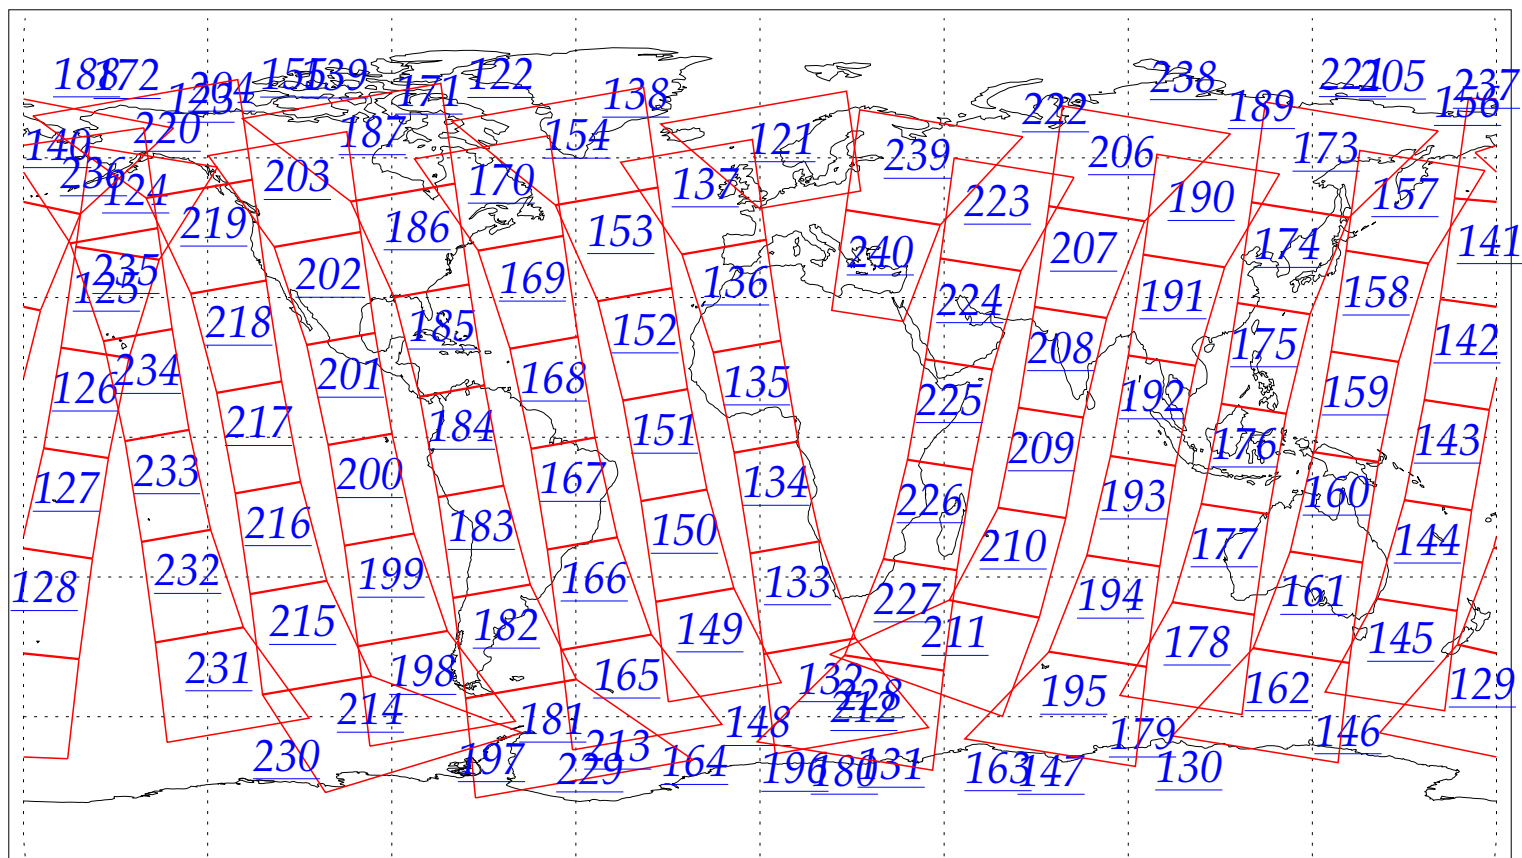

L1B Availability
 AMSU Granules: 240
 HSB Granules: 240
 AIRS Granules: 0

19 Jul 2002
 DoY 200
 Aqua Day 76
 Granules: 1 to 120

Granules: 121 to 240

Legend: AMSU Available, HSB Available, AIRS Available

L1B Availability
AMSU Granules: 240
HSB Granules: 240
AIRS Granules: 0

19 Jul 2002
DoY 200
Aqua Day 76

Ascending Granules

Descending Granules

Legend: AMSU Available, HSB Available, AIRS Available

L1B Availability
AMSU Granules: 240
HSB Granules: 240
AIRS Granules: 0

19 Jul 2002
DoY 200
Aqua Day 76

Northern Hemisphere Granules

Southern Hemisphere Granules

Legend: AMSU Available, HSB Available, **AIRS Available**