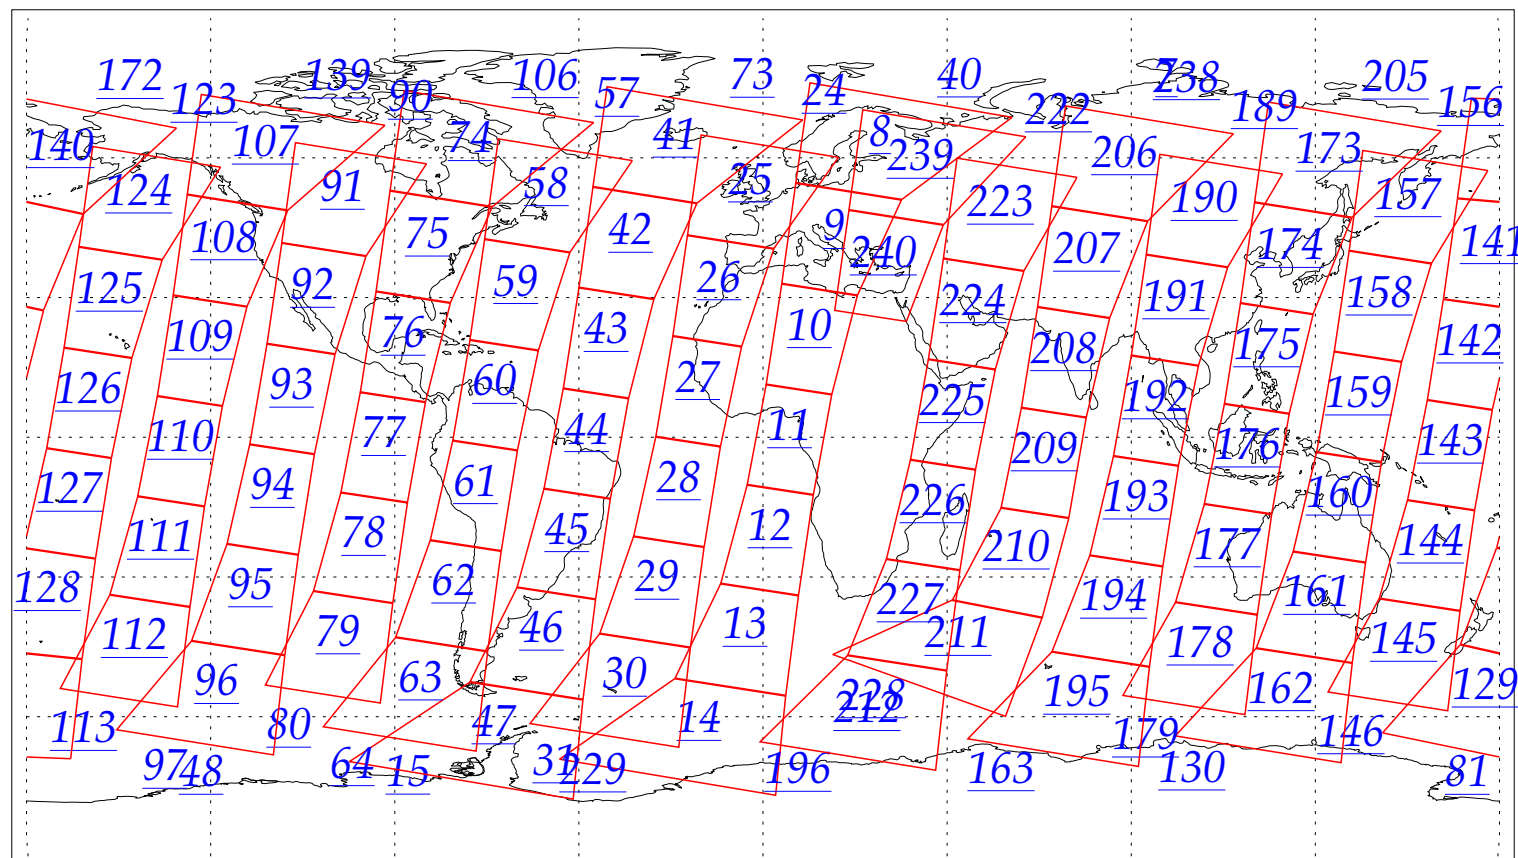

L1B Availability
 AMSU Granules: 240
 HSB Granules: 240
 AIRS Granules: 0

19 Jul 2002
 DoY 200
 Aqua Day 76
 Granules: 1 to 120

Granules: 121 to 240

Legend: AMSU Available, HSB Available, AIRS Available

L1B Availability
AMSU Granules: 240
HSB Granules: 240
AIRS Granules: 0

19 Jul 2002
DoY 200
Aqua Day 76

Ascending Granules

Descending Granules

Legend: AMSU Available, HSB Available, AIRS Available

L1B Availability
AMSU Granules: 240
HSB Granules: 240
AIRS Granules: 0

19 Jul 2002
DoY 200
Aqua Day 76

Northern Hemisphere Granules

Southern Hemisphere Granules

Legend: AMSU Available, HSB Available, **AIRS Available**