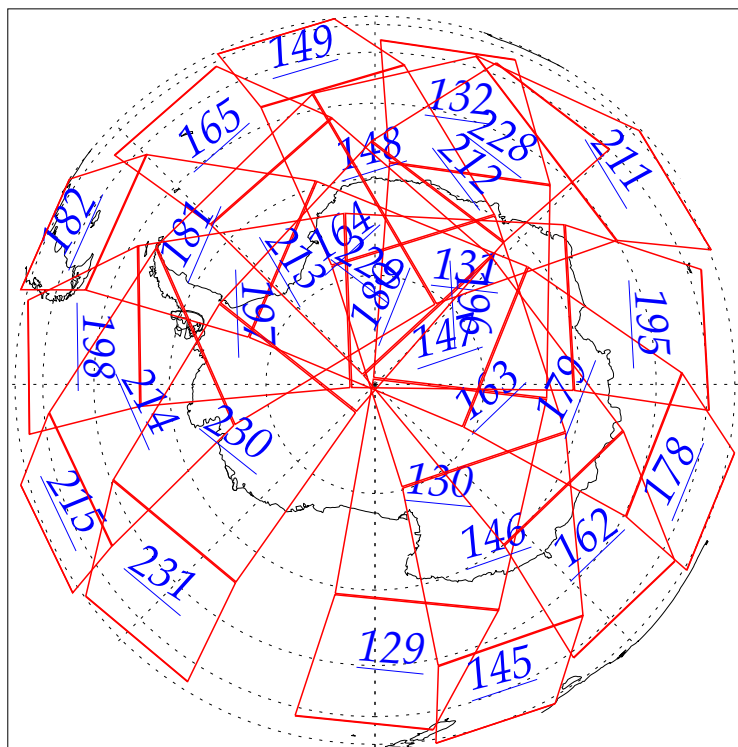

19 Jul 2002
DoY 200
Aqua Day 76

Ascending Granules

Descending Granules

Legend: AMSU Available, HSB Available, AIRS Available

L1B Availability
AMSU Granules: 240
HSB Granules: 240
AIRS Granules: 0

19 Jul 2002
DoY 200
Aqua Day 76

Northern Hemisphere Granules

Southern Hemisphere Granules

Legend: AMSU Available, HSB Available, **AIRS Available**