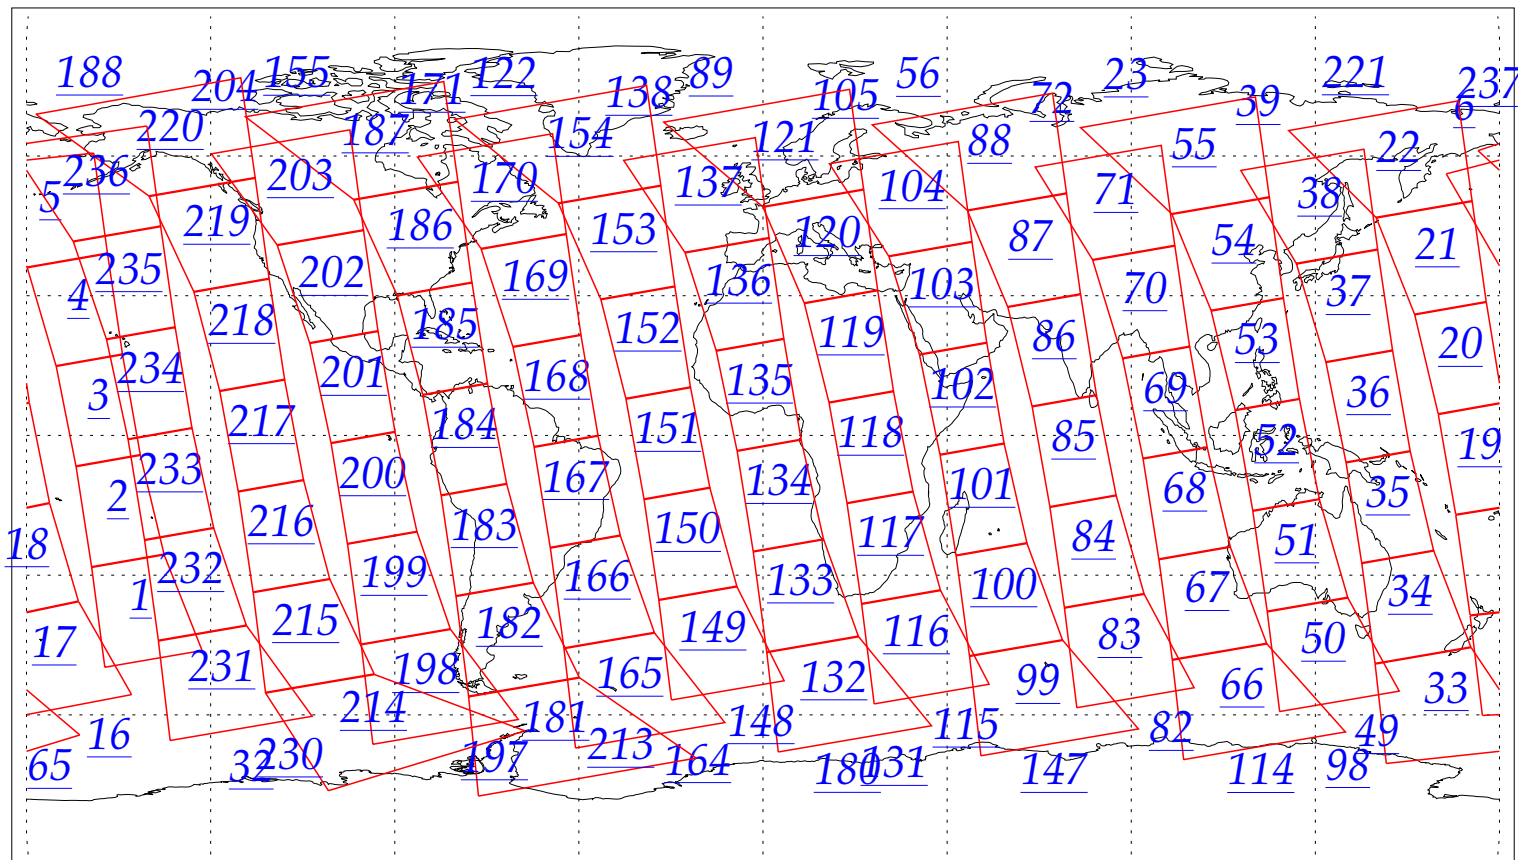

L1B Availability
 AMSU Granules: 240
 HSB Granules: 240
 AIRS Granules: 0

19 Jul 2002
 DoY 200
 Aqua Day 76
 Granules: 1 to 120

Granules: 121 to 240

Legend: AMSU Available, HSB Available, AIRS Available

L1B Availability
AMSU Granules: 240
HSB Granules: 240
AIRS Granules: 0

19 Jul 2002
DoY 200
Aqua Day 76

Ascending Granules

Descending Granules

Legend: AMSU Available, HSB Available, AIRS Available

L1B Availability
AMSU Granules: 240
HSB Granules: 240
AIRS Granules: 0

19 Jul 2002
DoY 200
Aqua Day 76

Northern Hemisphere Granules

Southern Hemisphere Granules

Legend: AMSU Available, HSB Available, **AIRS Available**