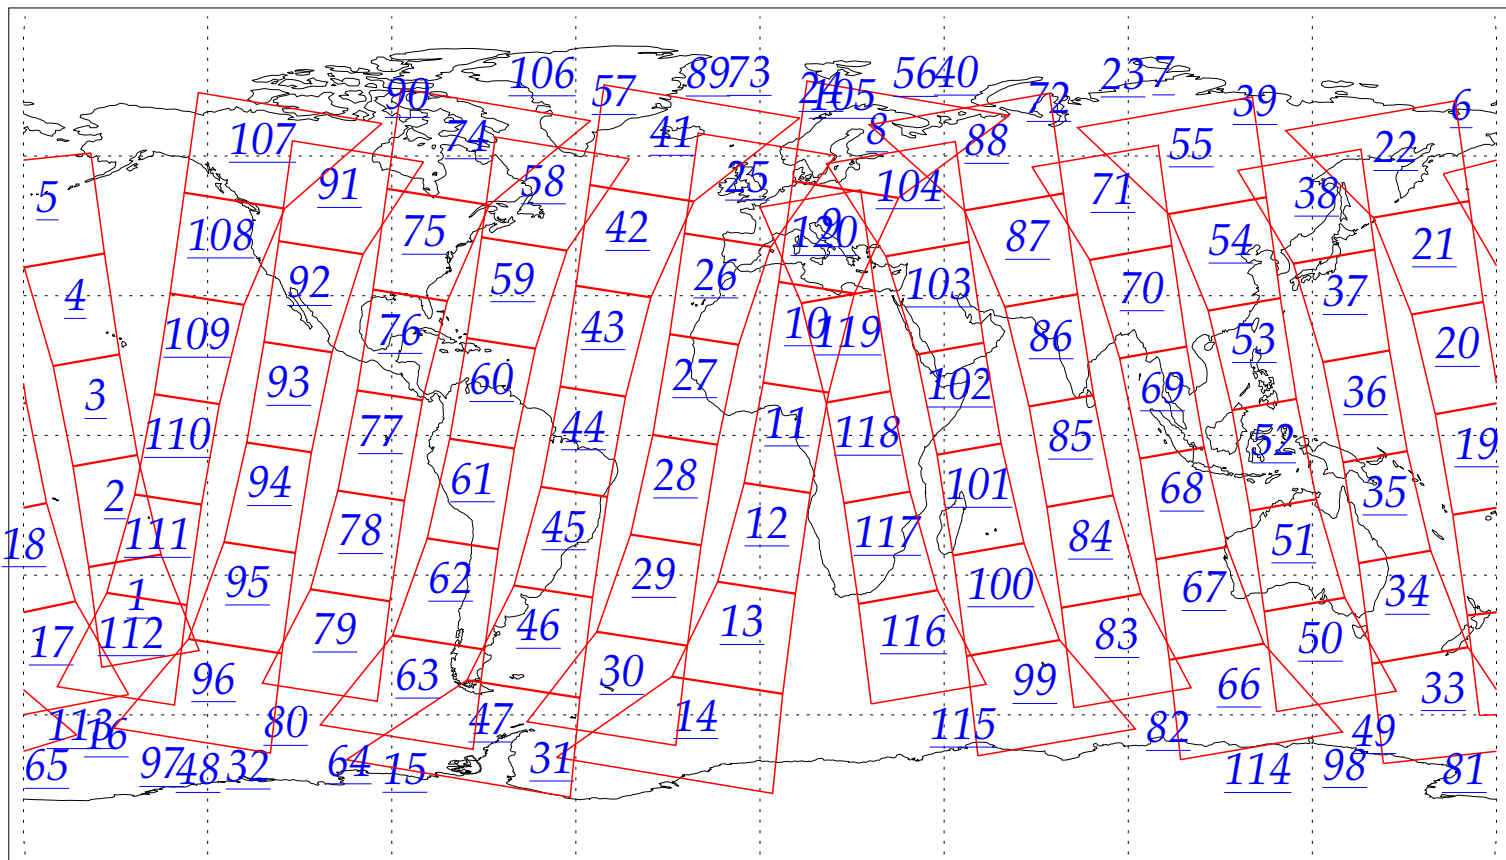

L1B Availability
 AMSU Granules: 240
 HSB Granules: 240
 AIRS Granules: 0

19 Jul 2002
 DoY 200
 Aqua Day 76
 Granules: 1 to 120

Granules: 121 to 240

Legend: AMSU Available, HSB Available, AIRS Available

L1B Availability
AMSU Granules: 240
HSB Granules: 240
AIRS Granules: 0

19 Jul 2002
DoY 200
Aqua Day 76

Ascending Granules

Descending Granules

Legend: AMSU Available, HSB Available, AIRS Available

L1B Availability
AMSU Granules: 240
HSB Granules: 240
AIRS Granules: 0

19 Jul 2002
DoY 200
Aqua Day 76

Northern Hemisphere Granules

Southern Hemisphere Granules

Legend: AMSU Available, HSB Available, **AIRS Available**