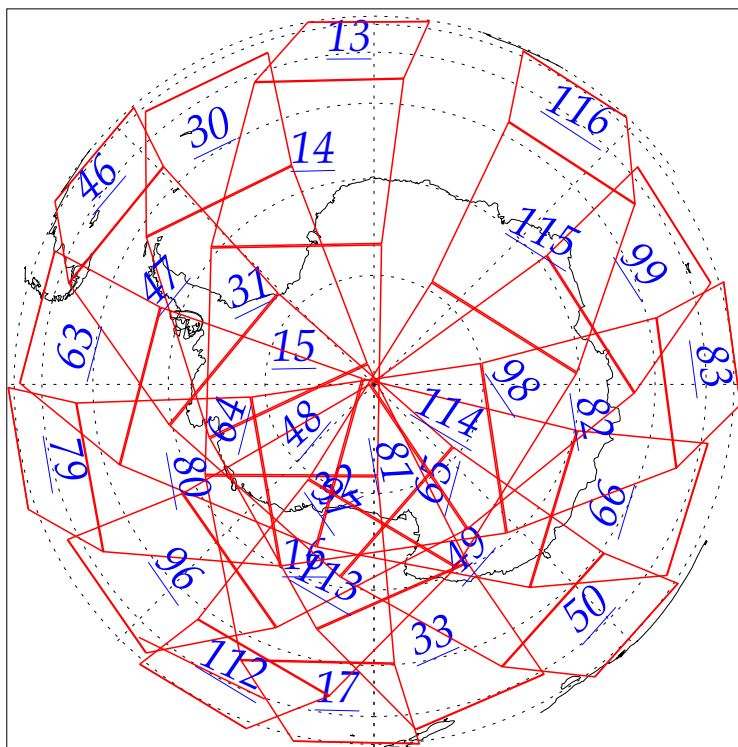

L1B Availability
 AMSU Granules: 240
 HSB Granules: 240
 AIRS Granules: 0

19 Jul 2002
 DoY 200
 Aqua Day 76
 Granules: 1 to 120

Granules: 121 to 240

Legend: AMSU Available, HSB Available, AIRS Available

L1B Availability
AMSU Granules: 240
HSB Granules: 240
AIRS Granules: 0

19 Jul 2002
DoY 200
Aqua Day 76

Ascending Granules

Descending Granules

Legend: AMSU Available, HSB Available, AIRS Available

L1B Availability
AMSU Granules: 240
HSB Granules: 240
AIRS Granules: 0

19 Jul 2002
DoY 200
Aqua Day 76

Northern Hemisphere Granules

Southern Hemisphere Granules

Legend: AMSU Available, HSB Available, **AIRS Available**