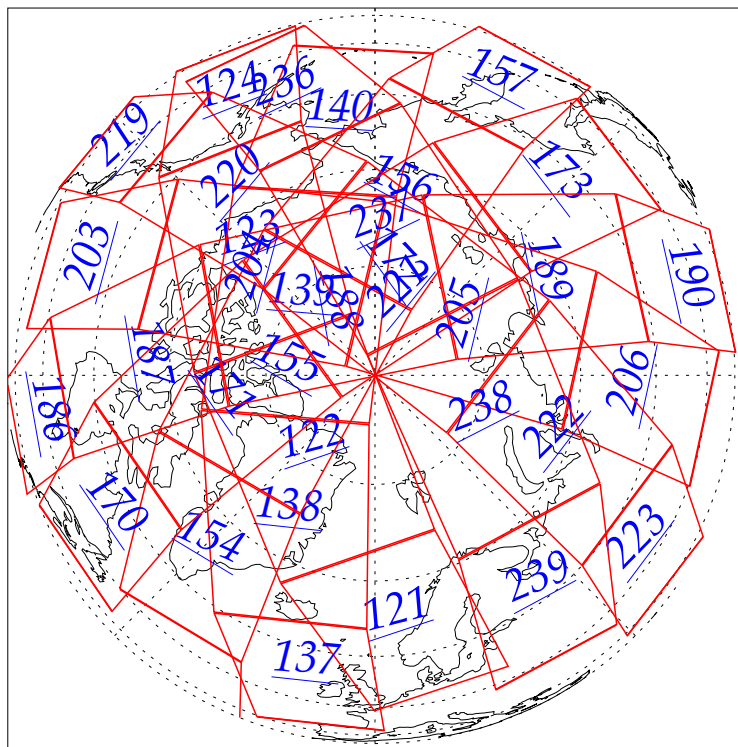

L1B Availability
 AMSU Granules: 240
 HSB Granules: 240
 AIRS Granules: 0

19 Jul 2002
 DoY 200
 Aqua Day 76
 Granules: 1 to 120

Granules: 121 to 240

Legend: AMSU Available, HSB Available, AIRS Available

L1B Availability
AMSU Granules: 240
HSB Granules: 240
AIRS Granules: 0

19 Jul 2002
DoY 200
Aqua Day 76

Ascending Granules

Descending Granules

Legend: AMSU Available, HSB Available, AIRS Available

L1B Availability
AMSU Granules: 240
HSB Granules: 240
AIRS Granules: 0

19 Jul 2002
DoY 200
Aqua Day 76

Northern Hemisphere Granules

Southern Hemisphere Granules

Legend: AMSU Available, HSB Available, **AIRS Available**