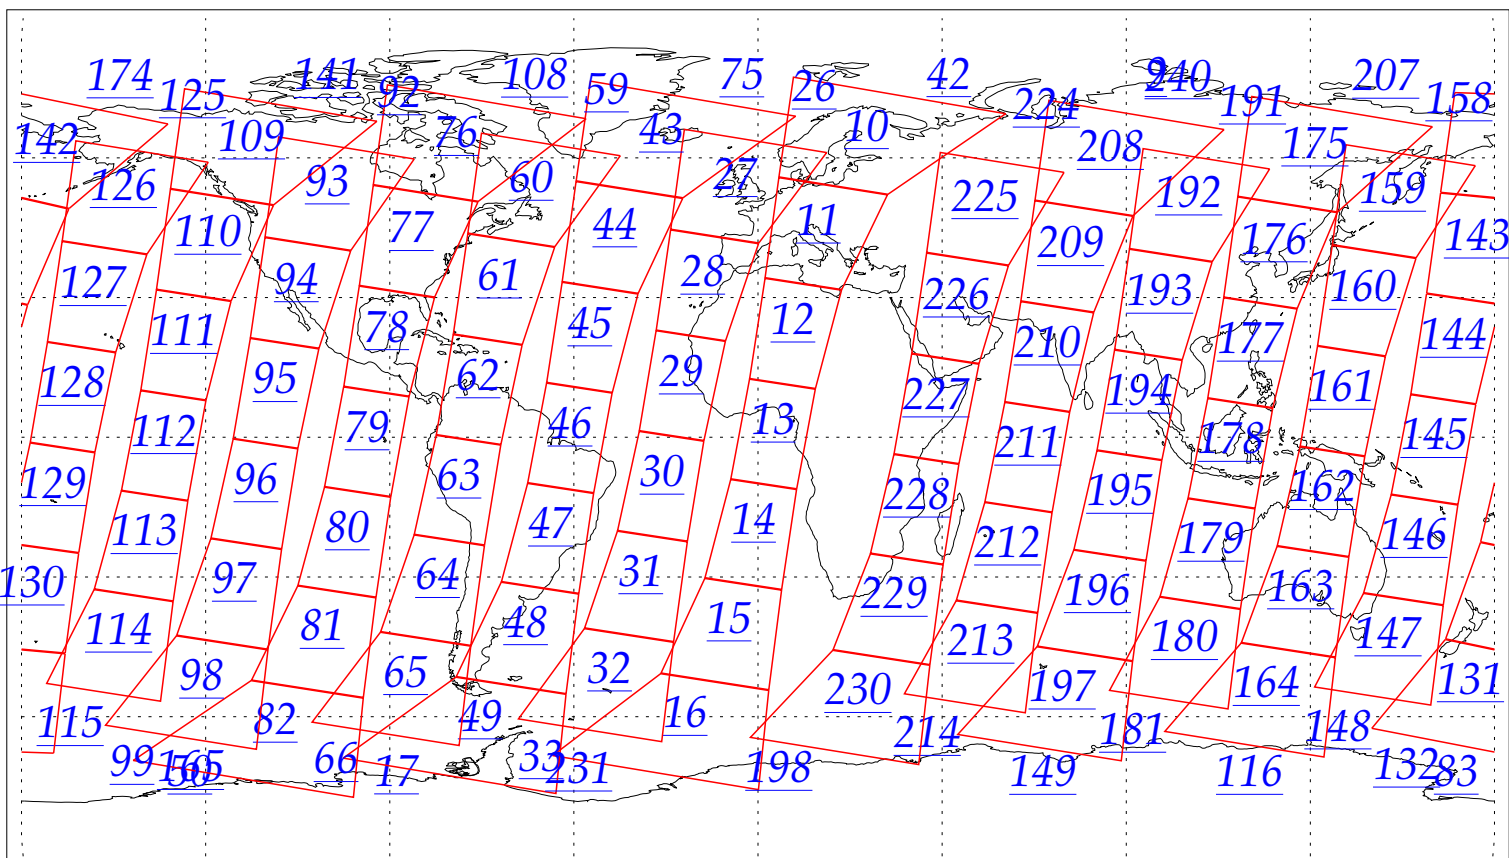

L1B Availability  
AMSU Granules: 240  
HSB Granules: 240  
AIRS Granules: 0

17 Jul 2002  
DoY 198  
Aqua Day 74  
Granules: 1 to 120

Granules: 121 to 240

Legend: AMSU Available, HSB Available, AIRS Available

L1B Availability  
AMSU Granules: 240  
HSB Granules: 240  
AIRS Granules: 0

17 Jul 2002  
DoY 198  
Aqua Day 74

Ascending Granules

Descending Granules

Legend: AMSU Available, HSB Available, AIRS Available

L1B Availability  
 AMSU Granules: 240  
 HSB Granules: 240  
 AIRS Granules: 0

17 Jul 2002  
 DoY 198  
 Aqua Day 74

Northern Hemisphere Granules

Southern Hemisphere Granules

Legend: AMSU Available, HSB Available, AIRS Available