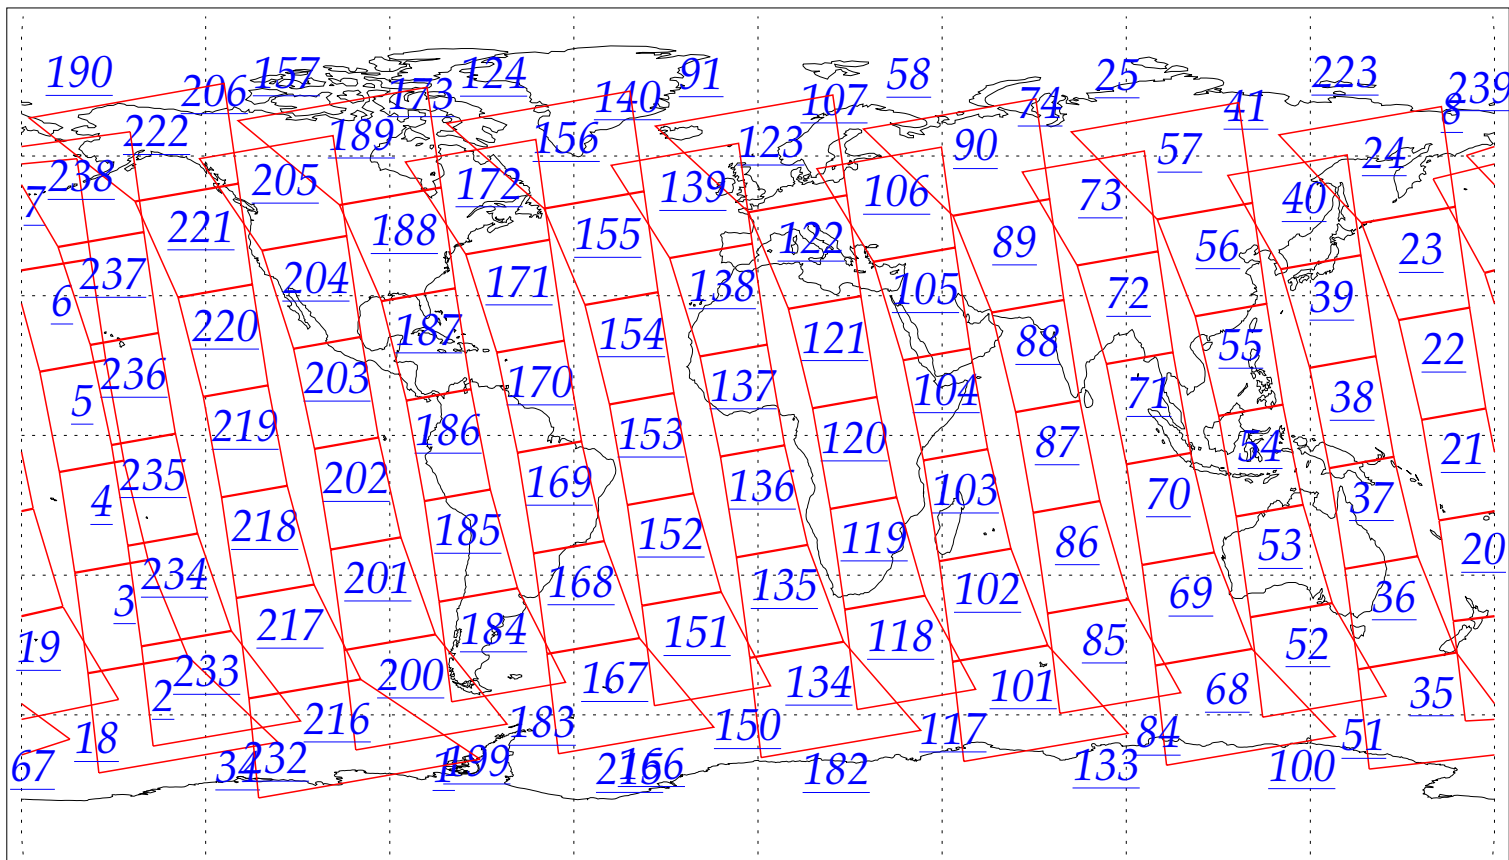

L1B Availability  
AMSU Granules: 240  
HSB Granules: 240  
AIRS Granules: 0

17 Jul 2002  
DoY 198  
Aqua Day 74  
Granules: 1 to 120

Granules: 121 to 240

Legend: AMSU Available, HSB Available, AIRS Available

L1B Availability  
AMSU Granules: 240  
HSB Granules: 240  
AIRS Granules: 0

17 Jul 2002  
DoY 198  
Aqua Day 74

Ascending Granules

Descending Granules

Legend: AMSU Available, HSB Available, AIRS Available

L1B Availability  
 AMSU Granules: 240  
 HSB Granules: 240  
 AIRS Granules: 0

17 Jul 2002  
 DoY 198  
 Aqua Day 74

Northern Hemisphere Granules

Southern Hemisphere Granules

Legend: AMSU Available, HSB Available, AIRS Available