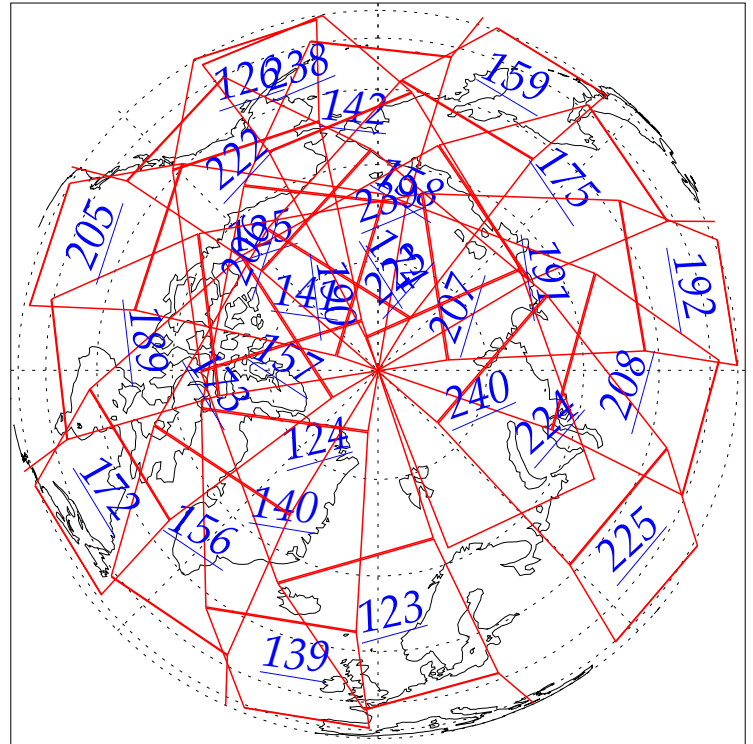

L1B Availability  
AMSU Granules: 240  
HSB Granules: 240  
AIRS Granules: 0

17 Jul 2002  
DoY 198  
Aqua Day 74  
Granules: 1 to 120

Granules: 121 to 240

Legend: AMSU Available, HSB Available, AIRS Available

L1B Availability  
AMSU Granules: 240  
HSB Granules: 240  
AIRS Granules: 0

17 Jul 2002  
DoY 198  
Aqua Day 74

Ascending Granules

Descending Granules

Legend: AMSU Available, HSB Available, AIRS Available

L1B Availability  
 AMSU Granules: 240  
 HSB Granules: 240  
 AIRS Granules: 0

17 Jul 2002  
 DoY 198  
 Aqua Day 74

Northern Hemisphere Granules

Southern Hemisphere Granules

Legend: AMSU Available, HSB Available, AIRS Available