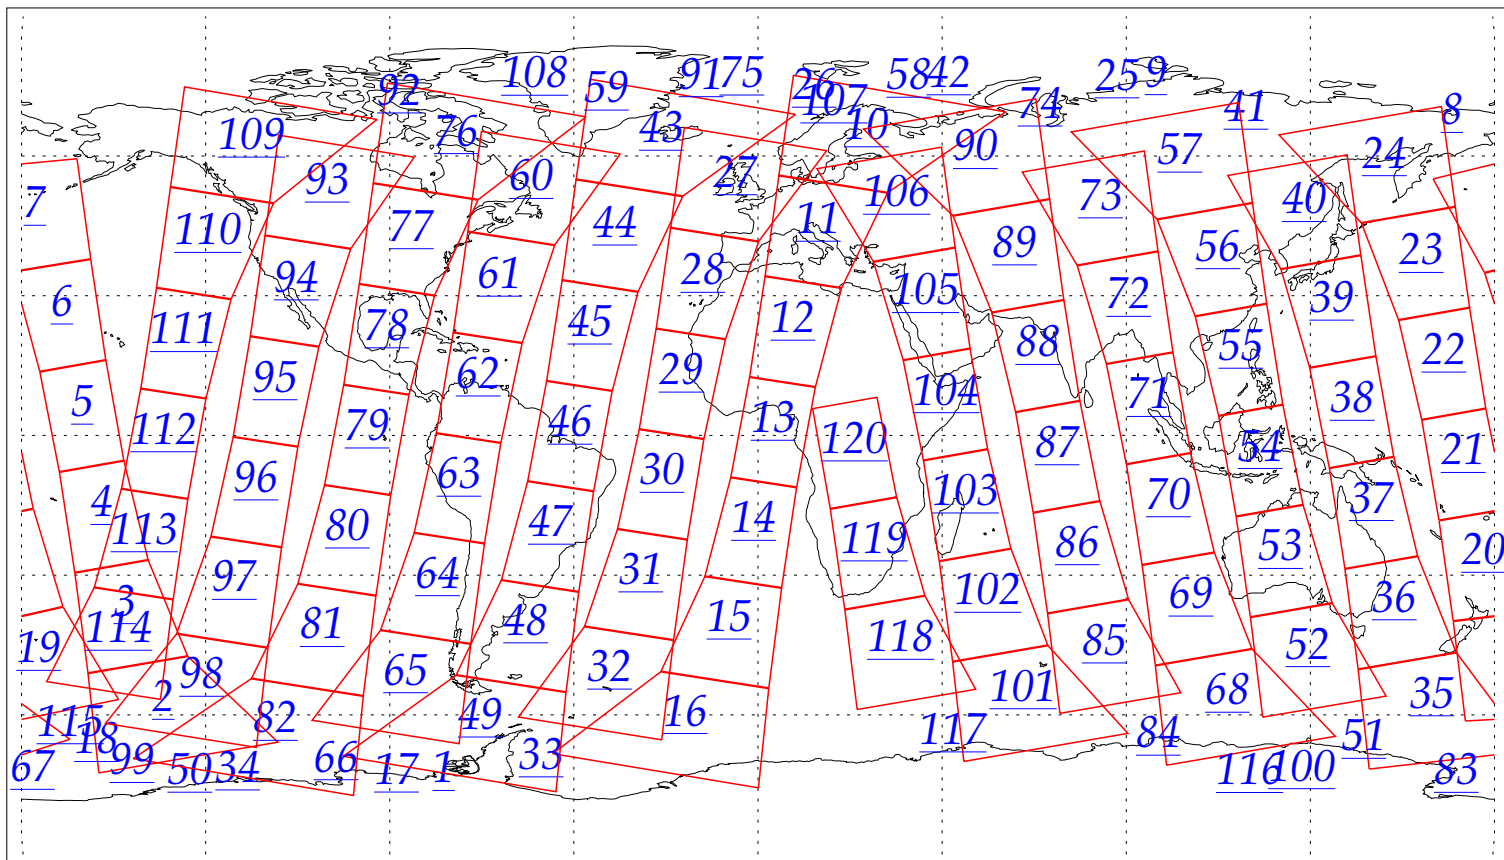

L1B Availability  
AMSU Granules: 240  
HSB Granules: 240  
AIRS Granules: 0

17 Jul 2002  
DoY 198  
Aqua Day 74  
Granules: 1 to 120

Granules: 121 to 240

Legend: AMSU Available, HSB Available, AIRS Available

L1B Availability  
AMSU Granules: 240  
HSB Granules: 240  
AIRS Granules: 0

17 Jul 2002  
DoY 198  
Aqua Day 74

Ascending Granules

Descending Granules

Legend: AMSU Available, HSB Available, AIRS Available

L1B Availability  
 AMSU Granules: 240  
 HSB Granules: 240  
 AIRS Granules: 0

17 Jul 2002  
 DoY 198  
 Aqua Day 74

Northern Hemisphere Granules

Southern Hemisphere Granules

Legend: AMSU Available, HSB Available, AIRS Available