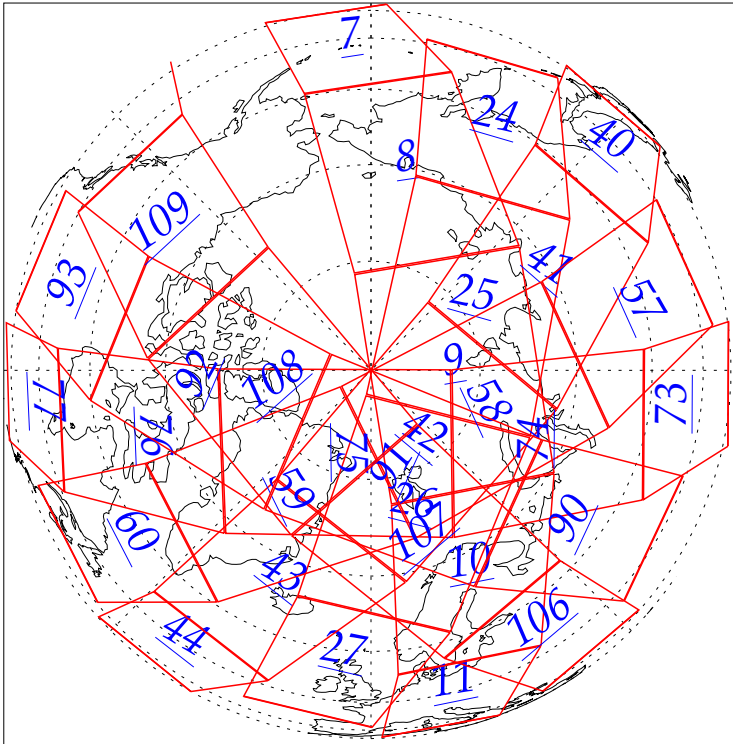

L1B Availability  
AMSU Granules: 240  
HSB Granules: 240  
AIRS Granules: 0

17 Jul 2002  
DoY 198  
Aqua Day 74  
Granules: 1 to 120

Granules: 121 to 240

Legend: AMSU Available, HSB Available, AIRS Available

L1B Availability  
AMSU Granules: 240  
HSB Granules: 240  
AIRS Granules: 0

17 Jul 2002  
DoY 198  
Aqua Day 74

Ascending Granules

Descending Granules

Legend: AMSU Available, HSB Available, AIRS Available

L1B Availability  
 AMSU Granules: 240  
 HSB Granules: 240  
 AIRS Granules: 0

17 Jul 2002  
 DoY 198  
 Aqua Day 74

Northern Hemisphere Granules

Southern Hemisphere Granules

Legend: AMSU Available, HSB Available, AIRS Available