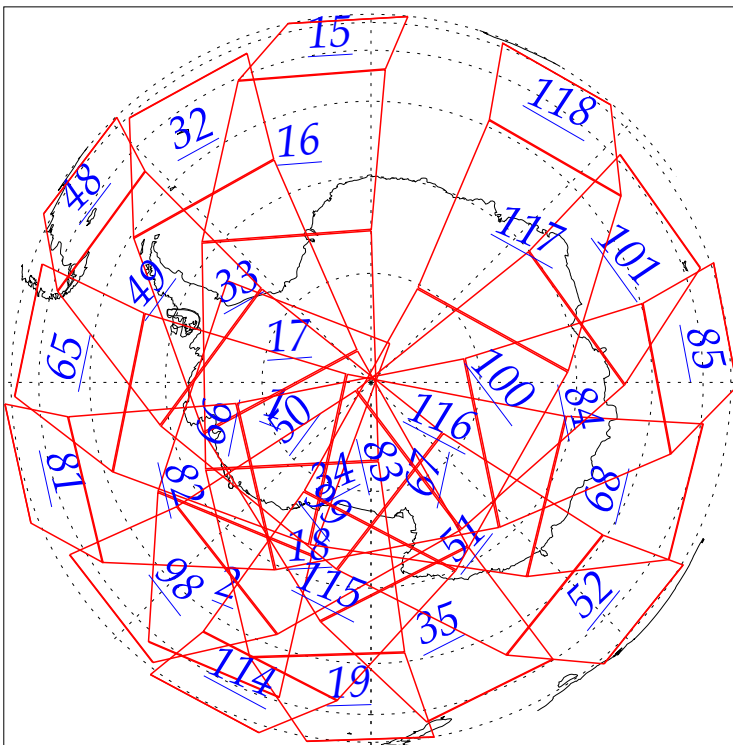

L1B Availability  
AMSU Granules: 240  
HSB Granules: 240  
AIRS Granules: 0

17 Jul 2002  
DoY 198  
Aqua Day 74  
Granules: 1 to 120

Granules: 121 to 240

Legend: AMSU Available, HSB Available, AIRS Available

L1B Availability  
AMSU Granules: 240  
HSB Granules: 240  
AIRS Granules: 0

17 Jul 2002  
DoY 198  
Aqua Day 74

Ascending Granules

Descending Granules

Legend: AMSU Available, HSB Available, AIRS Available

L1B Availability  
 AMSU Granules: 240  
 HSB Granules: 240  
 AIRS Granules: 0

17 Jul 2002  
 DoY 198  
 Aqua Day 74

Northern Hemisphere Granules

Southern Hemisphere Granules

Legend: AMSU Available, HSB Available, AIRS Available