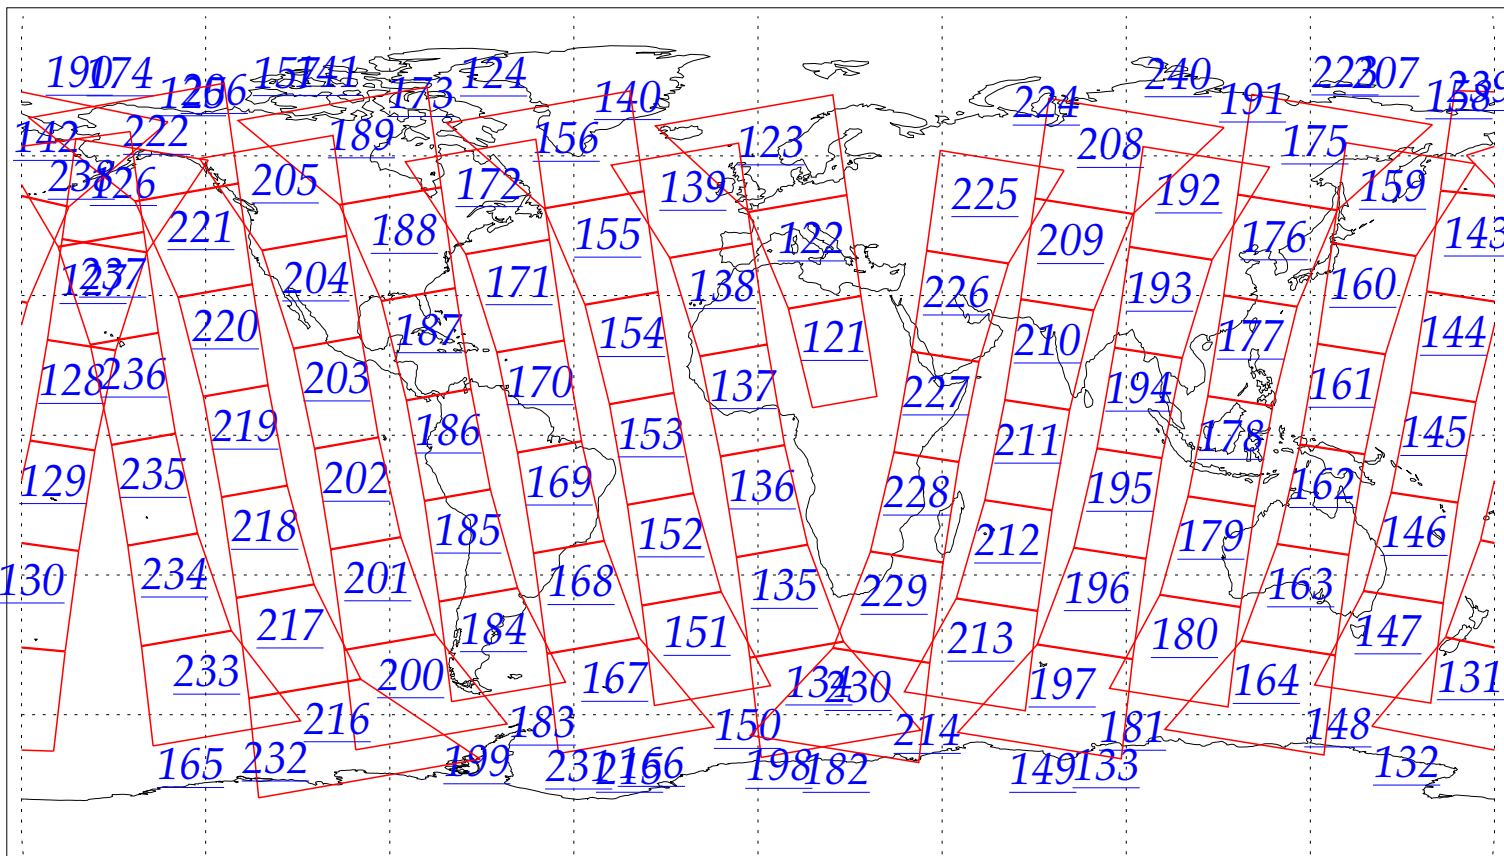

L1B Availability  
AMSU Granules: 240  
HSB Granules: 240  
AIRS Granules: 0

17 Jul 2002  
DoY 198  
Aqua Day 74  
Granules: 1 to 120

Granules: 121 to 240

Legend: AMSU Available, HSB Available, AIRS Available

L1B Availability  
AMSU Granules: 240  
HSB Granules: 240  
AIRS Granules: 0

17 Jul 2002  
DoY 198  
Aqua Day 74

Ascending Granules

Descending Granules

Legend: AMSU Available, HSB Available, AIRS Available

L1B Availability  
 AMSU Granules: 240  
 HSB Granules: 240  
 AIRS Granules: 0

17 Jul 2002  
 DoY 198  
 Aqua Day 74

Northern Hemisphere Granules

Southern Hemisphere Granules

Legend: AMSU Available, HSB Available, AIRS Available