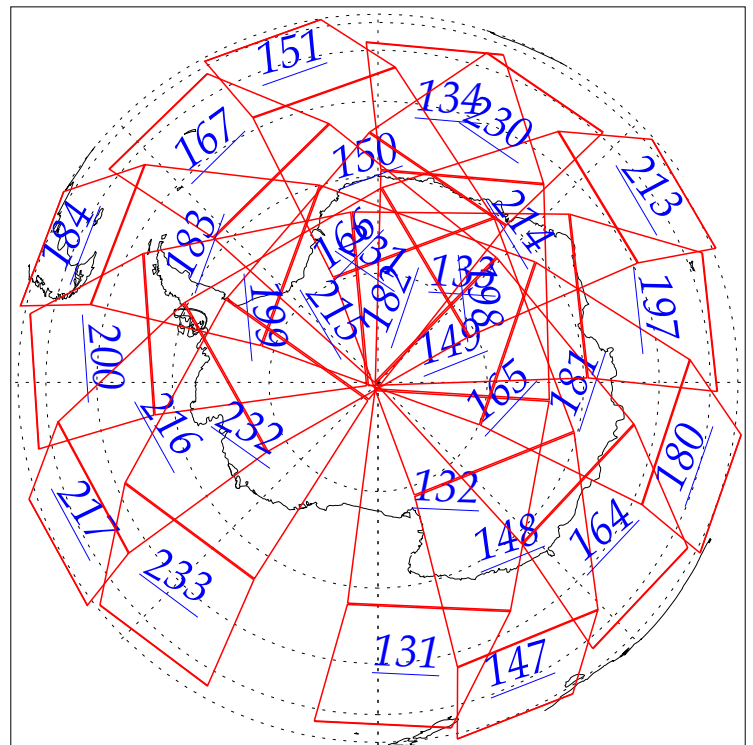

L1B Availability  
AMSU Granules: 240  
HSB Granules: 240  
AIRS Granules: 0

17 Jul 2002  
DoY 198  
Aqua Day 74  
Granules: 1 to 120

Granules: 121 to 240

Legend: AMSU Available, HSB Available, AIRS Available

L1B Availability  
AMSU Granules: 240  
HSB Granules: 240  
AIRS Granules: 0

17 Jul 2002  
DoY 198  
Aqua Day 74

Ascending Granules

Descending Granules

Legend: AMSU Available, HSB Available, AIRS Available

L1B Availability  
 AMSU Granules: 240  
 HSB Granules: 240  
 AIRS Granules: 0

17 Jul 2002  
 DoY 198  
 Aqua Day 74

Northern Hemisphere Granules

Southern Hemisphere Granules

Legend: AMSU Available, HSB Available, AIRS Available