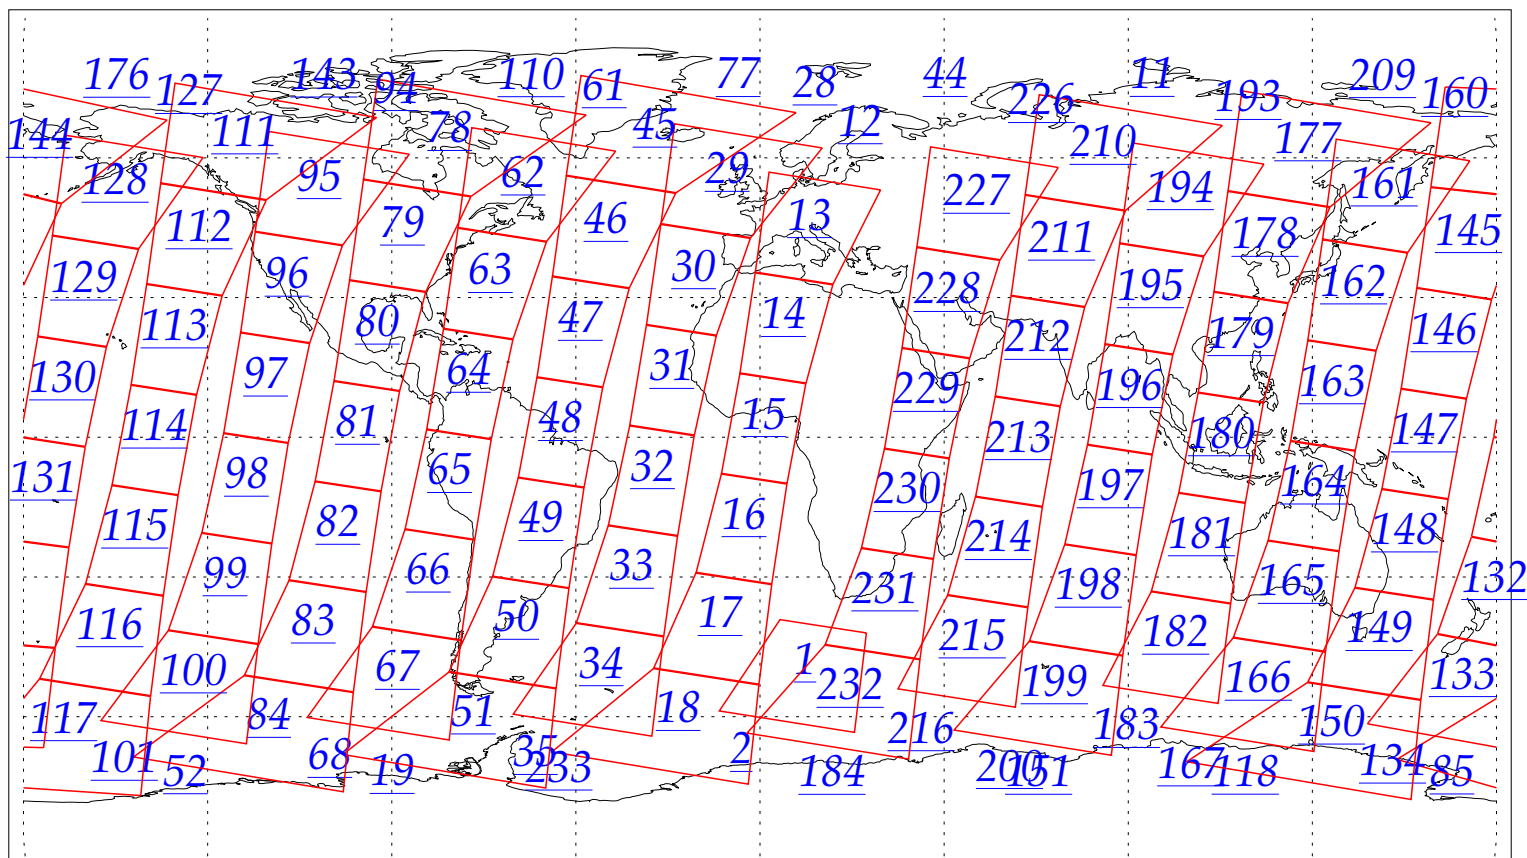

L1B Availability
AMSU Granules: 240
HSB Granules: 240
AIRS Granules: 0

15 Jul 2002
DoY 196
Aqua Day 72
Granules: 1 to 120

Granules: 121 to 240

Legend: AMSU Available, HSB Available, AIRS Available

L1B Availability
AMSU Granules: 240
HSB Granules: 240
AIRS Granules: 0

15 Jul 2002
DoY 196
Aqua Day 72

Ascending Granules

Descending Granules

Legend: AMSU Available, HSB Available, AIRS Available

L1B Availability
 AMSU Granules: 240
 HSB Granules: 240
 AIRS Granules: 0

15 Jul 2002
 DoY 196
 Aqua Day 72

Northern Hemisphere Granules

Southern Hemisphere Granules

Legend: AMSU Available, HSB Available, **AIRS Available**