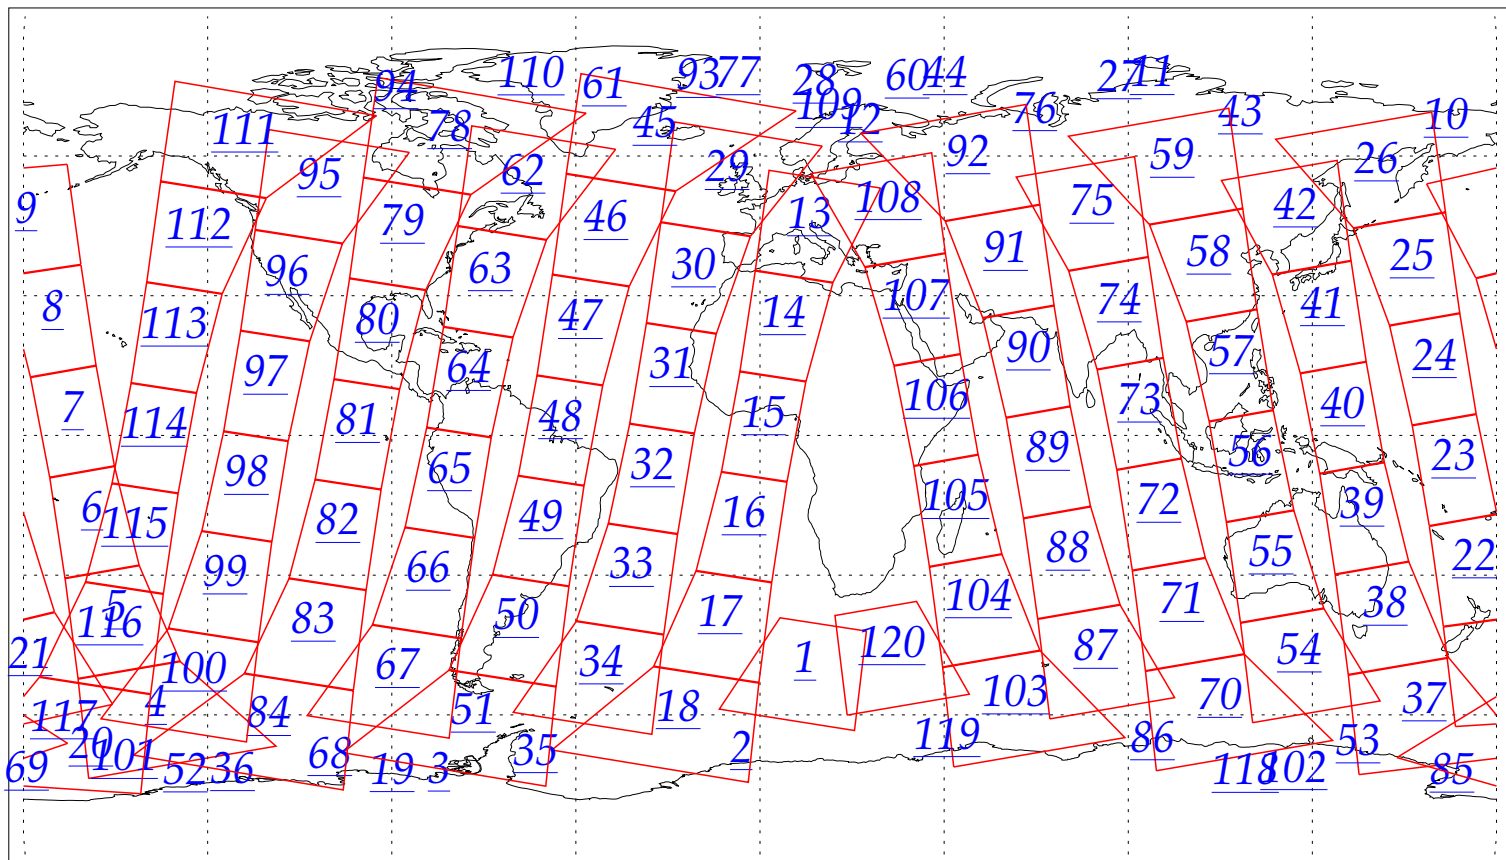

L1B Availability
AMSU Granules: 240
HSB Granules: 240
AIRS Granules: 0

15 Jul 2002
DoY 196
Aqua Day 72
Granules: 1 to 120

Granules: 121 to 240

Legend: AMSU Available, HSB Available, AIRS Available

L1B Availability
AMSU Granules: 240
HSB Granules: 240
AIRS Granules: 0

15 Jul 2002
DoY 196
Aqua Day 72

Ascending Granules

Descending Granules

Legend: AMSU Available, HSB Available, AIRS Available

L1B Availability
 AMSU Granules: 240
 HSB Granules: 240
 AIRS Granules: 0

15 Jul 2002
 DoY 196
 Aqua Day 72

Northern Hemisphere Granules

Southern Hemisphere Granules

Legend: AMSU Available, HSB Available, **AIRS Available**