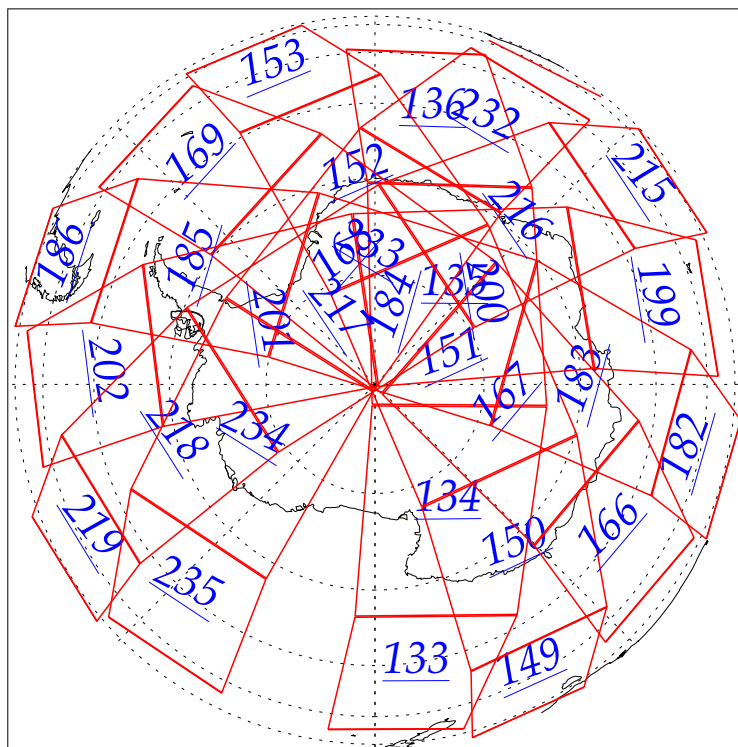

L1B Availability
AMSU Granules: 240
HSB Granules: 240
AIRS Granules: 0

15 Jul 2002
DoY 196
Aqua Day 72
Granules: 1 to 120

Granules: 121 to 240

Legend: AMSU Available, HSB Available, AIRS Available

L1B Availability
AMSU Granules: 240
HSB Granules: 240
AIRS Granules: 0

15 Jul 2002
DoY 196
Aqua Day 72

Ascending Granules

Descending Granules

Legend: AMSU Available, HSB Available, AIRS Available

L1B Availability
 AMSU Granules: 240
 HSB Granules: 240
 AIRS Granules: 0

15 Jul 2002
 DoY 196
 Aqua Day 72

Northern Hemisphere Granules

Southern Hemisphere Granules

Legend: AMSU Available, HSB Available, **AIRS Available**