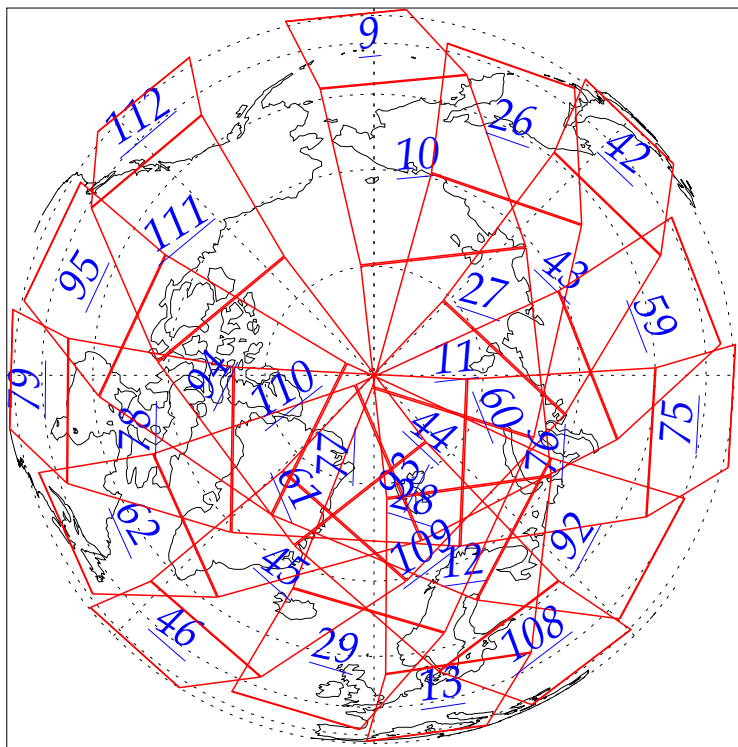

L1B Availability
AMSU Granules: 240
HSB Granules: 240
AIRS Granules: 0

15 Jul 2002
DoY 196
Aqua Day 72
Granules: 1 to 120

Granules: 121 to 240

Legend: AMSU Available, HSB Available, AIRS Available

L1B Availability
AMSU Granules: 240
HSB Granules: 240
AIRS Granules: 0

15 Jul 2002
DoY 196
Aqua Day 72

Ascending Granules

Descending Granules

Legend: AMSU Available, HSB Available, AIRS Available

L1B Availability
 AMSU Granules: 240
 HSB Granules: 240
 AIRS Granules: 0

15 Jul 2002
 DoY 196
 Aqua Day 72

Northern Hemisphere Granules

Southern Hemisphere Granules

Legend: AMSU Available, HSB Available, **AIRS Available**