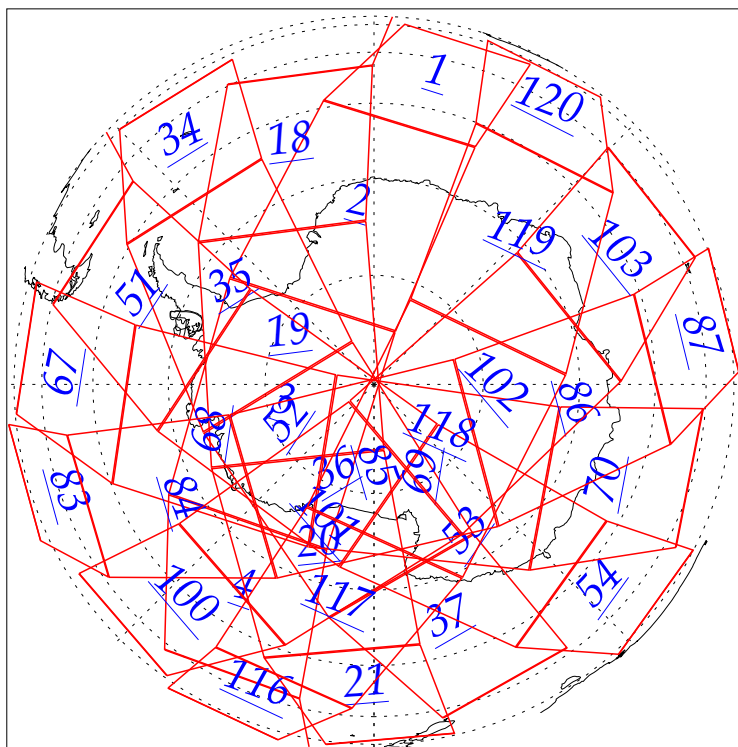

L1B Availability
AMSU Granules: 240
HSB Granules: 240
AIRS Granules: 0

15 Jul 2002
DoY 196
Aqua Day 72
Granules: 1 to 120

Granules: 121 to 240

Legend: AMSU Available, HSB Available, AIRS Available

L1B Availability
AMSU Granules: 240
HSB Granules: 240
AIRS Granules: 0

15 Jul 2002
DoY 196
Aqua Day 72

Ascending Granules

Descending Granules

Legend: AMSU Available, HSB Available, AIRS Available

L1B Availability
 AMSU Granules: 240
 HSB Granules: 240
 AIRS Granules: 0

15 Jul 2002
 DoY 196
 Aqua Day 72

Northern Hemisphere Granules

Southern Hemisphere Granules

Legend: AMSU Available, HSB Available, **AIRS Available**