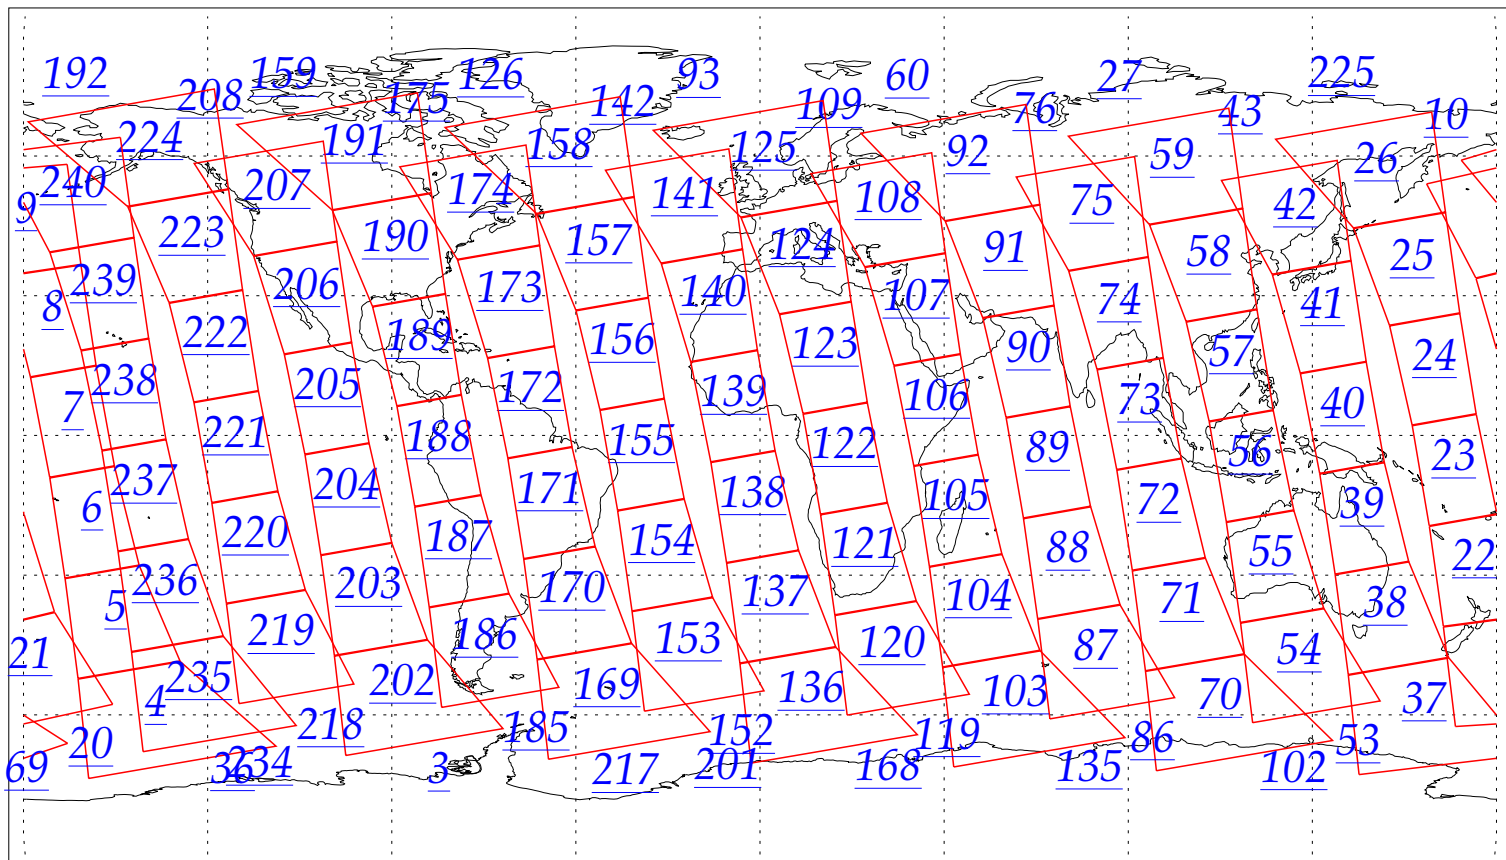

L1B Availability
AMSU Granules: 240
HSB Granules: 240
AIRS Granules: 0

15 Jul 2002
DoY 196
Aqua Day 72
Granules: 1 to 120

Granules: 121 to 240

Legend: AMSU Available, HSB Available, AIRS Available

L1B Availability
AMSU Granules: 240
HSB Granules: 240
AIRS Granules: 0

15 Jul 2002
DoY 196
Aqua Day 72

Ascending Granules

Descending Granules

Legend: AMSU Available, HSB Available, AIRS Available

L1B Availability
 AMSU Granules: 240
 HSB Granules: 240
 AIRS Granules: 0

15 Jul 2002
 DoY 196
 Aqua Day 72

Northern Hemisphere Granules

Southern Hemisphere Granules

Legend: AMSU Available, HSB Available, **AIRS Available**