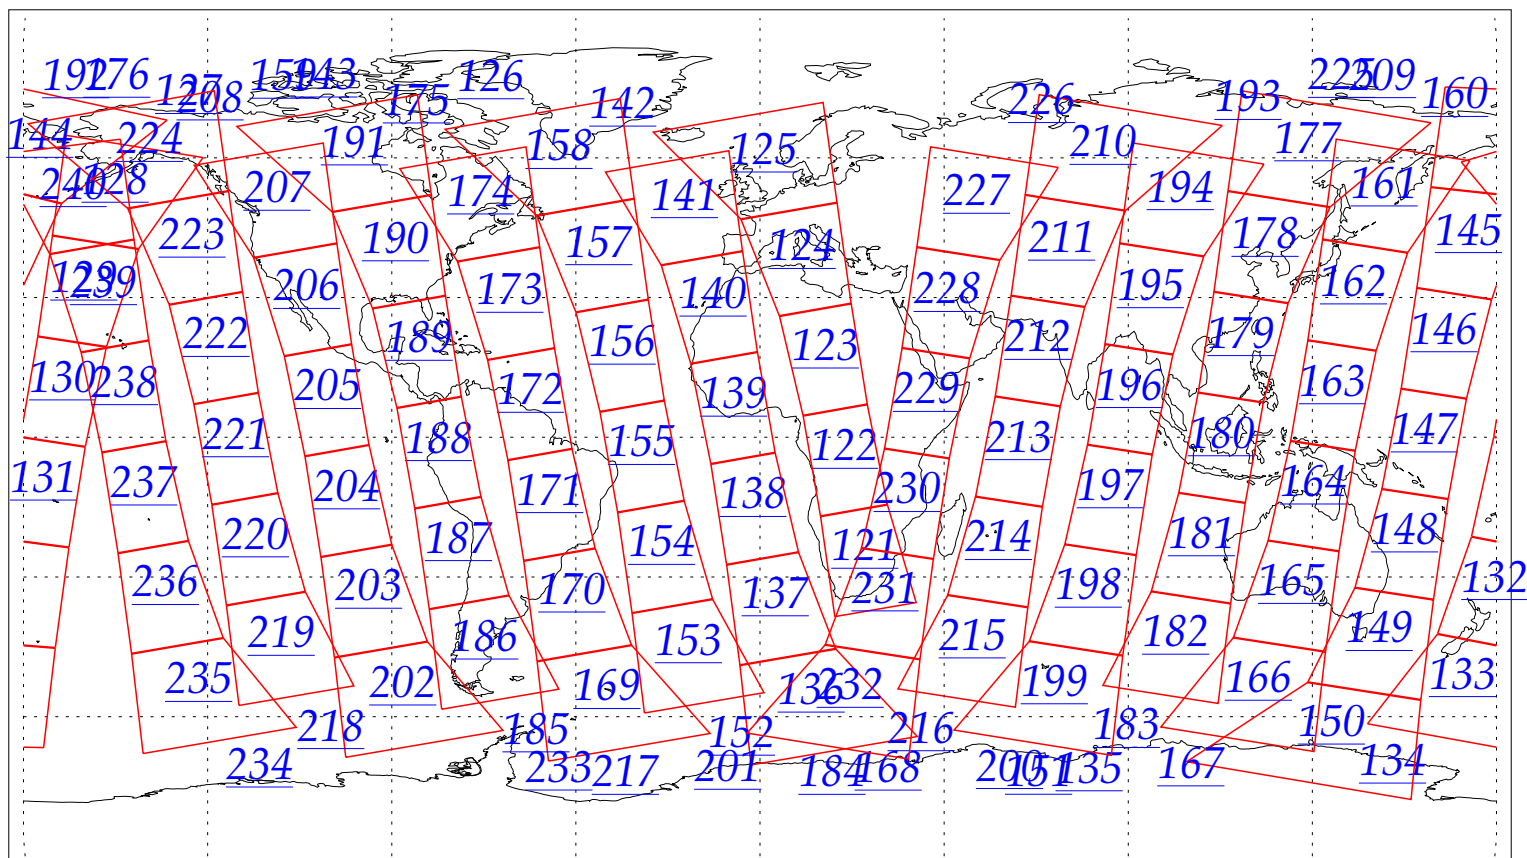

L1B Availability
AMSU Granules: 240
HSB Granules: 240
AIRS Granules: 0

15 Jul 2002
DoY 196
Aqua Day 72
Granules: 1 to 120

Granules: 121 to 240

Legend: AMSU Available, HSB Available, AIRS Available

L1B Availability
AMSU Granules: 240
HSB Granules: 240
AIRS Granules: 0

15 Jul 2002
DoY 196
Aqua Day 72

Ascending Granules

Descending Granules

Legend: AMSU Available, HSB Available, AIRS Available

L1B Availability
 AMSU Granules: 240
 HSB Granules: 240
 AIRS Granules: 0

15 Jul 2002
 DoY 196
 Aqua Day 72

Northern Hemisphere Granules

Southern Hemisphere Granules

Legend: AMSU Available, HSB Available, **AIRS Available**