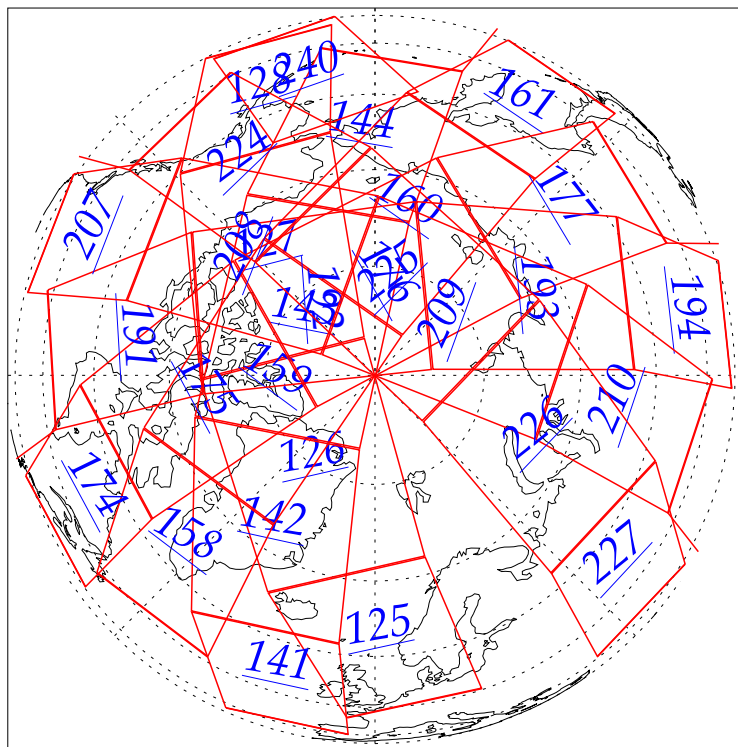

L1B Availability
AMSU Granules: 240
HSB Granules: 240
AIRS Granules: 0

15 Jul 2002
DoY 196
Aqua Day 72
Granules: 1 to 120

Granules: 121 to 240

Legend: AMSU Available, HSB Available, AIRS Available

L1B Availability
AMSU Granules: 240
HSB Granules: 240
AIRS Granules: 0

15 Jul 2002
DoY 196
Aqua Day 72

Ascending Granules

Descending Granules

Legend: AMSU Available, HSB Available, AIRS Available

L1B Availability
 AMSU Granules: 240
 HSB Granules: 240
 AIRS Granules: 0

15 Jul 2002
 DoY 196
 Aqua Day 72

Northern Hemisphere Granules

Southern Hemisphere Granules

Legend: AMSU Available, HSB Available, **AIRS Available**