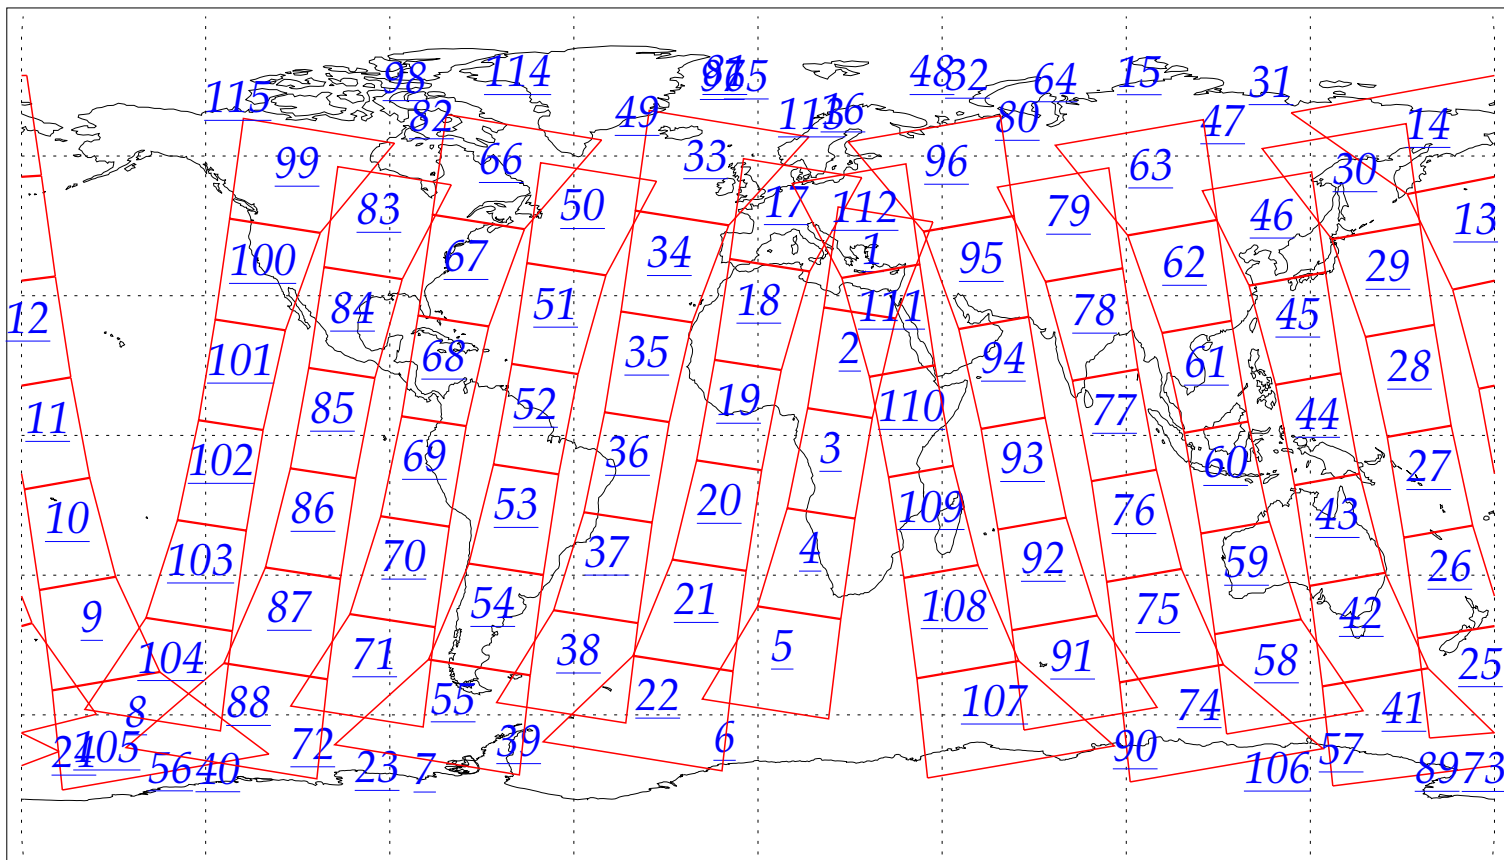

L1B Availability  
 AMSU Granules: 189  
 HSB Granules: 189  
 AIRS Granules: 0

11 Jul 2002  
 DoY 192  
 Aqua Day 68

Granules: 1 to 120

Granules: 121 to 240

Legend: AMSU Available, HSB Available, AIRS Available

L1B Availability  
 AMSU Granules: 189  
 HSB Granules: 189  
 AIRS Granules: 0

11 Jul 2002  
 DoY 192  
 Aqua Day 68

Ascending Granules

Descending Granules

Legend: AMSU Available, HSB Available, AIRS Available

L1B Availability  
 AMSU Granules: 189  
 HSB Granules: 189  
 AIRS Granules: 0

11 Jul 2002  
 DoY 192  
 Aqua Day 68

Northern Hemisphere Granules

Southern Hemisphere Granules

Legend: AMSU Available, HSB Available, **AIRS Available**