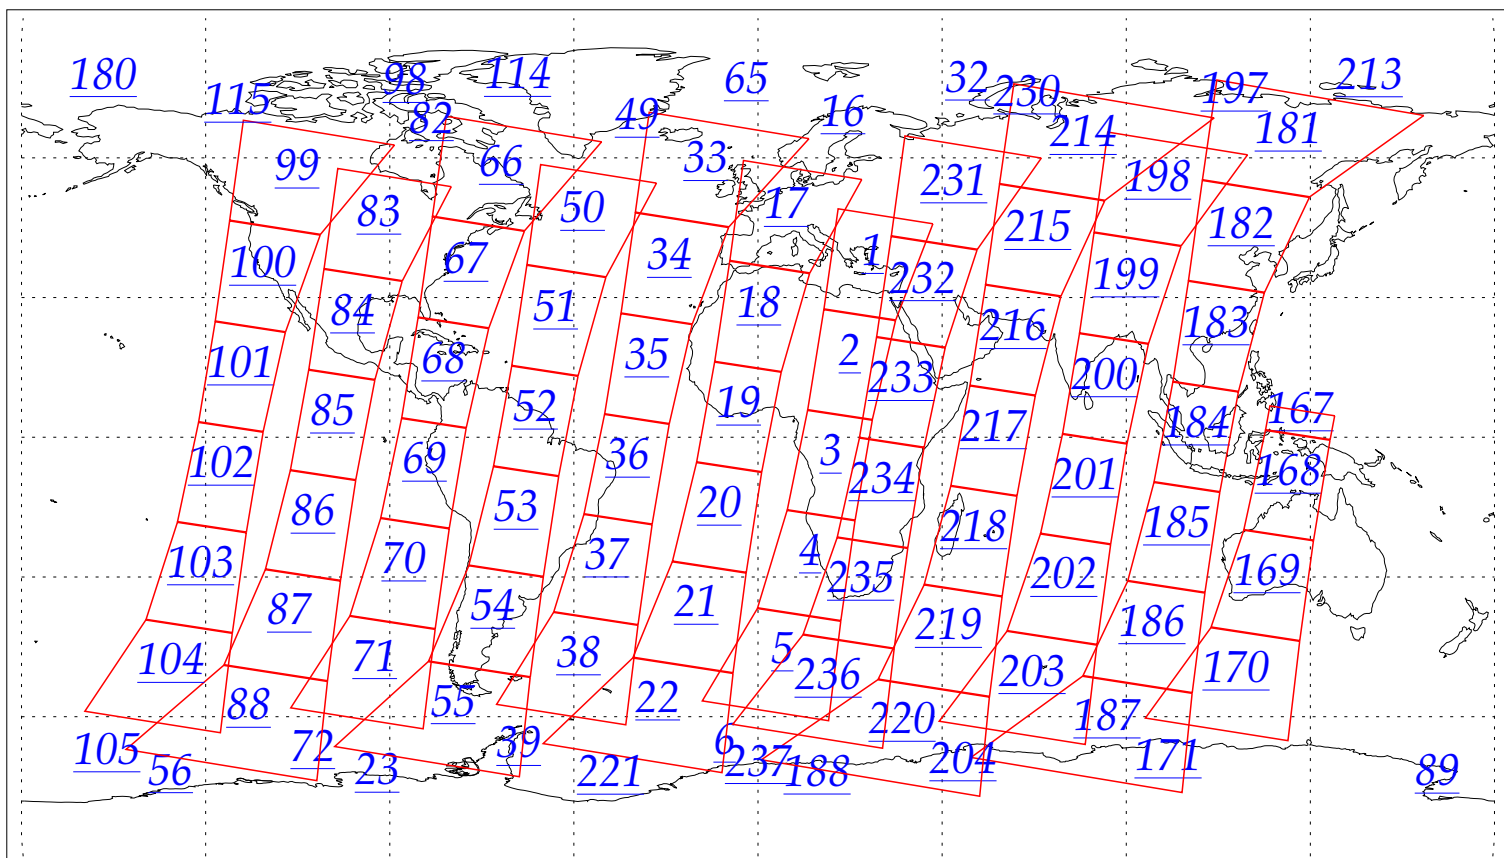

L1B Availability  
 AMSU Granules: 189  
 HSB Granules: 189  
 AIRS Granules: 0

11 Jul 2002  
 DoY 192  
 Aqua Day 68

Granules: 1 to 120

Granules: 121 to 240

Legend: AMSU Available, HSB Available, AIRS Available

L1B Availability  
 AMSU Granules: 189  
 HSB Granules: 189  
 AIRS Granules: 0

11 Jul 2002  
 DoY 192  
 Aqua Day 68

Ascending Granules

Descending Granules

Legend: AMSU Available, HSB Available, AIRS Available

L1B Availability  
 AMSU Granules: 189  
 HSB Granules: 189  
 AIRS Granules: 0

11 Jul 2002  
 DoY 192  
 Aqua Day 68

Northern Hemisphere Granules

Southern Hemisphere Granules

Legend: AMSU Available, HSB Available, **AIRS Available**