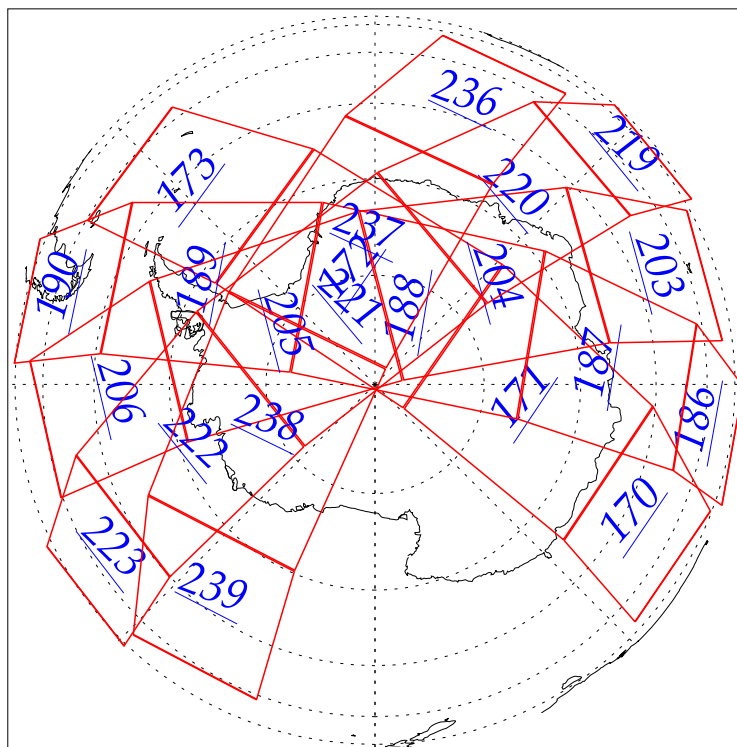

L1B Availability  
 AMSU Granules: 189  
 HSB Granules: 189  
 AIRS Granules: 0

11 Jul 2002  
 DoY 192  
 Aqua Day 68

Granules: 1 to 120

Granules: 121 to 240

Legend: AMSU Available, HSB Available, AIRS Available

L1B Availability  
 AMSU Granules: 189  
 HSB Granules: 189  
 AIRS Granules: 0

11 Jul 2002  
 DoY 192  
 Aqua Day 68

Ascending Granules

Descending Granules

Legend: AMSU Available, HSB Available, AIRS Available

L1B Availability  
 AMSU Granules: 189  
 HSB Granules: 189  
 AIRS Granules: 0

11 Jul 2002  
 DoY 192  
 Aqua Day 68

Northern Hemisphere Granules

Southern Hemisphere Granules

Legend: AMSU Available, HSB Available, **AIRS Available**