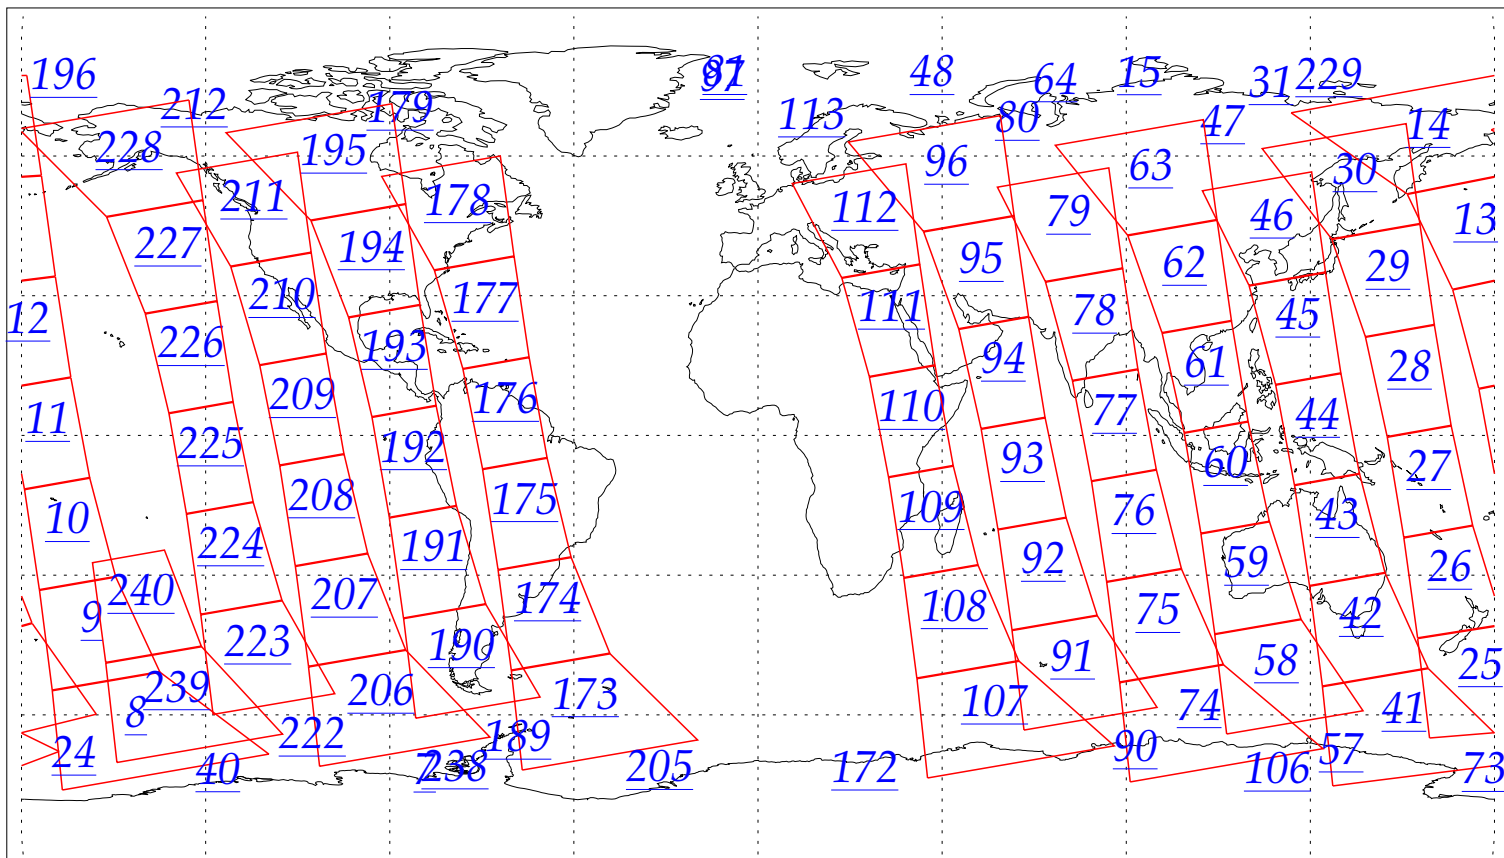

L1B Availability  
 AMSU Granules: 189  
 HSB Granules: 189  
 AIRS Granules: 0

11 Jul 2002  
 DoY 192  
 Aqua Day 68

Granules: 1 to 120

Granules: 121 to 240

Legend: AMSU Available, HSB Available, AIRS Available

L1B Availability  
 AMSU Granules: 189  
 HSB Granules: 189  
 AIRS Granules: 0

11 Jul 2002  
 DoY 192  
 Aqua Day 68

Ascending Granules

Descending Granules

Legend: AMSU Available, HSB Available, AIRS Available

L1B Availability  
 AMSU Granules: 189  
 HSB Granules: 189  
 AIRS Granules: 0

11 Jul 2002  
 DoY 192  
 Aqua Day 68

Northern Hemisphere Granules

Southern Hemisphere Granules

Legend: AMSU Available, HSB Available, **AIRS Available**