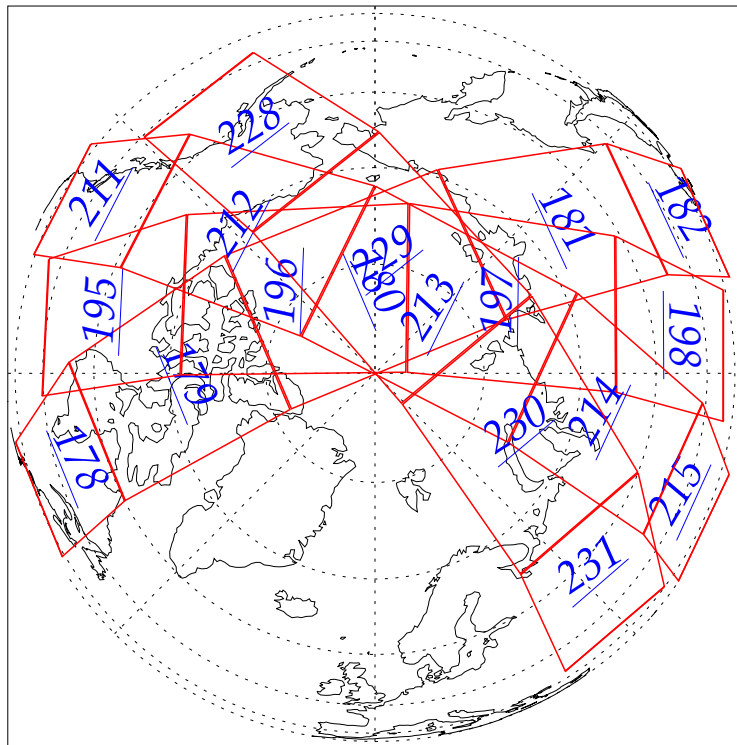

L1B Availability  
 AMSU Granules: 189  
 HSB Granules: 189  
 AIRS Granules: 0

11 Jul 2002  
 DoY 192  
 Aqua Day 68

Granules: 1 to 120

Granules: 121 to 240

Legend: AMSU Available, HSB Available, AIRS Available

L1B Availability  
 AMSU Granules: 189  
 HSB Granules: 189  
 AIRS Granules: 0

11 Jul 2002  
 DoY 192  
 Aqua Day 68

Ascending Granules

Descending Granules

Legend: AMSU Available, HSB Available, AIRS Available

L1B Availability  
 AMSU Granules: 189  
 HSB Granules: 189  
 AIRS Granules: 0

11 Jul 2002  
 DoY 192  
 Aqua Day 68

Northern Hemisphere Granules

Southern Hemisphere Granules

Legend: AMSU Available, HSB Available, **AIRS Available**