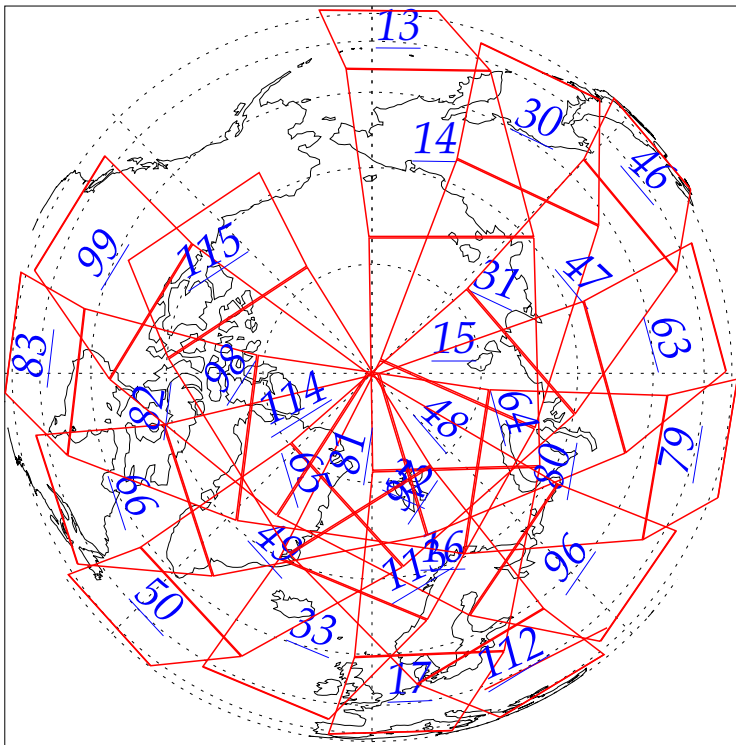

L1B Availability  
 AMSU Granules: 189  
 HSB Granules: 189  
 AIRS Granules: 0

11 Jul 2002  
 DoY 192  
 Aqua Day 68

Granules: 1 to 120

Granules: 121 to 240

Legend: AMSU Available, HSB Available, AIRS Available

L1B Availability  
 AMSU Granules: 189  
 HSB Granules: 189  
 AIRS Granules: 0

11 Jul 2002  
 DoY 192  
 Aqua Day 68

Ascending Granules

Descending Granules

Legend: AMSU Available, HSB Available, AIRS Available

L1B Availability  
 AMSU Granules: 189  
 HSB Granules: 189  
 AIRS Granules: 0

11 Jul 2002  
 DoY 192  
 Aqua Day 68

Northern Hemisphere Granules

Southern Hemisphere Granules

Legend: AMSU Available, HSB Available, **AIRS Available**