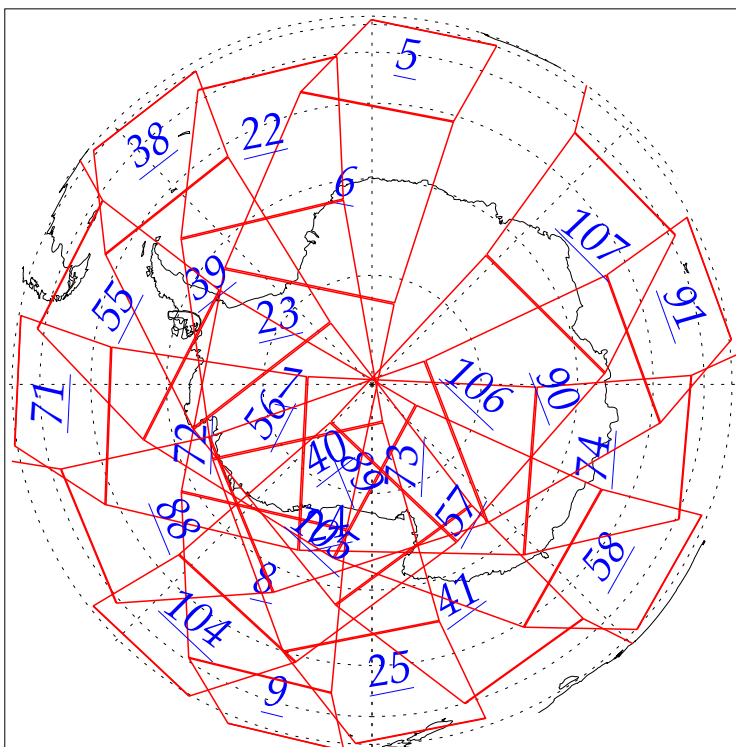

L1B Availability  
 AMSU Granules: 189  
 HSB Granules: 189  
 AIRS Granules: 0

11 Jul 2002  
 DoY 192  
 Aqua Day 68

Granules: 1 to 120

Granules: 121 to 240

Legend: AMSU Available, HSB Available, AIRS Available

L1B Availability  
 AMSU Granules: 189  
 HSB Granules: 189  
 AIRS Granules: 0

11 Jul 2002  
 DoY 192  
 Aqua Day 68

Ascending Granules

Descending Granules

Legend: AMSU Available, HSB Available, AIRS Available

L1B Availability  
 AMSU Granules: 189  
 HSB Granules: 189  
 AIRS Granules: 0

11 Jul 2002  
 DoY 192  
 Aqua Day 68

Northern Hemisphere Granules

Southern Hemisphere Granules

Legend: AMSU Available, HSB Available, **AIRS Available**