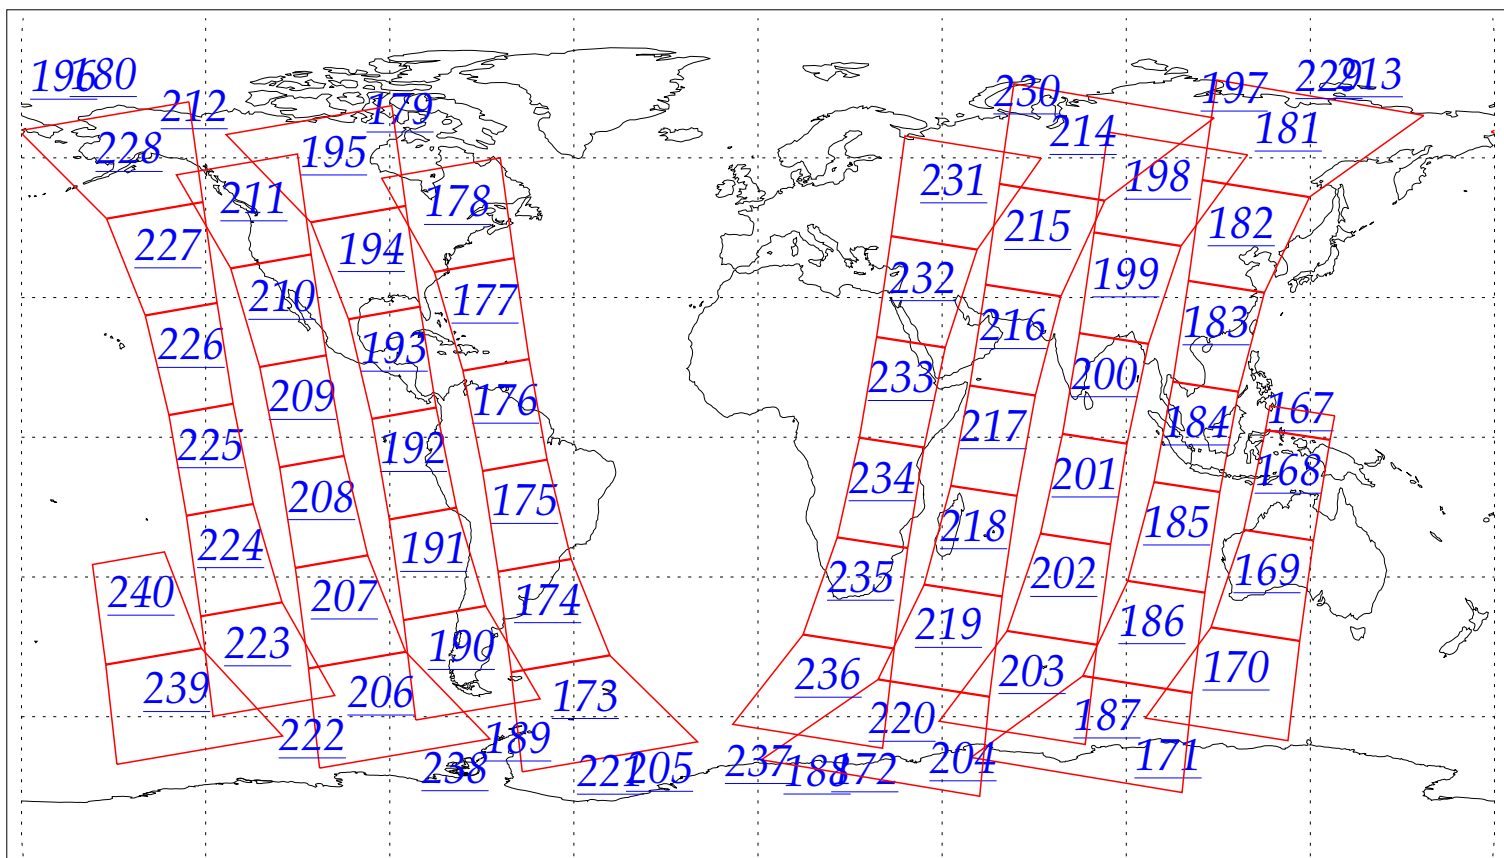

L1B Availability  
 AMSU Granules: 189  
 HSB Granules: 189  
 AIRS Granules: 0

11 Jul 2002  
 DoY 192  
 Aqua Day 68

Granules: 1 to 120

Granules: 121 to 240

Legend: AMSU Available, HSB Available, AIRS Available

L1B Availability  
 AMSU Granules: 189  
 HSB Granules: 189  
 AIRS Granules: 0

11 Jul 2002  
 DoY 192  
 Aqua Day 68

Ascending Granules

Descending Granules

Legend: AMSU Available, HSB Available, AIRS Available

L1B Availability  
 AMSU Granules: 189  
 HSB Granules: 189  
 AIRS Granules: 0

11 Jul 2002  
 DoY 192  
 Aqua Day 68

Northern Hemisphere Granules

Southern Hemisphere Granules

Legend: AMSU Available, HSB Available, **AIRS Available**