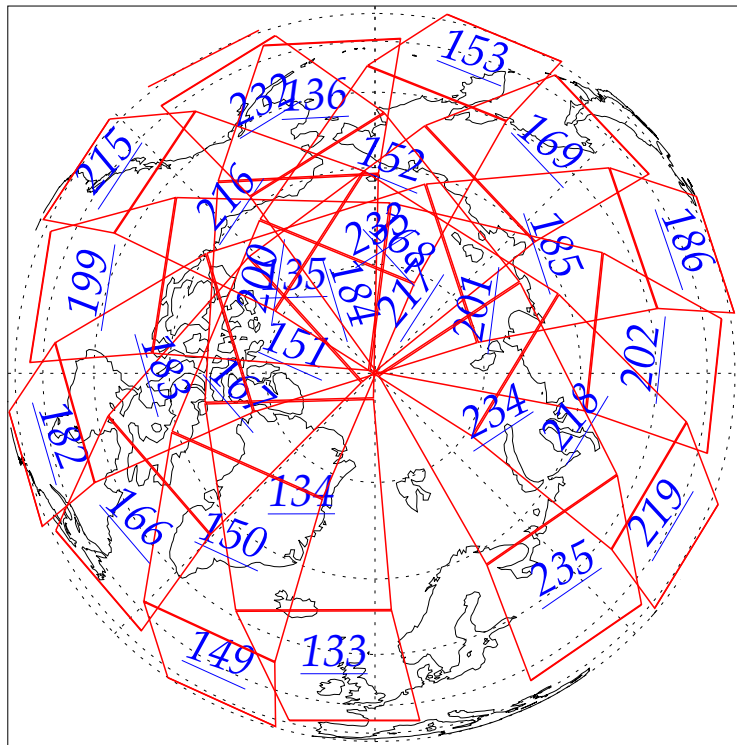

L1B Availability
AMSU Granules: 240
HSB Granules: 240
AIRS Granules: 0

7 Jul 2002
DoY 188
Aqua Day 64
Granules: 1 to 120

Granules: 121 to 240

Legend: AMSU Available, HSB Available, AIRS Available

L1B Availability
AMSU Granules: 240
HSB Granules: 240
AIRS Granules: 0

7 Jul 2002
DoY 188
Aqua Day 64

Ascending Granules

Descending Granules

Legend: AMSU Available, HSB Available, AIRS Available

L1B Availability
 AMSU Granules: 240
 HSB Granules: 240
 AIRS Granules: 0

7 Jul 2002
 DoY 188
 Aqua Day 64

Northern Hemisphere Granules

Southern Hemisphere Granules

Legend: AMSU Available, HSB Available, **AIRS Available**