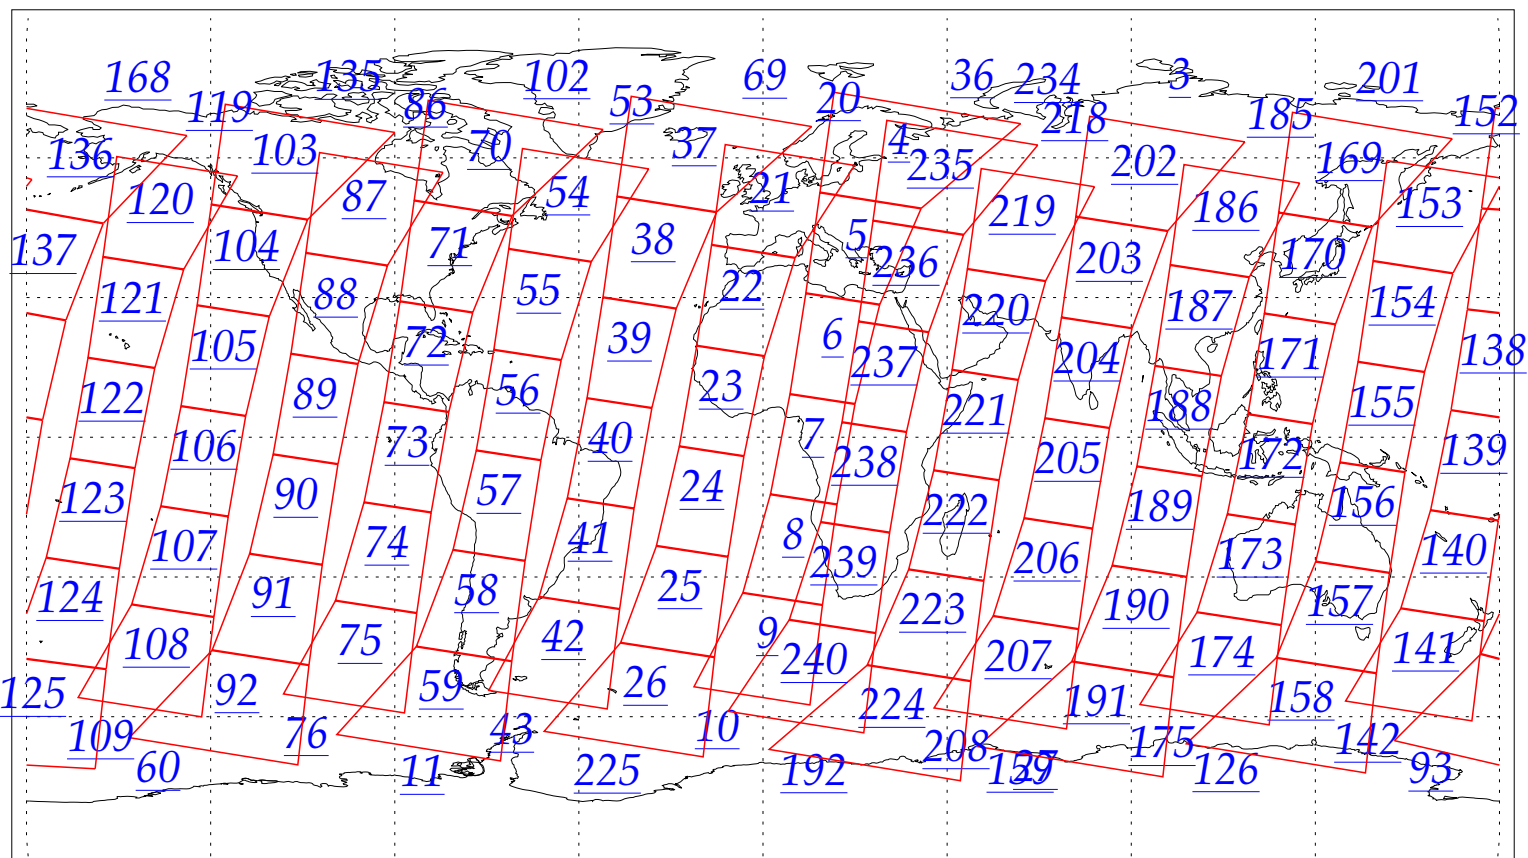

L1B Availability
AMSU Granules: 240
HSB Granules: 240
AIRS Granules: 0

7 Jul 2002
DoY 188
Aqua Day 64
Granules: 1 to 120

Granules: 121 to 240

Legend: AMSU Available, HSB Available, AIRS Available

L1B Availability
AMSU Granules: 240
HSB Granules: 240
AIRS Granules: 0

7 Jul 2002
DoY 188
Aqua Day 64

Ascending Granules

Descending Granules

Legend: AMSU Available, HSB Available, AIRS Available

L1B Availability
 AMSU Granules: 240
 HSB Granules: 240
 AIRS Granules: 0

7 Jul 2002
 DoY 188
 Aqua Day 64

Northern Hemisphere Granules

Southern Hemisphere Granules

Legend: AMSU Available, HSB Available, **AIRS Available**