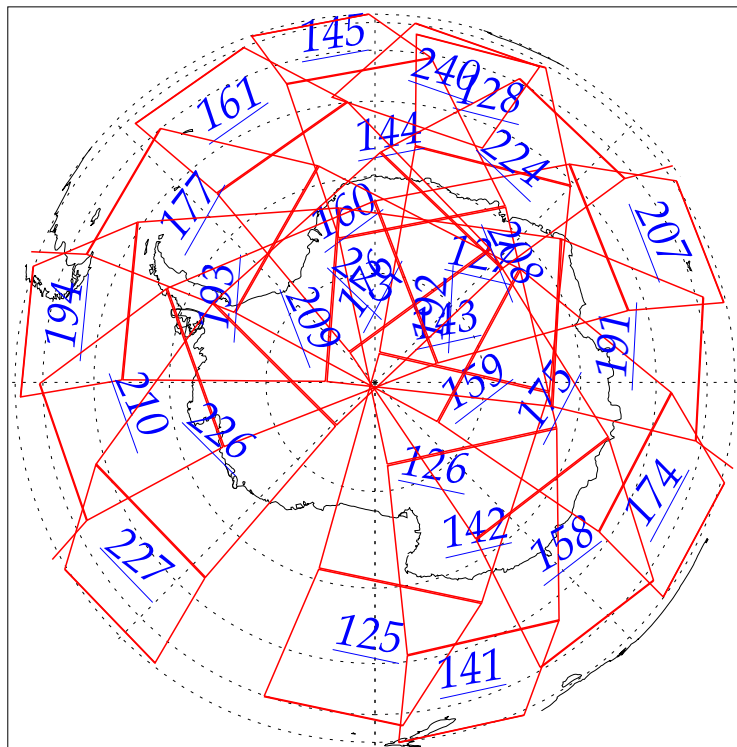

L1B Availability
AMSU Granules: 240
HSB Granules: 240
AIRS Granules: 0

7 Jul 2002
DoY 188
Aqua Day 64
Granules: 1 to 120

Granules: 121 to 240

Legend: AMSU Available, HSB Available, AIRS Available

L1B Availability
AMSU Granules: 240
HSB Granules: 240
AIRS Granules: 0

7 Jul 2002
DoY 188
Aqua Day 64

Ascending Granules

Descending Granules

Legend: AMSU Available, HSB Available, AIRS Available

L1B Availability
 AMSU Granules: 240
 HSB Granules: 240
 AIRS Granules: 0

7 Jul 2002
 DoY 188
 Aqua Day 64

Northern Hemisphere Granules

Southern Hemisphere Granules

Legend: AMSU Available, HSB Available, **AIRS Available**