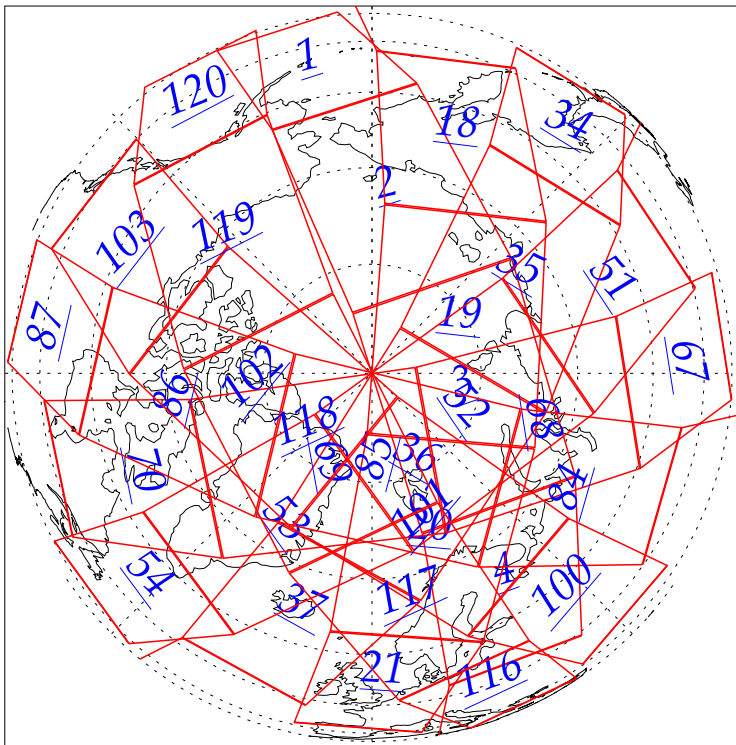

L1B Availability
AMSU Granules: 240
HSB Granules: 240
AIRS Granules: 0

7 Jul 2002
DoY 188
Aqua Day 64
Granules: 1 to 120

Granules: 121 to 240

Legend: AMSU Available, HSB Available, AIRS Available

L1B Availability
AMSU Granules: 240
HSB Granules: 240
AIRS Granules: 0

7 Jul 2002
DoY 188
Aqua Day 64

Ascending Granules

Descending Granules

Legend: AMSU Available, HSB Available, AIRS Available

L1B Availability
 AMSU Granules: 240
 HSB Granules: 240
 AIRS Granules: 0

7 Jul 2002
 DoY 188
 Aqua Day 64

Northern Hemisphere Granules

Southern Hemisphere Granules

Legend: AMSU Available, HSB Available, **AIRS Available**