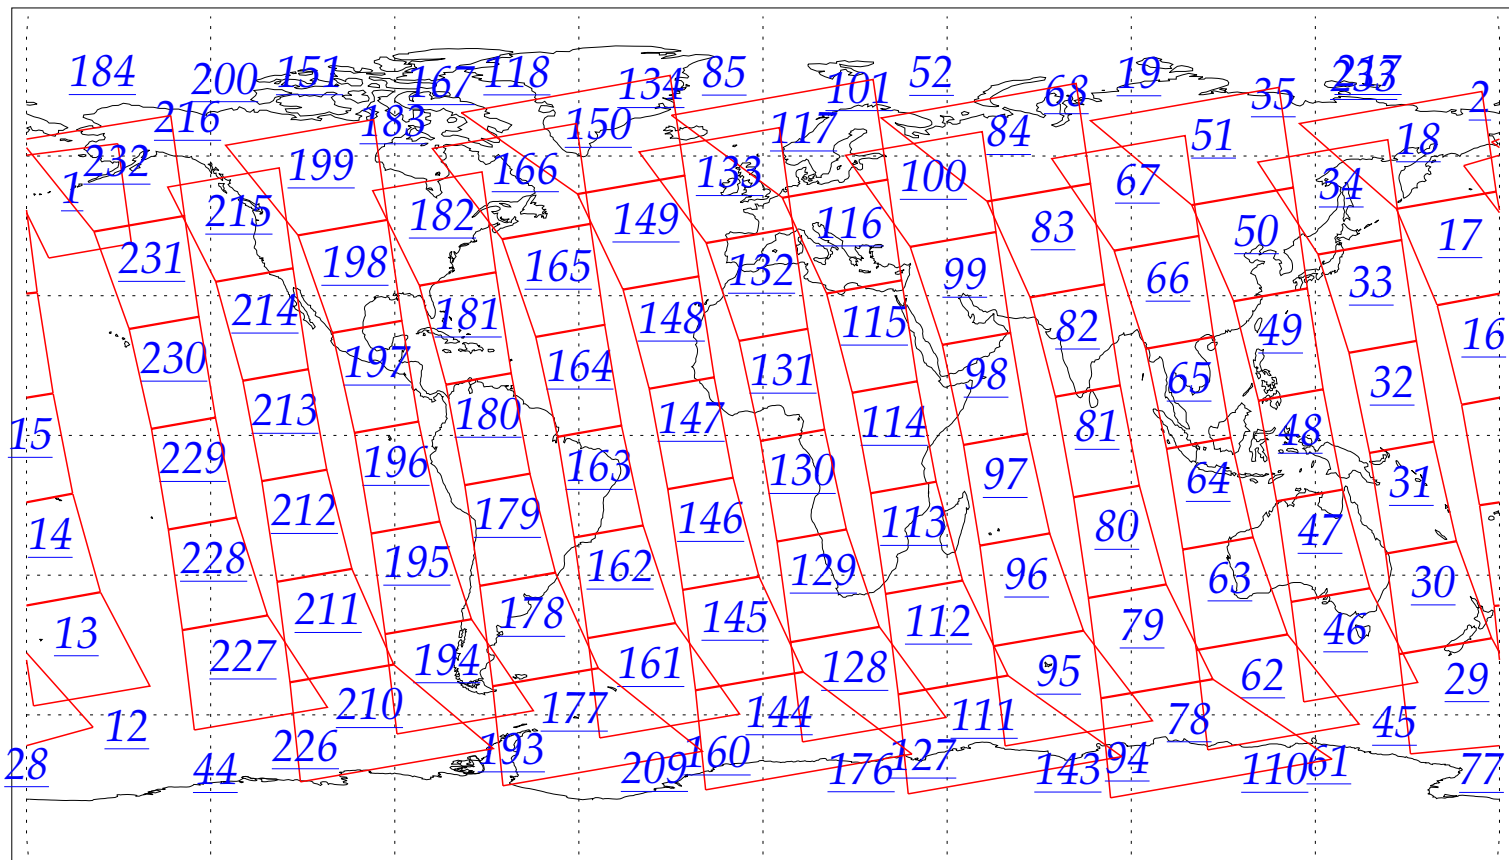

L1B Availability
AMSU Granules: 240
HSB Granules: 240
AIRS Granules: 0

7 Jul 2002
DoY 188
Aqua Day 64
Granules: 1 to 120

Granules: 121 to 240

Legend: AMSU Available, HSB Available, AIRS Available

L1B Availability
AMSU Granules: 240
HSB Granules: 240
AIRS Granules: 0

7 Jul 2002
DoY 188
Aqua Day 64

Ascending Granules

Descending Granules

Legend: AMSU Available, HSB Available, AIRS Available

L1B Availability
 AMSU Granules: 240
 HSB Granules: 240
 AIRS Granules: 0

7 Jul 2002
 DoY 188
 Aqua Day 64

Northern Hemisphere Granules

Southern Hemisphere Granules

Legend: AMSU Available, HSB Available, **AIRS Available**