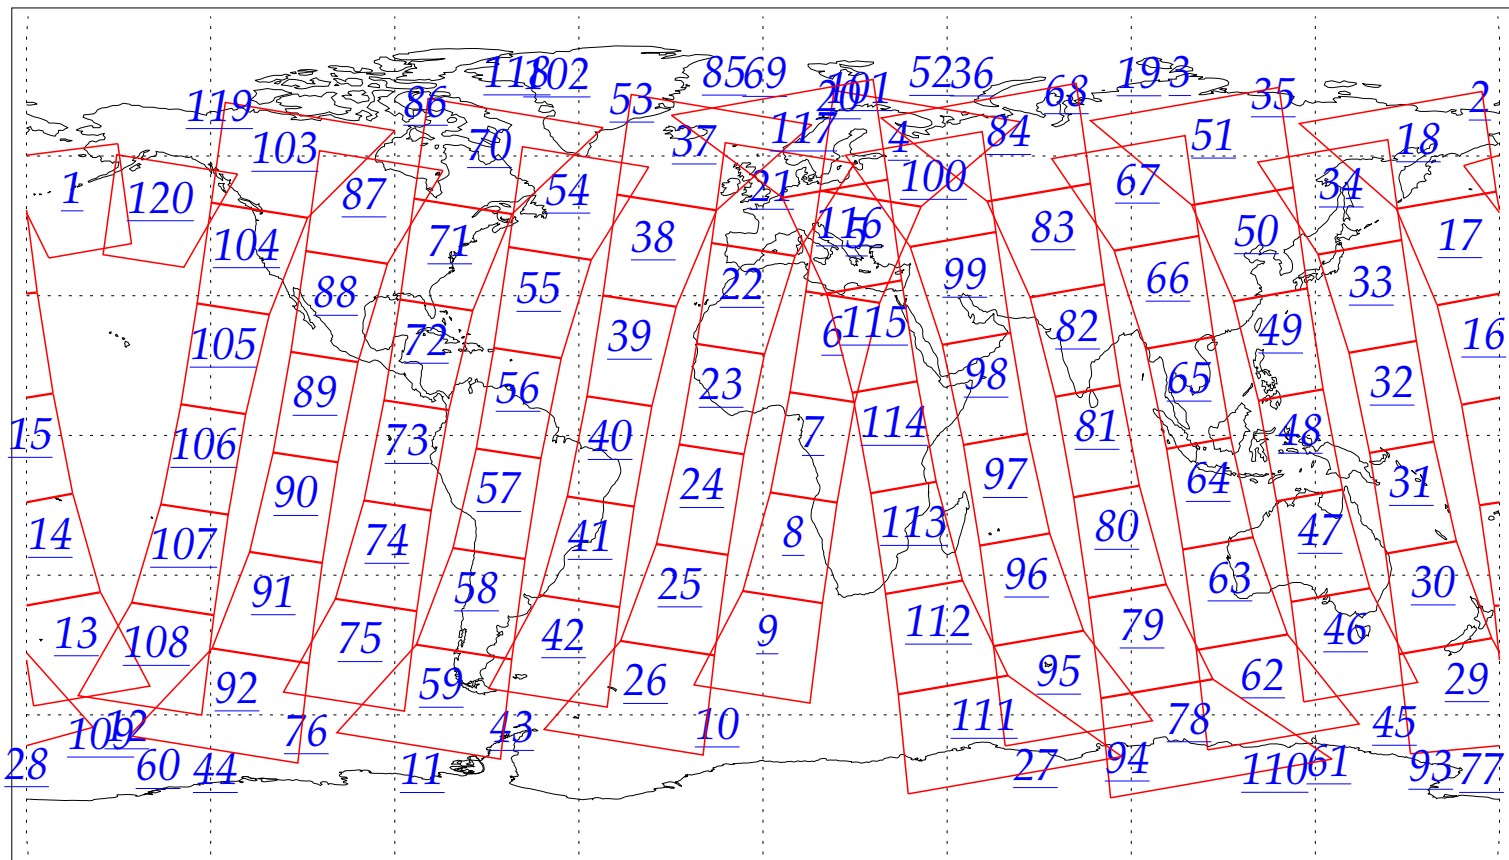

L1B Availability
AMSU Granules: 240
HSB Granules: 240
AIRS Granules: 0

7 Jul 2002
DoY 188
Aqua Day 64
Granules: 1 to 120

Granules: 121 to 240

Legend: AMSU Available, HSB Available, AIRS Available

L1B Availability
AMSU Granules: 240
HSB Granules: 240
AIRS Granules: 0

7 Jul 2002
DoY 188
Aqua Day 64

Ascending Granules

Descending Granules

Legend: AMSU Available, HSB Available, AIRS Available

L1B Availability
 AMSU Granules: 240
 HSB Granules: 240
 AIRS Granules: 0

7 Jul 2002
 DoY 188
 Aqua Day 64

Northern Hemisphere Granules

Southern Hemisphere Granules

Legend: AMSU Available, HSB Available, **AIRS Available**