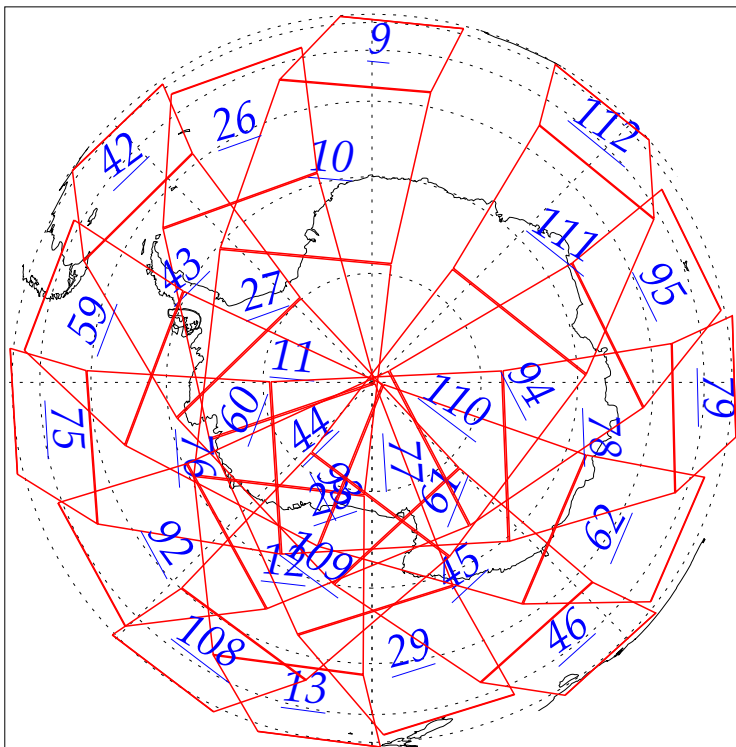

L1B Availability
AMSU Granules: 240
HSB Granules: 240
AIRS Granules: 0

7 Jul 2002
DoY 188
Aqua Day 64
Granules: 1 to 120

Granules: 121 to 240

Legend: AMSU Available, HSB Available, AIRS Available

L1B Availability
AMSU Granules: 240
HSB Granules: 240
AIRS Granules: 0

7 Jul 2002
DoY 188
Aqua Day 64

Ascending Granules

Descending Granules

Legend: AMSU Available, HSB Available, AIRS Available

L1B Availability
 AMSU Granules: 240
 HSB Granules: 240
 AIRS Granules: 0

7 Jul 2002
 DoY 188
 Aqua Day 64

Northern Hemisphere Granules

Southern Hemisphere Granules

Legend: AMSU Available, HSB Available, **AIRS Available**