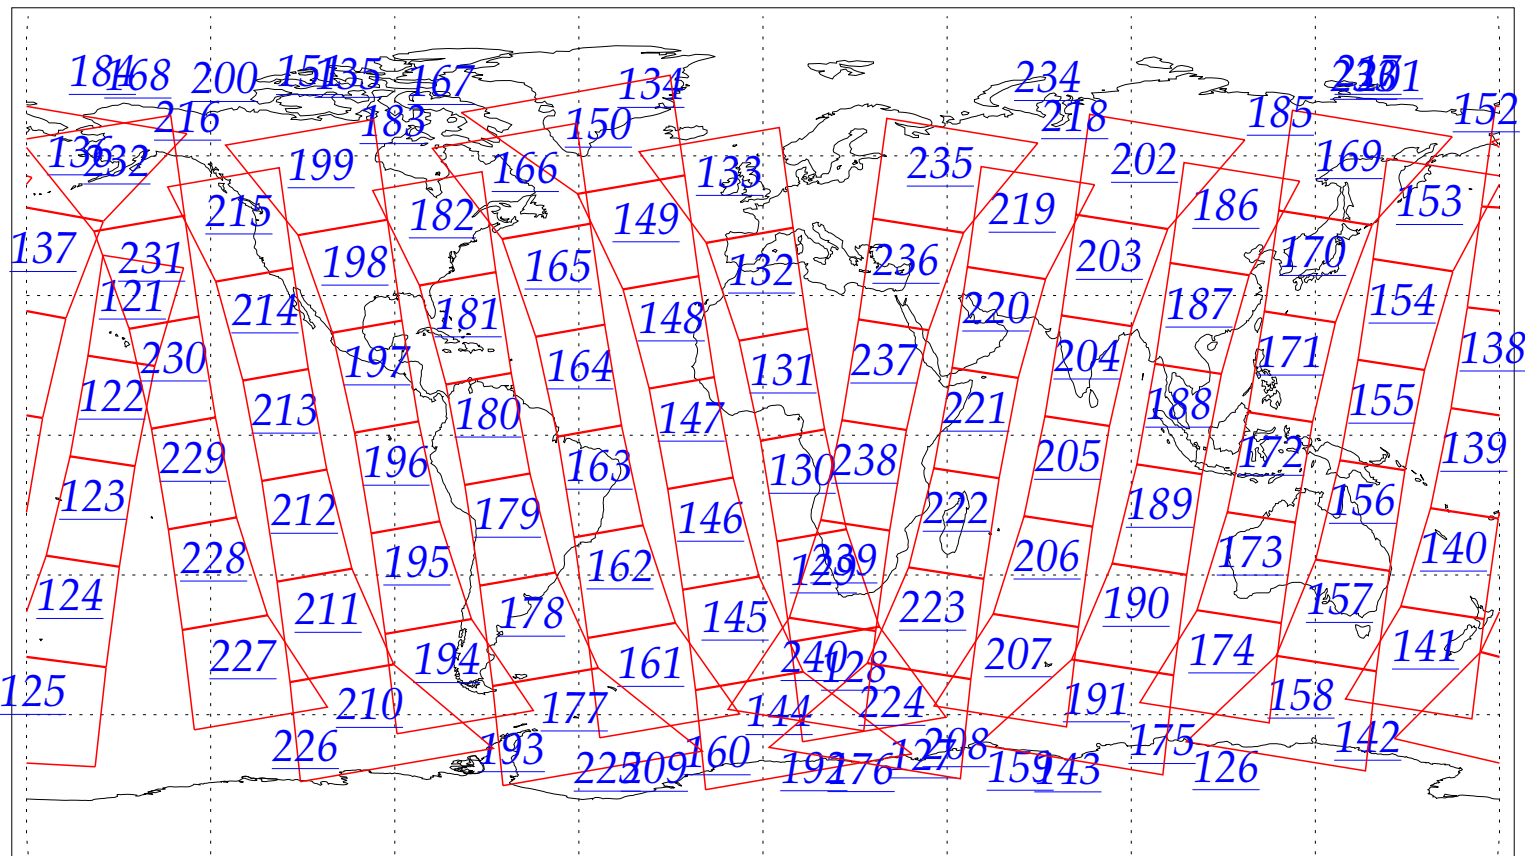

L1B Availability
AMSU Granules: 240
HSB Granules: 240
AIRS Granules: 0

7 Jul 2002
DoY 188
Aqua Day 64
Granules: 1 to 120

Granules: 121 to 240

Legend: AMSU Available, HSB Available, AIRS Available

L1B Availability
AMSU Granules: 240
HSB Granules: 240
AIRS Granules: 0

7 Jul 2002
DoY 188
Aqua Day 64

Ascending Granules

Descending Granules

Legend: AMSU Available, HSB Available, AIRS Available

L1B Availability
 AMSU Granules: 240
 HSB Granules: 240
 AIRS Granules: 0

7 Jul 2002
 DoY 188
 Aqua Day 64

Northern Hemisphere Granules

Southern Hemisphere Granules

Legend: AMSU Available, HSB Available, **AIRS Available**