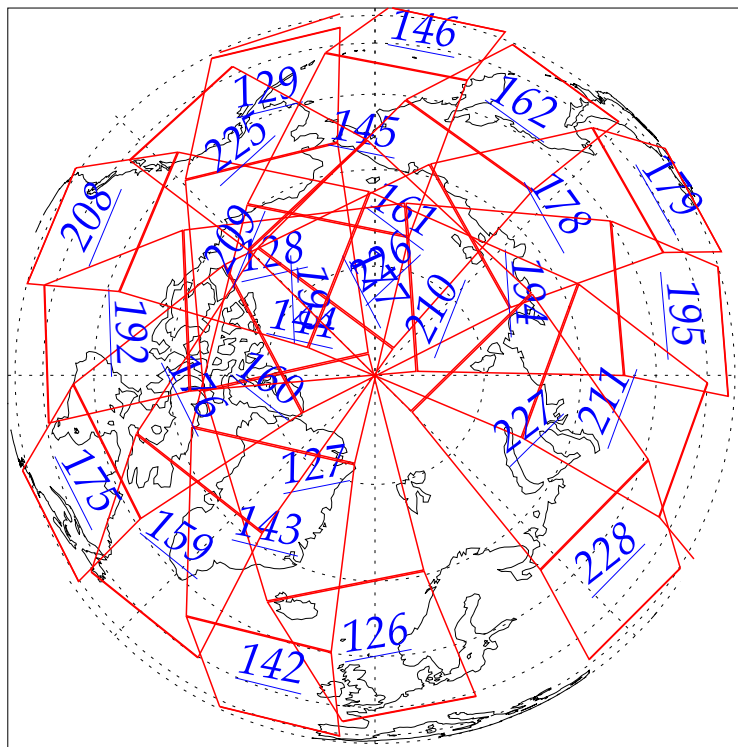

L1B Availability
AMSU Granules: 240
HSB Granules: 240
AIRS Granules: 0

6 Jul 2002
DoY 187
Aqua Day 63
Granules: 1 to 120

Granules: 121 to 240

Legend: AMSU Available, HSB Available, AIRS Available

L1B Availability
AMSU Granules: 240
HSB Granules: 240
AIRS Granules: 0

6 Jul 2002
DoY 187
Aqua Day 63

Ascending Granules

Descending Granules

Legend: AMSU Available, HSB Available, AIRS Available

L1B Availability
AMSU Granules: 240
HSB Granules: 240
AIRS Granules: 0

6 Jul 2002
DoY 187
Aqua Day 63

Northern Hemisphere Granules

Southern Hemisphere Granules

Legend: AMSU Available, HSB Available, **AIRS Available**