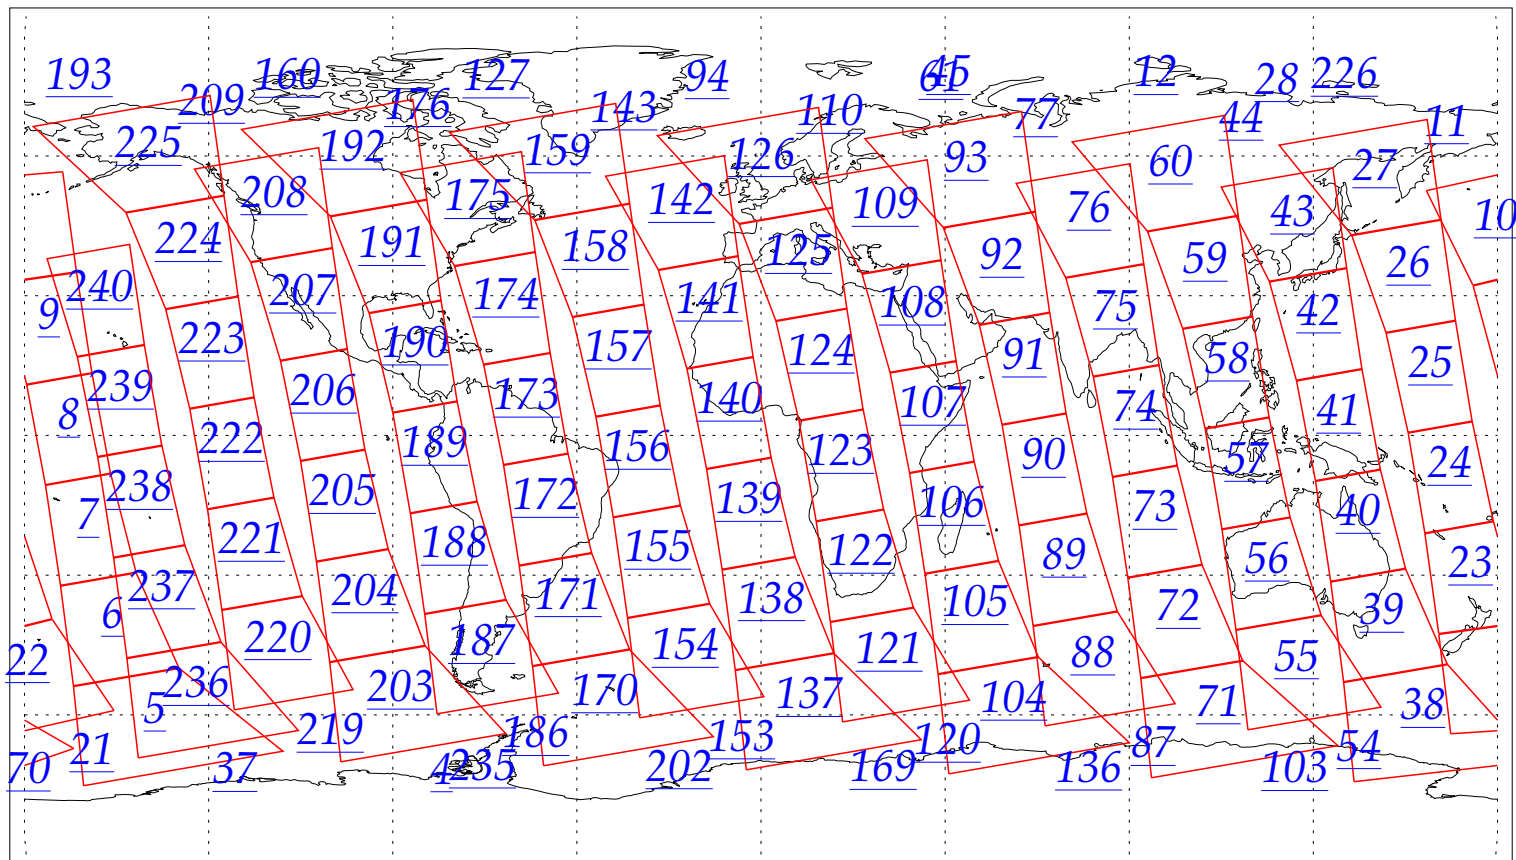

L1B Availability
AMSU Granules: 240
HSB Granules: 240
AIRS Granules: 0

6 Jul 2002
DoY 187
Aqua Day 63
Granules: 1 to 120

Granules: 121 to 240

Legend: AMSU Available, HSB Available, AIRS Available

L1B Availability
AMSU Granules: 240
HSB Granules: 240
AIRS Granules: 0

6 Jul 2002
DoY 187
Aqua Day 63

Ascending Granules

Descending Granules

Legend: AMSU Available, HSB Available, AIRS Available

L1B Availability
AMSU Granules: 240
HSB Granules: 240
AIRS Granules: 0

6 Jul 2002
DoY 187
Aqua Day 63

Northern Hemisphere Granules

Southern Hemisphere Granules

Legend: AMSU Available, HSB Available, **AIRS Available**