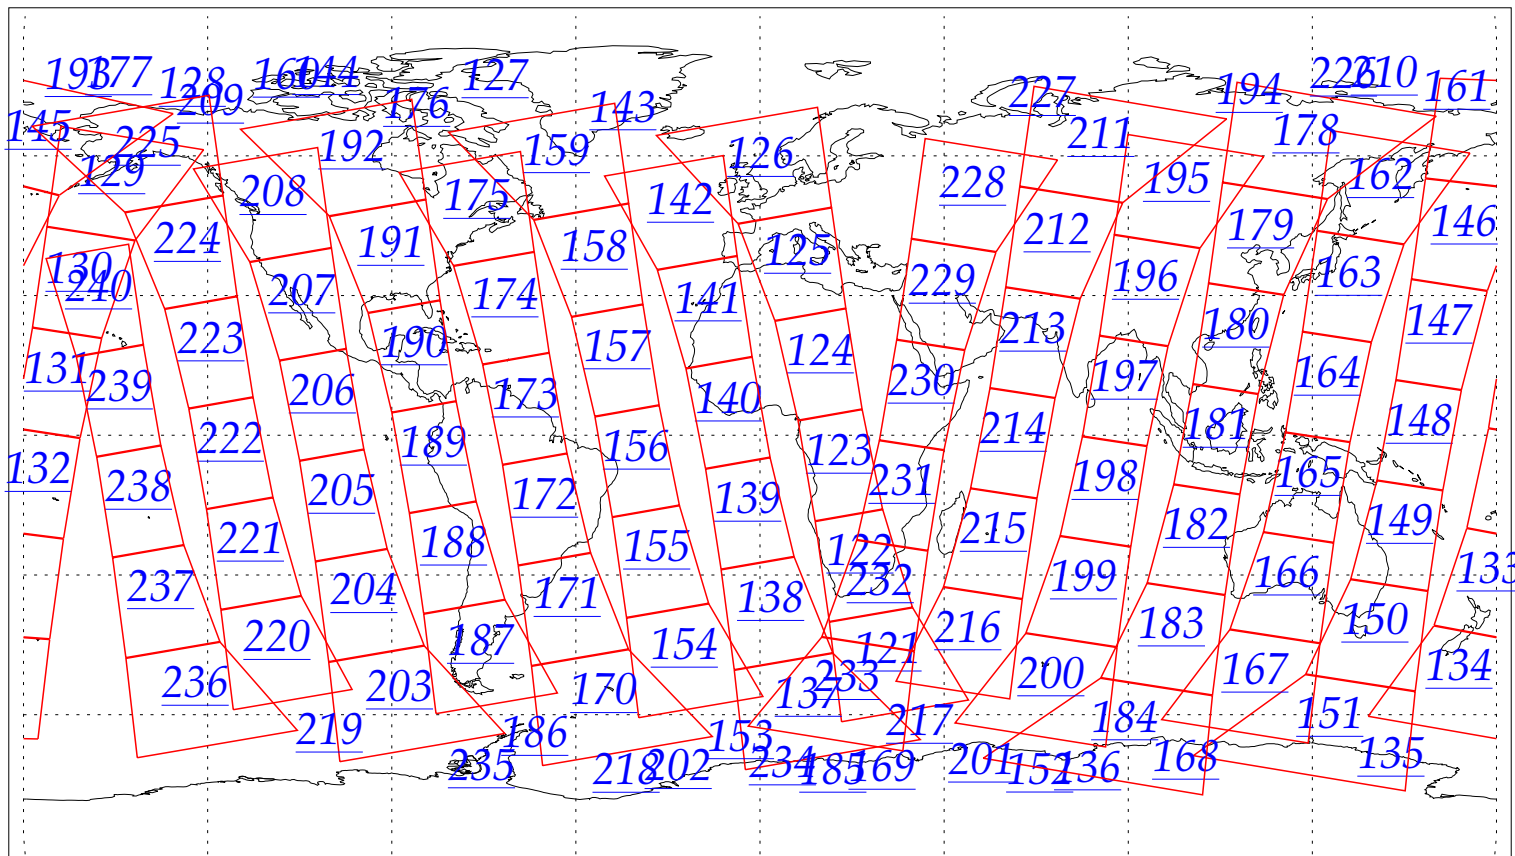

L1B Availability
AMSU Granules: 240
HSB Granules: 240
AIRS Granules: 0

6 Jul 2002
DoY 187
Aqua Day 63
Granules: 1 to 120

Granules: 121 to 240

Legend: AMSU Available, HSB Available, AIRS Available

L1B Availability
AMSU Granules: 240
HSB Granules: 240
AIRS Granules: 0

6 Jul 2002
DoY 187
Aqua Day 63

Ascending Granules

Descending Granules

Legend: AMSU Available, HSB Available, AIRS Available

L1B Availability
AMSU Granules: 240
HSB Granules: 240
AIRS Granules: 0

6 Jul 2002
DoY 187
Aqua Day 63

Northern Hemisphere Granules

Southern Hemisphere Granules

Legend: AMSU Available, HSB Available, **AIRS Available**