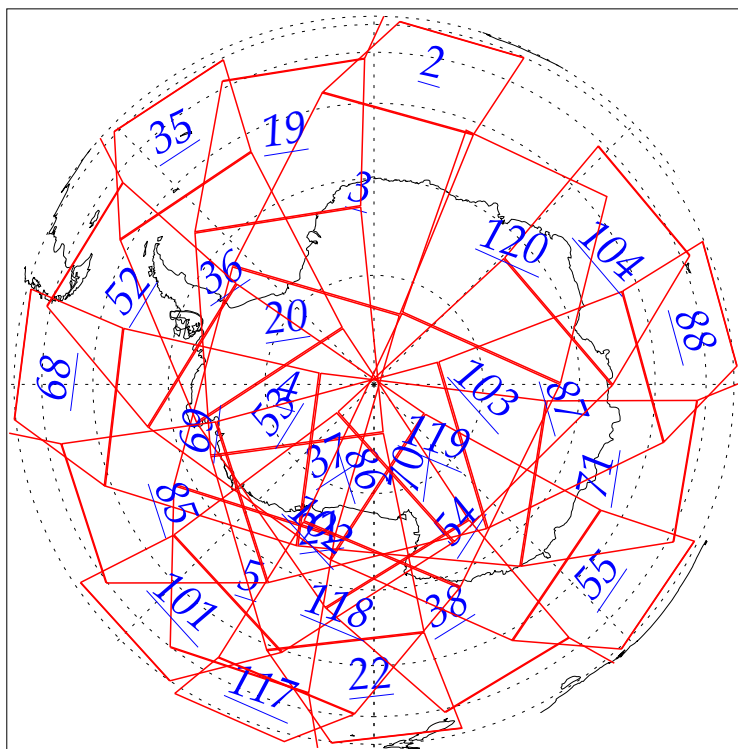

L1B Availability
AMSU Granules: 240
HSB Granules: 240
AIRS Granules: 0

6 Jul 2002
DoY 187
Aqua Day 63
Granules: 1 to 120

Granules: 121 to 240

Legend: AMSU Available, HSB Available, AIRS Available

L1B Availability
AMSU Granules: 240
HSB Granules: 240
AIRS Granules: 0

6 Jul 2002
DoY 187
Aqua Day 63

Ascending Granules

Descending Granules

Legend: AMSU Available, HSB Available, AIRS Available

L1B Availability
AMSU Granules: 240
HSB Granules: 240
AIRS Granules: 0

6 Jul 2002
DoY 187
Aqua Day 63

Northern Hemisphere Granules

Southern Hemisphere Granules

Legend: AMSU Available, HSB Available, **AIRS Available**