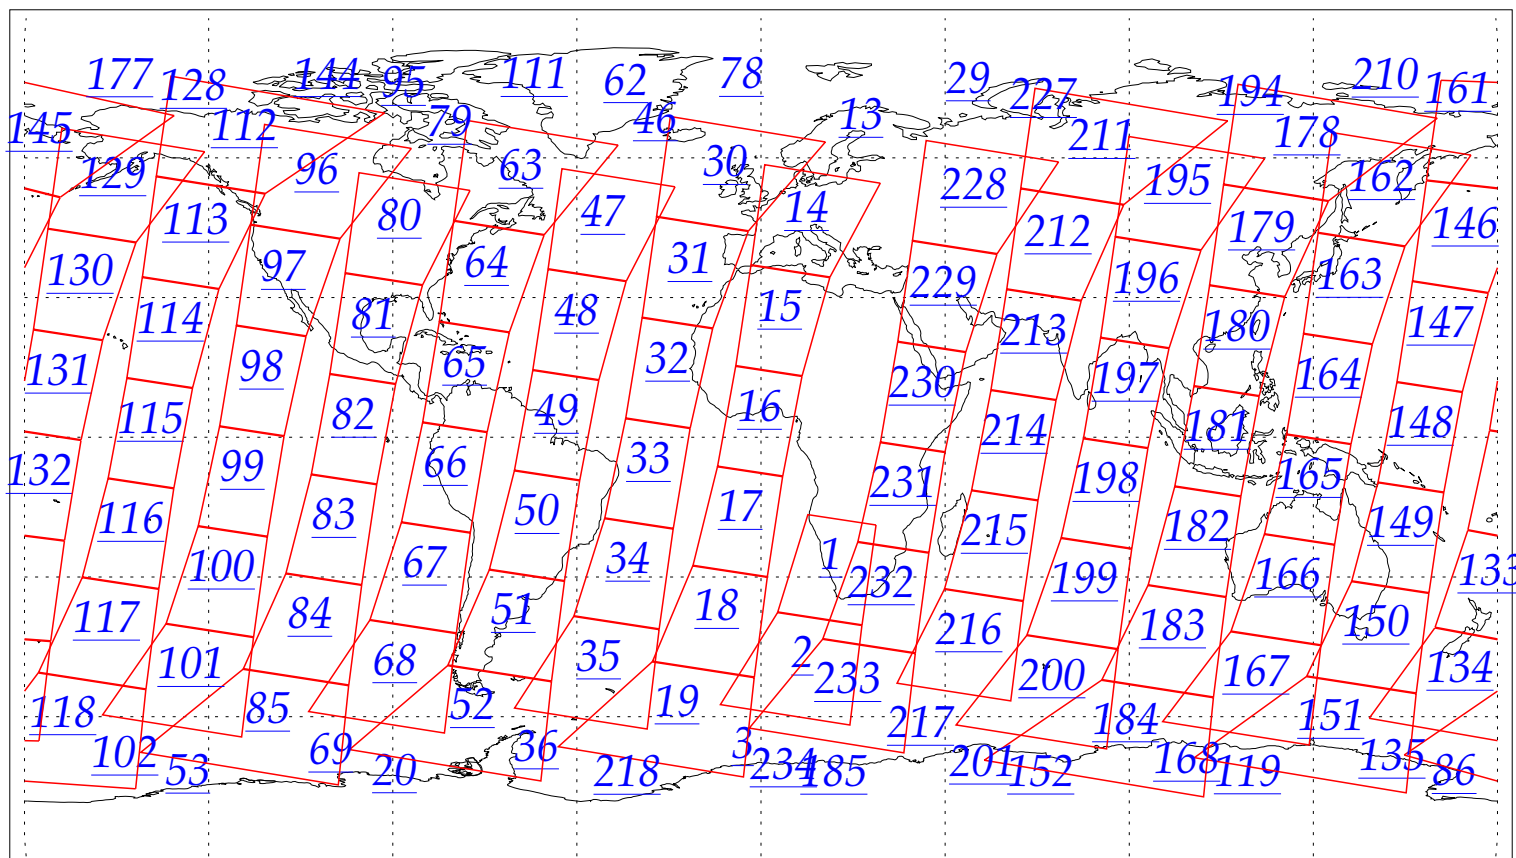

L1B Availability
AMSU Granules: 240
HSB Granules: 240
AIRS Granules: 0

6 Jul 2002
DoY 187
Aqua Day 63
Granules: 1 to 120

Granules: 121 to 240

Legend: AMSU Available, HSB Available, AIRS Available

L1B Availability
AMSU Granules: 240
HSB Granules: 240
AIRS Granules: 0

6 Jul 2002
DoY 187
Aqua Day 63

Ascending Granules

Descending Granules

Legend: AMSU Available, HSB Available, AIRS Available

L1B Availability
AMSU Granules: 240
HSB Granules: 240
AIRS Granules: 0

6 Jul 2002
DoY 187
Aqua Day 63

Northern Hemisphere Granules

Southern Hemisphere Granules

Legend: AMSU Available, HSB Available, **AIRS Available**