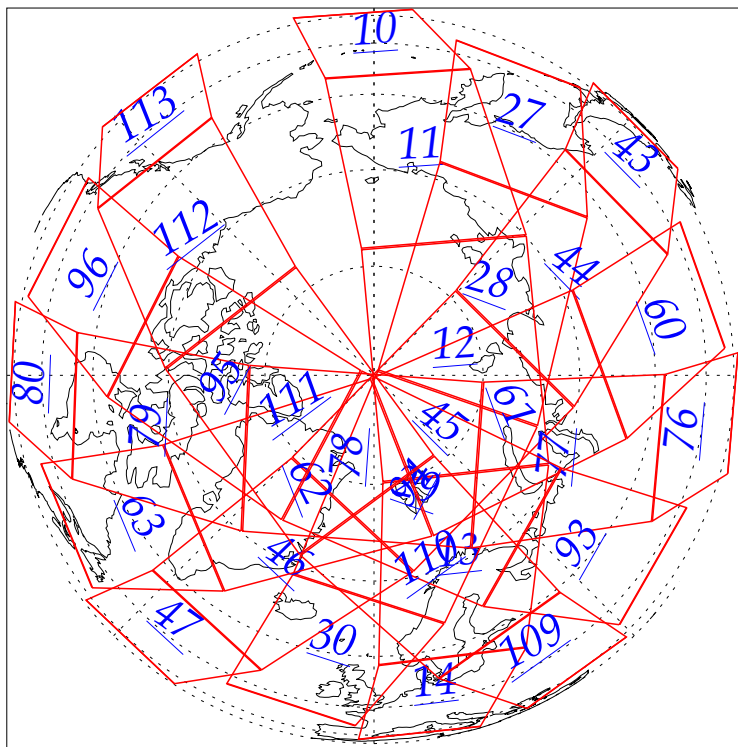

L1B Availability
AMSU Granules: 240
HSB Granules: 240
AIRS Granules: 0

6 Jul 2002
DoY 187
Aqua Day 63
Granules: 1 to 120

Granules: 121 to 240

Legend: AMSU Available, HSB Available, AIRS Available

L1B Availability
AMSU Granules: 240
HSB Granules: 240
AIRS Granules: 0

6 Jul 2002
DoY 187
Aqua Day 63

Ascending Granules

Descending Granules

Legend: AMSU Available, HSB Available, AIRS Available

L1B Availability
AMSU Granules: 240
HSB Granules: 240
AIRS Granules: 0

6 Jul 2002
DoY 187
Aqua Day 63

Northern Hemisphere Granules

Southern Hemisphere Granules

Legend: AMSU Available, HSB Available, **AIRS Available**