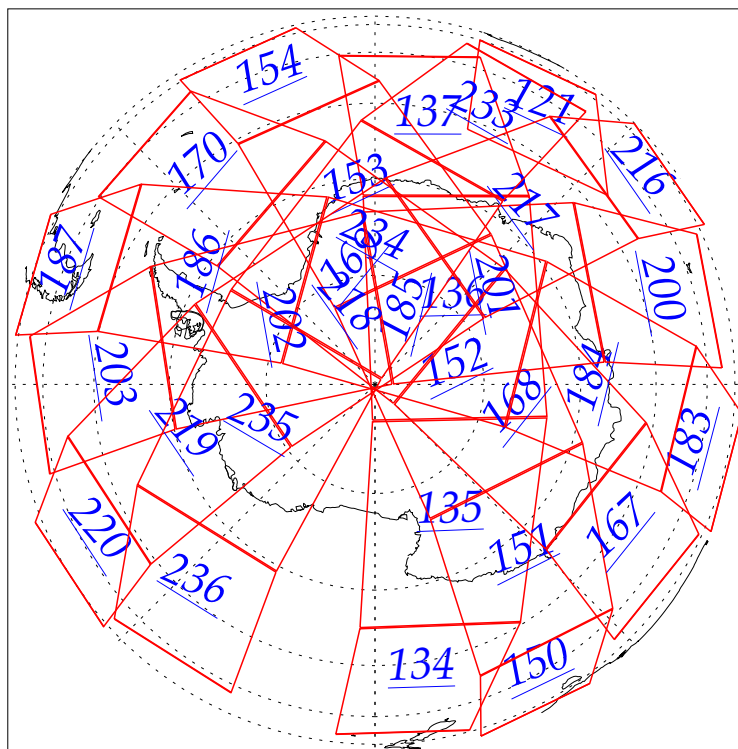

L1B Availability
AMSU Granules: 240
HSB Granules: 240
AIRS Granules: 0

6 Jul 2002
DoY 187
Aqua Day 63
Granules: 1 to 120

Granules: 121 to 240

Legend: AMSU Available, HSB Available, AIRS Available

L1B Availability
AMSU Granules: 240
HSB Granules: 240
AIRS Granules: 0

6 Jul 2002
DoY 187
Aqua Day 63

Ascending Granules

Descending Granules

Legend: AMSU Available, HSB Available, AIRS Available

L1B Availability
AMSU Granules: 240
HSB Granules: 240
AIRS Granules: 0

6 Jul 2002
DoY 187
Aqua Day 63

Northern Hemisphere Granules

Southern Hemisphere Granules

Legend: AMSU Available, HSB Available, **AIRS Available**