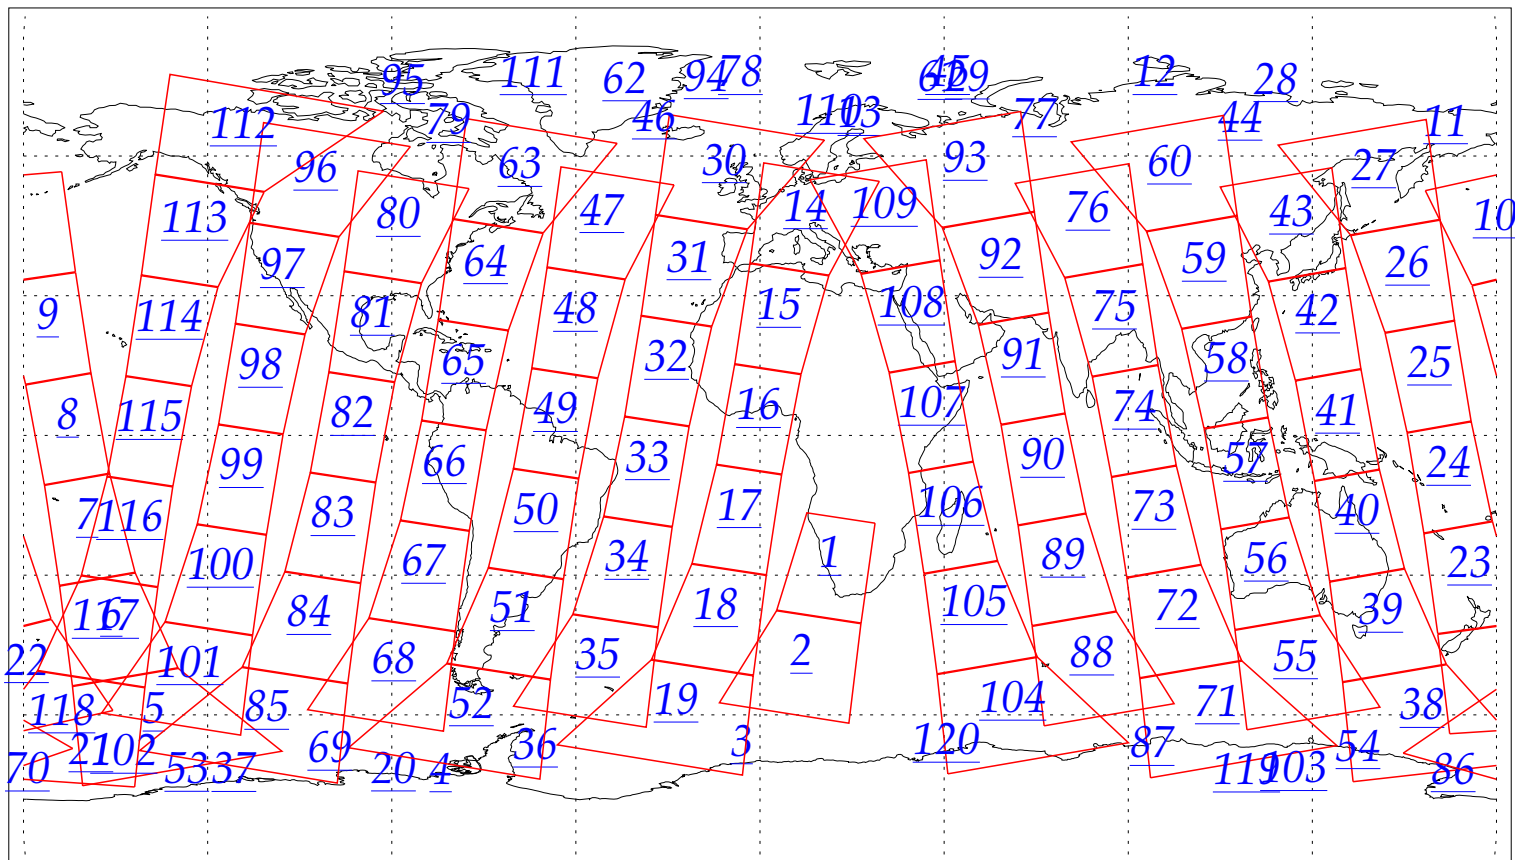

L1B Availability
AMSU Granules: 240
HSB Granules: 240
AIRS Granules: 0

6 Jul 2002
DoY 187
Aqua Day 63
Granules: 1 to 120

Granules: 121 to 240

Legend: AMSU Available, HSB Available, AIRS Available

L1B Availability
AMSU Granules: 240
HSB Granules: 240
AIRS Granules: 0

6 Jul 2002
DoY 187
Aqua Day 63

Ascending Granules

Descending Granules

Legend: AMSU Available, HSB Available, AIRS Available

L1B Availability
AMSU Granules: 240
HSB Granules: 240
AIRS Granules: 0

6 Jul 2002
DoY 187
Aqua Day 63

Northern Hemisphere Granules

Southern Hemisphere Granules

Legend: AMSU Available, HSB Available, **AIRS Available**