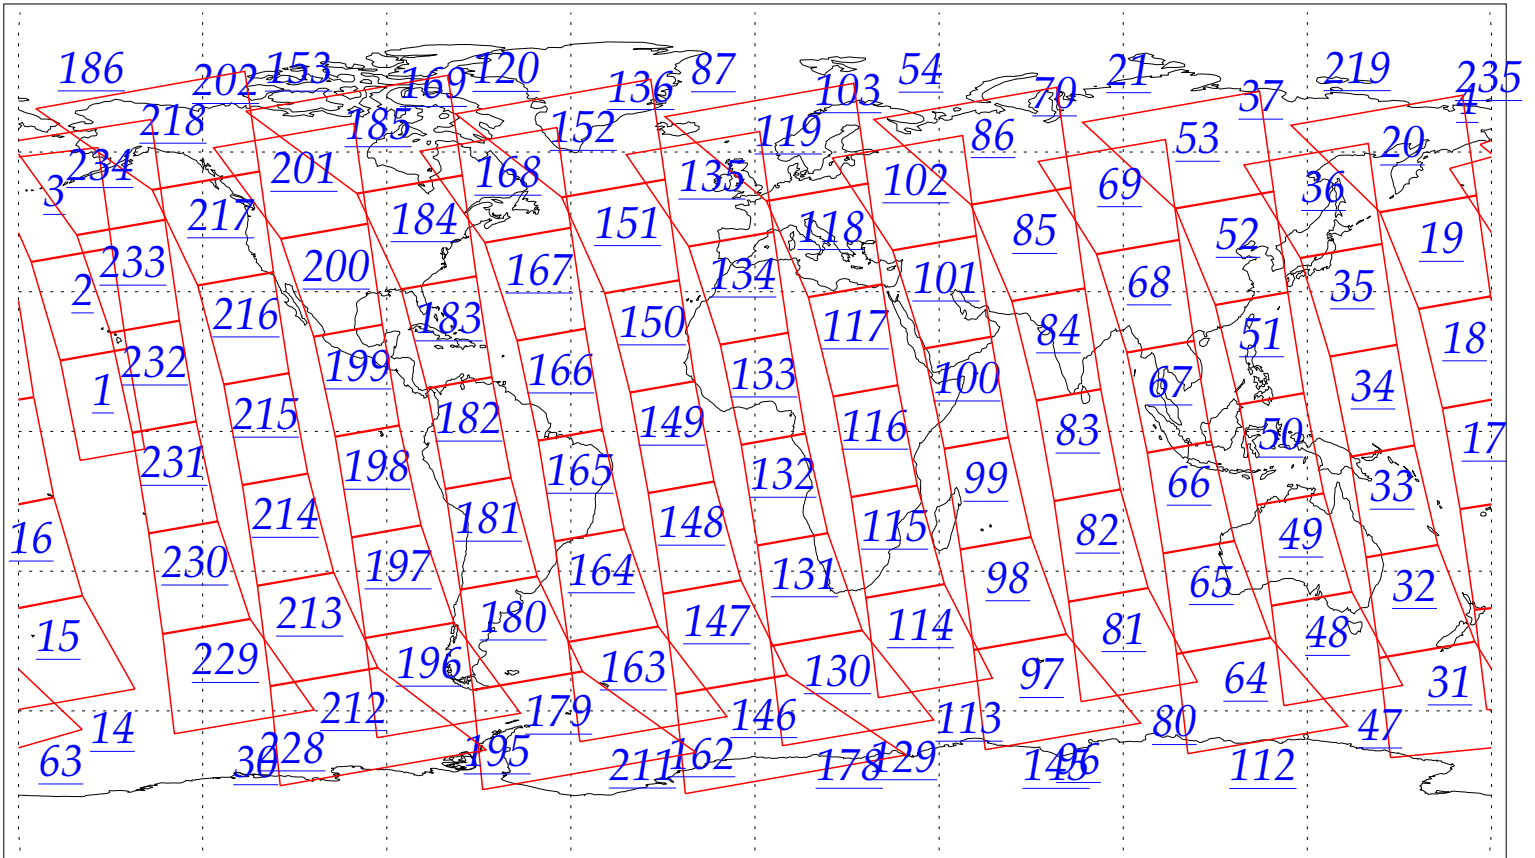

L1B Availability  
AMSU Granules: 240  
HSB Granules: 240  
AIRS Granules: 0

5 Jul 2002  
DoY 186  
Aqua Day 62

Granules: 1 to 120

Granules: 121 to 240

Legend: AMSU Available, HSB Available, AIRS Available

L1B Availability  
AMSU Granules: 240  
HSB Granules: 240  
AIRS Granules: 0

5 Jul 2002  
DoY 186  
Aqua Day 62

Ascending Granules

Descending Granules

Legend: AMSU Available, HSB Available, AIRS Available

L1B Availability  
 AMSU Granules: 240  
 HSB Granules: 240  
 AIRS Granules: 0

5 Jul 2002  
 DoY 186  
 Aqua Day 62

Northern Hemisphere Granules

Southern Hemisphere Granules

Legend: AMSU Available, HSB Available, **AIRS Available**