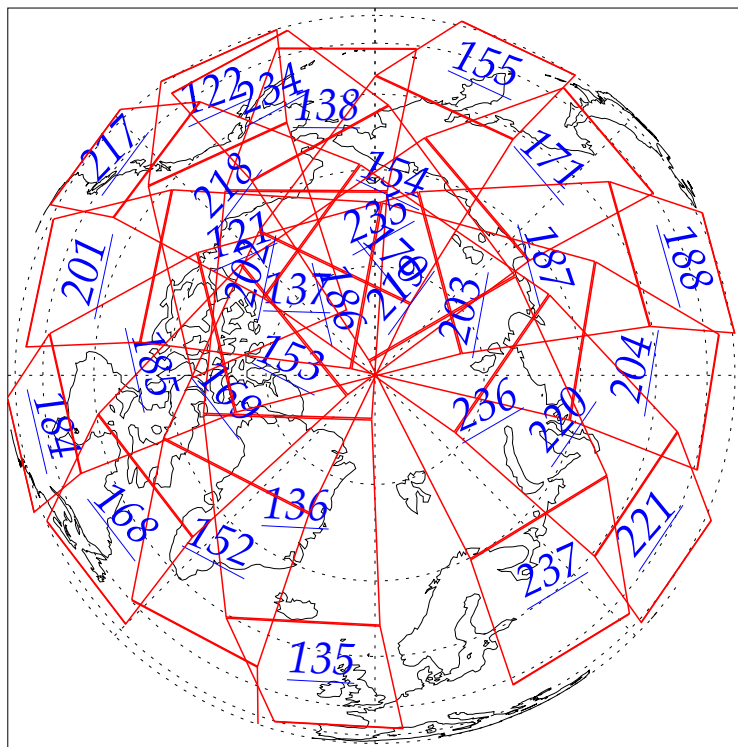

L1B Availability  
AMSU Granules: 240  
HSB Granules: 240  
AIRS Granules: 0

5 Jul 2002  
DoY 186  
Aqua Day 62

Granules: 1 to 120

Granules: 121 to 240

Legend: AMSU Available, HSB Available, AIRS Available

L1B Availability  
AMSU Granules: 240  
HSB Granules: 240  
AIRS Granules: 0

5 Jul 2002  
DoY 186  
Aqua Day 62

Ascending Granules

Descending Granules

Legend: AMSU Available, HSB Available, AIRS Available

L1B Availability  
 AMSU Granules: 240  
 HSB Granules: 240  
 AIRS Granules: 0

5 Jul 2002  
 DoY 186  
 Aqua Day 62

Northern Hemisphere Granules

Southern Hemisphere Granules

Legend: AMSU Available, HSB Available, **AIRS Available**