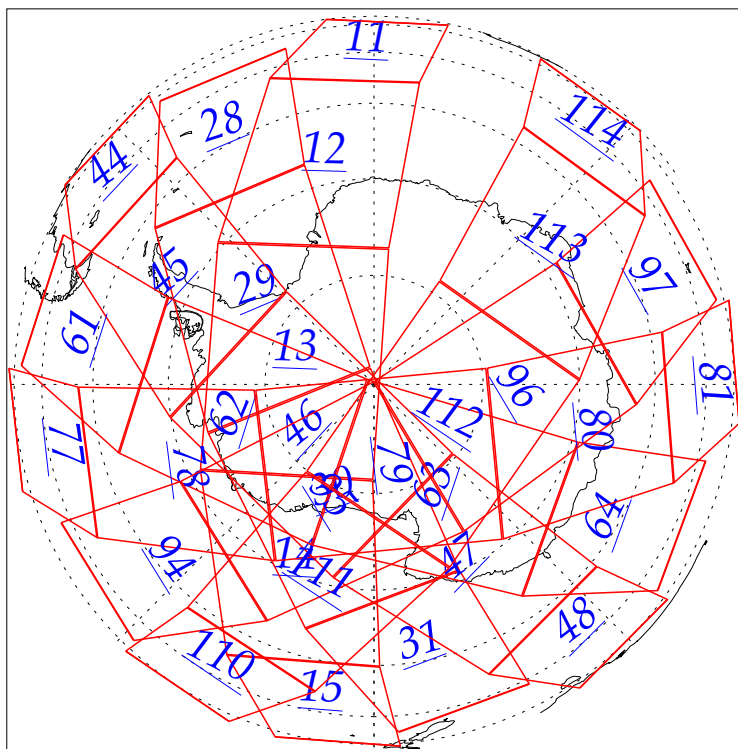

L1B Availability  
AMSU Granules: 240  
HSB Granules: 240  
AIRS Granules: 0

5 Jul 2002  
DoY 186  
Aqua Day 62

Granules: 1 to 120

Granules: 121 to 240

Legend: AMSU Available, HSB Available, AIRS Available

L1B Availability  
AMSU Granules: 240  
HSB Granules: 240  
AIRS Granules: 0

5 Jul 2002  
DoY 186  
Aqua Day 62

Ascending Granules

Descending Granules

Legend: AMSU Available, HSB Available, AIRS Available

L1B Availability  
 AMSU Granules: 240  
 HSB Granules: 240  
 AIRS Granules: 0

5 Jul 2002  
 DoY 186  
 Aqua Day 62

Northern Hemisphere Granules

Southern Hemisphere Granules

Legend: AMSU Available, HSB Available, **AIRS Available**