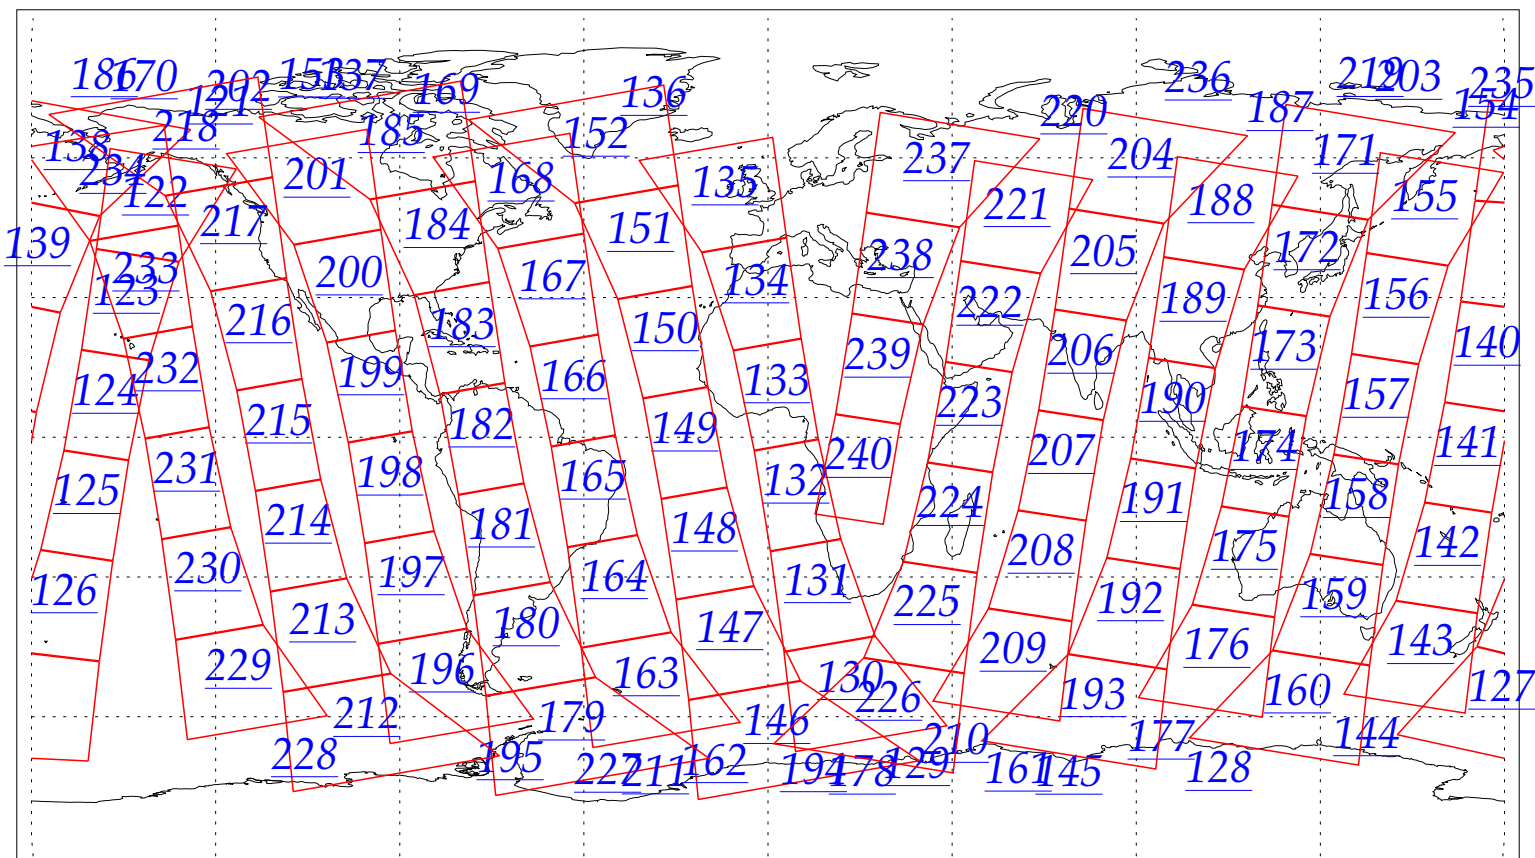

L1B Availability  
AMSU Granules: 240  
HSB Granules: 240  
AIRS Granules: 0

5 Jul 2002  
DoY 186  
Aqua Day 62

Granules: 1 to 120

Granules: 121 to 240

Legend: AMSU Available, HSB Available, AIRS Available

L1B Availability  
AMSU Granules: 240  
HSB Granules: 240  
AIRS Granules: 0

5 Jul 2002  
DoY 186  
Aqua Day 62

Ascending Granules

Descending Granules

Legend: AMSU Available, HSB Available, AIRS Available

L1B Availability  
 AMSU Granules: 240  
 HSB Granules: 240  
 AIRS Granules: 0

5 Jul 2002  
 DoY 186  
 Aqua Day 62

Northern Hemisphere Granules

Southern Hemisphere Granules

Legend: AMSU Available, HSB Available, **AIRS Available**