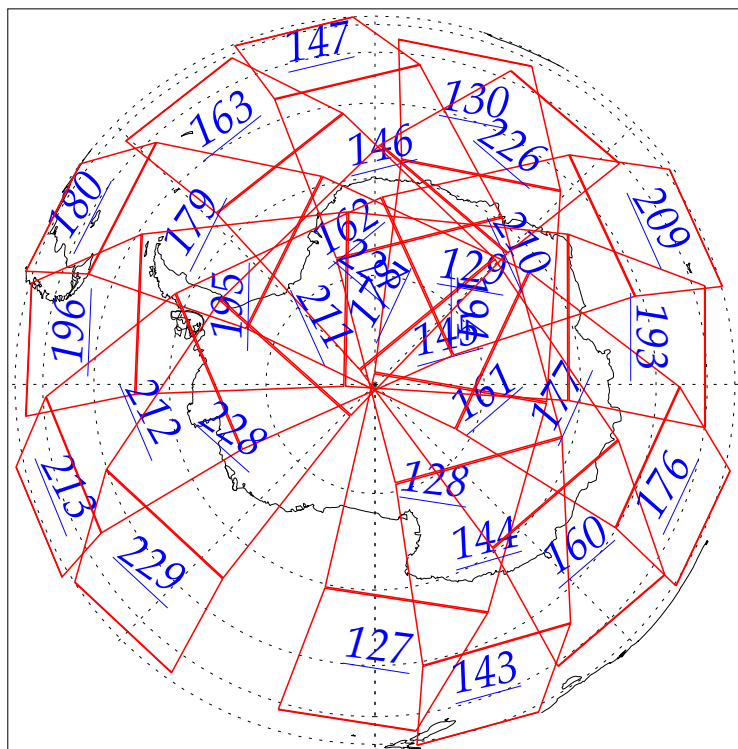

L1B Availability  
AMSU Granules: 240  
HSB Granules: 240  
AIRS Granules: 0

5 Jul 2002  
DoY 186  
Aqua Day 62

Ascending Granules

Descending Granules

Legend: AMSU Available, HSB Available, AIRS Available

L1B Availability  
 AMSU Granules: 240  
 HSB Granules: 240  
 AIRS Granules: 0

5 Jul 2002  
 DoY 186  
 Aqua Day 62

Northern Hemisphere Granules

Southern Hemisphere Granules

Legend: AMSU Available, HSB Available, **AIRS Available**