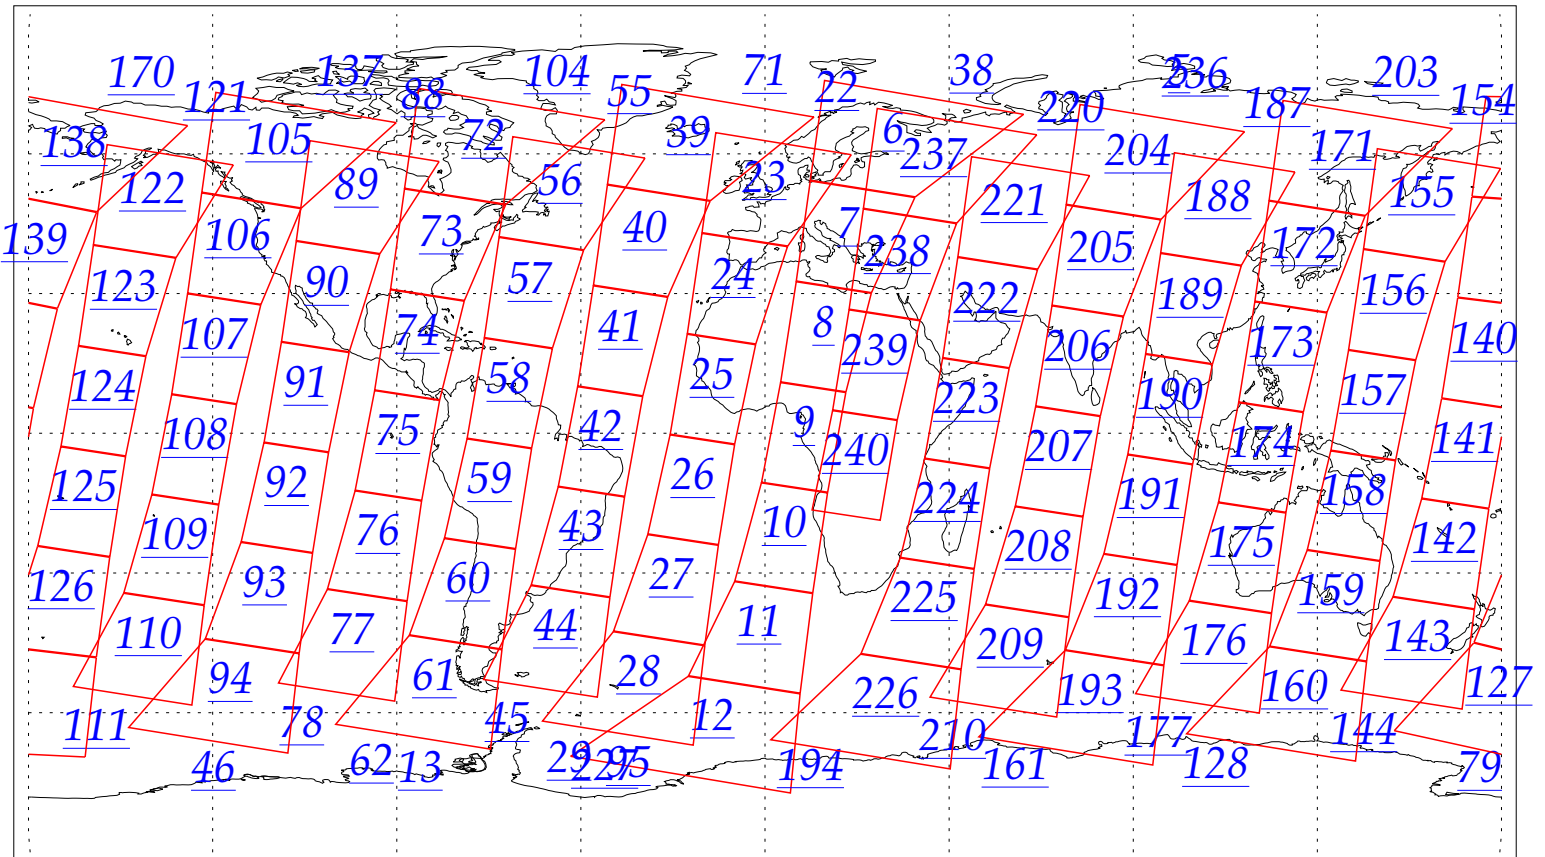

L1B Availability  
AMSU Granules: 240  
HSB Granules: 240  
AIRS Granules: 0

5 Jul 2002  
DoY 186  
Aqua Day 62

Granules: 1 to 120

Granules: 121 to 240

Legend: AMSU Available, HSB Available, AIRS Available

L1B Availability  
AMSU Granules: 240  
HSB Granules: 240  
AIRS Granules: 0

5 Jul 2002  
DoY 186  
Aqua Day 62

Ascending Granules

Descending Granules

Legend: AMSU Available, HSB Available, AIRS Available

L1B Availability  
 AMSU Granules: 240  
 HSB Granules: 240  
 AIRS Granules: 0

5 Jul 2002  
 DoY 186  
 Aqua Day 62

Northern Hemisphere Granules

Southern Hemisphere Granules

Legend: AMSU Available, HSB Available, **AIRS Available**