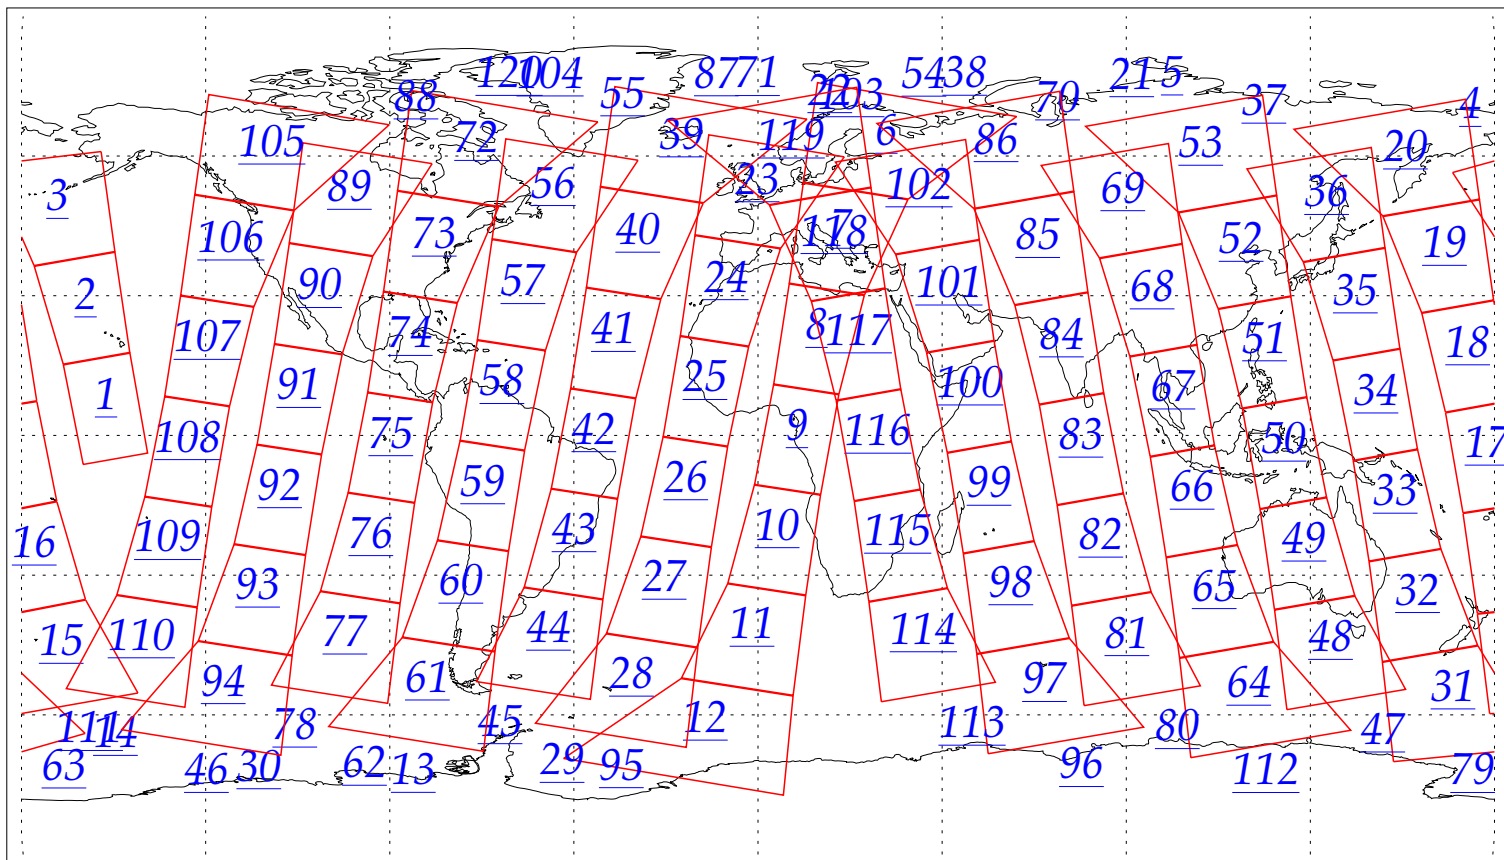

L1B Availability  
AMSU Granules: 240  
HSB Granules: 240  
AIRS Granules: 0

5 Jul 2002  
DoY 186  
Aqua Day 62

Granules: 1 to 120

Granules: 121 to 240

Legend: AMSU Available, HSB Available, AIRS Available

L1B Availability  
AMSU Granules: 240  
HSB Granules: 240  
AIRS Granules: 0

5 Jul 2002  
DoY 186  
Aqua Day 62

Ascending Granules

Descending Granules

Legend: AMSU Available, HSB Available, AIRS Available

L1B Availability  
 AMSU Granules: 240  
 HSB Granules: 240  
 AIRS Granules: 0

5 Jul 2002  
 DoY 186  
 Aqua Day 62

Northern Hemisphere Granules

Southern Hemisphere Granules

Legend: AMSU Available, HSB Available, **AIRS Available**