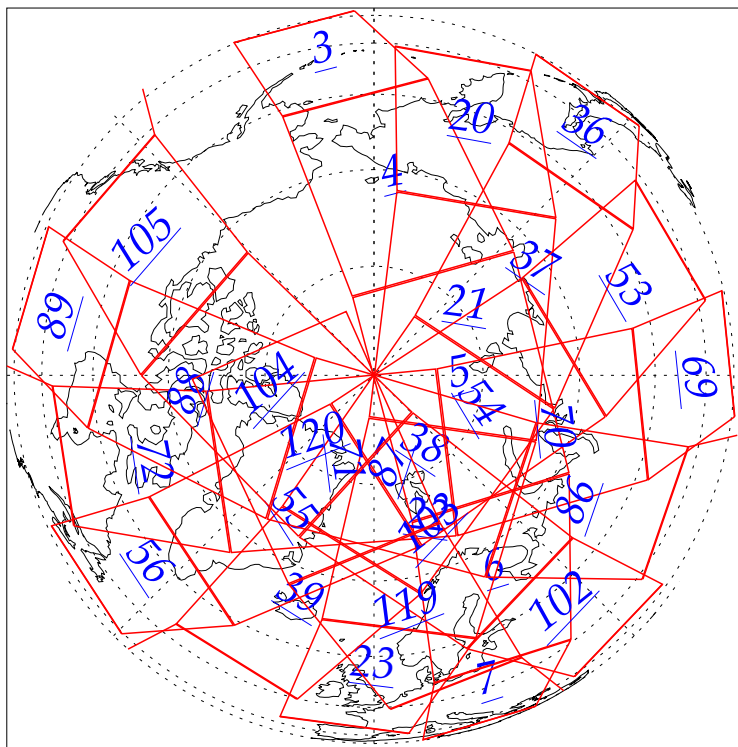

L1B Availability  
AMSU Granules: 240  
HSB Granules: 240  
AIRS Granules: 0

5 Jul 2002  
DoY 186  
Aqua Day 62

Granules: 1 to 120

Granules: 121 to 240

Legend: AMSU Available, HSB Available, AIRS Available

L1B Availability  
AMSU Granules: 240  
HSB Granules: 240  
AIRS Granules: 0

5 Jul 2002  
DoY 186  
Aqua Day 62

Ascending Granules

Descending Granules

Legend: AMSU Available, HSB Available, AIRS Available

L1B Availability  
 AMSU Granules: 240  
 HSB Granules: 240  
 AIRS Granules: 0

5 Jul 2002  
 DoY 186  
 Aqua Day 62

Northern Hemisphere Granules

Southern Hemisphere Granules

Legend: AMSU Available, HSB Available, **AIRS Available**