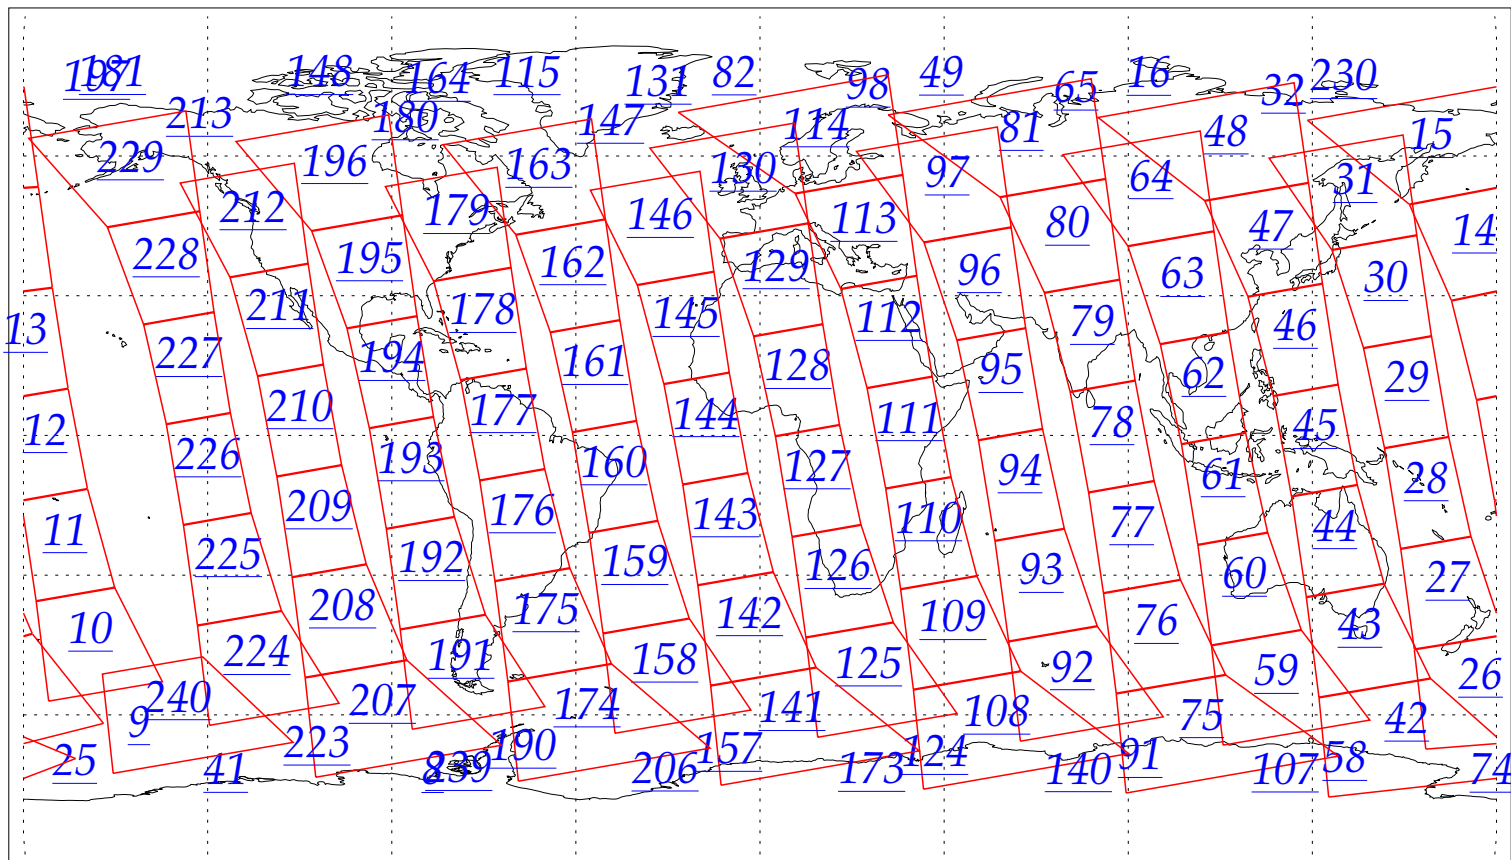

L1B Availability
AMSU Granules: 240
HSB Granules: 240
AIRS Granules: 0

2 Jul 2002
DoY 183
Aqua Day 59
Granules: 1 to 120

Granules: 121 to 240

Legend: AMSU Available, HSB Available, AIRS Available

L1B Availability
AMSU Granules: 240
HSB Granules: 240
AIRS Granules: 0

2 Jul 2002
DoY 183
Aqua Day 59

Ascending Granules

Descending Granules

Legend: AMSU Available, HSB Available, AIRS Available

L1B Availability
 AMSU Granules: 240
 HSB Granules: 240
 AIRS Granules: 0

2 Jul 2002
 DoY 183
 Aqua Day 59

Northern Hemisphere Granules

Southern Hemisphere Granules

Legend: AMSU Available, HSB Available, **AIRS Available**