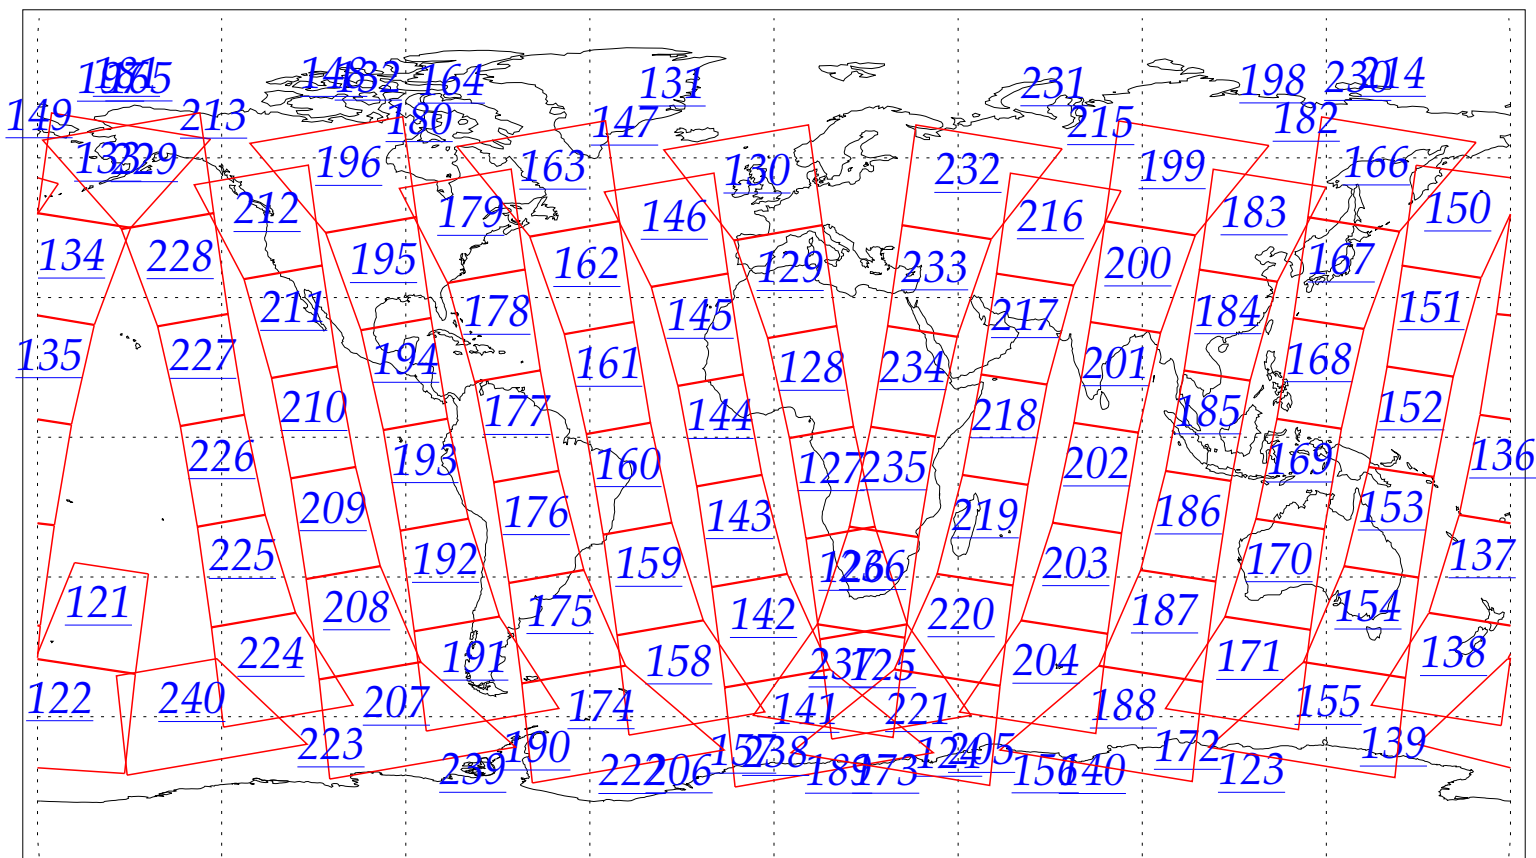

L1B Availability
AMSU Granules: 240
HSB Granules: 240
AIRS Granules: 0

2 Jul 2002
DoY 183
Aqua Day 59
Granules: 1 to 120

Granules: 121 to 240

Legend: AMSU Available, HSB Available, AIRS Available

L1B Availability
AMSU Granules: 240
HSB Granules: 240
AIRS Granules: 0

2 Jul 2002
DoY 183
Aqua Day 59

Ascending Granules

Descending Granules

Legend: AMSU Available, HSB Available, AIRS Available

L1B Availability
 AMSU Granules: 240
 HSB Granules: 240
 AIRS Granules: 0

2 Jul 2002
 DoY 183
 Aqua Day 59

Northern Hemisphere Granules

Southern Hemisphere Granules

Legend: AMSU Available, HSB Available, **AIRS Available**