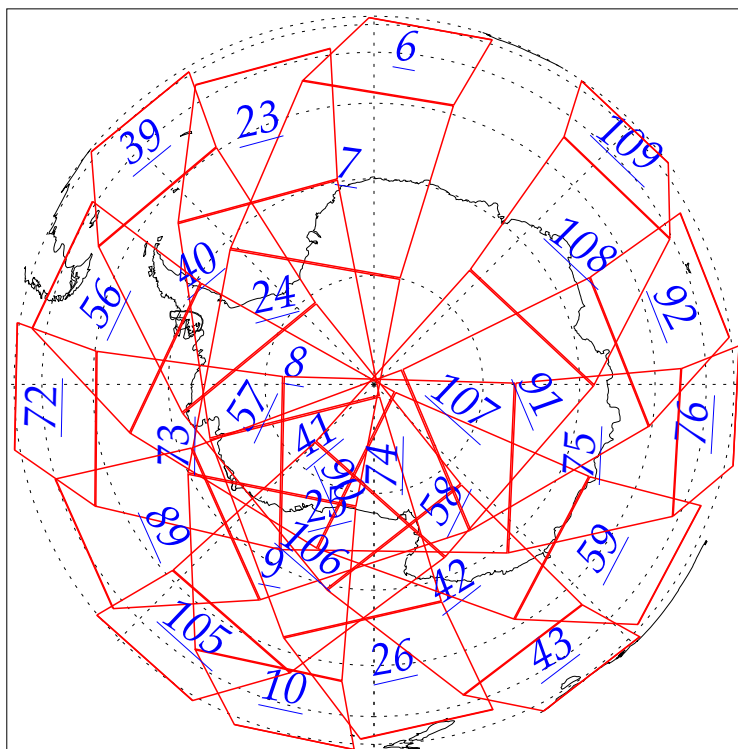

L1B Availability
AMSU Granules: 240
HSB Granules: 240
AIRS Granules: 0

2 Jul 2002
DoY 183
Aqua Day 59
Granules: 1 to 120

Granules: 121 to 240

Legend: AMSU Available, HSB Available, AIRS Available

L1B Availability
AMSU Granules: 240
HSB Granules: 240
AIRS Granules: 0

2 Jul 2002
DoY 183
Aqua Day 59

Ascending Granules

Descending Granules

Legend: AMSU Available, HSB Available, AIRS Available

L1B Availability
 AMSU Granules: 240
 HSB Granules: 240
 AIRS Granules: 0

2 Jul 2002
 DoY 183
 Aqua Day 59

Northern Hemisphere Granules

Southern Hemisphere Granules

Legend: AMSU Available, HSB Available, **AIRS Available**