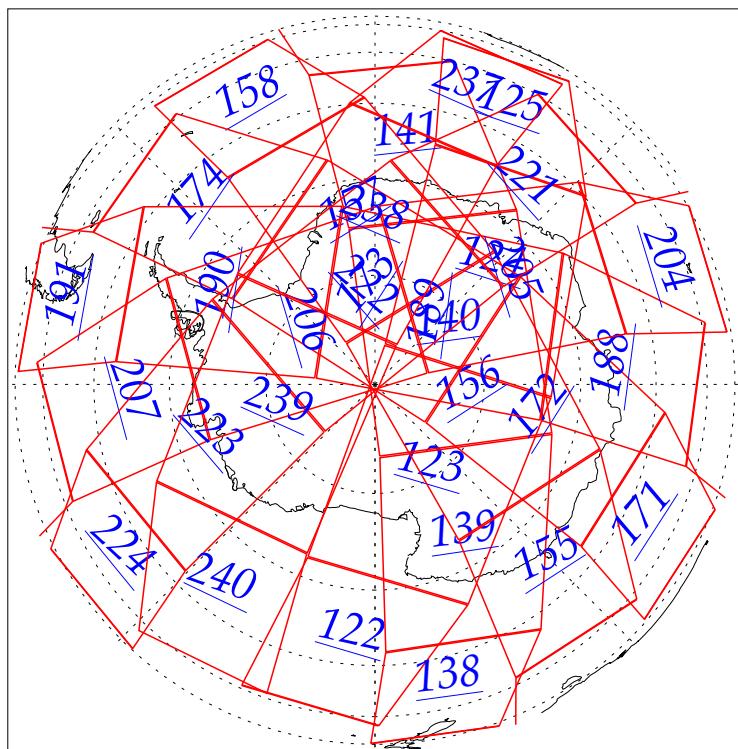

L1B Availability
AMSU Granules: 240
HSB Granules: 240
AIRS Granules: 0

2 Jul 2002
DoY 183
Aqua Day 59
Granules: 1 to 120

Granules: 121 to 240

Legend: AMSU Available, HSB Available, AIRS Available

L1B Availability
AMSU Granules: 240
HSB Granules: 240
AIRS Granules: 0

2 Jul 2002
DoY 183
Aqua Day 59

Ascending Granules

Descending Granules

Legend: AMSU Available, HSB Available, AIRS Available

L1B Availability
 AMSU Granules: 240
 HSB Granules: 240
 AIRS Granules: 0

2 Jul 2002
 DoY 183
 Aqua Day 59

Northern Hemisphere Granules

Southern Hemisphere Granules

Legend: AMSU Available, HSB Available, **AIRS Available**