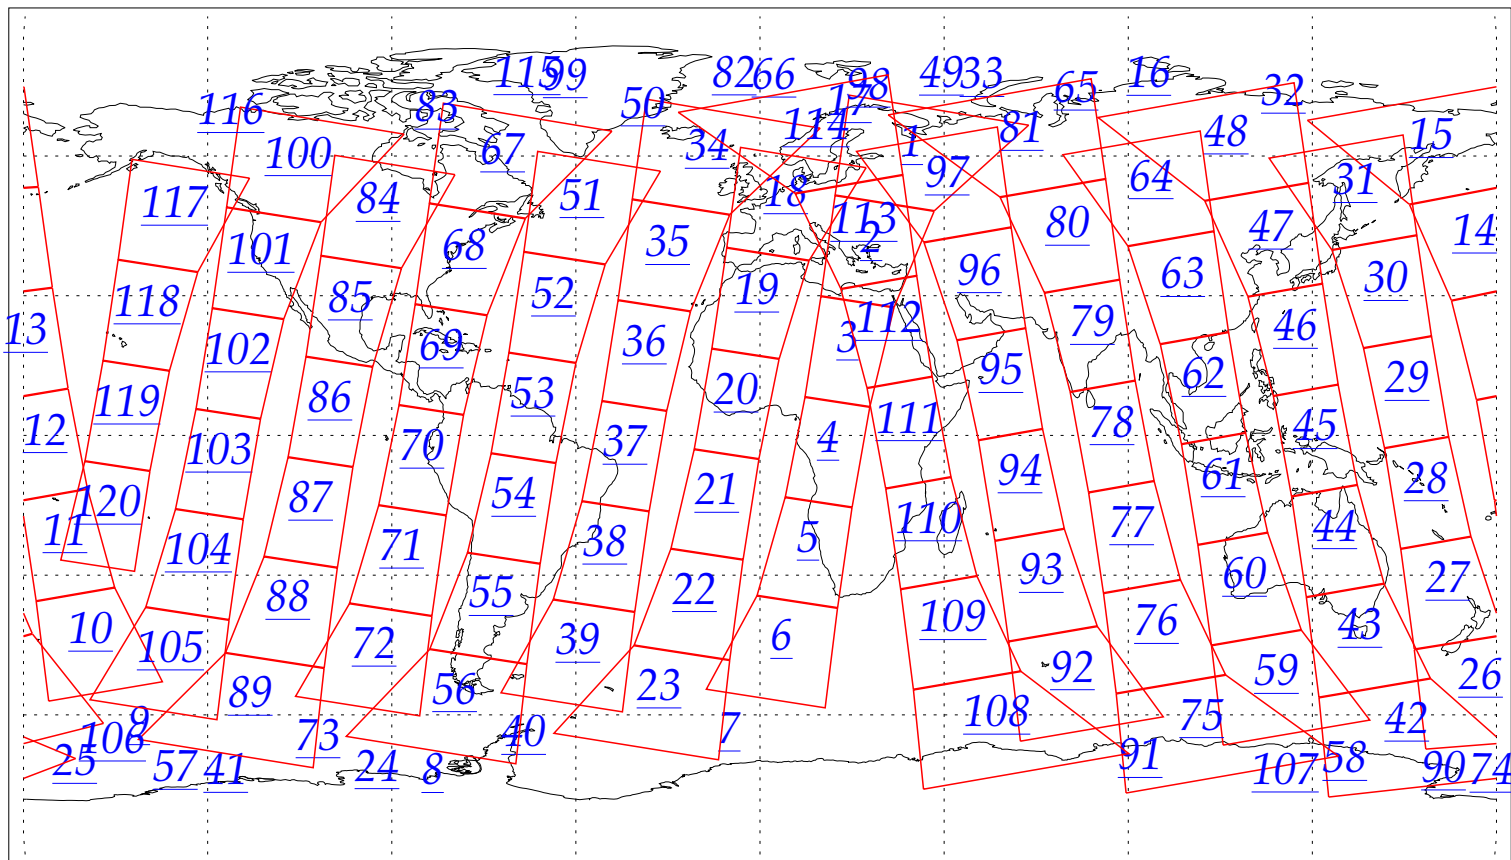

L1B Availability
AMSU Granules: 240
HSB Granules: 240
AIRS Granules: 0

2 Jul 2002
DoY 183
Aqua Day 59
Granules: 1 to 120

Granules: 121 to 240

Legend: AMSU Available, HSB Available, AIRS Available

L1B Availability
AMSU Granules: 240
HSB Granules: 240
AIRS Granules: 0

2 Jul 2002
DoY 183
Aqua Day 59

Ascending Granules

Descending Granules

Legend: AMSU Available, HSB Available, AIRS Available

L1B Availability
 AMSU Granules: 240
 HSB Granules: 240
 AIRS Granules: 0

2 Jul 2002
 DoY 183
 Aqua Day 59

Northern Hemisphere Granules

Southern Hemisphere Granules

Legend: AMSU Available, HSB Available, **AIRS Available**