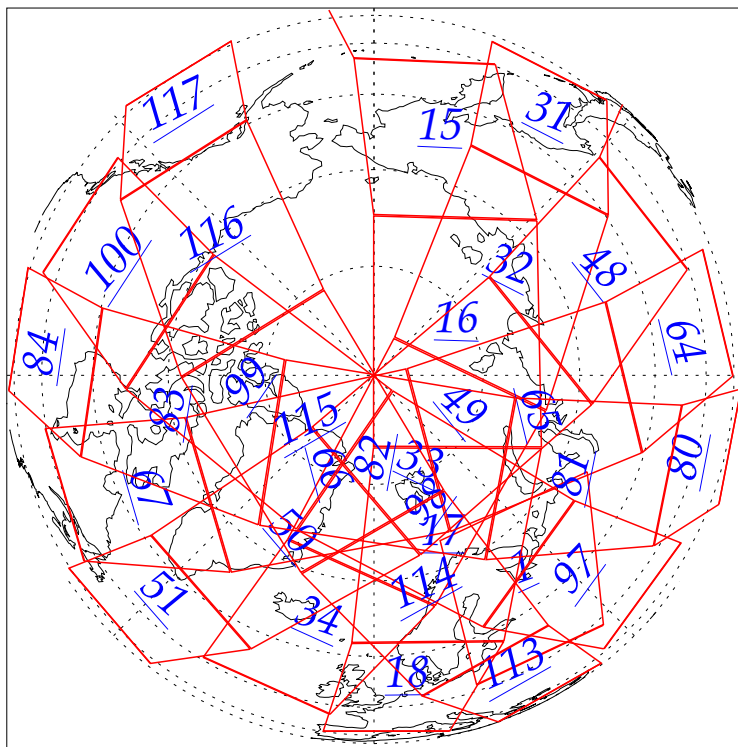

L1B Availability
AMSU Granules: 240
HSB Granules: 240
AIRS Granules: 0

2 Jul 2002
DoY 183
Aqua Day 59
Granules: 1 to 120

Granules: 121 to 240

Legend: AMSU Available, HSB Available, AIRS Available

L1B Availability
AMSU Granules: 240
HSB Granules: 240
AIRS Granules: 0

2 Jul 2002
DoY 183
Aqua Day 59

Ascending Granules

Descending Granules

Legend: AMSU Available, HSB Available, AIRS Available

L1B Availability
 AMSU Granules: 240
 HSB Granules: 240
 AIRS Granules: 0

2 Jul 2002
 DoY 183
 Aqua Day 59

Northern Hemisphere Granules

Southern Hemisphere Granules

Legend: AMSU Available, HSB Available, **AIRS Available**