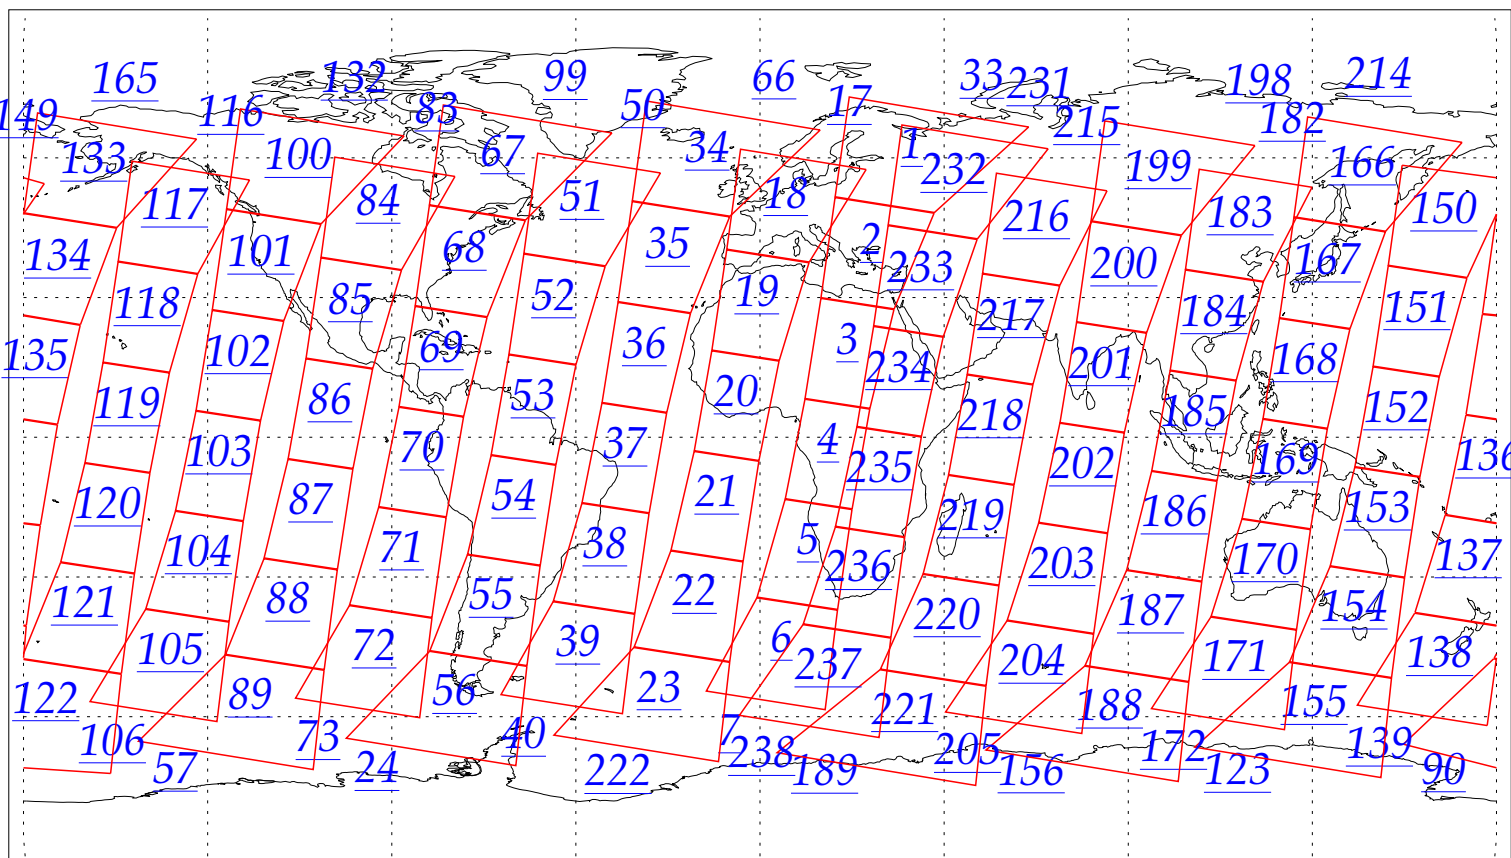

L1B Availability
AMSU Granules: 240
HSB Granules: 240
AIRS Granules: 0

2 Jul 2002
DoY 183
Aqua Day 59
Granules: 1 to 120

Granules: 121 to 240

Legend: AMSU Available, HSB Available, AIRS Available

L1B Availability
AMSU Granules: 240
HSB Granules: 240
AIRS Granules: 0

2 Jul 2002
DoY 183
Aqua Day 59

Ascending Granules

Descending Granules

Legend: AMSU Available, HSB Available, AIRS Available

L1B Availability
 AMSU Granules: 240
 HSB Granules: 240
 AIRS Granules: 0

2 Jul 2002
 DoY 183
 Aqua Day 59

Northern Hemisphere Granules

Southern Hemisphere Granules

Legend: AMSU Available, HSB Available, **AIRS Available**