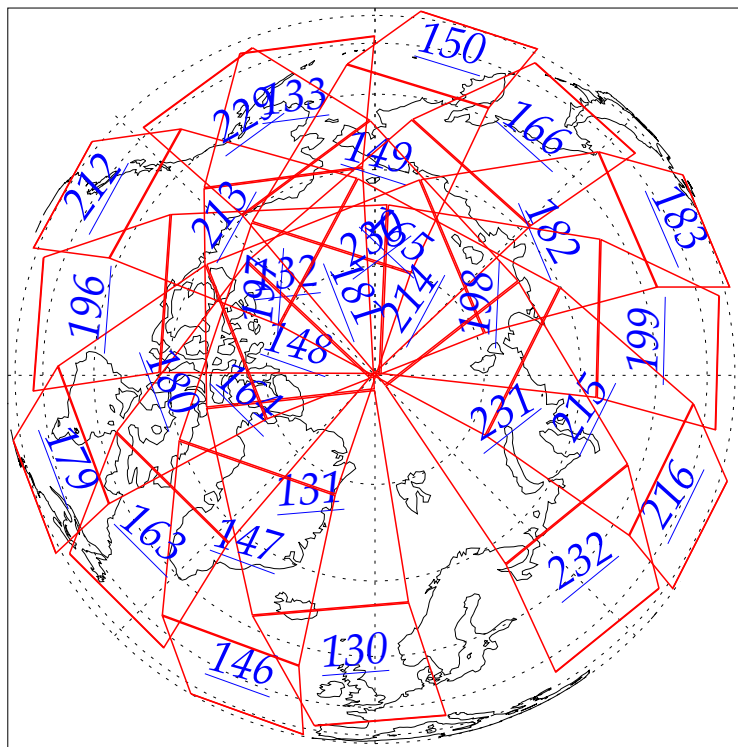

2 Jul 2002
DoY 183
Aqua Day 59

Ascending Granules

Descending Granules

Legend: AMSU Available, HSB Available, AIRS Available

L1B Availability
 AMSU Granules: 240
 HSB Granules: 240
 AIRS Granules: 0

2 Jul 2002
 DoY 183
 Aqua Day 59

Northern Hemisphere Granules

Southern Hemisphere Granules

Legend: AMSU Available, HSB Available, **AIRS Available**