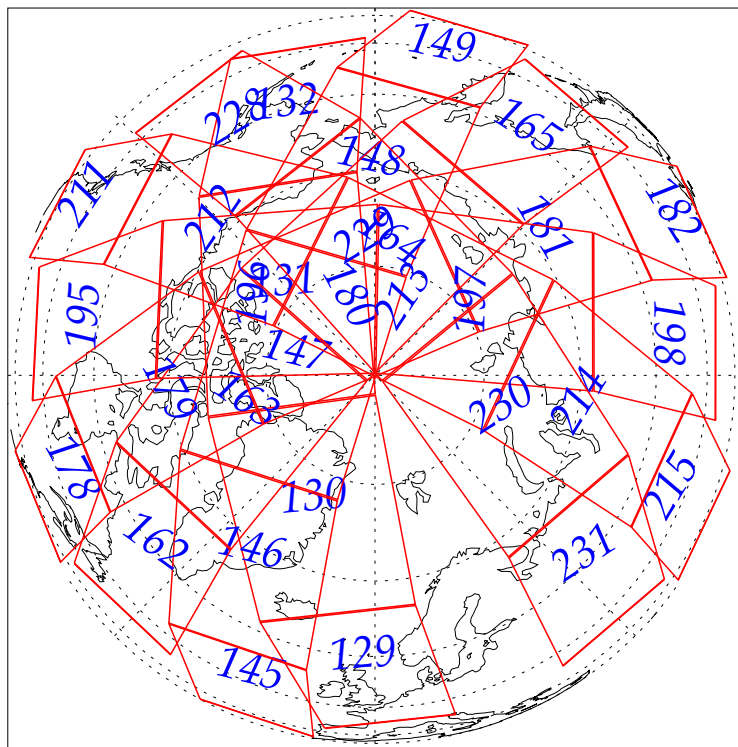

L1B Availability
AMSU Granules: 118
HSB Granules: 240
AIRS Granules: 0

25 Jun 2002
DoY 176
Aqua Day 52
Granules: 1 to 120

Granules: 121 to 240

Legend: AMSU Available, HSB Available, AIRS Available

L1B Availability
AMSU Granules: 118
HSB Granules: 240
AIRS Granules: 0

25 Jun 2002
DoY 176
Aqua Day 52

Ascending Granules

Descending Granules

Legend: AMSU Available, HSB Available, AIRS Available

L1B Availability
 AMSU Granules: 118
 HSB Granules: 240
 AIRS Granules: 0

25 Jun 2002
 DoY 176
 Aqua Day 52

Northern Hemisphere Granules

Southern Hemisphere Granules

Legend: AMSU Available, HSB Available, **AIRS Available**