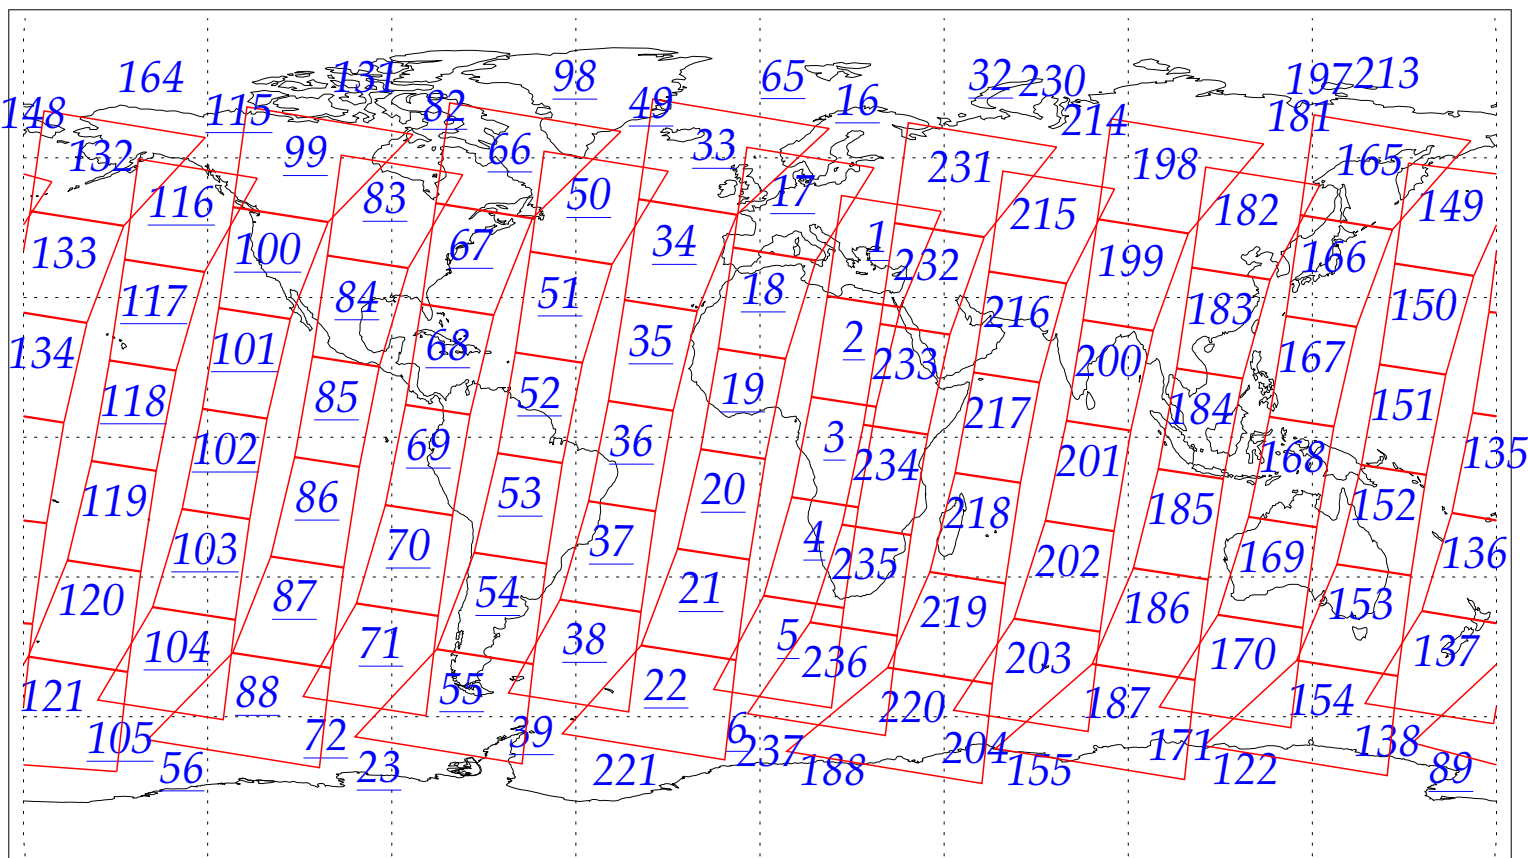

L1B Availability
AMSU Granules: 118
HSB Granules: 240
AIRS Granules: 0

25 Jun 2002
DoY 176
Aqua Day 52
Granules: 1 to 120

Granules: 121 to 240

Legend: AMSU Available, HSB Available, AIRS Available

L1B Availability
AMSU Granules: 118
HSB Granules: 240
AIRS Granules: 0

25 Jun 2002
DoY 176
Aqua Day 52

Ascending Granules

Descending Granules

Legend: AMSU Available, HSB Available, AIRS Available

L1B Availability
 AMSU Granules: 118
 HSB Granules: 240
 AIRS Granules: 0

25 Jun 2002
 DoY 176
 Aqua Day 52

Northern Hemisphere Granules

Southern Hemisphere Granules

Legend: AMSU Available, HSB Available, **AIRS Available**