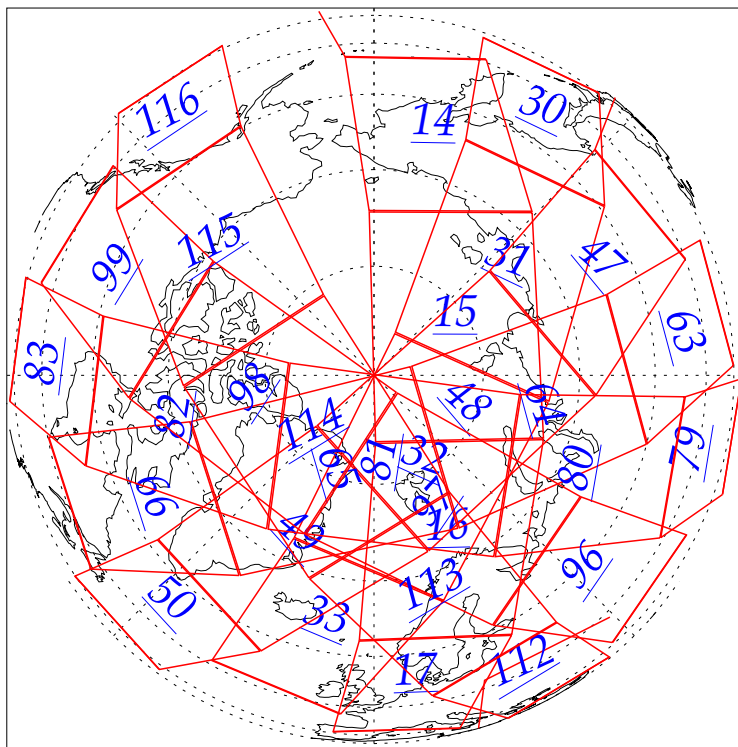

L1B Availability
AMSU Granules: 118
HSB Granules: 240
AIRS Granules: 0

25 Jun 2002
DoY 176
Aqua Day 52
Granules: 1 to 120

Granules: 121 to 240

Legend: AMSU Available, HSB Available, AIRS Available

L1B Availability
AMSU Granules: 118
HSB Granules: 240
AIRS Granules: 0

25 Jun 2002
DoY 176
Aqua Day 52

Ascending Granules

Descending Granules

Legend: AMSU Available, HSB Available, AIRS Available

L1B Availability
 AMSU Granules: 118
 HSB Granules: 240
 AIRS Granules: 0

25 Jun 2002
 DoY 176
 Aqua Day 52

Northern Hemisphere Granules

Southern Hemisphere Granules

Legend: AMSU Available, HSB Available, **AIRS Available**