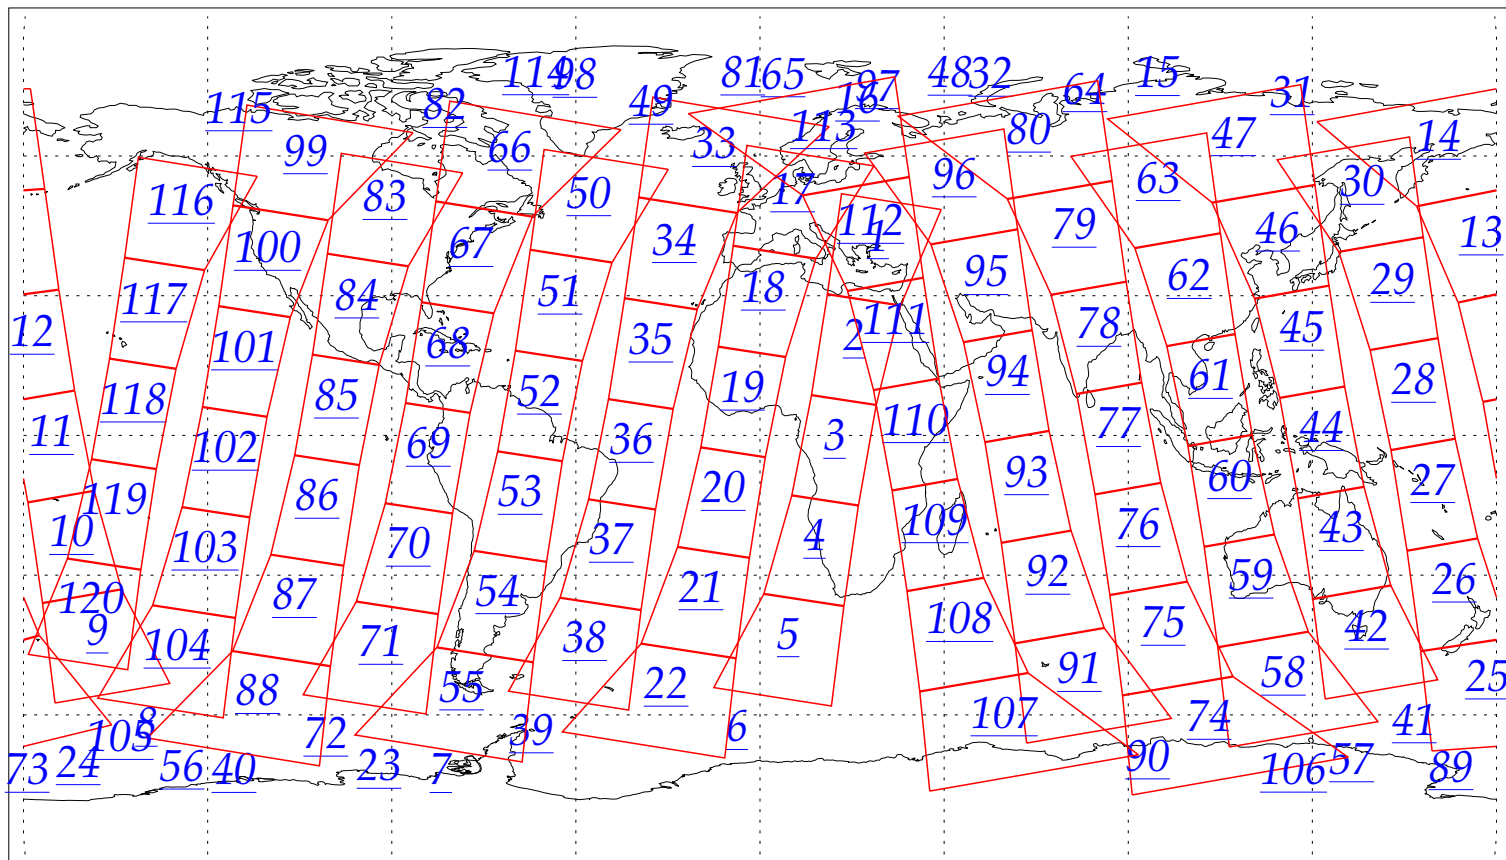

L1B Availability
AMSU Granules: 118
HSB Granules: 240
AIRS Granules: 0

25 Jun 2002
DoY 176
Aqua Day 52
Granules: 1 to 120

Granules: 121 to 240

Legend: AMSU Available, HSB Available, AIRS Available

L1B Availability
AMSU Granules: 118
HSB Granules: 240
AIRS Granules: 0

25 Jun 2002
DoY 176
Aqua Day 52

Ascending Granules

Descending Granules

Legend: AMSU Available, HSB Available, AIRS Available

L1B Availability
 AMSU Granules: 118
 HSB Granules: 240
 AIRS Granules: 0

25 Jun 2002
 DoY 176
 Aqua Day 52

Northern Hemisphere Granules

Southern Hemisphere Granules

Legend: AMSU Available, HSB Available, **AIRS Available**