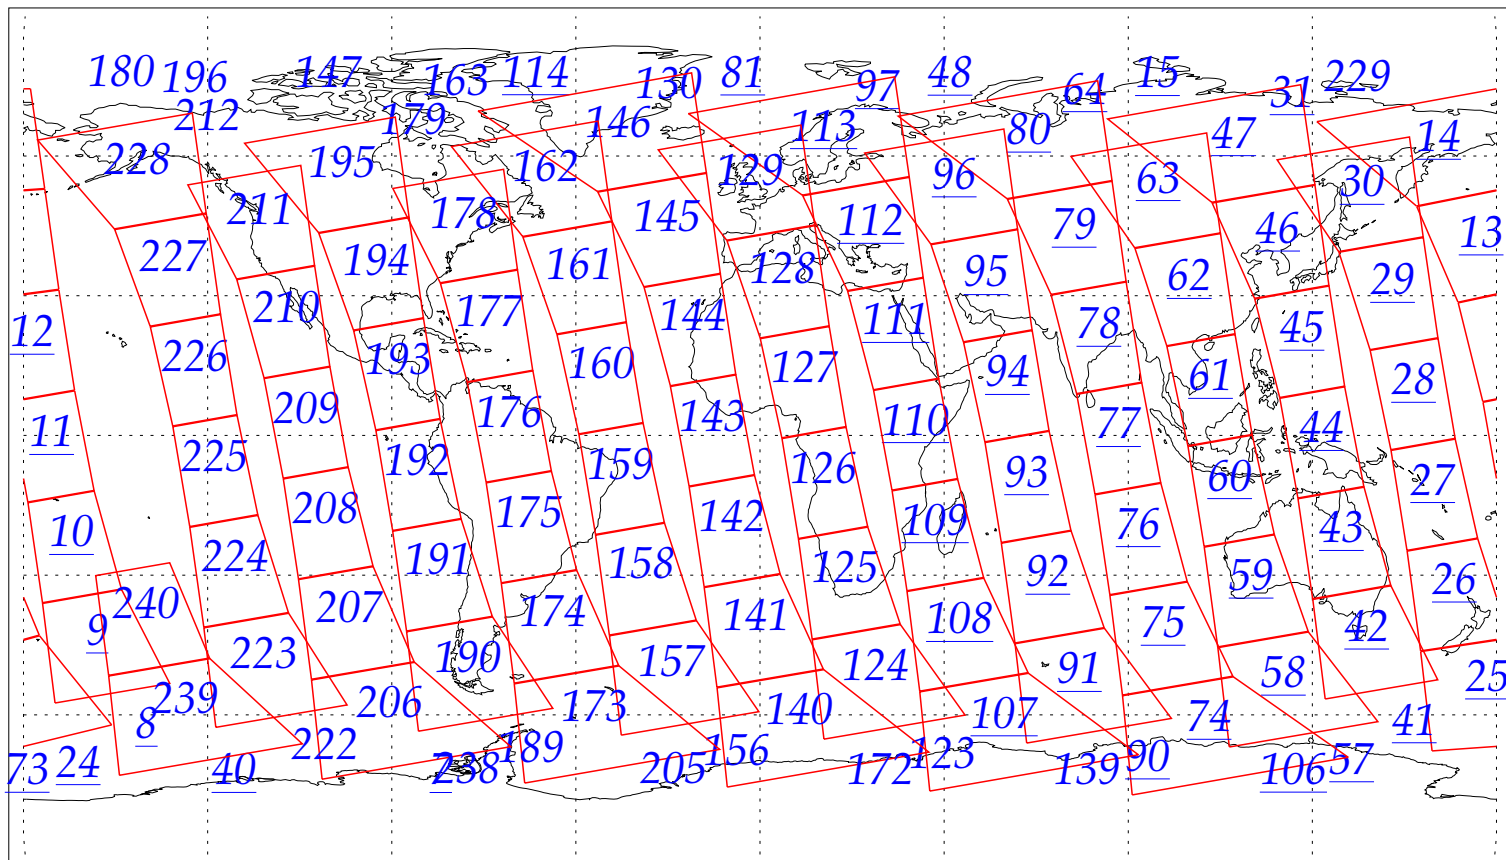

L1B Availability
AMSU Granules: 118
HSB Granules: 240
AIRS Granules: 0

25 Jun 2002
DoY 176
Aqua Day 52
Granules: 1 to 120

Granules: 121 to 240

Legend: AMSU Available, HSB Available, AIRS Available

L1B Availability
AMSU Granules: 118
HSB Granules: 240
AIRS Granules: 0

25 Jun 2002
DoY 176
Aqua Day 52

Ascending Granules

Descending Granules

Legend: AMSU Available, HSB Available, AIRS Available

L1B Availability
 AMSU Granules: 118
 HSB Granules: 240
 AIRS Granules: 0

25 Jun 2002
 DoY 176
 Aqua Day 52

Northern Hemisphere Granules

Southern Hemisphere Granules

Legend: AMSU Available, HSB Available, **AIRS Available**