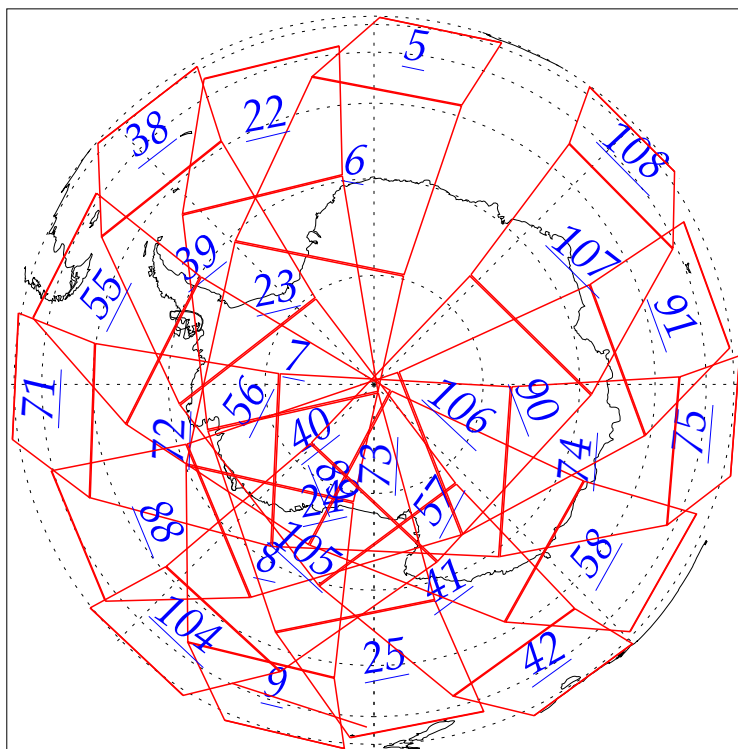

L1B Availability
AMSU Granules: 118
HSB Granules: 240
AIRS Granules: 0

25 Jun 2002
DoY 176
Aqua Day 52
Granules: 1 to 120

Granules: 121 to 240

Legend: AMSU Available, HSB Available, AIRS Available

L1B Availability
AMSU Granules: 118
HSB Granules: 240
AIRS Granules: 0

25 Jun 2002
DoY 176
Aqua Day 52

Ascending Granules

Descending Granules

Legend: AMSU Available, HSB Available, AIRS Available

L1B Availability
 AMSU Granules: 118
 HSB Granules: 240
 AIRS Granules: 0

25 Jun 2002
 DoY 176
 Aqua Day 52

Northern Hemisphere Granules

Southern Hemisphere Granules

Legend: AMSU Available, HSB Available, **AIRS Available**