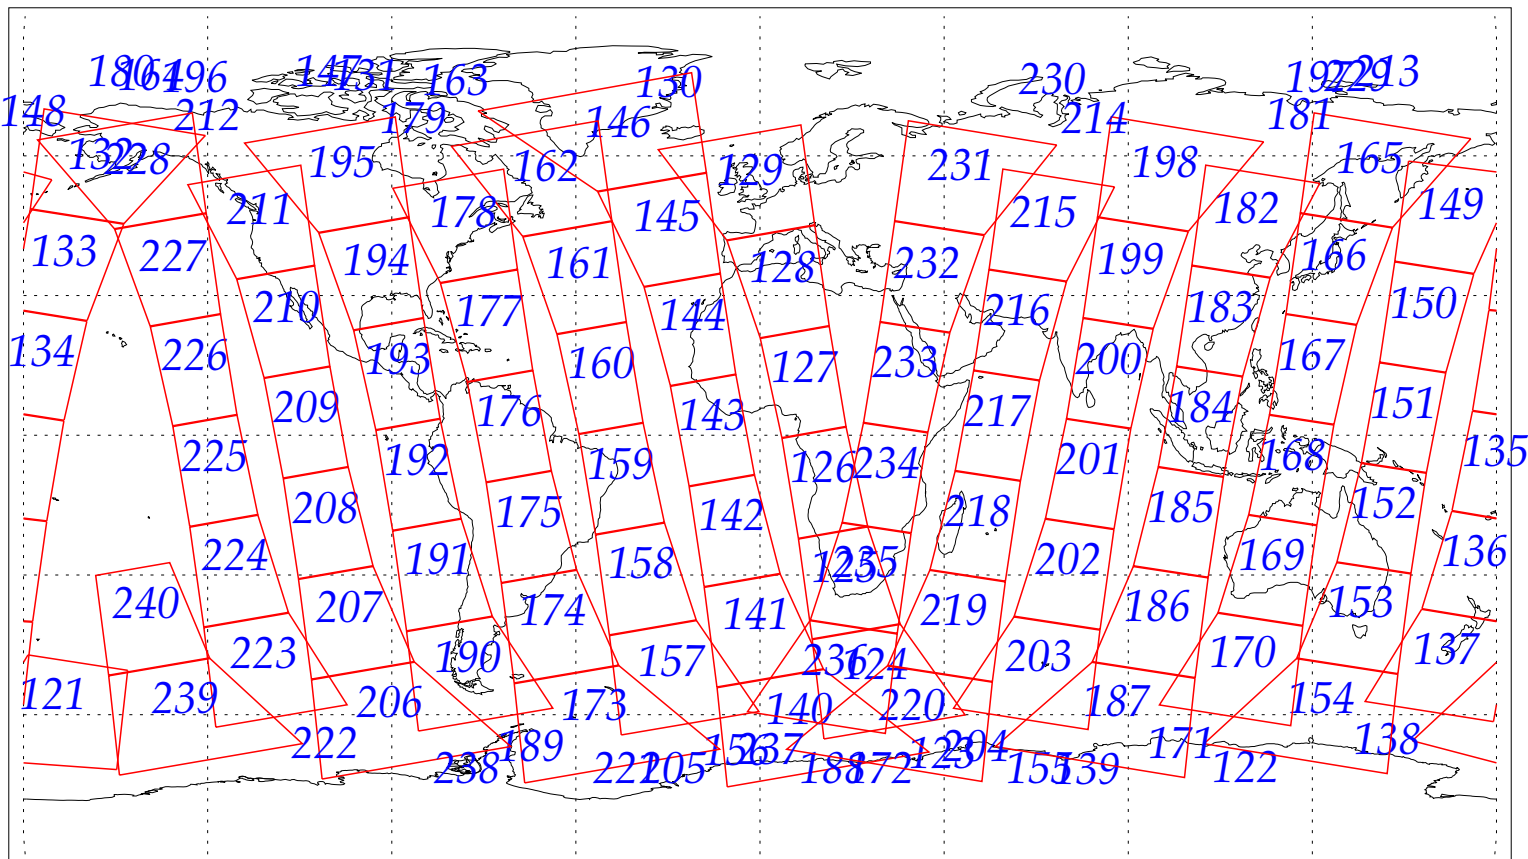

L1B Availability
AMSU Granules: 118
HSB Granules: 240
AIRS Granules: 0

25 Jun 2002
DoY 176
Aqua Day 52
Granules: 1 to 120

Granules: 121 to 240

Legend: AMSU Available, HSB Available, AIRS Available

L1B Availability
AMSU Granules: 118
HSB Granules: 240
AIRS Granules: 0

25 Jun 2002
DoY 176
Aqua Day 52

Ascending Granules

Descending Granules

Legend: AMSU Available, HSB Available, AIRS Available

L1B Availability
 AMSU Granules: 118
 HSB Granules: 240
 AIRS Granules: 0

25 Jun 2002
 DoY 176
 Aqua Day 52

Northern Hemisphere Granules

Southern Hemisphere Granules

Legend: AMSU Available, HSB Available, **AIRS Available**