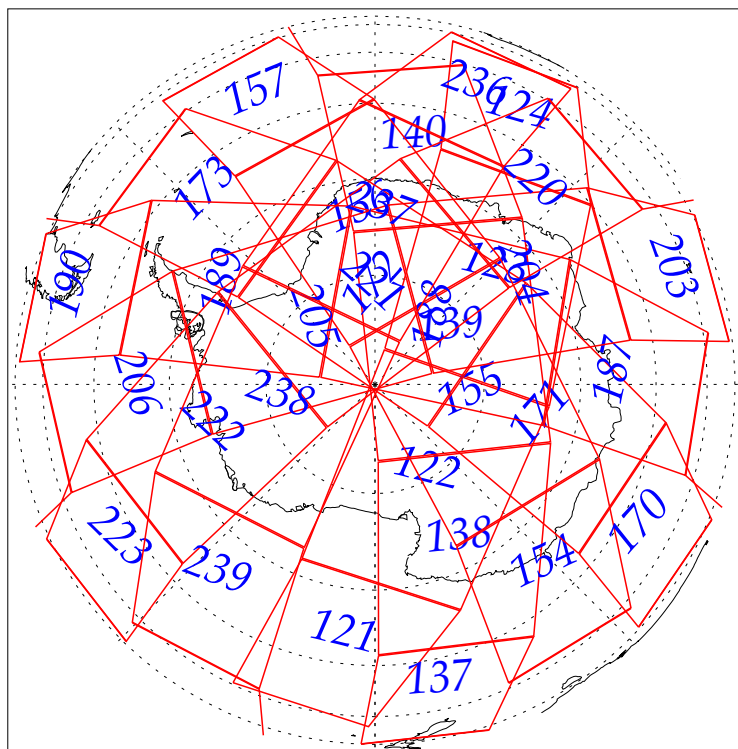

L1B Availability
AMSU Granules: 118
HSB Granules: 240
AIRS Granules: 0

25 Jun 2002
DoY 176
Aqua Day 52
Granules: 1 to 120

Granules: 121 to 240

Legend: AMSU Available, HSB Available, AIRS Available

L1B Availability
AMSU Granules: 118
HSB Granules: 240
AIRS Granules: 0

25 Jun 2002
DoY 176
Aqua Day 52

Ascending Granules

Descending Granules

Legend: AMSU Available, HSB Available, AIRS Available

L1B Availability
 AMSU Granules: 118
 HSB Granules: 240
 AIRS Granules: 0

25 Jun 2002
 DoY 176
 Aqua Day 52

Northern Hemisphere Granules

Southern Hemisphere Granules

Legend: AMSU Available, HSB Available, **AIRS Available**