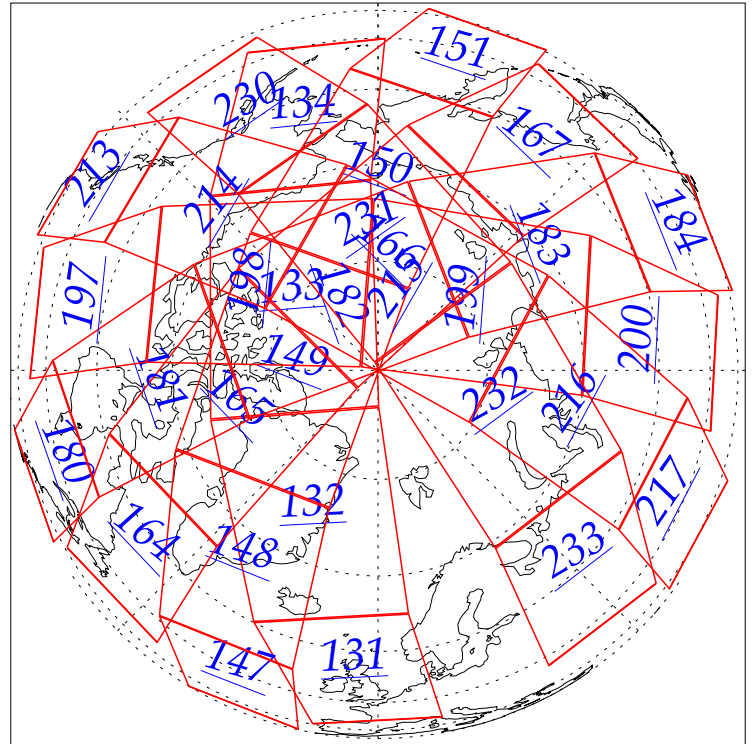

23 Jun 2002
DoY 174
Aqua Day 50

Ascending Granules

Descending Granules

Legend: AMSU Available, HSB Available, AIRS Available

L1B Availability
 AMSU Granules: 213
 HSB Granules: 215
 AIRS Granules: 0

23 Jun 2002
 DoY 174
 Aqua Day 50

Northern Hemisphere Granules

Southern Hemisphere Granules

Legend: AMSU Available, HSB Available, **AIRS Available**