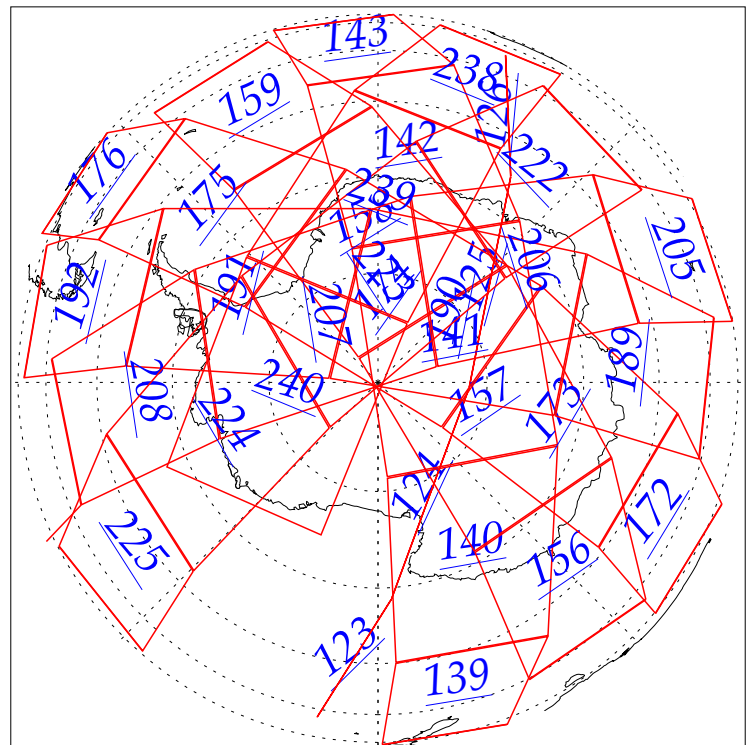

23 Jun 2002
DoY 174
Aqua Day 50

Ascending Granules

Descending Granules

Legend: AMSU Available, HSB Available, AIRS Available

L1B Availability
 AMSU Granules: 213
 HSB Granules: 215
 AIRS Granules: 0

23 Jun 2002
 DoY 174
 Aqua Day 50

Northern Hemisphere Granules

Southern Hemisphere Granules

Legend: AMSU Available, HSB Available, **AIRS Available**