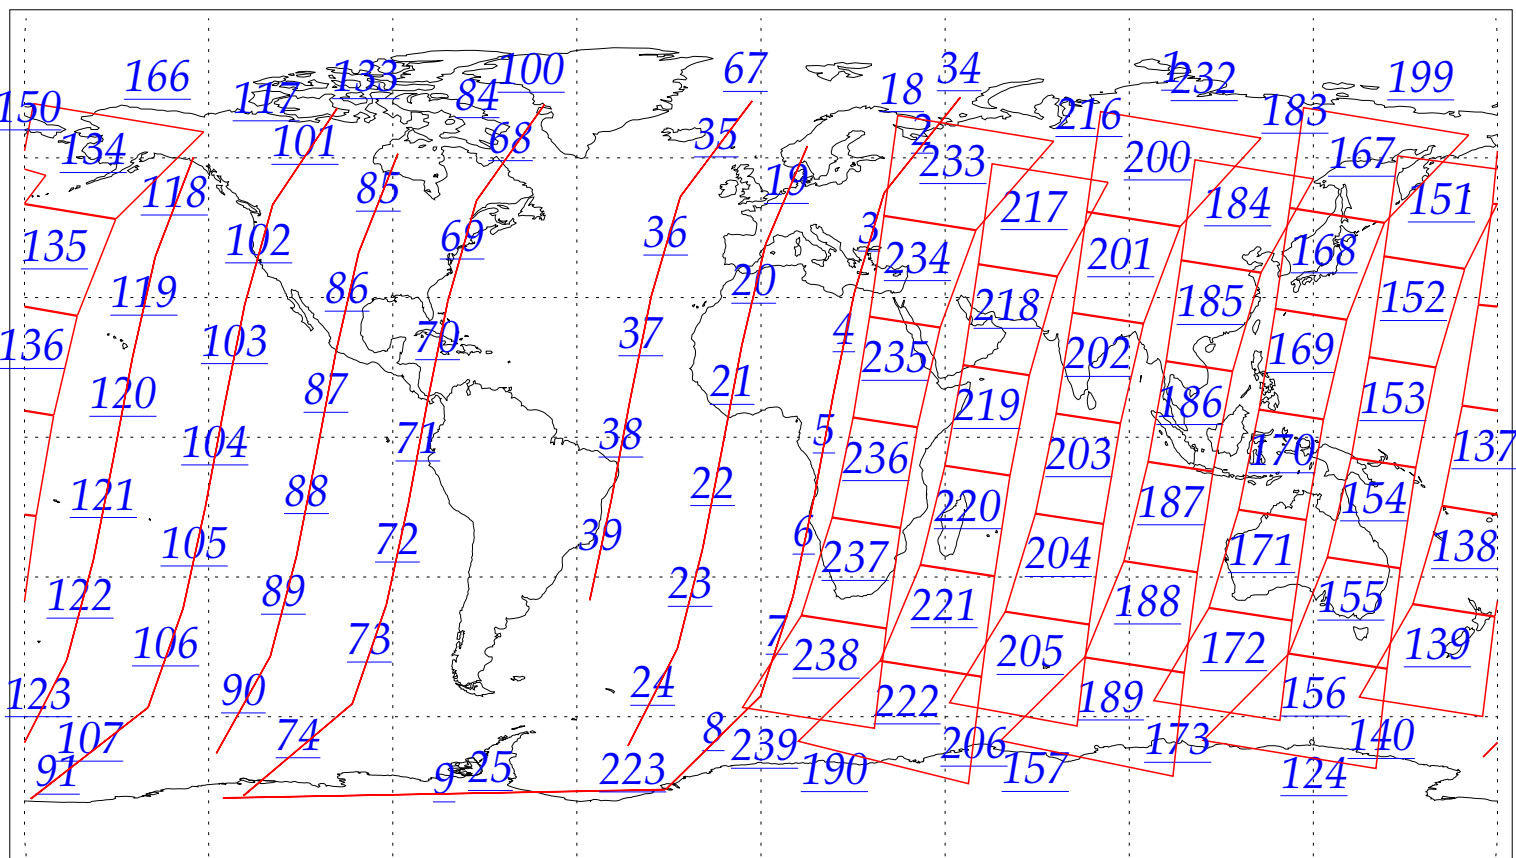

Legend: AMSU Available, HSB Available, AIRS Available