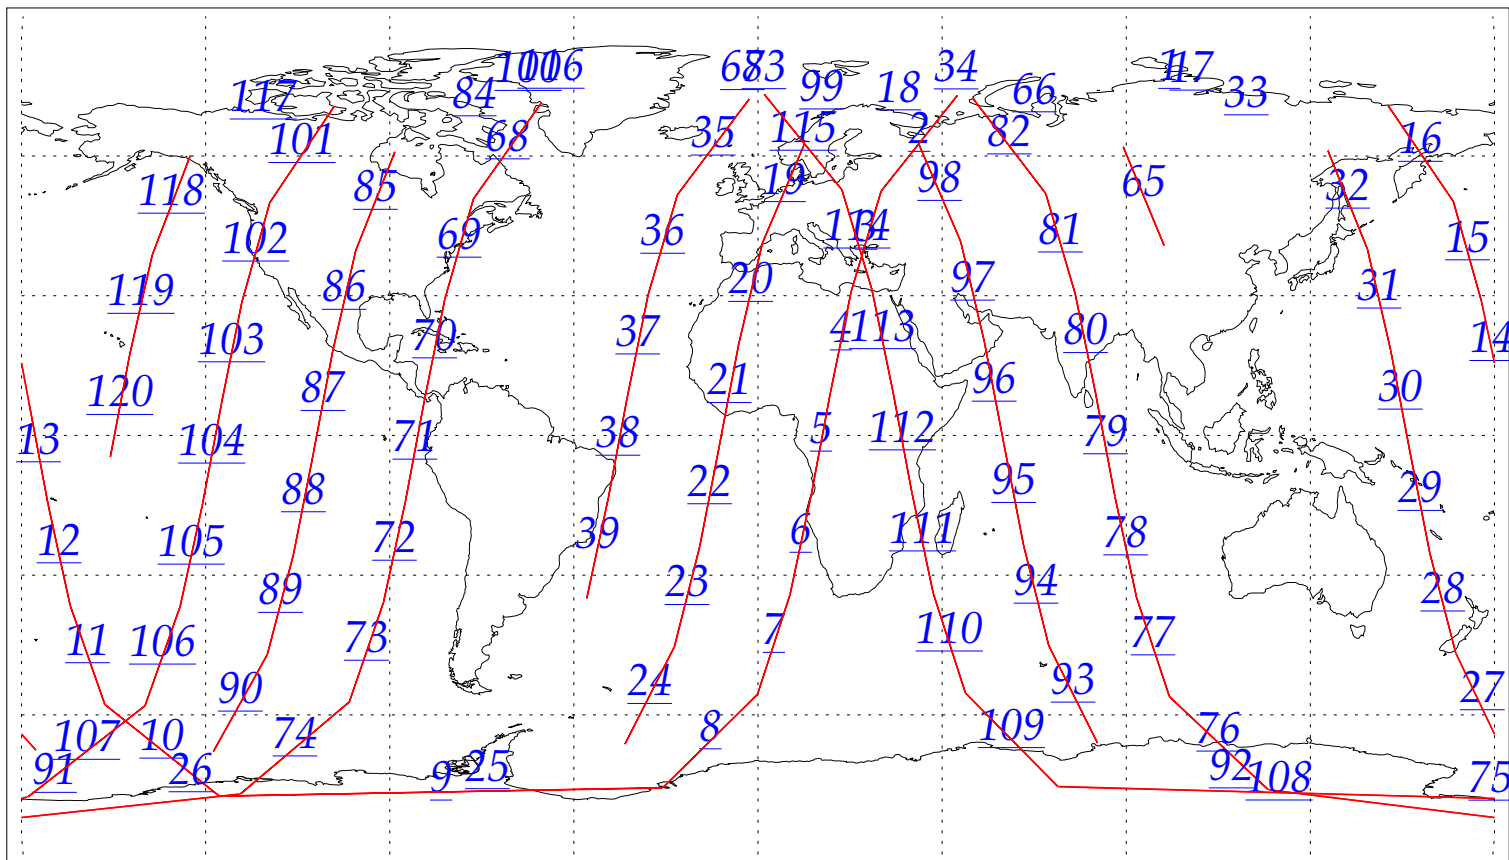

L1B Availability
AMSU Granules: 213
HSB Granules: 215
AIRS Granules: 0

23 Jun 2002
DoY 174
Aqua Day 50
Granules: 1 to 120

Granules: 121 to 240

Legend: AMSU Available, HSB Available, AIRS Available

L1B Availability
AMSU Granules: 213
HSB Granules: 215
AIRS Granules: 0