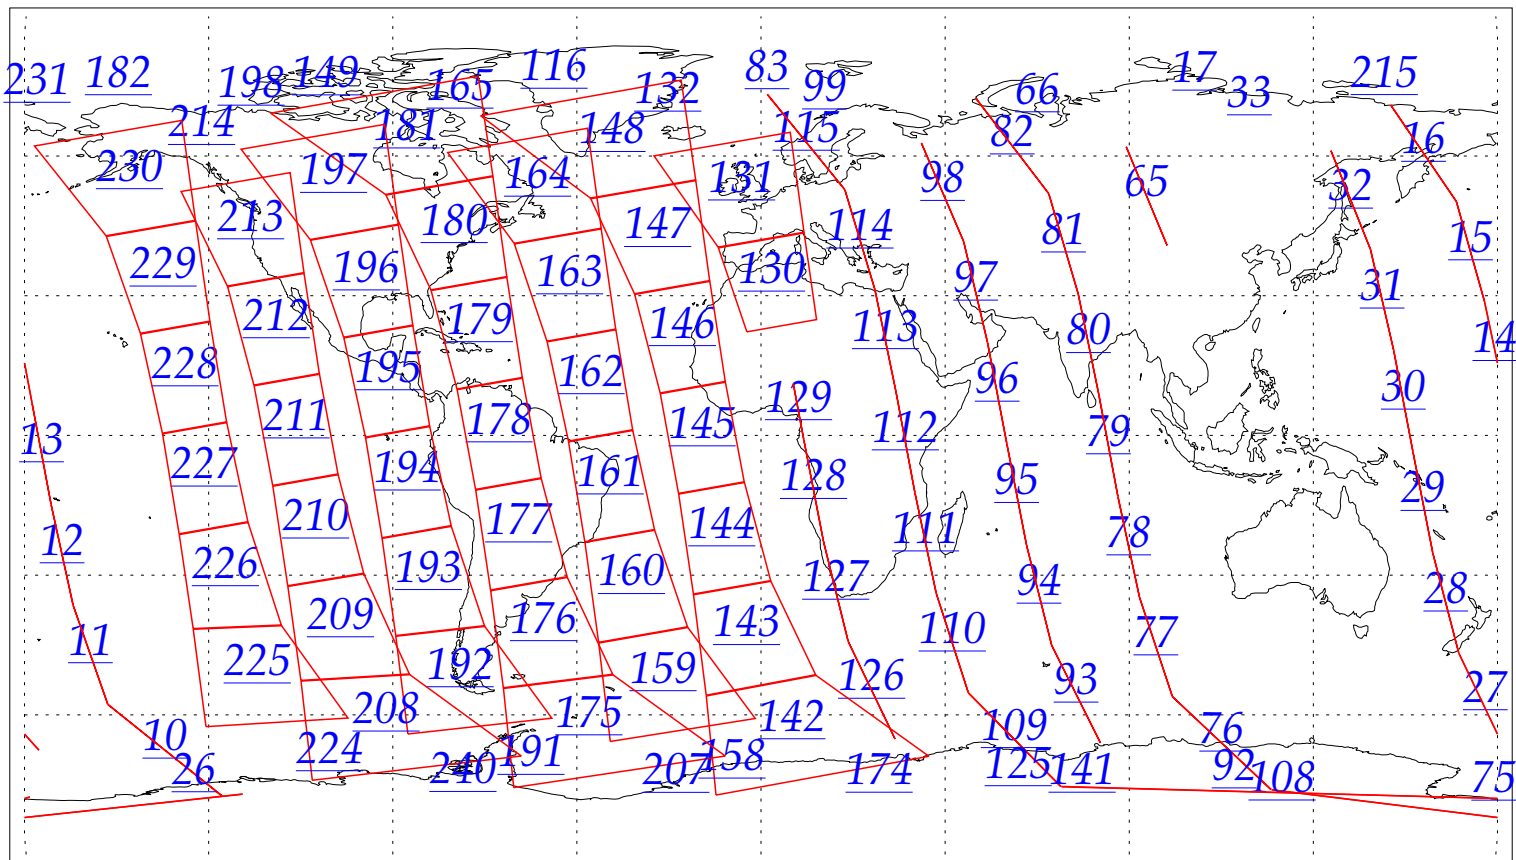

L1B Availability
AMSU Granules: 213
HSB Granules: 215
AIRS Granules: 0

23 Jun 2002
DoY 174
Aqua Day 50
Granules: 1 to 120

Granules: 121 to 240

Legend: AMSU Available, HSB Available, AIRS Available

L1B Availability
AMSU Granules: 213
HSB Granules: 215
AIRS Granules: 0

23 Jun 2002
DoY 174
Aqua Day 50

Ascending Granules

Descending Granules

Legend: AMSU Available, HSB Available, AIRS Available

L1B Availability
 AMSU Granules: 213
 HSB Granules: 215
 AIRS Granules: 0

23 Jun 2002
 DoY 174
 Aqua Day 50

Northern Hemisphere Granules

Southern Hemisphere Granules

Legend: AMSU Available, HSB Available, **AIRS Available**