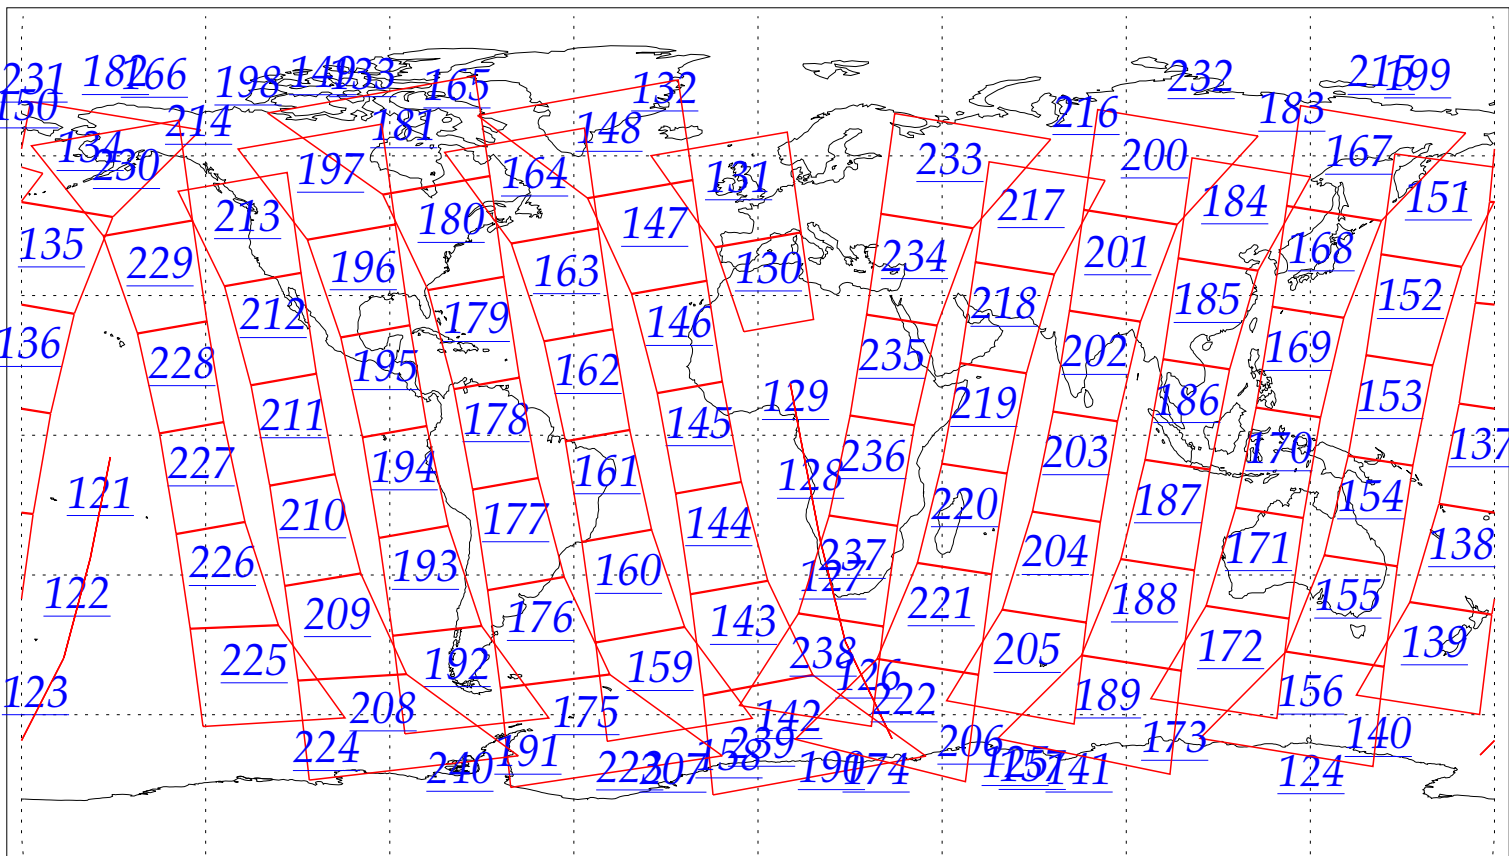

L1B Availability
AMSU Granules: 213
HSB Granules: 215
AIRS Granules: 0

23 Jun 2002
DoY 174
Aqua Day 50
Granules: 1 to 120

Granules: 121 to 240

Legend: AMSU Available, HSB Available, AIRS Available

L1B Availability
AMSU Granules: 213
HSB Granules: 215
AIRS Granules: 0

23 Jun 2002
DoY 174
Aqua Day 50

Ascending Granules

Descending Granules

Legend: AMSU Available, HSB Available, AIRS Available

L1B Availability
 AMSU Granules: 213
 HSB Granules: 215
 AIRS Granules: 0

23 Jun 2002
 DoY 174
 Aqua Day 50

Northern Hemisphere Granules

Southern Hemisphere Granules

Legend: AMSU Available, HSB Available, **AIRS Available**