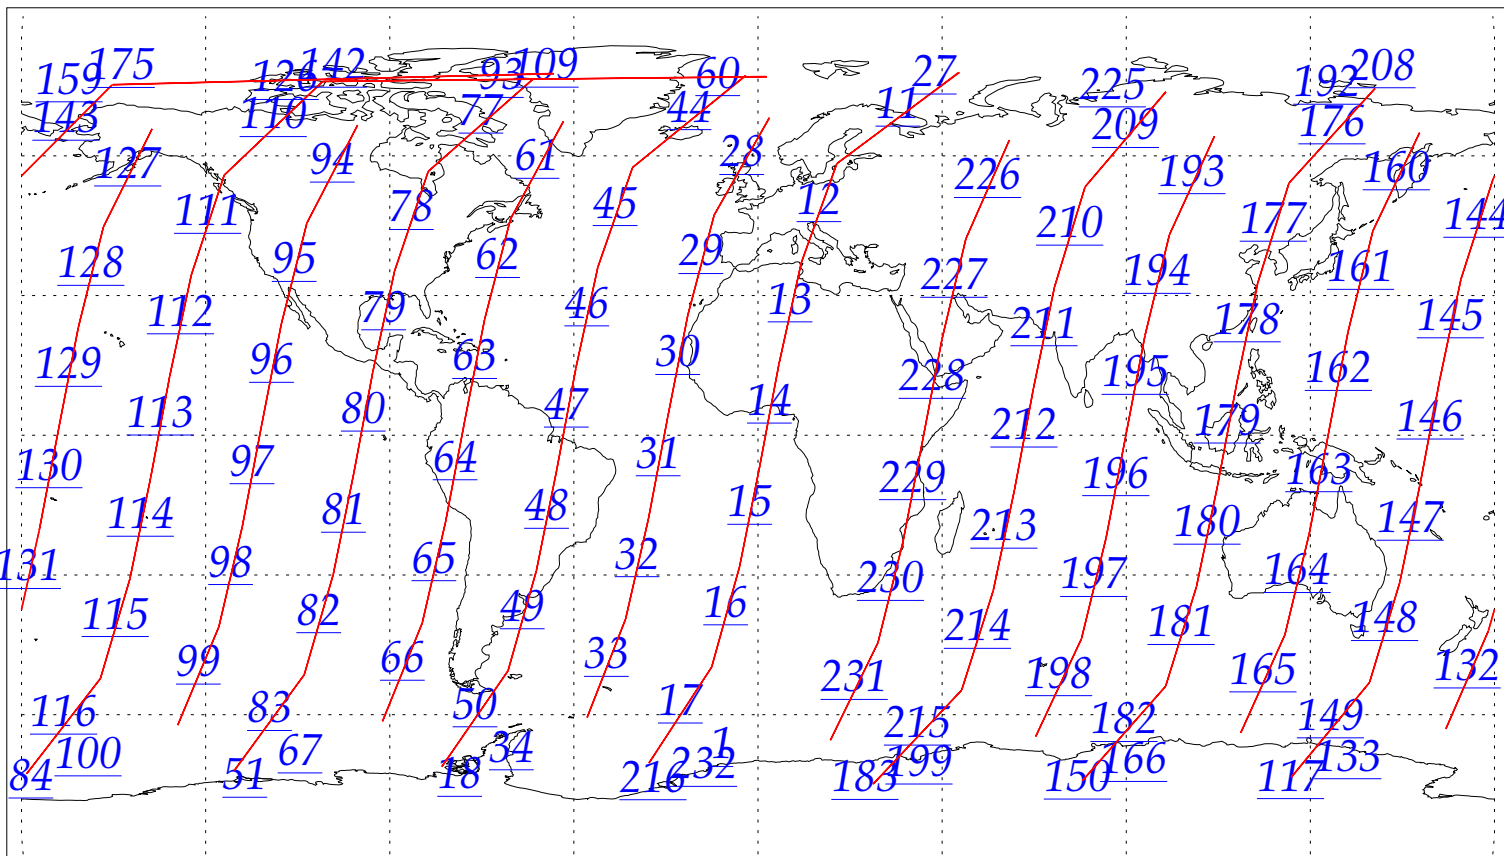

Legend: AMSU Available, HSB Available, AIRS Available