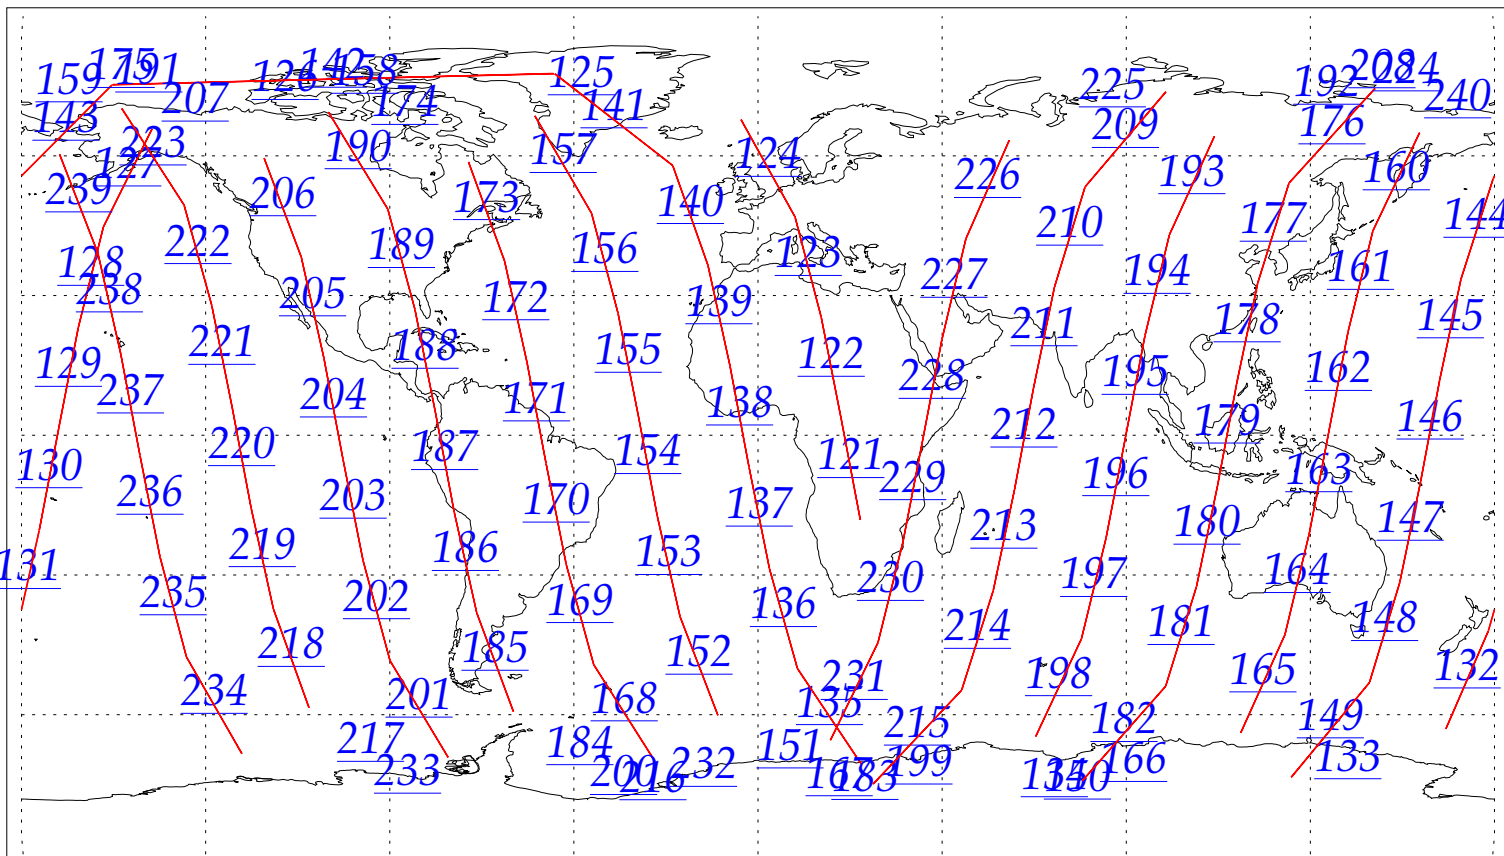

L1B Availability
AMSU Granules: 240
HSB Granules: 240
AIRS Granules: 0

22 Jun 2002
DoY 173
Aqua Day 49
Granules: 1 to 120

Granules: 121 to 240

Legend: AMSU Available, HSB Available, AIRS Available

L1B Availability
AMSU Granules: 240
HSB Granules: 240
AIRS Granules: 0