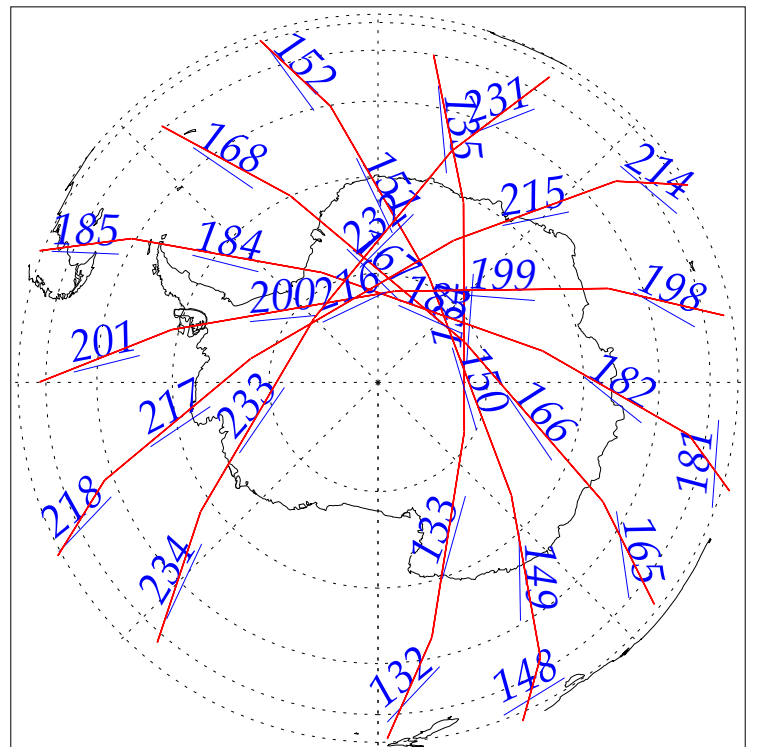

22 Jun 2002
DoY 173
Aqua Day 49

Ascending Granules

Descending Granules

Legend: AMSU Available, HSB Available, AIRS Available

L1B Availability
 AMSU Granules: 240
 HSB Granules: 240
 AIRS Granules: 0

22 Jun 2002
 DoY 173
 Aqua Day 49

Northern Hemisphere Granules

Southern Hemisphere Granules

Legend: AMSU Available, HSB Available, **AIRS Available**