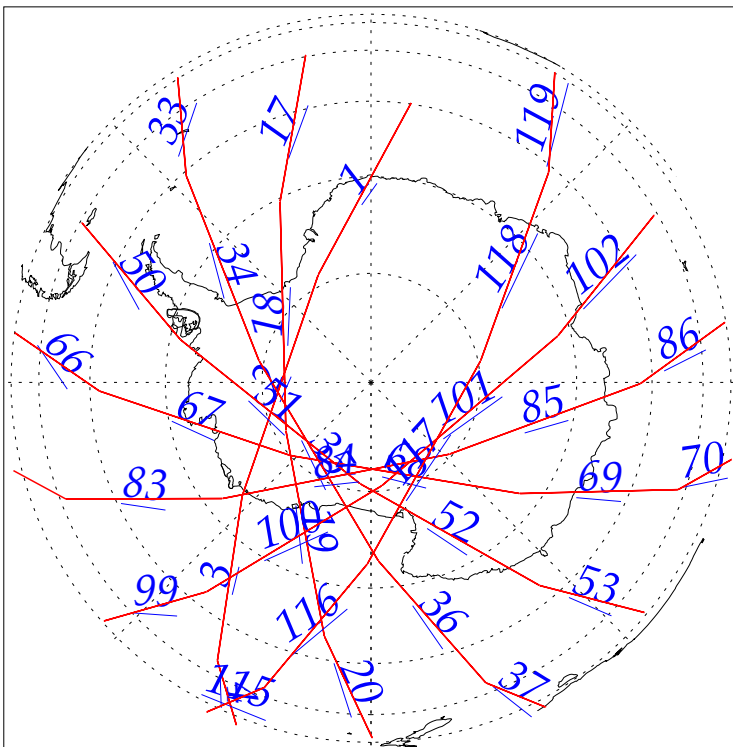

22 Jun 2002
DoY 173
Aqua Day 49

Ascending Granules

Descending Granules

Legend: AMSU Available, HSB Available, AIRS Available

L1B Availability
 AMSU Granules: 240
 HSB Granules: 240
 AIRS Granules: 0

22 Jun 2002
 DoY 173
 Aqua Day 49

Northern Hemisphere Granules

Southern Hemisphere Granules

Legend: AMSU Available, HSB Available, **AIRS Available**