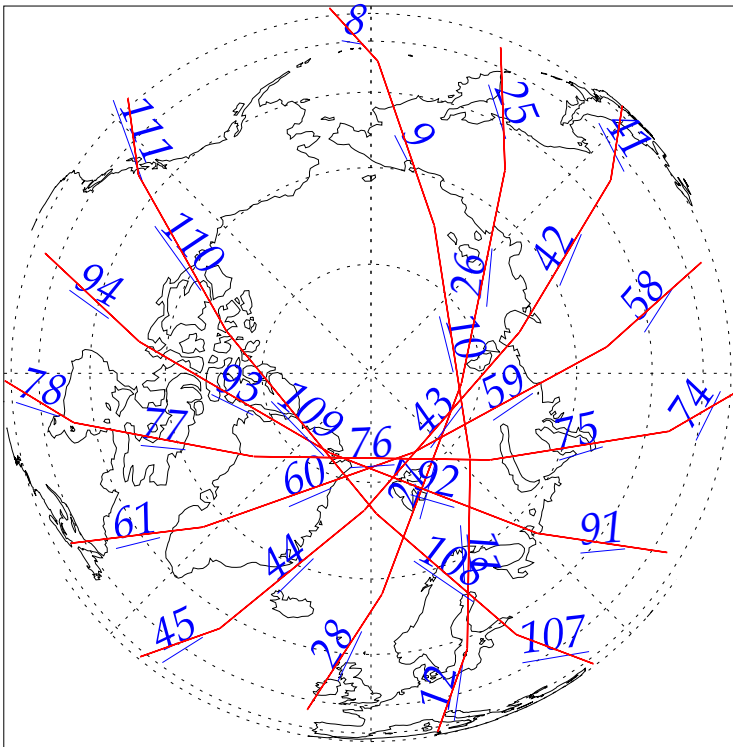

22 Jun 2002
DoY 173
Aqua Day 49

Ascending Granules

Descending Granules

Legend: AMSU Available, HSB Available, AIRS Available

L1B Availability
 AMSU Granules: 240
 HSB Granules: 240
 AIRS Granules: 0

22 Jun 2002
 DoY 173
 Aqua Day 49

Northern Hemisphere Granules

Southern Hemisphere Granules

Legend: AMSU Available, HSB Available, **AIRS Available**