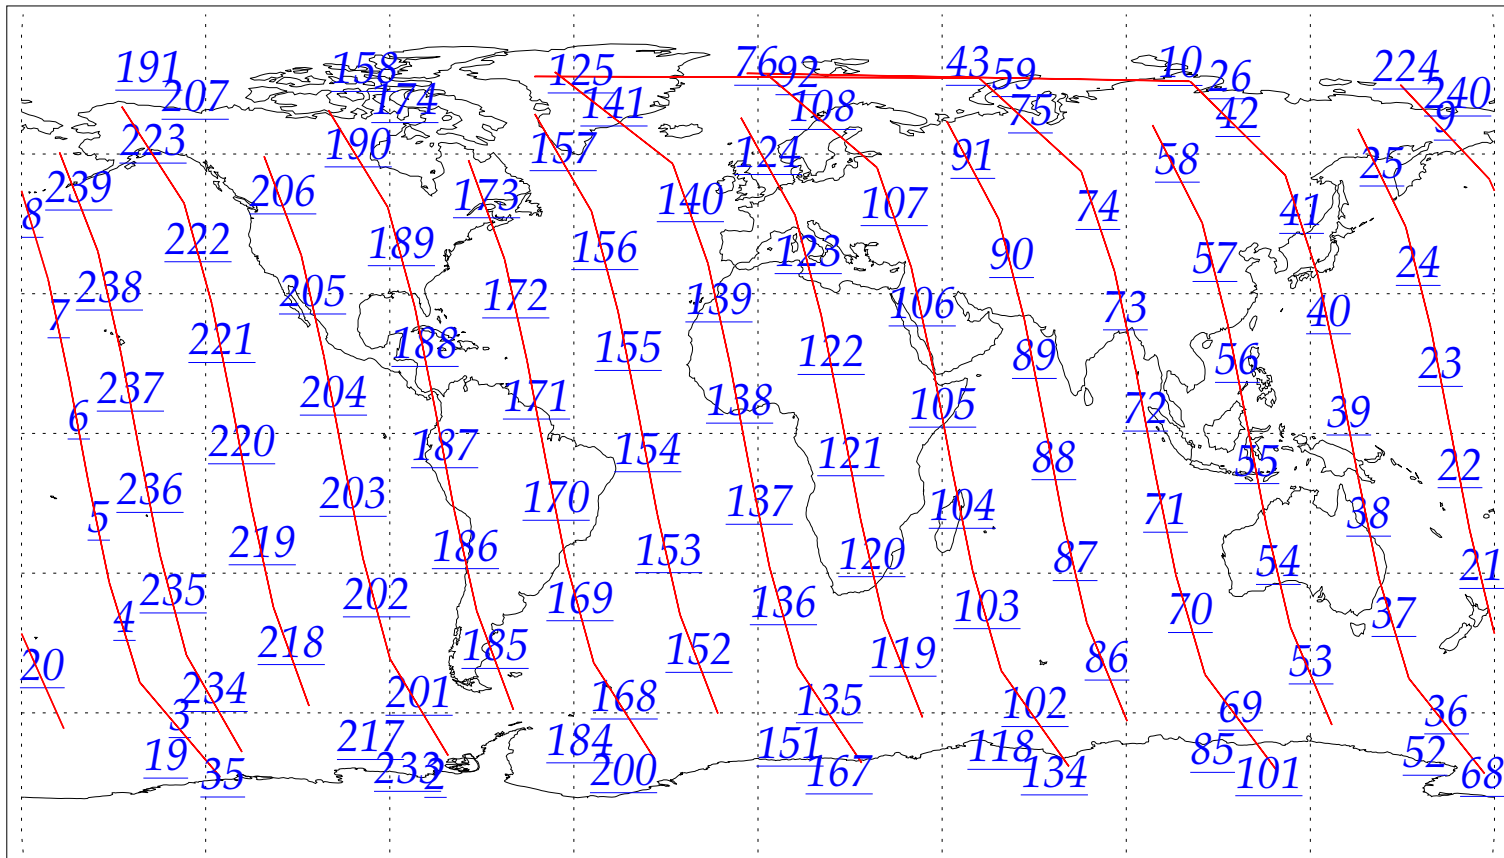

L1B Availability
AMSU Granules: 240
HSB Granules: 240
AIRS Granules: 0

22 Jun 2002
DoY 173
Aqua Day 49

Ascending Granules

Descending Granules