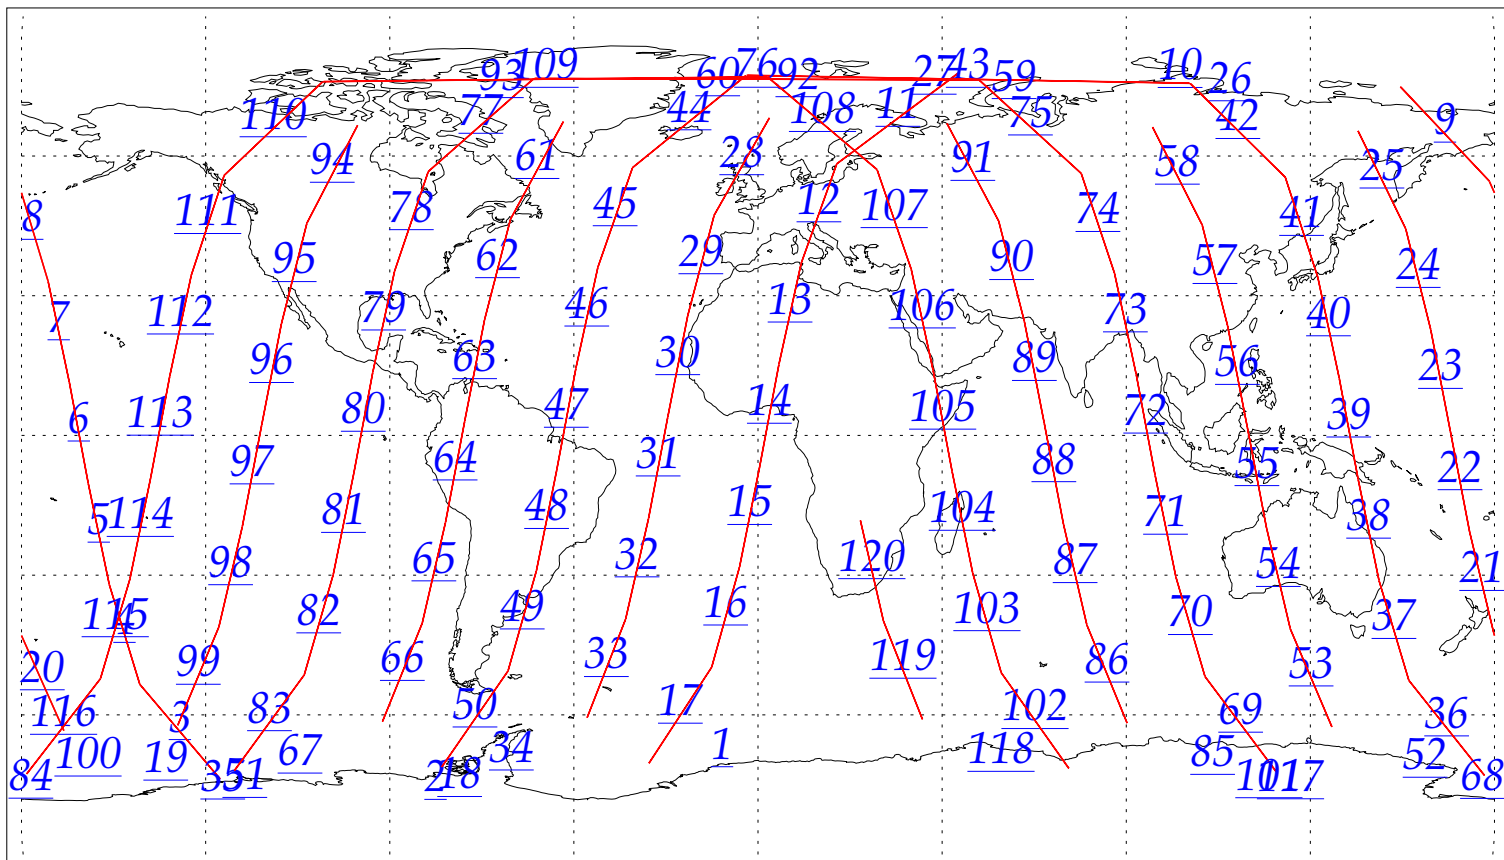

L1B Availability
AMSU Granules: 240
HSB Granules: 240
AIRS Granules: 0

22 Jun 2002
DoY 173
Aqua Day 49
Granules: 1 to 120

Granules: 121 to 240

Legend: AMSU Available, HSB Available, AIRS Available

L1B Availability
AMSU Granules: 240
HSB Granules: 240
AIRS Granules: 0