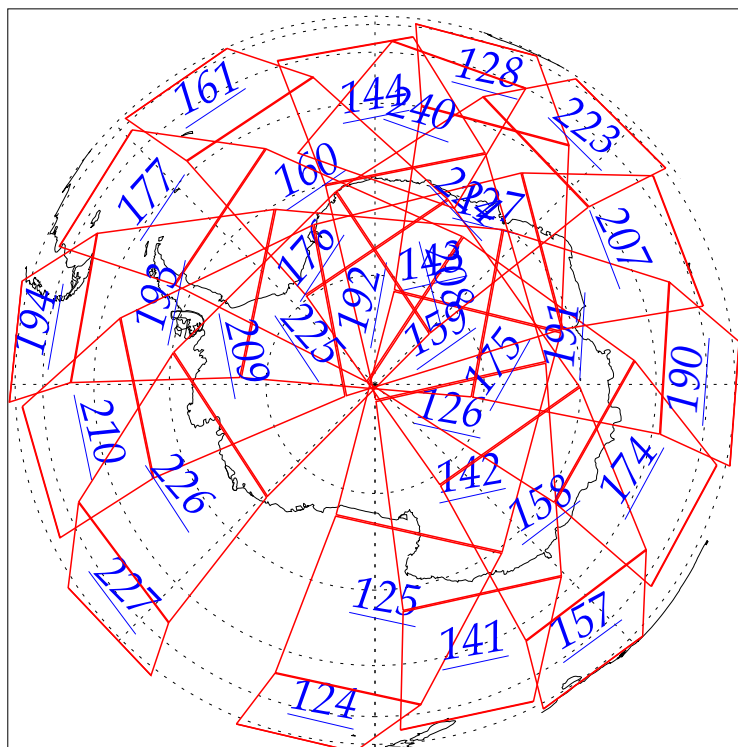

Legend: AMSU Available, HSB Available, **AIRS Available**