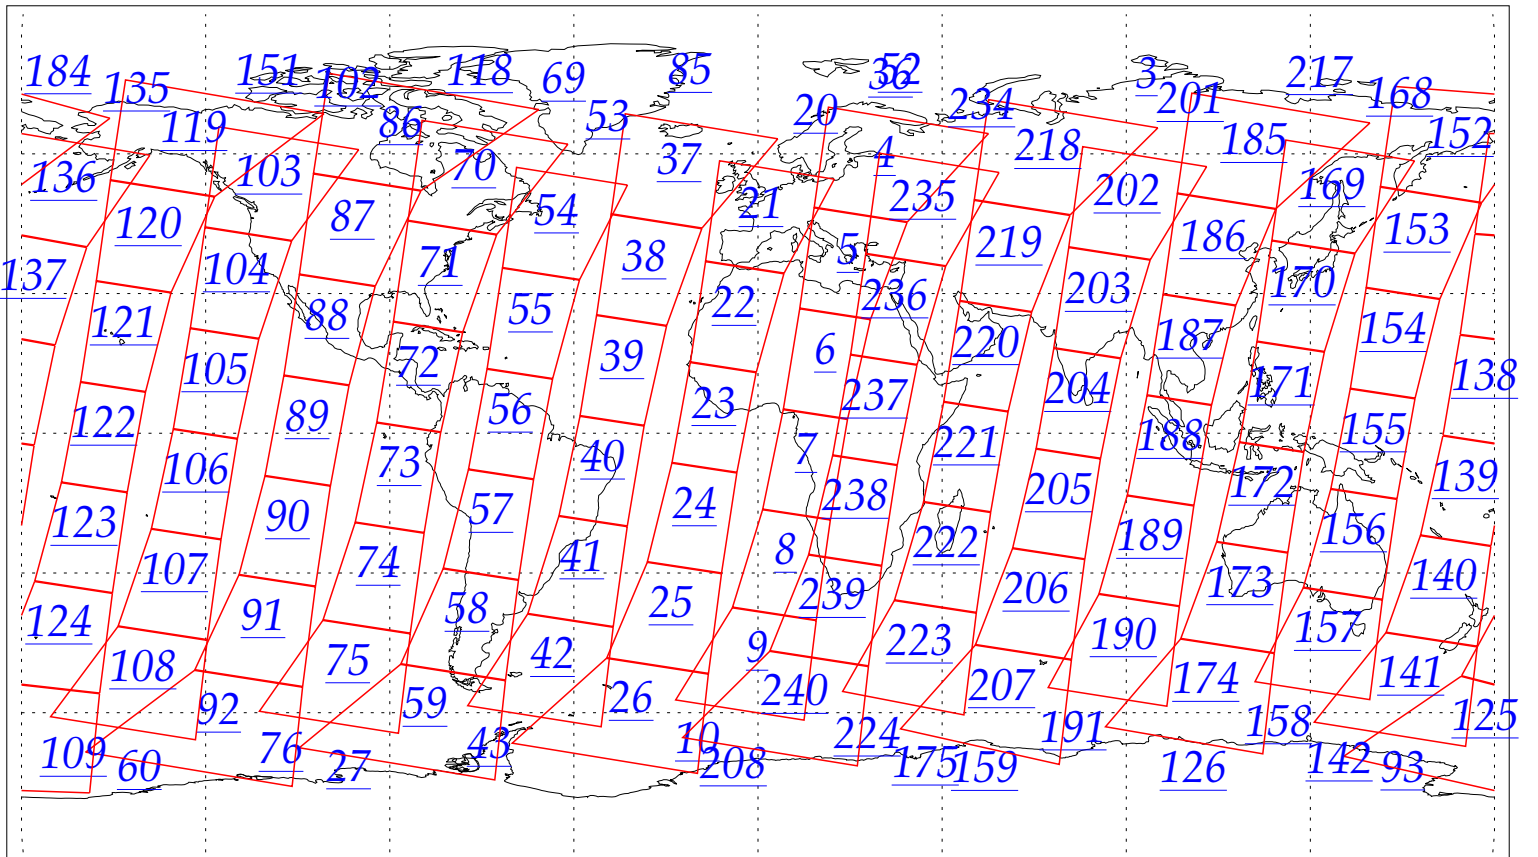

L1B Availability  
AMSU Granules: 240  
HSB Granules: 240  
AIRS Granules: 0

14 Jun 2002  
DoY 165  
Aqua Day 41  
Granules: 1 to 120

Granules: 121 to 240

Legend: AMSU Available, HSB Available, AIRS Available

L1B Availability  
AMSU Granules: 240  
HSB Granules: 240  
AIRS Granules: 0

14 Jun 2002  
DoY 165  
Aqua Day 41

Ascending Granules

Descending Granules

Legend: AMSU Available, HSB Available, AIRS Available