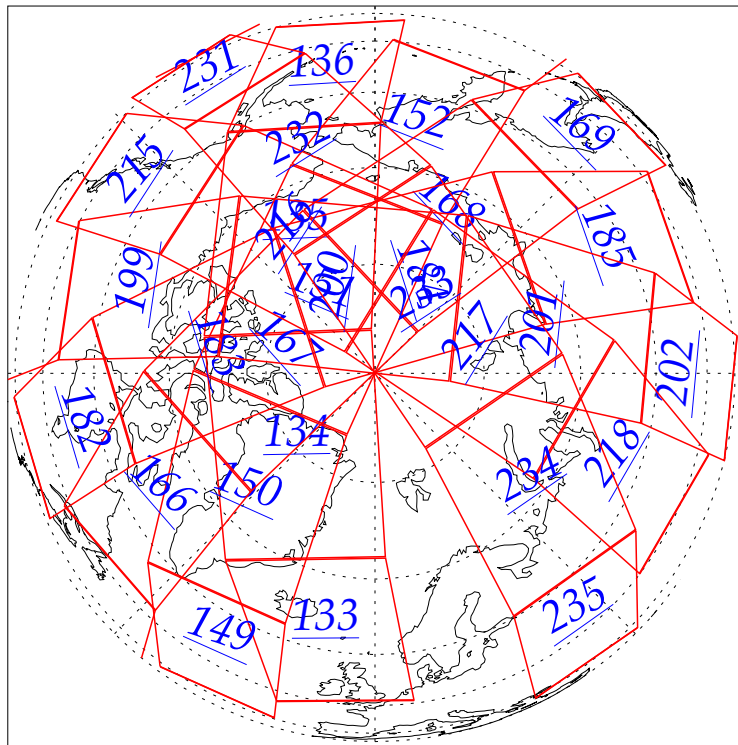

L1B Availability  
AMSU Granules: 240  
HSB Granules: 240  
AIRS Granules: 0

14 Jun 2002  
DoY 165  
Aqua Day 41  
Granules: 1 to 120

Granules: 121 to 240

Legend: AMSU Available, HSB Available, AIRS Available

L1B Availability  
AMSU Granules: 240  
HSB Granules: 240  
AIRS Granules: 0

14 Jun 2002  
DoY 165  
Aqua Day 41

Ascending Granules

Descending Granules

Legend: AMSU Available, HSB Available, AIRS Available

### Northern Hemisphere Granules