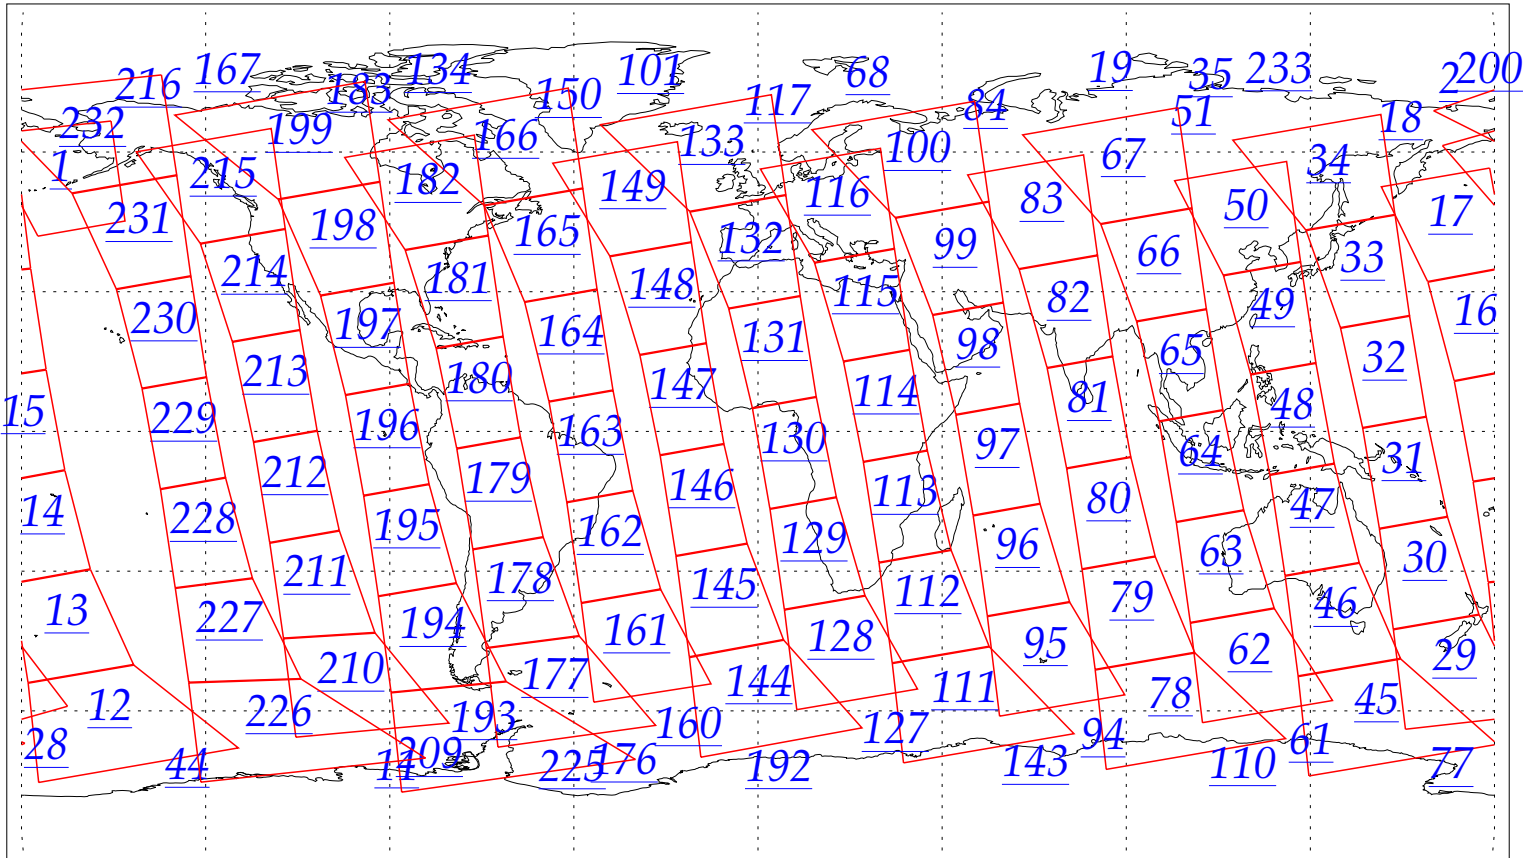

L1B Availability  
AMSU Granules: 240  
HSB Granules: 240  
AIRS Granules: 0

14 Jun 2002  
DoY 165  
Aqua Day 41  
Granules: 1 to 120

Granules: 121 to 240

Legend: AMSU Available, HSB Available, AIRS Available

L1B Availability  
AMSU Granules: 240  
HSB Granules: 240  
AIRS Granules: 0

14 Jun 2002  
DoY 165  
Aqua Day 41

Ascending Granules

Descending Granules

Legend: AMSU Available, HSB Available, AIRS Available