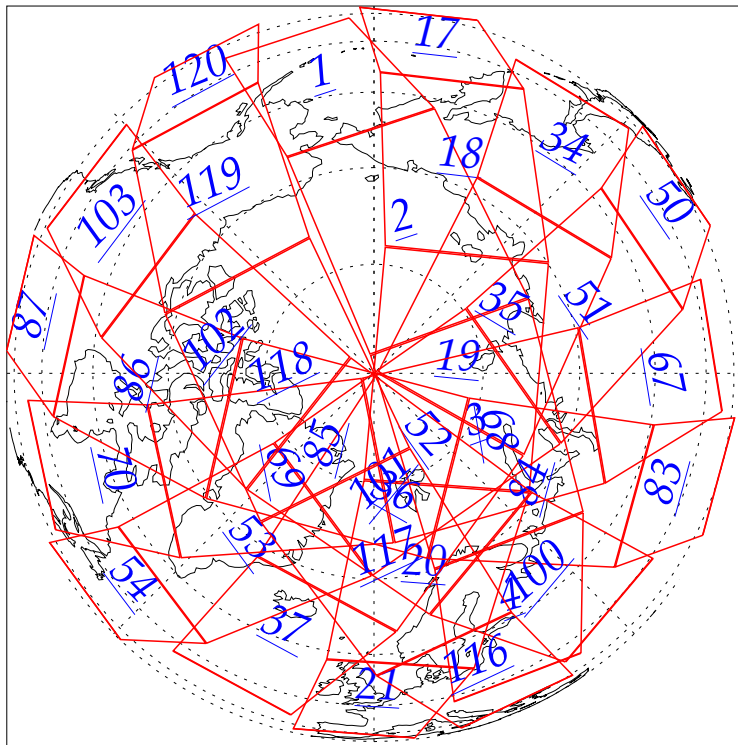

L1B Availability  
AMSU Granules: 240  
HSB Granules: 240  
AIRS Granules: 0

14 Jun 2002  
DoY 165  
Aqua Day 41  
Granules: 1 to 120

Granules: 121 to 240

Legend: AMSU Available, HSB Available, AIRS Available

L1B Availability  
AMSU Granules: 240  
HSB Granules: 240  
AIRS Granules: 0

14 Jun 2002  
DoY 165  
Aqua Day 41

Ascending Granules

Descending Granules

Legend: AMSU Available, HSB Available, AIRS Available

### Northern Hemisphere Granules