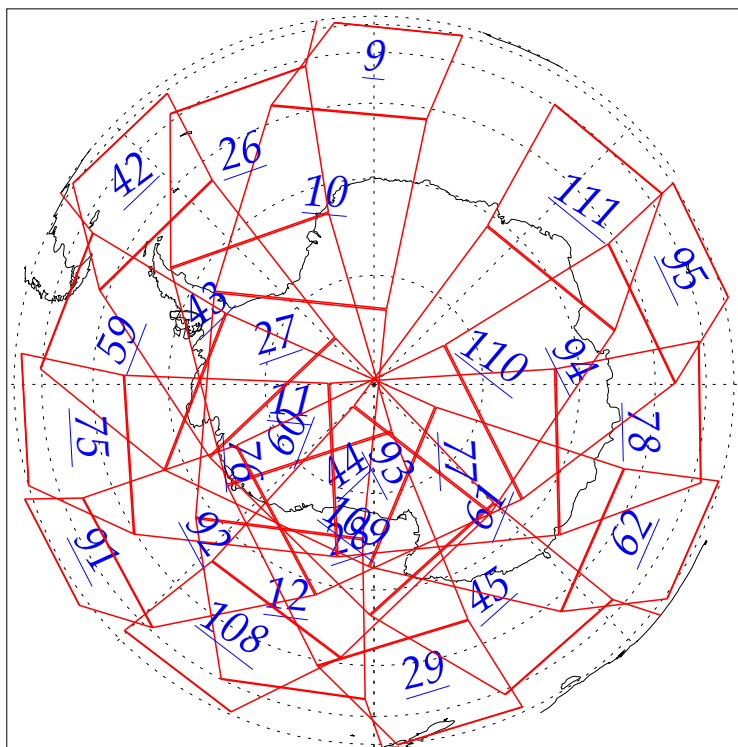

Legend: AMSU Available, HSB Available, **AIRS Available**