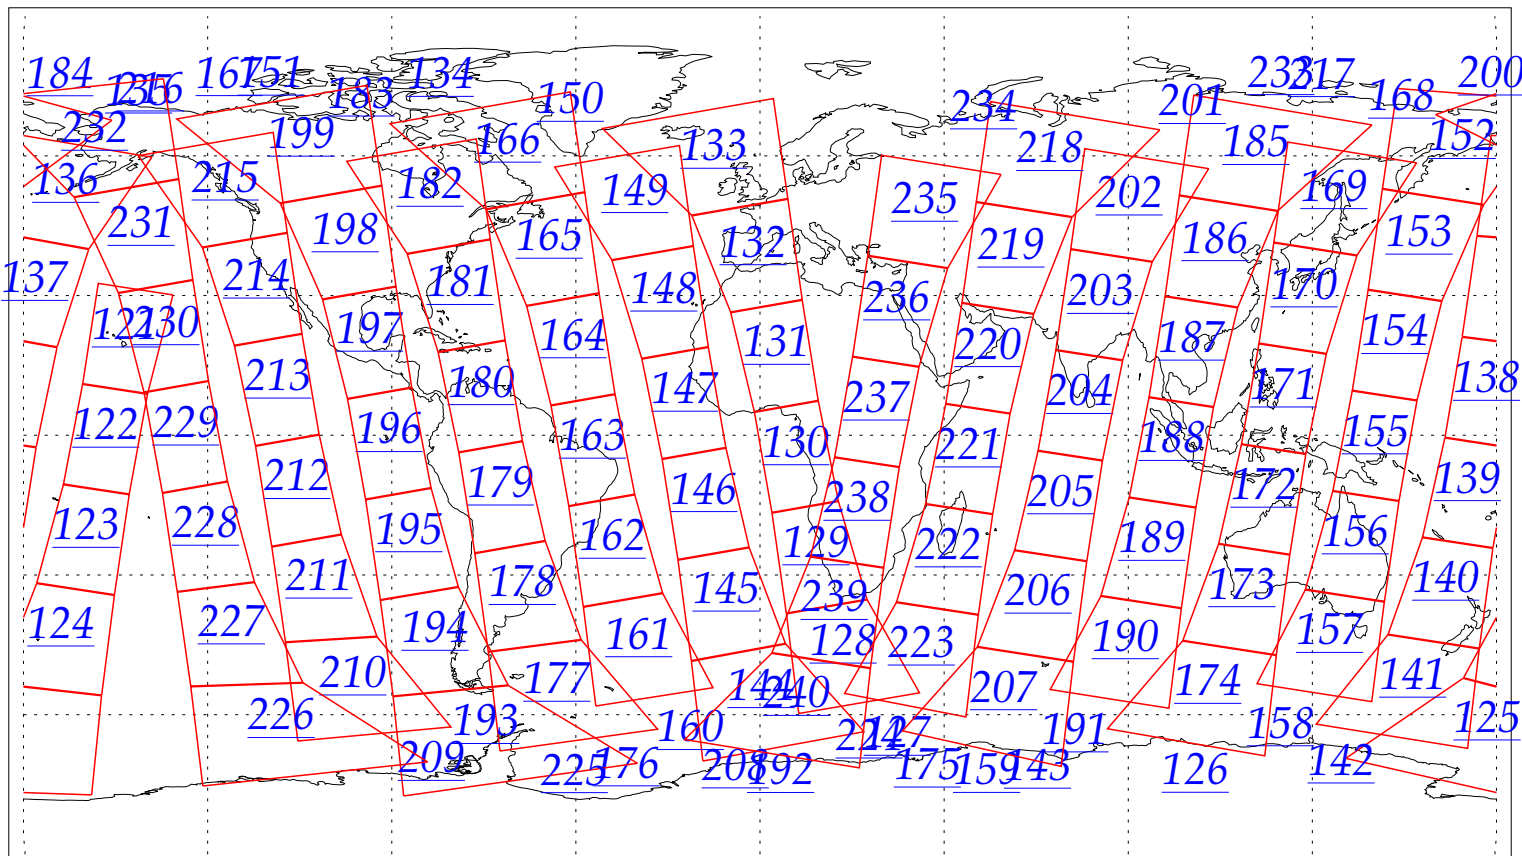

L1B Availability  
AMSU Granules: 240  
HSB Granules: 240  
AIRS Granules: 0

14 Jun 2002  
DoY 165  
Aqua Day 41  
Granules: 1 to 120

Granules: 121 to 240

Legend: AMSU Available, HSB Available, AIRS Available

L1B Availability  
AMSU Granules: 240  
HSB Granules: 240  
AIRS Granules: 0

14 Jun 2002  
DoY 165  
Aqua Day 41

Ascending Granules

Descending Granules

Legend: AMSU Available, HSB Available, AIRS Available