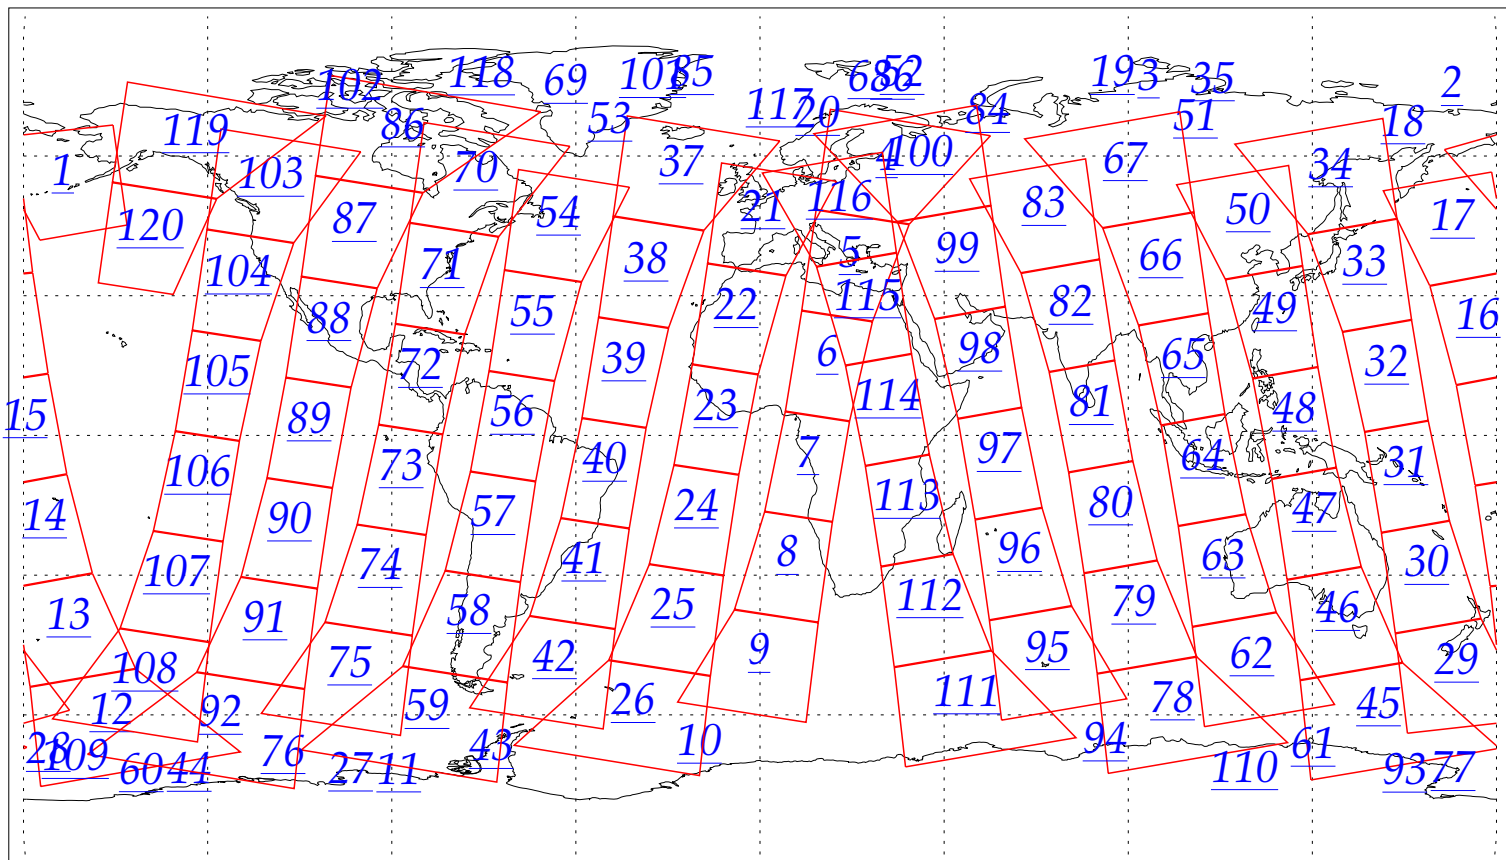

L1B Availability  
AMSU Granules: 240  
HSB Granules: 240  
AIRS Granules: 0

14 Jun 2002  
DoY 165  
Aqua Day 41  
Granules: 1 to 120

Granules: 121 to 240

Legend: AMSU Available, HSB Available, AIRS Available

L1B Availability  
AMSU Granules: 240  
HSB Granules: 240  
AIRS Granules: 0

14 Jun 2002  
DoY 165  
Aqua Day 41

Ascending Granules

Descending Granules

Legend: AMSU Available, HSB Available, AIRS Available

### Northern Hemisphere Granules