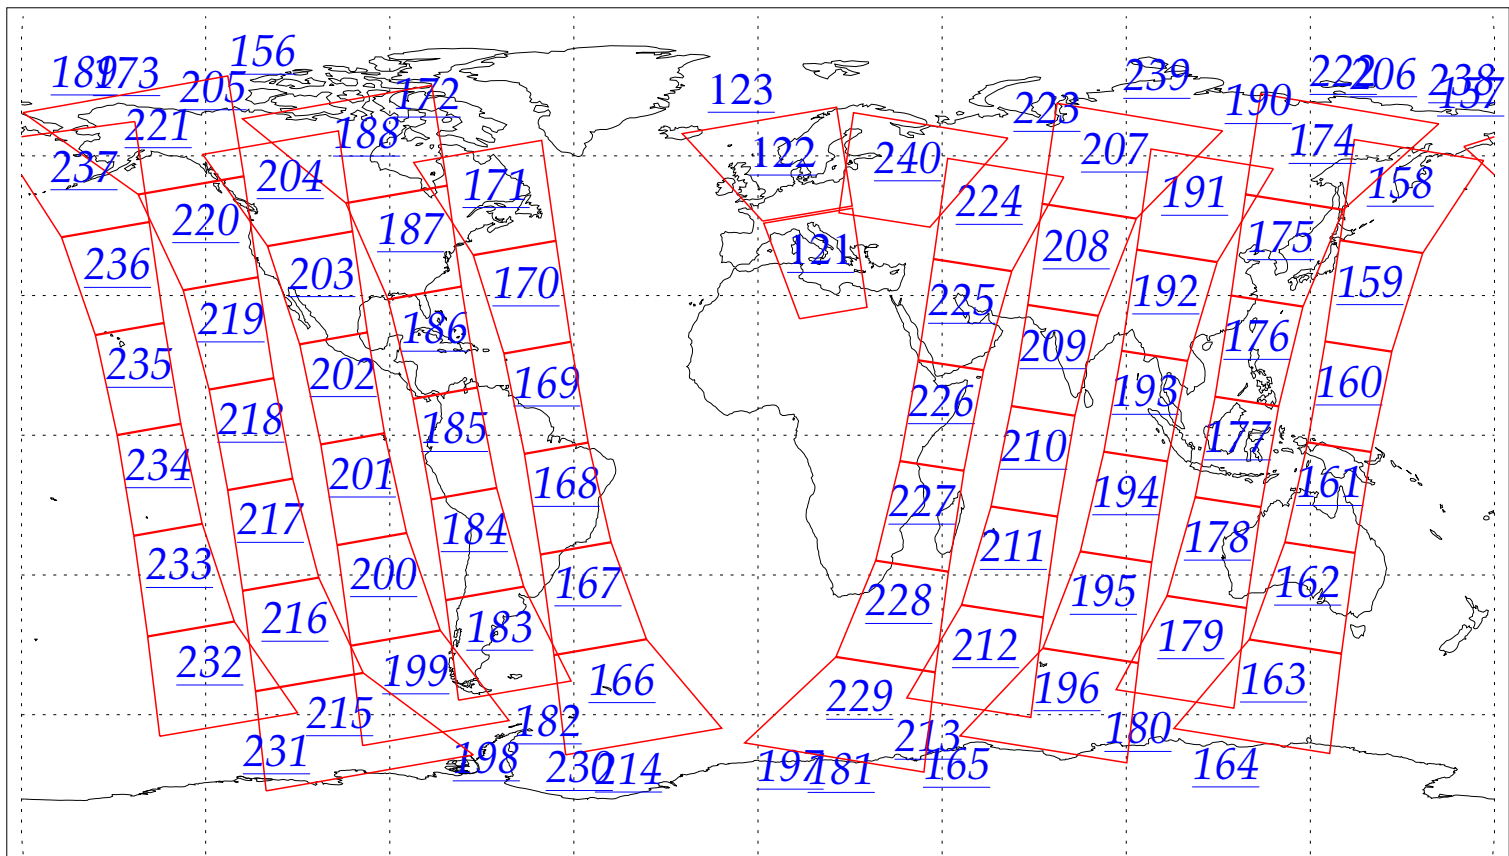

L1B Availability
AMSU Granules: 208
HSB Granules: 85
AIRS Granules: 0

10 Jun 2002
DoY 161
Aqua Day 37
Granules: 1 to 120

Granules: 121 to 240

Legend: AMSU Available, HSB Available, AIRS Available

L1B Availability
AMSU Granules: 208
HSB Granules: 85
AIRS Granules: 0

10 Jun 2002
DoY 161
Aqua Day 37

Ascending Granules

Descending Granules

Legend: AMSU Available, HSB Available, AIRS Available

L1B Availability
 AMSU Granules: 208
 HSB Granules: 85
 AIRS Granules: 0

10 Jun 2002
 DoY 161
 Aqua Day 37

Northern Hemisphere Granules

Southern Hemisphere Granules

Legend: AMSU Available, HSB Available, **AIRS Available**