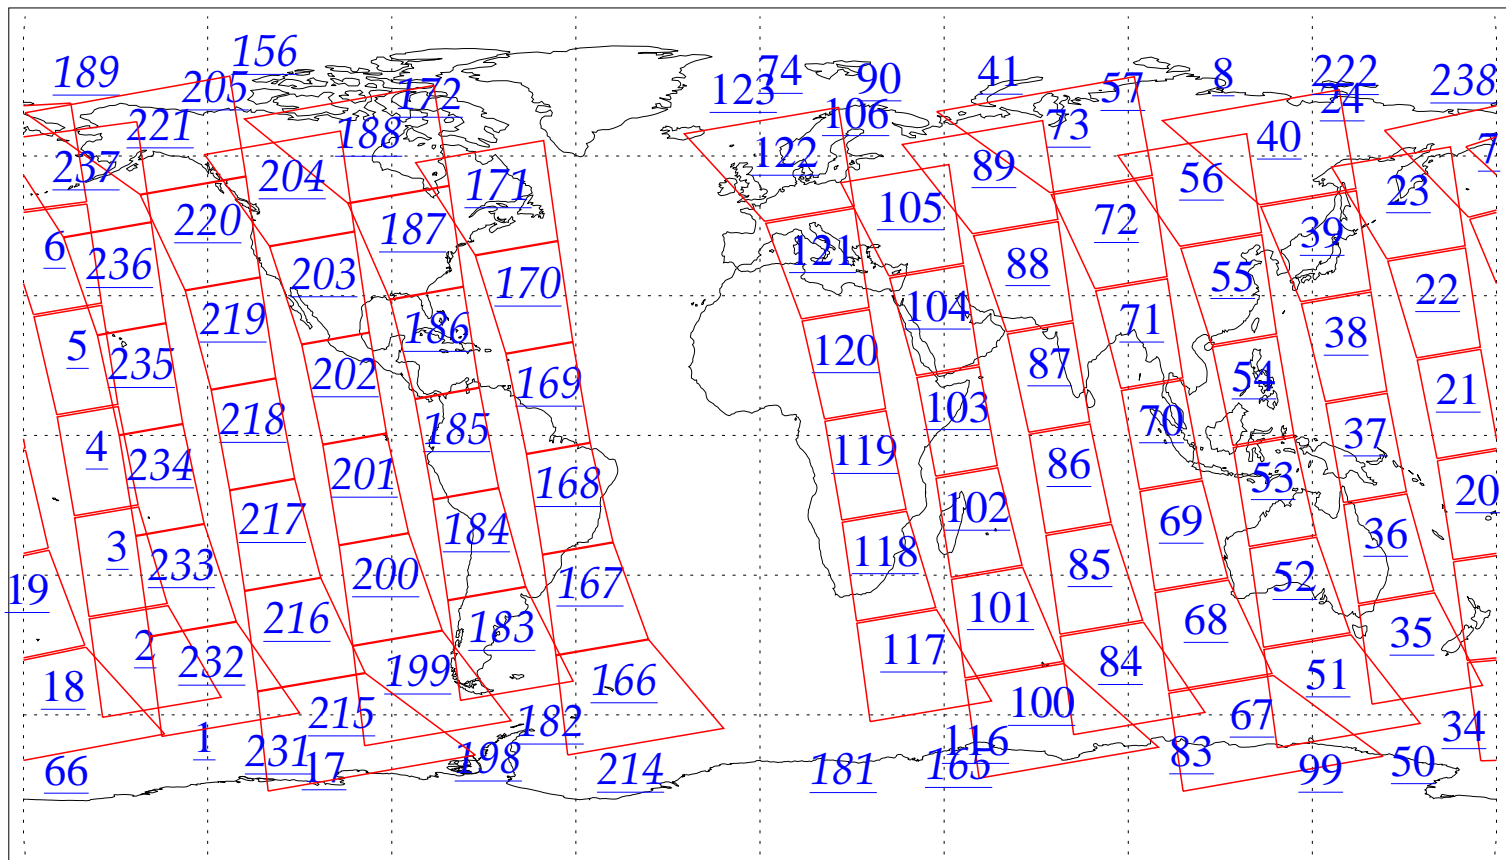

L1B Availability
AMSU Granules: 208
HSB Granules: 85
AIRS Granules: 0

10 Jun 2002
DoY 161
Aqua Day 37
Granules: 1 to 120

Granules: 121 to 240

Legend: AMSU Available, HSB Available, AIRS Available

L1B Availability
AMSU Granules: 208
HSB Granules: 85
AIRS Granules: 0

10 Jun 2002
DoY 161
Aqua Day 37

Ascending Granules

Descending Granules

Legend: AMSU Available, HSB Available, AIRS Available

L1B Availability
 AMSU Granules: 208
 HSB Granules: 85
 AIRS Granules: 0

10 Jun 2002
 DoY 161
 Aqua Day 37

Northern Hemisphere Granules

Southern Hemisphere Granules

Legend: AMSU Available, HSB Available, **AIRS Available**