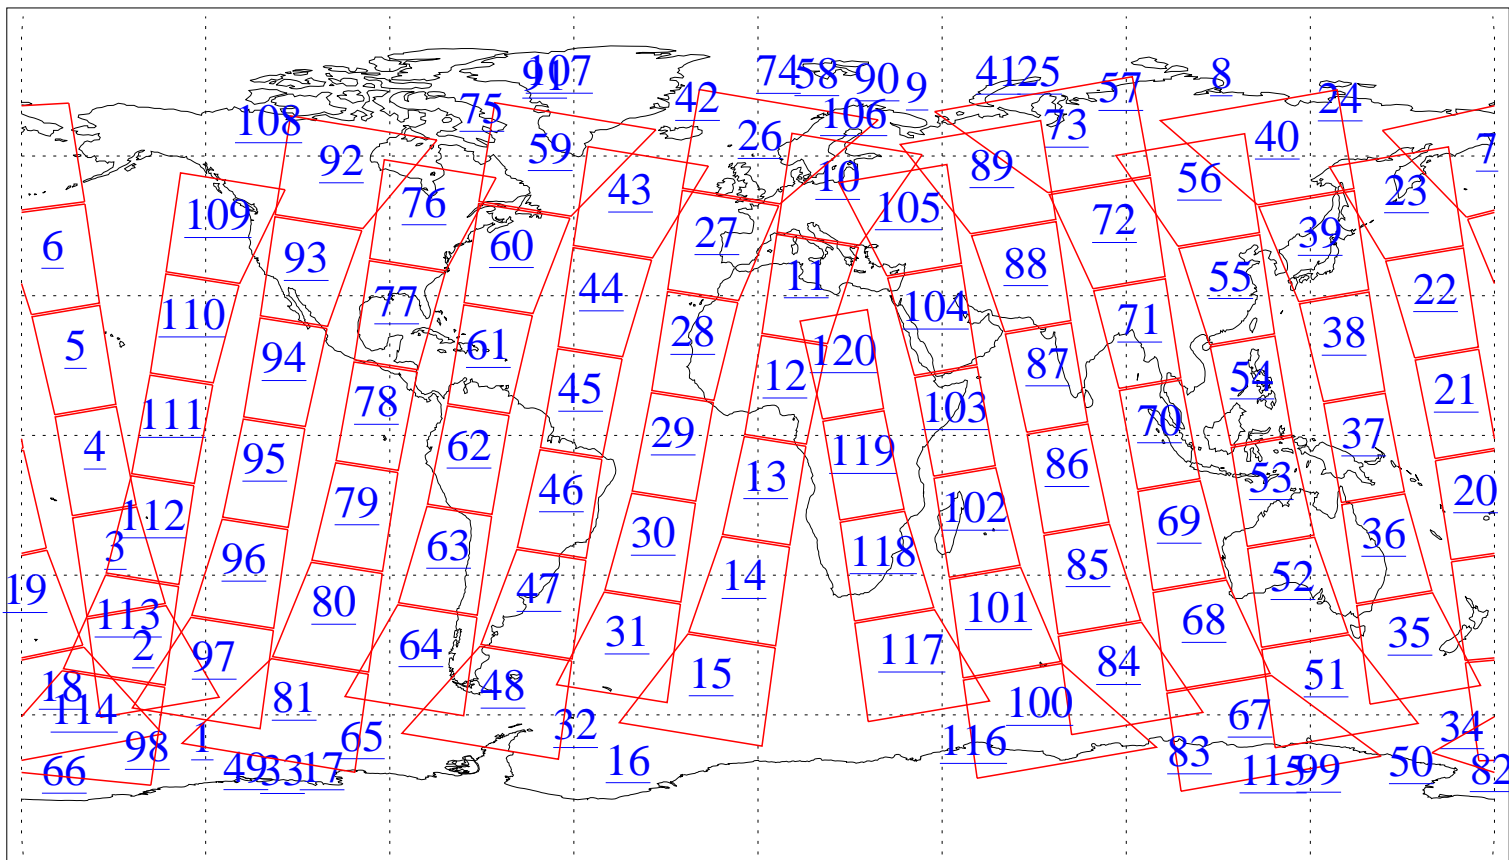

L1B Availability
AMSU Granules: 208
HSB Granules: 85
AIRS Granules: 0

10 Jun 2002
DoY 161
Aqua Day 37
Granules: 1 to 120

Granules: 121 to 240

Legend: AMSU Available, HSB Available, AIRS Available

L1B Availability
AMSU Granules: 208
HSB Granules: 85
AIRS Granules: 0

10 Jun 2002
DoY 161
Aqua Day 37

Ascending Granules

Descending Granules

Legend: AMSU Available, HSB Available, AIRS Available

L1B Availability
 AMSU Granules: 208
 HSB Granules: 85
 AIRS Granules: 0

10 Jun 2002
 DoY 161
 Aqua Day 37

Northern Hemisphere Granules

Southern Hemisphere Granules

Legend: AMSU Available, HSB Available, **AIRS Available**