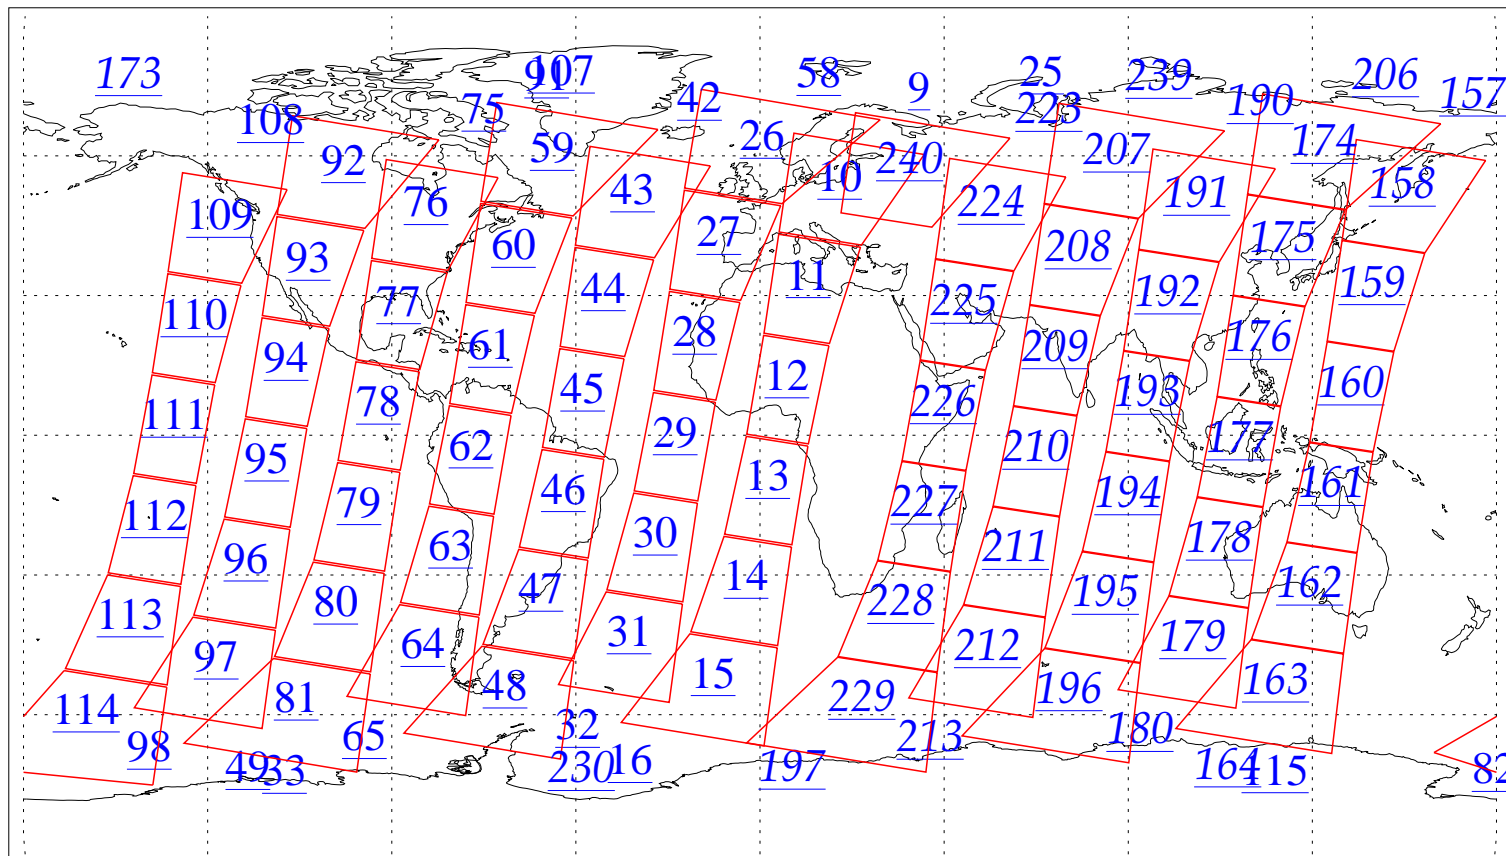

L1B Availability
AMSU Granules: 208
HSB Granules: 85
AIRS Granules: 0

10 Jun 2002
DoY 161
Aqua Day 37
Granules: 1 to 120

Granules: 121 to 240

Legend: AMSU Available, HSB Available, AIRS Available

L1B Availability
AMSU Granules: 208
HSB Granules: 85
AIRS Granules: 0

10 Jun 2002
DoY 161
Aqua Day 37

Ascending Granules

Descending Granules

Legend: AMSU Available, HSB Available, AIRS Available

L1B Availability
 AMSU Granules: 208
 HSB Granules: 85
 AIRS Granules: 0

10 Jun 2002
 DoY 161
 Aqua Day 37

Northern Hemisphere Granules

Southern Hemisphere Granules

Legend: AMSU Available, HSB Available, **AIRS Available**