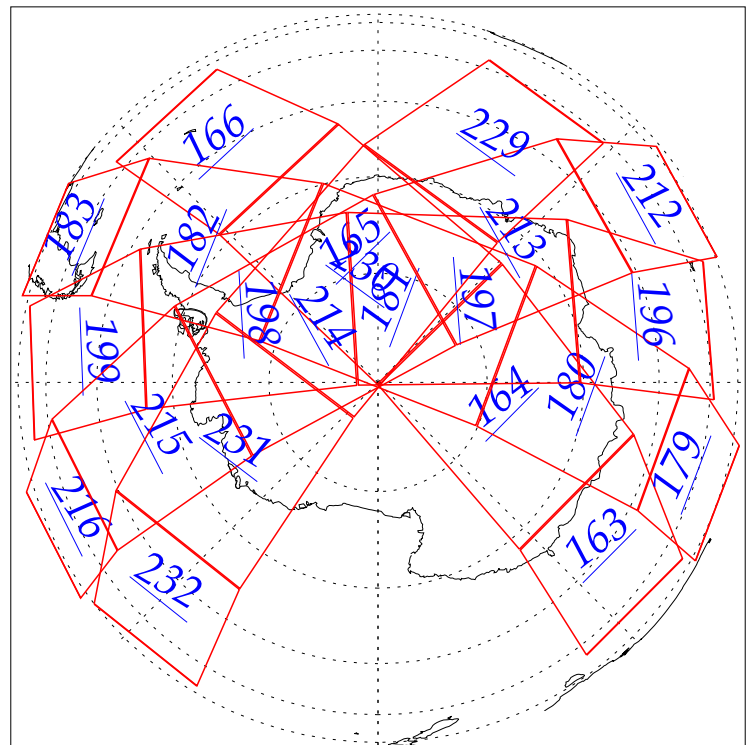

L1B Availability
AMSU Granules: 208
HSB Granules: 85
AIRS Granules: 0

10 Jun 2002
DoY 161
Aqua Day 37
Granules: 1 to 120

Granules: 121 to 240

Legend: AMSU Available, HSB Available, AIRS Available

L1B Availability
AMSU Granules: 208
HSB Granules: 85
AIRS Granules: 0

10 Jun 2002
DoY 161
Aqua Day 37

Ascending Granules

Descending Granules

Legend: AMSU Available, HSB Available, AIRS Available

L1B Availability
 AMSU Granules: 208
 HSB Granules: 85
 AIRS Granules: 0

10 Jun 2002
 DoY 161
 Aqua Day 37

Northern Hemisphere Granules

Southern Hemisphere Granules

Legend: AMSU Available, HSB Available, **AIRS Available**