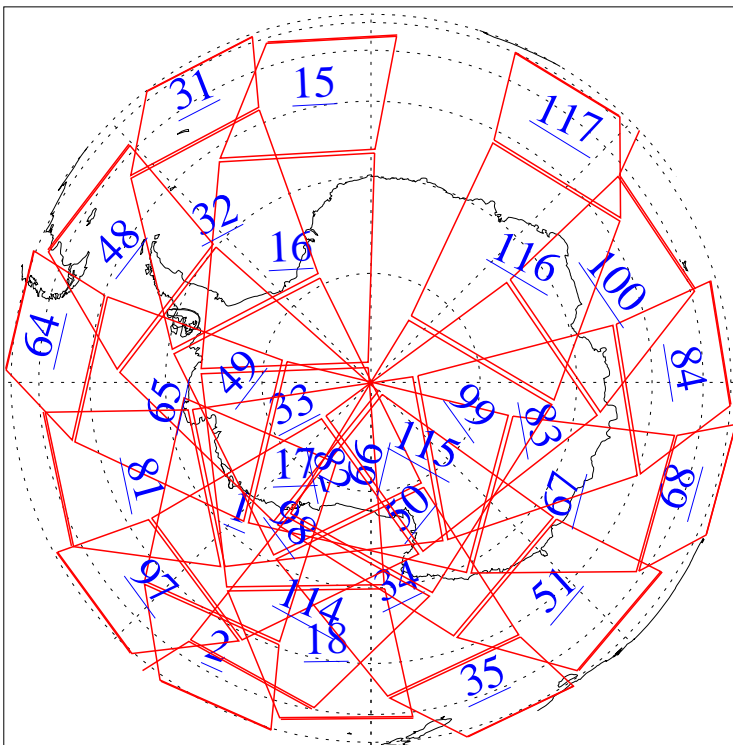

L1B Availability
AMSU Granules: 208
HSB Granules: 85
AIRS Granules: 0

10 Jun 2002
DoY 161
Aqua Day 37
Granules: 1 to 120

Granules: 121 to 240

Legend: AMSU Available, HSB Available, AIRS Available

L1B Availability
AMSU Granules: 208
HSB Granules: 85
AIRS Granules: 0

10 Jun 2002
DoY 161
Aqua Day 37

Ascending Granules

Descending Granules

Legend: AMSU Available, HSB Available, AIRS Available

L1B Availability
 AMSU Granules: 208
 HSB Granules: 85
 AIRS Granules: 0

10 Jun 2002
 DoY 161
 Aqua Day 37

Northern Hemisphere Granules

Southern Hemisphere Granules

Legend: AMSU Available, HSB Available, **AIRS Available**