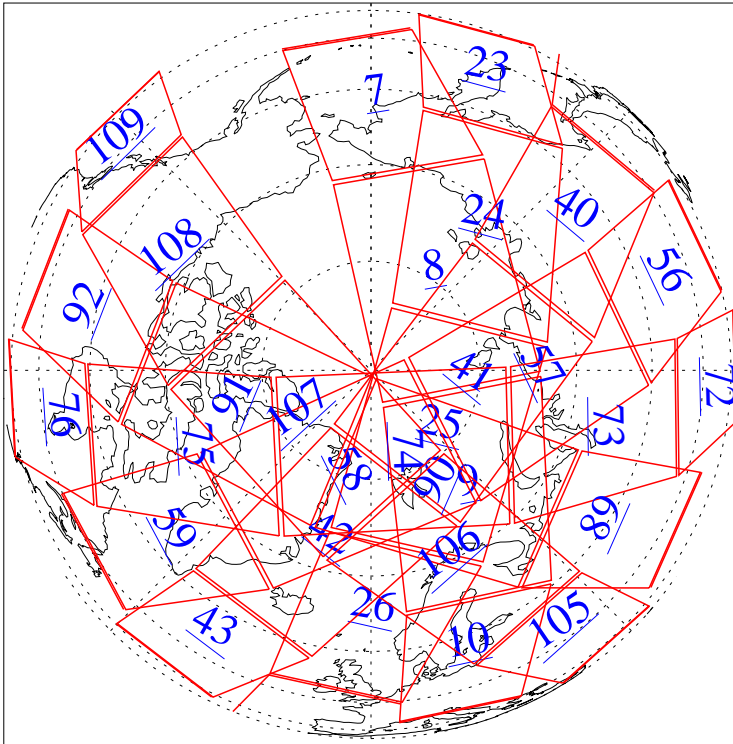

L1B Availability
AMSU Granules: 208
HSB Granules: 85
AIRS Granules: 0

10 Jun 2002
DoY 161
Aqua Day 37
Granules: 1 to 120

Granules: 121 to 240

Legend: AMSU Available, HSB Available, AIRS Available

L1B Availability
AMSU Granules: 208
HSB Granules: 85
AIRS Granules: 0

10 Jun 2002
DoY 161
Aqua Day 37

Ascending Granules

Descending Granules

Legend: AMSU Available, HSB Available, AIRS Available

L1B Availability
 AMSU Granules: 208
 HSB Granules: 85
 AIRS Granules: 0

10 Jun 2002
 DoY 161
 Aqua Day 37

Northern Hemisphere Granules

Southern Hemisphere Granules

Legend: AMSU Available, HSB Available, **AIRS Available**