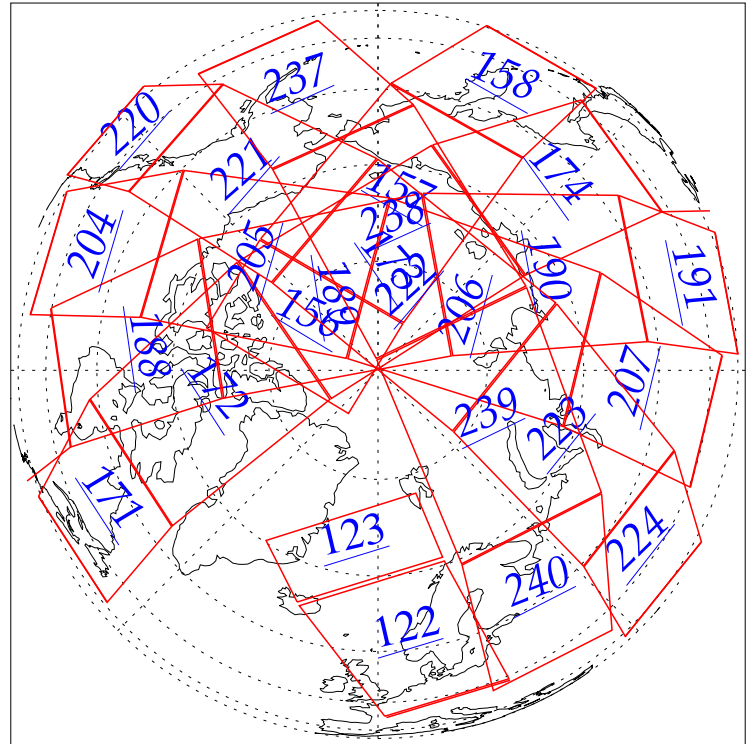

L1B Availability
AMSU Granules: 208
HSB Granules: 85
AIRS Granules: 0

10 Jun 2002
DoY 161
Aqua Day 37
Granules: 1 to 120

Granules: 121 to 240

Legend: AMSU Available, HSB Available, AIRS Available

L1B Availability
AMSU Granules: 208
HSB Granules: 85
AIRS Granules: 0

10 Jun 2002
DoY 161
Aqua Day 37

Ascending Granules

Descending Granules

Legend: AMSU Available, HSB Available, AIRS Available

L1B Availability
 AMSU Granules: 208
 HSB Granules: 85
 AIRS Granules: 0

10 Jun 2002
 DoY 161
 Aqua Day 37

Northern Hemisphere Granules

Southern Hemisphere Granules

Legend: AMSU Available, HSB Available, **AIRS Available**