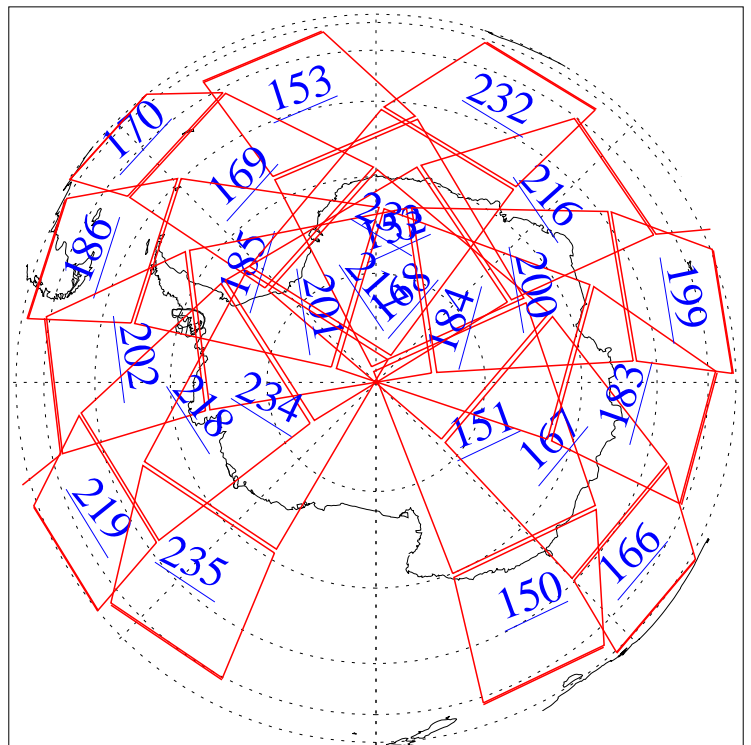

L1B Availability
AMSU Granules: 99
HSB Granules: 0
AIRS Granules: 0

8 Jun 2002
DoY 159
Aqua Day 35
Granules: 1 to 120

Granules: 121 to 240

Legend: AMSU Available, *HSB Available*, **AIRS Available**

L1B Availability
 AMSU Granules: 99
 HSB Granules: 0
 AIRS Granules: 0

8 Jun 2002
 DoY 159
 Aqua Day 35

Ascending Granules

Descending Granules

Legend: AMSU Available, *HSB Available*, **AIRS Available**

L1B Availability
 AMSU Granules: 99
 HSB Granules: 0
 AIRS Granules: 0

8 Jun 2002
 DoY 159
 Aqua Day 35

Northern Hemisphere Granules

Southern Hemisphere Granules

Legend: AMSU Available, *HSB Available*, **AIRS Available**