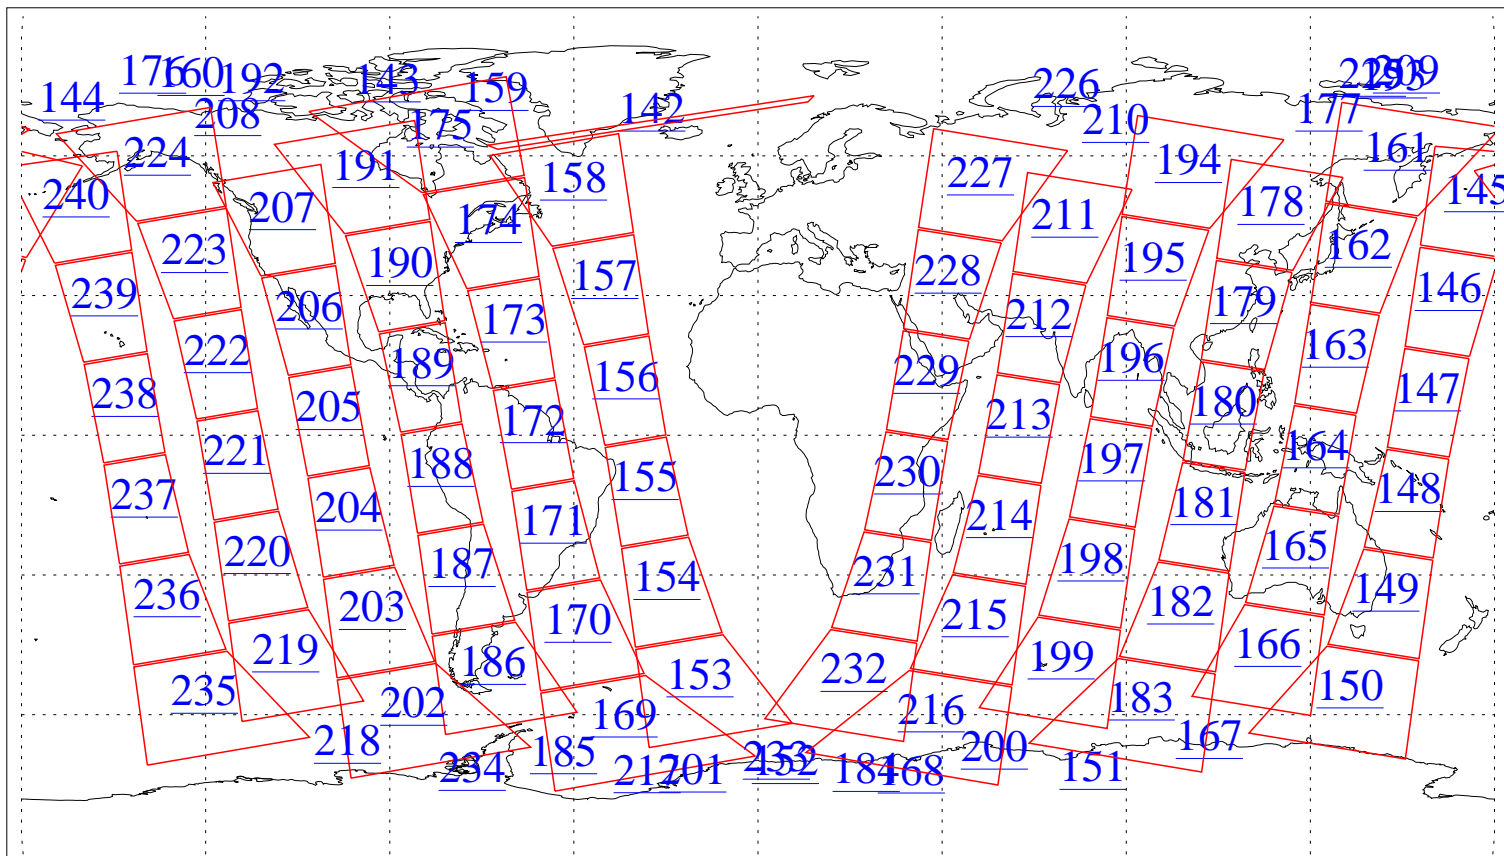

L1B Availability
AMSU Granules: 99
HSB Granules: 0
AIRS Granules: 0

8 Jun 2002
DoY 159
Aqua Day 35
Granules: 1 to 120

Granules: 121 to 240

Legend: AMSU Available, *HSB Available*, **AIRS Available**

L1B Availability
 AMSU Granules: 99
 HSB Granules: 0
 AIRS Granules: 0

8 Jun 2002
 DoY 159
 Aqua Day 35

Ascending Granules

Descending Granules

Legend: AMSU Available, *HSB Available*, **AIRS Available**

L1B Availability
 AMSU Granules: 99
 HSB Granules: 0
 AIRS Granules: 0

8 Jun 2002
 DoY 159
 Aqua Day 35

Northern Hemisphere Granules

Southern Hemisphere Granules

Legend: AMSU Available, *HSB Available*, **AIRS Available**