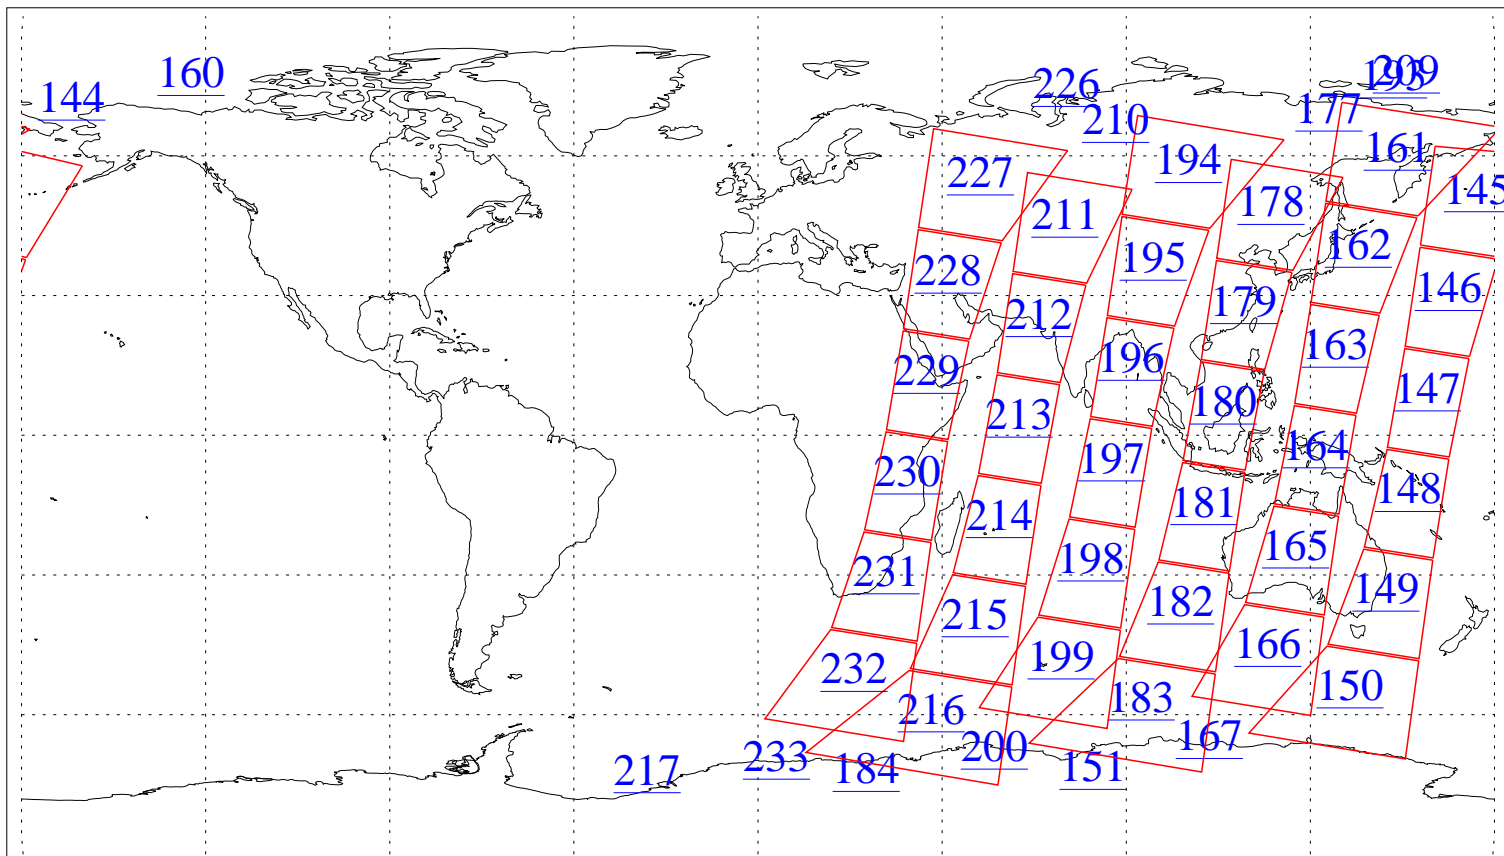

L1B Availability
AMSU Granules: 99
HSB Granules: 0
AIRS Granules: 0

8 Jun 2002
DoY 159
Aqua Day 35
Granules: 1 to 120

Granules: 121 to 240

Legend: AMSU Available, *HSB Available*, **AIRS Available**

L1B Availability
 AMSU Granules: 99
 HSB Granules: 0
 AIRS Granules: 0

8 Jun 2002
 DoY 159
 Aqua Day 35

Ascending Granules

Descending Granules

Legend: AMSU Available, *HSB Available*, **AIRS Available**

L1B Availability
 AMSU Granules: 99
 HSB Granules: 0
 AIRS Granules: 0

8 Jun 2002
 DoY 159
 Aqua Day 35

Northern Hemisphere Granules

Southern Hemisphere Granules

Legend: AMSU Available, *HSB Available*, **AIRS Available**