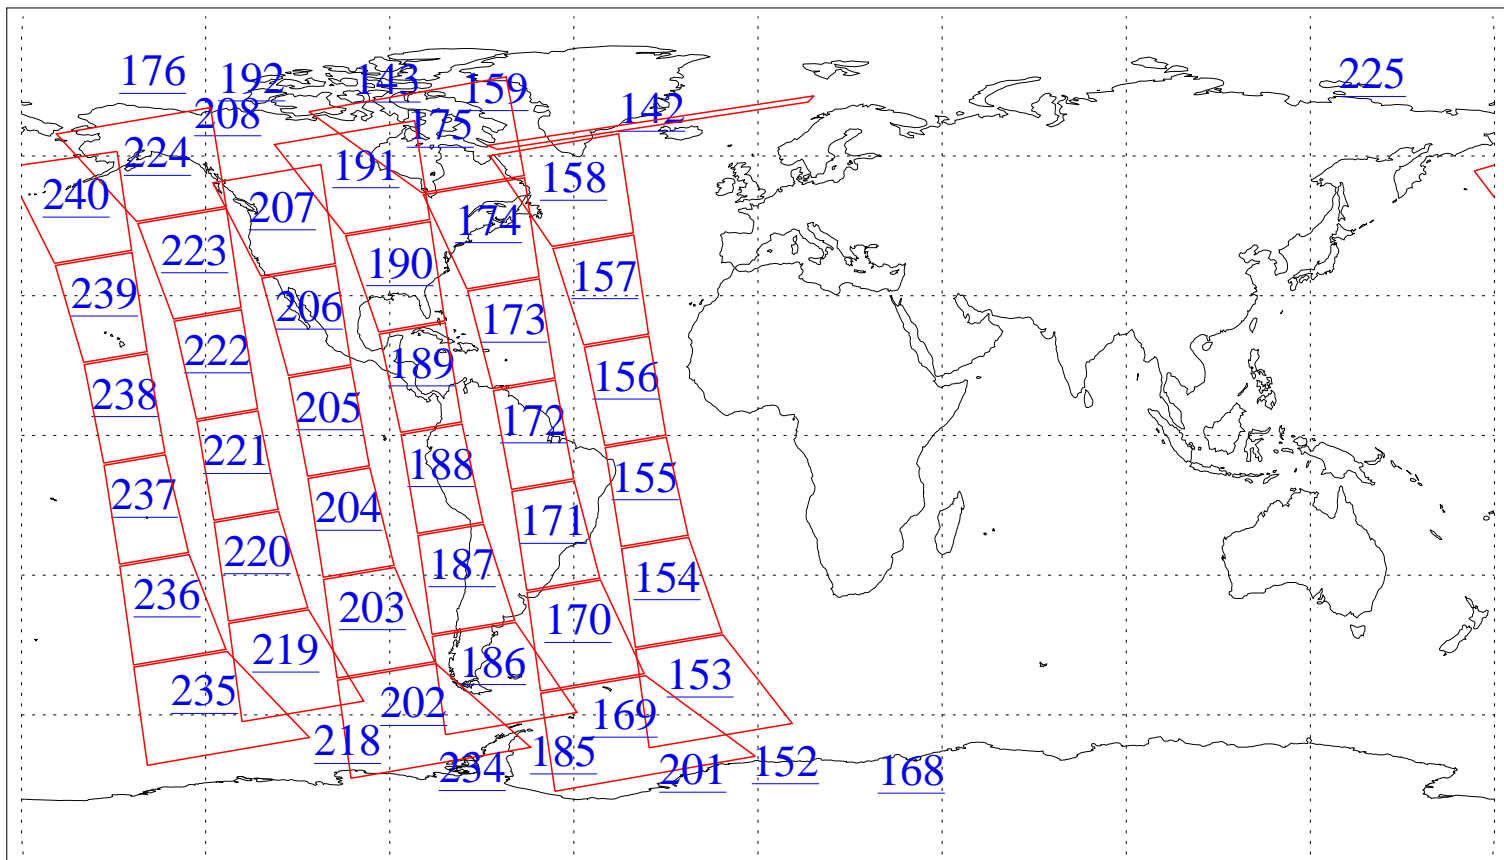

L1B Availability
AMSU Granules: 99
HSB Granules: 0
AIRS Granules: 0

8 Jun 2002
DoY 159
Aqua Day 35
Granules: 1 to 120

Granules: 121 to 240

Legend: AMSU Available, *HSB Available*, **AIRS Available**

L1B Availability
 AMSU Granules: 99
 HSB Granules: 0
 AIRS Granules: 0

8 Jun 2002
 DoY 159
 Aqua Day 35

Ascending Granules

Descending Granules

Legend: AMSU Available, *HSB Available*, **AIRS Available**

L1B Availability
 AMSU Granules: 99
 HSB Granules: 0
 AIRS Granules: 0

8 Jun 2002
 DoY 159
 Aqua Day 35

Northern Hemisphere Granules

Southern Hemisphere Granules

Legend: AMSU Available, *HSB Available*, **AIRS Available**