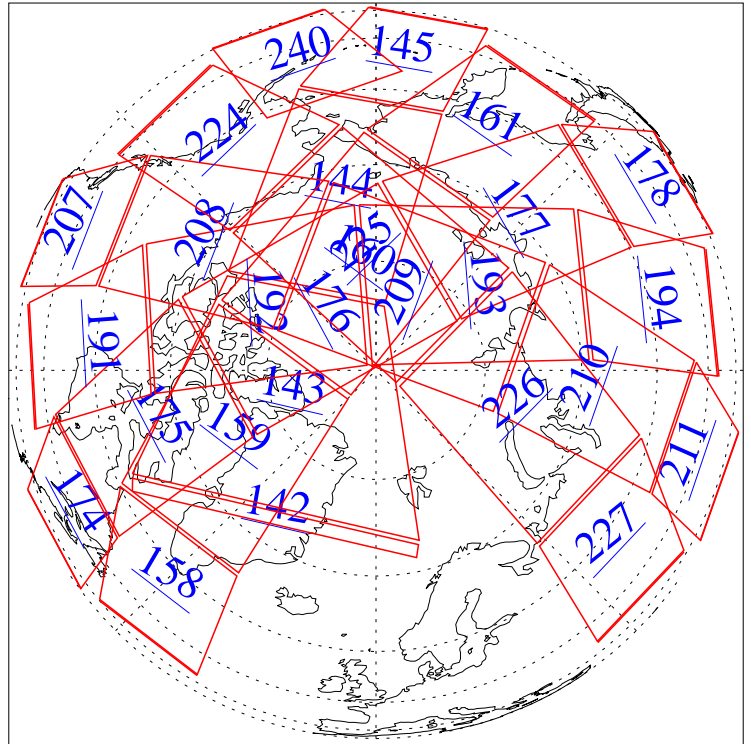

L1B Availability
AMSU Granules: 99
HSB Granules: 0
AIRS Granules: 0

8 Jun 2002
DoY 159
Aqua Day 35
Granules: 1 to 120

Granules: 121 to 240

Legend: AMSU Available, *HSB Available*, **AIRS Available**

L1B Availability
 AMSU Granules: 99
 HSB Granules: 0
 AIRS Granules: 0

8 Jun 2002
 DoY 159
 Aqua Day 35

Ascending Granules

Descending Granules

Legend: AMSU Available, *HSB Available*, **AIRS Available**

L1B Availability
 AMSU Granules: 99
 HSB Granules: 0
 AIRS Granules: 0

8 Jun 2002
 DoY 159
 Aqua Day 35

Northern Hemisphere Granules

Southern Hemisphere Granules

Legend: AMSU Available, *HSB Available*, **AIRS Available**