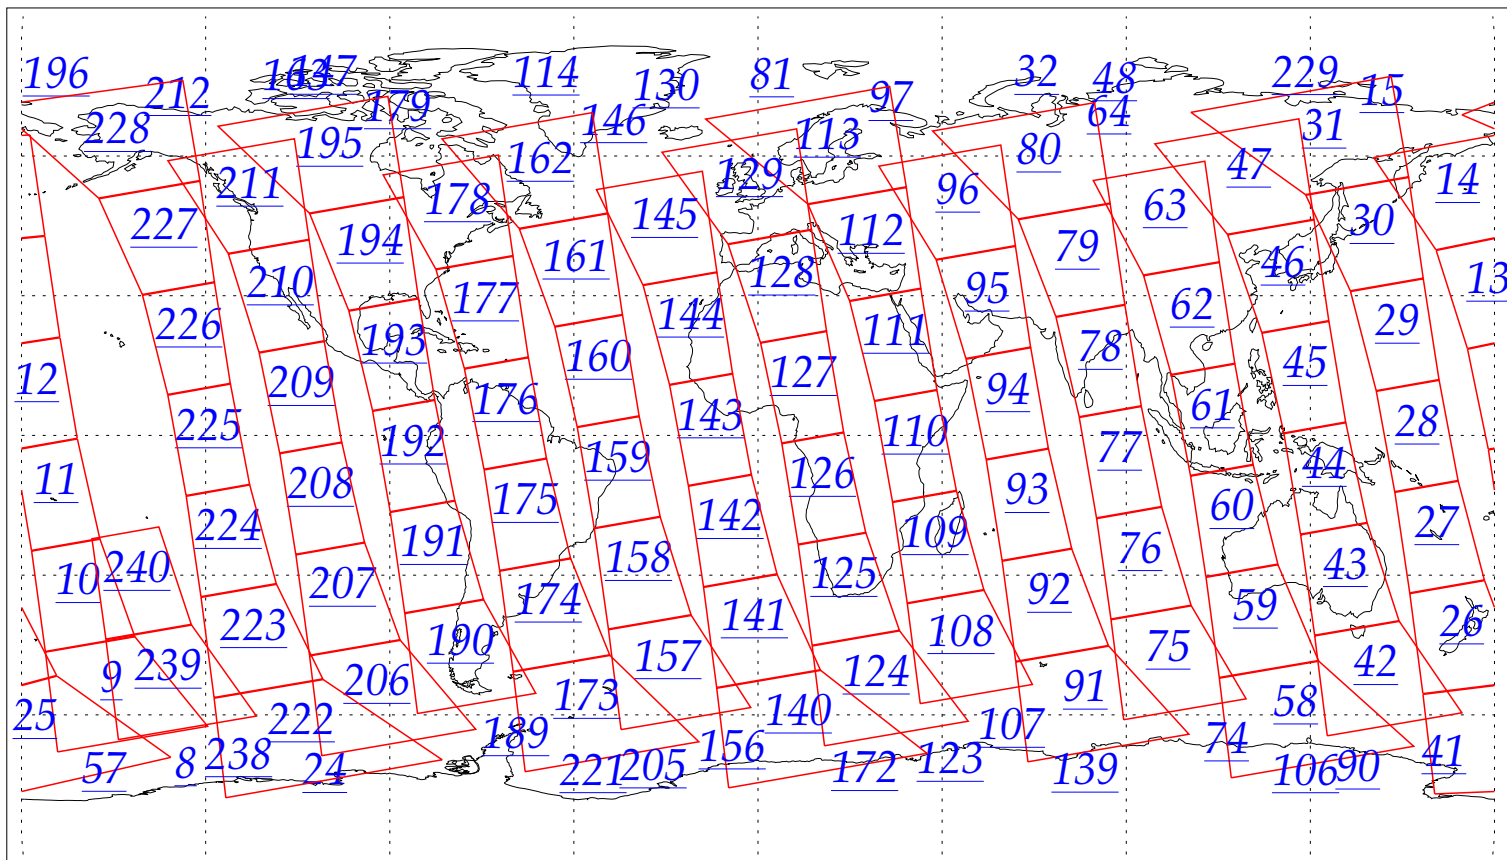

L1B Availability
AMSU Granules: 240
HSB Granules: 240
AIRS Granules: 0

6 Jun 2002
DoY 157
Aqua Day 33
Granules: 1 to 120

Granules: 121 to 240

Legend: AMSU Available, HSB Available, AIRS Available

L1B Availability
AMSU Granules: 240
HSB Granules: 240
AIRS Granules: 0

6 Jun 2002
DoY 157
Aqua Day 33

Ascending Granules

Descending Granules

Legend: AMSU Available, HSB Available, AIRS Available

L1B Availability
AMSU Granules: 240
HSB Granules: 240
AIRS Granules: 0

6 Jun 2002
DoY 157
Aqua Day 33

Northern Hemisphere Granules

Southern Hemisphere Granules

Legend: AMSU Available, HSB Available, **AIRS Available**