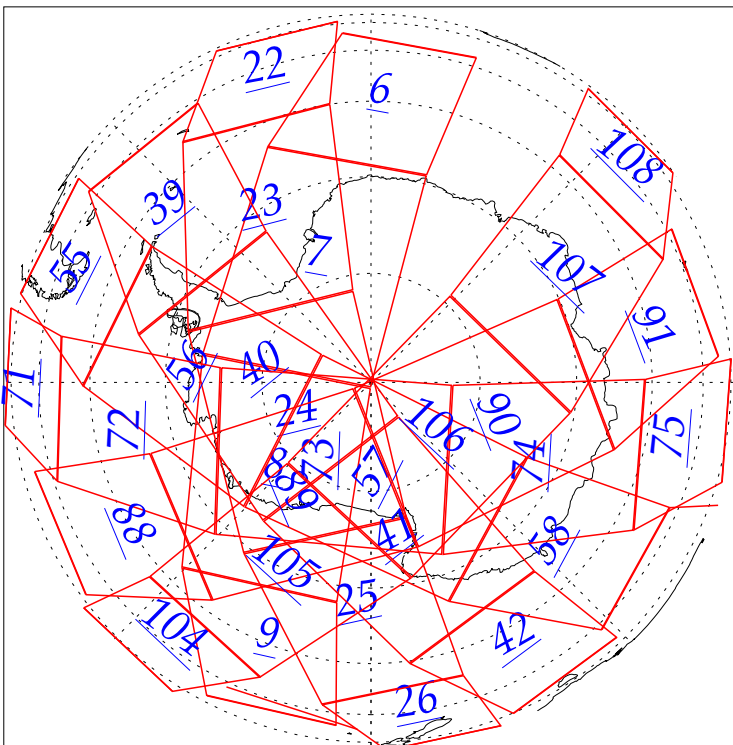

L1B Availability
AMSU Granules: 240
HSB Granules: 240
AIRS Granules: 0

6 Jun 2002
DoY 157
Aqua Day 33
Granules: 1 to 120

Granules: 121 to 240

Legend: AMSU Available, HSB Available, AIRS Available

L1B Availability
AMSU Granules: 240
HSB Granules: 240
AIRS Granules: 0

6 Jun 2002
DoY 157
Aqua Day 33

Ascending Granules

Descending Granules

Legend: AMSU Available, HSB Available, AIRS Available

L1B Availability
AMSU Granules: 240
HSB Granules: 240
AIRS Granules: 0

6 Jun 2002
DoY 157
Aqua Day 33

Northern Hemisphere Granules

Southern Hemisphere Granules

Legend: AMSU Available, HSB Available, **AIRS Available**