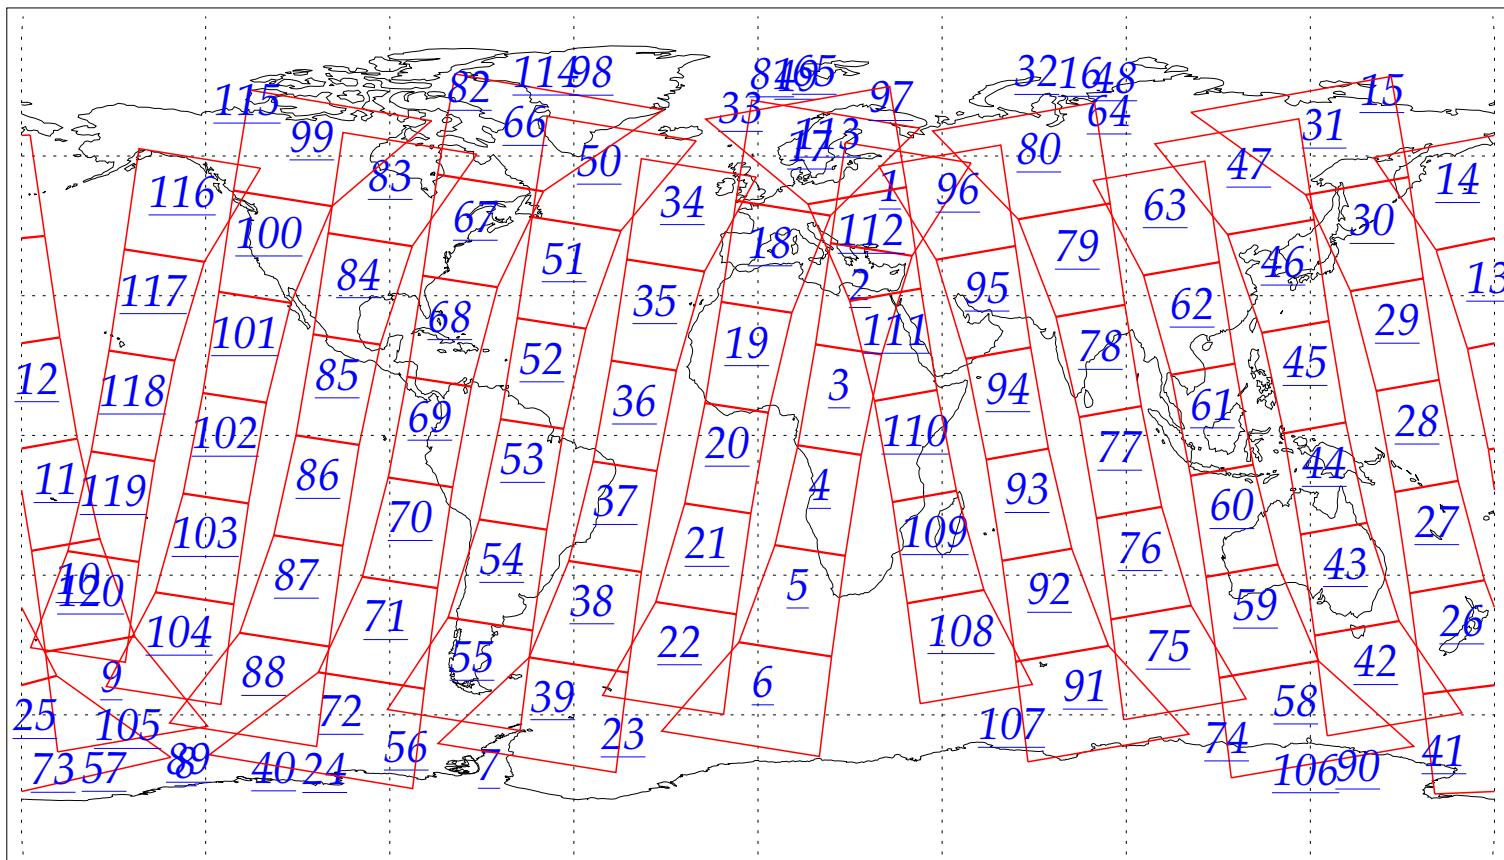

L1B Availability
AMSU Granules: 240
HSB Granules: 240
AIRS Granules: 0

6 Jun 2002
DoY 157
Aqua Day 33
Granules: 1 to 120

Granules: 121 to 240

Legend: AMSU Available, HSB Available, AIRS Available

L1B Availability
AMSU Granules: 240
HSB Granules: 240
AIRS Granules: 0

6 Jun 2002
DoY 157
Aqua Day 33

Ascending Granules

Descending Granules

Legend: AMSU Available, HSB Available, AIRS Available

L1B Availability
AMSU Granules: 240
HSB Granules: 240
AIRS Granules: 0

6 Jun 2002
DoY 157
Aqua Day 33

Northern Hemisphere Granules

Southern Hemisphere Granules

Legend: AMSU Available, HSB Available, **AIRS Available**