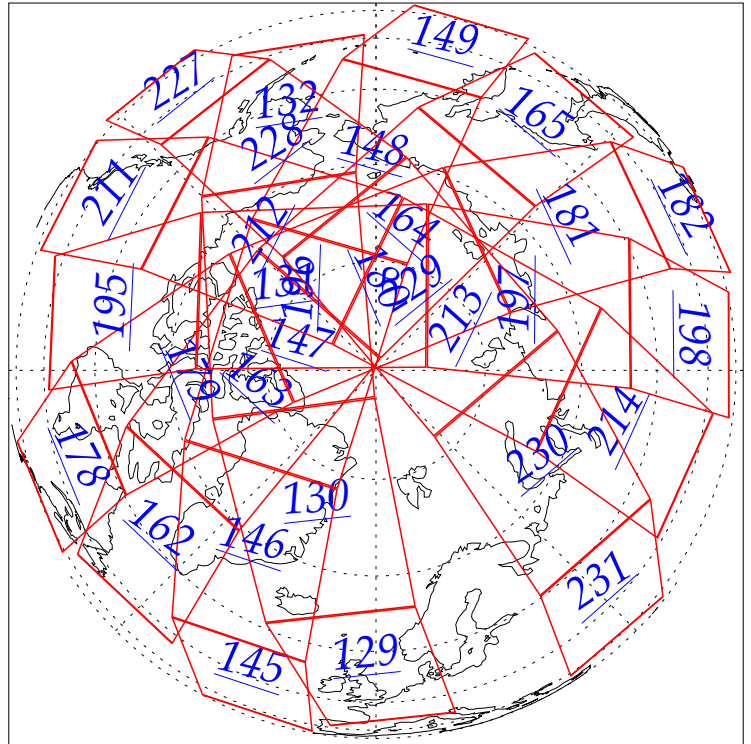

L1B Availability
AMSU Granules: 240
HSB Granules: 240
AIRS Granules: 0

6 Jun 2002
DoY 157
Aqua Day 33
Granules: 1 to 120

Granules: 121 to 240

Legend: AMSU Available, HSB Available, AIRS Available

L1B Availability
AMSU Granules: 240
HSB Granules: 240
AIRS Granules: 0

6 Jun 2002
DoY 157
Aqua Day 33

Ascending Granules

Descending Granules

Legend: AMSU Available, HSB Available, AIRS Available

L1B Availability
AMSU Granules: 240
HSB Granules: 240
AIRS Granules: 0

6 Jun 2002
DoY 157
Aqua Day 33

Northern Hemisphere Granules

Southern Hemisphere Granules

Legend: AMSU Available, HSB Available, **AIRS Available**