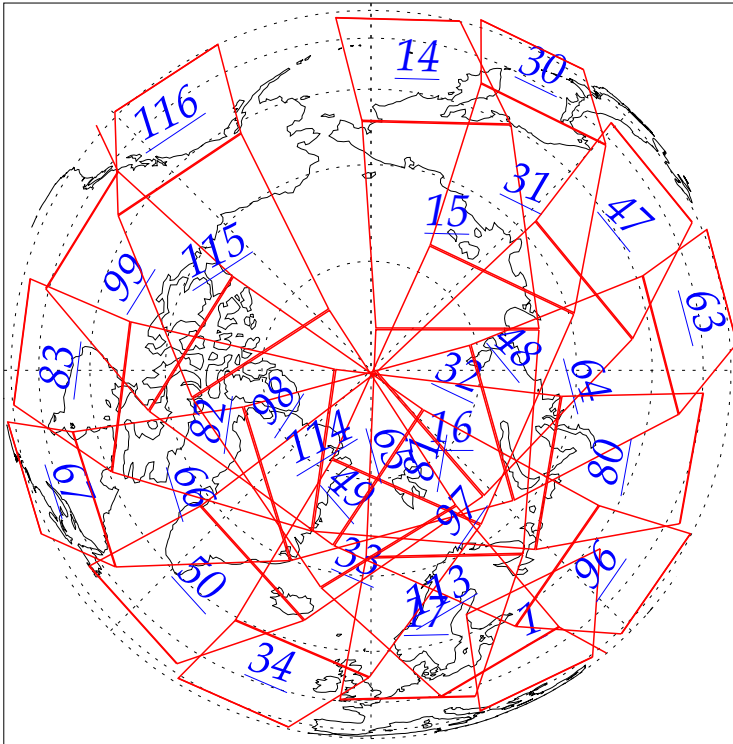

L1B Availability
AMSU Granules: 240
HSB Granules: 240
AIRS Granules: 0

6 Jun 2002
DoY 157
Aqua Day 33
Granules: 1 to 120

Granules: 121 to 240

Legend: AMSU Available, HSB Available, AIRS Available

L1B Availability
AMSU Granules: 240
HSB Granules: 240
AIRS Granules: 0

6 Jun 2002
DoY 157
Aqua Day 33

Ascending Granules

Descending Granules

Legend: AMSU Available, HSB Available, AIRS Available

L1B Availability
AMSU Granules: 240
HSB Granules: 240
AIRS Granules: 0

6 Jun 2002
DoY 157
Aqua Day 33

Northern Hemisphere Granules

Southern Hemisphere Granules

Legend: AMSU Available, HSB Available, **AIRS Available**