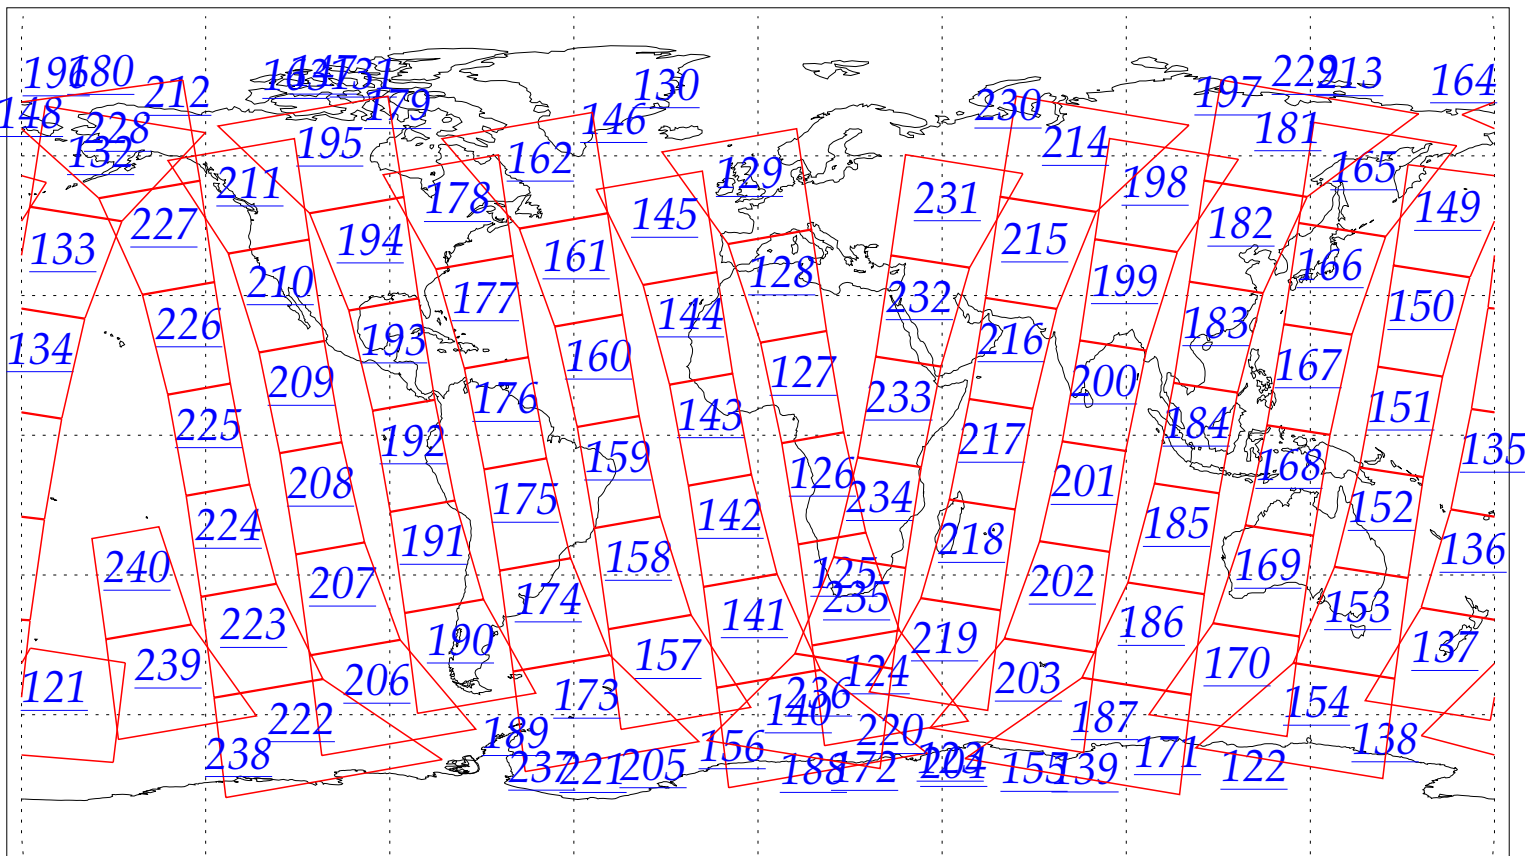

L1B Availability
AMSU Granules: 240
HSB Granules: 240
AIRS Granules: 0

6 Jun 2002
DoY 157
Aqua Day 33
Granules: 1 to 120

Granules: 121 to 240

Legend: AMSU Available, HSB Available, AIRS Available

L1B Availability
AMSU Granules: 240
HSB Granules: 240
AIRS Granules: 0

6 Jun 2002
DoY 157
Aqua Day 33

Ascending Granules

Descending Granules

Legend: AMSU Available, HSB Available, AIRS Available

L1B Availability
AMSU Granules: 240
HSB Granules: 240
AIRS Granules: 0

6 Jun 2002
DoY 157
Aqua Day 33

Northern Hemisphere Granules

Southern Hemisphere Granules

Legend: AMSU Available, HSB Available, **AIRS Available**