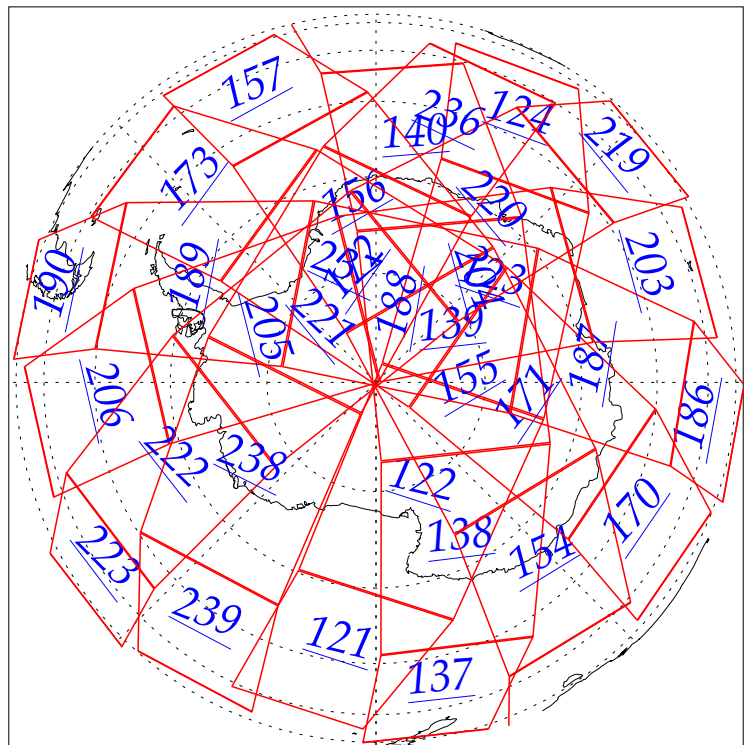

L1B Availability
AMSU Granules: 240
HSB Granules: 240
AIRS Granules: 0

6 Jun 2002
DoY 157
Aqua Day 33
Granules: 1 to 120

Granules: 121 to 240

Legend: AMSU Available, HSB Available, AIRS Available

L1B Availability
AMSU Granules: 240
HSB Granules: 240
AIRS Granules: 0

6 Jun 2002
DoY 157
Aqua Day 33

Ascending Granules

Descending Granules

Legend: AMSU Available, HSB Available, AIRS Available

L1B Availability
AMSU Granules: 240
HSB Granules: 240
AIRS Granules: 0

6 Jun 2002
DoY 157
Aqua Day 33

Northern Hemisphere Granules

Southern Hemisphere Granules

Legend: AMSU Available, HSB Available, **AIRS Available**