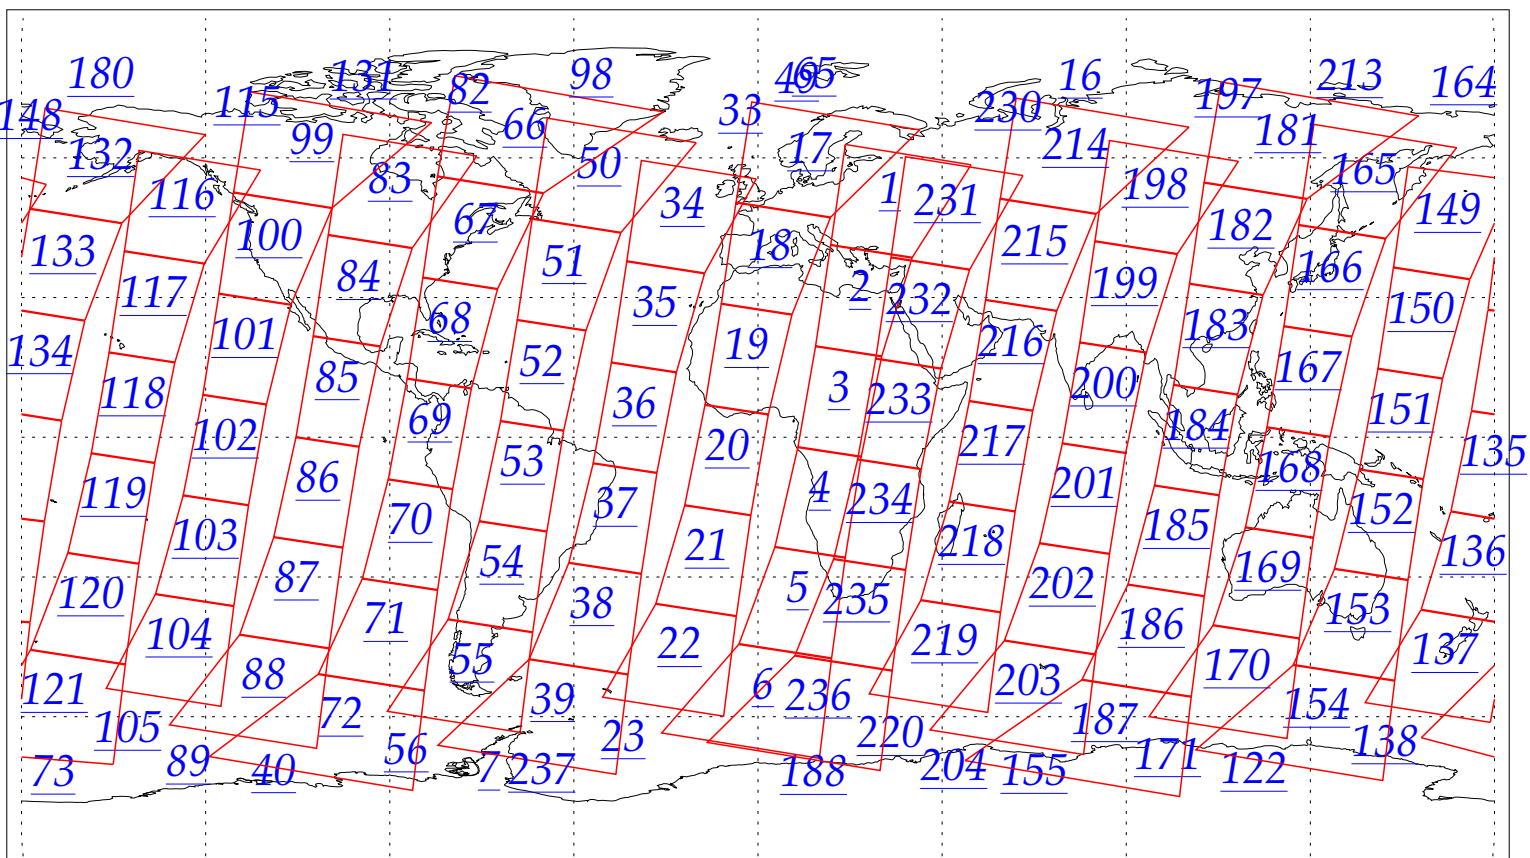

L1B Availability
AMSU Granules: 240
HSB Granules: 240
AIRS Granules: 0

6 Jun 2002
DoY 157
Aqua Day 33
Granules: 1 to 120

Granules: 121 to 240

Legend: AMSU Available, HSB Available, AIRS Available

L1B Availability
AMSU Granules: 240
HSB Granules: 240
AIRS Granules: 0

6 Jun 2002
DoY 157
Aqua Day 33

Ascending Granules

Descending Granules

Legend: AMSU Available, HSB Available, AIRS Available

L1B Availability
AMSU Granules: 240
HSB Granules: 240
AIRS Granules: 0

6 Jun 2002
DoY 157
Aqua Day 33

Northern Hemisphere Granules

Southern Hemisphere Granules

Legend: AMSU Available, HSB Available, **AIRS Available**